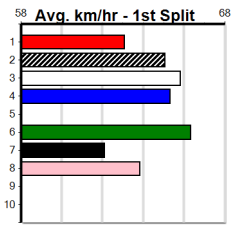

MILLERS MUZZLES (300+ RANK)

Distance: 400m, Race Type: Mixed 4/5, Total Prizemoney: \$1,530
 1st: \$1,000, 2nd: \$320, 3rd: \$160, 4th: \$50

5

4:12PM

(VIC time)

Watchdog Tips:

0 0 0 0

Bet: