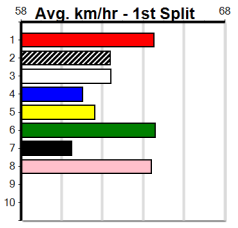

Geelong

12
6:27PM
(VIC time)

ONE MORE RACE TO GO (300+ RANK)

Distance: 400m, Race Type: Grade 5, Total Prizemoney: $1,530
1st: $1,000, 2nd: $320, 3rd: $160, 4th: $50

Watchdog Tips: **0** **0** **0** **0** Bet: .