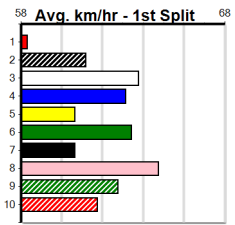

13 RACES TODAY (300+ RANK)

Distance: 400m, Race Type: Maiden, Total Prizemoney: $1,530
1st: $1,000, 2nd: $320, 3rd: $160, 4th: $50

1

3:00PM
(VIC time)

Watchdog Tips: **0 0 0 0** Bet: **0**