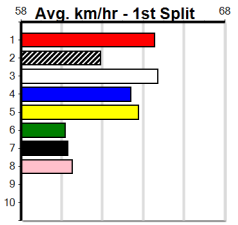

Geelong

MELBOURNE CONTAINER PARK (300+ RA)

Distance: 460m, Race Type: Grade 5, Total Prizemoney: \$1,530
1st: \$1,000, 2nd: \$320, 3rd: \$160, 4th: \$50

8

5:07PM

(VIC time)

Watchdog Tips:

0 0 0 0