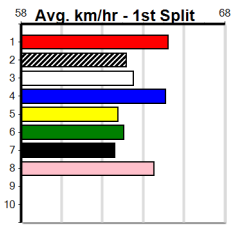

SPORTSBET SET A DEPOSIT LIMIT (300+)

Distance: 400m, Race Type: Grade 5, Total Prizemoney: $1,530
1st: $1,000, 2nd: $320, 3rd: $160, 4th: $50

11

6:10PM

(VIC time)

Watchdog Tips:

0 0 0 0

Bet: