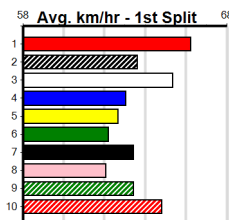

3

3:37PM

(VIC time)

Watchdog Tips: 0 0 0 0 Bet:

Table header: Form Box Weight Dist Track Date Time BON Margin 1st/2nd (Time) PIR Checked Comment W/R Split 1 S/P Grade

Race 1: YOU WIN [6]. Winner: VOLTAGE SPIKE. Details include trainer Tracey Deglaitis, owner T Deglaitis, and race results for 3rd, 2nd, 1st, and another 1st.

Winning Boxes table for Race 1. Columns 1-8. Values: Prize $2,480.00, Best $22.80, Starts 6-2-1-1, Trk/Dst 5-2-1-1, APM $2384.

Race 2: ZERO MONSTER [6]. Winner: FABRIOLA ZERO. Details include trainer Luke Harris, owner DAILLY GREYHOUND FARMS (SYN), G Dailly, T Dailly, and race results.

Winning Boxes table for Race 2. Values: Prize $5,575.00, Best $22.93, Starts 20-2-5-1, Trk/Dst 1-1-0-0, APM $3937.

Race 3: RIVERDALE TURBO [6]. Winner: CRUISING BETTY. Details include trainer Cathrine Abela, owner RIVERDALE (SYN), M Abela, I Green, C Abela, and race results.

Winning Boxes table for Race 3. Values: Prize $4,205.00, Best $22.99, Starts 40-2-2-9, Trk/Dst 37-2-2-9, APM $1880.

Race 4: MR. BOOT BOOT [6]. Winner: ALVIRA. Details include trainer John Frewin, owner J Farrugia, and race results.

Winning Boxes table for Race 4. Values: Prize $3,010.00, Best $22.74, Starts 31-2-1-4, Trk/Dst 15-2-1-2, APM $1416.

Race 5: PROVOCATION [6]. Winner: NEW APOLLO. Details include trainer Chris Reynolds, owner C Reynolds, and race results.

Winning Boxes table for Race 5. Values: Prize $3,260.00, Best $23.11, Starts 16-2-2-2, Trk/Dst 1-1-0-0, APM $2114.

Race 6: FUNKY FAUN [6]. Winner: FAUN FLAME. Details include trainer Cameron Taylor, owner CCL (SYN), C Jackson, C Taylor, L Taylor, and race results.

Winning Boxes table for Race 6. Values: Prize $6,520.00, Best FSH, Starts 53-2-7-6, Trk/Dst 0-0-0-0, APM $694.

Race 7: GOT IMMUNITY [6]. Winner: IMMUNITY. Details include trainer Kate Gorman, owner SEE THE DREAM (SYN), S Buccilli, B Buccilli, and race results.

Winning Boxes table for Race 7. Values: Prize $2,100.00, Best $23.35, Starts 6-2-0-0, Trk/Dst 2-1-0-0, APM $2090.

Race 8: WINTER BALE (NSW)[6]. Winner: WANNA ALLEN. Details include trainer Brendan Middling, owner B Middling, and race results.

Winning Boxes table for Race 8. Values: Prize $5,680.00, Best $22.80, Starts 28-2-3-9, Trk/Dst 9-1-2-2, APM $2535.

Race 9: PLATYPUS YAALA [6] Res. Winner: NATTY ALLEN. Details include trainer Jason Wickham, owner A Welsh, and race results.

Winning Boxes table for Race 9. Values: Prize $3,245.00, Best $22.92, Starts 21-2-2-3, Trk/Dst 13-2-1-3, APM $1386.

Race 10: SILVERTREE FLOSS (NSW)[6] Res. Winner: COLD TWIST. Details include trainer Jason Wickham, owner M Carter, and race results.

Winning Boxes table for Race 10. Values: Prize $2,250.00, Best $23.01, Starts 9-2-0-0, Trk/Dst 3-1-0-0, APM $1310.