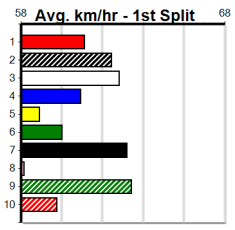

THE BECKLEY CENTRE GEELONG (300+

Distance: 460m, Race Type: Maiden, Total Prizemoney: $1,530
1st: $1,000, 2nd: $320, 3rd: $160, 4th: $50

2
3:17PM
(VIC time)

Watchdog Tips: **0 0 0 0** **Bet:** .