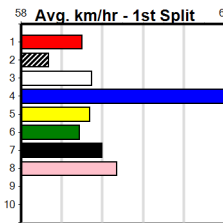

MERV JENNINGS SIGNS (300+ RANK)

Distance: 460m, Race Type: Grade 7, Total Prizemoney: $1,530
1st: $1,000, 2nd: $320, 3rd: $160, 4th: $50

9

5:27PM

(VIC time)

Watchdog Tips:

0 0 0 0

Bet:

Form	Box	Weight	Dist	Track	Date	Time	BON	Margin	1st/2nd (Time)	PIR	Checked	Comment	W/R	Split 1	S/P	Grade

1 THERMAL SMOKE [7]

BK	B	Jan-23	AUSSIE INFRARED	FAUN FLAME
Trainer: Cameron Taylor (Neilborough)				
3rd (2)	27.9	390	BAL R1 04-Nov-24	23.07 22.43 3.75LDRAGON BLACK (22.82) M/44 . . . . . 8.86 $4.50 T3-M
4th (7)	27.7	450	SHP R3 07-Nov-24	26.32 25.42 9.00LINSANE (25.72) S/534 . . . . . 7.08 $8.00 T3-M
1st (3)	27.6	425	BEN R1 13-Nov-24	24.93 24.27 0.50LDARRA MICK (24.96) S/654 . . . . . 6.91 $5.50 T3-M
3rd (1)	27.6	425	BEN R10 20-Nov-24	24.57 24.19 2.50LGOT IMMUNITY (24.41) S/653 . . . . . 6.77 $5.40 7

Owner(s): Big Three (SYN), M Dennis, B Wright, M Bolger

Winning Boxes							
1	2	3	4	5	6	7	8
1							
Prize Best							$1,755.00
Starts							FSH
Trk/Dst							14-1-0-3
APM							0-0-0-0
							$1641

2 TAKE A CARNATION [7]

BK	B	Oct-20	MY BRO FABIO	STARLIGHT JILL
Trainer: Shane Jack (Dalmore)				
5th (2)	30.8	510	SLE R7 30-Oct-24	29.97 28.98 13.00LASTON PERK (29.06) M/655 . . . . . 9.86 $34.00 X67
6th (7)	30.3	510	SLE R5 05-Nov-24	29.88 28.98 9.50LMAGICAL PAWS (29.24) S/776 . . . . . 9.84 $58.00 T3-RW
5th (5)	30.2	595	SAP R3 11-Nov-24	35.98 34.54 18.00MASQUERADE PARTY (34.78)S/6665 . . . . . 9.95 $105.30 RW
7th (4)	30.0	525	MEP R3 20-Nov-24	31.37 30.03 13.00LBOLD BERT (30.48) M/7777 . . . . . 5.62 $106.90 7

Owner(s): DIRTY RATS TWO (SYN), S Jack, S Burke

Winning Boxes							
1	2	3	4	5	6	7	8
						1	
Prize Best							$7,895.00
Starts							26.71
Trk/Dst							81-1-5-11
APM							4-0-0-0
							$2250

ENG SAP 2024-11-25

3 FREEDOM GIRL [7]

BD	B	Apr-22	OUT OF RANGE	FREEDOM FIRE
Trainer: John Carr (Devon Meadows)				
6th (6)	27.8	520	GEL R3 07-Oct-24	31.15 29.88 11.00LPAW IMPERIAL (30.43) S/6676 . . . . . 5.69 $80.70 7
4th (1)	28.1	435	SLE R4 18-Oct-24	25.82 24.54 12.00LDR. DUCKY (25.02) M/244 . . . . . 5.38 $18.90 T3-7
8th (4)	27.9	400	WGL R9 07-Nov-24	23.52 22.67 8.00LSHAUN LEE ROSE (22.96) M/77 . . . . . 8.79 $53.00 T3-7
5th (7)	27.7	400	WGL R10 14-Nov-24	23.65 22.72 7.50LGASLIGHT CAPERS (23.13) M/56 . . . . . 8.75 $40.50 X67

Owner(s): J Carr

Winning Boxes							
1	2	3	4	5	6	7	8
1							
Prize Best							$3,245.00
Starts							27.13
Trk/Dst							51-1-3-6
APM							2-0-0-0
							$883

4 PUT IT TOGETHER [7]

F	D	Feb-23	ASTON RUPEE	FLYRITE
Trainer: Murray Collyer (Coburg East)				
4th (3)	36.3	300	HVL R1 01-Nov-24	17.56 16.82 2.00LCRITICAL MASS (17.42) S/8 . . . . . 4.18 $7.50 T3-M
3rd (8)	36.2	350	HVL R2 10-Nov-24	19.93 19.39 1.5LBLAME ESMERALDA (19.84) S/6 . . . . . 6.76 $11.50 M
1st (7)	35.9	350	HVL R2 15-Nov-24	19.60 19.39 3.00LSCOTT MICAH (19.81) M/1 . . . . . SW 6.59 $5.40 T3-M
5th (5)	35.6	350	HVL R4 20-Nov-24	20.14 19.40 3.75LPOINT THE FINGER (19.89) S/4 . . . . . 6.71 $1.50 7

Owner(s): M Collyer

Winning Boxes							
1	2	3	4	5	6	7	8
							1
Prize Best							$1,570.00
Starts							FSH
Trk/Dst							7-1-0-2
APM							0-0-0-0
							$1466