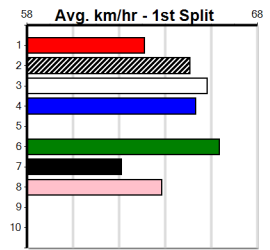

MILLERS MUZZLES (300+ RANK)

Distance: 400m, Race Type: Mixed 4/5, Total Prizemoney: $1,530
1st: $1,000, 2nd: $320, 3rd: $160, 4th: $50

Watchdog Tips:

Bet:

Table with columns: Form Box, Wgt, Dist, Track, Date, Time, BON, Margin, 1st/2nd (Time), PIR, Checked, Comment, W/R, Split 1, S/P, Grade

NOLAN BALE (NSW)[5]
WBK Dog Oct-21 Sire: NEED MY MONEYNOW Dam: DYNA GERTIE
Owner(s): L Harris
Trainer: Tammy Kennedy-harris (Devon M)
Winning Distances: < 300m (0) 300 - 399m (6) 400 - 499m (0) 500 - 599m (0) 600 - 699m (0) > 700m (0)
Winning Weights: 29.5(1) 30.1(1) 30.2(1) 30.8(1) 31.6(1) 31.8(1)
Box History table and Prize Best Starts table included.

TOP PRAIRIE [5]
F Dog Mar-21 Sire: JESAULENKO Dam: KILTY JEWEL
Owner(s): D Graham
Trainer: Scott Melville (Axedale)
Winning Distances: < 300m (0) 300 - 399m (3) 400 - 499m (1) 500 - 599m (0) 600 - 699m (0) > 700m (0)
Winning Weights: 31.5(1) 32.8(1) 32.9(1) 33.0(1)
Box History table and Prize Best Starts table included.

GUNAI JEDI [5]
BK Dog Feb-21 Sire: FABREGAS Dam: GUNAI MARLIE
Owner(s): J Martin
Trainer: Wade Green (Parwan)
Winning Distances: < 300m (0) 300 - 399m (10) 400 - 499m (3) 500 - 599m (0) 600 - 699m (0) > 700m (0)
Winning Weights: 30.1(1) 30.2(2) 30.6(2) 30.7(2) 30.8(1) 30.9(1) 31.0(2) 31.1(1) 31.3(1)
Box History table and Prize Best Starts table included.

BIG PISTOL [5]
BK Dog Apr-21 Sire: BANJO BOY Dam: PISTOL
Owner(s): A Carr
Trainer: Anne Carr (Devon Meadows)
Winning Distances: < 300m (0) 300 - 399m (6) 400 - 499m (3) 500 - 599m (0) 600 - 699m (0) > 700m (0)
Winning Weights: 31.8(1) 32.1(1) 32.4(2) 32.5(1) 32.9(1) 33.0(1) 33.4(1) 33.7(1)
Box History table and Prize Best Starts table included.

*** VACANT BOX ***
Sire: Dam:
Owner(s):
Trainer:
Winning Distances: < 300m (0) 300 - 399m (0) 400 - 499m (0) 500 - 599m (0) 600 - 699m (0) > 700m (0)
Winning Weights:
Box History table included.

1

2

3

4

5