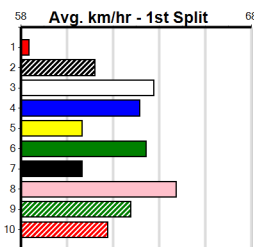

13 RACES TODAY (300+ RANK)

Distance: 400m, Race Type: Maiden, Total Prizemoney: $1,530
1st: $1,000, 2nd: $320, 3rd: $160, 4th: $50

Watchdog Tips: ☐ ☐ ☐ ☐ ☐ Bet: ☐

1

PAW KESTELL (NSW)[M]
BD Dog Jan-23 Sire: FERAL FRANKY Dam: WENDALIN BALE Trainer: Samantha Grenfell (Anakie)
Owner(s): B Wheeler
Winning Distances: < 300m (0) 300 - 399m (0) 400 - 499m (0) 500 - 599m (0) 600 - 699m (0) > 700m (0)
Winning Weights:
7th (2) 29.3 390 BAL R1 06-Nov-24 23.38 21.76 18.00 FERRET'S KNOCK (22.15) S/87 8.84 $9.90 M
7th (5) 29.1 390 BAL R2 13-Nov-24 23.93 22.11 22.00 AUSSIE FRED (22.41) S/66 SW 8.85 $27.70 M

Box History

Bx	1st	2nd	3rd	4th	5th	6th	7th	8th
1								
2							1	
3								
4								
5							1	
6								
7								
8								

Prize Best $0.00 FSH
Starts 2-0-0-0
Trk/Dts 0-0-0-0
APM 0

Last 3 wins NOT included above

2

WIZIN WOODHOUSE (NSW)
BE Dog Feb-23 Sire: SHIMA SHINE Dam: BANDIT BELLE Trainer: Daniel Gibbons (Avalon)
Owner(s): The Mullionaires (SYN), A Phillips, G Phillips, B Phillips, C Brewer, J Phillips, R Phillips
Winning Distances: < 300m (0) 300 - 399m (0) 400 - 499m (0) 500 - 599m (0) 600 - 699m (0) > 700m (0)
Winning Weights:
4th (4) 33.9 390 BAL R1 30-Oct-24 23.15 21.83 12.00 ASTON BOURKE (22.34) M/64 8.97 $4.70 M
F (4) 33.9 410 HOR R2 05-Nov-24 0.00 22.93 . BE UNITED (23.32) M/46 VO 10.95 $5.20 MH
2nd (6) 33.9 400 GEL R2 12-Nov-24 23.56 22.54 6.50L MORAINÉ TED (23.11) S/33 8.79 $2.60 M
5th (4) 33.5 450 BAL R1 20-Nov-24 26.02 25.27 9.50L SNOWBALL ONE (25.38) S/455 6.79 $12.00 M

Box History

Bx	1st	2nd	3rd	4th	5th	6th	7th	8th
1								
2								
3								
4				1	1			
5								
6	1							
7								
8								

Prize Best $395.00
Starts 23.56(6)-12/11/24
Trk/Dts 4-0-1-0
APM 1-0-1-0 395

Last 3 wins NOT included above

3

SPECIAL PLAYS [M]
BD Bitch Jan-23 Sire: TOMMY SHELBY Dam: SHE CAN EXCITE Trainer: Nicole Salna (Anakie)
Owner(s): C Capuano
Winning Distances: < 300m (0) 300 - 399m (0) 400 - 499m (0) 500 - 599m (0) 600 - 699m (0) > 700m (0)
Winning Weights:
2nd (7) 25.8 400 GEL R2 27-Sep-24 23.04 22.22 5.00L LIGHTNING RANGE (22.70) S/32 8.61 $5.60 M
7th (3) 26.2 400 GEL R1 02-Nov-24 23.82 22.24 16.00 MY BOY PARKER (22.75) S/76 8.91 $3.40 M

Box History

Bx	1st	2nd	3rd	4th	5th	6th	7th	8th
1								
2								
3							1	
4								
5								
6								
7		1						
8								

Prize Best $520.00
Starts 23.04(7)-27/9/24
Trk/Dts 2-0-1-0
APM 2-0-1-0 416

Last 3 wins NOT included above

4

GOLDEN HAZE [M]
RF Bitch May-22 Sire: DYNA DOUBLE ONE Dam: INVICTUS STUNNA Trainer: Joyce Condon (Devon Meadows)
Owner(s): B Symes
Winning Distances: < 300m (0) 300 - 399m (0) 400 - 499m (0) 500 - 599m (0) 600 - 699m (0) > 700m (0)
Winning Weights:
ET (-) 28.3 300 HVL 25-Oct-24 17.92 0.01L Trial Cleared M 1of1 . ET
5th (3) 27.9 400 WGL R1 08-Nov-24 23.64 22.38 14.00 WILD ZAG (22.69) M/55 W 8.66 $34.00 M
6th (3) 27.7 460 WGL R2 19-Nov-24 27.19 25.67 22.00 LAMIA NONNA MIM (25.67) M/587 6.72 $112.40 M

Box History

Bx	1st	2nd	3rd	4th	5th	6th	7th	8th
1								
2								
3					1	1		
4								
5								
6								
7								
8								

Prize Best $0.00 FSH
Starts 2-0-0-0
Trk/Dts 0-0-0-0
APM 0

Last 3 wins NOT included above