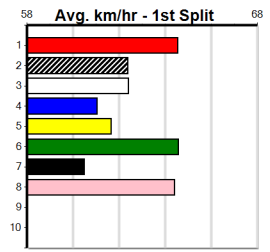

ONE MORE RACE TO GO (300+ RANK)

Distance: 400m, Race Type: Grade 5, Total Prizemoney: $1,530
1st: $1,000, 2nd: $320, 3rd: $160, 4th: $50

Watchdog Tips:

Bet:

Form	Box	Wgt	Dist	Track	Date	Time	BON	Margin	1st/2nd (Time)	PIR	Checked	Comment	WR	Split 1	S/P	Grade

LITTLE EDWARD [5]

BD Dog Feb-21 Sire: MY REDEEMER Dam: LITTLE SAMARA
Owner(s): B Wilson Trainer: Kenneth Howat (Plumpton)
Winning Distances: < 300m (0) 300 - 399m (2) 400 - 499m (9) 500 - 599m (0) 600 - 699m (0) > 700m (0)
Winning Weights: 34.9(1) 35.0(1) 35.1(1) 35.2(2) 35.3(1) 35.5(1) 35.6(1) 35.7(1) 35.8(1) 36.1(1)

7th (5)	35.9	350	TRA	R4	29-Mar-24	20.07	19.49	8.00L	MAJOR PHANTOM (19.53)	M/76	.	SW	.	6.81	$13.20	X45
4th (2)	36.3	400	WGL	R6	16-Apr-24	22.90	22.24	6.00L	VICTA TARA (22.49)	M/43	.	.	.	8.46	$54.40	FFA
3rd (3)	36.0	435	SLE	R7	09-Jun-24	25.05	24.34	5.50L	QUENARA BALE (24.68)	M/333	.	.	.	5.29	$63.30	X45
5th (7)	34.9	400	GEL	R10	27-Jul-24	23.19	22.66	5.50L	BLUE BLOOD (22.84)	S/56	.	.	.	8.63	$17.10	X45
6th (4)	34.6	390	WBL	R9	01-Aug-24	22.81	21.93	8.50L	ASTON AURELIA (22.25)	M/76	.	.	.	9.10	$52.10	X45
7th (3)	34.7	425	BEN	R10	09-Aug-24	24.56	23.88	8.00L	GRAND TOURER (24.03)	M/545	.	.	.	6.69	$30.50	5
8th (6)	34.2	390	BAL	R12	14-Aug-24	22.90	21.94	11.00	ELANGA (22.16)	M/56	.	.	.	8.67	$36.80	5
6th (1)	35.4	450	BAL	R5	18-Nov-24	26.35	25.44	8.50L	PRETTY PANAMA (25.78)	M/323	.	.	.	6.62	$28.90	T3-5

Last 3 wins NOT included above

1st (1)	35.8	395	TRA	R5	08-Mar-24	22.16	21.83	3.5L	INTER TRIGON (22.39)	M/111	.	.	.	3.66	$2.40	5
1st (5)	35.7	400	WGL	R10	19-Mar-24	22.77	22.39	3.5L	HYPERKINETIC (23.01)	Q/11	.	.	.	8.32	$2.70	5
1st (7)	36.1	400	WGL	R10	25-Mar-24	22.97	22.46	0.50L	FLETCHIE BOY (23.00)	M/22	.	.	.	8.51	$7.40	4

Box History

Box	1st	2nd	3rd	4th	5th	6th	7th	8th
1	3	2	1					
2	1			1	2	1		
3	1	2	2	2			3	1
4				2	1	3	1	1
5	1	2	1	1	2			
6	1		1	1			1	1
7	2	1	2		2	1	1	
8	2	3			1	1	1	

Prize Best	$33878.57
Starts	23.19(7)-27/7/24
Trk/Dts	68-11-10-9
APM	1-0-0-0
	2132