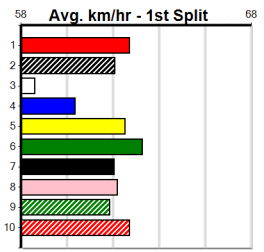

RSN GREY AREAS WEDNESDAY & FRIDAY

Distance: 400m, Race Type: Grade 7, Total Prizemoney: $1,530
1st: $1,000, 2nd: $320, 3rd: $160, 4th: $50

Watchdog Tips: ☐ ☐ ☐ ☐ ☐ ☐ **Bet:** ☐

Form Box	Wgt	Dist	Track	Date	Time	BON	Margin	1st/2nd (Time)	PIR	Checked	Comment	WR	Split 1	S/P	Grade

1

MY BOY PARKER [7]
WBK Dog Feb-23 Sire: KOBLENZ Dam: MEPUNGA GEM
Owner(s): A Rippon
Winning Distances: < 300m (0) 300 - 399m (0) 400 - 499m (1) 500 - 599m (0) 600 - 699m (0) > 700m (0)
Winning Weights: 31.9(1)

1st (2)	31.9	400	GEL	R1	02-Nov-24	22.75	22.24	5.50L	PRINCE AMAROK (23.12)	Q/11	VO	8.56	$14.10	M
8th (8)	31.9	460	GEL	R3	08-Nov-24	27.09	25.65	9.00L	PAW GORDY (26.47)	S/878		6.91	$20.70	X67

Last 3 wins NOT included above

Bx	1st	2nd	3rd	4th	5th	6th	7th	8th
1								
2	1							
3								
4								
5								
6								
7								
8								1

Prize Best	$1680.00
Starts	22.75(2)-2/11/24
Trk/Dts	2-1-0-0
APM	1-1-0-0
	1680

2

SLINGER [7]
WBD Dog Feb-22 Sire: FERNANDO BALE Dam: COSMIC SPARKLE
Owner(s): B Jacobs
Winning Distances: < 300m (0) 300 - 399m (0) 400 - 499m (1) 500 - 599m (0) 600 - 699m (0) > 700m (0)
Winning Weights: 30.9(1)

2nd (3)	30.9	390	SHP	R10	19-Jul-24	22.82	22.28	7.00L	LEKTRA FRED (22.35)	M/33		9.14	$22.80	X67
7th (5)	30.9	390	SHP	R10	25-Jul-24	23.02	22.20	9.00L	FORBIDDEN JUTSU (22.40)	M/77		8.74	$37.20	T3-7
2nd (3)	30.9	400	GEL	R9	03-Aug-24	23.16	22.64	2.50L	FOXY ROXY (22.99)	Q/11		8.58	$17.70	7
3rd (7)	31.0	410	HOR	R2	13-Aug-24	24.03	23.10	11.00	XENI BALE (23.32)	M/44	SW	11.02	$57.70	7
7th (2)	30.8	400	GEL	R9	20-Aug-24	23.23	22.49	8.50L	OUR VISION (22.66)	M/88		8.84	$21.10	7
5th (3)	30.7	390	BAL	R5	28-Aug-24	22.84	22.24	8.50L	PAW TABITHA (22.25)	M/55		8.72	$63.80	7
2nd (1)	30.8	410	HOR	R9	03-Sep-24	23.64	23.05	5.50L	SACRED SWORD (23.28)	Q/22		10.51	$11.90	7
8th (8)	31.3	390	BAL	R2	20-Nov-24	23.27	21.84	18.00	BETTER LIGHT UP (22.06)	S/77		8.81	$56.90	RW

Last 3 wins NOT included above

1st (2)	30.9	410	HOR	R1	12-Apr-24	23.98	23.58	1.00L	PACK YOUR BAGS (24.04)	M/44	SW	10.69	$4.20	M

Bx	1st	2nd	3rd	4th	5th	6th	7th	8th
1		1						
2	1		2	1	1			1
3		2			1			
4					1			
5		1						3
6			1	1		1		1
7			1	1		1		
8				1				1

Prize Best	$3955.00
Starts	23.14(7)-15/12/23
Trk/Dts	25-1-4-4
APM	6-0-1-0
	1385

3

BIG RIG [7]
F Dog Jan-23 Sire: HOOKED ON SCOTCH Dam: ZHENG
Owner(s): Eye Candy (SYN), C Wilk, K Gorman
Winning Distances: < 300m (0) 300 - 399m (0) 400 - 499m (1) 500 - 599m (0) 600 - 699m (0) > 700m (0)
Winning Weights: 32.4(1)

6th (6)	33.7	460	WGL	R2	13-Aug-24	27.23	25.71	16.00	STAR COMMAND (26.12)	S/666	VO	7.14	$20.60	MH
6th (4)	32.9	435	SLE	R1	18-Aug-24	25.75	24.18	11.00	HIGH FINANCE (25.04)	S/666		5.58	$33.50	M
7th (2)	32.3	435	SLE	R1	28-Aug-24	26.09	24.42	19.00	COLLINDA EXPRESS (24.83)	M/556		5.55	$12.60	M
6th (5)	32.6	400 <td>WGL</td> <td>R3</td> <td>14-Nov-24</td> <td>24.07</td> <td>22.72</td> <td>14.00</td> <td>MY COOL BREEZE (23.12)</td> <td>M/88</td> <td></td> <td>8.98</td> <td>$19.70</td> <td>M</td>												
1st (8)	32.4	425	BEN	R2	20-Nov-24	25.05	24.19	0.25L	SHINING GRACE (25.06)	M/753		6.98	$11.90	M

Last 3 wins NOT included above

Bx	1st	2nd	3rd	4th	5th	6th	7th	8th
1								
2								1
3								
4								1
5								1
6								1
7								
8	1							

Prize Best	$1000.00
Starts	FSH
Trk/Dts	5-1-0-0
APM	0-0-0-0
	1000