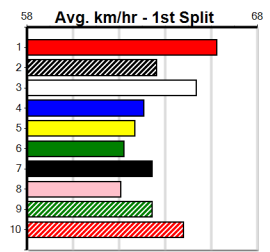

Distance: 400m, Race Type: Grade 6, Total Prizemoney: $1,530
1st: $1,000, 2nd: $320, 3rd: $160, 4th: $50

Watchdog Tips: [ ] [ ] [ ] [ ] Bet: [ ]

Form Box Wgt Dist Track Date Time BON Margin 1st/2nd (Time) PIR Checked Comment W/R Split 1 S/P Grade

YOU WIN [6]
F Dog Oct-22 Sire: ASTON RUPEE Dam: VOLTAGE SPIKE Trainer: Tracey Deglaitis (Moolap)
Owner(s): T Deglaitis
Winning Distances: < 300m (0) 300 - 399m (0) 400 - 499m (2) 500 - 599m (0) 600 - 699m (0) > 700m (0)
Winning Weights: 34.7(1) 35.1(1)
7th (6) 34.3 400 GEL R1 13-Sep-24 24.21 22.65 19.00 MORE BEER PLEASE (22.91) S/77 9.13 $25.90 M
8th (4) 34.6 450 WBL R3 19-Sep-24 26.94 25.20 20.00 REUBEN HILL (25.56) M/578 V7 6.81 $40.20 MH
3rd (6) 34.6 400 GEL R2 01-Oct-24 23.34 22.76 4.50L PAW EVA (23.04) Q/32 SW 8.55 $10.60 M
2nd (3) 35.4 400 GEL R1 21-Oct-24 22.95 22.57 1.25L MISS GEORGIE LEE (22.87) Q/11 8.29 $4.00 M
1st (1) 35.1 400 GEL R1 30-Oct-24 23.11 22.68 1.75L NIRRANDA GRACIE (23.24) M/11 8.57 $3.50 M
1st (1) 34.7 400 GEL R9 05-Nov-24 22.80 22.46 2.75L KATHLEN'S ENTITY (22.99) Q/11 8.36 $2.70 7
Last 3 wins NOT included above
Box History: [Table with columns Bx, 1st, 2nd, 3rd, 4th, 5th, 6th, 7th, 8th]
Prize Best Starts Trk/Dts APM: $2480.00, 22.80(1)-5/11/24, 6-2-1-1, 5-2-1-1, 2384

ZERO MONSTER [6]
BK Bitch Oct-22 Sire: FERNANDO BALE Dam: FABRIOLA ZERO Trainer: Luke Harris (Devon Meadows)
Owner(s): DAILLY GREYHOUND FARMS (SYN), G Dailly, T Dailly
Winning Distances: < 300m (0) 300 - 399m (1) 400 - 499m (1) 500 - 599m (0) 600 - 699m (0) > 700m (0)
Winning Weights: 23.8(1) 24.3(1)
2nd (1) 23.4 390 BAL R11 25-Sep-24 22.60 22.31 2.25L PAW XENA (22.45) Q/11 8.38 $3.50 X67
5th (7) 23.3 390 BAL R13 02-Oct-24 22.48 21.95 8.00L CHEMICAL EROSION (21.95) M/22 8.40 $7.20 X67
6th (3) 23.6 425 BEN R3 05-Oct-24 24.59 23.52 10.00 PETE'S ENTITY (23.91) Q/133 6.60 $27.00 X67
6th (6) 23.8 390 BAL R4 09-Oct-24 22.89 22.06 12.00 PAW TIKI (22.09) S/76 V0 8.64 $14.80 RWH
6th (3) 24.1 390 BAL R10 16-Oct-24 22.87 21.97 9.50L CAPTAIN STEVIE (22.23) S/76 8.77 $15.10 X67
8th (5) 24.3 390 BAL R3 23-Oct-24 23.33 21.71 12.00 RUBY'S SHOW (22.50) M/88 8.77 $3.10 RW
1st (6) 24.3 400 GEL R10 12-Nov-24 22.93 22.54 4.75L OUT OF ELITE (23.26) M/11 SW 8.36 $2.60 7
2nd (1) 24.6 390 BAL R11 21-Nov-24 22.26 21.93 3.5L DAYS OF ROSES (22.02) Q/11 8.25 $12.90 6G
Last 3 wins NOT included above
1st (4) 23.8 390 BAL R1 04-Sep-24 22.33 21.89 3.00L TIMMY TIME (22.54) M/11 8.52 $6.30 M
Box History: [Table with columns Bx, 1st, 2nd, 3rd, 4th, 5th, 6th, 7th, 8th]
Prize Best Starts Trk/Dts APM: $5575.00, 22.93(6)-12/11/24, 20-2-5-1, 1-1-0-0, 3937