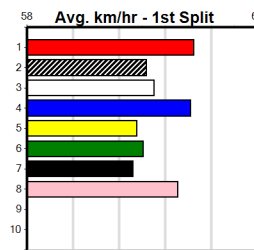

SPORTSBET SET A DEPOSIT LIMIT (300+)

Distance: 400m, Race Type: Grade 5, Total Prizemoney: $1,530
1st: $1,000, 2nd: $320, 3rd: $160, 4th: $50

Watchdog Tips:

Bet:

Form Box Wgt Dist Track Date Time BON Margin 1st/2nd (Time) PIR Checked Comment WR Split 1 S/P Grade

JUDY'S REDEEMER [5] BE Bitch Feb-21 Sire: MY REDEEMER Dam: MADAM BUTTERFLY
Owner(s): MILLIONAIRES (SYN), J Farrugia, A Farrugia
Winning Distances: < 300m (0) 300 - 399m (7) 400 - 499m (4) 500 - 599m (0) 600 - 699m (0) > 700m (0)
Winning Weights: 28.0(1) 28.2(4) 28.8(2) 28.9(1) 29.0(2) 29.3(1)
6th (4) 28.8 390 BAL R11 24-Jul-24 22.93 22.18 9.50L CHASING HEARTS (22.27) M/85 . . . . . 8.80 $7.70 5
5th (2) 28.8 400 GEL R11 02-Aug-24 23.20 22.54 7.00L LET'S WIN OLLIE (22.73) Q/34 . . . . . 8.53 $20.20 X45
5th (2) 28.4 390 WBL R9 08-Aug-24 22.52 21.85 10.00 TORNADO TAHLIA (21.85) Q/33 . . . . . 8.81 $19.60 X34
7th (5) 29.0 390 WBL R9 29-Aug-24 22.61 22.08 8.00L TALCOTT BALE (22.08) Q/45 . . . . . 8.79 $20.70 FFA
8th (3) 29.4 400 GEL R5 28-Sep-24 23.36 22.46 13.00 RAPIDFIRE MORRIS (22.46) M/68 . . . . . 8.71 $12.10 5
4th (2) 28.9 390 WBL R6 07-Oct-24 22.86 22.32 2.00L ALDREN BALE (22.72) M/35 . . . SW . 8.81 $3.00 X45
6th (7) 29.0 390 BAL R13 11-Nov-24 22.93 22.11 12.00 VOLKANOVSKI (22.11) M/44 . . . . . 8.57 $4.80 T3-5
2nd (5) 29.2 400 GEL R4 19-Nov-24 23.10 22.65 0.50L NYAH NYAH DEMON (23.08) Q/11 . . . . . 8.42 $7.30 5
1st (3) 29.0 390 WBL R5 07-Feb-24 22.14 21.78 1.75L BELIEVING (22.26) Q/11 . . . . . 8.42 $4.60 X45
1st (1) 28.8 410 HOR R5 05-Mar-24 23.25 22.89 0.50L SPRING BLESSING (23.29) Q/11 . . . SW . 10.31 $1.60 5
1st (5) 28.8 390 WBL R6 14-Mar-24 22.09 22.09 1.5L MR. BEETS (22.18) Q/11 . . . . . 8.47 $13.10 FFA

Trainer: Keith Lloyd (Anakie)
Box History
Bx 1st 2nd 3rd 4th 5th 6th 7th 8th
1 2 2 1 1
2 2 1 4 2 1
3 4 1 1 1 1
4 1 1 2 3
5 1 2 3 4 1 1 3
6 4 2 2 1 2
7 1 1 1 3 1 1
8 1 3 2 1 2
Prize Best $33255.00
Starts 22.67(2)-20/6/23
Trk/Dts 75-11-14-7
APM 32-3-5-5 4113