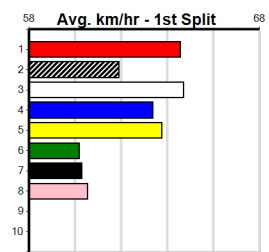

MELBOURNE CONTAINER PARK (300+ RANK)

Distance: 460m, Race Type: Grade 5, Total Prizemoney: $1,530
1st: $1,000, 2nd: $320, 3rd: $160, 4th: $50

Watchdog Tips: [ ] [ ] [ ] [ ] [ ]

Bet: [ ] [ ] [ ] [ ] [ ]

1

WHIPSTICK SERENA [5]
BK Bitch Jan-23 Sire: AUSSIE INFRARED Dam: FAUN FLAME
Owner(s): Whipstick Kennels (SYN), C Jackson, C Taylor Trainer: Cameron Taylor (Neilborough)
Winning Distances: < 300m (0) 300 - 399m (2) 400 - 499m (1) 500 - 599m (0) 600 - 699m (0) > 700m (0)
Winning Weights: 26.3(2) 26.4(1)
2nd (8) 26.3 425 BEN R10 19-Oct-24 24.41 24.08 3.25L KENZIE KID (24.19) M/422 . . . . 6.68 $10.30 RW
3rd (2) 26.4 425 BEN R4 23-Oct-24 24.55 24.02 6.50L LITTLE GLADYS (24.11) M/335 . . . . 6.67 $2.70 T3-6
6th (5) 26.3 450 BAL R5 28-Oct-24 25.93 25.54 6.00L SLOAN STREET (25.54) Q/225 . . . . 6.64 $20.60 T3-RW
4th (7) 26.4 390 SHP R11 31-Oct-24 22.62 22.11 2.00L MISS MARCELINE (22.50) M/55 . . . . 8.49 $7.20 T3-6
4th (8) 26.4 450 SHP R7 04-Nov-24 26.19 25.74 6.00L MAX KANE (25.80) M/525 . . . . 6.80 $3.60 T3-RW
1st (8) 26.3 450 SHP R7 07-Nov-24 25.66 25.42 2.00L SAM'S UNIVERSE (25.79) Q/111 . . . . 6.65 $4.40 T3-6
7th (2) 26.2 410 HOR R11 12-Nov-24 23.85 22.95 7.00L GEORGE'S BEST (23.39) M/77 . . . . 10.85 $7.00 5NP
2nd (5) 26.1 390 SHP R4 16-Nov-24 22.23 22.01 3.25L BEAR LEE CRIME (22.01) M/22 . . . . 8.98 $9.00 5
Last 3 wins NOT included above
1st (1) 26.4 390 WBL R3 07-Oct-24 22.62 22.32 3.75L JOELENE LASS (22.88) Q/11 . . SW . 8.78 $9.50 M
1st (3) 26.3 390 WBL R10 14-Oct-24 22.65 22.43 4.50L ASTON RUINART (22.95) Q/11 . . . . 8.58 $3.60 7

Box History

Bx	1st	2nd	3rd	4th	5th	6th	7th	8th
1	1							
2		1					1	
3	1					1		
4								
5		1	1			1		
6						1		1
7				1			1	
8	1	1	1	1				

Prize Best $5110.00
Starts FSH
Trk/Dts 15-3-2-2
APM 0-0-0-0 4542