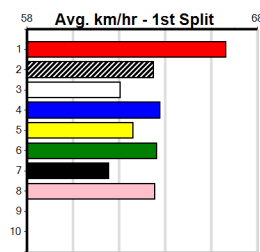

BEACHSIDE SECURITY (300+ RANK)

Distance: 460m, Race Type: Mixed 4/5, Total Prizemoney: $1,530
1st: $1,000, 2nd: $320, 3rd: $160, 4th: $50

Watchdog Tips:

Bet:

Main table containing race details for DEEP FEVER [4], FIGHTING BOXER [5], CARIBBEAN [5], SUPERIOR MONIQUE [5], and FINANCIER [5]. Each entry includes dog/bitch details, owner, sire, dam, winning distances, weights, and a box history table.