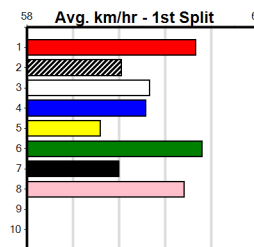

DREAMCHASERS TICKETS ON SALE NOW

Distance: 460m, Race Type: Mixed 6/7, Total Prizemoney: $1,530
1st: $1,000, 2nd: $320, 3rd: $160, 4th: $50

Watchdog Tips:

Bet:

Table with columns: Form Box, Wgt, Dist, Track, Date, Time, BON, Margin, 1st/2nd (Time), PIR, Checked, Comment, W/R, Split 1, S/P, Grade

JILLIBY MISH [7]

BD Bitch Jan-22 Sire: FERNANDO BALE Dam: VICKI'S QUEEN Trainer: Kate Jackson (Kamarooka)

Owner(s): K Jackson
Winning Distances: < 300m (0) 300 - 399m (0) 400 - 499m (1) 500 - 599m (0) 600 - 699m (0) > 700m (0)

Winning Weights: 25.4(1)

Table with columns: Race, Position, Weight, Dog Name, Date, Time, Margin, Sire, Dam, PIR, Checked, Comment, W/R, Split 1, S/P, Grade

Last 3 wins NOT included above

Box History

Box History table with columns: Bx, 1st, 2nd, 3rd, 4th, 5th, 6th, 7th, 8th and Prize Best, Starts, Trk/Dts, APM

AUSSIE FLAME [6]

LTF Bitch Jan-23 Sire: AUSSIE INFRARED Dam: FAUN FLAME Trainer: Cameron Taylor (Neilborough)

Owner(s): HERE WE GO (SYN), C Jackson, H Taylor
Winning Distances: < 300m (0) 300 - 399m (1) 400 - 499m (1) 500 - 599m (0) 600 - 699m (0) > 700m (0)

Winning Weights: 27.7(2)

Table with columns: Race, Position, Weight, Dog Name, Date, Time, Margin, Sire, Dam, PIR, Checked, Comment, W/R, Split 1, S/P, Grade

Last 3 wins NOT included above

Box History

Box History table with columns: Bx, 1st, 2nd, 3rd, 4th, 5th, 6th, 7th, 8th and Prize Best, Starts, Trk/Dts, APM

SPARKLE PANTS [6]

LTF Bitch Aug-21 Sire: HARD STYLE RICO Dam: FAUN FLAME Trainer: Carol Jackson (Neilborough)

Owner(s): Sparkle Racing (SYN), M Dennis, C Dennis
Winning Distances: < 300m (0) 300 - 399m (0) 400 - 499m (2) 500 - 599m (0) 600 - 699m (0) > 700m (0)

Winning Weights: 28.5(1) 28.6(1)

Table with columns: Race, Position, Weight, Dog Name, Date, Time, Margin, Sire, Dam, PIR, Checked, Comment, W/R, Split 1, S/P, Grade

Last 3 wins NOT included above

Box History

Box History table with columns: Bx, 1st, 2nd, 3rd, 4th, 5th, 6th, 7th, 8th and Prize Best, Starts, Trk/Dts, APM

FLEETWOOD EROS [7]

BK Dog Feb-23 Sire: FERNANDO BALE Dam: CIRCLE OF DREAMS Trainer: Angela Langton (Anakie)

Owner(s): CHAMPAGNE PTN (SYN), S Smith, A Langton
Winning Distances: < 300m (0) 300 - 399m (0) 400 - 499m (1) 500 - 599m (0) 600 - 699m (0) > 700m (0)

Winning Weights: 32.3(1)

Table with columns: Race, Position, Weight, Dog Name, Date, Time, Margin, Sire, Dam, PIR, Checked, Comment, W/R, Split 1, S/P, Grade

Last 3 wins NOT included above

Box History

Box History table with columns: Bx, 1st, 2nd, 3rd, 4th, 5th, 6th, 7th, 8th and Prize Best, Starts, Trk/Dts, APM

CHASING CHAPPY [6]

BK Dog Apr-22 Sire: MY REDEEMER Dam: BELLE'S ON BOOST Trainer: Danielle Smith (Lara)

Owner(s): Smith Racing (SYN), D Smith, J Smith
Winning Distances: < 300m (0) 300 - 399m (1) 400 - 499m (1) 500 - 599m (0) 600 - 699m (0) > 700m (0)

Winning Weights: 30.5(1) 30.7(1)

Table with columns: Race, Position, Weight, Dog Name, Date, Time, Margin, Sire, Dam, PIR, Checked, Comment, W/R, Split 1, S/P, Grade

Last 3 wins NOT included above

Box History