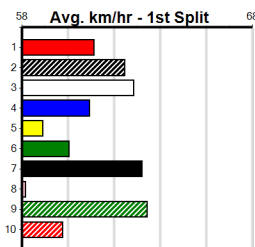

# THE BECKLEY CENTRE GEELONG (300+

Distance: 460m, Race Type: Maiden, Total Prizemoney: \$1,530  
1st: \$1,000, 2nd: \$320, 3rd: \$160, 4th: \$50

Watchdog Tips:

Bet:

Form	Box	Wgt	Dist	Track	Date	Time	BON	Margin	1st/2nd (Time)	PIR	Checked	Comment	WR	Split 1	S/P	Grade
------	-----	-----	------	-------	------	------	-----	--------	----------------	-----	---------	---------	----	---------	-----	-------