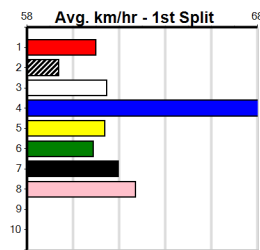

MERV JENNINGS SIGNS (300+ RANK)

Distance: 460m, Race Type: Grade 7, Total Prizemoney: $1,530
1st: $1,000, 2nd: $320, 3rd: $160, 4th: $50

Watchdog Tips: ☐ ☐ ☐ ☐ ☐ **Bet:** ☐

1 THERMAL SMOKE [7]
BK Bitch Jan-23 Sire: AUSSIE INFRARED Dam: FAUN FLAME Trainer: Cameron Taylor (Neilborough)
Owner(s): Big Three (SYN), M Dennis, B Wright, M Bolger
Winning Distances: < 300m (0) 300 - 399m (0) 400 - 499m (1) 500 - 599m (0) 600 - 699m (0) > 700m (0)
Winning Weights: 27.6(1)

Box	1st	2nd	3rd	4th	5th	6th	7th	8th
1			1					
2				1				
3	1				1			
4							1	
5					1			
6							1	
7				1	2			
8								

Prize Best Starts Trk/Dts APM: $1755.00 FSH 14-1-0-3 0-0-0-0 1641

2 TAKE A CARNATION [7]
BK Bitch Oct-20 Sire: MY BRO FABIO Dam: STARLIGHT JILL Trainer: Shane Jack (Dalmore)
Owner(s): DIRTY RATS TWO (SYN), S Jack, S Burke
Winning Distances: < 300m (0) 300 - 399m (0) 400 - 499m (0) 500 - 599m (1) 600 - 699m (0) > 700m (0)
Winning Weights: 30.0(1)

Box	1st	2nd	3rd	4th	5th	6th	7th	8th
1		3	1	4		1	1	
2					3	2	2	1
3			1	1		3	1	
4		1		4			3	1
5			3	1	4	1	2	
6			4	1	5	2	3	
7	1		1	1	3	5	2	
8		1	1	1	1	4		1

Prize Best Starts Trk/Dts APM: $7895.00 FSH 26.71(4)-17/10/23 81-1-5-11 4-0-0-0 2250

3 FREEDOM GIRL [7]
BD Bitch Apr-22 Sire: OUT OF RANGE Dam: FREEDOM FIRE Trainer: John Carr (Devon Meadows)
Owner(s): J Carr
Winning Distances: < 300m (0) 300 - 399m (0) 400 - 499m (1) 500 - 599m (0) 600 - 699m (0) > 700m (0)
Winning Weights: 27.0(1)

Box	1st	2nd	3rd	4th	5th	6th	7th	8th
1	1	2	1	1	2			
2		1	1	1	1	1	3	
3		1	1			2	2	1
4						1		2
5			1	1				3
6					1	3	2	1
7			1		3	1	1	
8			1	1	1	1	2	3

Prize Best Starts Trk/Dts APM: $3245.00 FSH 27.13(1)-11/10/24 51-1-3-6 2-0-0-0 883

4 PUT IT TOGETHER [7]
F Dog Feb-23 Sire: ASTON RUPEE Dam: FLYRITE Trainer: Murray Collyer (Coburg East)
Owner(s): M Collyer
Winning Distances: < 300m (0) 300 - 399m (1) 400 - 499m (0) 500 - 599m (0) 600 - 699m (0) > 700m (0)
Winning Weights: 35.9(1)

Box	1st	2nd	3rd	4th	5th	6th	7th	8th
1								
2								
3				1				
4								
5								
6			1					
7	1							1
8			1					

Prize Best Starts Trk/Dts APM: $1570.00 FSH 7-1-0-2 0-0-0-0 1466

5 PEPPERONI [7]
BK Bitch Apr-22 Sire: MY REDEEMER Dam: BELLE'S ON BOOST Trainer: Danielle Smith (Lara)
Owner(s): Smith Racing (SYN), D Smith, J Smith
Winning Distances: < 300m (0) 300 - 399m (1) 400 - 499m (0) 500 - 599m (0) 600 - 699m (0) > 700m (0)
Winning Weights: 28.3(1)

Box	1st	2nd	3rd	4th	5th	6th	7th	8th
1	1				1			1
2		1				1		
3								1
4					1	1		
5								
6			1					1
7					1	1		1
8			1		1			1

Prize Best Starts Trk/Dts APM: $1480.00 FSH 27.02(4)-5/11/24 16-1-1-1 1-0-0-0 296