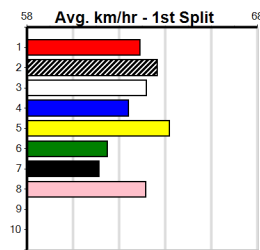

SPORTSBET SAME RACE MULTI (300+ RANK)

Distance: 400m, Race Type: Grade 5, Total Prizemoney: $1,530
1st: $1,000, 2nd: $320, 3rd: $160, 4th: $50

Watchdog Tips:

Bet:

Form Box Wgt Dist Track Date Time BON Margin 1st/2nd (Time) PIR Checked Comment W/R Split 1 S/P Grade

YAAALA JUNIOR [5]
WF Bitch Nov-21 Sire: FERNANDO BALE Dam: NATTY ALLEN
Owner(s): A Welsh
Winning Distances: < 300m (0) 300 - 399m (2) 400 - 499m (2) 500 - 599m (0) 600 - 699m (0) > 700m (0)
Winning Weights: 28.9(1) 29.4(2) 29.5(1)
5th (5) 30.0 390 SHP R3 25-Jul-24 23.17 22.20 9.00L CARAJILLO (22.57) S/55 . . . 9.06 $23.90 T3-5

Box History
Bx 1st 2nd 3rd 4th 5th 6th 7th 8th
1 1 1 1 1 1 1 1
2 1 1 1 1 1 1 1
3 1 1 1 1 1 1 1
4 1 1 1 1 1 1 1
5 2 1 1 1 1 1 1
6 1 1 1 1 1 1 1
7 1 1 1 1 1 1 1
8 1 1 1 1 1 1 1
Prize Best $5980.00
Starts 22.74(3)-25/5/24
Trk/Dts 27-4-1-2
APM 8-2-0-1 1236

CHERRY RED [5]
F Bitch Feb-21 Sire: BERNARDO Dam: STARS AND LIGHTS
Owner(s): R Dunne
Winning Distances: < 300m (0) 300 - 399m (3) 400 - 499m (2) 500 - 599m (0) 600 - 699m (0) > 700m (0)
Winning Weights: 29.3(1) 29.5(1) 29.6(1) 30.6(1) 30.7(1)
8th (5) 30.3 400 WGL R5 11-Oct-24 23.46 22.36 7.50L GOTHAM MARQUESS (22.96) M/88 . . . 8.69 $53.60 5

Box History
Bx 1st 2nd 3rd 4th 5th 6th 7th 8th
1 3 2 1 2 2 1 1
2 2 1 1 1 1 2
3 1 1 1 1 1 2 1
4 2 1 1 1 2 1 2 1
5 2 2 1 1 1 2 2
6 1 1 1 1 1 2 1
7 2 1 2 1 5 4
8 1 1 1 2
Prize Best $9855.00
Starts 22.77(6)-24/9/24
Trk/Dts 69-5-9-6
APM 18-2-4-1 3091

LASER BEAM [5]
BK Dog Oct-21 Sire: KINLOCH BRAE Dam: UP HILL JILL
Owner(s): Never Better (SYN), J Geall, M Stevanja, B Geall, M Geall
Winning Distances: < 300m (0) 300 - 399m (1) 400 - 499m (3) 500 - 599m (0) 600 - 699m (0) > 700m (0)
Winning Weights: 33.8(1) 33.9(1) 34.2(1) 34.4(1)
6th (3) 33.6 525 MEP R11 20-Mar-24 31.04 30.00 11.00L CRIMSON CANNON (30.32) M/5766 . . . 5.27 $13.30 5

Box History
Bx 1st 2nd 3rd 4th 5th 6th 7th 8th
1 1 1 1 1 1 1 1
2 1 1 1 2 1 3 3
3 1 1 1 1 1 2
4 5 1 1 1
5 2 1 1
6 1 1 1 1
7 2 1 1 1
8 1 2 2 2
Prize Best $12575.00
Starts FSTD
Trk/Dts 40-4-13-1
APM 0-0-0-0 1282

SMOOTH CRUISER [5]
BK Dog Feb-20 Sire: XTREME KNOCKA Dam: FREEDOM FIRE
Owner(s): J Carr
Winning Distances: < 300m (0) 300 - 399m (0) 400 - 499m (4) 500 - 599m (3) 600 - 699m (0) > 700m (0)
Winning Weights: 31.6(1) 31.7(1) 31.8(1) 32.0(1) 32.2(1) 32.3(2)
5th (7) 32.3 300 HVL R12 20-Sep-24 17.20 16.86 3.5L BRENDEN (16.96) M/6 . . . SW . 4.08 $22.60 5

Box History
Bx 1st 2nd 3rd 4th 5th 6th 7th 8th
1 2 2 1 2 1 2
2 3 2 5 5 4 1
3 1 2 2 2 4 1 1
4 1 5 1 1 2 3 3
5 2 1 1 4 5 2 1 1
6 2 2 3 5 1 6
7 1 3 5 5 3 6 2 1
8 1 2 1 5 3 1 2
Prize Best $23800.00
Starts 23.23(3)-1/10/24
Trk/Dts 134-7-14-20
APM 2-0-0-2 1324

GEORGIE BALE (NSW)[5]
WF Bitch Jan-21 Sire: ORSON ALLEN Dam: QUIP ALLEN
Owner(s): L Harris
Winning Distances: < 300m (0) 300 - 399m (3) 400 - 499m (10) 500 - 599m (0) 600 - 699m (0) > 700m (0)
Winning Weights: 26.1(1) 26.2(2) 26.3(3) 26.5(1) 26.6(2) 26.7(1) 26.8(1) 27.1(2)
7th (8) 26.4 400 WGL R6 19-Sep-24 23.64 22.83 11.00L URANA MUFFIN (22.90) M/66 . . . W 8.73 $6.00 X45

Box History
Bx 1st 2nd 3rd 4th 5th 6th 7th 8th
1 2 1 1 1 1 1
2 1 2 1 1 1 1
3 1 2 1 1
4 2 2 2 2 2
5 1 3 1 2 3 2
6 1 2 4 3 1 1 2
7 2 1 1 1 1 1 1
8 3 2 3 2 4 1 1
Prize Best $32306.25
Starts 22.63(1)-22/3/24
Trk/Dts 72-13-8-9
APM 15-0-4-1 4930