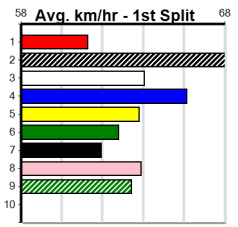

Horsham

CHS GROUP

Distance: 410m, Race Type: Mixed 6/7, Total Prizemoney: \$2,925
1st: \$1,950, 2nd: \$600, 3rd: \$300, 4th: \$75

3

3:24PM

(VIC time)

Watchdog Tips: **0 0 0 0** Bet: **0**

Form	Box	Weight	Dist	Track	Date	Time	BON	Margin	1st/2nd (Time)	PIR	Checked	Comment	W/R	Split 1	S/P	Grade	Winning Boxes																																																																				
1 DECODED [7]																	<table border="1"> <tr><th>1</th><th>2</th><th>3</th><th>4</th><th>5</th><th>6</th><th>7</th><th>8</th></tr> <tr><td></td><td></td><td></td><td>1</td><td></td><td></td><td></td><td></td></tr> <tr><td>Prize</td><td colspan="7"></td><td>\$4,325.00</td></tr> <tr><td>Best</td><td colspan="7"></td><td>23.94</td></tr> <tr><td>Starts</td><td colspan="7"></td><td>18-1-6-4</td></tr> <tr><td>Trk/Dst</td><td colspan="7"></td><td>3-0-2-0</td></tr> <tr><td>APM</td><td colspan="7"></td><td>\$3139</td></tr> </table>								1	2	3	4	5	6	7	8				1					Prize								\$4,325.00	Best								23.94	Starts								18-1-6-4	Trk/Dst								3-0-2-0	APM								\$3139
1	2	3	4	5	6	7	8																																																																														
			1																																																																																		
Prize								\$4,325.00																																																																													
Best								23.94																																																																													
Starts								18-1-6-4																																																																													
Trk/Dst								3-0-2-0																																																																													
APM								\$3139																																																																													
BK	D				Apr-22				BEAST UNLEASHED								ZIPPING FREEMAN																																																																				
Trainer: Margery Quick (Haddon)																																																																																					
3rd	(4)	34.2	390	BAL	R9	31-Oct-24	22.77	22.23	3.5LPAW ZACHARY (22.53)	M/23	.	.	.	8.63	\$17.60	M																																																																					
1st	(4)	33.9	300	HVL	R1	08-Nov-24	17.30	16.77	0.50LBAMBI ROSE (17.33)	M/1	.	.	.	3.98	\$5.90	T3-M																																																																					
2nd	(2)	33.7	300	HVL	R9	15-Nov-24	17.10	16.86	3.5LBARKLY STREET (16.86)	M/1	.	.	.	4.01	\$8.90	T3-7																																																																					
3rd	(4)	33.4	390	BAL	R9	21-Nov-24	22.86	21.93	9.00LASTON DOLLAR (22.26)	M/32	.	.	.	8.73	\$22.00	7																																																																					
Owner(s): G Collins																																																																																					
2 CORRESPONDING [7]																	<table border="1"> <tr><th>1</th><th>2</th><th>3</th><th>4</th><th>5</th><th>6</th><th>7</th><th>8</th></tr> <tr><td></td><td></td><td></td><td></td><td></td><td></td><td></td><td></td></tr> <tr><td>Prize</td><td colspan="7"></td><td>\$1,680.00</td></tr> <tr><td>Best</td><td colspan="7"></td><td>23.32</td></tr> <tr><td>Starts</td><td colspan="7"></td><td>1-1-0-0</td></tr> <tr><td>Trk/Dst</td><td colspan="7"></td><td>1-1-0-0</td></tr> <tr><td>APM</td><td colspan="7"></td><td>\$1680</td></tr> </table>								1	2	3	4	5	6	7	8									Prize								\$1,680.00	Best								23.32	Starts								1-1-0-0	Trk/Dst								1-1-0-0	APM								\$1680
1	2	3	4	5	6	7	8																																																																														
Prize								\$1,680.00																																																																													
Best								23.32																																																																													
Starts								1-1-0-0																																																																													
Trk/Dst								1-1-0-0																																																																													
APM								\$1680																																																																													
LTF	D				May-23				ZAMBORA BROCKIE								ASTON DAIQUIRI																																																																				
Trainer: Daniel Gibbons (Avalon)																																																																																					
1st	(1)	32.5	410	HOR	R1	19-Nov-24	23.32	23.16	7.00LPAW ILLABO (23.79)	Q/11	.	.	.	10.27	\$2.50	M																																																																					
Owner(s): A Tullio																																																																																					
3 OUT OF ELITE [7]																	<table border="1"> <tr><th>1</th><th>2</th><th>3</th><th>4</th><th>5</th><th>6</th><th>7</th><th>8</th></tr> <tr><td></td><td></td><td></td><td></td><td></td><td></td><td></td><td>1</td></tr> <tr><td>Prize</td><td colspan="7"></td><td>\$2,050.00</td></tr> <tr><td>Best</td><td colspan="7"></td><td>FSH</td></tr> <tr><td>Starts</td><td colspan="7"></td><td>8-1-2-1</td></tr> <tr><td>Trk/Dst</td><td colspan="7"></td><td>0-0-0-0</td></tr> <tr><td>APM</td><td colspan="7"></td><td>\$1800</td></tr> </table>								1	2	3	4	5	6	7	8								1	Prize								\$2,050.00	Best								FSH	Starts								8-1-2-1	Trk/Dst								0-0-0-0	APM								\$1800
1	2	3	4	5	6	7	8																																																																														
							1																																																																														
Prize								\$2,050.00																																																																													
Best								FSH																																																																													
Starts								8-1-2-1																																																																													
Trk/Dst								0-0-0-0																																																																													
APM								\$1800																																																																													
RF	D				Feb-23				OUT OF RANGE								CHLOE LOUISE																																																																				
Trainer: Dylan Sharp (Lara)																																																																																					
1st	(8)	30.2	400	WGL	R1	31-Oct-24	22.93	22.67	1.25LARKA CHIEF (23.00)	M/22	.	.	.	8.40	\$3.40	T3-M																																																																					
7th	(4)	30.5	400	GEL	R4	05-Nov-24	23.16	22.46	10.00LBRONZE (22.46)	M/57	.	SW	W	8.67	\$9.60	7																																																																					
2nd	(5)	30.1	400	GEL	R10	12-Nov-24	23.26	22.54	4.75LZERO MONSTER (22.93)	M/52	.	.	.	8.71	\$3.70	7																																																																					
5th	(4)	30.6	400	GEL	R9	19-Nov-24	23.65	22.65	15.00LEAT YOUR SPINACH (22.65)	M/75	.	.	.	9.06	\$11.10	7																																																																					
Owner(s): N Powell																																																																																					
4 SOLAR JESSIE [7]																	<table border="1"> <tr><th>1</th><th>2</th><th>3</th><th>4</th><th>5</th><th>6</th><th>7</th><th>8</th></tr> <tr><td></td><td></td><td></td><td></td><td></td><td></td><td></td><td></td></tr> <tr><td>Prize</td><td colspan="7"></td><td>\$3,030.00</td></tr> <tr><td>Best</td><td colspan="7"></td><td>23.50</td></tr> <tr><td>Starts</td><td colspan="7"></td><td>10-1-2-0</td></tr> <tr><td>Trk/Dst</td><td colspan="7"></td><td>10-1-2-0</td></tr> <tr><td>APM</td><td colspan="7"></td><td>\$2694</td></tr> </table>								1	2	3	4	5	6	7	8									Prize								\$3,030.00	Best								23.50	Starts								10-1-2-0	Trk/Dst								10-1-2-0	APM								\$2694
1	2	3	4	5	6	7	8																																																																														
Prize								\$3,030.00																																																																													
Best								23.50																																																																													
Starts								10-1-2-0																																																																													
Trk/Dst								10-1-2-0																																																																													
APM								\$2694																																																																													
BK	B				Dec-22				FERAL FRANKY								SOLAR LIFE																																																																				
Trainer: Victor Millington (Mt Cole)																																																																																					
4th	(5)	24.6	410	HOR	R3	29-Oct-24	23.74	23.25	2.25LCOBBLE GIBLET (23.60)	M/22	.	.	.	10.30	\$9.80	7																																																																					
4th	(8)	24.1	410	HOR	R9	09-Nov-24	23.64	22.98	1.75LPAW KATTIA (23.52)	M/11	.	.	.	10.26	\$9.40	7																																																																					
2nd	(7)	25.1	410	HOR	R3	12-Nov-24	23.50	22.95	3.25LBAG OF SNAGS (23.29)	Q/11	.	.	W	10.24	\$8.40	7																																																																					
2nd	(7)	24.5	410	HOR	R2	19-Nov-24	23.57	23.16	1.5LZIPPING TAMIKA (23.48)	M/11	.	.	.	10.31	\$7.00	7																																																																					
Owner(s): V Millington																																																																																					
5 PAW PASADENA (NSW)[7]																	<table border="1"> <tr><th>1</th><th>2</th><th>3</th><th>4</th><th>5</th><th>6</th><th>7</th><th>8</th></tr> <tr><td></td><td></td><td></td><td></td><td></td><td></td><td></td><td></td></tr> <tr><td>Prize</td><td colspan="7"></td><td>\$2,800.00</td></tr> <tr><td>Best</td><td colspan="7"></td><td>23.56</td></tr> <tr><td>Starts</td><td colspan="7"></td><td>3-1-2-0</td></tr> <tr><td>Trk/Dst</td><td colspan="7"></td><td>1-1-0-0</td></tr> <tr><td>APM</td><td colspan="7"></td><td>\$2800</td></tr> </table>								1	2	3	4	5	6	7	8									Prize								\$2,800.00	Best								23.56	Starts								3-1-2-0	Trk/Dst								1-1-0-0	APM								\$2800
1	2	3	4	5	6	7	8																																																																														
Prize								\$2,800.00																																																																													
Best								23.56																																																																													
Starts								3-1-2-0																																																																													
Trk/Dst								1-1-0-0																																																																													
APM								\$2800																																																																													
BK	D				Feb-23				JACKSLITTLETHING								IDRIA BALE																																																																				
Trainer: Robert Camilleri (Lara)																																																																																					
2nd	(1)	32.6	400	WGL	R2	01-Nov-24	22.81	22.49	1.25LPRETTY FOLLIE (22.73)	M/33	.	.	.	8.62	\$4.60	M																																																																					
1st	(2)	32.2	410	HOR	R2	09-Nov-24	23.56	22.98	2.00LAUNTIE AMBER (23.68)	S/53	.	.	.	10.63	\$1.90	M																																																																					
2nd	(7)	32.6	435	SLE	R1	17-Nov-24	24.61	24.27	1.75LTALK THAT TALK (24.50)	M/522	.	.	.	5.37	\$14.30	X67																																																																					
Owner(s): B Wheeler																																																																																					
6 KALINYA [6]																	<table border="1"> <tr><th>1</th><th>2</th><th>3</th><th>4</th><th>5</th><th>6</th><th>7</th><th>8</th></tr> <tr><td></td><td></td><td></td><td>1</td><td></td><td></td><td></td><td></td></tr> <tr><td>Prize</td><td colspan="7"></td><td>\$3,045.00</td></tr> <tr><td>Best</td><td colspan="7"></td><td>24.02</td></tr> <tr><td>Starts</td><td colspan="7"></td><td>18-2-1-1</td></tr> <tr><td>Trk/Dst</td><td colspan="7"></td><td>2-0-0-0</td></tr> <tr><td>APM</td><td colspan="7"></td><td>\$1189</td></tr> </table>								1	2	3	4	5	6	7	8				1					Prize								\$3,045.00	Best								24.02	Starts								18-2-1-1	Trk/Dst								2-0-0-0	APM								\$1189
1	2	3	4	5	6	7	8																																																																														
			1																																																																																		
Prize								\$3,045.00																																																																													
Best								24.02																																																																													
Starts								18-2-1-1																																																																													
Trk/Dst								2-0-0-0																																																																													
APM								\$1189																																																																													
DKBD	B				May-22				FERNANDO BALE								JULANA																																																																				
Trainer: Alfred King (Sulky)																																																																																					
5th	(6)	26.0	485	HOR	R5	10-Sep-24	28.03	27.27	11.00LMEMPHIS RAINS (27.27)	M/556	.	SW	.	6.83	\$21.10	X67																																																																					
6th	(6)	26.2	545	BAL	R10	16-Sep-24	31.88	31.35	8.00LREGAL BARRY (31.35)	M/4555	.	.	.	6.97	\$9.20	T3-RW																																																																					
8th	(5)	26.4	390	BAL	R12	14-Oct-24	23.19	22.18	13.00LBINGO DASH (22.31)	Q/68	.	.	.	8.69	\$11.40	T3-6																																																																					
7th	(5)	26.1	410	HOR	R3	19-Nov-24	24.02	23.16	12.00LENTERTAINMENT (23.20)	M/87	.	.	.	11.06	\$98.30	RW																																																																					
Owner(s): M Parent																																																																																					
7 MINH BRONCO (NSW)[7]																	<table border="1"> <tr><th>1</th><th>2</th><th>3</th><th>4</th><th>5</th><th>6</th><th>7</th><th>8</th></tr> <tr><td></td><td></td><td></td><td></td><td></td><td></td><td></td><td></td></tr> <tr><td>Prize</td><td colspan="7"></td><td>\$1,310.00</td></tr> <tr><td>Best</td><td colspan="7"></td><td>FSH</td></tr> <tr><td>Starts</td><td colspan="7"></td><td>4-1-0-1</td></tr> <tr><td>Trk/Dst</td><td colspan="7"></td><td>0-0-0-0</td></tr> <tr><td>APM</td><td colspan="7"></td><td>\$1295</td></tr> </table>								1	2	3	4	5	6	7	8									Prize								\$1,310.00	Best								FSH	Starts								4-1-0-1	Trk/Dst								0-0-0-0	APM								\$1295
1	2	3	4	5	6	7	8																																																																														
Prize								\$1,310.00																																																																													
Best								FSH																																																																													
Starts								4-1-0-1																																																																													
Trk/Dst								0-0-0-0																																																																													
APM								\$1295																																																																													
BK	D				Nov-22				FLYING RICCIARDO								HOT CHOCOLATE																																																																				
Trainer: Jason Sharp (Lara)																																																																																					
4th	(3)	28.6	400	GEL	R1	18-Oct-24	23.21	22.40	5.00LSUMO SMASH (22.87)	S/44	.	.	.	8.84	\$2.70	M																																																																					
4th	(5)	29.2	400	GEL	R1	08-Nov-24	23.45	22.39	10.00LBIG DUKE (22.76)	S/76	.	.	.	9.03	\$6.70	M																																																																					
1st	(5)	29.5	460	WGL	R1	14-Nov-24	26.62	26.19	0.05LWATCHING OVER (26.63)	S/631	.	.	.	6.86	\$4.10	M																																																																					
3rd	(7)	29.1	450	WBL	R7	18-Nov-24	26.05	25.59	3.25LASTON DOLLAR (25.83)	M/754	.	.	.	6.91	\$11.20	X67																																																																					
Owner(s): T Bailey																																																																																					
8 SLOANE SQUARE [7]																	<table border="1"> <tr><th>1</th><th>2</th><th>3</th><th>4</th><th>5</th><th>6</th><th>7</th><th>8</th></tr> <tr><td></td><td></td><td></td><td></td><td></td><td></td><td></td><td></td></tr> <tr><td>Prize</td><td colspan="7"></td><td>\$1,920.00</td></tr> <tr><td>Best</td><td colspan="7"></td><td>23.66</td></tr> <tr><td>Starts</td><td colspan="7"></td><td>14-1-1-2</td></tr> <tr><td>Trk/Dst</td><td colspan="7"></td><td>6-0-0-2</td></tr> <tr><td>APM</td><td colspan="7"></td><td>\$1332</td></tr> </table>								1	2	3	4	5	6	7	8									Prize								\$1,920.00	Best								23.66	Starts								14-1-1-2	Trk/Dst								6-0-0-2	APM								\$1332
1	2	3	4	5	6	7	8																																																																														
Prize								\$1,920.00																																																																													
Best								23.66																																																																													
Starts								14-1-1-2																																																																													
Trk/Dst								6-0-0-2																																																																													
APM								\$1332																																																																													
BK	B				Dec-21				TOMMY SHELBY								CHLOE LOUISE																																																																				
Trainer: Greg Turnbull (Crowlands)																																																																																					
7th	(3)	27.6	390	BAL	R9	21-Oct-24	23.37	22.03	6.50LDELL MISTER (22.94)	Q/48	.	.	.	8.70	\$70.40	T3-7																																																																					
5th	(6)	27.4	410	HOR	R3	29-Oct-24	24.03	23.25	6.50LCOBBLE GIBLET (23.60)	M/77	.	.	.	10.84	\$33.00	7																																																																					
5th	(3)	26.7	410	HOR	R9	09-Nov-24	23.66	22.98	2.25LPAW KATTIA (23.52)	M/44	.	.	.	10.68	\$41.90	7																																																																					
3rd	(1)	27.0	410	HOR	R2	19-Nov-24	23.73	23.16	3.75LZIPPING TAMIKA (23.48)	Q/44	.	.	.	10.66	\$24.10	7																																																																					
Owner(s): G Turnbull																																																																																					
9 SMILING BEE [6] Res.																	<table border="1"> <tr><th>1</th><th>2</th><th>3</th><th>4</th><th>5</th><th>6</th><th>7</th><th>8</th></tr> <tr><td></td><td></td><td></td><td>1</td><td></td><td></td><td></td><td></td></tr> <tr><td>Prize</td><td colspan="7"></td><td>\$5,320.00</td></tr> <tr><td>Best</td><td colspan="7"></td><td>23.67</td></tr> <tr><td>Starts</td><td colspan="7"></td><td>14-2-0-2</td></tr> <tr><td>Trk/Dst</td><td colspan="7"></td><td>5-2-0-1</td></tr> <tr><td>APM</td><td colspan="7"></td><td>\$1824</td></tr> </table>								1	2	3	4	5	6	7	8				1					Prize								\$5,320.00	Best								23.67	Starts								14-2-0-2	Trk/Dst								5-2-0-1	APM								\$1824
1	2	3	4	5	6	7	8																																																																														
			1																																																																																		
Prize								\$5,320.00																																																																													
Best								23.67																																																																													
Starts								14-2-0-2																																																																													
Trk/Dst								5-2-0-1																																																																													
APM								\$1824																																																																													
BK	B				Mar-22				ASTON DEE BEE								WHITE AMBUSH																																																																				
Trainer: Jane Hooke (Huntly)																																																																																					
6th	(7)	29.3	425	BEN	R9	11-Sep-24	24.82	24.14	10.00LPRINCE PIERRE (24.14)	M/455	.	.	.	6.71	\$16.70	T3-6																																																																					
8th	(4)	29.4	300	HVL	R2	19-Sep-24	17.91	16.83	12.00LSHE CAN DREAM (17.10)	S/8	.	.	V5	4.33	\$21.50	T3-RW																																																																					
3rd	(1)	29.8	390	SHP	R12	31-Oct-24	22.64	22.11	4.00LSASSY PANAMA (22.36)	S/43	.	.	.	8.72	\$4.60	T3-6																																																																					
6th	(7)	29.6	390	SHP	R3	21-Nov-24	23.02	22.13	7.50LPAW TEMPE (22.53)	S/75	.	.	.	8.90	\$5.80	T3-6																																																																					
Owner(s): J Hooke																																																																																					
10 *** NO RESERVE ***																	<table border="1"> <tr><th>1</th><th>2</th><th>3</th><th>4</th><th>5</th><th>6</th><th>7</th><th>8</th></tr> <tr><td></td><td></td><td></td><td></td><td></td><td></td><td></td><td></td></tr> <tr><td>Prize</td><td colspan="7"></td><td>\$5,320.00</td></tr> <tr><td>Best</td><td colspan="7"></td><td>23.67</td></tr> <tr><td>Starts</td><td colspan="7"></td><td>14-2-0-2</td></tr> <tr><td>Trk/Dst</td><td colspan="7"></td><td>5-2-0-1</td></tr> <tr><td>APM</td><td colspan="7"></td><td>\$1824</td></tr> </table>								1	2	3	4	5	6	7	8									Prize								\$5,320.00	Best								23.67	Starts								14-2-0-2	Trk/Dst								5-2-0-1	APM								\$1824
1	2	3	4	5	6	7	8																																																																														
Prize								\$5,320.00																																																																													
Best								23.67																																																																													
Starts								14-2-0-2																																																																													
Trk/Dst								5-2-0-1																																																																													
APM								\$1824																																																																													
Trainer: Owner(s):																																																																																					