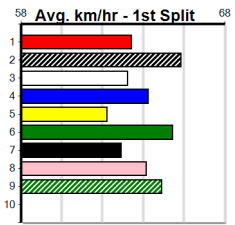

Horsham

WEBB CON MARINE

Distance: 410m, Race Type: Grade 5, Total Prizemoney: $2,925
1st: $1,950, 2nd: $600, 3rd: $300, 4th: $75

12

6:20PM
(VIC time)

Watchdog Tips: **0 0 0 0** Bet: **.**