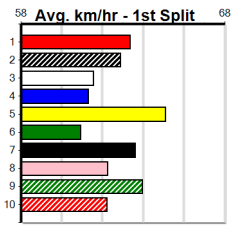

SPORTBET FINAL

Distance: 485m, Race Type: Mixed 6/7 Final, Total Prizemoney: $3,875
1st: $2,600, 2nd: $800, 3rd: $400, 4th: $75

5
3:57PM
(VIC time)

Watchdog Tips: **0 0 0 0** Bet: **0**