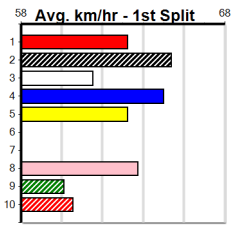

Horsham

HORSHAM DOORS & GLASS

Distance: 410m, Race Type: Maiden, Total Prizemoney: $2,535
1st: $1,680, 2nd: $520, 3rd: $260, 4th: $75

2

3:03PM

(VIC time)

Watchdog Tips: **0** **0** **0** **0** Bet: **0**