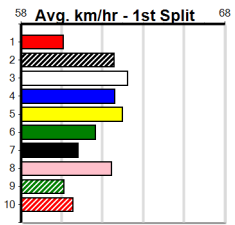

1
2:39PM
(VIC time)

Watchdog Tips: 0 0 0 0 Bet: .