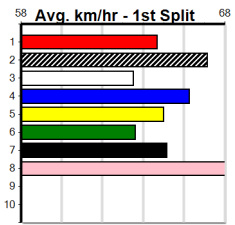

Horsham

SHIMA SHINE AT STUD

Distance: 410m, Race Type: Mixed 3/4, Total Prizemoney: $3,360
1st: $2,250, 2nd: $690, 3rd: $345, 4th: $75

7

4:36PM
(VIC time)

Watchdog Tips: **0 0 0 0** Bet: **0**