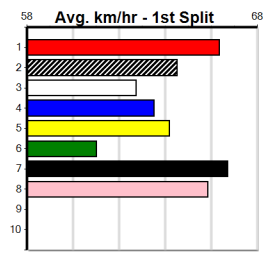

GRV DISTANCE RACING

Distance: 680m, Race Type: Grade 5, Total Prizemoney: $3,940
1st: $2,640, 2nd: $815, 3rd: $410, 4th: $75

Watchdog Tips: [ ] [ ] [ ] [ ] Bet: [ ]

Form Box Wgt Dist Track Date Time BON Margin 1st/2nd (Time) PIR Checked Comment WR Split 1 S/P Grade

DOUBLE DENIM [5] BE Bitch Dec-21 Sire: BERNARDO Dam: ON THE RUNWAY
Owner(s): L Smith
Winning Distances: < 300m (0) 300 - 399m (0) 400 - 499m (0) 500 - 599m (7) 600 - 699m (0) > 700m (0)
Winning Weights: 25.7(2) 26.0(3) 26.1(1) 26.3(1)
8th (5) 26.7 460 WGL R8 02-Aug-24 26.55 25.82 7.50L TRICKSTER'S HALO (26.03) Q/468 . . . 6.61 $10.10 X45
8th (4) 26.3 500 BEN R8 16-Aug-24 28.57 28.00 8.50L GRAND TOURER (28.00) Q/148 . . . 6.48 $61.10 X45
1st (1) 26.0 595 SAP R4 09-Sep-24 34.17 34.17 1.25L RIPTIDE RUSLIE (34.25) Q/1111 . . SW . 9.07 $3.60 X45
3rd (8) 26.0 595 SAN R5 19-Sep-24 34.88 34.44 2.50L DAINTREE CHIEF (34.72) M/3333 . . . 9.39 $2.20 5
6th (7) 26.1 595 SAN R10 26-Sep-24 34.61 33.80 4.00L DENISON FRISBY (34.33) Q/1135 . . . 9.19 $10.40 5
8th (7) 25.5 525 MEA R12 12-Oct-24 31.12 29.95 9.50L URANA JASMINE (30.48) M/1688 . . . 5.17 $2.60 5
7th (3) 25.0 600 MEA R8 19-Oct-24 34.87 34.38 7.00L PAW YASMIN (34.38) M/3577 . . . 9.02 $14.80 X45
7th (2) 26.0 500 BEN R5 08-Nov-24 28.66 28.25 6.00L GO FOR GOLD (28.25) M/568 . . . 6.72 $3.40 5
Last 3 wins NOT included above
1st (3) 26.3 510 SLE R8 29-Nov-23 29.35 29.35 1.5L AKINA CRUSADER (29.45) M/323 . . . 9.28 $5.10 X45
1st (3) 25.7 510 SLE R7 31-Dec-23 28.67 28.50 4.00L BLACK SAIL (28.95) M/221 . . . 9.27 $4.00 X45
1st (6) 25.7 500 BEN R7 12-Jan-24 27.98 27.78 2.00L MEATBALL MOLLY (28.10) M/121 . . . 6.46 $9.10 5H

Box History
Bx 1st 2nd 3rd 4th 5th 6th 7th 8th
1 1
2 1 1 1 1 1
3 2 1 1 1 1
4 1 1 1 1
5 1 1 1 1
6 3 1 1
7 1 1 1 1 2
8 1
Prize Best $22820.00
Starts FSTD
Trk/Dts 26-7-2-3
APM 0-0-0-0 4715

CASHING OUT [5] BK Dog Aug-22 Sire: ASTON RUPEE Dam: CHRISTMAS MAGIC
Owner(s): D Carroll
Winning Distances: < 300m (0) 300 - 399m (0) 400 - 499m (0) 500 - 599m (4) 600 - 699m (0) > 700m (0)
Winning Weights: 31.8(1) 32.4(1) 32.5(1) 32.6(1)
5th (4) 31.8 460 WGL R5 06-Sep-24 26.52 26.04 7.00L WREAKING HAVOC (26.04) M/445 . . . 6.66 $7.20 5
6th (1) 32.3 515 SAP R10 16-Sep-24 30.57 29.52 12.00 BANJO ONE STRING (29.79) S/8567 . . . 5.39 $5.20 5
7th (7) 32.4 515 SAP R6 30-Sep-24 30.37 29.15 13.00 FLYING DINAR (29.48) M/5888 . . VO . 5.23 $16.30 RWH
3rd (5) 32.7 600 MEP R7 16-Oct-24 34.73 34.58 0.50L PAW ULTRA (34.70) M/3333 . . . 9.26 $6.40 RWH
6th (6) 32.6 600 MEA R5 26-Oct-24 35.63 34.60 12.00 LANFRANCO (34.84) M/4776 . . . 9.51 $6.80 RWF
3rd (8) 32.4 595 SAP R6 02-Nov-24 34.66 34.41 3.5L SHAKE IT OFF (34.41) M/7753 . . . 9.65 $7.90 X45
5th (5) 32.4 650 SHP R6 11-Nov-24 37.74 37.40 5.00L ANNABELLA ROSE (37.40) M/5445 . . . 17.84 $3.80 RW
1st (2) 32.4 595 SAP R6 18-Nov-24 34.70 34.70 0.25L BEAUTIFUL STORY (34.71) M/5543 . . SW . 9.64 $1.60 5
Last 3 wins NOT included above
1st (2) 31.8 595 SAP R4 28-Apr-24 34.59 34.14 2.00L BLAZING FRANKIE (34.72) Q/1111 . . SW . 9.22 $1.60 RW
1st (3) 32.6 515 SAP R3 03-Jun-24 29.96 29.83 5.50L PRIMO TONIC (30.32) Q/1111 . . . 5.13 $2.40 7
1st (2) 32.5 515 SAP R6 10-Jun-24 29.59 29.57 5.00L BON STAR (29.93) M/1111 . . SW . 5.16 $1.50 X67H