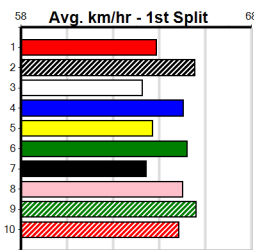

SENNACHIE AT STUD

Distance: 460m, Race Type: Grade 5, Total Prizemoney: $2,925
1st: $1,950, 2nd: $600, 3rd: $300, 4th: $75

Watchdog Tips: [ ] [ ] [ ] [ ] Bet: [ ]

Little Venice [5]
BK Bitch Feb-21 Sire: BERNARDO Dam: MIGHTY MATILDA
Owner(s): J Brown
Trainer: John Brown (Nyora)
Winning Distances: < 300m (0) 300 - 399m (0) 400 - 499m (5) 500 - 599m (0) 600 - 699m (0) > 700m (0)
Winning Weights: 29.7(1) 29.8(2) 30.2(1) 30.3(1)
Box History table and Prize Best Starts table included.

Urana Rhino [5]
BE Bitch May-22 Sire: FERNANDO BALE Dam: MA'S PLUM JAM
Owner(s): S Mallia
Trainer: Simon Mallia (Nyora)
Winning Distances: < 300m (0) 300 - 399m (3) 400 - 499m (0) 500 - 599m (0) 600 - 699m (0) > 700m (0)
Winning Weights: 23.0(1) 23.2(1) 24.3(1)
Box History table and Prize Best Starts table included.

Rumour Confirmed [5]
RF Dog Mar-21 Sire: HOOKED ON SCOTCH Dam: SPARKY GIRL
Owner(s): TWENTY YEARS (SYN), G Howell, M Carlstrom, G Beattie, B Melbourne
Trainer: Geoffrey Howell (Pearcedale)
Winning Distances: < 300m (0) 300 - 399m (5) 400 - 499m (1) 500 - 599m (1) 600 - 699m (0) > 700m (0)
Winning Weights: 31.7(1) 31.9(1) 32.1(1) 32.5(2) 32.8(2)
Box History table and Prize Best Starts table included.

Aston Tommy [5]
BD Dog Apr-22 Sire: TOMMY SHELBY Dam: ASTON MEILLEUR
Owner(s): R Borda
Trainer: David Condon (Devon Meadows)
ENG BEN 2024-11-22
Winning Distances: < 300m (0) 300 - 399m (1) 400 - 499m (3) 500 - 599m (4) 600 - 699m (0) > 700m (0)
Winning Weights: 32.6(1) 32.9(1) 33.1(1) 33.6(1) 33.8(1) 33.9(2) 34.3(1)
Box History table and Prize Best Starts table included.

Oh Lana [5]
BK Bitch Jan-22 Sire: BENALI Dam: LOUD LANA
Owner(s): G Kearns
Trainer: Shane Richer (Boolarra)
Winning Distances: < 300m (0) 300 - 399m (0) 400 - 499m (3) 500 - 599m (1) 600 - 699m (0) > 700m (0)
Winning Weights: 26.7(1) 26.8(1) 26.9(1) 27.0(1)
Box History table and Prize Best Starts table included.