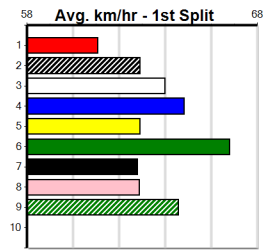

PAUA OF BUDDY AT STUD

Distance: 460m, Race Type: Mixed 6/7, Total Prizemoney: $2,925
1st: $1,950, 2nd: $600, 3rd: $300, 4th: $75

Watchdog Tips: [ ] [ ] [ ] [ ] Bet: [ ]

Form Box Wgt Dist Track Date Time BON Margin 1st/2nd (Time) PIR Checked Comment W/R Split 1 S/P Grade

HOLLY ROSE [7]
BK Bitch Dec-22 Sire: WHISKEY RIOT Dam: SUZIE ROSE
Owner(s): S Chignell
Trainer: Sharon-lee Chignell (Rosedale)
Winning Distances: < 300m (0) 300 - 399m (0) 400 - 499m (1) 500 - 599m (0) 600 - 699m (0) > 700m (0)
Winning Weights: 28.3(1)
Box History table and Prize Best information.

PARUMBA DAWN [6]
BK Bitch Apr-22 Sire: HARD STYLE RICO Dam: POPPY TALK
Owner(s): E Lieshout
Trainer: Eddie Lieshout (Drouin West)
Winning Distances: < 300m (0) 300 - 399m (0) 400 - 499m (2) 500 - 599m (0) 600 - 699m (0) > 700m (0)
Winning Weights: 28.1(1) 28.7(1)
Box History table and Prize Best information.

REAPER [6]
BK Dog Mar-23 Sire: BERNARDO Dam: DOUBLE SUPREME
Owner(s): Buddys (SYN), S Thompson, T Lynch, M Hovey, C Mcrae
Trainer: Jason Thompson (Pearcedale)
Winning Distances: < 300m (0) 300 - 399m (0) 400 - 499m (2) 500 - 599m (0) 600 - 699m (0) > 700m (0)
Winning Weights: 35.7(1) 36.0(1)
Box History table and Prize Best information.

SMOKIN' BILLY [6]
BD Dog Mar-23 Sire: HOOKED ON SCOTCH Dam: IT'S NOT FUN
Owner(s): S Van lieshout
Trainer: Ian Brown (Loch)
Winning Distances: < 300m (0) 300 - 399m (0) 400 - 499m (1) 500 - 599m (1) 600 - 699m (0) > 700m (0)
Winning Weights: 32.7(1) 32.9(1)
Box History table and Prize Best information.

SHAUN LEE ROSE [6]
BE Dog Dec-22 Sire: MAGICAL BALE Dam: SHANTELE ROSE
Owner(s): S Chignell
Trainer: Jeffrey Chignell (Rosedale)
Winning Distances: < 300m (0) 300 - 399m (1) 400 - 499m (1) 500 - 599m (0) 600 - 699m (0) > 700m (0)
Winning Weights: 34.0(2)
Box History table and Prize Best information.

1

2

3

4

5