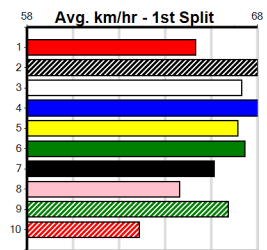

SPORTSBET FINAL (1-4 WINS)

Distance: 400m, Race Type: Restricted Win Final, Total Prizemoney: $3,360
1st: $2,250, 2nd: $690, 3rd: $345, 4th: $75

Watchdog Tips: [ ] [ ] [ ] [ ] Bet: [ ]

Form Box Wgt Dist Track Date Time BON Margin 1st/2nd (Time) PIR Checked Comment WR Split 1 S/P Grade

ATHENIAN GODDESS [5]
BD Bitch Dec-22 Sire: TOMMY SHELBY Dam: PERSIAN GODDESS
Owner(s): V Gay
Trainer: Victor Gay (Hastings)
Winning Distances: < 300m (0) 300 - 399m (1) 400 - 499m (2) 500 - 599m (0) 600 - 699m (0) > 700m (0)
Winning Weights: 27.8(1) 27.9(2)
3rd (7) 28.3 300 HVL R3 11-Oct-24 17.33 16.95 2.25L CLASSIC WYNSTAN (17.18) M/2 . . . 4.03 $4.00 T3-7
5th (5) 28.2 300 HVL R10 18-Oct-24 17.12 16.76 4.25L ARCHER EIGHT (16.83) M/5 . . . 4.49 $6.70 T3-RW
1st (4) 27.9 400 WGL R3 22-Oct-24 23.18 22.73 0.50L ZONNEKEYN (23.21) Q/11 . . . SW . 8.43 $18.20 7
5th (1) 27.9 350 HVL R5 25-Oct-24 20.28 19.78 4.25L CHOJI AKIMICHI (19.99) M/3 . . . 6.72 $6.50 T3-RW
1st (4) 27.8 400 WGL R9 31-Oct-24 22.82 22.67 2.50L BRAEMAR SHEILA (23.00) M/11 . . . SW . 8.34 $5.90 T3-6
5th (8) 27.7 400 WGL R11 04-Nov-24 23.10 22.45 6.00L URANA PANDA (22.70) S/35 . . . 8.58 $22.20 5
6th (8) 27.7 460 WGL R5 12-Nov-24 26.68 25.65 6.50L DAINTREE ASTER (26.25) M/555 . . . 6.78 $22.80 RW
2nd (7) 27.7 400 WGL R9 19-Nov-24 22.90 22.27 2.25L PRETTY PIPA (22.75) M/32 . . . 8.47 $20.00 RWH
Last 3 wins NOT included above
1st (3) 27.9 300 HVL R3 22-Sep-24 17.16 16.59 0.10L REDGUM WARS (17.17) M/1 . . . 3.98 $4.40 MH
Prize Best $6280.00
Starts 22.82(4)-31/10/24
Trk/Dts 15-3-2-3
APM 7-2-1-2 4894

ENZOLA [5]
BEF Dog Dec-22 Sire: ASTON RUPEE Dam: MARGIE IRENE
Owner(s): M Ciavarella
Trainer: Justin Bowman (Kilmany)
Winning Distances: < 300m (0) 300 - 399m (0) 400 - 499m (3) 500 - 599m (0) 600 - 699m (0) > 700m (0)
Winning Weights: 32.3(1) 32.8(1) 33.4(1)
1st (1) 33.4 400 WGL R2 03-Sep-24 23.03 22.38 5.50L UNACCEPTABLE SON (23.41) M/11 . . . 8.46 $3.70 M
1st (6) 32.8 400 WGL R9 29-Oct-24 22.51 22.29 4.75L ENTERTAINMENT (22.84) M/11 . . . SW . 8.26 $10.70 X67
1st (1) 32.3 410 HOR R10 09-Nov-24 23.24 22.98 0.50L TINKER LEE (23.27) Q/11 . . . 10.27 $1.70 6G
2nd (1) 32.8 400 WGL R3 19-Nov-24 22.67 22.27 3.00L SHORT STRAW TREV (22.47) M/22 . . . 8.41 $2.40 RWH
Last 3 wins NOT included above
Prize Best $6180.00
Starts 22.51(6)-29/10/24
Trk/Dts 4-3-1-0
APM 3-2-1-0 5508