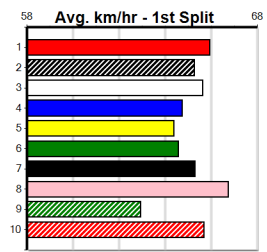

RSN GREY AREAS - WEDNESDAY & FRIDAY

Distance: 400m, Race Type: Grade 5, Total Prizemoney: $2,925
1st: $1,950, 2nd: $600, 3rd: $300, 4th: $75

Watchdog Tips:

Bet:

Form Box	Wgt	Dist	Track	Date	Time	BON	Margin	1st/2nd (Time)	PIR	Checked	Comment	WR	Split 1	S/P	Grade

DREAM ON ALLAN [5]

BKW Dog Dec-21 Sire: MY REDEEMER Dam: AVA'S DREAM
Owner(s): A Gringhuis
Trainer: Arend Gringhuis (Ripplebrook)
Winning Distances: < 300m (0) 300 - 399m (1) 400 - 499m (3) 500 - 599m (2) 600 - 699m (0) > 700m (0)
Winning Weights: 31.1(1) 31.4(1) 31.5(3) 31.6(1)

1st (4)	31.5	515	SAP	R9	16-Sep-24	29.94	29.52	2.00L SUPERIOR MONIQUE (30.08)	M/2111	.	.	.	5.14	$3.70	5F
5th (3)	31.6	460	WGL	R7	20-Sep-24	26.85	25.89	13.00 MAHOGANY (26.00)	M/666	.	.	W	6.77	$25.10	X45
4th (6)	31.4	460	WGL	R7	08-Oct-24	26.15	25.73	2.25L LYNDL SAID NO (25.99)	M/354	.	.	.	6.59	$6.20	5
3rd (3)	31.4	515	SAP	R8	14-Oct-24	30.00	29.64	2.25L SPENCER (29.85)	M/2233	.	.	.	5.17	$41.90	X45
3rd (2)	31.6	595	SAP	R4	21-Oct-24	34.48	34.06	6.50L GROOVEBIRD (34.06)	M/2222	.	.	.	9.25	$21.30	X45
3rd (1)	31.6	595	SAP	R5	28-Oct-24	34.59	34.07	7.50L ZIPPING KAI (34.07)	M/2233	.	.	.	9.24	$5.60	RWH
7th (7)	31.9	595	SAN	R9	07-Nov-24	35.08	34.22	13.00 PAW BODHI (34.22)	M/8677	.	.	.	9.51	$37.90	RWF
8th (4)	31.7	400	WGL	R11	19-Nov-24	23.41	22.27	17.00 HERE COMES BLUE (22.27)	Q/68	.	.	.	8.64	$14.30	5

Last 3 wins NOT included above

1st (2)	31.1	350	TRA	R9	07-Feb-24	19.80	19.45	0.25L JASON ROSE (19.81)	M/22	.	.	.	6.66	$3.40	X67
1st (1)	31.5	400	WGL	R8	14-Mar-24	22.79	22.79	1.5L SAKURA RYKER (22.90)	M/22	.	.	.	8.58	$4.60	T3-5
1st (5)	31.4	515	SAP	R2	09-Sep-24	29.74	29.69	6.50L HIBIKI BLUE (30.16)	Q/1111	.	.	.	5.07	$3.30	T3-5H

Box History

Bx	1st	2nd	3rd	4th	5th	6th	7th	8th
1	1	1	3	1	1	1	1	1
2	1	1	1	1	1	1	1	1
3	2	2	1	1	1	1	1	1
4	2	1	3	1	2	1	1	1
5	1	1	1	1	1	1	1	1
6	1	1	1	1	1	1	1	1
7	1	2	4	4	2	1	1	1
8	1	1	3	1	1	1	1	1

Prize Best Starts Trk/Dts APM
$19115.00
22.72(7)-18/1/24
53-6-6-13
17-3-2-5
6939