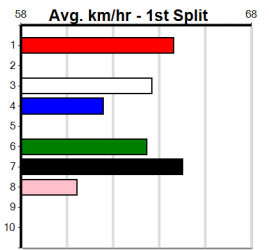

G'DAY CHEF CATERERS

Distance: 400m, Race Type: Maiden, Total Prizemoney: $2,535
1st: $1,680, 2nd: $520, 3rd: $260, 4th: $75

Watchdog Tips: ☐ ☐ ☐ ☐ ☐ Bet:

1

MY BLUE ROSE [M]
BE Bitch Dec-22 Sire: MY REDEEMER Dam: SOMERTON ROSE Trainer: Dawn Johnston (Toongabbie)
Owner(s): E Scott
Winning Distances: < 300m (0) 300 - 399m (0) 400 - 499m (0) 500 - 599m (0) 600 - 699m (0) > 700m (0)
Winning Weights:
7th (4) 24.4 400 WGL R1 19-Nov-24 23.35 22.27 14.00 COLLINDA LOU (22.41) S/67 . . . . . 8.58 $35.80 M

Box History

Bx	1st	2nd	3rd	4th	5th	6th	7th	8th
1								
2								
3								
4							1	
5								
6								
7								
8								

Prize Best $0.00
Starts 23.35(4)-19/11/24
Trk/Dts 1-0-0-0
APM 1-0-0-0

Last 3 wins NOT included above

2

RUMOUR WHY PETER [M]
BK Dog Dec-22 Sire: CATCH THE THIEF Dam: POPOWSKI Trainer: Geoffrey Howell (Pearcedale)
Owner(s): RUMOUR FILE (SYN), G Beattie, L Brown
Winning Distances: < 300m (0) 300 - 399m (0) 400 - 499m (0) 500 - 599m (0) 600 - 699m (0) > 700m (0)
Winning Weights:
4th (6) 28.3 300 HVL R1 10-Nov-24 17.64 16.61 5.00L WHITE IVERSON (17.29) M/6 . SW . 4.17 $7.50 M

Box History

Bx	1st	2nd	3rd	4th	5th	6th	7th	8th
1								
2								
3								
4								
5								
6				1				
7								
8								

Prize Best $75.00
Starts FSH
Trk/Dts 1-0-0-0
APM 0-0-0-0

Last 3 wins NOT included above

3

PICKLES [M]
BD Bitch Nov-22 Sire: FERAL FRANKY Dam: LADY LOCH Trainer: Lynette Gough (Nyora)
Owner(s): L Gough
Winning Distances: < 300m (0) 300 - 399m (0) 400 - 499m (0) 500 - 599m (0) 600 - 699m (0) > 700m (0)
Winning Weights:
4th (8) 25.6 400 WGL R2 10-Sep-24 23.66 22.52 15.00 BANDIT BARBIE (22.67) M/34 . . . . . 8.65 $5.10 M

Box History

Bx	1st	2nd	3rd	4th	5th	6th	7th	8th
1								
2								
3								
4								
5								
6								
7								
8				1				

Prize Best $75.00
Starts 23.66(8)-10/9/24
Trk/Dts 1-0-0-0
APM 1-0-0-0

Last 3 wins NOT included above

4

WHATEVER IT IS [M]
BE Bitch Feb-23 Sire: ASTON RUPEE Dam: WHATEVER I WANT Trainer: Adam Hellenen (Blind Bight)
Owner(s): A Hellenen
Winning Distances: < 300m (0) 300 - 399m (0) 400 - 499m (0) 500 - 599m (0) 600 - 699m (0) > 700m (0)
Winning Weights:
7th (7) 28.6 425 BEN R1 15-Nov-24 25.50 23.97 21.00 NIGEL DEVERE (24.05) M/556 . SW . 6.78 $12.50 M

Box History

Bx	1st	2nd	3rd	4th	5th	6th	7th	8th
1								
2								
3								
4								
5								
6								
7							1	
8								

Prize Best $0.00
Starts FSH
Trk/Dts 1-0-0-0
APM 0-0-0-0

Last 3 wins NOT included above

5

*** VACANT BOX ***
Sire: Dam: Trainer:
Owner(s):
Winning Distances: < 300m (0) 300 - 399m (0) 400 - 499m (0) 500 - 599m (0) 600 - 699m (0) > 700m (0)
Winning Weights:
Box History