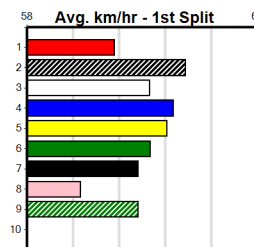

MC GRAFIX & SIGNS

Distance: 400m, Race Type: Mixed 6/7, Total Prizemoney: $2,925
1st: $1,950, 2nd: $600, 3rd: $300, 4th: $75

Watchdog Tips:

Bet:

Form	Box	Wgt	Dist	Track	Date	Time	BON	Margin	1st/2nd (Time)	PIR	Checked	Comment	WR	Split 1	S/P	Grade

1

REEL INFRARED [7]
WBK Dog Aug-22 Sire: AUSSIE INFRARED Dam: SWEET WATERLOO
Owner(s): G Simmons
Trainer: Barry Harper (Seaspray)
Winning Distances: < 300m (0) 300 - 399m (0) 400 - 499m (1) 500 - 599m (0) 600 - 699m (0) > 700m (0)
Winning Weights: 29.3(1)

3rd (6)	29.9	435	SLE	R4	24-Apr-24	25.60	24.60	4.50L	HOT HAILEY (25.29)	S/333				5.44	$6.80	M
3rd (5)	29.8	400	WGL	R1	02-May-24	23.26	22.84	5.00L	ASTON IMAGE (22.92)	M/22				8.65	$5.10	T3-M
3rd (6)	29.3	435	SLE	R1	08-May-24	24.90	24.32	2.50L	PAW BRADLEY (24.73)	M/333				5.44	$12.50	M
5th (6)	29.8	395	TRA	R2	15-May-24	22.98	22.19	7.50L	BEGGIN' (22.49)	M/356				3.91	$8.10	M
7th (6)	30.6	435	SLE	R2	26-May-24	25.75	24.46	15.00	DAINTREE PEDRO (24.72)	M/366				5.44	$5.80	M
2nd (8)	29.3	435	SLE	R2	20-Oct-24	24.91	24.18	0.25L	DR. BELL (24.89)	M/422				5.40	$3.70	M
1st (8)	29.3	435	SLE	R1	27-Oct-24	24.36	24.09	2.00L	ZIPPING TAMIKA (24.50)	M/111				5.20	$4.30	M
4th (6)	29.6	435	SLE	R3	10-Nov-24	25.24	24.30	6.00L	BEST FOR LAST (24.83)	S/634				5.39	$3.60	X67H

Last 3 wins NOT included above

Bx	1st	2nd	3rd	4th	5th	6th	7th	8th
1								
2								
3								
4								
5			1					
6			2	1	1			1
7								
8	1	1				1		

Prize Best	$2855.00
Starts	23.26(5)-2/5/24
Trk/Dts	9-1-1-3
APM	1-0-0-1
	2287

2

LUCKY [6]
BD Dog Oct-22 Sire: FERNANDO BALE Dam: ACCUSED
Owner(s): R Thompson
Trainer: Shona Crawford (Pearcedale)
Winning Distances: < 300m (0) 300 - 399m (0) 400 - 499m (2) 500 - 599m (0) 600 - 699m (0) > 700m (0)
Winning Weights: 29.1(1) 29.4(1)

2nd (1)	29.0	515	SAN	R1	22-Aug-24	29.93	29.31	7.50L	FILL YOUR BOOTS (29.42)	M/2222				5.19	$3.60	7
7th (5)	29.6	515	SAP	R2	02-Sep-24	30.89	29.85	14.00	PAW IKE (29.96)	M/8777				5.29	$8.70	X67
1st (3)	29.1	400	WGL	R3	27-Sep-24	22.80	22.64	3.00L	OUT OF TRICKS (23.01)	M/21				8.44	$1.90	X67
7th (3)	29.5	510	SLE	R6	02-Oct-24	29.58	28.65	14.00	RAPID HEART (28.65)	S/677				9.58	$23.70	RWH
5th (5)	29.1	435	SLE	R9	13-Oct-24	24.99	24.07	8.50L	DAINTREE ASTER (24.41)	M/855				5.51	$13.00	6G
3rd (8)	29.0	400	WGL	R9	22-Oct-24	23.11	22.73	2.00L	CAPTAIN STEVIE (22.99)	S/43				8.47	$3.30	6G
4th (4)	29.2	400	WGL	R9	29-Oct-24	23.04	22.29	8.00L	ENZOLA (22.51)	M/43				8.46	$6.90	X67
2nd (8)	29.1	400	WGL	R10	12-Nov-24	22.81	22.37	2.25L	OUR BOY SHANNON (22.66)	Q/12				8.34	$14.10	6G

Last 3 wins NOT included above

1st (8)	29.4	400	WGL	R1	09-Aug-24	22.74	22.22	6.00L	ARE YOU OKAY (23.15)	M/11		SW		8.41	$4.90	M

Bx	1st	2nd	3rd	4th	5th	6th	7th	8th
1		1						
2								
3	1							1
4				1				
5					1			1
6						1		1
7			1					
8	1	1	1					

Prize Best	$6685.00
Starts	22.74(8)-9/8/24
Trk/Dts	12-2-2-2
APM	7-2-1-2
	4731