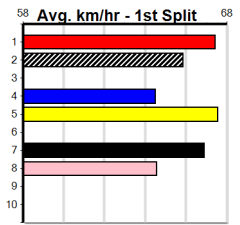

DREAMCHASERS - TICKETS ON SALE NO

11

10:18PM

(VIC time)

Distance: 525m, Race Type: Mixed 4/5, Total Prizemoney: \$3,875
 1st: \$2,600, 2nd: \$800, 3rd: \$400, 4th: \$75

Watchdog Tips:

0 0 0 0

Bet: