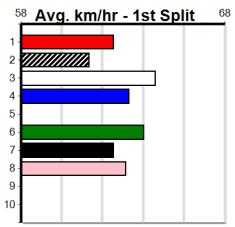

4

7:51PM

(VIC time)

Watchdog Tips: **0 0 0 0** Bet: **.**