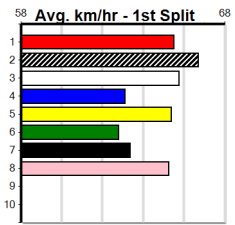

WESTLINK CONTAINER SALES

Distance: 600m, Race Type: Grade 5, Total Prizemoney: $3,940
1st: $2,640, 2nd: $815, 3rd: $410, 4th: $75

8

9:13PM

(VIC time)

Watchdog Tips: **0 0 0 0** Bet: **.**