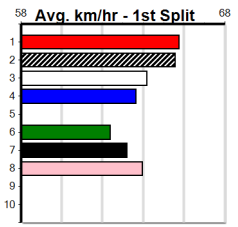

FERNANDO MICK AT STUD

Distance: 525m, Race Type: Grade 5, Total Prizemoney: $3,340
1st: $2,230, 2nd: $690, 3rd: $345, 4th: $75

7
8:52PM
(VIC time)

Watchdog Tips: 0 0 0 0 **Bet:** .