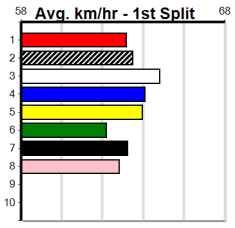

10
9:57PM
(VIC time)

Watchdog Tips: 0 0 0 0 Bet: .