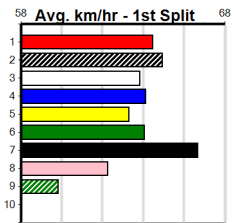

GRV DISTANCE RACING (0-4 WINS)

Distance: 730m, Race Type: Restricted Win, Total Prizemoney: \$3,940
 1st: \$2,640, 2nd: \$815, 3rd: \$410, 4th: \$75

5

8:11PM

(VIC time)

Watchdog Tips:

0 0 0 0

Bet: