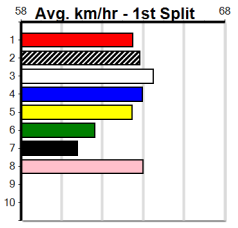

SPORTSBET HT3

Distance: 525m, Race Type: Mixed 6/7 Heat, Total Prizemoney: $3,340
1st: $2,230, 2nd: $690, 3rd: $345, 4th: $75

9

9:33PM
(VIC time)

Watchdog Tips: **0 0 0 0** Bet: **0**