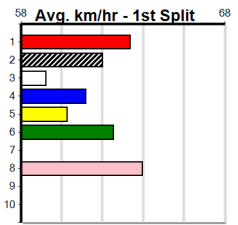

1
6:47PM
(VIC time)

Watchdog Tips:

0 0 0 0

Bet: