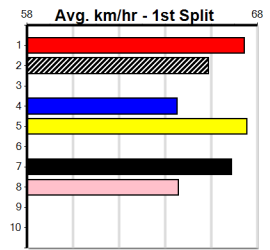

DREAMCHASERS - TICKETS ON SALE NOW

11
10:18PM

(VIC time)

Distance: 525m, Race Type: Mixed 4/5, Total Prizemoney: \$3,875
1st: \$2,600, 2nd: \$800, 3rd: \$400, 4th: \$75

Watchdog Tips:

Bet:

Form Box	Wgt	Dist	Track	Date	Time	BON	Margin	1st/2nd (Time)	PIR	Checked	Comment	WR	Split 1	S/P	Grade
----------	-----	------	-------	------	------	-----	--------	----------------	-----	---------	---------	----	---------	-----	-------