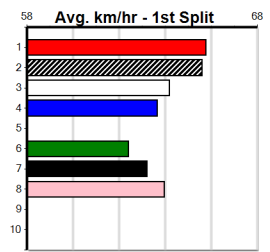

FERNANDO MICK AT STUD

7

8:52PM

(VIC time)

Distance: 525m, Race Type: Grade 5, Total Prizemoney: $3,340
1st: $2,230, 2nd: $690, 3rd: $345, 4th: $75

Watchdog Tips:

Bet:

Form Box	Wgt	Dist	Track	Date	Time	BON	Margin	1st/2nd (Time)	PIR	Checked	Comment	WR	Split 1	S/P	Grade

CASH NOW (NSW)[5]

BE Dog Dec-20 Sire: EL GRAND SENOR Dam: SPARE CASH
Owner(s): J AND J (SYN), M Barber, P Jones Trainer: Maria Barber (Hoddles Creek)
Winning Distances: < 300m (0) 300 - 399m (5) 400 - 499m (4) 500 - 599m (0) 600 - 699m (0) > 700m (0)
Winning Weights: 36.0(1) 36.3(4) 36.5(1) 37.0(1) 37.1(1) 37.5(1)

3rd (5)	37.5	350	HVL	R6	09-Oct-24	19.72	19.45	2.25L ZIPPING PATTY (19.58)	M/6	.	.	.	6.78	$5.90	5
6th (8)	37.7	515	SAP	R12	14-Oct-24	30.83	29.64	10.00 DASHER BALE (30.15)	M/7677	.	.	.	5.34	$9.60	5
5th (8)	37.8	350	HVL	R5	20-Oct-24	19.89	19.25	7.50L OUR REGARDS (19.39)	M/6	.	.	R	6.91	$30.90	5H
3rd (1)	37.6	350	HVL	R9	27-Oct-24	19.58	19.12	3.25L HIGH END CASH (19.37)	M/8	.	.	.	6.78	$28.20	5
5th (7)	37.6	460	WGL	R8	01-Nov-24	26.33	25.71	9.00L PLAY THE VICTIM (25.71)	M/766	.	.	.	6.83	$32.10	5
4th (6)	37.8	350	HVL	R8	11-Nov-24	19.73	19.38	5.50L ZIPPI MUSTANG (19.38)	S/7	.	.	.	6.79	$3.90	5
7th (7)	37.8	350	HVL	R8	15-Nov-24	20.06	19.39	4.50L CYCLONE WILL (19.76)	S/8	.	.	.	6.61	$4.00	T3-5
6th (4)	37.6	515	SAP	R5	18-Nov-24	30.63	29.43	13.00 FORBES SUPREME (29.73)	M/6766	.	.	.	5.21	$48.50	T3-5H

Last 3 wins NOT included above

1st (5)	37.1	460	WGL	R6	11-Jan-24	26.27	26.27	2.00L DUNDEE FIDGET (26.41)	M/222	.	.	.	6.66	$4.30	5
1st (7)	37.0	350	HVL	R8	10-Jul-24	19.62	19.62	1.75L TOMIDA (19.75)	S/8	.	.	.	6.39	$28.00	T3-5
1st (2)	37.5	350	HVL	R8	26-Aug-24	19.33	19.33	1.75L CASHED OUT (19.45)	M/2	.	.	.	6.58	$38.80	T3-5

Box History

Bx	1st	2nd	3rd	4th	5th	6th	7th	8th
1	1	3	3	1	2	1	2	1
2	2	3	1	1	1	2	1	1
3	1	1	1	1	2	1	1	1
4				1	3	4	1	1
5	2			1	4	4	2	2
6	1	1		3	2	2	1	1
7	1	2	2	2	3	1	1	1
8	1			2	3	4	2	2

Prize	$22503.57
Best Starts	30.28(3)-17/4/24
Trk/Dts	96-9-10-7
APM	6-0-2-1 2997