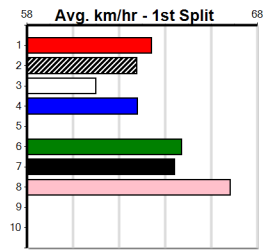

3

7:27PM

(VIC time)

Distance: 525m, Race Type: Mixed 6/7 Heat, Total Prizemoney: $3,340
1st: $2,230, 2nd: $690, 3rd: $345, 4th: $75

Watchdog Tips:

Bet:

Table with columns: Form Box, Wgt, Dist, Track, Date, Time, BON, Margin, 1st/2nd (Time), PIR, Checked, Comment, W/R, Split 1, S/P, Grade

PAW HELION (NSW)[6]
BK Dog Jul-22 Sire: ALLEN DEED Dam: FANTA BALE
Owner(s): B Wheeler
Trainer: Mark Delbridge (Balliang)
Winning Distances: < 300m (0) 300 - 399m (0) 400 - 499m (0) 500 - 599m (2) 600 - 699m (0) > 700m (0)
Winning Weights: 33.4(1) 33.5(1)
Box History table and Prize Best Starts Trk/Dts APM

ASCEND ECSTATIC [7]
BE Bitch Jan-23 Sire: DROOPYS SYDNEY Dam: DAPH'S ASCEND
Owner(s): DAILLY GREYHOUND FARMS (SYN), G Dailly, T Dailly
Trainer: Thomas Dailly (Anakie)
Winning Distances: < 300m (0) 300 - 399m (0) 400 - 499m (1) 500 - 599m (0) 600 - 699m (0) > 700m (0)
Winning Weights: 25.3(1)
Box History table and Prize Best Starts Trk/Dts APM

STAR STAY [7]
BD Dog Feb-22 Sire: FERNANDO BALE Dam: VAN NINDI
Owner(s): SCOTT FORTITUDE (SYN), E Scott, L Scott
Trainer: Emma Scott (Tatura)
Winning Distances: < 300m (0) 300 - 399m (0) 400 - 499m (0) 500 - 599m (1) 600 - 699m (0) > 700m (0)
Winning Weights: 30.8(1)
Box History table and Prize Best Starts Trk/Dts APM

VISTA VANADIUM [7]
RBD Dog Oct-22 Sire: ASTON RUPEE Dam: GYPSY VISTA
Owner(s): G Dailly
Trainer: Thomas Dailly (Anakie)
Winning Distances: < 300m (0) 300 - 399m (0) 400 - 499m (0) 500 - 599m (1) 600 - 699m (0) > 700m (0)
Winning Weights: 37.4(1)
Box History table and Prize Best Starts Trk/Dts APM

*** VACANT BOX ***
Owner(s):
Trainer:
Winning Distances: < 300m (0) 300 - 399m (0) 400 - 499m (0) 500 - 599m (0) 600 - 699m (0) > 700m (0)
Winning Weights:
Box History

1

2

3

4

5