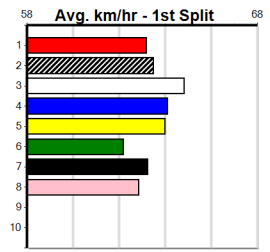

Watchdog Tips:

Bet:

Form Box	Wgt	Dist	Track	Date	Time	BON	Margin	1st/2nd (Time)	PIR	Checked	Comment	WR	Split 1	S/P	Grade

WARM HUGS [7]
BK Dog Jan-23 Sire: FERAL FRANKY Dam: YINDI GIRL TURBO
Owner(s): M Cullen Trainer: Jeffrey Britton (Anakie)
Winning Distances: < 300m (0) 300 - 399m (0) 400 - 499m (1) 500 - 599m (0) 600 - 699m (0) > 700m (0)
Winning Weights: 34.4(1)

3rd (2)	34.6	525	MEP	R2	25-Sep-24	30.65	29.64	0.75L ASTON KOPECK (30.60)	M/6433				5.43	$3.10	M
3rd (6)	34.6	520	GEL	R1	07-Oct-24	31.21	29.88	5.50L MORAINÉ WALLY (30.84)	M/4753				5.54	$2.30	M
2nd (7)	34.9	525	MEP	R1	16-Oct-24	30.39	29.96	0.50L HIGHLY CONNECTED (30.36)	M/4222				5.24	$9.20	M
1st (4)	34.4	400	GEL	R1	01-Nov-24	22.90	22.44	4.25L BRUNO CHOCOLATE (23.20)	Q/22		VO		8.53	$4.50	M
2nd (1)	34.6	525	MEP	R4	06-Nov-24	30.32	29.90	4.75L TARA'S LILY (29.99)	M/4322				5.27	$3.10	7
6th (4)	34.9	515	SAP	R4	11-Nov-24	30.58	29.47	11.00 FLEETWOOD KAZAK (29.82)	M/7766				5.30	$4.00	X67
5th (6)	35.0	525	MEA	R2	16-Nov-24	31.13	29.66	13.00 PAW CRAFTER (30.26)	S/6665				5.33	$9.70	7
4th (8)	35.0	460	GEL	R4	22-Nov-24	26.47	25.89	6.50L SHE'S WIRED (26.02)	S/764				6.93	$1.80	RW

Last 3 wins NOT included above

Bx	1st	2nd	3rd	4th	5th	6th	7th	8th
1		1	1					
2			1					
3								
4	1		1		1	1		
5			1					
6			1		1			
7		1			1			
8			1	1				

Prize Best	$4770.00
Starts	30.32(1)-6/11/24
Trk/Dts	14-1-2-6
APM	9-0-2-4
	3906

LALA BUFFY [7]
BK Dog Jan-23 Sire: DROOPYS SYDNEY Dam: LALA SHIM
Owner(s): DAILLY GREYHOUND FARMS (SYN), G Dailly, T Dailly Trainer: Thomas Dailly (Anakie)
Winning Distances: < 300m (0) 300 - 399m (0) 400 - 499m (0) 500 - 599m (1) 600 - 699m (0) > 700m (0)
Winning Weights: 34.6(1)

5th (8)	34.3	450	BAL	R6	02-Oct-24	25.76	25.12	7.00L RAVEN PETER (25.30)	M/654				6.78	$48.30	RWH
6th (4)	34.2	515	SAP	R5	14-Oct-24	30.86	29.64	13.00 ALABAMA JAMMER (29.97)	M/5666				5.30	$15.70	X67H
6th (6)	34.2	525	MEA	R2	19-Oct-24	30.98	29.71	6.50L SPEEDY RICCARDO (30.55)	M/2544				5.21	$11.60	7
2nd (6)	34.5	450	BAL	R4	23-Oct-24	25.86	24.99	2.25L KIWI MAKAVELI (25.72)	M/644				6.74	$5.90	X67
4th (5)	34.5	450	BAL	R3	30-Oct-24	25.99	25.27	4.00L TINKER LEE (25.72)	S/784				6.77	$35.90	7
5th (5)	34.0	515	SAN	R1	07-Nov-24	30.13	28.99	4.50L FEAT OF STRENGTH (29.83)	S/7444				5.22	$10.50	7
4th (7)	34.3	525	MEP	R10	13-Nov-24	31.15	29.96	15.00 COPPER RUSH (30.17)	M/3333				5.26	$10.70	7
8th (2)	34.2	460	GEL	R7	19-Nov-24	26.82	25.83	15.00 UPSET SUNSET (25.83)	M/667				6.78	$5.20	7

Last 3 wins NOT included above

1st (6)	34.6	525	MEP	R1	18-Sep-24	30.54	29.87	2.00L OREGON JANET (30.67)	M/2111				5.23	$3.70	M

Bx	1st	2nd	3rd	4th	5th	6th	7th	8th
1								
2								1
3								
4						1		
5					1	2		
6	1	1					1	
7				1				
8					2			

Prize Best	$2650.00
Starts	30.54(6)-18/9/24
Trk/Dts	11-1-1-0
APM	5-1-0-0
	1770