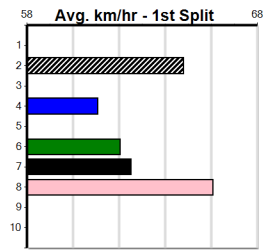

GORSKI TRUCK & TRAILER

2

7:07PM

(VIC time)

Distance: 525m, Race Type: Maiden, Total Prizemoney: $2,860
1st: $1,900, 2nd: $590, 3rd: $295, 4th: $75

Watchdog Tips: ☐ ☐ ☐ ☐ ☐ Bet:

Form Box	Wgt	Dist	Track	Date	Time	BON	Margin	1st/2nd (Time)	PIR	Checked	Comment	WR	Split 1	S/P	Grade

1

POCKET RIOT [M]
BK Bitch Sep-22 Sire: ALLEN DEED Dam: BLUE SKY RIOT Trainer: Colin Bermingham (Mount Mercer)
Owner(s): S Camden-bermingham
Winning Distances: < 300m (0) 300 - 399m (0) 400 - 499m (0) 500 - 599m (0) 600 - 699m (0) > 700m (0)
Winning Weights:

Bx	1st	2nd	3rd	4th	5th	6th	7th	8th
1								
2								
3								
4								
5								
6								
7								
8								

Last 3 wins NOT included above

Prize Best	$0
Starts	0-0-0-0
Trk/Dts	0-0-0-0
APM	0

2

FAGES [M]
BK Dog Oct-22 Sire: ASTON RUPEE Dam: SWEET AS EMM Trainer: Brendan Pursell (Lara)
Owner(s): N Mugavin
Winning Distances: < 300m (0) 300 - 399m (0) 400 - 499m (0) 500 - 599m (0) 600 - 699m (0) > 700m (0)
Winning Weights:

Bx	1st	2nd	3rd	4th	5th	6th	7th	8th
1								
2			2					
3								
4								
5								
6								
7								
8								

Last 3 wins NOT included above

Prize Best	$590.00
Starts	30.25(2)-20/11/24
Trk/Dts	2-0-0-2
APM	590

3

ASTON ALIGHT [M]
BD Bitch Nov-22 Sire: FERNANDO BALE Dam: ASTON FLAME Trainer: Darren Archer (Nilma North)
Owner(s): R Borda
Winning Distances: < 300m (0) 300 - 399m (0) 400 - 499m (0) 500 - 599m (0) 600 - 699m (0) > 700m (0)
Winning Weights:

Bx	1st	2nd	3rd	4th	5th	6th	7th	8th
1								
2								
3								
4								
5								
6								
7								
8								

Last 3 wins NOT included above

Prize Best	$0
Starts	0-0-0-0
Trk/Dts	0-0-0-0
APM	0

4

COSENZA [M]
BK Bitch Feb-23 Sire: SHIMA SHINE Dam: BIODIESEL Trainer: Robert Britton (Lara)
Owner(s): Hardison Britton (SYN), R Britton, M Britton
Winning Distances: < 300m (0) 300 - 399m (0) 400 - 499m (0) 500 - 599m (0) 600 - 699m (0) > 700m (0)
Winning Weights:

Bx	1st	2nd	3rd	4th	5th	6th	7th	8th
1								
2						1		
3								
4						1		
5								
6								
7								
8								1

Last 3 wins NOT included above

Prize Best	$0.00
Starts	31.10(8)-20/11/24
Trk/Dts	4-0-0-0
APM	0

5

NEW HEIGHTS [M]
BK Dog May-23 Sire: KURO KISMET Dam: RIVIERA CRUZ Trainer: Matthew Clark (Briagolong)
Owner(s): M Clark
Winning Distances: < 300m (0) 300 - 399m (0) 400 - 499m (0) 500 - 599m (0) 600 - 699m (0) > 700m (0)
Winning Weights:

Bx	1st	2nd	3rd	4th	5th	6th	7th	8th
1								
2								
3								
4								
5								
6								
7								
8								

Last 3 wins NOT included above

Prize Best	$0
Starts	FSH
Trk/Dts	0-0-0-0
APM	0