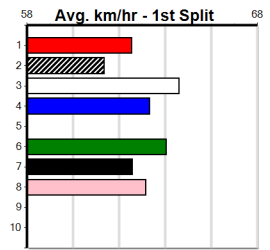

4

7:51PM

(VIC time)

Distance: 525m, Race Type: Mixed 6/7 Heat, Total Prizemoney: $3,340
1st: $2,230, 2nd: $690, 3rd: $345, 4th: $75

Watchdog Tips:

Bet:

Form Box	Wgt	Dist	Track	Date	Time	BON	Margin	1st/2nd (Time)	PIR	Checked	Comment	WR	Split 1	S/P	Grade

1 COOPER'S LEGACY (SA)[7]
BK Dog Feb-23 Sire: BARCIA BALE Dam: LILY PAD
Owner(s): A Lapinskas Trainer: Lisa Delbridge (Balliang)
Winning Distances: < 300m (0) 300 - 399m (0) 400 - 499m (1) 500 - 599m (0) 600 - 699m (0) > 700m (0)
Winning Weights: 32.8(1)

1st (4)	32.8	460	GEL	R2	04-Oct-24	26.04	25.69	6.00L FLEETWOOD ODIN (26.43)	S/321	.	SW	.	6.89	$5.80	MH
4th (6)	32.9	460	GEL	R4	11-Oct-24	26.58	25.86	9.00L PAW GORDY (25.95)	S/744	.	.	.	6.81	$7.40	MF
2nd (8)	32.7	450	BAL	R9	16-Oct-24	25.66	25.02	2.50L PAW GORDY (25.50)	S/633	.	.	.	6.83	$6.20	7
3rd (1)	33.0	450	BAL	R5	24-Oct-24	25.85	25.39	6.50L SIZZLE JACK (25.39)	S/456	.	.	.	6.63	$8.80	7
3rd (8)	32.8	515	SAP	R2	28-Oct-24	30.35	29.42	10.00 MILES APART (29.66)	M/4443	.	.	.	5.24	$8.30	7
7th (5)	32.8	525	MEP	R4	06-Nov-24	31.06	29.90	16.00 TARA'S LILY (29.99)	M/7677	.	.	.	5.35	$17.50	7
3rd (4)	32.6	525	MEP	R3	13-Nov-24	30.37	29.96	2.25L DESIRABILITY (30.22)	S/5433	.	.	.	5.29	$20.30	7
5th (1)	32.6	525	MEP	R4	20-Nov-24	30.88	30.03	6.50L JUDGEMENTAL (30.43)	M/2225	.	.	.	5.24	$3.20	X67

Last 3 wins NOT included above

Bx	1st	2nd	3rd	4th	5th	6th	7th	8th
1			1		1			
2								
3								
4	1			1				
5								1
6			1	1				
7				1				1
8		1	1			1		

Prize Best	$3715.00
Starts	30.37(4)-13/11/24
Trk/Dts	12-1-1-4
APM	6-0-0-2
	3036

2 LADY MONTANA [6] Biks
BK Bitch Jan-22 Sire: SHIMA SHINE Dam: LITTLE BIDDY
Owner(s): L Repici Trainer: Phillip Repici (Hampton Park)
Winning Distances: < 300m (0) 300 - 399m (1) 400 - 499m (1) 500 - 599m (0) 600 - 699m (0) > 700m (0)
Winning Weights: 25.6(1) 26.0(1)

6th (1)	27.4	510	SLE	R6	18-Oct-24	29.77	29.06	11.00 HAWKEYED KID (29.06)	S/776	.	.	.	9.50	$14.10	T3-RW
6th (3)	27.1	460	WGL	R5	22-Oct-24	26.97	25.79	14.00 CUFF MODEL (26.02)	S/766	.	.	.	6.90	$79.60	X67
5th (4)	28.0	400	WGL	R10	25-Oct-24	23.15	22.52	2.75L SUMMER SUNSET (22.97)	S/85	.	.	.	8.79	$74.90	X67
4th (6)	27.7	400	WGL	R10	01-Nov-24	23.18	22.49	6.50L SUMMER SUNSET (22.74)	S/84	.	.	.	8.76	$28.50	6G
2nd (8)	27.6	400	WGL	R10	07-Nov-24	23.63	22.67	7.00L JASON ROSE (23.17)	S/55	.	.	.	8.91	$7.60	T3-RW
7th (7)	27.1	400	WGL	R10	12-Nov-24	23.34	22.37	10.00 OUR BOY SHANNON (22.66)	S/67	.	.	.	8.97	$64.50	6G
4th (4)	26.9	525	MEP	R4	20-Nov-24	30.71	30.03	4.00L JUDGEMENTAL (30.43)	S/6664	.	.	.	5.48	$77.90	X67
3rd (3)	26.8	510	SLE	R5	24-Nov-24	29.68	29.02	6.50L SELECT RONAN (29.24)	S/863	.	.	.	9.62	$65.40	X67

Last 3 wins NOT included above

Bx	1st	2nd	3rd	4th	5th	6th	7th	8th
1	2		2		2	2	2	2
2				1	2	2		
3			3	2		4		
4	1	1	1	2				
5		1	2	1	1	1	2	
6	1	4	1	1	1			1
7		1	2	3			2	1
8	1	2	1	1	1	1		2

Prize Best	$6905.00
Starts	30.71(4)-20/11/24
Trk/Dts	65-2-3-14
APM	2-0-0-0
	2284