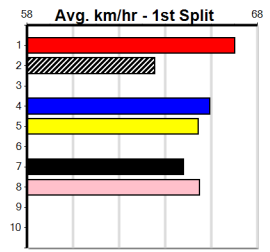

Owner(s):
 Winning Distances: < 300m (0) 300 - 399m (0) 400 - 499m (0) 500 - 599m (0) 600 - 699m (0) > 700m (0)
 Winning Weights:

Box History

12
10:37PM

(VIC time)

Distance: 525m, Race Type: Grade 5, Total Prizemoney: \$3,340
1st: \$2,230, 2nd: \$690, 3rd: \$345, 4th: \$75