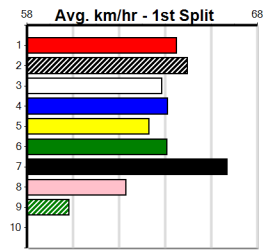

GRV DISTANCE RACING (0-4 WINS)

Distance: 730m, Race Type: Restricted Win, Total Prizemoney: $3,940
1st: $2,640, 2nd: $815, 3rd: $410, 4th: $75

Watchdog Tips:

Bet:

Form Box	Wgt	Dist	Track	Date	Time	BON	Margin	1st/2nd (Time)	PIR	Checked	Comment	WR	Split 1	S/P	Grade

1

CANYA VIVI (NSW)[6]
BK Bitch Oct-22 Sire: SHIMA SHINE Dam: JOYFUL Trainer: Matthew Lanigan (Rowsley)
Owner(s): G Lanigan
Winning Distances: < 300m (0) 300 - 399m (0) 400 - 499m (0) 500 - 599m (1) 600 - 699m (1) > 700m (0)
Winning Weights: 26.0(1) 27.0(1)

2nd (1)	27.0	485	HOR	R7	03-Sep-24	27.66	27.28	3.25L KURRACA KID (27.45)	M/333	.	.	.	6.71	$3.20	X67
2nd (4)	27.1	650	SHP	R5	09-Sep-24	37.72	37.49	3.5L JAMARRA (37.49)	Q/1112	.	.	.	17.33	$15.80	RW
1st (2)	27.0	660	BAL	R5	18-Sep-24	39.09	39.09	0.05L PAW HELION/BLACK THUMB	Q/5545	.	SW	.	13.58	$4.10	RW
2nd (7)	27.1	730	MEP	R5	25-Sep-24	43.49	43.45	0.75L VISTA ARGON (43.45)	M/3554	.	.	.	5.15	$4.30	RW
6th (2)	27.3	680	GEL	R5	04-Oct-24	40.18	39.74	6.50L MY MUM ROCKS (39.74)	M/4885	.	.	.	19.16	$3.00	RW
2nd (1)	26.6	650	WBL	R4	10-Oct-24	37.78	37.25	7.50L PASS MARK (37.25)	M/222	.	.	.	17.62	$17.40	S
2nd (7)	27.2	680	WGL	R4	04-Nov-24	39.62	39.26	5.50L INFRA ROCK (39.26)	Q/222	.	.	.	18.56	$3.20	RW
7th (7)	27.2	650	SHP	R6	11-Nov-24	38.01	37.40	9.00L ANNABELLA ROSE (37.40)	M/4567	.	.	.	17.91	$8.60	RW

Last 3 wins NOT included above

1st (7)	26.0	515	SAP	R1	22-Jul-24	30.68	29.48	6.00L FORTY FOUR SONS (31.07)	Q/2251	.	.	.	5.18	$9.90	M

Box History

Bx	1st	2nd	3rd	4th	5th	6th	7th	8th
1		2						
2	1					1		
3								
4		1						
5			1					
6								
7	1	2					1	
8			1			1		

Prize					$9657.50			
Best Starts				43.49(7)	25/9/24			
Trk/Dts					13-2-5-2			
APM					1-0-1-0			
					5925			

2

ANNABELLA ROSE [5]
BK Bitch Apr-22 Sire: FERNANDO BALE Dam: MY AMERICAN GIRL Trainer: Andrew Paraskevas (Pearcedale)
Owner(s): SPARKLE AND FADE (SYN), J Paraskevas, A Paraskevas
Winning Distances: < 300m (0) 300 - 399m (0) 400 - 499m (3) 500 - 599m (0) 600 - 699m (1) > 700m (0)
Winning Weights: 28.1(1) 28.3(1) 28.8(1) 28.9(1)

2nd (7)	28.8	510	SLE	R5	08-Sep-24	28.72	28.65	1.25L DR. GILLIAN (28.65)	S/112	.	.	.	9.13	$2.70	RWH
4th (2)	28.7	515	SAN	R5	12-Sep-24	30.18	29.20	3.25L THORKILDSEN (29.96)	Q/4344	.	SW	.	5.21	$1.70	RWF
2nd (6)	28.4	500	BEN	R6	20-Sep-24	28.49	28.29	1.00L PIEBALD (28.44)	S/333	.	.	.	6.72	$3.00	RWH
4th (3)	28.3	515	SAP	R6	21-Oct-24	30.03	29.38	9.50L PRETTY HOT (29.38)	M/6555	.	.	.	5.23	$4.50	5
4th (3)	28.5	595	SAP	R6	28-Oct-24	34.67	34.07	7.50L PAW BODHI (34.16)	M/3444	.	.	.	9.42	$7.70	RWH
3rd (1)	28.3	595	SAN	R9	07-Nov-24	34.73	34.22	7.50L PAW BODHI (34.22)	M/4333	.	.	.	9.32	$5.60	RWF
1st (1)	28.3	650	SHP	R6	11-Nov-24	37.40	37.40	2.75L GRACE BURGESS (37.58)	M/1111	.	.	.	17.09	$3.00	RW
2nd (5)	28.4	660	BAL	R6	20-Nov-24	38.26	38.04	3.25L INFRA ROCK (38.04)	M/1111	.	.	.	12.64	$3.70	RW

Last 3 wins NOT included above

1st (5)	28.8	400	WGL	R1	12-Mar-24	22.88	22.55	2.50L JOCELYN WILL DO (23.05)	M/11	.	.	.	8.33	$2.00	MH
1st (2)	28.9	400	WGL	R1	25-Mar-24	22.67	22.46	1.5L ABWAND LUMENS (22.77)	M/11	.	.	.	8.39	$1.70	X67H
1st (5)	28.1	460	WGL	R9	23-Jul-24	25.85	25.66	4.00L PAW ISABELLE (26.12)	Q/111	.	.	.	6.52	$2.40	X67

Box History

Bx	1st	2nd	3rd	4th	5th	6th	7th	8th
1	1		1					
2	1		1	1				
3				2				
4								
5	2	1		1				
6	1							
7	1		1					
8		1		2				

Prize					$14135.00			
Best Starts					FSD			
Trk/Dts					17-4-4-2			
APM					0-0-0-0			
					7353