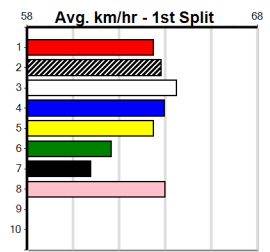

9

9:33PM

(VIC time)

Distance: 525m, Race Type: Mixed 6/7 Heat, Total Prizemoney: $3,340
1st: $2,230, 2nd: $690, 3rd: $345, 4th: $75

Watchdog Tips:

Bet:

Form Box	Wgt	Dist	Track	Date	Time	BON	Margin	1st/2nd (Time)	PIR	Checked	Comment	WR	Split 1	S/P	Grade

1

TOO COLD [7]
WBK Dog Mar-23 Sire: FERNANDO BALE Dam: MEPUNGA SPECTRE
Owner(s): J Shaw Trainer: James Shaw (Seymour)
Winning Distances: < 300m (0) 300 - 399m (0) 400 - 499m (1) 500 - 599m (0) 600 - 699m (0) > 700m (0)
Winning Weights: 33.3(1)

5th (5)	32.6	460	GEL	R4	28-Sep-24	26.71	25.58	7.50L FLEETWOOD EROS (26.20)	M/777				6.78	$6.20	M
3rd (2)	32.7	450	SHP	R1	07-Oct-24	25.89	25.40	5.00L COPPER RUSH (25.56)	S/544				6.86	$3.10	M
4th (4)	32.7	450	SHP	R1	14-Oct-24	25.91	25.13	2.00L LUCKY LISA (25.78)	M/555				6.87	$4.10	M
4th (5)	33.2	600	MEP	R3	23-Oct-24	35.65	34.65	12.00 PAW KILTER (34.83)	M/3333				9.31	$5.30	RW
1st (5)	33.3	450	SHP	R1	28-Oct-24	25.65	25.13	3.5L QUEST FOR SPIRIT (25.89)	Q/111				6.65	$9.30	M
3rd (6)	33.3	450	SHP	R9	01-Nov-24	25.61	25.11	6.00L GOLIATH (25.21)	S/443		V10		6.85	$12.40	X67
5th (5)	33.6	525	MEP	R9	13-Nov-24	31.06	29.96	7.00L KIWI JAY (30.58)	S/3444				5.26	$5.80	7
4th (7)	33.1	525	MEP	R3	20-Nov-24	30.88	30.03	6.00L BOLD BERT (30.48)	M/5544				5.41	$1.90	7

Last 3 wins NOT included above

Bx	1st	2nd	3rd	4th	5th	6th	7th	8th
1		1						
2			1					
3				1				
4					1			
5	1	1		1	2			
6			1					
7				1				
8						1		

Prize Best	$3885.00
Starts	30.48(1)-18/9/24
Trk/Dts	13-1-2-3
APM	4-0-1-0
	3235

2

KARUNA [7]
F Bitch Nov-22 Sire: ASTON RUPEE Dam: SILKY RIOT
Owner(s): BEST BET (SYN), P Galea, F Spiteri Trainer: Paul Galea (Melton West)
Winning Distances: < 300m (0) 300 - 399m (1) 400 - 499m (0) 500 - 599m (0) 600 - 699m (0) > 700m (0)
Winning Weights: 27.7(1)

1st (7)	27.7	390	BAL	R1	31-Oct-24	22.42	22.23	2.00L SUFFOLK PARK (22.54)	Q/11				8.40	$3.70	M
4th (5)	27.8	390	BAL	R4	06-Nov-24	22.95	21.76	9.00L PAW WHITLEY (22.34)	M/75				8.64	$13.70	X67
3rd (7)	28.0	450	BAL	R5	11-Nov-24	26.09	25.77	3.5L GO NOW (25.86)	M/334				6.67	$2.00	T3-7
2nd (7)	28.0	525	MEP	R4	20-Nov-24	30.64	30.03	3.00L JUDGEMENTAL (30.43)	M/1133				5.15	$21.50	X67

Last 3 wins NOT included above

Bx	1st	2nd	3rd	4th	5th	6th	7th	8th
1								
2								
3								
4								
5					1			
6								
7	1	1	1					
8								

Prize Best	$2605.00
Starts	30.64(7)-20/11/24
Trk/Dts	4-1-1-1
APM	1-0-1-0
	2605