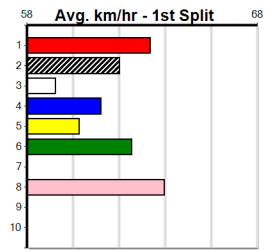

Distance	Time	Greyhound	Date Set
525m	29.376	ALLEN DEED	03-Jan-15
600m	33.911	DYNA DOUBLE ONE	06-Feb-16
730m	41.933	SPACE STAR	28-Feb-15

The Meadows

1

6:47PM

(VIC time)

Distance: 525m, Race Type: Maiden, Total Prizemoney: \$2,860
1st: \$1,900, 2nd: \$590, 3rd: \$295, 4th: \$75