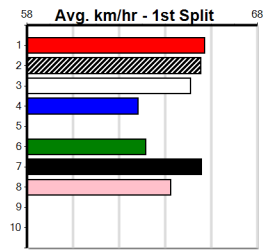

TOTAL CONTAINER SOLUTIONS

Distance: 525m, Race Type: Grade 5, Total Prizemoney: $3,340
1st: $2,230, 2nd: $690, 3rd: $345, 4th: $75

Watchdog Tips:

Bet:

Table with columns: Form Box, Wgt, Dist, Track, Date, Time, BON, Margin, 1st/2nd (Time), PIR, Checked, Comment, W/R, Split 1, S/P, Grade

HOCUS POCUS [5]
BE Bitch Sep-21 Sire: FERNANDO BALE Dam: AMELIA CHRISTA
Owner(s): R Moore
Trainer: Christian Schmidt (Devon Meado)
Winning Distances: < 300m (0) 300 - 399m (0) 400 - 499m (2) 500 - 599m (5) 600 - 699m (0) > 700m (0)
Winning Weights: 26.3(1) 26.4(1) 26.5(1) 26.6(1) 26.8(2) 27.1(1)
Last 3 wins NOT included above

MILITANT STORM [5]
BD Bitch Nov-20 Sire: FERNANDO BALE Dam: MILITANT SPIRIT
Owner(s): K Hunt
Trainer: Ken Hunt (Eaglehawk)
Winning Distances: < 300m (0) 300 - 399m (2) 400 - 499m (10) 500 - 599m (3) 600 - 699m (0) > 700m (0)
Winning Weights: 26.9(1) 27.1(1) 27.2(1) 27.3(1) 27.5(1) 27.6(2) 27.7(2) 28.0(2) 28.1(2) 28.2(1) 28.4(1)
Last 3 wins NOT included above

MAGIC DARK STAR [5]
BK Bitch Jan-22 Sire: FABREGAS Dam: TAPESTRY TEARS
Owner(s): Magical Speed (SYN), T Johnson, E Scott, L Scott
Trainer: Greg Johnson (Point Cook)
Winning Distances: < 300m (0) 300 - 399m (0) 400 - 499m (4) 500 - 599m (1) 600 - 699m (0) > 700m (0)
Winning Weights: 26.6(1) 27.0(1) 27.1(2) 27.2(1)
Last 3 wins NOT included above

ALE [5]
BD Dog Jan-22 Sire: FERNANDO BALE Dam: TIGGERLONG GINGA
Owner(s): J Strutt
Trainer: Rebecca Gibbons (Avalon)
Winning Distances: < 300m (0) 300 - 399m (0) 400 - 499m (1) 500 - 599m (4) 600 - 699m (0) > 700m (0)
Winning Weights: 31.4(1) 31.9(1) 32.2(1) 32.5(1) 32.6(1)
Last 3 wins NOT included above

*** VACANT BOX ***
Sire: Dam:
Owner(s):
Trainer:
Winning Distances: < 300m (0) 300 - 399m (0) 400 - 499m (0) 500 - 599m (0) 600 - 699m (0) > 700m (0)
Winning Weights:

1

2

3

4

5