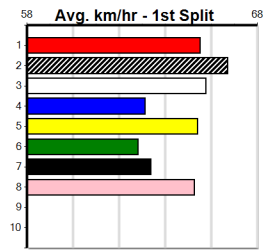

WESTLINK CONTAINER SALES

8

9:13PM

(VIC time)

Distance: 600m, Race Type: Grade 5, Total Prizemoney: $3,940
1st: $2,640, 2nd: $815, 3rd: $410, 4th: $75

Watchdog Tips:

Bet:

Form Box	Wgt	Dist	Track	Date	Time	BON	Margin	1st/2nd (Time)	PIR	Checked	Comment	WR	Split 1	S/P	Grade

1 SINGLE LADIES [5]

BK Bitch Jan-22 Sire: BERNARDO Dam: MY GAL PENNY
Owner(s): Beyonce (SYN), M Willoughby, A Oliver, L Hughes, C Austin
Trainer: Michele Berry (Mount Camel)
Winning Distances: < 300m (0) 300 - 399m (0) 400 - 499m (0) 500 - 599m (4) 600 - 699m (1) > 700m (0)
Winning Weights: 26.7(1) 26.9(2) 27.0(1) 27.3(1)

7th (2)	27.7	500	BEN	R7	09-Oct-24	29.17	28.32	13.00	SCOTT AQUAPHOBIA (28.32)	M/446			6.76	$5.90	T3-RW
7th (5)	27.1	485	HOR	R5	15-Oct-24	28.16	26.97	11.00	PARABOLE RICO (27.43)	Q/477			6.75	$63.90	RW
4th (1)	27.2	660	BEN	R4	18-Oct-24	38.99	38.39	8.50	INFRA ROCK (38.39)	Q/2235			4.20	$30.70	RW
5th (5)	27.0	545	BAL	R8	23-Oct-24	31.47	31.08	6.00	KNOCKOUT NORM (31.08)	M/3455			6.85	$168.20	5
1st (4)	26.9	600	MEA	R1	26-Oct-24	34.97	34.60	0.50	VIRAT (35.00)	M/1111		SW	9.04	$11.10	RW
1st (8)	27.0	515	SAP	R12	02-Nov-24	29.76	29.56	6.50	BE YOURSELF (30.18)	Q/2111			5.22	$1.80	5NP
5th (8)	27.1	515	SAN	R6	07-Nov-24	30.18	28.99	8.50	BERN BY (29.59)	M/6755			5.28	$15.60	5
6th (2)	27.2	600	MEP	R4	13-Nov-24	35.27	34.58	6.00	PAW ERINA (34.86)	Q/4666			9.24	$14.00	RWH

Last 3 wins NOT included above

1st (1)	26.7	520	IPS	R1	13-Apr-24	30.84	30.00	6.50	ICE COOL CHICK (31.30)	11	11		5.32	$2.30	M
1st (1)	26.9	520	BGC	R1	18-Apr-24	30.40	29.96	3.00	DAYSEA'S RORY (30.62)	11	11		5.66	$7.00	NNP
1st (1)	27.3	595	SAP	R7	19-Aug-24	34.88	34.53	0.50	CLASSIC GREY (34.91)	M/2222			9.43	$3.20	RW

Box History

Bx	1st	2nd	3rd	4th	5th	6th	7th	8th
1	3			1			1	2
2		3		2	1		1	2
3				2		1	1	2
4	1				1	1		1
5					2			1
6					1	1	1	
7		1	1		1			1
8	1				3			

Prize Best Starts Trk/Dts APM: $28780.00, 34.97(4)-26/10/24, 41-5-4-1, 2-1-0-0, 14135