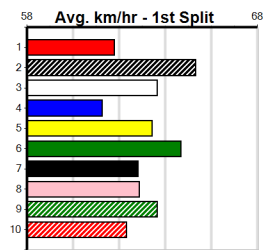

Bendigo

3

3:32PM

(VIC time)

HIP POCKET BENDIGO

Distance: 425m, Race Type: Tier 3 - Grade 6, Total Prizemoney: $1,530
1st: $1,000, 2nd: $320, 3rd: $160, 4th: $50

SODA PHOENIX (2) hasn't had a lot of luck since scoring here in 24.08 and she will find this a lot easier. DOOKIE GIBLET (3) has been placed in four of eight here and he will be prominent throughout. ATLAS AMAZON (6) is showing some promise.

Watchdog Tips: 2 3 6 7 Bet: Box Trifecta 2,3,6,7 ($10 for 41.67%)

MICK'S DELIGHT [6] One paced, will get buried back early, tested $16.00
Owner(s): P Clark
Winning Distances: < 300m (0) 300 - 399m (1) 400 - 499m (1) 500 - 599m (0) 600 - 699m (0) > 700m (0)
Winning Weights: 28.6(1) 28.7(1)
1st (3) 28.7 425 BEN R9 15-May-24 24.80 24.04 1.00L MAX TANGO (24.85) M/211 . . . SW . . . 6.77 $49.10 T3-7
7th (6) 29.1 425 BEN R4 22-May-24 25.22 24.25 14.00 SANDY'S LUNAR (24.25) M/877 . . . . . 6.84 $45.60 6G
7th (4) 29.1 395 TRA R11 03-Jun-24 23.46 22.68 9.00L SKY BLAZER (22.86) S/777 . . . V10 . . . 4.35 $69.30 6G
8th (4) 28.6 450 WBL R5 01-Jul-24 27.28 25.65 22.00 REV MICHAEL (25.77) S/777 . . . V0 . . . 7.09 $34.00 X67
ST (-) 29.6 425 BEN 18-Sep-24 25.17 . . . 2.50L Trial Cleared S/33 . . . 2of4 . . . 6.68 . . . ST
8th (8) 28.7 425 BEN R9 26-Sep-24 25.30 24.09 11.00 IN SECRET (24.57) S/887 . . . . . 6.87 $40.20 T3-6
6th (7) 30.2 400 GEL R11 05-Nov-24 23.72 22.46 12.00 BERT DEEDS (22.91) S/86 . . . . . 9.09 $39.60 6G
7th (8) 30.6 425 BEN R9 13-Nov-24 25.62 24.27 15.00 HILLBILLY ROCKY (24.59) M/677 . . . . . 6.91 $48.40 T3-RW
Last 3 wins NOT included above
1st (6) 28.6 395 TRA R2 18-Mar-24 22.84 22.19 12.00 JESSICA GEM (23.63) M/111 . . . . . $8.10 T3-M

SODA PHOENIX [6] Top maiden winner here, luckless since, can atone $2.80
Owner(s): L Mizzi
Winning Distances: < 300m (0) 300 - 399m (1) 400 - 499m (1) 500 - 599m (0) 600 - 699m (0) > 700m (0)
Winning Weights: 30.2(1) 30.3(1)
6th (1) 30.4 390 SHP R3 16-Sep-24 22.79 22.08 8.00L PEAKY AVENGER (22.24) M/24 . . . . . 8.60 $2.90 7
2nd (7) 30.4 390 SHP R9 03-Oct-24 22.69 22.08 0.10L HE'S A ROCK (22.69) Q/13 . . . V3 . . . 8.46 $2.50 T3-7
6th (7) 30.7 390 SHP R3 14-Oct-24 23.16 21.74 12.00 LEONESSA (22.32) M/666 . . . . . 8.82 $10.80 X67
1st (2) 30.3 425 BEN R3 19-Oct-24 24.08 24.08 2.00L BONA VISTA (24.22) M/111 . . . . . 6.61 $2.70 7
3rd (4) 30.1 425 BEN R4 25-Oct-24 24.63 23.88 11.00 CRACKERJACK TONK (23.88) M/674 . . . . . 6.74 $6.70 6G
F (5) 30.4 390 SHP R10 28-Oct-24 0.00 21.85 . . . COSMIC REWARD (22.05) M/88 . . . V0 . . . 10.02 $14.50 X67
5th (6) 29.5 400 WAG R9 15-Nov-24 23.77 22.75 15.00 BE NIMBLE (22.75) $3.40 5
6th (4) 29.6 400 WAG R5 22-Nov-24 23.70 22.94 11.00 TIGGERLONG BINGO (22.94) $19.00 5
Last 3 wins NOT included above
1st (4) 30.2 390 SHP R2 05-Aug-24 22.46 22.08 2.25L FAWN DINGO (22.60) Q/11 . . . SW W . . . 8.38 $2.00 M