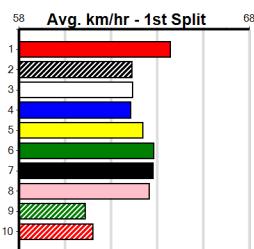

AG TYRES & WHEELS

Distance: 500m, Race Type: Tier 3 - Grade 7, Total Prizemoney: $1,740
1st: $1,150, 2nd: $360, 3rd: $180, 4th: $50

FAWN DINGO (7) has been racing well in better company of late and she will be prominent throughout. SHALL BE QUICK (5) has been racing in consistent style and she can settle on the speed. TAMMY ROAD (1) is getting stronger all the time

Watchdog Tips: **7** **5** **1** **2** **Bet:** **Box** **Quinnella 1,2,5,7 ($10 for 166.67%)**

Form Box Wgt Dist Track Date Time BON Margin 1st/2nd (Time) PIR Checked Comment W/R Split 1 S/P Grade

1

TAMMY ROAD [7] Settles on the speed, getting stronger, threat **$4.60**

BD Bitch Oct-22 Sire: FERAL FRANKY Dam: NORDEGREN Trainer: Aaron Debattista (Toolleen)

Owner(s): A Debattista
Winning Distances: < 300m (0) 300 - 399m (0) 400 - 499m (1) 500 - 599m (0) 600 - 699m (0) > 700m (0)
Winning Weights: 28.4(1)

2nd (8) 28.0 425 BEN R1 18-Oct-24 24.46 23.95 1.25L SWEET LOVE (24.37) Q/333 6.73 $4.20 M
5th (6) 28.0 425 BEN R1 25-Oct-24 24.58 23.88 6.50L NANCY DEVERE (24.14) M/556 6.66 $6.40 M
4th (8) 28.1 525 MEP R2 30-Oct-24 31.01 29.86 5.00L MORAIN JOKER (30.67) M/3334 5.26 $6.80 M
1st (1) 28.4 425 BEN R1 04-Nov-24 24.29 23.81 4.50L LADY HALIME (24.60) M/111 6.67 $1.60 T3-M
5th (1) 28.3 500 BEN R7 08-Nov-24 28.61 28.25 2.75L LEAVE ME IN (28.42) M/345 6.72 $4.20 RW
2nd (6) 28.3 500 BEN R2 13-Nov-24 28.62 28.49 2.00L PIP (28.50) M/322 6.69 $1.80 T3-RW
2nd (1) 28.1 450 SHP R8 21-Nov-24 25.85 25.58 1.00L AUDITION (25.78) M/222 6.75 $1.70 T3-RW

Last 3 wins NOT included above

Box History									
Bx	1st	2nd	3rd	4th	5th	6th	7th	8th	
1	1	1	1	1	1				
2									
3									
4									
5									
6			1		1				
7									
8	1	1	1						
Prize Best								$2275.00	
Starts	28.61(1)-8/11/24							7-1-3-0	
Trk/Dts								2-0-1-0	
APM								2171	

2

HOT SPOT [7] Far from disgraced last time, may be value **$7.50**

BK Bitch Jun-22 Sire: FERAL FRANKY Dam: DREAMING Trainer: Katrina Evans (Kyneton)

Owner(s): Gisborne Grumps (SYN), J Grant, J Prater, P Brun
Winning Distances: < 300m (0) 300 - 399m (1) 400 - 499m (0) 500 - 599m (0) 600 - 699m (0) > 700m (0)
Winning Weights: 25.9(1)

6th (4) 25.5 390 SHP R9 19-Jul-24 22.96 22.28 3.5L URANA EXPRESS (22.72) M/35 8.80 $10.50 X67
2nd (6) 25.5 390 BAL R3 18-Aug-24 22.81 22.21 2.75L FAST LEGS (22.62) M/12 8.45 $13.10 T3-7
6th (8) 25.4 390 SHP R10 14-Sep-24 23.36 22.12 12.00 CRYPTO PRINCE (22.54) M/66 8.79 $6.40 7
2nd (1) 26.4 425 BEN R3 23-Oct-24 24.39 24.02 0.50L ZIPPING GEPPETTO (24.35) M/111 6.60 $4.20 T3-7
5th (8) 26.0 390 BAL R10 28-Oct-24 22.69 22.09 9.00L THAT'S MY COUSIN (22.09) M/65 8.56 $4.90 T3-7
4th (8) 26.0 425 BEN R9 04-Nov-24 24.47 23.81 5.50L GOSSIP GIRL (24.11) M/555 6.76 $5.00 T3-7
5th (3) 25.4 425 BEN R9 13-Nov-24 24.85 24.27 3.75L HILLBILLY ROCKY (24.59) M/566 6.87 $2.70 T3-RW
3rd (5) 25.4 425 BEN R3 20-Nov-24 24.43 24.19 2.75L WINE LOVER (24.26) Q/233 6.70 $3.40 7

Last 3 wins NOT included above

1st (7) 25.9 300 HVL R1 17-May-24 17.10 16.92 4.75L DOONGALLA GAL (17.42) $2.20 T3-M

Box History									
Bx	1st	2nd	3rd	4th	5th	6th	7th	8th	
1	1	1	1						
2				1					
3					1				
4							1		
5			1						
6		1							
7	1	1	1	1	1				
8				1	1	1			
Prize Best								$2025.00	
Starts	FSTD							12-1-2-1	
Trk/Dts								0-0-0-0	
APM								903