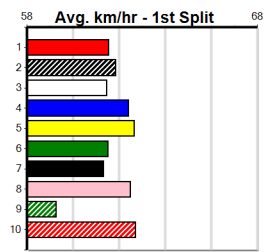

MANNINGS GREYHOUND COMPLEX

Distance: 425m, Race Type: Grade 5 T3, Total Prizemoney: $1,530
1st: $1,000, 2nd: $320, 3rd: $160, 4th: $50

BALLOON HEAD (2) has been racing well in better company of late and he is capable of making every post a winner. LATIN RHYTHM (8) returned to form here last time and she will exit a similar draw today. URANA FERNANDO (7) is more than capable.

Watchdog Tips: 2 8 7 4 Bet: Box Quinella 2,7,8 ($10 for 333.33%)

Form Box Wgt Dist Track Date Time BON Margin 1st/2nd (Time) PIR Checked Comment W/R Split 1 S/P Grade

WHISKY NIP [5] Biks Just not racing well enough, needs to show more $16.00
Owner(s): D Petersen Nov-20 Sire: HOOKED ON SCOTCH Dam: MISS FERNANDO Trainer: Aroha Hemingway (Rochester)
Winning Distances: < 300m (0) 300 - 399m (8) 400 - 499m (2) 500 - 599m (0) 600 - 699m (0) > 700m (0)
Winning Weights: 31.1(1) 31.3(1) 31.5(2) 31.6(1) 31.7(2) 31.8(1) 32.2(1) 32.7(1)
7th (8) 32.6 425 BEN R12 24-Jul-24 25.71 24.31 16.00 SWANNY RIVER (24.62) M/677 . . . 6.94 $8.50 5
8th (6) 31.9 425 BEN R12 21-Aug-24 25.38 24.10 16.00 SCARLETT'S GEM (24.30) M/788 . . . 6.99 $57.40 5
7th (1) 32.1 390 WBL R12 26-Aug-24 23.65 22.46 12.00 BREAKWALL (22.81) Q/777 . . . 9.21 $40.90 5
8th (3) 31.8 390 SHP R12 07-Sep-24 23.27 22.49 11.00 MARKET MOVES (22.57) M/88 . . . 8.92 $31.20 5
8th (8) 30.8 300 HVL R12 02-Oct-24 17.85 16.91 8.00L INTER BLACK FIRE (17.31) M/3 . . . 4.02 $34.80 5
7th (2) 30.6 390 SHP R13 10-Oct-24 23.26 22.16 7.50L MARIETTA ICON (22.76) M/37 . . . 8.77 $38.30 5
8th (4) 31.2 425 BEN R13 23-Oct-24 26.03 24.02 20.00 LALA NOEL (24.64) M/138 . . . 6.79 $27.90 T3-5
7th (1) 31.0 400 GEL R13 05-Nov-24 23.77 22.46 12.00 QUEEN MAGGIE (22.98) Q/16 . . . 8.56 $76.30 5
Last 3 wins NOT included above
1st (4) 31.5 385 SHP R6 24-Jun-23 22.28 21.95 1.5L BIG COHUNA (22.38) Q/22 . . . 8.40 $6.70 T3-5
1st (3) 31.6 390 WBL R12 17-Jul-23 22.58 22.17 0.25L CARLETON STORY (22.59) M/32 . . . SW . 9.01 $2.20 5
1st (3) 32.7 410 HOR R12 03-Dec-23 23.73 23.15 0.75L BEAUTY BUBBLES (23.77) Q/11 . . . SW . 10.60 $4.10 T3-5

Box History
Bx 1st 2nd 3rd 4th 5th 6th 7th 8th
1 2 1 3 1 1 1 3 1
2 2 2 1 3 3 1 2
3 2 1 1 2 2 4
4 1 2 1 2 3 2
5 1 1 1 1 1
6 1 1 1 1 3 1 3
7 1 2 1 2 1
8 1 1 1 1 2 3 2 2
Prize Best $21400.00
Starts 24.06(1)-17/2/23
Trk/Dts 84-10-9-8
APM 12-1-2-0 695