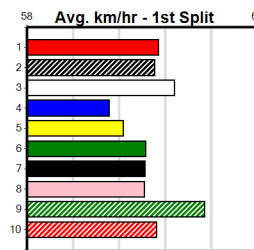

PETER BROWN CUSTOM HOMES

Distance: 500m, Race Type: Grade 5 T3, Total Prizemoney: $1,740
1st: $1,150, 2nd: $360, 3rd: $180, 4th: $50

SUMMER LOVIN' (4) recently trialed well around Sandown and she looks very well graded in this event. HAD A MISCHIEF (5) is better than his past few runs and he will get a nice cart across early on. SIN CITY MARV (8) is nearing another win

Watchdog Tips: 4 5 8 7 Bet: Win 4

GET IT DONE [5] Every chance last time, needs it easier $21.00
WBD Dog Jul-21 Sire: STAGGER Dam: JILLY BE BRAVE
Owner(s): G Gledhill
Trainer: Gavin Gledhill (Coomboona)
Winning Distances: < 300m (0) 300 - 399m (1) 400 - 499m (4) 500 - 599m (0) 600 - 699m (0) > 700m (0)
Winning Weights: 31.0(2) 31.7(1) 32.0(1) 32.8(1)
4th (7) 32.5 425 BEN R2 02-Oct-24 24.34 23.88 4.00L MAGNET MOVER (24.07) M/764 . . . 6.78 $39.60 SH
7th (3) 32.6 390 SHP R3 07-Oct-24 23.25 22.08 15.00 RIPPER RILEY (22.23) S/77 . . . 8.91 $15.60 5H
3rd (4) 32.7 450 SHP R6 12-Oct-24 25.83 25.15 2.00L OPRAH BALE (25.71) M/765 . . . W 6.83 $19.20 5
2nd (1) 32.9 500 BEN R8 16-Oct-24 28.59 28.28 0.75L CROWNING GLORY (28.54) M/432 . . . SW 6.75 $9.00 5
7th (6) 32.8 450 SHP R6 28-Oct-24 25.92 25.13 11.00 RHYTHMIC ENERGY (25.16) M/888 . . . 6.80 $54.10 SH
7th (1) 32.2 410 HOR R11 09-Nov-24 23.85 22.98 8.00L PAW CHEYENNE (23.33) M/88 . . . 10.89 $14.30 T3-5
5th (4) 32.6 500 BEN R8 13-Nov-24 29.08 28.49 4.50L DUTCH IMPACT (28.78) M/766 . . . 7.03 $26.10 T3-5
2nd (5) 32.7 500 BEN R8 20-Nov-24 28.76 28.60 1.75L REV MICHAEL (28.65) M/221 . . . 6.72 $11.50 5
Last 3 wins NOT included above
1st (5) 31.0 450 SHP R4 15-Jul-23 25.48 25.30 4.25L CINNAMON DUST (25.76) Q/321 . . . 6.76 $5.30 RW
1st (2) 32.0 450 SHP R8 14-Dec-23 25.68 25.59 0.50L AFFAIR BEAUTY (25.71) M/665 . . . 6.82 $14.80 5
1st (4) 32.8 425 BEN R13 11-Sep-24 24.83 24.14 2.00L HYDRO GLIDE (24.97) M/531 . . . 6.79 $5.10 T3-5

SLINGSHOT SNOOP (NSW)[5] Down on confidence but has talent, place hope $8.00
BK Dog Oct-20 Sire: DYNA VILLA Dam: SLINGSHOT JAYLA
Owner(s): J Ferguson
Trainer: Briana Robertson-leech (Smeaton)
Winning Distances: < 300m (0) 300 - 399m (0) 400 - 499m (2) 500 - 599m (5) 600 - 699m (0) > 700m (0)
Winning Weights: 34.8(1) 35.5(1) 35.8(1) 36.0(1) 36.3(1) 36.5(1) 37.4(1)
4th (3) 35.8 450 SHP R9 17-Feb-24 25.48 25.09 2.00L NICKI WHOOP (25.35) M/566 . . . 6.76 $22.50 5
1st (7) 36.3 450 SHP R8 29-Feb-24 25.67 25.17 0.10L TWILIGHT SOFIA (25.67) M/754 . . . SW 6.90 $4.50 X45
5th (4) 36.4 450 SHP R8 14-Mar-24 25.68 25.16 4.50L LEGAL BUD (25.37) M/555 . . . 6.80 $9.90 X45
7th (2) 36.1 500 BEN R8 24-Mar-24 28.71 28.30 6.00L ESPECIAL PIP (28.30) M/788 . . . 6.81 $14.90 X45
4th (6) 36.0 450 SHP R8 11-Apr-24 25.81 25.34 7.00L REDEEM THIS (25.34) M/666 . . . 6.86 $13.90 X45
5th (5) 36.2 450 BAL R8 22-Apr-24 26.10 25.46 9.00L WHERE IS HE (25.48) S/877 . . . 6.90 $8.50 T3-5
5th (6) 36.0 450 BAL R8 16-Jun-24 26.01 25.67 1.75L BOOT A DREAM (25.90) S/776 . . . 6.93 $14.80 T3-5
5th (6) 37.0 515 SAP R5 18-Nov-24 30.34 29.43 9.00L FORBES SUPREME (29.73) S/7555 . . . 5.30 $45.00 T3-5H
Last 3 wins NOT included above
1st (1) 35.8 500 BEN R7 28-Apr-23 28.50 28.38 0.25L WHOSE MAT (28.51) M/222 . . . 6.71 $15.00 5
1- (6) 36.5 545 BAL R8 19-Jul-23 31.29 31.29 1.5L SLINGSHOT SNOOP/DUTCH M/3333 . . . 6.85 $13.60 X45
1st (4) 37.4 545 BAL R8 30-Aug-23 31.34 31.34 0.25L CLARETOWN ANN (31.35) M/4444 . . . SW 6.97 $11.40 X45