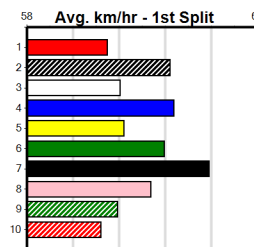

HANRAHAN PLUMBING

Distance: 425m, Race Type: Tier 3 - Grade 7, Total Prizemoney: $1,530
1st: $1,000, 2nd: $320, 3rd: $160, 4th: $50

BOLD DAZZLER (4) has been impressive in his past two at Shepparton and he just needs a little luck early on. POPPY RICK (1) has the good draw and he can atone for some luckless runs of late. GREEDY RICH (2) is an improving type

Watchdog Tips: 4 1 2 3 Bet: Win 4

POPPY RICK [7] Better than his past few runs, well drawn, danger $4.20
BK Dog Aug-22 Sire: FERAL FRANKY Dam: STEPPING
Owner(s): R Boehm
Trainer: Richard Boehm (Dunolly)
Winning Distances: < 300m (0) 300 - 399m (1) 400 - 499m (0) 500 - 599m (0) 600 - 699m (0) > 700m (0)
Winning Weights: 32.3(1)
Box History table and statistics.

GREEDY RICH [7] Improving type, nice turn of foot, can threaten $4.80
BD Dog Feb-23 Sire: HIGH EARNER Dam: DEVEL SIXTEEN
Owner(s): Vi Alskar Hundar (SYN), A Lie, J Sharp
Trainer: Jason Sharp (Lara)
Winning Distances: < 300m (0) 300 - 399m (1) 400 - 499m (0) 500 - 599m (0) 600 - 699m (0) > 700m (0)
Winning Weights: 30.6(1)
Box History table and statistics.

CANDLES [7] Can come out running, may be the value runner $6.00
WBK Bitch Dec-22 Sire: KOBLENZ Dam: BLACK ROBIN
Owner(s): BEST BET (SYN), P Galea, F Spiteri
Trainer: Paul May (Inglewood)
Winning Distances: < 300m (0) 300 - 399m (0) 400 - 499m (1) 500 - 599m (0) 600 - 699m (0) > 700m (0)
Winning Weights: 26.9(1)
Box History table and statistics.

BOLD DAZZLER [7] Racing well, gets a cart across, go close $3.60
BD Dog Jan-22 Sire: TOMMY SHELBY Dam: KATEY PENNY
Owner(s): A Coonerty
Trainer: Scott Stefanos (Longwood)
Winning Distances: < 300m (0) 300 - 399m (0) 400 - 499m (0) 500 - 599m (1) 600 - 699m (0) > 700m (0)
Winning Weights: 33.0(1)
Box History table and statistics.

BEAST POWER [7] Likely to get crowded in the early stages, tested $10.00
BD Dog Jan-22 Sire: BEAST UNLEASHED Dam: KUNG FU HUSTLE
Owner(s): A Debattista
Trainer: Alfred Debattista (Sedgwick)
Winning Distances: < 300m (0) 300 - 399m (1) 400 - 499m (0) 500 - 599m (0) 600 - 699m (0) > 700m (0)
Winning Weights: 39.0(1)
Box History table and statistics.