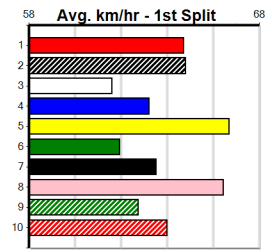

ONE MORE RACE TO GO

Distance: 425m, Race Type: Grade 5 T3, Total Prizemoney: $1,530
1st: $1,000, 2nd: $320, 3rd: $160, 4th: $50

EVIE'S PROMISE (2) has a good record from inside draws and she has the speed to make every post a winner. KISS ME RUBY (3) is racing with confidence and she will be in the firing line throughout. SILVER MACHINE (1) is better than his past few runs

Watchdog Tips: 2 3 1 6 Bet: Win 2

SILVER MACHINE [5] Better than his past few runs, can threaten $4.60
Owner(s): J Holt
Winning Distances: < 300m (0) 300 - 399m (1) 400 - 499m (1) 500 - 599m (2) 600 - 699m (0) > 700m (0)
Winning Weights: 32.9(2) 33.0(1) 33.3(1)
Last 3 wins NOT included above

EVIE'S PROMISE [5] Loves a rails draw, can ping the lids, go close $3.40
Owner(s): P Jorgensen
Winning Distances: < 300m (0) 300 - 399m (2) 400 - 499m (1) 500 - 599m (0) 600 - 699m (0) > 700m (0)
Winning Weights: 26.7(1) 27.2(1) 27.5(1)
Last 3 wins NOT included above

KISS ME RUBY (QLD)[5] Racing well, good muster, looks the danger $4.20
Owner(s): T Boehmke
Winning Distances: < 300m (0) 300 - 399m (1) 400 - 499m (2) 500 - 599m (0) 600 - 699m (0) > 700m (0)
Winning Weights: 23.1(2) 23.5(1)
Last 3 wins NOT included above

MINI MINION (WA)[5] Finally broke through here last time, harder today $21.00
Owner(s): S Davis
Winning Distances: < 300m (0) 300 - 399m (8) 400 - 499m (1) 500 - 599m (0) 600 - 699m (0) > 700m (0)
Winning Weights: 23.3(2) 23.5(1) 23.6(1) 23.7(1) 23.8(2) 24.0(1) 24.2(1)
Last 3 wins NOT included above

INTER SPARKLE [5] Handy effort two runs back, can run a drum $7.50
Owner(s): Interthor (SYN), J Thorpe, T Interligi
Winning Distances: < 300m (0) 300 - 399m (5) 400 - 499m (6) 500 - 599m (1) 600 - 699m (0) > 700m (0)
Winning Weights: 27.0(1) 27.1(1) 27.3(1) 27.5(1) 27.6(2) 27.8(2) 27.9(1) 28.0(1) 28.1(2)
Last 3 wins NOT included above

1

2

3

4

5