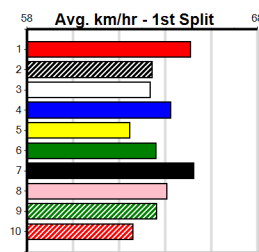

JARROD LARKIN CONCRETING

Distance: 425m, Race Type: Grade 5 T3, Total Prizemoney: $1,530
1st: $1,000, 2nd: $320, 3rd: $160, 4th: $50

HOLLYWOOD FRANK (3) has been solidly placed in his two runs since resuming and he should be fully fit by now. BEYOND BLESSED (5) turned in a big performance here two runs back and she just needs a clear crack mid race. BIG SOLOMONA (6) has early pace

Watchdog Tips: **3** **5** **6** **4** **Bet:** **Box Quinella 3,5,6 ($10 for 333.33%)**

1

TADEN BALE (NSW)[5] **Down on confidence, drawn inside out, tested** **$12.00**
F Dog Jan-21 **Sire: BARCIA BALE Dam: ZELZER ALLEN** **Trainer: Wayne Gray (Wendouree)**
Owner(s): S Boag
Winning Distances: < 300m (0) 300 - 399m (1) 400 - 499m (3) 500 - 599m (4) 600 - 699m (0) > 700m (0)
Winning Weights: 34.1(1) 34.2(2) 34.5(1) 34.7(2) 35.0(1) 35.3(1)

Box	1st	2nd	3rd	4th	5th	6th	7th	8th
1	3	1	1	1	2	1	1	
2	1	1	1					
3	3	2	2		1		1	
4	1	2	1	1	1			
5					1	1	2	
6		1			2	1		
7			1		3	2	1	
8				3				1

Last 3 wins NOT included above

Rank	Box	Dist	Wgt	Trk	Date	Time	Margin	1st/2nd	Time	PIR	Checked	Comment	WR	Split 1	S/P	Grade
1st	(3)	34.2	525	MEP	R10	24-Jan-24	30.28	29.90	4.25L	LYRICAL CRIPPS (30.58)	M/1111			5.15	$2.20	5
1st	(2)	34.2	460	GEL	R8	09-Jul-24	26.22	26.13	1.5L	FLYING PIE (26.30)	M/453			6.79	$4.50	5
1st	(3)	34.5	545	BAL	R6	11-Aug-24	31.32	31.15	3.25L	THANK YOU TOMMY (31.54)	M/2211		SW	6.85	$4.20	T3-5

Prize Best Starts Trk/Dts APM $17675.00 FSTD 47-8-6-6 0-0-0-0 3694

2

COLLINDA LAW [5] **Capable but will cop pressure early, place hope** **$7.50**
BK Dog May-22 **Sire: ASTON DEE BEE Dam: AUDACIOUS BELL** **Trainer: Jordan Mcquillen (Lara)**
Owner(s): S Tyler
Winning Distances: < 300m (0) 300 - 399m (1) 400 - 499m (3) 500 - 599m (0) 600 - 699m (0) > 700m (0)
Winning Weights: 35.5(1) 35.6(1) 36.0(1) 36.6(1)

Box	1st	2nd	3rd	4th	5th	6th	7th	8th
1	1	1	1	1	1			
2								
3		1				1	1	
4			1					
5	1	1				1		
6	1							2
7	1			1	1	2		
8			1		2			

Last 3 wins NOT included above

Rank	Box	Dist	Wgt	Trk	Date	Time	Margin	1st/2nd	Time	PIR	Checked	Comment	WR	Split 1	S/P	Grade
1st	(5)	35.6	435	SLE	R1	19-Jun-24	24.97	24.41	5.50L	DAINTREE PISTOL (25.34)	M/111		SW	5.33	$3.60	M
1st	(1)	36.0	435	SLE	R4	14-Aug-24	24.78	24.45	0.75L	GRAND STRIDE (24.82)	M/222			5.31	$1.60	7

Prize Best Starts Trk/Dts APM $6965.00 24.21(5)-23/10/24 25-4-3-4 3-1-2-0 4560

3

HOLLYWOOD FRANKY [5] ***** SCRATCHED ***** **$4.20**
BK Dog Jan-22 **Sire: FERAL FRANKY Dam: PHILADELPHIA PIP** **Trainer: Brian Brown (Axedale)**
Owner(s): Cotton Eye Joes (SYN), G Rudd, D Erdman, W Telford, N Seers, B Brown
Winning Distances: < 300m (0) 300 - 399m (2) 400 - 499m (2) 500 - 599m (0) 600 - 699m (0) > 700m (0)
Winning Weights: 29.3(1) 29.8(1) 30.2(1) 31.3(1)

Box	1st	2nd	3rd	4th	5th	6th	7th	8th
1			2					
2	1			1				1
3		1				1	1	
4	2							
5	1	2			1		1	1
6	1	2		2		1	1	1
7								1
8			1					

Last 3 wins NOT included above

Rank	Box	Dist	Wgt	Trk	Date	Time	Margin	1st/2nd	Time	PIR	Checked	Comment	WR	Split 1	S/P	Grade
1st	(2)	29.3	390	WBL	R1	10-Aug-23	22.39	21.88	2.50L	MIGHTY FLIRT (22.55)	Q/11			8.70	$1.90	M
1st	(4)	31.3	425	BEN	R11	03-Feb-24	24.22	23.98	3.00L	RUN FOR SHELTER (24.42)	M/421		SW	6.81	$3.30	7
1st	(6)	30.2	390	SHP	R9	21-Mar-24	22.27	22.23	2.75L	LITTLE FAST BULL (22.47)	M/11			8.49	$4.90	T3-6

Prize Best Starts Trk/Dts APM $7978.57 24.22(4)-3/2/24 26-4-6-3 13-2-3-2 1636