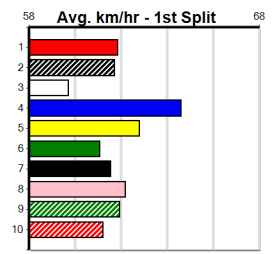

MADE SOLUTIONS ELECTRICAL AND DATA

Distance: 425m, Race Type: Tier 3 - Grade 7, Total Prizemoney: $1,530
1st: $1,000, 2nd: $320, 3rd: $160, 4th: $50

INSANE (4) has been luckless since his handy 25.72 Shepparton win and he can make amends today. MORAINÉ DEMON (1) was never headed here two runs back and he is drawn to be on the pace from the outset. MORAINÉ BRANDI (8) has claims

Watchdog Tips: **4** **1** **8** **6** **Bet:** **Win 4**

1

MORAINÉ DEMON [7] **$4.60**
Never headed two runs back, danger if steps
BK Dog **Jan-23** Sire: HOOKED ON SCOTCH Dam: MORAINÉ IZZY
Owner(s): MORAINÉ (SYN), G Judd, S Judd
Winning Distances: < 300m (0) 300 - 399m (0) 400 - 499m (1) 500 - 599m (0) 600 - 699m (0) > 700m (0)
Winning Weights: 33.2(1)
8th (6) 33.1 390 BAL R1 04-Sep-24 23.66 21.89 19.00 ZERO MONSTER (22.33) M/88 9.45 $42.40 M
2nd (5) 33.3 390 WBL R1 16-Sep-24 23.40 22.61 6.00L PAW TEMPE (22.99) M/43 9.20 $37.0 M
4th (3) 33.5 450 BAL R1 23-Sep-24 26.51 25.64 7.50L SPEEDY RICCARDO (25.99) M/333 6.79 $19.00 T3-M
6th (3) 33.9 390 BAL R2 30-Sep-24 23.34 22.39 9.50L WALTZING BRUTE (22.69) M/76 9.00 $34.10 T3-M
2nd (6) 33.2 425 BEN R1 16-Oct-24 24.53 24.12 1.00L NORM'S PRINCESS (24.47) Q/111 6.67 $7.90 M
2nd (5) 33.0 425 BEN R1 23-Oct-24 24.45 24.02 2.25L STARTING OUT (24.30) M/222 6.77 $4.70 T3-M
1st (8) 33.2 425 BEN R1 29-Oct-24 24.38 24.05 5.00L REDBACK EXPRESS (24.72) M/111 6.71 $2.60 M
6th (5) 33.6 390 BAL R11 18-Nov-24 22.99 22.32 9.00L PAW EVA (22.36) M/66 8.73 $19.80 T3-7

Last 3 wins NOT included above

Box History

Bx	1st	2nd	3rd	4th	5th	6th	7th	8th
1								
2								
3				1	1	1		1
4								
5		2				1		
6		1						1
7								
8	1							

Prize Best $2010.00
Starts 24.38(8)-29/10/24
Trk/Dts 10-1-3-0
APM 4-1-2-0
1734

2

MR. OLAF (NSW)[7] **$21.00**
Well beaten in all six runs here, look to others
WBK Dog **Dec-21** Sire: FERNANDO BALE Dam: GOLD AZALEA
Owner(s): I Gilmartin
Winning Distances: < 300m (0) 300 - 399m (1) 400 - 499m (0) 500 - 599m (0) 600 - 699m (0) > 700m (0)
Winning Weights: 31.6(1)
5th (7) 31.9 425 BEN R3 26-Sep-24 25.00 24.09 11.00 AUDITION (24.29) M/544 6.75 $11.80 T3-7
5th (5) 31.8 425 BEN R5 02-Oct-24 24.49 23.88 3.75L ASTON SHERIFF (24.24) M/322 6.66 $31.40 SH
4th (3) 31.8 425 BEN R3 09-Oct-24 24.83 23.99 11.00 RED EMPEROR (24.10) M/644 6.79 $33.10 T3-7
4th (7) 31.9 425 BEN R9 19-Oct-24 25.02 24.08 7.50L TARGET TIME (24.53) M/323 6.72 $13.90 7
6th (4) 31.5 425 BEN R3 23-Oct-24 24.88 24.02 8.00L ZIPPING GEPETTO (24.35) M/345 6.65 $9.40 T3-7
8th (5) 32.1 390 BAL R10 04-Nov-24 23.46 22.43 12.00 THERMAL FLICKER (22.66) M/77 8.93 $24.70 T3-7
5th (7) 32.0 390 BAL R10 11-Nov-24 22.97 22.11 13.00 WALTZING BRUTE (22.12) M/33 8.57 $21.50 T3-7
7th (7) 32.3 425 BEN R10 20-Nov-24 25.18 24.19 12.00 GOT IMMUNITY (24.41) M/345 6.68 $8.80 7

Last 3 wins NOT included above

1st (8) 31.6 315 BUN R1 18-Mar-24 18.47 17.71 0.25L MIA JET (18.49) . $2.15 M

Box History

Bx	1st	2nd	3rd	4th	5th	6th	7th	8th
1			1					
2				1		1		
3			1	1				
4					1	2		
5					1	1		1
6								2
7				1	2		2	
8	1				1	1		

Prize Best $2020.00
Starts 24.49(5)-2/10/24
Trk/Dts 21-1-0-2
APM 6-0-0-0
724