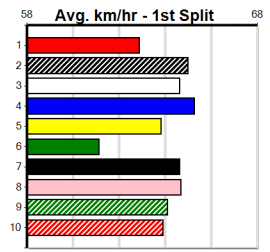

SPORTSBET GREEN TICKS

Distance: 425m, Race Type: Grade 5 T3, Total Prizemoney: $1,530
1st: $1,000, 2nd: $320, 3rd: $160, 4th: $50

ALFIE ABALONE (8) has been impressive in his past three and he has the speed to cross and lead throughout. CUBAN CIGAR (7) is better than his past few runs and he should be prominent throughout. STAR'S HOPE (3) is more than capable.

Watchdog Tips: 8 7 3 1 Bet: Win 8

CHAIN DRIVE [5] Never headed two runs back, must keep safe $4.60
RBD Dog Nov-21 Sire: ORSON ALLEN Dam: SUMMER SKYE
Owner(s): S Trim
Trainer: Peter Trim (Campbells Forest)

ZERO KILLER [5] Lacking confidence but has the talent, place $7.50
RF Dog Oct-22 Sire: FERNANDO BALE Dam: FABRIOLA ZERO
Owner(s): FISHOUNDS (SYN), D Fisher, S Fisher
Trainer: Simone Fisher (Lara)

STAR'S HOPE [5] Strong type, should get a nice run through, threat $4.20
BK Bitch Jan-21 Sire: BERNARDO Dam: STAR DESIRE
Owner(s): K Quinn
Trainer: Kevin Quinn (Cundare North)

CRUDE [5] Capable but better suited to a wider draw $9.00
BKW Dog Nov-21 Sire: FERAL FRANKY Dam: BELT UP LIBBA
Owner(s): N Mckay
Trainer: Nathan Mckay (Toolleen)

HAVANA MAGIC [5] Wide runner underneath is a worry, next time $21.00
BK Bitch Jun-22 Sire: MAGICAL BALE Dam: HAVANA MISS
Owner(s): Vi Alskar Hundar (SYN), A Lie, J Sharp
Trainer: Jason Sharp (Lara)

1

2

3

4

5