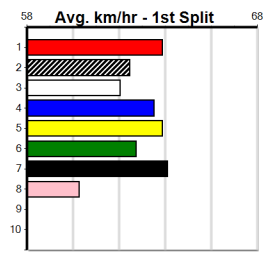

Bendigo

BENDIGO ADVERTISER (2-3 WINS)

6

4:32PM

(VIC time)

Distance: 500m, Race Type: Tier 3 - Restricted Win, Total Prizemoney: $1,740
1st: $1,150, 2nd: $360, 3rd: $180, 4th: $50

MISTY BLUE (6) will find this easier than her most recent racing and she just needs a clear crack mid race. PERFECT SOUL (1) is getting stronger and she is drawn to lead for a long way. SAVVY LONG LEGS (2) won't be too far away.

Watchdog Tips: 6 1 2 5 Bet: Win 6

PERFECT SOUL [6] Showing promise, drawn to lead, main danger $3.60
BK Bitch Jan-22 Sire: SHIMA SHINE Dam: AMARA LUCY
Owner(s): Reynolds Cram (SYN), C Reynolds, B Cram
Trainer: Chris Reynolds (Little River)

SAVVY LONG LEGS [6] Handy effort last time, draw suits, threat $4.20
BD Dog May-22 Sire: FERAL FRANKY Dam: SAUSAGE SIZZLE
Owner(s): M Accardi
Trainer: Ciro Accardi (Heathcote)

IDYLLIC MEYER [6] Just not racing well enough, needs to show more $21.00
BK Bitch Oct-21 Sire: ALLEN DEED Dam: PENELOPES CRUZ
Owner(s): D Shovan
Trainer: David Shovan (Powlett Planes)

MCIVOR MORGAN [5] Steady winner two runs back, place preferred $9.00
F Dog May-22 Sire: FERAL FRANKY Dam: MCIVOR VERNA
Owner(s): B Priest
Trainer: Julie Priest (Junortoun)

PIP (NSW)[6] Has the speed to cross early on, keep safe $6.50
BEF Bitch Jul-22 Sire: FERAL FRANKY Dam: PRECIOUS DESTINI
Owner(s): S Webb
Trainer: Skye Webb (Long Gully)