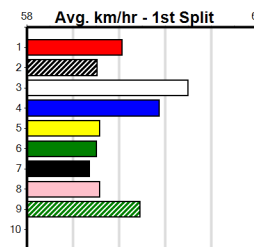

13 RACES TODAY

Distance: 425m, Race Type: Tier 3 - Maiden, Total Prizemoney: $1,530
1st: $1,000, 2nd: $320, 3rd: $160, 4th: $50

BLACK SKY (1) resumes from a spell and she showed plenty of promise in her first prep. MINH CANDY (4) has been placed in four of five to date and she should be in the firing line throughout. MIA MASTER (3) won't be too far away late.

Watchdog Tips: 1 4 3 7 **Bet:** Win 1

1

BLACK SKY [M] **$2.80**

Resuming, showed talent last prep, go close

BK Bitch Jan-22 Sire: BERNARDO Dam: MANILA ROSE Trainer: Jye Formosa (Heathcote)

Owner(s): J Formosa

Winning Distances: < 300m (0) 300 - 399m (0) 400 - 499m (0) 500 - 599m (0) 600 - 699m (0) > 700m (0)

Winning Weights:

Rank	Dist	Wgt	Track	Class	Date	Time	Margin	1st/2nd (Time)	PIR	Checked	Comment	W/R	Split 1	S/P	Grade
4th (4)	31.9	425	BEN	R1	16-Aug-24	24.60	23.83	4.75L RED EMPEROR (24.27)	S/654	.	.	.	6.80	$24.10 M	
2nd (2)	31.9	500	BEN	R1	23-Aug-24	28.56	28.23	2.75L WILLOW SKYE (28.38)	M/422	.	.	.	6.74	$6.10 M	
6th (5)	31.7	525	MEP	R1	28-Aug-24	31.29	29.95	17.00 VISTA CADMIUM (30.15)	M/6866	.	.	.	5.50	$11.70 M	
6th (7)	31.6	515	SAP	R1	09-Sep-24	30.66	29.69	13.00 PAW NILE (29.76)	S/6766	.	.	.	5.36	$11.30 M	

Last 3 wins NOT included above

Box History

Bx	1st	2nd	3rd	4th	5th	6th	7th	8th
1								
2	1							
3								
4				1				
5						1		
6								
7						1		
8								

Prize Best $665.00
Starts 24.60(4)-16/8/24
Trk/Dts 4-0-1-0
APM 1-0-0-0
399

2

GO BACK [M] **$10.00**

Steady to date but has had support, place

BK Bitch Sep-22 Sire: ASTON RUPEE Dam: STAR OF JASMINE Trainer: Donna Robertson (Bald Hills)

Owner(s): MALLEE RACING (SYN), S Jardine, N Monaghan

Winning Distances: < 300m (0) 300 - 399m (0) 400 - 499m (0) 500 - 599m (0) 600 - 699m (0) > 700m (0)

Winning Weights:

Rank	Dist	Wgt	Track	Class	Date	Time	Margin	1st/2nd (Time)	PIR	Checked	Comment	W/R	Split 1	S/P	Grade
7th (2)	27.6	390	SHP	R1	08-Jul-24	23.18	22.00	10.00 MORAIN LILLY (22.49)	M/57	.	.	.	8.83	$8.50 M	
4th (6)	29.3	390	BAL	R2	21-Nov-24	23.02	21.93	8.00L TINY FOX (22.46)	M/55	.	.	.	8.76	$2.60 M	

Last 3 wins NOT included above

Box History

Bx	1st	2nd	3rd	4th	5th	6th	7th	8th
1								
2							1	
3								
4								
5								
6				1				
7								
8								

Prize Best $75.00
Starts FSH
Trk/Dts 2-0-0-0
APM 0-0-0-0
75

3

MIA MASTER [M] **$6.00**

Placed in two of her past three, can threaten

BK Bitch Sep-22 Sire: ZACK MONELLI Dam: CIMARRON STRIP Trainer: Grant Masterson (Tyabb)

Owner(s): G Masterson

Winning Distances: < 300m (0) 300 - 399m (0) 400 - 499m (0) 500 - 599m (0) 600 - 699m (0) > 700m (0)

Winning Weights:

Rank	Dist	Wgt	Track	Class	Date	Time	Margin	1st/2nd (Time)	PIR	Checked	Comment	W/R	Split 1	S/P	Grade
2nd (8)	27.0	390	BAL	R1	09-Sep-24	22.90	22.01	1.00L ART CADEAUX (22.83)	M/11	.	.	.	8.52	$11.10 T3-M	
2nd (4)	27.2	350	HVL	R1	19-Sep-24	19.95	19.49	3.5L AUDITION (19.72)	M/5	.	.	.	6.72	$13.20 T3-M	
2nd (2)	27.8	400	WGL	R1	03-Oct-24	23.21	22.58	3.75L JUICY GOSSIP (22.95)	Q/11	.	.	.	8.44	$4.00 T3-M	
5th (4)	27.9	350	HVL	R3	15-Oct-24	20.21	19.02	6.00L MATCHBOX FLAME (19.81)	M/4	.	.	.	6.88	$14.30 M	
4th (1)	27.8	435	SLE	R2	23-Oct-24	25.80	24.65	3.25L DON'T BLAME ME (25.57)	M/254	.	.	.	5.32	$5.70 M	
2nd (3)	27.7	400	WGL	R3	31-Oct-24	23.24	22.67	5.00L TRICKLE (22.90)	M/22	.	.	.	8.50	$10.40 T3-M	
3rd (6)	27.7	400	WGL	R1	07-Nov-24	23.15	22.67	3.25L MAGIC OUTLAW (22.93)	M/33	.	.	.	8.53	$3.70 T3-M	
6th (4)	27.9	350	HVL	R2	15-Nov-24	20.48	19.39	13.00 PUT IT TOGETHER (19.60)	M/5	.	.	.	7.02	$8.10 T3-M	

Last 3 wins NOT included above

Box History

Bx	1st	2nd	3rd	4th	5th	6th	7th	8th
1								
2		2						
3		1	1					
4		1			1	1		
5								1
6			1					
7							1	
8		1					1	

Prize Best $2120.00
Starts FSH
Trk/Dts 16-0-5-2
APM 0-0-0-0
1306