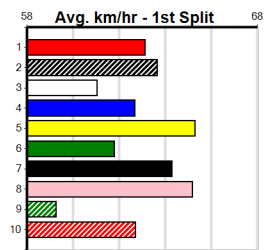

Bendigo
13 (E1)
6:40PM

(VIC time)

BENDIGO RACE 13

Distance: 425m, Race Type: Grade 5 T3, Total Prizemoney: $1,530
1st: $1,000, 2nd: $320, 3rd: $160, 4th: $50

HE'S HELL BENT (7) has regained some much needed confidence in his past two and he can light them up soon after box rise. CLASSY SHIFTER (6) has a good record here and he will work into the mix mid race. URANA WHIRLWIND (8) has claims

Watchdog Tips: **7** **6** **8** **5** **Bet:** **Box Quinella 6,7,8 ($10 for 333.33%)**

1

MY COMPASS [5] Needs to lead, will cop pressure, next time **$7.50**
BD Dog **Aug-20** Sire: MY REDEEMER Dam: SHOUT OUT LOUD
Owner(s): BULLETT (SYN), L Brown, B Brown Trainer: Brian Brown (Axdedale)
Winning Distances: < 300m (0) 300 - 399m (1) 400 - 499m (13) 500 - 599m (0) 600 - 699m (0) > 700m (0)
Winning Weights: 32.6(1) 32.7(2) 32.9(1) 33.0(1) 33.3(2) 33.4(2) 33.5(2) 33.8(2) 33.9(1)

Box	1st	2nd	3rd	4th	5th	6th	7th	8th
1	1	1	1	2	6	1	1	
2	1	2	2	4	2	3	1	
3	1	2	2	1	2	1	1	
4	1	4	2	5			1	
5	1	4	2	2	2		1	
6	2	2	4	2	2			
7	5	4	1	1	3	1	1	
8	4	4	4	4	3	3	7	1

Prize Best Starts Trk/Dts APM: $26056.43, 24.22(8)-26/4/23, 119-14-17-14, 56-8-11-9, 2870

2

ROSTRON [5] Capable but will push up the track, place best **$8.00**
BK Dog **Dec-20** Sire: SHIMA BAR Dam: FIRE SWIFTY
Owner(s): Rostrons (SYN), S Rostron, J Rostron Trainer: Shannon Rostron (Epsom)
Winning Distances: < 300m (0) 300 - 399m (0) 400 - 499m (8) 500 - 599m (0) 600 - 699m (0) > 700m (0)
Winning Weights: 34.7(1) 35.5(2) 35.6(2) 35.8(1) 36.1(1) 36.2(1)

Box	1st	2nd	3rd	4th	5th	6th	7th	8th
1	1	1	1	2	1	1	1	
2	1	1	1	1	1	2	2	
3	1	1	1	1	2	1	1	
4	2	2	2	1	1	1	1	
5					2	3	3	
6	3	1	1	1	1	1	2	1
7	1	1	1	1	1	1	1	
8	2	1	2	2	2		1	

Prize Best Starts Trk/Dts APM: $14995.00, 23.79(6)-15/2/23, 54-8-6-4, 17-6-1-0, 1748

3

FOXZAMI FOUR (NSW)[5] Likely to get crowded early on, prefer to watch **$16.00**
BK Dog **Oct-21** Sire: FLYING RICCIARDO Dam: CHEVY LADY
Owner(s): K Catford Trainer: Robert Hayes (Toolleen)
Winning Distances: < 300m (0) 300 - 399m (0) 400 - 499m (3) 500 - 599m (0) 600 - 699m (0) > 700m (0)
Winning Weights: 34.1(1) 34.2(1) 34.6(1)

Box	1st	2nd	3rd	4th	5th	6th	7th	8th
1	1	1	1					
2	1	1					2	1
3	1	1	1	1	1	1		
4								1
5				1		2	1	1
6			1	1	1			
7	1					2		
8				1				

Prize Best Starts Trk/Dts APM: $5760.00, 24.56(6)-3/7/24, 27-3-2-3, 8-0-1-3, 862

4

SPEEDY FYNN [5] Poor strike rate here, tough draw, next time **$14.00**
BK Dog **Oct-21** Sire: SPEED STAR Dam: LITTLE BERTHA
Owner(s): J Hooke Trainer: Wayne Hooke (Huntly)
Winning Distances: < 300m (0) 300 - 399m (2) 400 - 499m (1) 500 - 599m (0) 600 - 699m (0) > 700m (0)
Winning Weights: 31.2(1) 31.7(2)

Box	1st	2nd	3rd	4th	5th	6th	7th	8th
1	1	1	1					1
2		2		2	1	1		
3					1		1	2
4	1	1		1	1			
5							1	1
6			2	2		1	1	
7			2	1				1
8	1			1				

Prize Best Starts Trk/Dts APM: $5430.00, 24.24(8)-3/2/24, 33-3-3-5, 17-1-2-4, 1550

5

INTER BUZZ ALONG [5] Struggling but has the talent, must keep safe **$6.00**
BK Dog **Jun-20** Sire: ASTON DEE BEE Dam: INTER ELESHA
Owner(s): Interthor (SYN), J Thorpe, T Interligi Trainer: Jennifer Thorpe (Arthurs Creek)
Winning Distances: < 300m (0) 300 - 399m (3) 400 - 499m (8) 500 - 599m (3) 600 - 699m (0) > 700m (0)
Winning Weights: 31.9(1) 32.0(2) 32.1(1) 32.2(1) 32.3(5) 32.5(1) 32.6(1) 32.7(2)

Box	1st	2nd	3rd	4th	5th	6th	7th	8th
1	3	1	1	2		2	2	
2	1	1	1	1				1
3	1	1	1	1		2	1	1
4	2	3	2	2				
5	6				1	2	2	1
6					2	1	1	1
7	1	2	2	1	1	3	1	1
8	2	3	3	1	1	2		

Prize Best Starts Trk/Dts APM: $30798.57, 23.89(5)-22/2/23, 77-14-7-11, 6-1-1-2, 1823