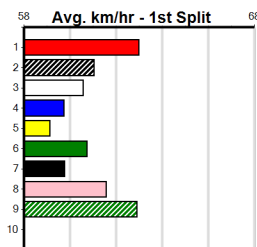

Owner(s):
Winning Distances: < 300m (0) 300 - 399m (0) 400 - 499m (0) 500 - 599m (0) 600 - 699m (0) > 700m (0)
Winning Weights:

Box History

SPORTSBET NOBODY DOES IT EASIER

Distance: 425m, Race Type: Tier 3 - Maiden, Total Prizemoney: \$1,530
1st: \$1,000, 2nd: \$320, 3rd: \$160, 4th: \$50