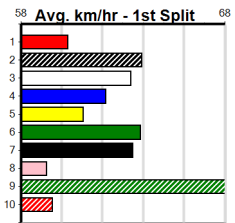

SPORTSBET NOBODY DOES IT EASIER

Distance: 400m, Race Type: Tier 3 - Maiden, Total Prizemoney: $1,530
1st: $1,000, 2nd: $320, 3rd: $160, 4th: $50

2

3:22PM
(VIC time)

Watchdog Tips: **0 0 0 0** Bet: **0**