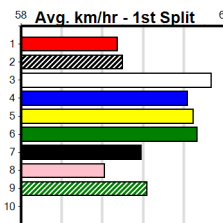

Warragul

10

6:17PM

(VIC time)

SENNACHIE AT STUD

Distance: 400m, Race Type: Tier 3 - Grade 6, Total Prizemoney: \$1,530
1st: \$1,000, 2nd: \$320, 3rd: \$160, 4th: \$50

Watchdog Tips: 0 0 0 0 Bet:

Main race card table with columns for Form, Box, Weight, Dist, Track, Date, Time, BON, Margin, 1st/2nd (Time), PIR, Checked, Comment, W/R, Split 1, S/P, Grade, and Winning Boxes. Contains 10 race entries.