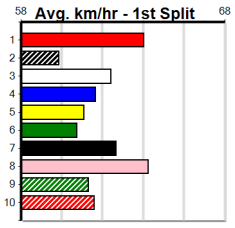

G'DAY CHEF CATERERS

Distance: 400m, Race Type: Tier 3 - Maiden, Total Prizemoney: $1,530
1st: $1,000, 2nd: $320, 3rd: $160, 4th: $50

3

3:44PM
(VIC time)

Watchdog Tips: **0 0 0 0** Bet: **0**