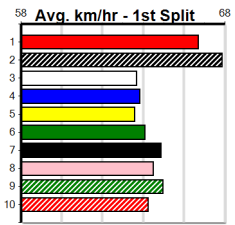

PHOTO MAN AT STUD

Distance: 400m, Race Type: Grade 5 T3, Total Prizemoney: $1,530
1st: $1,000, 2nd: $320, 3rd: $160, 4th: $50

Watchdog Tips: 0 0 0 0 Bet:

Main race results table with columns for Form, Box, Weight, Dist, Track, Date, Time, BON, Margin, 1st/2nd (Time), PIR, Checked, Comment, W/R, Split 1, S/P, Grade. Includes race details for MISS DAICOS, MAGIC BEE, JESSICA PEARSON, PARIS CALLING, BLACK PISTOL, ASTRONOMICA, HIGH FINANCE, VALENCIA LOLA, GALLOPING JESSIE, and MISTY AMY.