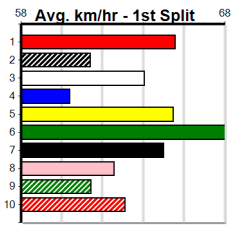

Warragul

9

5:54PM

(VIC time)

PAUA OF BUDDY AT STUD

Distance: 400m, Race Type: Tier 3 - Grade 7, Total Prizemoney: \$1,530
1st: \$1,000, 2nd: \$320, 3rd: \$160, 4th: \$50

Watchdog Tips: 0 0 0 0 Bet:

Table with 10 rows of race information. Each row includes race number, horse name, trainer, date, weight, distance, track, date, time, BON, Margin, 1st/2nd (Time), PIR, Checked, Comment, W/R, Split 1, S/P, Grade, and Winning Boxes. Winning boxes include prize, best, starts, Trk/Dst, and APM.

Warragul

10

6:17PM

(VIC time)

SENNACHIE AT STUD

Distance: 400m, Race Type: Tier 3 - Grade 6, Total Prizemoney: \$1,530
1st: \$1,000, 2nd: \$320, 3rd: \$160, 4th: \$50

Watchdog Tips: 0 0 0 0 Bet:

Main race card table with columns for Form, Box, Weight, Dist, Track, Date, Time, BON, Margin, 1st/2nd (Time), PIR, Checked, Comment, W/R, Split 1, S/P, Grade, and Winning Boxes. Contains 10 race entries.