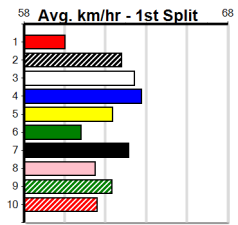

Track Record:

Distance	Time	Greyhound	Date Set
400m	21.999	PAUA OF BUDDY	14-Sep-21
460m	25.187	SHIMA SHINE	08-Jan-21
680m	38.579	DYNA CHANCER	12-Jan-19

Warragul

TRACK INFO
 Track Circumference: 630m
 Inside Top Turn: 90m
 Track Width: 5.5-7.5m
 Inside Home Turn: 60m

RSN GREY AREAS - WEDNESDAY & FRID

Distance: 460m, Race Type: Tier 3 - Maiden, Total Prizemoney: \$1,530
1st: \$1,000, 2nd: \$320, 3rd: \$160, 4th: \$50

1

2:57PM
(VIC time)

Watchdog Tips: **0 0 0 0** Bet: **0**