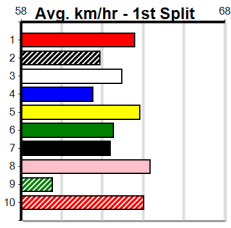

Watchdog Tips: 0 0 0 0 Bet:

Main table containing race details for 10 different races (1-10), including fields for Form, Box, Weight, Dist, Track, Date, Time, BON, Margin, 1st/2nd (Time), PIR, Checked, Comment, W/R, Split 1, S/P, Grade, and Winning Boxes. Each race entry includes a list of horses with their respective stats and odds.