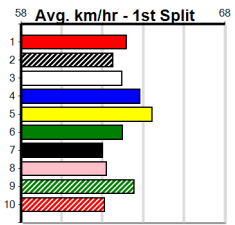

SPORTSBET GREEN TICKS

Distance: 400m, Race Type: Grade 5 T3, Total Prizemoney: $1,530
1st: $1,000, 2nd: $320, 3rd: $160, 4th: $50

Watchdog Tips:

0 0 0 0

Bet:

Main race results table with columns for Form, Box, Weight, Dist, Track, Date, Time, BON, Margin, 1st/2nd (Time), PIR, Checked, Comment, W/R, Split 1, S/P, Grade, and Winning Boxes. Includes 10 race entries with detailed horse and jockey information.