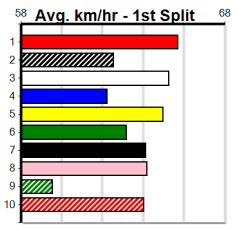

SHIMA SHINE AT STUD

Distance: 460m, Race Type: Grade 5 T3, Total Prizemoney: $1,530
1st: $1,000, 2nd: $320, 3rd: $160, 4th: $50

6

4:44PM

(VIC time)

Watchdog Tips:

0

0

0

0

Bet: