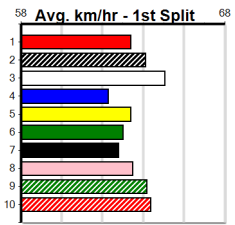

VIATEK (1-2 WINS)

Distance: 460m, Race Type: Tier 3 - Restricted Win, Total Prizemoney: $1,530
1st: $1,000, 2nd: $320, 3rd: $160, 4th: $50

Watchdog Tips: **0 0 0 0** Bet: .