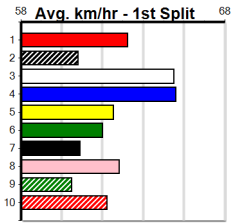

DREAMCHASERS - TICKETS ON SALE NOW

Distance: 400m, Race Type: Grade 5 T3, Total Prizemoney: $1,530
1st: $1,000, 2nd: $320, 3rd: $160, 4th: $50

Watchdog Tips: **0** **0** **0** **0** **Bet:** .