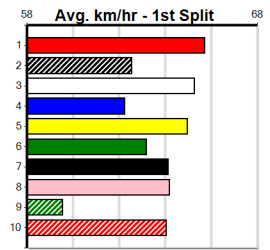

SHIMA SHINE AT STUD

Distance: 460m, Race Type: Grade 5 T3, Total Prizemoney: $1,530
1st: $1,000, 2nd: $320, 3rd: $160, 4th: $50

Watchdog Tips:

Bet:

Table with columns: Form Box, Wgt, Dist, Track, Date, Time, BON, Margin, 1st/2nd (Time), PIR, Checked, Comment, WR, Split 1, S/P, Grade

CATCH A RAINBOW [5]
BK Bitch Nov-21 Sire: GET IT GIZMO Dam: MISS FIREBIRD
Owner(s): C Pirani
Trainer: Cheryl Pirani (Boronia)
Winning Distances: < 300m (0) 300 - 399m (0) 400 - 499m (4) 500 - 599m (0) 600 - 699m (0) > 700m (0)
Box History table and Prize Best Starts table included.

MAY SO DREAMING [5]
BD Bitch Mar-21 Sire: FERNANDO BALE Dam: IT'S A DREAM
Owner(s): SAUNDERS CLAN (SYN), D Saunders, B Saunders, W Saunders, G Saunders
Trainer: Gail Saunders (Somerville)
Winning Distances: < 300m (0) 300 - 399m (0) 400 - 499m (2) 500 - 599m (3) 600 - 699m (0) > 700m (0)
Box History table and Prize Best Starts table included.

JEREMY SPOKE [5]
BK Dog Aug-21 Sire: NEED MY MONEYNOW Dam: LITTLE BIT SLICK
Owner(s): Flight Facilities (SYN), R Wagenaar, A Wagenaar
Trainer: Rowan Wagenaar (Langwarrin)
Winning Distances: < 300m (0) 300 - 399m (0) 400 - 499m (0) 500 - 599m (4) 600 - 699m (0) > 700m (0)
Box History table and Prize Best Starts table included.

FLYING RYKER [5]
BK Dog May-21 Sire: BARCIA BALE Dam: LIBBY'S DREAM
Owner(s): Palm Ridge Friends (SYN), L Burke, G Harris
Trainer: Gavin Burke (Alberton West)
Winning Distances: < 300m (0) 300 - 399m (3) 400 - 499m (2) 500 - 599m (0) 600 - 699m (0) > 700m (0)
Box History table and Prize Best Starts table included.

SODA HELEN [5]
BK Bitch Dec-20 Sire: ORSON ALLEN Dam: SWEET ABOUT LOLA
Owner(s): Fluffy Side Up (SYN), A Onley, P Onley
Trainer: Geoffrey Dalton (Hazelwood Nort)
Winning Distances: < 300m (0) 300 - 399m (6) 400 - 499m (10) 500 - 599m (1) 600 - 699m (0) > 700m (0)
Box History table and Prize Best Starts table included.

1

2

3

4

5