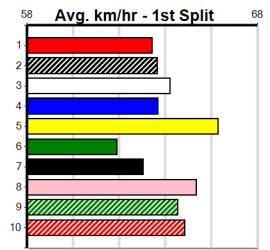

OAKS SUPER BOX

Distance: 400m, Race Type: Grade 5 T3, Total Prizemoney: $1,530
1st: $1,000, 2nd: $320, 3rd: $160, 4th: $50

Watchdog Tips:

Bet:

Table with columns: Form Box, Wgt, Dist, Track, Date, Time, BON, Margin, 1st/2nd (Time), PIR, Checked, Comment, WR, Split 1, S/P, Grade

UNDER HIS SPELL [5]
BK Dog Dec-19 Sire: MOREIRA Dam: REALLY MAGIC
Owner(s): I Dann
Trainer: Ian Dann (Whitelaw)
Winning Distances: < 300m (0) 300 - 399m (5) 400 - 499m (5) 500 - 599m (0) 600 - 699m (0) > 700m (0)
Winning Weights: 30.4(1) 30.9(1) 31.0(1) 31.4(1) 32.0(1) 32.4(1) 32.5(1) 32.6(1) 33.1(1) 33.4(1)
Box History table and Prize Best Starts table included.

MALLY BOY (WA)[5]
BK Dog Nov-21 Sire: FLYING RICCIARDO Dam: FINE CHAMPAN
Owner(s): L Traynor
Trainer: Maria Musselwhite (Lindenow)
Winning Distances: < 300m (0) 300 - 399m (2) 400 - 499m (2) 500 - 599m (0) 600 - 699m (0) > 700m (0)
Winning Weights: 30.3(1) 30.8(1) 30.9(1) 31.3(1)
Box History table and Prize Best Starts table included.

MR. LARSON [5]
WBK Dog Sep-20 Sire: SENNACHIE Dam: SLY SHIRAZ
Owner(s): T Condon
Trainer: Andrea Condon (Hampton Park)
Winning Distances: < 300m (0) 300 - 399m (1) 400 - 499m (7) 500 - 599m (0) 600 - 699m (0) > 700m (0)
Winning Weights: 28.3(1) 28.5(1) 28.6(1) 28.9(2) 29.0(3)
Box History table and Prize Best Starts table included.

LILLY RUSH [5]
WBK Bitch Jun-20 Sire: DJAYS OCTANE Dam: LEKTRA MISS
Owner(s): P Larkin
Trainer: Paul Larkin (Drouin)
Winning Distances: < 300m (0) 300 - 399m (5) 400 - 499m (4) 500 - 599m (0) 600 - 699m (0) > 700m (0)
Winning Weights: 25.0(1) 25.3(1) 25.9(2) 26.1(1) 26.2(1) 26.3(1) 26.9(2)
Box History table and Prize Best Starts table included.

RIVER KING [5]
BK Dog Feb-22 Sire: LIGHTNING FRANK Dam: NAYLA SWIFT
Owner(s): Koolie Boys (SYN), H Johnson, M O'rourke
Trainer: Garry Johnson (Chum Creek)
Winning Distances: < 300m (0) 300 - 399m (4) 400 - 499m (1) 500 - 599m (0) 600 - 699m (0) > 700m (0)
Winning Weights: 34.1(1) 34.5(1) 34.6(1) 34.7(1) 35.0(1)
Box History table and Prize Best Starts table included.

1

2

3

4

5