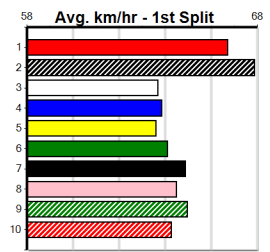

PHOTO MAN AT STUD

Distance: 400m, Race Type: Grade 5 T3, Total Prizemoney: $1,530
1st: $1,000, 2nd: $320, 3rd: $160, 4th: $50

Watchdog Tips:

Bet:

Form Box Wgt Dist Track Date Time BON Margin 1st/2nd (Time) PIR Checked Comment WR Split 1 S/P Grade

MISS DAICOS [5]
BD Bitch Mar-21 Sire: FERNANDO BALE Dam: IT'S A DREAM
Owner(s): SAUNDERS CLAN (SYN), D Saunders, B Saunders, W Saunders, G Saunders
Trainer: Darrell Saunders (Somerville)
Winning Distances: < 300m (0) 300 - 399m (4) 400 - 499m (3) 500 - 599m (1) 600 - 699m (0) > 700m (0)
Winning Weights: 26.4(1) 26.6(2) 26.8(2) 26.9(1) 27.1(1) 27.5(1)
Box History table and Prize Best Starts table included.

MAGIC BEE [5]
F Bitch Aug-20 Sire: BERNARDO Dam: CINDEEN JATES
Owner(s): P Pollutro
Trainer: Aaron Farley (Churchill)
Winning Distances: < 300m (0) 300 - 399m (4) 400 - 499m (5) 500 - 599m (0) 600 - 699m (0) > 700m (0)
Winning Weights: 26.9(1) 27.0(1) 27.2(1) 27.3(1) 27.6(2) 27.9(2) 28.0(1)
Box History table and Prize Best Starts table included.

JESSICA PEARSON [5]
BK Bitch Mar-20 Sire: FULLY LOADED Dam: TINDERELLA
Owner(s): L Fulford
Trainer: Lindsay Fulford (Maffra)
Winning Distances: < 300m (0) 300 - 399m (9) 400 - 499m (4) 500 - 599m (0) 600 - 699m (0) > 700m (0)
Winning Weights: 25.3(1) 25.4(1) 25.5(1) 26.0(2) 26.1(2) 26.4(1) 27.2(1) 27.4(1) 27.7(1) 27.8(1) 28.0(1)
Box History table and Prize Best Starts table included.

PARIS CALLING [5]
WF Bitch Oct-21 Sire: OUT OF RANGE Dam: TAYLOR'S CHIP
Owner(s): S Porteus
Trainer: William Major (Tanjil South)
ENG WGL 2024-11-26
Winning Distances: < 300m (0) 300 - 399m (3) 400 - 499m (1) 500 - 599m (0) 600 - 699m (0) > 700m (0)
Winning Weights: 27.9(1) 28.2(1) 28.3(1) 29.0(1)
Box History table and Prize Best Starts table included.

BLACK PISTOL [5]
BK Bitch Apr-21 Sire: BANJO BOY Dam: PISTOL
Owner(s): A Carr
Trainer: Malcolm Carr (Devon Meadows)
Winning Distances: < 300m (0) 300 - 399m (3) 400 - 499m (3) 500 - 599m (0) 600 - 699m (0) > 700m (0)
Winning Weights: 26.3(1) 26.8(2) 27.8(1) 28.0(1) 28.3(1)
Box History table and Prize Best Starts table included.

1

2

3

4

5