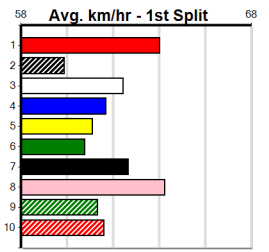

G'DAY CHEF CATERERS

Distance: 400m, Race Type: Tier 3 - Maiden, Total Prizemoney: $1,530
1st: $1,000, 2nd: $320, 3rd: $160, 4th: $50

Watchdog Tips: [ ] [ ] [ ] [ ] [ ] Bet: [ ]

Table with columns: Form Box, Wgt, Dist, Track, Date, Time, BON, Margin, 1st/2nd (Time), PIR, Checked, Comment, W/R, Split 1, S/P, Grade

HOW HIGH JIVE [M]
BK Bitch Jan-22 Sire: BEWILDERING Dam: HOW HIGH JAZZ
Owner(s): J Mifsud
Winning Distances: < 300m (0) 300 - 399m (0) 400 - 499m (0) 500 - 599m (0) 600 - 699m (0) > 700m (0)
Trainer: Jade Mifsud (Hernes Oak)
Box History table and statistics.

GO SEE IAN [M]
BK Dog Apr-22 Sire: ZACK MONELLI Dam: JOSIE'S ENTITY
Owner(s): C Fulford
Winning Distances: < 300m (0) 300 - 399m (0) 400 - 499m (0) 500 - 599m (0) 600 - 699m (0) > 700m (0)
Trainer: Cindy Fulford (Maffra)
Box History table and statistics.

HURRICANE POLLY [M]
F Bitch Feb-22 Sire: CATCH THE THIEF Dam: SUPREME OUTLAW
Owner(s): J Sultana
Winning Distances: < 300m (0) 300 - 399m (0) 400 - 499m (0) 500 - 599m (0) 600 - 699m (0) > 700m (0)
Trainer: Joseph Sultana (Trafalgar East)
Box History table and statistics.

RICOLINA PEARL [M]
BK Bitch Dec-22 Sire: BELLA INFRARED Dam: BELLA RICO
Owner(s): K Juracic
Winning Distances: < 300m (0) 300 - 399m (0) 400 - 499m (0) 500 - 599m (0) 600 - 699m (0) > 700m (0)
Trainer: Luckie Karabitsakos (Pearcedale)
Box History table and statistics.

MANDOLIN STORM [M]
BK Bitch Feb-23 Sire: ASTON FASTNET Dam: PRETTY MUCH
Owner(s): K Iles
Winning Distances: < 300m (0) 300 - 399m (0) 400 - 499m (0) 500 - 599m (0) 600 - 699m (0) > 700m (0)
Trainer: Kelvin Iles (Longwarry)
Box History table and statistics.

1

2

3

4

5