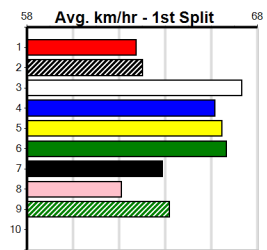

SENNACHIE AT STUD

Distance: 400m, Race Type: Tier 3 - Grade 6, Total Prizemoney: $1,530
1st: $1,000, 2nd: $320, 3rd: $160, 4th: $50

Watchdog Tips: [ ] [ ] [ ] [ ] Bet: [ ]

Table with columns: Form Box, Wgt, Dist, Track, Date, Time, BON, Margin, 1st/2nd (Time), PIR, Checked, Comment, W/R, Split 1, S/P, Grade

HE'S A ROCK [6]
BK Dog Aug-22 Sire: KINLOCH BRAE Dam: RED ROCKS
Owner(s): Just Ownership Group (SYN), J Crisp, R Richards
Trainer: Brett Mackie (Tooradin)
Winning Distances: < 300m (0) 300 - 399m (1) 400 - 499m (1) 500 - 599m (0) 600 - 699m (0) > 700m (0)
Winning Weights: 35.8(1) 36.3(1)
Race results table with columns: Pos, Wgt, Dist, Track, Date, Time, BON, Margin, Sire, Dam, PIR, Checked, Comment, W/R, Split 1, S/P, Grade

Box History table for HE'S A ROCK
Bx 1st 2nd 3rd 4th 5th 6th 7th 8th
Prize Best $4210.00
Starts 23.07(4)-11/6/24
Trk/Dts 7-2-1-1
APM 1-0-0-1 2528

HURRICANE TAHLIA [6]
WBKT Bitch Apr-20 Sire: HECTON BALE Dam: HURRICANE BILLIE
Owner(s): V Sultana
Trainer: Victoria Sultana (Trafalgar East)
Winning Distances: < 300m (0) 300 - 399m (1) 400 - 499m (1) 500 - 599m (0) 600 - 699m (0) > 700m (0)
Winning Weights: 28.0(1) 28.1(1)
Race results table with columns: Pos, Wgt, Dist, Track, Date, Time, BON, Margin, Sire, Dam, PIR, Checked, Comment, W/R, Split 1, S/P, Grade

Box History table for HURRICANE TAHLIA
Bx 1st 2nd 3rd 4th 5th 6th 7th 8th
Prize Best $7055.00
Starts 22.97(4)-7/9/23
Trk/Dts 55-2-7-11
APM 28-1-4-7 1295

QUEEN KATE [6]
BK Bitch Aug-22 Sire: FLYING RICCIARDO Dam: MISS MORRISSET
Owner(s): P Moody
Trainer: Garry Johnson (Chum Creek)
Winning Distances: < 300m (0) 300 - 399m (1) 400 - 499m (1) 500 - 599m (0) 600 - 699m (0) > 700m (0)
Winning Weights: 29.2(1) 29.5(1)
Race results table with columns: Pos, Wgt, Dist, Track, Date, Time, BON, Margin, Sire, Dam, PIR, Checked, Comment, W/R, Split 1, S/P, Grade

Box History table for QUEEN KATE
Bx 1st 2nd 3rd 4th 5th 6th 7th 8th
Prize Best $4530.00
Starts 23.38(8)-22/8/24
Trk/Dts 16-2-3-1
APM 2-0-0-0 2270

ARKA SOLAR [6]
BK Dog Sep-22 Sire: ZAMBORA BROCKIE Dam: GOOD GIRL SANDY
Owner(s): B Sykes
Trainer: Bryan Sykes (Upper Beaconsfield)
Winning Distances: < 300m (0) 300 - 399m (0) 400 - 499m (2) 500 - 599m (0) 600 - 699m (0) > 700m (0)
Winning Weights: 33.0(1) 33.2(1)
Race results table with columns: Pos, Wgt, Dist, Track, Date, Time, BON, Margin, Sire, Dam, PIR, Checked, Comment, W/R, Split 1, S/P, Grade

Box History table for ARKA SOLAR
Bx 1st 2nd 3rd 4th 5th 6th 7th 8th
Prize Best $3280.00
Starts 23.24(1)-10/9/24
Trk/Dts 7-2-0-2
APM 5-0-0-2 2168

UNINVITING [6]
F Bitch Jan-23 Sire: KOBLENZ Dam: LITTLE BIT SLEEK
Owner(s): G Sprod
Trainer: Garry Johnson (Chum Creek)
Winning Distances: < 300m (0) 300 - 399m (0) 400 - 499m (2) 500 - 599m (0) 600 - 699m (0) > 700m (0)
Winning Weights: 28.2(1) 28.4(1)
Race results table with columns: Pos, Wgt, Dist, Track, Date, Time, BON, Margin, Sire, Dam, PIR, Checked, Comment, W/R, Split 1, S/P, Grade

Box History table for UNINVITING
Bx 1st 2nd 3rd 4th 5th 6th 7th 8th
Prize Best $4605.00
Starts 22.92(2)-25/10/24
Trk/Dts 18-2-2-1
APM 7-1-2-0 3353

1

2

3

4

5