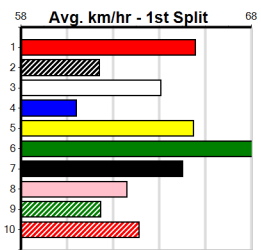

PAUA OF BUDDY AT STUD

Distance: 400m, Race Type: Tier 3 - Grade 7, Total Prizemoney: $1,530
1st: $1,000, 2nd: $320, 3rd: $160, 4th: $50

Watchdog Tips: [ ] [ ] [ ] [ ] Bet: [ ]

Form Box Wgt Dist Track Date Time BON Margin 1st/2nd (Time) PIR Checked Comment WR Split 1 S/P Grade

PETITE BEAST [7]
BK Bitch Sep-22 Sire: SUNSET SPITFIRE Dam: EL HELECHO
Owner(s): C Jones
Trainer: Carolyn Jones (Rosedale)
Winning Distances: < 300m (0) 300 - 399m (0) 400 - 499m (1) 500 - 599m (0) 600 - 699m (0) > 700m (0)
Winning Weights: 30.4(1)
1st (8) 30.4 400 WGL R1 29-Oct-24 23.06 22.29 1.5L MINH CINDY (23.15) M/11 8.41 $6.00 M
6th (7) 30.1 400 WGL R2 04-Nov-24 23.14 22.45 9.00L OUR BOY SHANNON (22.52) S/76 8.61 $29.30 X67

Box History
Bx 1st 2nd 3rd 4th 5th 6th 7th 8th
1 1 1 1 1 1 1 1
2 1 1 1 1 1 1 1
3 1 1 1 1 1 1 1
4 1 1 1 1 1 1 1
5 1 1 1 1 1 1 1
6 1 1 1 1 1 1 1
7 1 1 1 1 1 1 1
8 1 1 1 1 1 1 1
Prize Best $1680.00
Starts 23.06(8)-29/10/24
Trk/Dts 2-1-0-0
APM 1680

UNCHAINED [7]
BK Bitch Feb-22 Sire: BEAST UNLEASHED Dam: FORTNIGHT ADDICT
Owner(s): P Repici
Trainer: Lina Repici (Hampton Park)
Winning Distances: < 300m (0) 300 - 399m (0) 400 - 499m (1) 500 - 599m (0) 600 - 699m (0) > 700m (0)
Winning Weights: 26.6(1)
7th (4) 27.8 400 WGL R3 11-Jul-24 24.06 23.08 6.50L HAVANA BLUEBIRD (23.62) S/77 SW W 8.79 $48.80 T3-7
4th (2) 27.5 435 SLE R9 17-Jul-24 25.47 24.54 9.00L KENZIE KID (24.85) M/654 5.49 $41.60 7
7th (2) 27.7 300 HVL R3 19-Jul-24 17.69 16.74 7.50L INTERCEPT QUEEN (17.19) M/8 4.14 $45.30 X67
4th (1) 27.7 435 SLE R4 24-Jul-24 25.62 24.44 5.50L ON REPEAT (25.24) M/544 5.41 $54.80 7
6th (4) 27.7 400 WGL R2 26-Jul-24 23.45 22.65 5.00L DUNSMORE FLYER (23.10) M/66 SW 8.69 $53.50 7
8th (4) 28.0 400 WGL R9 01-Aug-24 23.61 22.88 6.00L DANCING DARCI (23.20) Q/76 8.86 $59.80 7
6th (2) 27.9 595 SAP R3 04-Aug-24 36.32 34.45 14.00 PAW OCTAVIA (35.40) M/3366 9.65 $33.90 RW
6th (2) 28.3 400 WGL R10 08-Aug-24 23.86 22.66 10.00 SPICY ASSASSIN (23.18) M/66 9.02 $46.40 T3-7
Last 3 wins NOT included above
1st (3) 26.6 410 HOR R1 15-Sep-23 23.90 23.16 1.00L ICENI LETHAL (23.97) M/43 10.60 $13.90 M

Box History
Bx 1st 2nd 3rd 4th 5th 6th 7th 8th
1 1 1 1 1 1 1 1
2 1 1 1 1 1 1 1
3 1 1 1 1 1 1 1
4 1 1 1 1 1 1 1
5 1 1 1 1 1 1 1
6 1 1 1 1 1 1 1
7 1 1 1 1 1 1 1
8 1 1 1 1 1 1 1
Prize Best $3010.00
Starts 23.21(8)-18/4/24
Trk/Dts 47-1-1-3
APM 16-0-0-2 273