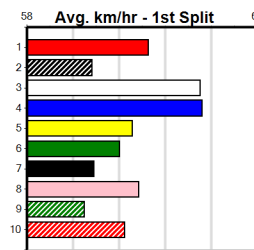

DREAMCHASERS - TICKETS ON SALE NOW

Distance: 400m, Race Type: Grade 5 T3, Total Prizemoney: $1,530
1st: $1,000, 2nd: $320, 3rd: $160, 4th: $50

Watchdog Tips:

Bet:

Form Box	Wgt	Dist	Track	Date	Time	BON	Margin	1st/2nd (Time)	PIR	Checked	Comment	WR	Split 1	S/P	Grade

1

MEGA BANJO BOY [5]
BK Dog May-21 **Sire: BANJO BOY** **Dam: EMILIA CASH**
Owner(s): W Dawes **Trainer: William Dawes (Moe)**
Winning Distances: < 300m (0) 300 - 399m (4) 400 - 499m (0) 500 - 599m (0) 600 - 699m (0) > 700m (0)
Winning Weights: 33.7(1) 33.8(1) 34.2(1) 35.9(1)

8th (2)	33.5	350	HVL	R6	11-Aug-24	20.12	19.01	12.00 AYIA NEIGHBOUR (19.31)	M/8	.	V7	.	6.78	$24.00	5
4th (2)	33.4	350	HVL	R7	30-Aug-24	19.77	19.45	4.75L SWEET NUGGET (19.46)	M/2	.	.	.	6.66	$29.60	T3-5
6th (4)	33.5	400	WGL	R4	12-Sep-24	23.74	22.86	9.50L GO ASTRAY (23.09)	S/65	.	.	.	8.84	$17.00	T3-5
8th (7)	33.6	435	SLE	R12	18-Sep-24	25.86	24.68	16.00 STELLAR CAREER (24.80)	M/658	.	SW	.	5.50	$14.90	T3-5
7th (6)	33.2	400	WGL	R12	24-Oct-24	24.22	22.95	16.00 TARGAN BALE (23.17)	M/56	.	VO	.	8.68	$33.00	T3-5
7th (4)	33.5	400	WGL	R12	07-Nov-24	24.27	22.67	14.00 UNDER HIS SPELL (23.34)	M/88	.	.	.	8.90	$28.30	T3-5
3rd (8)	33.3	400	WGL	R12	14-Nov-24	23.34	22.72	0.75L HURRICANE MAX (23.29)	M/11	.	.	.	8.54	$23.80	5
7th (6)	33.5	400	WGL	R12	21-Nov-24	23.65	22.66	6.50L HURRICANE MAX (23.22)	M/77	.	.	.	8.82	$25.10	T3-5

Last 3 wins NOT included above

1st (8)	33.8	395	TRA	R4	30-Oct-23	22.54	22.26	7.00L CANYA WRANGLE (23.01)	Q/111	.	.	.	3.76	$14.10	T3-RW
1st (2)	34.2	395	TRA	R4	20-Nov-23	22.46	22.24	1.75L BOMBER'S LADY (22.58)	M/421	.	SW	.	3.80	$15.00	T3-RW
1st (8)	33.7	395	TRA	R6	01-Jan-24	22.51	22.04	2.75L MICK SAYS SO (22.69)	Q/221	.	SW	.	3.76	$30.30	T3-5

Box History

Bx	1st	2nd	3rd	4th	5th	6th	7th	8th
1	1	1	2	1	1	1	2	1
2	1			2			1	3
3					1	2	2	1
4	1					2	1	1
5							1	4
6			1	1	1	1	4	2
7				7	1			1
8	2	2	1	1	1			

Prize Best Starts	$6670.00
Trk/Dts	23.34(8)-14/11/24
APM	64-4-4-4 14-0-0-1 744