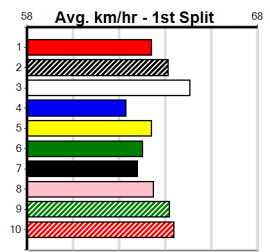

VIATEK (1-2 WINS)

Distance: 460m, Race Type: Tier 3 - Restricted Win, Total Prizemoney: $1,530
1st: $1,000, 2nd: $320, 3rd: $160, 4th: $50

Watchdog Tips: [ ] [ ] [ ] [ ] Bet: [ ]

Form Box Wgt Dist Track Date Time BON Margin 1st/2nd (Time) PIR Checked Comment WR Split 1 S/P Grade

BOMBSHELL BANJO (NSW)[6]
WBK Bitch Dec-21 Sire: FERNANDO BALE Dam: EL RAPIDO
Owner(s): D Sacco
Trainer: David Kerr (Caldermeade)
Winning Distances: < 300m (0) 300 - 399m (0) 400 - 499m (2) 500 - 599m (0) 600 - 699m (0) > 700m (0)
Winning Weights: 24.3(1) 24.8(1)
Box History table and Prize Best Starts Trk/Dts APM

COME ON MANGO [7]
BEF Bitch Dec-22 Sire: FERNANDO BLUEY Dam: MIDNIGHT SNOOZE
Owner(s): J Loverso
Trainer: Jake Loverso (Little River)
Winning Distances: < 300m (0) 300 - 399m (0) 400 - 499m (0) 500 - 599m (1) 600 - 699m (0) > 700m (0)
Winning Weights: 25.3(1)
Box History table and Prize Best Starts Trk/Dts APM

BARKLY STREET [6]
WBK Dog Jan-23 Sire: HOUDINI BOY Dam: RING A DRAGON
Owner(s): B Symons
Trainer: Bethany Garrick (Devon Meadow)
Winning Distances: < 300m (0) 300 - 399m (1) 400 - 499m (1) 500 - 599m (0) 600 - 699m (0) > 700m (0)
Winning Weights: 29.5(1) 30.3(1)
Box History table and Prize Best Starts Trk/Dts APM

FLY HIGH ZEUS [6]
WF Dog May-22 Sire: ALLEN DEED Dam: HUFFLE PUFFLE
Owner(s): M Ebeyer
Trainer: David Plumridge (Scoresby)
Winning Distances: < 300m (0) 300 - 399m (0) 400 - 499m (2) 500 - 599m (0) 600 - 699m (0) > 700m (0)
Winning Weights: 30.3(1) 30.7(1)
Box History table and Prize Best Starts Trk/Dts APM

RING A HOUDINI [6]
BK Dog Jan-23 Sire: HOUDINI BOY Dam: RING A DRAGON
Owner(s): A Frey
Trainer: Danny Cortese (Devon Meadows)
Winning Distances: < 300m (0) 300 - 399m (2) 400 - 499m (0) 500 - 599m (0) 600 - 699m (0) > 700m (0)
Winning Weights: 33.1(1) 33.4(1)
Box History table and Prize Best Starts Trk/Dts APM

1

2

3

4

5