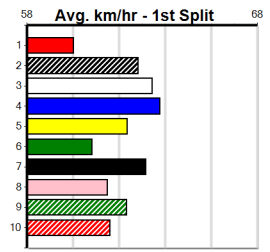

RSN GREY AREAS - WEDNESDAY & FRIDAY

Distance: 460m, Race Type: Tier 3 - Maiden, Total Prizemoney: $1,530
1st: $1,000, 2nd: $320, 3rd: $160, 4th: $50

Watchdog Tips: [ ] [ ] [ ] [ ] [ ] Bet: [ ]

Form Box Wgt Dist Track Date Time BON Margin 1st/2nd (Time) PIR Checked Comment WR Split 1 S/P Grade

SELECT CASH [M]
BK Dog Jul-22 Sire: BERNARDO Dam: MY DREAMER
Owner(s): K Bailey
Trainer: Ken Bailey (Bundalaguah)
Winning Distances: < 300m (0) 300 - 399m (0) 400 - 499m (0) 500 - 599m (0) 600 - 699m (0) > 700m (0)
Winning Weights:
4th (3) 27.9 435 SLE R1 13-Oct-24 25.07 24.07 3.00L ZIPPING SCOOBY (24.88) S/844 5.47 $10.10 M
2nd (6) 28.5 435 SLE R2 24-Nov-24 24.83 24.22 2.25L GOLDEN TOP (24.68) M/322 5.45 $20.00 M
Box History
Prize Best $595.00
Starts 2-0-1-0
Trk/Dts 0-0-0-0
APM 580

BIG BRUCE (NSW)[M]
BK Dog Mar-22 Sire: SHIMA SHINE Dam: MIDNIGHT CARMEN
Owner(s): J O'keefe
Trainer: Constance Mcmillan (Drouin)
Winning Distances: < 300m (0) 300 - 399m (0) 400 - 499m (0) 500 - 599m (0) 600 - 699m (0) > 700m (0)
Winning Weights:
5th (5) 34.8 400 WGL R1 08-Oct-24 23.43 22.58 9.00L VODKA AND ICE (22.83) M/55 8.60 $21.20 M
5th (7) 35.3 400 WGL R1 11-Oct-24 23.85 22.36 17.00 CORINTHIAN (22.71) M/55 8.73 $13.90 M
4th (2) 34.9 435 SLE R2 16-Oct-24 25.61 24.34 13.00 JUST A NEO (24.72) M/744 5.56 $49.20 M
5th (6) 35.3 435 SLE R2 23-Oct-24 25.87 24.65 4.25L DON'T BLAME ME (25.57) M/875 5.68 $11.10 M
4th (3) 35.0 435 SLE R2 30-Oct-24 25.38 24.81 7.50L UNDERCOVER GUY (24.86) M/444 5.40 $22.80 M
8th (5) 35.9 400 WGL R1 07-Nov-24 23.73 22.67 12.00 MAGIC OUTLAW (22.93) M/78 8.76 $34.20 T3-M
6th (6) 36.1 460 WGL R1 14-Nov-24 26.86 26.19 3.5L MINH BRONCO (26.62) M/323 6.75 $40.20 M
7th (4) 35.9 350 HVL R2 20-Nov-24 20.20 19.40 12.00 DR. REESE (19.40) S/5 6.80 $29.70 M
Box History
Prize Best $460.00
Starts 26.86(6)-14/11/24
Trk/Dts 11-0-0-1
APM 326

HARD TAG [M]
F Dog Aug-22 Sire: SH AVATAR Dam: ROCKIN' ROSIE
Owner(s): R Kerr
Trainer: Rosalie Kerr (Caldermeade)
ENG GEL 2024-11-26
Winning Distances: < 300m (0) 300 - 399m (0) 400 - 499m (0) 500 - 599m (0) 600 - 699m (0) > 700m (0)
Winning Weights:
8th (4) 30.8 350 HVL R1 23-Jun-24 20.42 19.02 14.00 SACRED SWORD (19.50) M/8 6.92 $51.00 MF
8th (5) 30.3 350 HVL R2 23-Jul-24 20.46 19.36 7.00L COMO PRINCE (19.97) M/4 6.82 $13.90 T3-M
6th (2) 30.8 350 HVL R2 30-Jul-24 20.41 19.56 6.00L TEAM FARRIER (20.02) S/6 6.90 $21.10 T3-M
7th (7) 30.7 350 HVL R2 20-Sep-24 20.23 19.41 8.00L SHAUN LEE ROSE (19.70) M/1 6.66 $32.90 M
5th (2) 31.0 400 GEL R2 01-Oct-24 23.76 22.76 11.00 PAW EVA (23.04) M/66 8.85 $21.30 M
6th (4) 31.6 435 SLE R3 23-Oct-24 25.58 24.65 8.00L CONNOR FLYNN JET (25.04) M/566 5.57 $29.50 M
5th (6) 31.3 435 SLE R3 30-Oct-24 26.07 24.81 15.00 PARUMBA CHA CHA (25.09) S/755 5.62 $15.90 M
7th (5) 31.1 460 WGL R2 21-Nov-24 27.07 25.98 8.50L MORAINÉ MAX (26.49) M/866 7.17 $51.40 T3-M
Box History
Prize Best $75.00
Starts 27.07(5)-21/11/24
Trk/Dts 9-0-0-0
APM 30