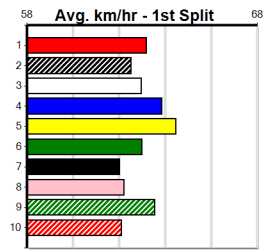

SPORTSBET GREEN TICKS

Distance: 400m, Race Type: Grade 5 T3, Total Prizemoney: $1,530
1st: $1,000, 2nd: $320, 3rd: $160, 4th: $50

Watchdog Tips: [ ] [ ] [ ] [ ] Bet: [ ]

BOOT A DREAM [5]
BD Dog Feb-21 Sire: MY REDEEMER Dam: LITTLE SAMARA
Owner(s): A Gringhuis
Trainer: Arend Gringhuis (Ripplebrook)
Winning Distances: < 300m (0) 300 - 399m (1) 400 - 499m (8) 500 - 599m (4) 600 - 699m (0) > 700m (0)
Winning Weights: 34.4(1) 34.5(2) 34.6(2) 34.9(1) 35.0(1) 35.3(1) 35.4(3) 35.6(1) 35.7(1)
Box History table and Prize Best Starts table included.

BOMBER'S REWARD [5]
BK Dog Sep-20 Sire: BOMBER JACK Dam: ROZEHILL BETH
Owner(s): G Green
Trainer: Geoffrey Green (Woodside)
Winning Distances: < 300m (0) 300 - 399m (4) 400 - 499m (3) 500 - 599m (0) 600 - 699m (0) > 700m (0)
Winning Weights: 31.0(1) 31.2(1) 32.0(1) 32.1(1) 32.2(1) 32.5(2)
Box History table and Prize Best Starts table included.

LAKEVIEW JACK [5]
BE Dog Sep-21 Sire: AUSSIE INFRARED Dam: BRAEMAR KEELIE
Owner(s): O Mcgovern
Trainer: Owen Mcgovern (Rosedale)
Winning Distances: < 300m (0) 300 - 399m (1) 400 - 499m (3) 500 - 599m (0) 600 - 699m (0) > 700m (0)
Winning Weights: 31.8(1) 31.9(1) 32.0(1) 32.5(1)
Box History table and Prize Best Starts table included.

LINDENOW PATCH (NSW)[5]
WBK Dog Jun-21 Sire: ORSON ALLEN Dam: MAGIC GYPSY
Owner(s): M Musselwhite
Trainer: John Musselwhite (Lindenow)
Winning Distances: < 300m (0) 300 - 399m (4) 400 - 499m (5) 500 - 599m (0) 600 - 699m (0) > 700m (0)
Winning Weights: 32.2(1) 32.5(1) 32.8(2) 33.3(2) 33.5(1) 33.6(1) 33.7(1)
Box History table and Prize Best Starts table included.

TORRENTIAL [5]
BK Bitch Dec-21 Sire: BARCIA BALE Dam: PYROCUMULUS
Owner(s): L Weeks
Trainer: Les Weeks (Tyabb)
Winning Distances: < 300m (0) 300 - 399m (0) 400 - 499m (3) 500 - 599m (0) 600 - 699m (0) > 700m (0)
Winning Weights: 26.7(1) 26.8(1) 27.8(1)
Box History table and Prize Best Starts table included.