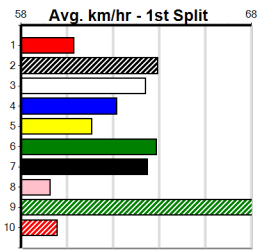

SPORTSBET NOBODY DOES IT EASIER

Distance: 400m, Race Type: Tier 3 - Maiden, Total Prizemoney: $1,530
1st: $1,000, 2nd: $320, 3rd: $160, 4th: $50

Watchdog Tips: [ ] [ ] [ ] [ ] Bet: [ ]

Form Box Wgt Dist Track Date Time BON Margin 1st/2nd (Time) PIR Checked Comment W/R Split 1 S/P Grade

1 CONTAGIOUS ALLEN [M]
BK Dog Jan-22 Sire: STAGGER Dam: FINANCIAL TARRA
Owner(s): L Fulford
Trainer: Cindy Fulford (Maffra)
Winning Distances: < 300m (0) 300 - 399m (0) 400 - 499m (0) 500 - 599m (0) 600 - 699m (0) > 700m (0)
Winning Weights:
8th (2) 29.6 435 SLE R1 24-Jul-24 26.53 24.44 22.00 PAW QUAIL (25.02) S/338 V14 5.46 $73.10 M
7th (7) 30.3 435 SLE R2 14-Aug-24 26.66 24.45 29.00 LAKEVIEW APRIL (24.65) M/667 V7 5.57 $48.60 M
CT (-) 29.4 435 SLE 29-Sep-24 25.68 15.00 Trial Cleared M/44 4of4 . CT
7th (8) 29.9 400 WGL R1 03-Oct-24 23.83 22.58 13.00 JUICY GOSSIP (22.95) S/77 . 8.83 $164.30 T3-M
6th (8) 30.6 435 SLE R1 18-Oct-24 25.66 24.54 16.00 WESTERN EMPIRE (24.54) S/644 . 5.48 $74.30 T3-M
8th (8) 30.4 435 SLE R2 23-Oct-24 26.55 24.65 14.00 DON'T BLAME ME (25.57) S/747 . 5.66 $49.30 M
6th (1) 30.1 435 SLE R1 05-Nov-24 26.01 24.54 9.00L CATCH DOT (25.40) S/644 . 5.87 $20.30 T3-M
8th (1) 30.2 400 WGL R3 14-Nov-24 24.46 22.72 20.00 MY COOL BREEZE (23.12) S/55 . 8.75 $50.50 M
Last 3 wins NOT included above
Box History
Bx 1st 2nd 3rd 4th 5th 6th 7th 8th
1 1 1 1
2 1 1
3 1
4 1
5 1
6 1
7 1 1
8 1 1 1
Prize Best $0.00
Starts 23.83(8)-3/10/24
Trk/Dts 9-0-0-0
APM 2-0-0-0 0

2 ROCHARD [M]
BK Dog Apr-21 Sire: BERNARDO Dam: SUNSET SENORITA
Owner(s): D Williamson
Trainer: Dean Williamson (Moe)
Winning Distances: < 300m (0) 300 - 399m (0) 400 - 499m (0) 500 - 599m (0) 600 - 699m (0) > 700m (0)
Winning Weights:
5th (6) 28.1 400 WGL R9 04-Oct-24 23.62 22.71 9.00L KIP STAVROS (23.00) Q/22 . 8.56 $7.60 M
5th (8) 28.1 400 WGL R9 11-Oct-24 23.75 22.36 3.5L WARRIOR JACK (23.51) M/22 . 8.49 $30.40 M
2nd (8) 28.4 435 SLE R2 18-Oct-24 25.47 24.54 1.25L APPLE CHERRY (25.39) Q/112 . 5.32 $8.40 T3-M
6th (8) 28.5 400 WGL R2 24-Oct-24 23.93 22.95 7.50L HULK KING HAMMER (23.41) M/22 . 8.56 $9.70 T3-M
5th (8) 28.2 435 SLE R2 30-Oct-24 25.39 24.81 8.00L UNDERCOVER GUY (24.86) M/233 . 5.34 $28.00 M
4th (6) 28.5 435 SLE R3 05-Nov-24 25.21 24.54 5.50L SELECT JEALOUS (24.83) M/222 SW 5.35 $25.40 T3-RW
2nd (4) 28.7 435 SLE R2 13-Nov-24 25.43 24.42 4.50L PINOT GRIGIO (25.12) Q/222 . 5.39 $7.60 T3-M
3rd (5) 28.6 400 WGL R1 21-Nov-24 23.11 22.66 3.25L RUTH'S COMMANDER M/22 . 8.38 $7.80 T3-M
Last 3 wins NOT included above
Box History
Bx 1st 2nd 3rd 4th 5th 6th 7th 8th
1 1 1
2 1 1
3 1
4 1
5 1
6 1 1
7 1 1
8 1 2 1
Prize Best $850.00
Starts 23.11(5)-21/11/24
Trk/Dts 8-0-2-1
APM 4-0-0-1 786