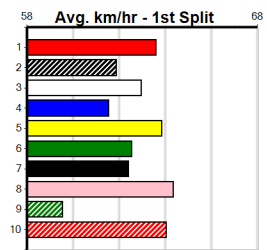

1

2

3

4

5

MC GRAFIX & SIGNS

Distance: 460m, Race Type: Grade 5 T3, Total Prizemoney: \$1,530
1st: \$1,000, 2nd: \$320, 3rd: \$160, 4th: \$50

Watchdog Tips: