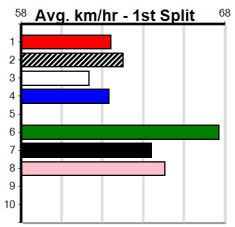

Winning Boxes							
1	2	3	4	5	6	7	8
1			1				
Prize							
Best							
Starts							
Trk/Dst							
APM							

Winning Boxes							
1	2	3	4	5	6	7	8
						1	

SPORTSBET HT1

Distance: 450m, Race Type: Mixed 6/7 Heat, Total Prizemoney: \$2,925
1st: \$1,950, 2nd: \$600, 3rd: \$300, 4th: \$75