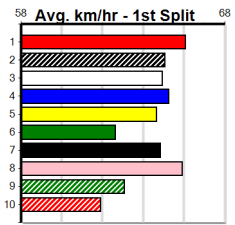

ONE MORE RACE TO GO

Distance: 390m, Race Type: Grade 5, Total Prizemoney: \$2,925
1st: \$1,950, 2nd: \$600, 3rd: \$300, 4th: \$75

12

9:12PM

(VIC time)

WALTZING BRUTE (6) recorded back to back smart wins at Ballarat recently and he can atone for some luckless runs since. MAC AND CHEESE (4) owns a handy 22.21 PB here and he will be in the firing line throughout. PAW LARRY (7) is better than his form