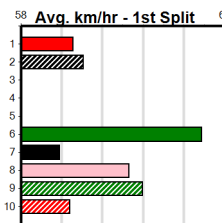

MACEY'S BISTRO

Distance: 390m, Race Type: Maiden, Total Prizemoney: $2,535
1st: $1,680, 2nd: $520, 3rd: $260, 4th: $75

2

5:47PM

(VIC time)

STATUE OF TIME (8) has been solidly placed in his two runs to date and he can light them up soon after box rise. GOOSEBUMPS RICO (6) was solidly placed in his debut run and he can work into the mix mid race. ULTIMO (3) must be respected on debut

Watchdog Tips: **8** **6** **3** **4** **Bet:** **Box Quinella 3,6,8 ($10 for 333.33%)**