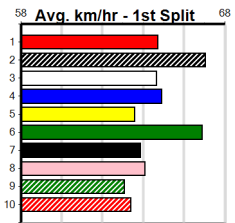

PADDY WANTS PATS

Distance: 390m, Race Type: Grade 5, Total Prizemoney: $2,925
1st: $1,950, 2nd: $600, 3rd: $300, 4th: $75

11

8:55PM

(VIC time)

ASPERITAS (6) normally hits the ground running and she will find this easier than her most recent racing. MISCHIEF MATE (8) was never headed here last time and he will be in the firing line throughout. GEORGE'S BEST (7) has solid claims

Watchdog Tips:

6

8

7

3

Bet:

Win 6