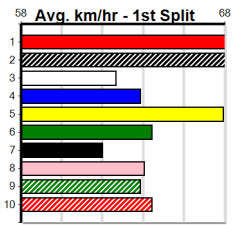

BROAD TREECARE

Distance: 390m, Race Type: Mixed 6/7, Total Prizemoney: $2,925
1st: $1,950, 2nd: $600, 3rd: $300, 4th: $75

3
6:09PM
(VIC time)

LAURISTON GIRL (2) was a dominant 22.39 winner here last week and she will prove hard to reel in again. LITTLE NARLA (1) has terrific early speed and she will continue to get stronger with more racing. ZOOM BOOM (7) is showing promise

Watchdog Tips: **2** **1** **7** **5** **Bet:** **Box Quinella 1,2,7 ($10 for 333.33%)**