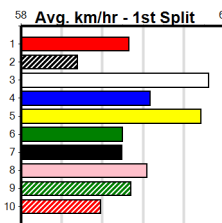

1	2	3	4	5	
---	---	---	---	---	--

WARRNAMBOOL RACE 13

Distance: 390m, Race Type: Grade 5, Total Prizemoney: \$2,925
1st: \$1,950, 2nd: \$600, 3rd: \$300, 4th: \$75

13 (E1)

9:37PM

(VIC time)

JUST WANT PIZZA (7) was a smart 22.36 winner here last time and she will prove hard to reel in again. CRUISIN' CHERRY (5) was never headed last time out and she should be prominent throughout again. ABLETT FLYER (1) is drawn to get the gun run