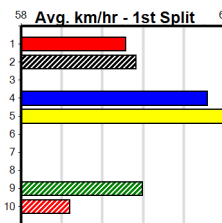

13 RACES TODAY

Distance: 390m, Race Type: Maiden, Total Prizemoney: $2,535
1st: $1,680, 2nd: $520, 3rd: $260, 4th: $75

1

5:28PM
(VIC time)

PAW LONDON (4) has been solidly placed in her two runs to date and she is armed with a handy turn of foot. MIDDLE EARTH (1) has been placed in all four runs here and he is drawn to be prominent throughout. BLUE BENZ (3) must be respected on debut

Watchdog Tips: **4** **1** **3** **6** **Bet:** **Box Quinella 1,3,4 ($10 for 333.33%)**