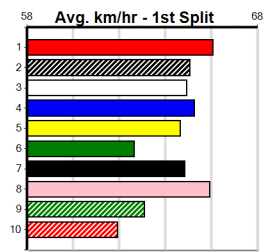

ONE MORE RACE TO GO

Distance: 390m, Race Type: Grade 5, Total Prizemoney: $2,925
1st: $1,950, 2nd: $600, 3rd: $300, 4th: $75

WALTZING BRUTE (6) recorded back to back smart wins at Ballarat recently and he can atone for some luckless runs since. MAC AND CHEESE (4) owns a handy 22.21 PB here and he will be in the firing line throughout. PAW LARRY (7) is better than his form

Watchdog Tips: 6 4 7 8 Bet: Win 6

SHERICKA [5] Needs to lead, will get tired, place claims best $7.50
BK Bitch Apr-22 Sire: HURRY SLOWLY Dam: ALPHA DEMETER
Trainer: Debbie Goudge (Terang)
Winning Distances: < 300m (0) 300 - 399m (1) 400 - 499m (2) 500 - 599m (0) 600 - 699m (0) > 700m (0)
Winning Weights: 28.9(1) 29.2(1) 29.6(1)
2nd (2) 29.7 390 WBL R4 23-Sep-24 22.52 22.47 0.75L SAINT TOMMY (22.47) Q/11 . . . 8.51 $2.20 5
3rd (3) 29.5 390 WBL R12 03-Oct-24 22.52 21.93 1.00L SAINT TOMMY (22.45) M/11 . . . 8.58 $7.40 5
5th (2) 29.3 390 WBL R3 10-Oct-24 22.57 21.87 8.50L MYRNIONG STORM (21.99) Q/13 . . . 8.57 $14.30 X45
5th (8) 29.4 390 WBL R11 17-Oct-24 22.63 21.72 9.50L LEGGETT BALE (21.97) S/44 . . . 8.80 $28.80 5
5th (3) 28.9 390 BAL R14 23-Oct-24 22.76 21.71 7.50L STRESS TEST (22.26) M/75 . . . 8.72 $20.20 5
7th (2) 28.5 400 GEL R11 01-Nov-24 23.51 22.44 16.00 ZORBAS BALE (22.44) M/68 . . SW . 8.60 $24.90 5
4= (1) 29.0 390 BAL R11 11-Nov-24 22.83 22.11 10.00 ASTON WARRIOR (22.16) M/33 . . . 8.59 $2.90 T3-5
2nd (3) 29.2 390 BAL R13 18-Nov-24 22.65 22.32 4.50L BLOCK A BABA (22.35) M/12 . . . 8.34 $7.50 T3-5
Last 3 wins NOT included above
1st (2) 29.2 400 GEL R3 15-Dec-23 22.82 22.36 0.10L NIMBLE TOMMY (22.82) M/11 . . . 8.36 $35.50 M
1st (8) 28.9 400 GEL R9 16-Jan-24 22.50 22.30 2.25L ASTON PACE (22.64) M/11 . . . 8.37 $5.50 7
1st (5) 29.6 390 WBL R9 09-Sep-24 22.56 22.33 1.75L SICILY (22.67) Q/11 . . . 8.66 $1.40 6G

SIT AND WAIT (QLD)[5] Down on confidence, may get crowded, risky $8.00
BK Dog Nov-21 Sire: ZIPPING GARTH Dam: DANIEL'S LOSS
Trainer: Garry Elliott (Southern Cross)
Winning Distances: < 300m (0) 300 - 399m (4) 400 - 499m (4) 500 - 599m (0) 600 - 699m (0) > 700m (0)
Winning Weights: 31.1(1) 31.6(1) 31.7(1) 31.8(1) 32.0(2) 32.2(1) 32.3(1)
2nd (7) 32.1 400 MTG R8 15-Sep-24 23.32 22.85 1.25L GYPSY CHICK (23.23) 10.78 $13.00 5
1st (1) 32.0 400 MTG R6 22-Sep-24 23.19 23.01 3.75L LEKTRA LAYLA (23.46) 0 10.87 $1.90 5
6th (7) 32.0 390 WBL R5 26-Sep-24 22.67 22.14 7.50L ROSCOE BALE (22.16) M/65 . . . 8.85 $35.40 5
3rd (3) 32.0 390 WBL R11 03-Oct-24 22.22 21.93 3.75L IDRON BALE (21.96) Q/11 . . . 8.50 $8.30 5
4th (4) 32.1 390 WBL R3 10-Oct-24 22.50 21.87 7.50L MYRNIONG STORM (21.99) Q/34 . . . 8.66 $7.90 X45
6th (8) 32.4 400 MTG R10 27-Oct-24 23.44 22.81 9.00L COME ON KILKENNY (22.81) 11.03 $14.00 4
6th (6) 32.3 400 MTG R5 10-Nov-24 23.82 22.75 16.00 ASTON CAYENNE (22.75) 11.36 $19.00 X234
4th (6) 32.4 400 MTG R6 24-Nov-24 23.67 22.89 4.25L ASTON APATITE (23.37) 11.39 $4.00 5
Last 3 wins NOT included above
1st (4) 32.3 395 BGC R12 20-Sep-23 22.93 22.63 3.75L MIRACLES MATE (23.20) 1 1 10.64 $1.60 5H
1st (3) 31.8 395 BGC R10 04-Oct-23 22.67 22.65 8.50L SMOKEY CHET (23.27) 1 1 10.44 $3.50 5H
1st (1) 32.2 390 WBL R12 14-Mar-24 22.38 22.09 1.25L THAT'S RARE (22.47) Q/11 . . SW . 8.62 $2.40 5