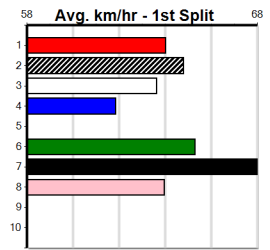

SPORTSBET HT2

Distance: 450m, Race Type: Mixed 6/7 Heat, Total Prizemoney: $2,925
1st: $1,950, 2nd: $600, 3rd: $300, 4th: $75

JILL'S JULIETTE (8) was a dazzling 25.19 Ballarat winner last time and she will take a power of beating again. SNOWBALL ONE (7) was brilliant on debut and she will be in the firing line throughout, while GINA RHODE (2) is an improving type

Watchdog Tips: 8 7 2 3 Bet: Win 8

PRINCETOWN FLYER [7] Beaten in all six runs here, look to others $26.00
Owner(s): A Janssen
Winning Distances: < 300m (0) 300 - 399m (0) 400 - 499m (1) 500 - 599m (0) 600 - 699m (0) > 700m (0)
Box History table and statistics.

GINA RHODE [7] Improving type, strong in the run home, threat $6.50
Owner(s): N Mccullagh
Winning Distances: < 300m (0) 300 - 399m (1) 400 - 499m (0) 500 - 599m (0) 600 - 699m (0) > 700m (0)
Box History table and statistics.

PAW OLLIE (NSW)[7] No luck since his Geelong win, can atone, respect $6.00
Owner(s): B Wheeler
Winning Distances: < 300m (0) 300 - 399m (0) 400 - 499m (1) 500 - 599m (0) 600 - 699m (0) > 700m (0)
Box History table and statistics.

MIKAELA'S JOY (SA)[7] A little one paced, may get buried back, tested $10.00
Owner(s): A Lapinskas
Winning Distances: < 300m (0) 300 - 399m (0) 400 - 499m (1) 500 - 599m (0) 600 - 699m (0) > 700m (0)
Box History table and statistics.

*** VACANT BOX ***
Owner(s):
Winning Distances: < 300m (0) 300 - 399m (0) 400 - 499m (0) 500 - 599m (0) 600 - 699m (0) > 700m (0)
Winning Weights:
Trainer:
Box History