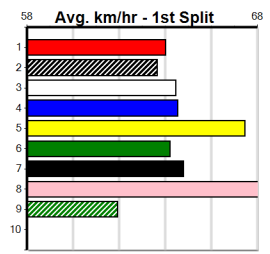

CASSIGN DESIGN

Distance: 390m, Race Type: Mixed 4/5, Total Prizemoney: $3,360
1st: $2,250, 2nd: $690, 3rd: $345, 4th: $75

TATTOOED (7) has the class edge over his rivals and he should be able to run over the top of the pink in the closing stages. SHORT AND STUMPY (8) is near faultless at box rise and she will set a cracking pace. JACAERY'S BALE (6) will be strong late

Watchdog Tips: 7 8 6 5 Bet: Win 7

Form Box Wgt Dist Track Date Time BON Margin 1st/2nd (Time) PIR Checked Comment W/R Split 1 S/P Grade
BLACK LIGORIGE [5] *** SCRATCHED *** $12.00
BK Dog Nov-22 Sire: EXPLOSIVE BOY Dam: COCO NOVA
Owner(s): L Edgerton
Trainer: Darren Fisher (Lara)

AUSSIE SUPREME [5] *** SCRATCHED *** $16.00
RF Dog Oct-21 Sire: AUSSIE INFRARED Dam: DOUBLE SUPREME
Owner(s): T Tufo
Trainer: Tony Tufo (Labetouche)

SAINT TOMMY [4] $51.00
BKW Dog Jan-22 Sire: TOMMY SHELBY Dam: MEPUNGA PRUE
Owner(s): P Byrne
Trainer: Peter Byrne (Koroit)

COBBLE GIBLET (NSW)[5] $12.00
BK Bitch Oct-22 Sire: KOBLENZ Dam: XALYNN BALE
Owner(s): D Gibbons
Trainer: Daniel Gibbons (Avalon)

ROCK IT QUEEN (NSW)[4] $7.50
BK Bitch Nov-22 Sire: ASTON RUPEE Dam: QUEEN OF ZIEMS
Owner(s): E Burrett
Trainer: Dylan Sharp (Lara)

1

2

3

4

5