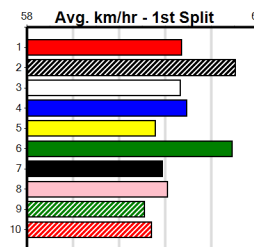

PADDY WANTS PATS

Distance: 390m, Race Type: Grade 5, Total Prizemoney: $2,925
1st: $1,950, 2nd: $600, 3rd: $300, 4th: $75

ASPERITAS (6) normally hits the ground running and she will find this easier than her most recent racing. MISCHIEF MATE (8) was never headed here last time and he will be in the firing line throughout. GEORGE'S BEST (7) has solid claims

Watchdog Tips: 6 8 7 3 Bet: Win 6

Form Box Wgt Dist Track Date Time BON Margin 1st/2nd (Time) PIR Checked Comment W/R Split 1 S/P Grade
BELAIR BRAE [5] Steady Mt Gambier winner, this is harder, risky $10.00
Owner(s): P Byrne
Winning Distances: < 300m (0) 300 - 399m (3) 400 - 499m (2) 500 - 599m (0) 600 - 699m (0) > 700m (0)
Winning Weights: 27.3(1) 27.5(1) 27.6(1) 28.3(2)
3rd (4) 27.7 450 WBL R6 12-Sep-24 25.65 25.32 4.75L AEROPLANE MODE (25.32) M/544 . . . 6.74 $34.50 5
3rd (2) 27.7 450 WBL R6 19-Sep-24 25.77 25.20 2.00L IDRON BALE (25.64) M/233 . . . 6.77 $35.50 5
3rd (8) 27.7 450 WBL R9 26-Sep-24 26.00 25.40 4.50L OCEAN SUNSET (25.70) M/433 . . . 6.78 $3.00 5
6th (4) 27.9 450 WBL R5 03-Oct-24 26.13 25.02 12.00 SUPER TONE (25.29) M/555 . . SW . 6.73 $11.20 5
4th (1) 28.2 390 WBL R6 10-Oct-24 22.57 21.87 11.00 SERIAL STICKER (21.87) M/54 . . . 8.88 $76.60 5H
4th (6) 28.2 450 WBL R6 17-Oct-24 26.16 25.12 8.00L DIVA DAVINA (25.60) M/774 . . . 7.03 $12.40 5
1st (2) 28.3 400 MTG R5 27-Oct-24 23.57 22.81 0.10L LEKTRA TWYLA (23.58) 0 . . SAMP 10.94 $1.70 6
8th (5) 28.1 450 WBL R6 14-Nov-24 26.19 25.07 12.00 CRACKERJACK TONK (25.38) S/788 . . . 7.11 $51.60 5
Last 3 wins NOT included above
1st (1) 27.3 390 WBL R4 13-Nov-23 22.35 22.35 4.00L SPEEDY QUOKKA (22.62) Q/11 . . SW . 8.79 $1.30 7
1st (2) 28.3 390 WBL R9 29-Jan-24 22.47 22.10 5.50L HARRY HOTCAKES (22.83) Q/11 . . . 8.78 $1.50 6G
1st (3) 27.6 390 WBL R4 25-Jul-24 22.70 22.11 0.50L PAW WALDO (22.73) M/32 . . . 8.95 $10.50 RW

ESKIMO LARRY [5] Every chance in his past few runs, next time $16.00
Owner(s): R Wombwell
Winning Distances: < 300m (0) 300 - 399m (7) 400 - 499m (5) 500 - 599m (0) 600 - 699m (0) > 700m (0)
Winning Weights: 33.5(1) 34.3(3) 34.4(1) 34.5(5) 34.7(2)
7th (4) 34.0 400 MTG R5 01-Sep-24 23.97 23.10 6.50L BOURNE NANCY (23.50) 11.35 $5.50 X34
2nd (1) 33.6 400 MTG R4 05-Sep-24 24.06 22.69 7.50L CADILLAC LLOYD (23.54) 11.24 $1.33 RW
2nd (1) 33.7 300 MBS R2 17-Sep-24 17.11 16.38 1.00L ZING ZANG OSCAR (17.03) 4.49 $4.60 5H
3rd (4) 33.5 300 MBS R9 24-Sep-24 16.80 16.55 3.5L JABUK (16.55) 4.41 $81.00 5F
3rd (6) 33.6 400 MTG R7 03-Oct-24 23.32 22.73 8.50L COMPTON LASS (22.73) 10.89 $2.10 RW
4th (8) 33.9 400 MTG R11 03-Nov-24 23.77 22.87 7.50L CADILLAC RAGTOP (23.25) 11.31 $26.00 4
2nd (2) 34.0 400 MTG R4 10-Nov-24 23.42 22.75 1.5L GYPSY CHICK (23.37) 10.97 $4.20 5
3rd (4) 34.9 400 MTG R6 24-Nov-24 23.53 22.89 2.25L ASTON APATITE (23.37) 10.89 $4.00 5
Last 3 wins NOT included above
1st (3) 34.5 350 TRA R11 03-Nov-23 19.61 19.61 0.50L COOL BLUE STAR (19.64) M/11 . . . 6.47 $1.60 X45
1st (7) 34.4 435 SLE R7 07-Nov-23 24.41 24.08 0.75L LAKEVIEW LASS (24.45) M/111 . . . 5.11 $1.40 X45
1st (7) 33.5 400 MTG R9 14-Apr-24 22.91 22.91 2.00L LEKTRA TONY (23.05) 0 10.70 $3.90 O