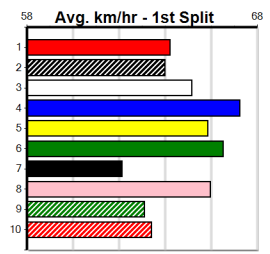

MATKO HIRE

Distance: 390m, Race Type: Grade 5, Total Prizemoney: $2,925
1st: $1,950, 2nd: $600, 3rd: $300, 4th: $75

KALUNA CHAOS (7) was a brilliant 22.20 Ballarat winner last time and he meets a similar line-up tonight. DIABLO SIXTEEN (3) is showing promise and he just needs a little room in the early stages. PAW WHITLEY (1) can run a cheeky race

Watchdog Tips: 7 3 1 4 Bet: Win 7

PAW WHITLEY (NSW)[5] Solid record here, has the good draw, threat $4.20
DKBD Bitch Jan-23 Sire: BERNARDO Dam: FAITHY BALE
Owner(s): B Wheeler
Trainer: Correy Grenfell (Anakie)

MR. DEEDS [5] Lack of early speed is a worry, next time $21.00
BK Dog Sep-19 Sire: COSMIC RUMBLE Dam: MEPUNGA TIARA
Owner(s): G Anders
Trainer: Vicki Anders (Koroit)

DIABLO SIXTEEN [5] Shows promise, good turn of foot, main danger $4.60
BE Dog Feb-23 Sire: HIGH EARNER Dam: DEVEL SIXTEEN
Owner(s): Vi Alskar Hundar (SYN), A Lie, J Sharp
Trainer: Jason Sharp (Lara)

SUPER SEATTLE [5] Front runner, getting stronger, must keep safe $6.50
BK Dog Feb-22 Sire: SHIMA SHINE Dam: SUPER C AZELLE
Owner(s): G Collins
Trainer: Mark Johnson (Ross Creek)

CIRCLE THE SPACE [5] Down on confidence, may get crowded early, no $10.00
BK Dog Dec-21 Sire: KC AND ALL Dam: CIRCLE OF DREAMS
Owner(s): A Gurry
Trainer: Andrea Gurry (Nhili)

1

2

3

4

5