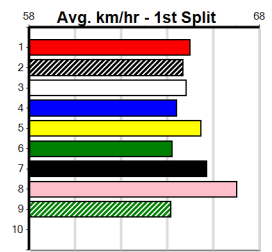

WOOD MOTORCYCLE & MOWER

Distance: 450m, Race Type: Grade 5, Total Prizemoney: $2,925
1st: $1,950, 2nd: $600, 3rd: $300, 4th: $75

IMPEL (8) was a dazzling 25.26 Ballarat winner last time and he can light them up through the bend.
BRUCE'S SHOUT (3) was never headed last time out and he will keep the pressure on from the
outset. PAW JUDAS (6) is showing some promise

Watchdog Tips: **8** **3** **6** **1** **Bet:** **Win 8**

1

RUBY'S SHOW [5] **Good early burn, getting stronger, keep safe** **$7.50**

BK Bitch Oct-22 Sire: FERAL FRANKY Dam: HAPPY RUBY Trainer: Daniel Gibbons (Avalon)

Owner(s): T Sinnott

Winning Distances: < 300m (0) 300 - 399m (2) 400 - 499m (2) 500 - 599m (0) 600 - 699m (0) > 700m (0)

Winning Weights: 26.0(1) 26.9(1) 27.3(1) 27.4(1)

7th	6th	5th	4th	3rd	2nd	1st	Margin	1st/2nd (Time)	PIR	Checked	Comment	WR	Split 1	S/P	Grade
(5) 26.9	400	GEL	R5	27-Sep-24	23.29	22.22	14.00	GIACOMO (22.34)	M/56	.	.	.	8.69	$18.40	X67F
(8) 27.0	390	BAL	R4	09-Oct-24	0.00	22.06	.	PAW TIKKA (22.09)	M/38	.	VO	.	8.44	$34.30	RWH
2nd (4) 26.8	390	WBL	R10	17-Oct-24	22.23	21.72	0.50L	INGA BUDDY (22.21)	M/11	.	.	.	8.57	$3.00	6G
1st (6) 27.3	390	BAL	R3	23-Oct-24	22.50	21.71	3.25L	TINKER BRUCE (22.72)	Q/11	.	.	.	8.30	$2.70	RW
8th (6) 28.0	450	BAL	R5	30-Oct-24	26.44	25.27	15.00	ASTON ZINGARA (25.40)	M/667	.	.	.	6.81	$56.20	5
6th (5) 27.7	390	BAL	R14	06-Nov-24	22.84	21.76	15.00	HUNTER FRED (21.84)	M/46	.	.	.	8.59	$24.40	5
2nd (3) 27.6	410	HOR	R10	12-Nov-24	23.35	22.95	1.25L	HE'S GOT SWAG (23.28)	Q/11	.	.	.	10.37	$4.90	5NP
1st (5) 27.4	410	HOR	R11	19-Nov-24	23.35	23.16	2.75L	BLUE TICK NELSON (23.53)	M/11	.	SW	.	10.31	$3.50	5

Last 3 wins NOT included above

1st (6) 26.0	390	WBL	R1	15-Aug-24	22.17	21.75	5.50L	CONROY PARK (22.54)	Q/11	.	SW	.	8.57	$3.40	M
1st (3) 26.9	400	GEL	R11	20-Sep-24	23.10	22.35	1.5L	ESSENCE (23.20)	Q/11	.	.	.	8.58	$14.90	X67H

Box History

Bx	1st	2nd	3rd	4th	5th	6th	7th	8th
1								
2								
3	1	1	1	1				
4		2						
5	1					1	1	
6	2							1
7								
8								1

Prize Best Starts Trk/Dts APM: $9640.00 FSTD 16-4-3-1 0-0-0-0 7314