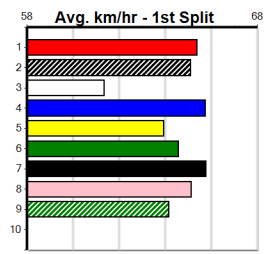

DREAMCHASERS - TICKETS ON SALE NOW

7

7:33PM

(VIC time)

Distance: 450m, Race Type: Grade 5, Total Prizemoney: $2,925
1st: $1,950, 2nd: $600, 3rd: $300, 4th: $75

ASTON AURELIA (7) has been placed in two of three here and she has the speed to cross and lead throughout. ASTON OPHELIA (8) has a solid record here and she can follow the seven across early on. RIVIERA BALE (1) has the good draw.

Watchdog Tips: **7** **8** **1** **5** **Bet:** **Box Trifecta 1,5,7,8 ($10 for 41.67%)**

1

RIVIERA BALE (NSW)[5] **Strong type, drawn to settle closer, threat** **$6.50**
BK Dog Aug-21 Sire: ORSON ALLEN Dam: HAE ALLEN Trainer: Samantha Grenfell (Anakie)

Owner(s): B Wheeler
Winning Distances: < 300m (0) 300 - 399m (0) 400 - 499m (5) 500 - 599m (1) 600 - 699m (0) > 700m (0)
Winning Weights: 33.0(1) 33.4(1) 33.7(1) 34.0(1) 34.1(1) 34.5(1)

Pos	Draw	Wgt	Dist	Track	Date	Time	BOB	Margin	1st/2nd (Time)	PIR	Checked	Comment	WR	Split 1	S/P	Grade
2nd	(7)	34.6	515	SAP	R9	02-Sep-24	30.30	29.85	3.75L WHITE CREST (30.05)	M/3112	.	.	.	5.13	$8.20	X45
4th	(1)	34.5	515	SAP	R8	09-Sep-24	29.95	29.69	2.50L FLYING GENERAL (29.78)	Q/2111	.	.	.	5.14	$6.40	X45
7th	(6)	34.6	400	GEL	R6	27-Sep-24	23.37	22.22	13.00 NOCTILUCENT (22.52)	M/57	.	SW	.	8.52	$11.30	5
5th	(7)	34.1	425	BEN	R11	04-Oct-24	24.56	23.88	8.50L BETTER BANJO (23.99)	M/555	.	.	.	6.69	$16.10	5H
6th	(2)	34.2	390	WBL	R7	17-Oct-24	22.52	21.72	7.50L ASTON CAYENNE (22.03)	M/77	.	.	.	8.81	$11.70	X45
2nd	(7)	34.6	390	BAL	R4	04-Nov-24	22.51	22.43	0.75L SPRING WATCH (22.46)	M/21	.	.	.	8.45	$3.30	T3-5
2nd	(4)	34.3	460	GEL	R4	15-Nov-24	25.95	25.85	1.75L ASTON ZOOM (25.85)	M/222	.	.	.	6.56	$4.70	5
7th	(2)	34.7	460	GEL	R8	22-Nov-24	26.50	25.89	9.00L GUNAI BOLD (25.89)	M/247	.	.	.	6.61	$10.40	5

Last 3 wins NOT included above

1st	(1)	33.0	525	MEA	R12	01-Dec-23	30.33	29.99	3.00L OLLIE'S RUBEN (30.53)	M/1111	.	.	.	5.20	$2.90	5
1st	(6)	34.1	450	BAL	R6	10-Apr-24	25.42	25.17	0.50L MYSTIC BRAE (25.44)	M/533	.	.	.	6.65	$6.00	5
1st	(7)	34.5	410	HOR	R7	30-Apr-24	23.20	23.20	3.00L ESKIMO LARRY (23.40)	M/21	.	.	.	10.32	$12.10	X45

Box History

Bx	1st	2nd	3rd	4th	5th	6th	7th	8th
1	1	1	1	1	1			
2	2	3	1	2	1	1		
3	4	2		4	1		1	
4	1	3	2		1		1	1
5		3	1			2		
6	3	2	1				1	2
7	1	3			2	1	1	
8		1	2	1	2	1		

Prize Best Starts Trk/Dts APM: $40085.00, 25.68(3)-17/8/23, 66-6-19-12, 3-0-1-2, 7552