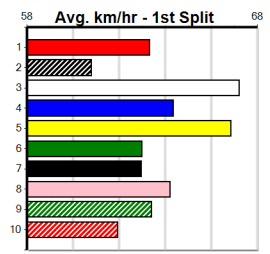

WARRNAMBOOL RACE 13

Distance: 390m, Race Type: Grade 5, Total Prizemoney: $2,925
1st: $1,950, 2nd: $600, 3rd: $300, 4th: $75

JUST WANT PIZZA (7) was a smart 22.36 winner here last time and she will prove hard to reel in again. CRUISIN' CHERRY (5) was never headed last time out and she should be prominent throughout again. ABLETT FLYER (1) is drawn to get the gun run

Watchdog Tips: 7 5 1 3 Bet: Box Quinella 1,5,7 ($10 for 333.33%)

ABLETT FLYER [5] Racing well, settles on the speed, threat $3.60
BK Dog Apr-22 Sire: MY REDEEMER Dam: LIVERPOOL FLYER
Owner(s): Bee Gee Mac (SYN), G Mcrae, B Mcrae
Trainer: Gregory Mcrae (Smythes Creek)

OAKLYN BALE (NSW)[5] Resuming, capable but may need the run $4.20
BK Bitch May-22 Sire: CHRISTO BALE Dam: HAE ALLEN
Owner(s): B Wheeler
Trainer: Samantha Grenfell (Anakie)

HAPPY BUDDHA [5] Biks Comes out running, getting stronger, respect $8.00
BK Dog Dec-21 Sire: FABREGAS Dam: ELSA ROSE
Owner(s): heathcote park red nine syn (SYN), J Chilcott, L Forde, W Owen, T Byrne
Trainer: Julie Chilcott (Heathcote)

LOCHINVAR RUBY (NSW)[5] Handily placed in her past two, place hope again $12.00
BK Bitch Jul-22 Sire: FERNANDO BALE Dam: KROES
Owner(s): B Osborne
Trainer: Jack Osborne (Avalon)

CRUISIN' CHERRY [5] Never headed last time, big danger if crosses $6.50
BK Bitch Nov-20 Sire: MEPUNGA CRUZER Dam: MEPUNGA BELLA
Owner(s): D Keane
Trainer: Danielle Keane (Koroit)

1

2

3

4

5