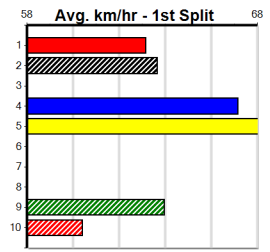

13 RACES TODAY

1

5:28PM

(VIC time)

Distance: 390m, Race Type: Maiden, Total Prizemoney: $2,535
1st: $1,680, 2nd: $520, 3rd: $260, 4th: $75

PAW LONDON (4) has been solidly placed in her two runs to date and she is armed with a handy turn of foot. MIDDLE EARTH (1) has been placed in all four runs here and he is drawn to be prominent throughout. BLUE BENZ (3) must be respected on debut

Watchdog Tips: **4** **1** **3** **6** **Bet:** Box Quinella 1,3,4 ($10 for 333.33%)

Form	Box	Wgt	Dist	Track	Date	Time	BON	Margin	1st/2nd (Time)	PIR	Checked	Comment	WR	Split 1	S/P	Grade
1																
MIDDLE EARTH [M] $4.20																
Placed in all four runs to date, main danger																
F Dog Nov-22 Sire: FERNANDO BALE Dam: MEPUNGA STELLAR																
Owner(s): P Byrne Trainer: Peter Byrne (Koroit)																
Winning Distances: < 300m (0) 300 - 399m (0) 400 - 499m (0) 500 - 599m (0) 600 - 699m (0) > 700m (0)																
Winning Weights:																
8th (2)	30.1	450	WBL	R4	19-Sep-24	26.70	25.20	15.00	EXTRADITED (25.70)	S/887				7.18	$81.20	MH
2nd (3)	30.0	390	WBL	R2	10-Oct-24	22.88	21.87	2.00L	IMPEL (22.75)	M/63				9.06	$173.40	M
2nd (8)	30.1	390	WBL	R3	17-Oct-24	22.22	21.72	4.00L	ALIIR (21.95)	M/22				8.72	$15.00	M
5th (6)	30.1	390	BAL	R4	24-Oct-24	23.11	22.08	13.00	JILL'S JULIETTE (22.25)	M/75				9.05	$5.40	M
4th (3)	30.0	390	BAL	R3	31-Oct-24	22.68	22.23	3.00L	FEROCIOUS QUEEN (22.47)	M/43				8.60	$11.20	M
3rd (8)	30.7	390	WBL	R1	14-Nov-24	23.08	22.00	9.50L	BUFFALO COWBOY (22.42)	M/45				9.23	$3.10	MH
2nd (4)	30.1	390	WBL	R3	21-Nov-24	22.55	21.81	2.50L	LAURISTON GIRL (22.39)	M/33				8.77	$15.50	MF
Last 3 wins NOT included above																
<table border="1"> <thead> <tr><th>Bx</th><th>1st</th><th>2nd</th><th>3rd</th><th>4th</th><th>5th</th><th>6th</th><th>7th</th><th>8th</th></tr> </thead> <tbody> <tr><td>1</td><td></td><td></td><td></td><td></td><td></td><td></td><td></td><td></td></tr> <tr><td>2</td><td></td><td></td><td></td><td></td><td></td><td></td><td></td><td></td></tr> <tr><td>3</td><td></td><td>1</td><td></td><td>1</td><td></td><td></td><td></td><td></td></tr> <tr><td>4</td><td></td><td>1</td><td></td><td></td><td></td><td></td><td></td><td></td></tr> <tr><td>5</td><td></td><td></td><td></td><td></td><td></td><td></td><td></td><td></td></tr> <tr><td>6</td><td></td><td></td><td></td><td></td><td>1</td><td></td><td></td><td></td></tr> <tr><td>7</td><td></td><td></td><td></td><td></td><td></td><td></td><td></td><td></td></tr> <tr><td>8</td><td></td><td>1</td><td>1</td><td></td><td></td><td></td><td></td><td></td></tr> </tbody> </table>																
<table border="1"> <tr><td>Prize Best</td><td colspan="2">$1975.00</td></tr> <tr><td>Starts</td><td colspan="2">22.22(8)-17/10/24</td></tr> <tr><td>Trk/Dts</td><td colspan="2">7-0-3-1</td></tr> <tr><td>APM</td><td colspan="2">4-0-3-1</td></tr> <tr><td></td><td colspan="2">1767</td></tr> </table>																

2																
GREYSYND TANIA [M] $16.00																
Steady on debut, needs more time, tested																
BK Bitch Feb-23 Sire: BEWILDERING Dam: EAST STREET																
Owner(s): Greysynd Racing (SYN), W Owen, J Chilcott, A Long Trainer: Michael Chilcott (Heathcote)																
Winning Distances: < 300m (0) 300 - 399m (0) 400 - 499m (0) 500 - 599m (0) 600 - 699m (0) > 700m (0)																
Winning Weights:																
4th (2)	27.9	390	SHF	R1	18-Nov-24	23.06	21.87	11.00	BOTH SIDES (22.34)	M/43				8.76	$15.40	M
Last 3 wins NOT included above																
<table border="1"> <thead> <tr><th>Bx</th><th>1st</th><th>2nd</th><th>3rd</th><th>4th</th><th>5th</th><th>6th</th><th>7th</th><th>8th</th></tr> </thead> <tbody> <tr><td>1</td><td></td><td></td><td></td><td></td><td></td><td></td><td></td><td></td></tr> <tr><td>2</td><td></td><td></td><td></td><td>1</td><td></td><td></td><td></td><td></td></tr> <tr><td>3</td><td></td><td></td><td></td><td></td><td></td><td></td><td></td><td></td></tr> <tr><td>4</td><td></td><td></td><td></td><td></td><td></td><td></td><td></td><td></td></tr> <tr><td>5</td><td></td><td></td><td></td><td></td><td></td><td></td><td></td><td></td></tr> <tr><td>6</td><td></td><td></td><td></td><td></td><td></td><td></td><td></td><td></td></tr> <tr><td>7</td><td></td><td></td><td></td><td></td><td></td><td></td><td></td><td></td></tr> <tr><td>8</td><td></td><td></td><td></td><td></td><td></td><td></td><td></td><td></td></tr> </tbody> </table>																
<table border="1"> <tr><td>Prize Best</td><td colspan="2">$75.00</td></tr> <tr><td>Starts</td><td colspan="2">FSH</td></tr> <tr><td>Trk/Dts</td><td colspan="2">1-0-0-0</td></tr> <tr><td>APM</td><td colspan="2">0-0-0-0</td></tr> <tr><td></td><td colspan="2">75</td></tr> </table>																

3																
BLUE BENZ [M] $6.50																
Bred to have plenty of early speed, threat																
BE Dog Mar-23 Sire: KOBLENZ Dam: SWIFT BRITTANY																
Owner(s): M Rodgers Trainer: Peter Inguanti (Camperdown)																
Winning Distances: < 300m (0) 300 - 399m (0) 400 - 499m (0) 500 - 599m (0) 600 - 699m (0) > 700m (0)																
Winning Weights:																
Last 3 wins NOT included above																
<table border="1"> <thead> <tr><th>Bx</th><th>1st</th><th>2nd</th><th>3rd</th><th>4th</th><th>5th</th><th>6th</th><th>7th</th><th>8th</th></tr> </thead> <tbody> <tr><td>1</td><td></td><td></td><td></td><td></td><td></td><td></td><td></td><td></td></tr> <tr><td>2</td><td></td><td></td><td></td><td></td><td></td><td></td><td></td><td></td></tr> <tr><td>3</td><td></td><td></td><td></td><td></td><td></td><td></td><td></td><td></td></tr> <tr><td>4</td><td></td><td></td><td></td><td></td><td></td><td></td><td></td><td></td></tr> <tr><td>5</td><td></td><td></td><td></td><td></td><td></td><td></td><td></td><td></td></tr> <tr><td>6</td><td></td><td></td><td></td><td></td><td></td><td></td><td></td><td></td></tr> <tr><td>7</td><td></td><td></td><td></td><td></td><td></td><td></td><td></td><td></td></tr> <tr><td>8</td><td></td><td></td><td></td><td></td><td></td><td></td><td></td><td></td></tr> </tbody> </table>																
<table border="1"> <tr><td>Prize Best</td><td colspan="2">$0</td></tr> <tr><td>Starts</td><td colspan="2">FSH</td></tr> <tr><td>Trk/Dts</td><td colspan="2">0-0-0-0</td></tr> <tr><td>APM</td><td colspan="2">0-0-0-0</td></tr> <tr><td></td><td colspan="2">0</td></tr> </table>																

4																
PAW LONDON (NSW)[M] $3.20																
Handily placed in both runs, hard to hold out																
RBD Bitch Jan-23 Sire: FERAL FRANKY Dam: WENDALIN BALE																
Owner(s): B Wheeler Trainer: Correy Grenfell (Anakie)																
Winning Distances: < 300m (0) 300 - 399m (0) 400 - 499m (0) 500 - 599m (0) 600 - 699m (0) > 700m (0)																
Winning Weights:																
2nd (1)	26.7	400	GEL	R3	13-Sep-24	22.94	22.65	1.5L	CAPTAIN STEVIE (22.85)	Q/22				8.52	$4.80	M
3rd (2)	26.8	400	GEL	R1	22-Nov-24	23.02	22.27	4.00L	BLACK SANDY (22.75)	M/42				8.48	$3.10	M
Last 3 wins NOT included above																
<table border="1"> <thead> <tr><th>Bx</th><th>1st</th><th>2nd</th><th>3rd</th><th>4th</th><th>5th</th><th>6th</th><th>7th</th><th>8th</th></tr> </thead> <tbody> <tr><td>1</td><td></td><td>1</td><td></td><td></td><td></td><td></td><td></td><td></td></tr> <tr><td>2</td><td></td><td></td><td>1</td><td></td><td></td><td></td><td></td><td></td></tr> <tr><td>3</td><td></td><td></td><td></td><td></td><td></td><td></td><td></td><td></td></tr> <tr><td>4</td><td></td><td></td><td></td><td></td><td></td><td></td><td></td><td></td></tr> <tr><td>5</td><td></td><td></td><td></td><td></td><td></td><td></td><td></td><td></td></tr> <tr><td>6</td><td></td><td></td><td></td><td></td><td></td><td></td><td></td><td></td></tr> <tr><td>7</td><td></td><td></td><td></td><td></td><td></td><td></td><td></td><td></td></tr> <tr><td>8</td><td></td><td></td><td></td><td></td><td></td><td></td><td></td><td></td></tr> </tbody> </table>																
<table border="1"> <tr><td>Prize Best</td><td colspan="2">$780.00</td></tr> <tr><td>Starts</td><td colspan="2">FSH</td></tr> <tr><td>Trk/Dts</td><td colspan="2">2-0-1-1</td></tr> <tr><td>APM</td><td colspan="2">0-0-0-0</td></tr> <tr><td></td><td colspan="2">572</td></tr> </table>