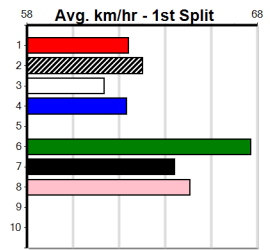

4

6:27PM

(VIC time)

Distance: 450m, Race Type: Mixed 6/7 Heat, Total Prizemoney: $2,925
1st: $1,950, 2nd: $600, 3rd: $300, 4th: $75

VERY SNEAKY (3) was a slashing 25.37 Ballarat winner last time and he looks suited in this event.
ASTON WALKER (6) was never headed in his 22.15 debut win at Shepparton and he should be prominent throughout. HEY PRESTO (8) has solid claims

Watchdog Tips: 3 6 8 7 Bet: Win 3

SAINT JAYDEN [6] Poor record here, can miss the kick, tested $16.00
BE Dog Mar-22 Sire: BERNARDO Dam: SAINT MADDIE
Owner(s): P Byrne
Winning Distances: < 300m (0) 300 - 399m (2) 400 - 499m (0) 500 - 599m (0) 600 - 699m (0) > 700m (0)
Winning Weights: 30.5(1) 30.6(1)
4th (7) 30.2 390 WBL R11 14-Oct-24 23.20 22.43 8.50L ELITE HEAT (22.61) M/65 . . . 9.08 $6.30 6G
3rd (5) 30.1 390 WBL R10 17-Oct-24 22.80 21.72 8.50L INGA BUDDY (22.21) S/66 . . . 9.20 $48.20 6G
6th (2) 29.8 390 BAL R14 24-Oct-24 22.72 22.08 9.50L MAKE THE CUT (22.08) S/75 . . . 8.89 $41.70 X67
7th (1) 29.9 390 BAL R14 31-Oct-24 23.25 22.23 15.00 PAW XENA (22.23) S/66 . . . 8.98 $77.50 6G
7th (8) 30.2 400 GEL R11 05-Nov-24 23.83 22.46 14.00 BERT DEEDS (22.91) S/78 . . . 8.97 $13.10 6G
7th (6) 30.5 390 WBL R3 14-Nov-24 23.42 22.00 16.00 MAYBE RAIN (22.33) S/77 . . . 8.96 $57.40 X67
3rd (1) 30.2 390 WBL R9 18-Nov-24 23.00 22.36 4.50L WAIRUA'S WAY (22.70) S/77 . . . 9.01 $10.40 6G
2nd (8) 30.4 390 WBL R10 25-Nov-24 22.70 22.27 4.75L PAW DAHLIA (22.37) S/22 . . . 8.97 $15.40 X67
Last 3 wins NOT included above
1st (1) 30.5 390 WBL R2 26-Mar-24 22.60 22.28 2.00L CHASING HAPPY (22.73) Q/11 . . . 8.74 $3.90 M
1st (1) 30.6 390 WBL R3 10-Jun-24 22.61 22.18 0.75L SAM'S GIRL (22.65) M/22 . . . 8.84 $6.10 7

RUSTY RANCHER [7] Only win came in steady time, prefer to watch $26.00
BK Bitch May-22 Sire: MY REDEEMER Dam: LADY EMERALD
Owner(s): C Baker
Winning Distances: < 300m (0) 300 - 399m (0) 400 - 499m (1) 500 - 599m (0) 600 - 699m (0) > 700m (0)
Winning Weights: 23.3(1)
6th (4) 23.3 400 GEL R3 27-Sep-24 23.33 22.22 6.50L VOLTAGE STRIKE (22.88) M/46 . . . 8.75 $24.20 M
4th (4) 23.0 400 GEL R1 08-Oct-24 23.46 22.73 3.75L SETH SONIC (23.20) M/34 . . . 8.72 $3.00 M
3rd (1) 23.4 460 GEL R3 15-Oct-24 26.43 25.90 2.00L MASQUERADE PARTY Q/223 . . . 6.72 $10.20 M
1st (1) 23.3 400 GEL R1 22-Oct-24 23.65 22.43 0.05L JOELENE LASS (23.66) Q/22 . . . 8.61 $4.50 T3-M
8th (6) 23.4 460 GEL R7 05-Nov-24 27.14 25.92 18.00 QUEEN KIMETTO (25.92) M/366 . . . 6.84 $35.10 X67
6th (2) 23.9 450 BAL R9 14-Nov-24 26.42 25.67 5.50L COUNTY TYRONE (26.07) Q/165 . . . 6.73 $25.00 T3-7
4th (4) 23.5 450 BAL R7 21-Nov-24 25.80 25.19 9.00L JILL'S JULIETTE (25.19) Q/234 . . . 6.64 $58.00 7
5th (6) 23.6 390 WBL R10 25-Nov-24 23.13 22.27 11.00 PAW DAHLIA (22.37) M/45 . . . 9.10 $4.50 X67
Last 3 wins NOT included above