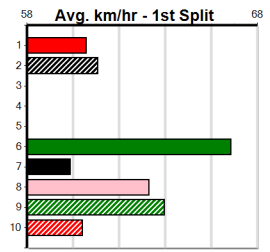

MACEY'S BISTRO

Distance: 390m, Race Type: Maiden, Total Prizemoney: $2,535
1st: $1,680, 2nd: $520, 3rd: $260, 4th: $75

STATUE OF TIME (8) has been solidly placed in his two runs to date and he can light them up soon after box rise. GOOSEBUMPS RICO (6) was solidly placed in his debut run and he can work into the mix mid race. ULTIMO (3) must be respected on debut

Watchdog Tips: 8 6 3 4 Bet: Box Quinella 3,6,8 ($10 for 333.33%)

Form Box Wgt Dist Track Date Time BON Margin 1st/2nd (Time) PIR Checked Comment W/R Split 1 S/P Grade

LITERALLY [M] Had plenty of chances already, prefer to watch $16.00
BK Bitch Mar-21 Sire: DELIVER Dam: URANA VEE EIGHT
Trainer: Colin Baker (Lara)
Winning Distances: < 300m (0) 300 - 399m (0) 400 - 499m (0) 500 - 599m (0) 600 - 699m (0) > 700m (0)
Winning Weights:
3rd (1) 28.1 460 GEL R3 21-Oct-24 26.56 25.87 8.00L QUEEN KIMETTO (26.02) M/333 6.69 $85.30 M
5th (3) 28.4 425 BEN R1 29-Oct-24 25.06 24.05 10.00 MORAINTE DEMON (24.38) M/754 6.87 $12.00 M
7th (1) 28.4 450 BAL R4 31-Oct-24 26.77 25.08 16.00 MIKAELA'S JOY (25.69) S/777 SW 7.06 $53.20 M
5th (6) 29.0 450 BAL R3 07-Nov-24 26.53 25.56 10.00 SPEEDY KHE SANH (25.85) M/444 6.94 $31.40 M
7th (5) 28.8 400 GEL R2 12-Nov-24 23.81 22.54 10.00 MORAINTE TED (23.11) M/76 8.96 $21.40 M
3rd (5) 29.1 400 GEL R2 19-Nov-24 23.65 22.65 11.00 ASTON HANSON (22.92) Q/23 8.70 $75.90 M
3rd (2) 28.8 390 BAL R2 21-Nov-24 22.89 21.93 6.50L TINY FOX (22.46) M/64 8.78 $31.90 M
8th (5) 29.3 400 GEL R1 26-Nov-24 23.51 22.58 12.00 MADDY GIBLET (22.70) M/77 8.81 $67.00 M
Last 3 wins NOT included above
Box History
Bx 1st 2nd 3rd 4th 5th 6th 7th 8th
1 1 1 1 1 1 1 1
2 1 1 1 1 1 1 1
3 1 1 1 1 1 1 1
4 1 2 1 1 1 1 1
5 1 2 1 1 1 1 1
6 1 4 2 1 1 1 1
7 1 1 1 1 1 1 1
8 1 1 1 1 1 1 1
Prize Best $3780.00
Starts 22.85(2)-8/7/24
Trk/Dts 41-0-4-12
APM 1-0-0-0 1312

BELAIR NOMAD [M] Steadily placed last time, needs more time $16.00
BK Dog Nov-22 Sire: ASTON RUPEE Dam: MEPUNGA BELLA
Trainer: Trevor Steel (Nullawarre)
Winning Distances: < 300m (0) 300 - 399m (0) 400 - 499m (0) 500 - 599m (0) 600 - 699m (0) > 700m (0)
Winning Weights:
7th (5) 32.3 390 WBL R2 10-Oct-24 23.34 21.87 8.50L IMPEL (22.75) S/86 9.24 $44.10 M
6th (4) 32.4 390 WBL R1 17-Oct-24 23.05 21.72 9.50L MAYBE RAIN (22.38) S/66 9.19 $13.30 M
4th (6) 32.2 390 BAL R2 04-Nov-24 23.12 22.43 2.75L AUSSIE FLAME (22.94) Q/21 8.71 $55.60 T3-M
6th (2) 32.2 390 BAL R1 11-Nov-24 23.32 22.11 6.50L LONG REEF (22.89) M/66 8.85 $10.70 T3-M
3rd (2) 32.5 390 WBL R1 18-Nov-24 23.20 22.36 8.50L PAW DAHLIA (22.61) S/43 9.23 $5.00 M
2nd (1) 32.9 390 WBL R3 25-Nov-24 22.94 22.27 6.00L MINH JACK (22.56) S/32 8.88 $15.00 M
Last 3 wins NOT included above
Box History
Bx 1st 2nd 3rd 4th 5th 6th 7th 8th
1 1 1 1 1 1 1 1
2 1 1 1 1 1 1 1
3 1 1 1 1 1 1 1
4 1 1 1 1 1 1 1
5 1 1 1 1 1 1 1
6 1 1 1 1 1 1 1
7 1 1 1 1 1 1 1
8 1 1 1 1 1 1 1
Prize Best $530.00
Starts 22.94(1)-25/11/24
Trk/Dts 6-0-1-1
APM 4-0-1-1 530

ULTIMO [M] Dam has produced some star speedsters $7.50
BD Dog Jan-23 Sire: FERAL FRANKY Dam: PHANTOM MIME
Trainer: Kathleen Boyle (Lethbridge)
Winning Distances: < 300m (0) 300 - 399m (0) 400 - 499m (0) 500 - 599m (0) 600 - 699m (0) > 700m (0)
Winning Weights:
Last 3 wins NOT included above
Box History
Bx 1st 2nd 3rd 4th 5th 6th 7th 8th
1 1 1 1 1 1 1 1
2 1 1 1 1 1 1 1
3 1 1 1 1 1 1 1
4 1 1 1 1 1 1 1
5 1 1 1 1 1 1 1
6 1 1 1 1 1 1 1
7 1 1 1 1 1 1 1
8 1 1 1 1 1 1 1
Prize Best $0
Starts FSH
Trk/Dts 0-0-0-0
APM 0-0-0-0 0