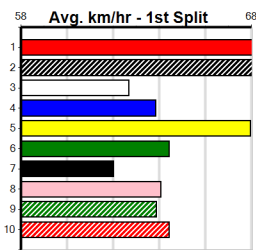

BROAD TREE CARE

3

6:09PM

(VIC time)

Distance: 390m, Race Type: Mixed 6/7, Total Prizemoney: $2,925
1st: $1,950, 2nd: $600, 3rd: $300, 4th: $75

Lauriston Girl (2) was a dominant 22.39 winner here last week and she will prove hard to reel in again. Little Narla (1) has terrific early speed and she will continue to get stronger with more racing. Zoom Boom (7) is showing promise

Watchdog Tips: **2** **1** **7** **5** **Bet:** Box Quinella 1,2,7 ($10 for 333.33%)

Form	Box	Wgt	Dist	Track	Date	Time	BON	Margin	1st/2nd (Time)	PIR	Checked	Comment	WR	Split 1	S/P	Grade	
1	LITTLE NARLA [7] $3.60																
	BK Bitch Oct-22 Sire: HOOKED ON SCOTCH Dam: DORAN'S ASH																
	Owner(s): K Boyle Trainer: Kathleen Boyle (Lethbridge)																
	Winning Distances: < 300m (0) 300 - 399m (1) 400 - 499m (0) 500 - 599m (0) 600 - 699m (0) > 700m (0)																
	Winning Weights: 25.4(1)																
	3rd (7) 25.4 400 GEL R1 01-Nov-24 23.27 22.44 5.50L WARM HUGS (22.90) Q/11 . . . . . 8.37 $26.10 M																
	1st (1) 25.4 390 WBL R1 21-Nov-24 22.41 21.81 0.50L PAW LINDEN (22.44) Q/11 . . . . . 8.56 $3.60 M																
	. . . . .																
	. . . . .																
	. . . . .																
Last 3 wins NOT included above																	
<table border="1" style="width:100%"> <thead> <tr><th colspan="8">Box History</th></tr> <tr><th>Bx</th><th>1st</th><th>2nd</th><th>3rd</th><th>4th</th><th>5th</th><th>6th</th><th>7th</th><th>8th</th></tr> </thead> <tbody> <tr><td>1</td><td>1</td><td></td><td></td><td></td><td></td><td></td><td></td><td></td></tr> <tr><td>2</td><td></td><td></td><td></td><td></td><td></td><td></td><td></td><td></td></tr> <tr><td>3</td><td></td><td></td><td></td><td></td><td></td><td></td><td></td><td></td></tr> <tr><td>4</td><td></td><td></td><td></td><td></td><td></td><td></td><td></td><td></td></tr> <tr><td>5</td><td></td><td></td><td></td><td></td><td></td><td></td><td></td><td></td></tr> <tr><td>6</td><td></td><td></td><td></td><td></td><td></td><td></td><td></td><td></td></tr> <tr><td>7</td><td></td><td></td><td>1</td><td></td><td></td><td></td><td></td><td></td></tr> <tr><td>8</td><td></td><td></td><td></td><td></td><td></td><td></td><td></td><td></td></tr> <tr><td colspan="8">Prize Best</td><td>$1940.00</td></tr> <tr><td colspan="8">Starts</td><td>22.41(1)-21/11/24</td></tr> <tr><td colspan="8">Trk/Dts</td><td>2-1-0-1</td></tr> <tr><td colspan="8">APM</td><td>1-1-0-0</td></tr> <tr><td colspan="8"></td><td>1940</td></tr> </tbody> </table>																	
2	LAURISTON GIRL [7] $3.50																
	RF Bitch Feb-23 Sire: FERAL FRANKY Dam: DELTA RHODE																
	Owner(s): THE KENNA (SYN), G Kenna, J Kenna, K Kenna, F Kenna, L Kenna Trainer: Stephen Elsum (Naroghid)																
	Winning Distances: < 300m (0) 300 - 399m (1) 400 - 499m (0) 500 - 599m (0) 600 - 699m (0) > 700m (0)																
	Winning Weights: 26.6(1)																
	2nd (8) 26.6 390 WBL R2 14-Nov-24 22.48 22.00 3.25L SHAKE THE DUST (22.27) Q/22 . . . SW . 8.72 $3.70 MH																
	1st (2) 26.6 390 WBL R3 21-Nov-24 22.39 21.81 2.50L MIDDLE EARTH (22.55) Q/11 . . . SW . 8.58 $2.90 MF																
	. . . . .																
	. . . . .																
	. . . . .																
Last 3 wins NOT included above																	
<table border="1" style="width:100%"> <thead> <tr><th colspan="8">Box History</th></tr> <tr><th>Bx</th><th>1st</th><th>2nd</th><th>3rd</th><th>4th</th><th>5th</th><th>6th</th><th>7th</th><th>8th</th></tr> </thead> <tbody> <tr><td>1</td><td></td><td></td><td></td><td></td><td></td><td></td><td></td><td></td></tr> <tr><td>2</td><td>1</td><td></td><td></td><td></td><td></td><td></td><td></td><td></td></tr> <tr><td>3</td><td></td><td></td><td></td><td></td><td></td><td></td><td></td><td></td></tr> <tr><td>4</td><td></td><td></td><td></td><td></td><td></td><td></td><td></td><td></td></tr> <tr><td>5</td><td></td><td></td><td></td><td></td><td></td><td></td><td></td><td></td></tr> <tr><td>6</td><td></td><td></td><td></td><td></td><td></td><td></td><td></td><td></td></tr> <tr><td>7</td><td></td><td></td><td></td><td></td><td></td><td></td><td></td><td></td></tr> <tr><td>8</td><td></td><td>1</td><td></td><td></td><td></td><td></td><td></td><td></td></tr> <tr><td colspan="8">Prize Best</td><td>$3470.00</td></tr> <tr><td colspan="8">Starts</td><td>22.39(2)-21/11/24</td></tr> <tr><td colspan="8">Trk/Dts</td><td>2-1-1-0</td></tr> <tr><td colspan="8">APM</td><td>2-1-1-0</td></tr> <tr><td colspan="8"></td><td>2470</td></tr> </tbody> </table>																	
3	ONE HAND CLAP [6] $16.00																
	BK Dog Nov-22 Sire: EXPLOSIVE BOY Dam: COCO NOVA																
	Owner(s): L Edgerton Trainer: Simone Fisher (Lara)