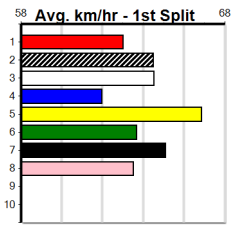

SPORTSBET BS RESPONSIBLY

Distance: 300m, Race Type: Grade 5 T3, Total Prizemoney: $1,530
1st: $1,000, 2nd: $320, 3rd: $160, 4th: $50

12

1:42PM

(VIC time)

RAGING ELSA (7) was smartly placed here 4 starts back before some harder racing since and she may be the one to beat in this. MAGGIE PARKER (1) is drawn to race near the speed in this and she could be the main danger.

Watchdog Tips: **7** **1** **4** **6** **Bet:** **Box Quinella 1,4,7 ($10 for 333.33%)**