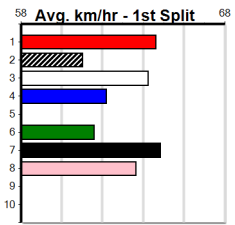

Healesville

MONTROSE IGA LIQUOR (1-2 WINS)

Distance: 300m, Race Type: Tier 3 - Restricted Win, Total Prizemoney: \$1,530
1st: \$1,000, 2nd: \$320, 3rd: \$160, 4th: \$50

10

12:57PM

(VIC time)

HUDSON FLYER (7) was solidly placed here 4 starts back before some tough racing since and this really looks like his race to lose. HAVANA BLUEBIRD (8) has met some speedy customers of late and she looks like a big danger in this.