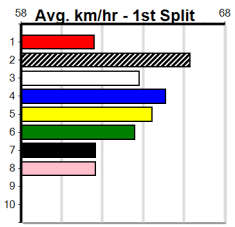

SPORTSBET GREEN TICKS

Distance: 350m, Race Type: Tier 3 - Maiden, Total Prizemoney: $1,530
1st: $1,000, 2nd: $320, 3rd: $160, 4th: $50

1

10:10AM
(VIC time)

NO WORDS (6) has shown more than enough talent for a race of this nature and he looks like the one to beat here. SPECIAL PLAYERS (3) has produced good placings in 2 of her 4 starts to date and she can challenge in this.

Watchdog Tips: **6** **3** **4** **5** **Bet:** **Box Quinella 3,4,6 ($10 for 333.33%)**