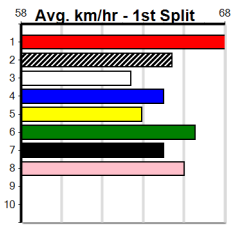

GREYHOUND ADOPTION PROGRAM

Distance: 300m, Race Type: Grade 5 T3, Total Prizemoney: $1,530
1st: $1,000, 2nd: $320, 3rd: $160, 4th: $50

2

10:25AM
(VIC time)

BOSUSTOW (8) can explode once into full stride and he may prove hard to hold out with room to wind up here. SUPER TONE (4) has met some speedy types in recent times and he may only need some luck early to challenge in this.

Watchdog Tips: 8 4 3 1 **Bet:** Win 8