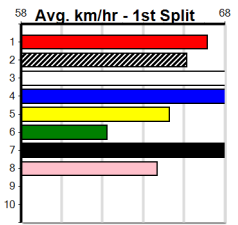

DOWNLOAD THE WATCHDOG APP

Distance: 350m, Race Type: Grade 5 T3, Total Prizemoney: $1,530
1st: $1,000, 2nd: $320, 3rd: $160, 4th: $50

4

10:55AM

(VIC time)

GET A GRIP (4) can race on the speed from the outset in this and looks set for a much deserved win after some good recent placings. FIDDLES (3) is much better than his recent form may suggest and he could be right in the finish here.

Watchdog Tips:

4

3

1

5

Bet:

Win 4