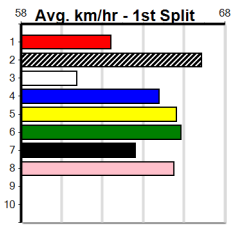

RSN GREY AREAS - WEDNESDAY & FRID

Distance: 300m, Race Type: Grade 5 T3, Total Prizemoney: $1,530
1st: $1,000, 2nd: $320, 3rd: $160, 4th: $50

Watchdog Tips: **8** **2** **1** **4** **Bet:** **Win 8**

1 NORTHERN REGIE [5] *Can explode once fully balanced, big chance.*

Form	Box	Weight	Dist	Track	Date	Time	BON	Margin	1st/2nd (Time)	PIR	Checked	Comment	W/R	Split 1	S/P	Grade	Winning Boxes							
1	D				Feb-21													1 2 3 4 5 6 7 8						
BK	D				HOOKSY													2 2 1 1 1 2 2						
Trainer: Ronald Rogers (Long Gully) CINNAMON ROSE $8.00																								
1st	(7)	33.0	390	BAL	R13	07-Nov-24	22.60	22.07	3.00LCAWBOURNE GROUP (22.80)	M/11	.	.	.	8.59	$4.10	5	Prize	$17,390.00						
1st	(2)	32.8	300	HVL	R10	11-Nov-24	17.01	16.95	1.25LSPEEDY PAM (17.09)	M/3	.	SW	.	3.97	$3.20	5	Best	16.99						
4th	(5)	33.1	300	HVL	R11	15-Nov-24	17.19	16.86	3.00LWHY NOT JULES (16.99)	M/5	.	.	.	4.04	$9.30	T3-5	Starts	66-11-8-3						
5th	(6)	32.5	390	BAL	R13	21-Nov-24	22.59	21.93	6.50LBELOW THE CURVE (22.14)	S/66	.	.	.	8.65	$24.90	T3-5	Trk/Dst	11-2-1-1						
APM $4618																								
Owner(s): R Rogers																								

2 NEW ARRANGEMENT [5] *Can come out running in his races, major player.*

Form	Box	Weight	Dist	Track	Date	Time	BON	Margin	1st/2nd (Time)	PIR	Checked	Comment	W/R	Split 1	S/P	Grade	Winning Boxes							
2	D				Dec-20													1 2 3 4 5 6 7 8						
BKW	D				HOOKED ON SCOTCH													1 1 1 1 1 2 2						
Trainer: Grant Walker (Warragul) VITALISER $6.50																								
6th	(2)	30.4	300	HVL	R5	11-Oct-24	17.51	16.95	5.50LSLIPPERY SHARK (17.16)	M/7	.	.	.	4.01	$2.50	T3-5	Prize	$12,110.00						
5th	(1)	29.7	300	HVL	R3	18-Oct-24	17.21	16.76	4.00LARTEMIS ONE (16.94)	M/1	.	.	.	3.95	$7.90	T3-5	Best	16.66						
7th	(6)	30.1	300	HVL	R11	01-Nov-24	17.22	16.82	6.00LCLARK (16.82)	M/5	.	.	.	4.00	$10.90	T3-5	Starts	30-7-5-6						
2nd	(6)	30.0	300	HVL	R5	22-Nov-24	16.91	16.52	2.75LAUSSIE SAVANNAH (16.72)	M/1	.	SW	.	3.94	$4.80	T3-5	Trk/Dst	27-7-5-4						
APM $3114																								
Owner(s): G Walker																								

3 HOTSPOT HERO [5] *Met some speedy types of late, cannot dismiss.*

Form	Box	Weight	Dist	Track	Date	Time	BON	Margin	1st/2nd (Time)	PIR	Checked	Comment	W/R	Split 1	S/P	Grade	Winning Boxes							
3	D				Jan-21													1 2 3 4 5 6 7 8						
BK	D				BARCIA BALE													1 1 1 1 1 2 2						
Trainer: Brett Hare (Greendale) WYNBURN LUCIFER $15.00																								
4th	(6)	35.7	390	BAL	R12	09-Sep-24	22.91	22.01	13.00LALL POWER (22.01)	M/86	.	SW	W	8.86	$57.70	T3-5	Prize	$7,450.00						
7th	(5)	35.6	300	HVL	R3	19-Sep-24	17.28	16.83	6.50LBANK ROBBER (16.83)	M/8	.	.	.	4.10	$38.10	T3-5	Best	17.05						
6th	(3)	35.9	390	BAL	R4	07-Oct-24	23.14	22.52	8.50LRAPIDFIRE LAYLA (22.58)	M/77	.	.	.	8.74	$78.70	T3-5	Starts	58-3-7-8						
8th	(8)	35.7	300	HVL	R10	15-Nov-24	17.33	16.86	6.50LHAMMER (16.90)	Q/5	.	.	.	4.02	$10.90	T3-RW	Trk/Dst	9-2-1-2						
APM $1745																								
Owner(s): Bris Vegas (SYN), D Robinson, P Robinson, M Fowlie, J Humphries, T Baker, M Robinson, B Atkinson																								

4 ERUDITE BALE (NSW)[5] *Will rely on a bit of luck but has ability, threat*