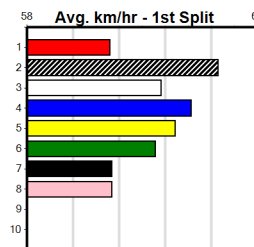

SPORTSBET GREEN TICKS

1

10:10AM

(VIC time)

Distance: 350m, Race Type: Tier 3 - Maiden, Total Prizemoney: $1,530
1st: $1,000, 2nd: $320, 3rd: $160, 4th: $50

NO WORDS (6) has shown more than enough talent for a race of this nature and he looks like the one to beat here. SPECIAL PLAYERS (3) has produced good placings in 2 of her 4 starts to date and she can challenge in this.

Watchdog Tips: **6** **3** **4** **5** **Bet:** Box Quinella 3,4,6 ($10 for 333.33%)

Form Box Wgt Dist Track Date Time BON Margin 1st/2nd (Time) PIR Checked Comment W/R Split 1 S/P Grade

1

ROMANTIC BUZZ [M] Resuming, first look at an inside draw, keep safe. **$12.00**
BD Dog Jan-23 Sire: FERAL FRANKY Dam: KISS YOUR LIPS
Owner(s): A Lie Trainer: Jason Sharp (Lara)
Winning Distances: < 300m (0) 300 - 399m (0) 400 - 499m (0) 500 - 599m (0) 600 - 699m (0) > 700m (0)

Winning Weights:

Plc	Horse	Wgt	Dist	Track	Date	Time	BON	Margin	1st/2nd (Time)	PIR	Checked	Comment	W/R	Split 1	S/P	Grade
6th	(4)	32.8	390	WBL	R2	19-Sep-24	23.37	22.11	15.00 WALTZING BUSTER (22.39)	M/76	.	.	.	9.42	$42.70	M
7th	(3)	32.9	390	BAL	R1	25-Sep-24	23.63	22.31	18.00 NEW LINE (22.41)	M/67	.	VO	.	8.97	$29.00	M
6th	(6)	32.9	400	GEL	R1	01-Oct-24	23.99	22.76	18.00 PAW MADDOX (22.78)	M/58	.	.	.	8.65	$9.60	M
6th	(8)	33.2	400	GEL	R1	08-Oct-24	24.06	22.73	13.00 SETH SONIC (23.20)	M/76	.	.	.	8.99	$12.70	M
6th	(6)	33.2	390	BAL	R2	17-Oct-24	23.22	22.15	9.50L TIME FOR TEA (22.56)	M/76	.	.	.	8.98	$29.10	T3-M

Last 3 wins NOT included above

Box History

Bx	1st	2nd	3rd	4th	5th	6th	7th	8th
1								
2								
3							1	
4						1		
5								
6						2		
7								
8							1	

Prize Best $0.00
Starts FSH
Trk/Dts 5-0-0-0
APM 0-0-0-0

2

FITZROY HALLE [M] Handy effort here 3 starts back, place hopes. **$15.00**
BD Bitch Jun-22 Sire: SUPERIOR PANAMA Dam: ORIENTAL AMBER
Owner(s): P Denman Trainer: Arron Roche (Merrigum)
Winning Distances: < 300m (0) 300 - 399m (0) 400 - 499m (0) 500 - 599m (0) 600 - 699m (0) > 700m (0)

Winning Weights:

Plc	Horse	Wgt	Dist	Track	Date	Time	BON	Margin	1st/2nd (Time)	PIR	Checked	Comment	W/R	Split 1	S/P	Grade
8th	(5)	26.2	300	HVL	R1	22-Sep-24	17.91	16.59	15.00 CANYA WILDFIRE (16.91)	S/8	.	.	.	4.31	$38.60	MH
4th	(5)	26.2	350	HVL	R2	29-Sep-24	19.82	19.20	4.75L MINH ZOE (19.50)	M/3	.	.	.	6.66	$46.70	M
T	(2)	26.3	300	HVL	R1	06-Oct-24	0.00	16.60	REDGUM WARS (17.71)	M/5	.	V10	.	4.11	$11.90	M
8th	(6)	26.6	390	SHP	R2	07-Nov-24	23.21	22.26	6.00L TOE (22.80)	M/68	.	.	.	8.79	$17.00	T3-M

Last 3 wins NOT included above

Box History

Bx	1st	2nd	3rd	4th	5th	6th	7th	8th
1								
2								
3								
4								
5				1				1
6								1
7								
8								

Prize Best $75.00
Starts 19.82(5)-29/9/24
Trk/Dts 4-0-0-0
APM 1-0-0-0

3

SPECIAL PLAYERS [M] Good placings in 2 of her 4 starts to date, danger **$4.60**
BEBD Bitch Jan-23 Sire: TOMMY SHELBY Dam: SHE CAN EXCITE
Owner(s): C Capuano Trainer: Clint Capuano (Anakie)
Winning Distances: < 300m (0) 300 - 399m (0) 400 - 499m (0) 500 - 599m (0) 600 - 699m (0) > 700m (0)

Winning Weights:

Plc	Horse	Wgt	Dist	Track	Date	Time	BON	Margin	1st/2nd (Time)	PIR	Checked	Comment	W/R	Split 1	S/P	Grade
2nd	(2)	24.7	390	SHP	R2	14-Oct-24	22.64	21.74	2.75L ASTON MERRICK (22.45)	M/32	.	.	.	8.84	$12.10	M
4th	(5)	24.5	400	GEL	R1	01-Nov-24	23.55	22.44	9.50L WARM HUGS (22.90)	M/34	.	.	.	8.63	$10.00	M
6th	(7)	24.5	410	HOR	R1	09-Nov-24	25.23	22.98	26.00 PAW EDEN (23.47)	M/75	.	.	.	11.01	$5.60	M
3rd	(8)	24.7	390	WBL	R3	25-Nov-24	23.06	22.27	7.50L MINH JACK (22.56)	M/23	.	.	.	8.85	$4.30	M

Last 3 wins NOT included above

Box History

Bx	1st	2nd	3rd	4th	5th	6th	7th	8th
1								
2		1						
3								
4								
5				1				
6								
7							1	
8			1					

Prize Best $755.00
Starts 4-0-1-1
Trk/Dts 0-0-0-0
APM 651