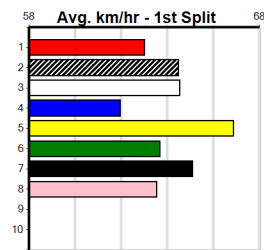

SPORTSBET BS RESPONSIBLY

Distance: 300m, Race Type: Grade 5 T3, Total Prizemoney: $1,530
1st: $1,000, 2nd: $320, 3rd: $160, 4th: $50

RAGING ELSA (7) was smartly placed here 4 starts back before some harder racing since and she may be the one to beat in this. MAGGIE PARKER (1) is drawn to race near the speed in this and she could be the main danger.

Watchdog Tips: 7 1 4 6 Bet: Box Quinella 1,4,7 ($10 for 333.33%)

MAGGIE PARKER [5] Drawn to race near the speed here, major player. $4.20
BK Bitch Mar-22 Sire: SHIMA SHINE Dam: HARLEQUIN ROSE
Owner(s): M Nash
Trainer: Matthew Nash (Little River)
Winning Distances: < 300m (0) 300 - 399m (0) 400 - 499m (3) 500 - 599m (0) 600 - 699m (0) > 700m (0)
Box History table and Prize Best Starts table included.

BRAEMAR MOLLY [5] Resuming, found to be injured last time, later. $6.50
WF Bitch Sep-21 Sire: AUSSIE INFRARED Dam: BRAEMAR KEELIE
Owner(s): Y Cassidy
Trainer: Yvonne Cassidy (Valencia Creek)
Winning Distances: < 300m (0) 300 - 399m (2) 400 - 499m (1) 500 - 599m (0) 600 - 699m (0) > 700m (0)
Box History table and Prize Best Starts table included.

ROSE OF SATURN [5] Resuming, met some handy ones last few, respect. $8.00
BK Bitch May-22 Sire: TOMMY SHELBY Dam: OSAKALAKA
Owner(s): Vi Alskar Hundar (SYN), A Lie, J Sharp
Trainer: Jason Sharp (Lara)
Winning Distances: < 300m (0) 300 - 399m (2) 400 - 499m (4) 500 - 599m (0) 600 - 699m (0) > 700m (0)
Box History table and Prize Best Starts table included.

WHISPER PIE [5] Showed speed in good win here 3 back, chance. $5.50
BD Bitch Mar-22 Sire: GOOD ODDS HARADA Dam: WHITNEY SHOWGIR
Owner(s): B Sands
Trainer: Frank Toth (Pakenham)
Winning Distances: < 300m (0) 300 - 399m (3) 400 - 499m (1) 500 - 599m (0) 600 - 699m (0) > 700m (0)
Box History table and Prize Best Starts table included.

HUDSON RIVER [5] Can be a bit too one paced, may need some luck. $12.00
BK Dog Jan-21 Sire: BARCIA BALE Dam: MACEY BLUE
Owner(s): G Johnson
Trainer: Garry Johnson (Chum Creek)
Winning Distances: < 300m (0) 300 - 399m (5) 400 - 499m (0) 500 - 599m (0) 600 - 699m (0) > 700m (0)
Box History table and Prize Best Starts table included.