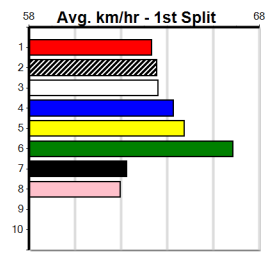

MR HUMMER LIMOS (1-2 WINS)

Distance: 350m, Race Type: Tier 3 - Restricted Win, Total Prizemoney: $1,530
1st: $1,000, 2nd: $320, 3rd: $160, 4th: $50

AGON CAMEL (8) can show good mid race pace in her races and she could prove hard to hold out here. CHARLI MARLEY (1) is drawn to race close to the speed and should be right in the finish. ALL ON MERRETT (2) can explode mid race.

Watchdog Tips: 8 1 2 3 Bet: Box Trifecta 1,2,3,8 ($10 for 41.67%)

CHARLI MARLEY [6] Drawn to race close to the speed early, big danger $3.20
BK Bitch Jul-22 Sire: SH AVATAR Dam: FAIRYTALE WISH
Owner(s): C Capuano
Winning Distances: < 300m (0) 300 - 399m (0) 400 - 499m (1) 500 - 599m (1) 600 - 699m (0) > 700m (0)
Winning Weights: 26.3(1) 26.4(1)
5th (8) 26.6 460 GEL R5 10-Sep-24 26.58 25.68 12.00 ASTON RECORD (25.78) M/775 . . . 6.92 $9.50 6G
3rd (1) 26.3 410 HOR R3 24-Sep-24 23.66 22.93 5.50L BLACK STATESMAN (23.28) M/32 . . . 10.59 $13.90 X67
5th (5) 26.4 520 GEL R9 27-Sep-24 31.10 30.13 14.00 PSYCHO BUDDY (30.13) M/4445 . . . 5.67 $6.70 RW
4th (6) 26.7 410 HOR R10 08-Oct-24 23.57 23.26 2.25L IS HE LUCKY (23.43) M/32 . . . 10.47 $31.10 6G
3rd (2) 26.9 460 GEL R7 15-Oct-24 26.34 25.90 6.50L PAW SAMUEL (25.90) M/333 . . . 6.77 $8.70 6G
6th (3) 27.1 525 MEA R3 19-Oct-24 31.42 29.71 19.00 SUNSET WISP (30.12) M/6566 . . . 5.33 $42.60 X67
7th (7) 26.8 410 HOR R10 09-Nov-24 24.01 22.98 12.00 ENZOLA (23.24) S/77 . . . V0 10.81 $44.70 6G
2nd (2) 26.8 450 WBL R7 25-Nov-24 25.93 25.83 1.25L HOOKED ON YUKI (25.84) S/332 . . . 6.84 $3.70 X67
Last 3 wins NOT included above
1st (2) 26.3 400 GEL R1 07-May-24 23.08 22.58 5.00L LITERALLY (23.43) Q/11 . . . 8.49 $4.40 M
1st (2) 26.4 595 SAP R4 22-Jul-24 35.25 34.51 1.00L LADY MONTANA (35.31) M/1111 . . . 9.37 $2.20 RW

ALL ON MERRETT [7] Can explode mid race, good placing 2 back, chance. $5.00
BK Dog Jun-21 Sire: AEROPLANE ERIC Dam: CLASSY SPARKS
Owner(s): G Ithier
Winning Distances: < 300m (0) 300 - 399m (0) 400 - 499m (1) 500 - 599m (0) 600 - 699m (0) > 700m (0)
Winning Weights: 34.1(1)
4th (2) 34.1 400 GEL R9 03-Nov-23 23.49 22.75 9.50L WHIPPING IT (22.83) S/74 . . . 8.98 $19.60 X67H
2nd (5) 36.1 390 SHP R10 22-Feb-24 22.74 22.29 0.50L LASER BEAM (22.72) S/33 . . . V0 8.91 $6.90 T3-7
ST (-) 34.8 300 HVL 24-May-24 16.92 . . . 0.01L Trial Cleared M . . . 1of1 . . . ST . . .
4th (7) 36.3 350 HVL R3 16-Aug-24 19.97 19.37 9.00L PIA BELLA (19.37) M/4 . . . 6.76 $5.10 T3-7
2nd (6) 35.3 390 BAL R10 04-Nov-24 22.84 22.43 2.75L THERMAL FLICKER (22.66) S/43 . . . 8.81 $8.30 T3-7
4th (6) 34.8 300 HVL R2 08-Nov-24 17.36 16.77 5.50L MR. OTTO (17.01) M/8 . . . 4.20 $4.90 T3-7
2nd (6) 34.9 350 HVL R4 15-Nov-24 19.81 19.39 1.25L WORLD WAR (19.73) S/6 . . . 6.82 $6.60 T3-7
6th (5) 35.4 400 WGL R9 21-Nov-24 23.18 22.66 3.00L SOMERTON JUNE (22.98) S/77 . . . 8.72 $13.60 T3-7
Last 3 wins NOT included above
1st (1) 34.1 425 BEN R1 07-Jul-23 24.14 23.49 2.75L MASERATI AVENUE (24.33) M/211 . . . SW . . . 6.67 $3.10 M