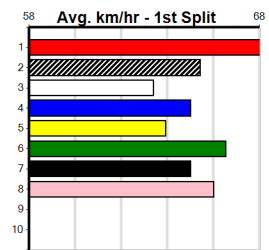

GREYHOUND ADOPTION PROGRAM

2

10:25AM

(VIC time)

Distance: 300m, Race Type: Grade 5 T3, Total Prizemoney: $1,530
1st: $1,000, 2nd: $320, 3rd: $160, 4th: $50

BOSUSTOW (8) can explode once into full stride and he may prove hard to hold out with room to wind up here. SUPER TONE (4) has met some speedy types in recent times and he may only need some luck early to challenge in this.

Watchdog Tips: **8** **4** **3** **1** **Bet:** **Win 8**

1

MR. DAZZLING [5] Resuming, can race on the speed here, threat. **$7.00**

BK Dog Dec-19 Sire: ZIPPING GARTH Dam: ROSE MAGIC
Owner(s): Ryino Racing (SYN), M Ryan, D Ryan
Trainer: Michael Ryan (Boronia)

Winning Distances: < 300m (0) 300 - 399m (13) 400 - 499m (0) 500 - 599m (0) 600 - 699m (0) > 700m (0)

Winning Weights: 32.3(1) 32.4(1) 32.9(2) 33.2(1) 33.4(1) 33.5(2) 33.7(1) 33.8(2) 34.0(1) 34.2(1)

Pl	Box	Dist	Track	Date	Time	BON	Margin	1st/2nd (Time)	PIR	Checked	Comment	WR	Split 1	S/P	Grade
4th	(2)	33.9	300	HVL	R10	10-Mar-24	16.69	16.33	3.00L MY MATE MINA (16.48)	M/2	.	.	.	3.90	$10.80 5
2nd	(7)	33.3	300	HVL	R12	26-May-24	17.07	16.71	3.75L RACING CABLE (16.83)	M/2	.	.	.	4.02	$2.80 5
4th	(1)	33.7	300	HVL	R11	02-Jun-24	17.01	16.66	2.00L WILL VANSON (16.89)	M/2	.	.	.	3.93	$10.70 5
3rd	(2)	33.4	300	HVL	R4	09-Jun-24	17.08	16.75	2.75L SAILPLANE (16.90)	M/5	.	.	.	4.00	$8.70 5
5th	(6)	33.5	300	HVL	R11	23-Jun-24	17.09	16.69	1.25L DO THAT EASY (17.02)	M/3	.	.	.	3.99	$7.00 5
3rd	(6)	33.2	300	HVL	R3	07-Jul-24	17.10	16.75	1.25L GOT THE MESSAGE (17.03)	M/3	.	.	.	3.97	$7.00 5
5th	(6)	33.2	300	HVL	R4	14-Jul-24	17.26	16.69	6.00L CHALLIS CANDY (16.85)	M/3	.	.	.	4.02	$55.80 X45
4th	(1)	33.2	300	HVL	R12	30-Jul-24	17.18	16.89	1.00L SPEEDY PAM (17.12)	M/4	.	SW	.	4.07	$1.70 T3-5

Last 3 wins NOT included above

1st	(1)	33.8	300	HVL	R11	05-Mar-23	16.53	16.34	0.75L ALLY MELBA (16.57)	M/1	.	.	.	3.83	$2.50 5
1st	(2)	34.0	300	HVL	R5	12-Mar-23	16.82	16.25	1.00L DUNCAN (16.89)	M/1	.	SW	.	3.89	$5.10 FFA
1st	(4)	33.7	300	HVL	R7	03-Apr-23	16.55	16.40	0.25L FRATERNITY (16.56)	Q/2	.	.	.	3.85	$14.10 X34

Box History

Box	1st	2nd	3rd	4th	5th	6th	7th	8th
1	4	3	5	2				1
2	4	2	3	3	3			
3	1	3	2	2	1			2
4	3	1	2	1	3	1		1
5	1						2	1
6		2	5	2	2	1		
7		3	1	2	1	1		
8		5	2	2	1			

Prize Best $47065.00
Starts 16.53(1)-5/3/23
Trk/Dts 90-13-19-21
APM 78-12-16-16
1445