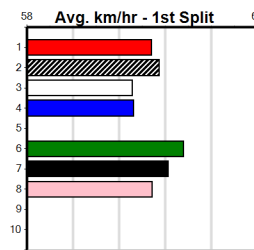

PITSTOP MOWER REPAIRS (2-3 WINS)

Distance: 300m, Race Type: Tier 3 - Restricted Win, Total Prizemoney: $1,530
1st: $1,000, 2nd: $320, 3rd: $160, 4th: $50

PARWAN'S STAR (2) has recorded explosive placings here in his last 2 starts and he looks hard to hold out in this. SILVERTREE FLOSS (6) showed speed in her smart Geelong win 3 starts back and she could make her presence felt here.

Watchdog Tips: **2** **6** **7** **1** **Bet:** Trifecta 2/6,7/1,6,7,8 ($10 - 166.67%)

Form Box	Wgt	Dist	Track	Date	Time	BON	Margin	1st/2nd (Time)	PIR	Checked	Comment	WR	Split 1	S/P	Grade	
1	HAGIBIS [5] Can run a cheeky race at times, cannot dismiss. $12.00															
	BK Bitch Apr-20 Sire: FERNANDO BALE Dam: WEST ON JILL Trainer: Kenneth Doidge (Murchison)															
	Owner(s): K Doidge															
	Winning Distances: < 300m (0) 300 - 399m (0) 400 - 499m (3) 500 - 599m (0) 600 - 699m (0) > 700m (0)															
	Winning Weights: 25.8(2) 25.9(1)															
	7th (4)	26.0	300	HVL	R11	20-Sep-24	17.34	16.86	4.25L JEFFERSON COUNTY (17.05)	M/2	.	.	.	3.99	$25.50	5
	5th (4)	26.0	300	HVL	R12	02-Oct-24	17.58	16.91	4.00L INTER BLACK FIRE (17.31)	M/8	.	.	.	4.07	$25.80	5
	5th (5)	26.1	300	HVL	R11	09-Oct-24	17.40	16.85	4.50L BERRY BLUE EVIE (17.09)	M/2	.	SW	.	4.02	$56.60	5
	3rd (7)	26.3	390	SHP	R5	17-Oct-24	22.75	22.22	6.50L IMPRESARIO (22.32)	M/44	.	.	.	8.68	$49.70	T3-5
	5th (4)	26.2	390	SHP	R13	24-Oct-24	22.78	22.09	3.00L SKULL (22.58)	M/55	.	.	.	8.81	$93.00	5
8th (6)	26.1	350	HVL	R7	01-Nov-24	20.43	19.69	7.00L MY BOY TED (19.98)	M/8	.	.	.	6.87	$121.20	T3-5	
5th (4)	26.3	300	HVL	R10	11-Nov-24	17.35	16.95	5.00L NORTHERN REGIE (17.01)	M/4	.	.	.	4.04	$37.90	5	
8th (1)	26.5	425	BEN	R5	20-Nov-24	25.14	24.19	8.00L MINI MINION (24.60)	M/568	.	.	.	6.71	$20.20	5	
Last 3 wins NOT included above																
1st (2)	25.9	400	GEL	R2	16-Aug-22	23.05	22.61	1.00L TIGGERLONG SHINE (23.12)	Q/11	.	.	.	8.50	$5.70	M	
1st (8)	25.8	400	GEL	R9	30-Aug-22	23.34	22.65	2.00L ULNA (23.48)	M/11	.	.	.	8.84	$4.90	7	
1st (1)	25.8	425	BEN	R11	20-Oct-22	24.63	24.15	1.25L JAIKA ROSE (24.72)	M/561	.	.	.	6.75	$10.50	T3-6	
2	PARWAN'S STAR (SA)[6] Explosive placings in his last 2 here, one to beat $2.40															
	F Bitch Mar-21 Sire: BARCIA BALE Dam: AEROPLANE GRACE Trainer: Crystal Verde (Parwan)															
	Owner(s): C Verde															
	Winning Distances: < 300m (0) 300 - 399m (0) 400 - 499m (2) 500 - 599m (0) 600 - 699m (0) > 700m (0)															
	Winning Weights: 27.0(1) 27.2(1)															
	7th (1)	27.1	460	GEL	R7	09-Aug-24	26.81	25.81	13.00L MERL'S LAD (25.97)	S/776	.	.	.	6.92	$25.00	RW
	3rd (3)	27.6	450	BAL	R4	18-Aug-24	26.12	25.68	3.75L DEPUTY FRED (25.86)	M/112	.	V10	.	6.62	$9.10	T3-6
	ST (-)	26.5	400	GEL		24-Sep-24	26.96		2.75L Trial Cleared	M/11	.	1of4	.	6.67		ST
	7th (7)	27.8	460	GEL	R6	22-Oct-24	27.14	25.93	18.00L PAW IMPERIAL (25.93)	M/426	.	.	.	6.62	$37.30	T3-RW
	3rd (5)	27.8	460	GEL	R5	30-Oct-24	26.47	26.09	4.50L PSYCHO BUDDY (26.17)	M/123	.	.	.	6.63	$24.10	6G
4th (7)	27.9	300	HVL	R10	08-Nov-24	17.16	16.77	1.25L WESTERN FEEL (17.08)	S/8	.	.	.	4.28	$14.70	T3-6	
2nd (6)	28.0	300	HVL	R10	15-Nov-24	17.08	16.86	2.50L HAMMER (16.90)	S/8	.	.	.	4.08	$3.80	T3-RW	
2nd (6)	28.3	300	HVL	R1	22-Nov-24	17.17	16.52	0.75L OCTOBER RAIN (17.13)	M/7	.	.	.	4.10	$1.70	T3-RW	
Last 3 wins NOT included above																
1st (1)	27.0	400	GEL	R2	23-Jan-24	23.29	22.51	0.25L SPLIT REEF (23.31)	M/13	.	.	.	8.49	$8.60	T3-M	
1st (5)	27.2	425	BEN	R3	12-Jun-24	24.71	23.95	1.25L SHANLYN ROVER (24.79)	M/111	.	SW	.	6.54	$25.40	7	
3	CHAMPIONS [6] Struggled since coming to Vic., tested again. $15.00															
	BK Bitch Aug-22 Sire: ASTON RUPEE Dam: LADY CAPULET Trainer: Pasquale Derubeis (Cape Woola)															
	Owner(s): P Derubeis															
	Winning Distances: < 300m (0) 300 - 399m (2) 400 - 499m (0) 500 - 599m (0) 600 - 699m (0) > 700m (0)															
	Winning Weights: 27.4(1) 27.6(1)															
	1st (4)	27.4	342	APK	R1	27-Aug-24	20.58	19.52	2.25L SOUTH GIRLS (20.74)	0	.	SAMP	.	4.69	$4.80	M
	4th (8)	27.4	342	APK	R2	31-Aug-24	20.55	19.63	7.00L BLUE ENERGY (20.07)	M/112	.	.	.	4.75	$12.00	RWF
	2nd (2)	27.4	342	APK	R2	10-Sep-24	20.14	19.56	1.5L CURIOUS GAMBLER (20.04)	M/112	.	.	.	4.55	$7.00	RWF
	1st (1)	27.6	342	APK	R2	14-Sep-24	20.34	19.71	0.75L ROCK THE DRAGON (20.39)	M/277	.	.	.	4.68	$2.70	RWF
	7th (2)	27.2	435	SLE	R4	20-Oct-24	25.65	24.18	15.00L ZIPPITY ZIPPIN' (24.67)	M/277	.	.	.	5.35	$29.90	RW
6th (5)	27.3	400	WGL	R9	29-Oct-24	23.58	22.29	16.00L ENZOLA (22.51)	M/56	.	.	.	8.55	$28.90	X67