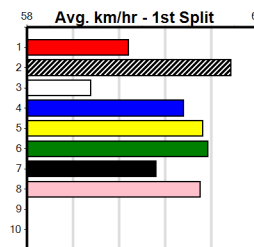

RSN GREY AREAS - WEDNESDAY & FRIDAY

Distance: 300m, Race Type: Grade 5 T3, Total Prizemoney: $1,530
1st: $1,000, 2nd: $320, 3rd: $160, 4th: $50

KING KABOOM (8) will need to step cleanly from this draw but if he can do so he looks like the one to beat in this. NEW ARRANGEMENT (2) can come out running in his races and he looks set to be prominent throughout here.

Watchdog Tips: 8 2 1 4 Bet: Win 8

NORTHERN REGIE [5] Can explode once fully balanced, big chance. $8.00
Owner(s): R Rogers
Sire: HOOKSY Dam: CINNAMON ROSE
Trainer: Ronald Rogers (Long Gully)
Winning Distances: < 300m (0) 300 - 399m (9) 400 - 499m (2) 500 - 599m (0) 600 - 699m (0) > 700m (0)
Winning Weights: 31.7(1) 32.0(1) 32.4(2) 32.7(1) 32.8(1) 33.0(2) 33.2(2) 33.3(1)

NEW ARRANGEMENT [5] Can come out running in his races, major player. $6.50
Owner(s): G Walker
Sire: HOOKED ON SCOTCH Dam: VITALISER
Trainer: Grant Walker (Warragul)
Winning Distances: < 300m (0) 300 - 399m (7) 400 - 499m (0) 500 - 599m (0) 600 - 699m (0) > 700m (0)
Winning Weights: 29.8(1) 30.0(2) 30.1(1) 30.2(2) 30.3(1)

HOTSPOT HERO [5] Met some speedy types of late, cannot dismiss. $15.00
Owner(s): Bris Vegas (SYN), D Robinson, P Robinson, M Fowle, J Humphries, T Baker, M Robinson, B Atki
Sire: BARCIA BALE Dam: WYNBURN LUCIFER
Trainer: Brett Hare (Greendale)
Winning Distances: < 300m (0) 300 - 399m (2) 400 - 499m (1) 500 - 599m (0) 600 - 699m (0) > 700m (0)
Winning Weights: 34.9(1) 35.0(1) 35.7(1)

ERUDITE BALE (NSW)[5] Will rely on a bit of luck but has ability, threat $3.20
Owner(s): B Wheeler
Sire: BARCIA BALE Dam: IYLEE BALE
Trainer: Robert Camilleri (Lara)
Winning Distances: < 300m (0) 300 - 399m (3) 400 - 499m (5) 500 - 599m (0) 600 - 699m (0) > 700m (0)
Winning Weights: 27.8(2) 28.0(1) 28.1(1) 28.2(1) 28.7(2) 28.8(1)

BRAEMAR CORA [5] Tough draw but can show early speed, place hopes. $5.00
Owner(s): Y Cassidy
Sire: AUSSIE INFRARED Dam: BRAEMAR KEELIE
Trainer: Yvonne Cassidy (Valencia Creek)
Winning Distances: < 300m (0) 300 - 399m (0) 400 - 499m (4) 500 - 599m (0) 600 - 699m (0) > 700m (0)
Winning Weights: 28.4(1) 28.6(1) 28.9(1) 29.0(1)

1

2

3

4

5