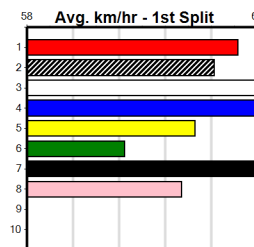

DOWNLOAD THE WATCHDOG APP

4

10:55AM

(VIC time)

Distance: 350m, Race Type: Grade 5 T3, Total Prizemoney: $1,530
1st: $1,000, 2nd: $320, 3rd: $160, 4th: $50

GET A GRIP (4) can race on the speed from the outset in this and looks set for a much deserved win after some good recent placings. FIDDLES (3) is much better than his recent form may suggest and he could be right in the finish here.

Watchdog Tips: 4 3 1 5 **Bet:** Win 4

Form Box	Wgt	Dist	Track	Date	Time	BON	Margin	1st/2nd (Time)	PIR	Checked	Comment	WR	Split 1	S/P	Grade
1															
ESPECIAL DIGGER [5] $8.00															
RF Bitch Jul-20 Sire: ORSON ALLEN Dam: ANTARCTIC LASS Trainer: Elise Knott (Carnegie)															
Owner(s): P Knott															
Winning Distances: < 300m (0) 300 - 399m (4) 400 - 499m (4) 500 - 599m (0) 600 - 699m (0) > 700m (0)															
Winning Weights: 26.9(2) 27.0(1) 27.5(1) 27.9(1) 28.0(1) 28.1(1) 28.3(1)															
4th (3)	27.6	400	WGL	R5	01-Oct-24	22.99	22.65	5.00L ASTON BAH (22.65)	M/33	.	.	.	8.48	$24.10	5
6th (8)	27.9	450	SHP	R5	07-Oct-24	26.03	25.40	5.50L ESPECIAL PIP (25.68)	M/214	.	.	.	6.64	$12.70	VET
3rd (1)	27.9	390	WBL	R4	17-Oct-24	22.70	21.72	9.00L DIVA ERADICATOR (22.07)	M/33	.	.	.	8.70	$7.60	5
5th (1)	28.0	390	SHP	R4	21-Oct-24	22.74	21.62	12.00 BLACK COMPASS (21.93)	M/35	.	.	.	8.62	$21.10	VET
5th (1)	28.3	350	HVL	R4	27-Oct-24	19.83	19.12	3.00L CHOP (19.62)	Q/2	.	.	.	6.57	$26.10	VET
1st (2)	28.3	400	WGL	R3	08-Nov-24	22.90	22.38	1.75L MAXED OUT (23.01)	M/11	.	.	.	8.30	$19.00	VET
8th (2)	28.4	390	SHP	R3	18-Nov-24	22.87	21.87	10.00 MICK SAYS SO (22.20)	M/37	.	.	.	8.53	$10.50	VET
7th (4)	28.6	350	HVL	R5	24-Nov-24	20.16	19.03	6.50L ALICE MORGAN (19.71)	M/5	.	.	.	6.88	$43.30	VET
Last 3 wins NOT included above															
1st (8)	27.9	300	MBS	R6	16-Apr-24	16.94	16.74	5.00L LAST ICEBERG (17.29)	0	.	SAMP	.	4.49	$1.30	6
1st (8)	28.1	390	WBL	R10	22-Apr-24	22.32	22.06	3.75L KING KABOOM (22.57)	M/11	.	SW	.	8.58	$2.70	SH
1st (7)	28.0	400	WGL	R4	26-Sep-24	22.85	22.85	2.25L BRAEMAR ELSIE (23.01)	M/11	.	SW	.	8.37	$2.30	T3-5

Box History								
Bx	1st	2nd	3rd	4th	5th	6th	7th	8th
1	2	3	3	3	1	1	1	
2	2	3	1	1	2	1	1	1
3	4			2	2	1	1	1
4	1	1	2	2	2	3	1	1
5	1	1		2	2		1	1
6	1	1	2		1			2
7	1	1	1	1		2	3	
8	3	4	1			2	1	1

Prize Best Starts	$18355.00
Trk/Dts	19.62(4)-5/1/24
APM	81-8-16-9
	14-1-2-1
	5207

Form Box	Wgt	Dist	Track	Date	Time	BON	Margin	1st/2nd (Time)	PIR	Checked	Comment	WR	Split 1	S/P	Grade
2															
JAZZ HANDS [5] $4.40															
BK Bitch Dec-21 Sire: JS FLAMIN ACE Dam: LITTLE BIT SWEET Trainer: Christine Ithier (Springvale South)															
Owner(s): Dayas Star (SYN), G Ithier, C Ithier															
Winning Distances: < 300m (0) 300 - 399m (3) 400 - 499m (0) 500 - 599m (0) 600 - 699m (0) > 700m (0)															
Winning Weights: 26.1(2) 26.4(1)															
1st (7)	26.4	350	HVL	R2	11-Oct-24	19.78	19.42	2.50L FOXY FRECKLES (19.94)	M/1	.	.	.	6.63	$2.10	T3-M
1st (6)	26.1	350	HVL	R5	18-Oct-24	19.70	19.53	1.5L BABY GIRL PEARL (19.81)	Q/1	.	.	.	6.59	$11.90	T3-RW
4th (5)	25.9	350	HVL	R5	25-Oct-24	20.27	19.78	4.00L CHOJI AKIMICHI (19.99)	S/7	.	.	.	6.88	$3.20	T3-RW
5th (2)	26.3	350	HVL	R5	01-Nov-24	20.09	19.69	4.25L CANYA IGNITE (19.79)	M/5	.	.	.	6.77	$3.10	T3-6
6th (7)	26.1	350	HVL	R5	08-Nov-24	20.06	19.58	5.00L CHOJI AKIMICHI (19.71)	M/8	.	.	.	6.96	$9.40	T3-6
4th (8)	26.2	350	HVL	R5	15-Nov-24	19.87	19.39	3.25L DONATELLO ZEAL (19.64)	S/7	.	.	.	6.93	$16.10	T3-6
1st (2)	26.1	350	HVL	R5	20-Nov-24	19.71	19.40	0.75L BARKLY STREET (19.76)	S/4	.	.	.	6.72	$10.70	6G
4th (3)	26.0	350	HVL	R3	22-Nov-24	19.74	19.19	2.00L WALTZING BLAZE (19.61)	S/7	.	.	.	6.92	$2.70	T3-RW
Last 3 wins NOT included above