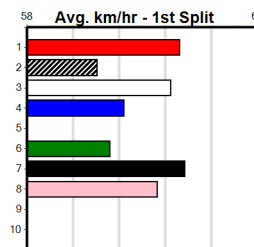

MONTROSE IGA LIQUOR (1-2 WINS)

Distance: 300m, Race Type: Tier 3 - Restricted Win, Total Prizemoney: $1,530
1st: $1,000, 2nd: $320, 3rd: $160, 4th: $50

HUDSON FLYER (7) was solidly placed here 4 starts back before some tough racing since and this really looks like his race to lose. HAVANA BLUEBIRD (8) has met some speedy customers of late and she looks like a big danger in this.

Watchdog Tips: 7 8 1 3 Bet: Win 7

BLACK FRIDAY [7] Placed here at only look at an inside draw, chance $8.00
BK Dog Aug-22 Sire: ASTON RUPEE Dam: LADY CAPULET
Owner(s): P Derubeis
Trainer: Pasquale Derubeis (Cape Woola)
Winning Distances: < 300m (0) 300 - 399m (1) 400 - 499m (0) 500 - 599m (0) 600 - 699m (0) > 700m (0)
Winning Weights: 31.0(1)
Box History table and performance data.

MAN OF ACTION [6] Handy early speed but place may be best in this. $15.00
BK Dog Aug-21 Sire: BARCIA BALE Dam: STACEY KEEPING
Owner(s): J Clarke
Trainer: Jack Clarke (Creswick)
Winning Distances: < 300m (0) 300 - 399m (2) 400 - 499m (0) 500 - 599m (0) 600 - 699m (0) > 700m (0)
Winning Weights: 30.4(1) 31.7(1)
Box History table and performance data.

NURSE ROSIE [7] Can race in a forward position throughout, threat. $6.50
BK Bitch Apr-21 Sire: FABREGAS Dam: CARELESS COOKIE
Owner(s): J Clarke
Trainer: Jack Clarke (Creswick)
Winning Distances: < 300m (0) 300 - 399m (1) 400 - 499m (0) 500 - 599m (0) 600 - 699m (0) > 700m (0)
Winning Weights: 23.3(1)
Box History table and performance data.

DOWN SOUTH QUEEN [6] Steady placing 3 starts back, place hopes if steps $12.00
BK Bitch Mar-22 Sire: TOMMY SHELBY Dam: LITTLE ZOE
Owner(s): S Negrello
Trainer: Jack Clarke (Creswick)
Winning Distances: < 300m (0) 300 - 399m (0) 400 - 499m (2) 500 - 599m (0) 600 - 699m (0) > 700m (0)
Winning Weights: 22.4(1) 23.6(1)
Box History table and performance data.

*** VACANT BOX ***
Owner(s):
Sire: Dam:
Trainer:
Winning Distances: < 300m (0) 300 - 399m (0) 400 - 499m (0) 500 - 599m (0) 600 - 699m (0) > 700m (0)
Winning Weights:
Box History