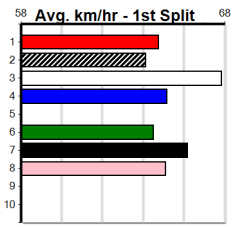

SPORTSBET SAME RACE MULTI (250+RA)

12

9:20PM

(VIC time)

Distance: 390m, Race Type: Grade 5, Total Prizemoney: $1,530
1st: $1,000, 2nd: $320, 3rd: $160, 4th: $50

Watchdog Tips:

0 0 0 0

Bet:

Form Box Weight Dist Track Date Time BON Margin 1st/2nd (Time) PIR Checked Comment W/R Split 1 S/P Grade

1 LEKTRA FRED [5]
BK D Apr-22 HOUDINI BOY LEKTRA JENA
Trainer: Shane Wetzels (Seymour)
4th (2) 31.6 425 BEN R9 23-Oct-24 24.43 24.02 6.00LDUCHESS GEORGIA (24.02) M/465 . . . . 6.72 $4.70 T3-5
1st (7) 31.2 390 SHP R4 31-Oct-24 22.45 22.11 1.25LIMPRESARIO (22.53) M/22 . . . . 8.43 $2.10 T3-5
2nd (8) 30.9 425 BEN R10 06-Nov-24 24.12 23.88 0.50LSWANKY CHIC (24.08) M/322 . . . . 6.65 $4.40 5
6th (8) 30.4 390 SHP R10 16-Nov-24 22.65 22.01 9.00LZENI BALE (22.04) M/55 . . . . 8.67 $3.30 X45
Owner(s): WETZEL (SYN), S Wetzels, H Wetzels

Winning Boxes

1	2	3	4	5	6	7	8
1	2					1	1
Prize							$8,640.00
Best							22.33
Starts							36-5-6-3
Trk/Dst							9-3-1-1
APM							$3942

2 BOW EDITION [5]
BK D Dec-21 JS FLAMIN ACE LITTLE BIT SWEET
Trainer: Mark Giddings (Heathcote)
7th (5) 31.0 342 APK R8 17-Jun-24 20.08 19.19 7.00LFANTASTIC TOMMY (19.58) 4.66 $4.80 X45
7th (2) 30.6 390 SHP R5 01-Jul-24 22.98 22.00 14.00LRAPIDFIRE GIRL (22.00) M/55 . . . . 8.79 $29.60 X45
8th (1) 31.0 390 SHP R12 08-Jul-24 22.82 22.00 6.50LFAR NORTH (22.40) M/56 . . . . 8.68 $9.50 5
4th (6) 31.6 390 SHP R10 16-Nov-24 22.54 22.01 7.50LZENI BALE (22.04) M/44 . . . . 8.60 $28.90 X45
Owner(s): S O'connell

Winning Boxes

1	2	3	4	5	6	7	8
1	2		1	1			1
Prize							$9,495.00
Best							22.54
Starts							33-7-6-3
Trk/Dst							3-0-0-0
APM							$1326

3 DAWNY BY NAME (TAS)[5]
BD B Mar-22 SUPERIOR PANAMA MEDIO PASO
Trainer: Michael Katsiris (Thomastown)
4th (1) 25.9 400 WGL R6 24-Oct-24 23.30 22.95 3.25LTEXAS LONG HORN (23.09) Q/11 . . . . 8.34 $2.60 T3-5
3rd (7) 26.2 390 SHP R5 31-Oct-24 22.64 22.11 8.00LWHO MADE YOU (22.11) M/22 . . . . 8.40 $3.70 T3-5
6th (1) 26.7 390 BAL R4 04-Nov-24 22.94 22.43 7.00LSPRING WATCH (22.46) Q/13 . . . . 8.38 $5.10 T3-5
1st (3) 26.7 400 GEL R11 19-Nov-24 22.88 22.65 1.00LLOCHINVAR RUBY (22.94) M/21 . . . SW . 8.29 $4.70 5
Owner(s): M Katsiris

Winning Boxes

1	2	3	4	5	6	7	8
1	2			2			
Prize							$16,335.00
Best							22.44
Starts							42-7-9-9
Trk/Dst							6-0-0-2
APM							$4675

4 BIG SUNSHINE [5]
F D Feb-23 OUT OF RANGE ORIENTAL KAY
Trainer: Rodney Clark (Echuca Village)
3rd (2) 37.8 390 SHP R10 01-Nov-24 22.63 21.88 5.00LHAPPY BUDDHA (22.29) S/6 . . . . 8.65 $11.00 X67
1st (1) 38.0 410 HOR R9 05-Nov-24 23.45 22.93 0.50LSUNTORY LISA (23.48) M/22 . . . . 10.58 $5.80 6G
6th (4) 37.9 410 HOR R5 09-Nov-24 24.05 22.98 10.00LBRUTALITY (23.38) M/88 . . . . 10.88 $17.90 5
5th (1) 37.5 425 BEN R3 15-Nov-24 24.52 23.97 8.00LTHIRTY SECONDS (23.97) M/554 . . . . 6.67 $15.80 RWH
Owner(s): ECHUCA SUNSHINE (SYN), R Clark, M Lord, K Tung, M Tung, B Lord

Winning Boxes

1	2	3	4	5	6	7	8
2							1
Prize							$6,775.00
Best							22.63
Starts							11-3-1-2
Trk/Dst							3-0-0-2
APM							$6156

5 *** VACANT BOX ***
Trainer:
Owner(s):