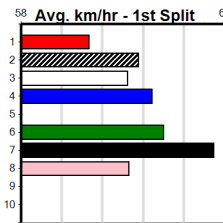

10

8:41PM

(VIC time)

Watchdog Tips: 0 0 0 0 Bet: .

Main race results table with columns: Form, Box, Weight, Dist, Track, Date, Time, BON, Margin, 1st/2nd (Time), PIR, Checked, Comment, W/R, Split 1, S/P, Grade. Includes race details for APRIL OH ZEAL, RUNNING RIVER, ASTON RANDAL, KRAKEN CASPER, SWEET LOVE, QUEEN KATE, and JERSEY JET.

Winning Boxes table for race 1: APRIL OH ZEAL. Shows prize, best, starts, and APM for various combinations.

Winning Boxes table for race 2: RUNNING RIVER. Shows prize, best, starts, and APM for various combinations.

Winning Boxes table for race 3: ASTON RANDAL. Shows prize, best, starts, and APM for various combinations.

Winning Boxes table for race 4: KRAKEN CASPER. Shows prize, best, starts, and APM for various combinations.

Winning Boxes table for race 6: SWEET LOVE. Shows prize, best, starts, and APM for various combinations.

Winning Boxes table for race 7: QUEEN KATE. Shows prize, best, starts, and APM for various combinations.

Winning Boxes table for race 8: JERSEY JET (SA). Shows prize, best, starts, and APM for various combinations.

Winning Boxes table for race 9: NO RESERVE. Shows prize, best, starts, and APM for various combinations.

Winning Boxes table for race 10: NO RESERVE. Shows prize, best, starts, and APM for various combinations.