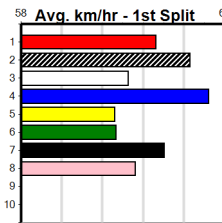

SHEPP CITY FENCING (250+ RANK)

Distance: 450m, Race Type: Grade 5, Total Prizemoney: \$1,530
1st: \$1,000, 2nd: \$320, 3rd: \$160, 4th: \$50

8

7:58PM

(VIC time)

Watchdog Tips:

0 0 0 0

Bet: