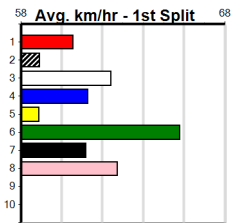

SPORTSBET GREEN TICKS (250+ RANK)

Distance: 390m, Race Type: Maiden, Total Prizemoney: $1,530
1st: $1,000, 2nd: $320, 3rd: $160, 4th: $50

1
5:52PM
(VIC time)

Watchdog Tips: **0** **0** **0** **0** **Bet:** _____