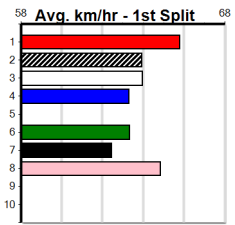

ELITE COLLARS & LEADS (250+ RANK)

Distance: 390m, Race Type: Grade 5, Total Prizemoney: $1,530
1st: $1,000, 2nd: $320, 3rd: $160, 4th: $50

3

6:25PM

(VIC time)

Watchdog Tips:

0 0 0 0

Bet: