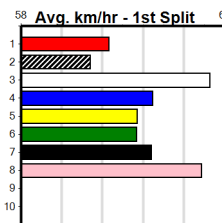

CKH PAINTING (250 RANK)

Distance: 450m, Race Type: Mixed 6/7, Total Prizemoney: $1,530
1st: $1,000, 2nd: $320, 3rd: $160, 4th: $50

7
7:42PM
(VIC time)

Watchdog Tips: 0 0 0 0 **Bet:** .