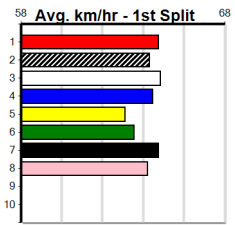

Watchdog Tips: 0 0 0 0 Bet: .