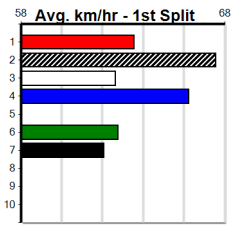

Trainer:
Owner(s):

REJUVENATE @ STUD (0-1 WIN) (250+ RA

Distance: 390m, Race Type: Restricted Win, Total Prizemoney: \$1,530
1st: \$1,000, 2nd: \$320, 3rd: \$160, 4th: \$50

9

8:21PM

(VIC time)

Watchdog Tips: