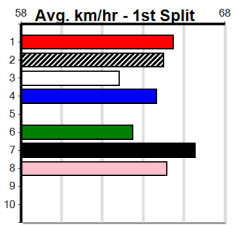

SHEPPARTON NEWS (250+ RANK)

Distance: 450m, Race Type: Mixed 4/5, Total Prizemoney: $1,530
1st: $1,000, 2nd: $320, 3rd: $160, 4th: $50

6

7:21PM

(VIC time)

Watchdog Tips:

0 0 0 0

Bet:

Form Box Weight Dist Track Date Time BON Margin 1st/2nd (Time) PIR Checked Comment W/R Split 1 S/P Grade

1 CAN'T PARK THERE [5]
BE D Feb-22 FERNANDO BALE JAY BIRD
Trainer: Samuel Webb (Epsom)
6th (3) 34.1 525 MEA R9 26-Oct-24 30.76 29.65 6.00LGO GO EVIE (30.34) M/4544 . . . . 5.16 $60.80 5F
7th (4) 33.8 450 SHP R7 01-Nov-24 25.81 25.11 4.50LSHOW CAUSE (25.51) S/656 . . . . 6.77 $46.10 5
8th (7) 33.7 500 BEN R5 08-Nov-24 28.74 28.25 7.00LGO FOR GOLD (28.25) M/457 . . . . 6.66 $61.10 5
5th (2) 33.7 525 MEP R8 13-Nov-24 30.78 29.96 10.00LGAPING MARGIN (30.09) M/4555 . . . . 5.24 $32.90 5
Owner(s): J Williams

Winning Boxes

1	2	3	4	5	6	7	8
2	1		1			1	
Prize	$10,572.14						
Best	25.75						
Starts	24-5-5-3						
Trk/Dst	6-1-2-1						
APM	$6706						

2 IN THEIR HONOUR [5]
BK D Dec-20 MY BRO FABIO LOVE CAPERS
Trainer: Jason Stemmer (Bangholme)
1st (8) 32.4 435 SLE R6 23-Oct-24 24.77 24.65 3.75LROWCLIFFE RUSLIE (25.02) M/321 . . . . 5.35 $4.40 5
6th (3) 33.2 460 WGL R8 01-Nov-24 26.49 25.71 12.00LPLAY THE VICTIM (25.71) M/223 . . . . 6.60 $94.30 5
1st (8) 33.0 410 HOR R4 09-Nov-24 23.71 22.98 0.50LPERFECT TONIGHT (23.73) S/33 . . . . 10.67 $10.20 T3-5
7th (4) 33.2 435 SLE R3 17-Nov-24 25.40 24.27 10.00LAKINA JAZZ (24.70) M/766 . . . . 5.38 $26.00 5
Owner(s): J Stemmer

Winning Boxes

1	2	3	4	5	6	7	8
		2	1	2			3
Prize	$14,670.00						
Best	FSTD						
Starts	53-8-6-6						
Trk/Dst	0-0-0-0						
APM	$4963						

3 DOLLAR SIGNS [4]
WF D Jan-21 ORSON ALLEN MEPUNGA FOCUS
Trainer: Aaron Debattista (Toolleen)
7th (3) 33.6 450 BAL R7 16-Oct-24 26.23 25.02 15.00LACACIA ROCKET (25.19) M/678 . . V0 . . 6.87 $19.40 5
3rd (1) 33.8 500 BEN R6 25-Oct-24 28.39 28.18 3.00LNO MORE GAMES (28.18) M/333 . . . . 6.71 $20.80 X45
3rd (5) 33.8 425 BEN R4 08-Nov-24 24.53 23.76 10.00LNIKITA BALE (23.84) M/344 . . . . 6.65 $12.40 5
4th (3) 34.2 500 BEN R6 15-Nov-24 28.53 28.01 5.50LFERNANDO DUKE (28.15) M/444 . . . . 6.63 $30.70 X45
Owner(s): A Debattista

Winning Boxes

1	2	3	4	5	6	7	8
2	2	2		2			1
Prize	$22,660.00						
Best	25.37						
Starts	46-9-7-6						
Trk/Dst	14-3-4-2						
APM	$2708						

4 YELLOW HAWK [5]
BD D Feb-21 SUPERIOR PANAMA BOBBY SOXER
Trainer: Hubertus Wetzels (Seymour)
6th (3) 31.5 500 BEN R8 18-Oct-24 28.53 28.13 6.00LKADE (28.13) S/335 . . . . 6.68 $65.60 X45
6th (4) 31.1 425 BEN R8 25-Oct-24 24.36 23.88 5.50LGAS LANTERN (24.01) M/555 . . . . 6.74 $58.10 X45
6th (2) 30.7 450 SHP R5 01-Nov-24 25.85 25.11 7.00LDON'T TELL SHELL (25.39) M/887 . . . . 6.90 $12.80 5
2nd (7) 30.1 450 SHP R8 16-Nov-24 25.43 25.20 1.5LOUR ALAMO (25.33) M/111 . . SW . . 6.56 $22.90 5
Owner(s): H Wetzels

Winning Boxes

1	2	3	4	5	6	7	8
5	1	1		1	1		
Prize	$29,485.00						
Best	25.39						
Starts	66-9-9-10						
Trk/Dst	6-1-2-0						
APM	$4421						

5 *** VACANT BOX ***
Trainer:
Owner(s):

Winning Boxes

1	2	3	4	5	6	7	8