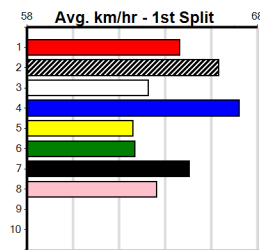

SHEPP CITY FENCING (250+ RANK)

Distance: 450m, Race Type: Grade 5, Total Prizemoney: $1,530
1st: $1,000, 2nd: $320, 3rd: $160, 4th: $50

Watchdog Tips:

Bet:

Form Box Wgt Dist Track Date Time BON Margin 1st/2nd (Time) PIR Checked Comment W/R Split 1 S/P Grade

EVIE'S PROMISE [5]
BK Bitch Sep-22 Sire: FERAL FRANKY Dam: LADY PANDORA
Owner(s): P Jorgensen
Trainer: Peter Knott (Carnegie)
Winning Distances: < 300m (0) 300 - 399m (2) 400 - 499m (1) 500 - 599m (0) 600 - 699m (0) > 700m (0)
Winning Weights: 26.7(1) 27.2(1) 27.5(1)
Last 3 wins NOT included above

APPLICANT (NSW)[5]
BK Dog Jan-21 Sire: AUSSIE INFRARED Dam: FLYRITE
Owner(s): S Hetherton
Trainer: Steven Hetherton (Kilmore)
Winning Distances: < 300m (0) 300 - 399m (1) 400 - 499m (7) 500 - 599m (9) 600 - 699m (0) > 700m (0)
Winning Weights: 32.7(1) 33.0(2) 33.1(1) 33.2(1) 33.3(4) 33.4(1) 33.5(2) 33.6(2) 33.7(2) 33.8(1)
Last 3 wins NOT included above

MAX KANE [5]
BK Dog Jul-22 Sire: AUSSIE INFRARED Dam: KAELA STAR
Owner(s): JORDEAN (SYN), J Cooper, J Cooper
Trainer: Jordan Cooper (Lethbridge)
Winning Distances: < 300m (0) 300 - 399m (0) 400 - 499m (3) 500 - 599m (0) 600 - 699m (0) > 700m (0)
Winning Weights: 31.8(1) 31.9(1) 32.2(1)
Last 3 wins NOT included above

OCEAN BURN [5]
F Bitch Apr-22 Sire: ORSON ALLEN Dam: ORIENTAL JADE
Owner(s): R Clark
Trainer: Rodney Clark (Echuca Village)
Winning Distances: < 300m (0) 300 - 399m (2) 400 - 499m (4) 500 - 599m (0) 600 - 699m (0) > 700m (0)
Winning Weights: 27.3(1) 27.9(1) 28.0(1) 28.1(2) 28.6(1)
Last 3 wins NOT included above

ARTIFICIAL BLUE [5]
BE Dog Dec-20 Sire: RAW ABILITY Dam: DUBOVKA
Owner(s): J Blake
Trainer: Calum Blake (Simson)
Winning Distances: < 300m (0) 300 - 399m (2) 400 - 499m (9) 500 - 599m (6) 600 - 699m (0) > 700m (0)
Winning Weights: 33.1(1) 33.2(3) 33.3(2) 33.4(2) 33.6(2) 33.7(3) 33.8(1) 33.9(1) 34.0(1) 34.1(1)
Last 3 wins NOT included above

1

2

3

4

5

Box History table for Evie's Promise with columns Bx, 1st, 2nd, 3rd, 4th, 5th, 6th, 7th, 8th and Prize Best Starts Trk/Dts APM.

Box History table for Applicant (NSW) with columns Bx, 1st, 2nd, 3rd, 4th, 5th, 6th, 7th, 8th and Prize Best Starts Trk/Dts APM.

Box History table for Max Kane with columns Bx, 1st, 2nd, 3rd, 4th, 5th, 6th, 7th, 8th and Prize Best Starts Trk/Dts APM.

Box History table for Ocean Burn with columns Bx, 1st, 2nd, 3rd, 4th, 5th, 6th, 7th, 8th and Prize Best Starts Trk/Dts APM.

Box History table for Artificial Blue with columns Bx, 1st, 2nd, 3rd, 4th, 5th, 6th, 7th, 8th and Prize Best Starts Trk/Dts APM.