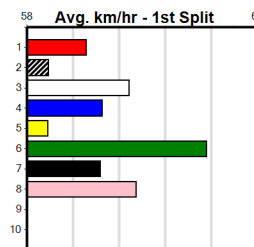

SPORTSBET GREEN TICKS (250+ RANK)

1
5:52PM

(VIC time)

Distance: 390m, Race Type: Maiden, Total Prizemoney: $1,530
1st: $1,000, 2nd: $320, 3rd: $160, 4th: $50

Watchdog Tips: ☐ ☐ ☐ ☐ ☐ **Bet:** ☐

Form Box	Wgt	Dist	Track	Date	Time	BON	Margin	1st/2nd (Time)	PIR	Checked	Comment	WR	Split 1	S/P	Grade

SHAGGY BEAR [M]
BD Dog Mar-22 Sire: ASTON DEE BEE Dam: TIME NO MONEY
Owner(s): J Cleave Trainer: Theo Van taarling (Tallygaroopna)
Winning Distances: < 300m (0) 300 - 399m (0) 400 - 499m (0) 500 - 599m (0) 600 - 699m (0) > 700m (0)
Winning Weights:

5th (4)	35.4	450	SHP	R9	14-Sep-24	26.82	25.39	17.00	SHALL BE QUICK (25.70)	S/876	6.98	$37.90	M
4th (5)	35.2	300	HVL	R3	22-Sep-24	17.28	16.59	1.75L	ATHENIAN GODDESS (17.16)	S/8	4.30	$54.70	MH
4th (2)	35.3	425	BEN	R2	25-Sep-24	24.77	24.05	7.50L	BASEMENT (24.28)	S/765	6.89	$19.60	M
6th (2)	35.5	450	SHP	R2	03-Oct-24	26.34	25.46	5.50L	DARRA ROGUE (25.99)	S/766	7.16	$29.50	T3-M
4th (2)	35.1	500	BEN	R1	09-Oct-24	29.40	28.32	13.00	KENNETH BALE (28.53)	M/333	6.86	$29.70	T3-M
3rd (7)	35.8	450	SHP	R3	17-Oct-24	26.54	25.57	6.00L	SPARKLE PANTS (26.15)	S/776	7.13	$13.00	T3-M
5th (3)	36.0	390	SHP	R1	24-Oct-24	23.08	22.09	5.50L	RIVER GEORGE (22.71)	S/76	9.00	$7.20	M
8th (2)	35.5	515	SAP	R1	02-Nov-24	31.23	29.56	21.00	TALK THAT TALK (29.77)	S/8888	5.46	$27.20	M

Last 3 wins NOT included above

Box History

Bx	1st	2nd	3rd	4th	5th	6th	7th	8th
1								
2	1							
3		2	2	1				1
4			1	1				2
5		1	2					1
6						1		
7		2	2	2	1	1		
8								

Prize Best $1730.00
Starts 22.70(5)-6/7/24
Trk/Dts 32-0-1-6
APM 9-0-0-3
848

MAXIMUM HUGHES [M]
BK Bitch Jan-23 Sire: SHIMA SHINE Dam: MAXIMUM SHIRLEY
Owner(s): J Cooper Trainer: Jordan Cooper (Lethbridge)
Winning Distances: < 300m (0) 300 - 399m (0) 400 - 499m (0) 500 - 599m (0) 600 - 699m (0) > 700m (0)
Winning Weights:

F (7)	27.4	390	WBL	R1	14-Nov-24	0.00	22.00		BUFFALO COWBOY (22.42)	M/88	9.58	$9.10	MH
7th (6)	27.6	410	HOR	R1	19-Nov-24	24.26	23.16	14.00	CORRESPONDING (23.32)	M/88	11.11	$12.60	M

Last 3 wins NOT included above

Box History

Bx	1st	2nd	3rd	4th	5th	6th	7th	8th
1								
2								
3								
4								
5								
6							1	
7								
8								

Prize Best $0.00
Starts FSH
Trk/Dts 2-0-0-0
APM 0-0-0-0
0

ZINZAN CIAN (NSW)[M]
BEF Bitch Feb-23 Sire: ZINZAN BROOKE Dam: PEBBLES CIAN
Owner(s): D Faulknall Trainer: Derek Faulknall (Elphinstone)
Winning Distances: < 300m (0) 300 - 399m (0) 400 - 499m (0) 500 - 599m (0) 600 - 699m (0) > 700m (0)
Winning Weights:

7th (6)	28.5	410	HOR	R1	05-Oct-24	24.92	23.32	15.00	ZIPPING DIEGO (23.87)	S/67	10.96	$15.60	M
6th (5)	28.8	300	HVL	R2	15-Oct-24	17.35	16.68	5.00L	JABBERWOCKY (17.01)	M/6	4.13	$87.60	M
6th (7)	28.4	300	HVL	R1	01-Nov-24	17.70	16.82	4.25L	CRITICAL MASS (17.42)	M/7	4.11	$26.30	T3-M
7th (2)	28.0	410	HOR	R1	05-Nov-24	24.37	22.93	12.00	BELLA BLOSSOM (23.57)	M/66	11.03	$37.50	MH
5th (3)	28.5	400	GEL	R1	12-Nov-24	23.74	22.54	5.50L	GOT IMMUNITY (23.36)	M/44	8.76	$25.90	M

Last 3 wins NOT included above

Box History

Bx	1st	2nd	3rd	4th	5th	6th	7th	8th
1								
2								
3								1
4					1			
5							1	
6								1
7							1	
8								

Prize Best $0.00
Starts FSH
Trk/Dts 5-0-0-0
APM 0-0-0-0
0