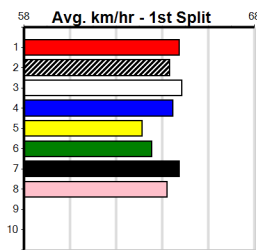

Distance: 450m, Race Type: Grade 5, Total Prizemoney: $1,530
1st: $1,000, 2nd: $320, 3rd: $160, 4th: $50

Watchdog Tips: [ ] [ ] [ ] [ ] Bet: [ ]

Table with columns: Form Box, Wgt, Dist, Track, Date, Time, BON, Margin, 1st/2nd (Time), PIR, Checked, Comment, WR, Split 1, S/P, Grade

RED ED [5]

F Dog Aug-22 Sire: SH AVATAR Dam: ROCKIN' ROSIE Trainer: Luke Spargo (Seymour)

Owner(s): Luke And Rebecca (SYN), L Spargo, R Berry

Winning Distances: < 300m (0) 300 - 399m (1) 400 - 499m (2) 500 - 599m (0) 600 - 699m (0) > 700m (0)

Winning Weights: 28.8(1) 29.0(1) 29.5(1)

Table with columns: Rank, Age, Sex, Weight, Dist, Track, Date, Time, BON, Margin, 1st/2nd (Time), PIR, Checked, Comment, WR, Split 1, S/P, Grade

Last 3 wins NOT included above

Table with columns: Rank, Age, Sex, Weight, Dist, Track, Date, Time, BON, Margin, 1st/2nd (Time), PIR, Checked, Comment, WR, Split 1, S/P, Grade

Box History

Box History table with columns: Bx, 1st, 2nd, 3rd, 4th, 5th, 6th, 7th, 8th and Prize Best Starts Trk/Dts APM

1

REV QUERIDA [5]

BK Bitch Mar-22 Sire: SHIMA SHINE Dam: JD REVELATION Trainer: Grant Hammerstein (Kinglake We ENG HVL 2024-11-20)

Owner(s): G Hammerstein

Winning Distances: < 300m (0) 300 - 399m (2) 400 - 499m (5) 500 - 599m (1) 600 - 699m (0) > 700m (0)

Winning Weights: 29.1(1) 29.2(2) 29.3(2) 29.6(3)

Table with columns: Rank, Age, Sex, Weight, Dist, Track, Date, Time, BON, Margin, 1st/2nd (Time), PIR, Checked, Comment, WR, Split 1, S/P, Grade

Last 3 wins NOT included above

Table with columns: Rank, Age, Sex, Weight, Dist, Track, Date, Time, BON, Margin, 1st/2nd (Time), PIR, Checked, Comment, WR, Split 1, S/P, Grade

Box History

Box History table with columns: Bx, 1st, 2nd, 3rd, 4th, 5th, 6th, 7th, 8th and Prize Best Starts Trk/Dts APM

2

REMEMBER WHAT (NSW)[5]

BE Bitch Oct-21 Sire: TOMMY SHELBY Dam: WHAT JOY Trainer: Mark Giddings (Heathcote)

Owner(s): Alleway Morizzi (SYN), C Alleway, J Morizzi

Winning Distances: < 300m (0) 300 - 399m (1) 400 - 499m (10) 500 - 599m (0) 600 - 699m (0) > 700m (0)

Winning Weights: 26.0(1) 26.3(1) 26.5(3) 26.6(5) 26.8(1)

Table with columns: Rank, Age, Sex, Weight, Dist, Track, Date, Time, BON, Margin, 1st/2nd (Time), PIR, Checked, Comment, WR, Split 1, S/P, Grade

Last 3 wins NOT included above

Table with columns: Rank, Age, Sex, Weight, Dist, Track, Date, Time, BON, Margin, 1st/2nd (Time), PIR, Checked, Comment, WR, Split 1, S/P, Grade

Box History

Box History table with columns: Bx, 1st, 2nd, 3rd, 4th, 5th, 6th, 7th, 8th and Prize Best Starts Trk/Dts APM

3

PAT'S BOY (NSW)[5]

BK Dog Jul-22 Sire: HOOKED ON SCOTCH Dam: MAGICAL MIA Trainer: Adele Powell (Stanhope)

Owner(s): C Field

Winning Distances: < 300m (0) 300 - 399m (0) 400 - 499m (5) 500 - 599m (0) 600 - 699m (0) > 700m (0)

Winning Weights: 37.8(1) 38.5(1) 38.6(1) 38.7(1) 38.9(1)

Table with columns: Rank, Age, Sex, Weight, Dist, Track, Date, Time, BON, Margin, 1st/2nd (Time), PIR, Checked, Comment, WR, Split 1, S/P, Grade

Last 3 wins NOT included above