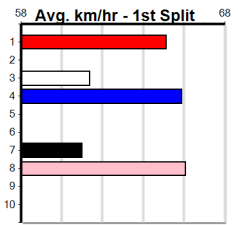

SPORTSBET HT2

Distance: 400m, Race Type: Maiden Heat, Total Prizemoney: $2,535
1st: $1,680, 2nd: $520, 3rd: $260, 4th: $75

2

6:58PM
(VIC time)

Watchdog Tips:

0 0 0 0

Bet:

Form Box Weight Dist Track Date Time BON Margin 1st/2nd (Time) PIR Checked Comment W/R Split 1 S/P Grade

1 ASTON TAMSYN [M]
BK B Apr-23 TOMMY SHELBY ASTON MIRAGE
Trainer: David Geall (Lara)
3rd (1) 25.8 450 BAL R1 20-Nov-24 25.54 25.27 2.25LSNOWBALL ONE (25.38) Q/222 . . . . 6.62 $3.30 M

Owner(s): R Borda

Winning Boxes							
1	2	3	4	5	6	7	8
Prize							
Best							
Starts							
Trk/Dst							
APM							

2 PAW RAKULA (NSW)[M]
BK B Feb-23 JACKSLITTLETHING IDRIA BALE
Trainer: Daniel Gibbons (Avalon)
Owner(s): B Wheeler

Winning Boxes							
1	2	3	4	5	6	7	8
Prize							
Best							
Starts							
Trk/Dst							
APM							

3 LAMP POST [M]
BK D Feb-23 GOOD ODDS HARADA PIRATES PATCH
Trainer: Simon Payne (Toolern Vale)

2nd (1) 30.3 390 BAL R1 30-Oct-24 22.51 21.83 2.50LASTON BOURKE (22.34) M/22 . . . . 8.60 $8.50 M

2nd (1) 29.8 390 BAL R1 06-Nov-24 22.56 21.76 6.00LFRERET'S KNOCK (22.15) M/34 . . . . 8.58 $3.00 M

F (8) 30.0 390 BAL R2 13-Nov-24 0.00 22.11 .AUSSIE FRED (22.41) M/88 . V0 . . 9.59 $4.40 M

4th (6) 29.3 390 BAL R1 21-Nov-24 23.09 21.93 6.00LBELFAST SPOT (22.69) M/77 . V0 . . 9.22 $2.20 M

Owner(s): M Davis

Winning Boxes							
1	2	3	4	5	6	7	8
Prize							
Best							
Starts							
Trk/Dst							
APM							

4 MAV REIKO [M]
BK D Mar-23 SHIMA SHINE REIKO ROCKETTA
Trainer: John Barbara (Exford)

3rd (3) 32.1 400 GEL R1 15-Nov-24 23.20 22.35 4.25LTIPSY TURTLE (22.90) M/23 . . . . 8.57 $2.60 M

2nd (7) 32.2 400 GEL R1 22-Nov-24 22.98 22.27 3.25LBLACK SANDY (22.75) M/63 . . . . 8.61 $6.90 M

Owner(s): J Fry

Winning Boxes							
1	2	3	4	5	6	7	8
Prize							
Best							
Starts							
Trk/Dst							
APM							

5 *** VACANT BOX ***

Trainer:
Owner(s):

Winning Boxes							
1	2	3	4	5	6	7	8
Prize							
Best							
Starts							
Trk/Dst							
APM							

6 FEROCIOUS CANARY (NSW)[M]
RF B Dec-22 JUNGLE DEUCE MIDNIGHT HERO
Trainer: Lisa Delbridge (Balliang)
Owner(s): S Flaherty

Winning Boxes							
1	2	3	4	5	6	7	8
Prize							
Best							
Starts							
Trk/Dst							
APM							

7 MAJOR LIGHTYEAR [M]
WF B Dec-22 ORSON ALLEN MAJOR SPOILS
Trainer: Brian Hodgson (Smythesdale)

5th (3) 28.5 300 HVL R4 22-Sep-24 17.29 16.59 11.00LHIJACK (16.59) S/6 . V0 . . 4.12 $37.90 MH

2nd (5) 28.5 390 WBL R2 17-Oct-24 22.79 21.72 1.5LPAW HARRIS (22.69) M/22 . . . . 9.12 $5.10 M

2nd (8) 28.6 390 BAL R4 24-Oct-24 22.48 22.08 3.5LJILL'S JULIETTE (22.25) M/22 . . . . 8.53 $9.20 M

6th (2) 28.7 390 BAL R2 31-Oct-24 23.40 22.23 13.00LDOONGALLA SHANE (22.50) M/76 . . . . 8.81 $2.20 M

Owner(s): B Dowler

Winning Boxes							
1	2	3	4	5	6	7	8
Prize							
Best							
Starts							
Trk/Dst							
APM							

8 PRINCE AMAROK [M]
WBK D Apr-23 ASTON KIMETTO QUEEN AMAROK
Trainer: Bradley Debono (Mill Park)

2nd (1) 32.2 400 GEL R1 02-Nov-24 23.12 22.24 5.50LMY BOY PARKER (22.75) Q/33 . . . . 8.74 $4.70 M

5th (4) 32.0 400 GEL R1 08-Nov-24 23.55 22.39 12.00LBIG DUKE (22.76) M/55 . . . . 8.79 $13.80 M

3rd (3) 32.1 350 HVL R2 17-Nov-24 19.95 19.04 5.50LFLYING DOORMAT (19.57) M/3 . . . . 6.80 $8.90 MH

6th (1) 32.1 350 HVL R2 24-Nov-24 19.89 19.03 5.00LTALK IS CHEAP (19.54) M/3 . . . . 6.60 $34.80 MF

Owner(s): B Debono

Winning Boxes							
1	2	3	4	5	6	7	8
Prize							
Best							
Starts							
Trk/Dst							
APM							

9 *** NO RESERVE ***

Trainer:
Owner(s):

Winning Boxes							
1	2	3	4	5	6	7	8
Prize							
Best							
Starts							
Trk/Dst							
APM							

10 *** NO RESERVE ***

Trainer:
Owner(s):

Winning Boxes							
1	2	3	4	5	6	7	8
Prize							
Best							
Starts							
Trk/Dst							
APM