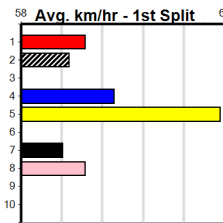

NP ELECTRICAL (0-1 WIN)

Distance: 460m, Race Type: Restricted Win, Total Prizemoney: $2,925
1st: $1,950, 2nd: $600, 3rd: $300, 4th: $75

9

9:22PM
(VIC time)

Watchdog Tips:

0 0 0 0

Bet: