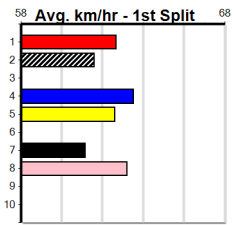

Geelong

MERV JENNINGS SIGNS

Distance: 460m, Race Type: Mixed 6/7, Total Prizemoney: \$2,925
1st: \$1,950, 2nd: \$600, 3rd: \$300, 4th: \$75

5

8:01PM

(VIC time)

Watchdog Tips:

0 0 0 0