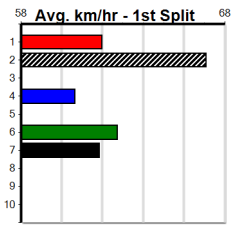

Geelong

SPORTSBET HT3

Distance: 400m, Race Type: Maiden Heat, Total Prizemoney: \$2,535
1st: \$1,680, 2nd: \$520, 3rd: \$260, 4th: \$75

3

7:19PM

(VIC time)

Watchdog Tips:

0 0 0 0