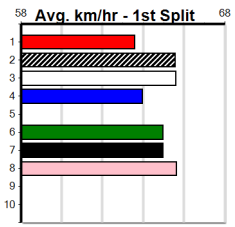

10 * NO RESERVE *****

Trainer:
Owner(s):

1	2	3	4	5	6	7	8
1							
Prize							
Best							
Starts							
Trk/Dst							
APM							

MILLERS MUZZLES

Distance: 460m, Race Type: Grade 5, Total Prizemoney: \$2,925
1st: \$1,950, 2nd: \$600, 3rd: \$300, 4th: \$75