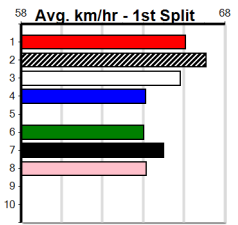

PARKER PUMPS

Distance: 460m, Race Type: Mixed 4/5, Total Prizemoney: $3,360
1st: $2,250, 2nd: $690, 3rd: $345, 4th: $75

Watchdog Tips: **0 0 0 0** Bet: .

Form	Box	Weight	Dist	Track	Date	Time	BON	Margin	1st/2nd (Time)	PIR	Checked	Comment	W/R	Split 1	S/P	Grade

1 WHITE CREST [4]

WBD D Nov-21 ORSON ALLEN SUMMER SKYE

Trainer: Ronald Mccullagh (Lara)

6th (3)	33.1	525	MEA	R3	26-Oct-24	31.04	29.65	20.00	FIELD DAY (29.65)	M/4436	.	.	.	5.12	$9.60	X45
2nd (4)	32.9	520	GEL	R8	01-Nov-24	30.02	29.90	1.75	L MACKINAW PEACH (29.90)	M/2222	.	.	.	5.60	$4.40	5
2nd (3)	33.0	520	GEL	R8	08-Nov-24	29.93	29.86	1.00	L WERRIS BALE (29.86)	Q/1121	.	.	.	5.37	$4.40	X45
2nd (3)	32.6	525	MEA	R10	16-Nov-24	29.99	29.66	0.75	L LURIEL BALE (29.95)	M/5443	.	SW	.	5.25	$11.60	5

Owner(s): R Mccullagh

Winning Boxes

1	2	3	4	5	6	7	8
4	2	1	1	2	2	2	1
Prize	$65,355.00						
Best	25.91						
Starts	76-15-21-8						
Trk/Dst	5-1-2-0						
APM	$21755						

2 ZIPPING WHINCUP (NSW)[5]

BK D Apr-22 ZACK MONELLI ZIPPING SAMARA

Trainer: Thomas Dailly (Anakie)

5th (8)	33.6	515	SAP	R7	28-Oct-24	29.97	29.42	8.00	L EPITOMIZE (29.42)	S/4555	.	.	.	5.15	$27.50	5
2nd (3)	33.8	525	MEA	R3	09-Nov-24	30.32	29.52	8.00	L HOTEL WHISKY ONE (29.78)	M/3222	.	.	.	5.18	$10.00	X45
7th (5)	33.8	525	MEA	R6	16-Nov-24	30.74	29.66	11.00	L HI THERE FRANK (29.98)	S/5677	.	.	.	5.11	$21.40	X45
2nd (4)	34.4	525	MEA	R3	22-Nov-24	30.23	29.82	1.75	L FLYING DINAR (30.11)	M/5344	.	.	.	5.10	$20.00	X45

Owner(s): Hallinan Hallinan (SYN), M Hallinan, F Hallinan

Winning Boxes

1	2	3	4	5	6	7	8
2	1	1	1	1			1
Prize	$35,615.00						
Best	FSH						
Starts	35-7-4-4						
Trk/Dst	0-0-0-0						
APM	$19268						

3 ASTON ZOOM [4]

BEBD B Jan-22 FERNANDO BALE ZOOM OUT

Trainer: Rita Gatt (Bannockburn)

3rd (6)	25.6	450	SHP	R7	01-Nov-24	25.61	25.11	1.5	L SHOW CAUSE (25.51)	M/544	.	.	.	6.76	$2.90	5
3rd (1)	25.4	460	GEL	R7	08-Nov-24	26.21	25.65	0.50	L CAPTAIN ALICE (26.19)	M/111	.	SW	.	6.54	$9.80	5
1st (2)	24.9	460	GEL	R4	15-Nov-24	25.85	25.85	1.75	L RIVIERA BALE (25.95)	M/111	.	.	.	6.47	$2.10	5
3rd (4)	24.6	450	WBL	R7	21-Nov-24	25.43	25.19	3.5	L PANAMA RHODE (25.20)	M/222	.	.	.	6.55	$3.50	5

Owner(s): R Borda

Winning Boxes

1	2	3	4	5	6	7	8
3	1		1		3	3	1
Prize	$36,580.00						
Best	25.85						
Starts	45-12-11-5						
Trk/Dst	5-1-1-1						
APM	$11006						

4 AEROPLANE MODE [4]

BK D Mar-22 WALK HARD MRS. SHARP

Trainer: Dylan Sharp (Lara)

5th (6)	32.9	450	BAL	R8	30-Oct-24	25.90	25.27	9.50	L VERDI (25.27)	S/687	.	.	.	6.67	$10.90	X45
3rd (7)	32.9	460	WGL	R6	04-Nov-24	26.08	25.64	5.00	L LEL CRIMP ADORE (25.73)	M/535	.	.	.	6.58	$1.90	5H
3rd (7)	32.6	460	WGL	R6	12-Nov-24	25.87	25.65	3.25	L SHEEZEL (25.65)	S/743	.	.	.	6.66	$5.20	5F
3rd (1)	32.6	485	HOR	R8	19-Nov-24	27.13	27.02	1.75	L ZYGON BALE (27.02)	M/333	.	SW	.	6.61	$3.30	X45

Owner(s): J Sharp

Winning Boxes

1	2	3	4	5	6	7	8
2	1	1	1	1		5	1
Prize	$34,990.00						
Best	25.75						
Starts	52-12-8-8						
Trk/Dst	8-2-0-2						
APM	$11364						

5 *** VACANT BOX ***

Trainer:
Owner(s):

Winning Boxes

1	2	3	4	5	6	7	8
2	3		1				1
Prize	$35,760.00						
Best	25.73						
Starts	74-7-13-15						
Trk/Dst	2-1-0-0						
APM	$7287