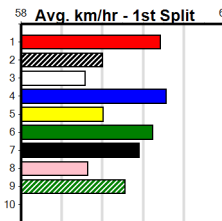

10

9:43PM
(VIC time)

Watchdog Tips: **0 0 0 0** Bet: **.**