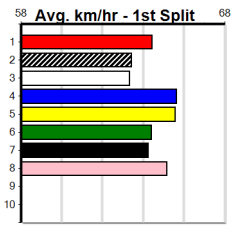

7
8:40PM
(VIC time)

Watchdog Tips: 0 0 0 0 Bet: .