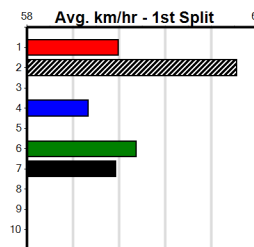

SPORTSBET HT3

Distance: 400m, Race Type: Maiden Heat, Total Prizemoney: $2,535
1st: $1,680, 2nd: $520, 3rd: $260, 4th: $75

Watchdog Tips: ☐ ☐ ☐ ☐ ☐ Bet:

Form Box	Wgt	Dist	Track	Date	Time	BON	Margin	1st/2nd (Time)	PIR	Checked	Comment	WR	Split 1	S/P	Grade

1

ENDEAVOUR [M]
BK Dog Mar-23 Sire: ASTON RUPEE Dam: IT'S A BLUSH Trainer: Lisa Delbridge (Balliang)

Owner(s): G Black
Winning Distances: < 300m (0) 300 - 399m (0) 400 - 499m (0) 500 - 599m (0) 600 - 699m (0) > 700m (0)

Winning Weights:

5th (2)	32.6	390	BAL	R3	31-Oct-24	22.77	22.23	4.50L FEROCIOUS QUEEN (22.47)	M/35	.	.	.	8.55	$12.00 M
2nd (3)	32.2	390	BAL	R2	13-Nov-24	22.61	22.11	3.00L AUSSIE FRED (22.41)	Q/12	.	.	.	8.38	$7.20 M
4th (3)	32.2	390	BAL	R4	21-Nov-24	22.73	21.93	5.00L MR. FRANKIE LEE (22.39)	Q/53	.	.	.	8.71	$3.20 M

Last 3 wins NOT included above

Box History

Bx	1st	2nd	3rd	4th	5th	6th	7th	8th
1								
2					1			
3		1		1				
4								
5								
6								
7								
8								

Prize Best	$595.00
Starts	3-0-1-0
Trk/Dts	0-0-0-0
APM	595

2

LEVIATHAN (NSW)[M]
BK Dog Aug-22 Sire: ASTON RUPEE Dam: LOOK FANCY NANCY Trainer: Stavros Arvanitis (Frankston Sout)

Owner(s): Fantastic seven (SYN), S Arvanitis, P Petrovski, L Dalais, N Vougioukas, J Therese, T Viragh

Winning Distances: < 300m (0) 300 - 399m (0) 400 - 499m (0) 500 - 599m (0) 600 - 699m (0) > 700m (0)

Winning Weights:

2nd (8)	33.1	400	WGL	R1	22-Oct-24	23.39	22.73	6.50L BARKLY STREET (22.95)	S/34	.	SW	.	8.47	$7.30 M
2nd (2)	33.1	400	WGL	R1	19-Nov-24	22.65	22.27	3.5L COLLINDA LOU (22.41)	S/22	.	.	.	8.33	$5.80 M

Last 3 wins NOT included above

Box History

Bx	1st	2nd	3rd	4th	5th	6th	7th	8th
1								
2		1						
3								
4								
5								
6								
7								
8		1						

Prize Best	$1040.00
Starts	2-0-2-0
Trk/Dts	0-0-0-0
APM	936

3

REIKO TERROR [M]
BK Dog Mar-23 Sire: SHIMA SHINE Dam: REIKO ROCKETTA Trainer: Andrea Chapple (Exford)

Owner(s): J Fry

Winning Distances: < 300m (0) 300 - 399m (0) 400 - 499m (0) 500 - 599m (0) 600 - 699m (0) > 700m (0)

Winning Weights:

Last 3 wins NOT included above

Box History

Bx	1st	2nd	3rd	4th	5th	6th	7th	8th
1								
2								
3								
4								
5								
6								
7								
8								

Prize Best	$0
Starts	0-0-0-0
Trk/Dts	0-0-0-0
APM	0

4

LAURA MAY [M]
BD Bitch Feb-23 Sire: GOOD ODDS HARADA Dam: PIRATES PATCH Trainer: Wendy Saathoff (Toolern Vale)

Owner(s): M Davis

Winning Distances: < 300m (0) 300 - 399m (0) 400 - 499m (0) 500 - 599m (0) 600 - 699m (0) > 700m (0)

Winning Weights:

4th (5)	27.7	425	BEN	R2	15-Nov-24	24.82	23.97	7.00L MAYFAIR JILL (24.36)	M/343	.	.	.	6.75	$13.30 M
3rd (6)	27.2	390	BAL	R4	21-Nov-24	22.71	21.93	4.50L MR. FRANKIE LEE (22.39)	M/64	.	.	.	8.76	$5.50 M

Last 3 wins NOT included above

Box History

Bx	1st	2nd	3rd	4th	5th	6th	7th	8th
1								
2								
3								
4								
5				1				
6		1						
7								
8								

Prize Best	$335.00
Starts	2-0-0-1
Trk/Dts	0-0-0-0
APM	335

5

*** VACANT BOX ***

Sire: Dam: Trainer:

Owner(s):   Trainer:

Winning Distances: < 300m (0) 300 - 399m (0) 400 - 499m (0) 500 - 599m (0) 600 - 699m (0) > 700m (0)

Winning Weights:

Box History