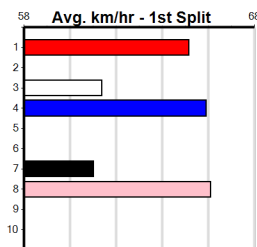

SPORTSBET HT2

Distance: 400m, Race Type: Maiden Heat, Total Prizemoney: $2,535
1st: $1,680, 2nd: $520, 3rd: $260, 4th: $75

Watchdog Tips: ☐ ☐ ☐ ☐ ☐ Bet:

Form Box	Wgt	Dist	Track	Date	Time	BON	Margin	1st/2nd (Time)	PIR	Checked	Comment	WR	Split 1	S/P	Grade

1

ASTON TAMSYN [M]
BK Bitch Apr-23 Sire: TOMMY SHELBY Dam: ASTON MIRAGE Trainer: David Geall (Lara)
Owner(s): R Borda
Winning Distances: < 300m (0) 300 - 399m (0) 400 - 499m (0) 500 - 599m (0) 600 - 699m (0) > 700m (0)
Winning Weights:
3rd (1) 25.8 450 BAL R1 20-Nov-24 25.54 25.27 2.25L SNOWBALL ONE (25.38) Q/222 6.62 $3.30 M

Box History

Bx	1st	2nd	3rd	4th	5th	6th	7th	8th
1			1					
2								
3								
4								
5								
6								
7								
8								

Prize Best $260.00 FSH
Starts 1-0-0-1
Trk/Dts 0-0-0-0
APM 260

Last 3 wins NOT included above

2

PAW RAKULA (NSW)[M]
BK Bitch Feb-23 Sire: JACKSLITTLETHING Dam: IDRIA BALE Trainer: Daniel Gibbons (Avalon)
Owner(s): B Wheeler
Winning Distances: < 300m (0) 300 - 399m (0) 400 - 499m (0) 500 - 599m (0) 600 - 699m (0) > 700m (0)
Winning Weights:

Box History

Bx	1st	2nd	3rd	4th	5th	6th	7th	8th
1								
2								
3								
4								
5								
6								
7								
8								

Prize Best $0 FSH
Starts 0-0-0-0
Trk/Dts 0-0-0-0
APM 0

Last 3 wins NOT included above

3

LAMP POST [M]
BK Dog Feb-23 Sire: GOOD ODDS HARADA Dam: PIRATES PATCH Trainer: Simon Payne (Toolern Vale)
Owner(s): M Davis
Winning Distances: < 300m (0) 300 - 399m (0) 400 - 499m (0) 500 - 599m (0) 600 - 699m (0) > 700m (0)
Winning Weights:
2nd (1) 30.3 390 BAL R1 30-Oct-24 22.51 21.83 2.50L ASTON BOURKE (22.34) M/22 8.60 $8.50 M
2nd (1) 29.8 390 BAL R1 06-Nov-24 22.56 21.76 6.00L FERRET'S KNOCK (22.15) M/34 8.58 $3.00 M
F (8) 30.0 390 BAL R2 13-Nov-24 0.00 22.11 AUSSIE FRED (22.41) M/88 VO 9.59 $4.40 M
4th (6) 29.3 390 BAL R1 21-Nov-24 23.09 21.93 6.00L BELFAST SPOT (22.69) M/77 VO 9.22 $2.20 M

Box History

Bx	1st	2nd	3rd	4th	5th	6th	7th	8th
1		2						
2								
3								
4								
5								
6				1				
7								
8								

Prize Best $1115.00 FSH
Starts 4-0-2-0
Trk/Dts 0-0-0-0
APM 1115

Last 3 wins NOT included above

4

MAV REIKO [M]
BK Dog Mar-23 Sire: SHIMA SHINE Dam: REIKO ROCKETTA Trainer: John Barbara (Exford)
Owner(s): J Fry
Winning Distances: < 300m (0) 300 - 399m (0) 400 - 499m (0) 500 - 599m (0) 600 - 699m (0) > 700m (0)
Winning Weights:
3rd (3) 32.1 400 GEL R1 15-Nov-24 23.20 22.35 4.25L TIPSY TURTLE (22.90) M/23 8.57 $2.60 M
2nd (7) 32.2 400 GEL R1 22-Nov-24 22.98 22.27 3.25L BLACK SANDY (22.75) M/63 8.61 $6.90 M

Box History

Bx	1st	2nd	3rd	4th	5th	6th	7th	8th
1								
2								
3			1					
4								
5								
6								
7		1						
8								

Prize Best $780.00 FSH
Starts 22.98(7)-22/11/24
Starts 2-0-1-1
Trk/Dts 2-0-1-1
APM 780

Last 3 wins NOT included above

5

*** VACANT BOX ***
Sire: Dam: Trainer:
Owner(s):
Winning Distances: < 300m (0) 300 - 399m (0) 400 - 499m (0) 500 - 599m (0) 600 - 699m (0) > 700m (0)
Winning Weights:
Box History