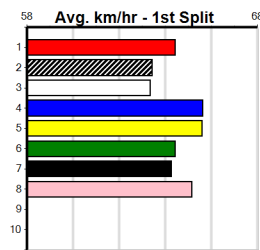

TTS ELECTRICS

Distance: 460m, Race Type: Grade 5, Total Prizemoney: $2,925
1st: $1,950, 2nd: $600, 3rd: $300, 4th: $75

Watchdog Tips:

Bet:

Form Box	Wgt	Dist	Track	Date	Time	BON	Margin	1st/2nd (Time)	PIR	Checked	Comment	WR	Split 1	S/P	Grade

MISS GEORGIE LEE [5]
BE Bitch Feb-23 Sire: **KOBLENZ** Dam: **MISS MOLLY LEE**
Owner(s): **LECCHINO SYND (SYN), N Lecchino, S Lecchino, N Lecchino** Trainer: **Nick Lecchino (Lethbridge)**
Winning Distances: < 300m (0) 300 - 399m (0) 400 - 499m (3) 500 - 599m (0) 600 - 699m (0) > 700m (0)
Winning Weights: 28.4(1) 28.6(1) 28.8(1)

5th (6)	28.9	390	BAL	R1	11-Sep-24	22.83	22.05	4.00L RHUBARB (22.56)	M/53	.	.	.	8.71	$21.00	M
4th (2)	28.6	390	BAL	R1	25-Sep-24	23.02	22.31	9.00L NEW LINE (22.41)	M/45	.	.	.	8.66	$1.60	M
6th (2)	28.3	390	BAL	R2	07-Oct-24	23.42	22.52	6.50L TIMMY TIME (22.96)	M/87	.	.	.	9.09	$2.00	T3-M
1st (6)	28.6	400	GEL	R1	21-Oct-24	22.87	22.57	1.25L YOU WIN (22.95)	M/22	.	.	.	8.52	$4.30	M
4th (6)	28.3	390	BAL	R13	31-Oct-24	22.86	22.23	2.25L SAINT XAVIER (22.70)	M/44	.	.	W	8.64	$5.10	7
1st (1)	28.4	450	BAL	R6	07-Nov-24	25.60	25.56	0.25L REUBEN HILL (25.61)	M/111	.	.	.	6.66	$3.80	X67
1st (1)	28.8	450	WBL	R5	14-Nov-24	25.84	25.07	0.75L SWINTON (25.89)	M/442	.	.	.	6.68	$7.20	X67
8th (5)	29.0	450	WBL	R4	21-Nov-24	25.94	25.19	4.50L SIZZLE JACK (25.64)	Q/246	.	.	.	6.57	$11.10	RW

Last 3 wins NOT included above

Bx	1st	2nd	3rd	4th	5th	6th	7th	8th
1	2							
2				1		1		
3								
4								
5								1
6	1			1	1			
7								
8								

Prize Best					$4100.00			
Starts					FSTD			
Trk/Dts					8-3-0-0			
APM					0-0-0-0			3870

CAMP FIRE [5]
WBD Dog Dec-21 Sire: **MY REDEEMER** Dam: **BOQUILLA**
Owner(s): **M Carter** Trainer: **John Barbara (Exford)**
Winning Distances: < 300m (0) 300 - 399m (0) 400 - 499m (2) 500 - 599m (6) 600 - 699m (0) > 700m (0)
Winning Weights: 32.3(2) 32.6(1) 32.7(1) 32.8(2) 33.4(2)

8th (2)	32.6	460	GEL	R8	19-Jul-24	26.12	25.17	14.00 PASS THE BUCK (25.17)	S/788	.	.	.	6.85	$12.70	X45
2nd (5)	33.4	525	MEA	R10	03-Aug-24	30.26	29.82	2.25L MASTER PABLO (30.12)	S/6533	.	.	.	5.23	$18.80	5
F (3)	33.8	525	MEA	R10	10-Aug-24	0.00	29.91	MATT LOCH (30.15)	M/56	.	V5	.	5.18	$9.70	5
2nd (3)	34.2	460	GEL	R6	28-Sep-24	25.67	25.58	1.25L MEPUNGA OLLIE (25.59)	M/533	.	.	.	6.69	$16.90	X45
3rd (8)	34.4	450	BAL	R8	02-Oct-24	25.42	25.12	1.00L GUNAI WIZARD (25.35)	S/654	.	.	.	6.78	$3.10	X45
4th (3)	34.6	525	MEA	R9	12-Oct-24	30.60	29.95	6.50L SPRING COIN (30.18)	M/6774	.	.	.	5.20	$2.70	5
4th (1)	34.6	460	GEL	R9	18-Oct-24	26.27	26.00	4.00L SON OF CINDY (26.00)	M/555	.	.	.	6.85	$8.20	5
4th (4)	34.6	600	MEP	R10	23-Oct-24	35.28	34.65	4.00L YASH BALE (35.01)	M/4344	.	.	.	9.20	$1.50	5

Last 3 wins NOT included above

1st (4)	33.4	525	MEA	R6	23-Dec-23	30.18	29.71	0.10L ZELDA CHAOS (30.19)	S/522	.	.	.	5.19	$4.90	X45
1st (5)	32.7	450	BAL	R8	14-Apr-24	25.59	25.59	1.25L LOOKS LIKE MAGIC (25.67)	M/322	.	.	.	6.70	$4.90	X45
1st (7)	32.8	525	MEP	R8	15-May-24	30.31	30.12	0.75L SHADOW RIOT (30.37)	S/6432	.	.	.	5.31	$3.00	X34

Bx	1st	2nd	3rd	4th	5th	6th	7th	8th
1				2	1	1	1	
2	1			2	2			1
3	1	1	1	1				
4	1	2	2	1				
5	3	1	1		1			
6			1					
7	2					1		
8		1	4					

Prize Best					$51250.00			
Starts					25.67(3)-28/9/24			
Trk/Dts					39-8-5-10			
APM					7-1-1-1			7945