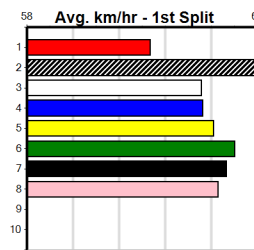

BEACHSIDE SECURITY

Distance: 400m, Race Type: Mixed 4/5, Total Prizemoney: $3,360
1st: $2,250, 2nd: $690, 3rd: $345, 4th: $75

Watchdog Tips:

Bet:

Form Box	Wgt	Dist	Track	Date	Time	BON	Margin	1st/2nd (Time)	PIR	Checked	Comment	WR	Split 1	S/P	Grade

1 EXPELLED [5]

BE Dog Jan-23 **Sire: TOMMY SHELBY** **Dam: SAPPHIRE RUBY** **Trainer: Robert Douglas (Heathcote)**

Owner(s): S Davis
Winning Distances: < 300m (0) 300 - 399m (1) 400 - 499m (3) 500 - 599m (0) 600 - 699m (0) > 700m (0)
Winning Weights: 30.3(1) 30.5(1) 30.9(2)

2nd (3)	30.2	425	BEN	R1	13-Sep-24	24.47	23.70	0.50L IMPOSTER (24.45)	M/322	.	.	.	6.76	$5.60	M
1st (4)	30.3	425	BEN	R1	20-Sep-24	24.47	24.04	2.75L MORAINÉ ARIANA (24.65)	M/211	.	.	.	6.82	$3.20	M
5th (6)	30.5	425	BEN	R2	27-Sep-24	24.36	23.60	4.50L GLISTENING (24.05)	M/545	.	.	W	6.72	$17.40	X67
8th (4)	30.7	390	SHP	R11	10-Oct-24	23.29	22.16	14.00 ZESTY BOY (22.33)	M/78	.	.	W	8.89	$2.30	X67
1st (2)	30.5	425	BEN	R2	23-Oct-24	24.31	24.02	0.75L GOLD HARADA (24.35)	S/521	.	.	.	6.71	$2.20	T3-7
1st (3)	30.9	390	SHP	R11	07-Nov-24	22.26	22.26	2.50L WELLMAN (22.43)	M/11	.	.	.	8.48	$2.20	T3-6
T (7)	30.7	390	SHP	R12	11-Nov-24	0.00	21.77	HUNTER FRED (21.85)	S/76	.	.	V7	8.70	$22.10	5
1st (1)	30.9	425	BEN	R11	22-Nov-24	23.94	23.58	1.25L MILITANT STORM (24.02)	M/111	.	.	SW	6.57	$4.50	5

Last 3 wins NOT included above

Bx	1st	2nd	3rd	4th	5th	6th	7th	8th
1	1							
2	1							
3	1	1						
4	1							1
5								
6					1			
7								
8								

Prize						$7100.00		
Best						FSH		
Starts						8-4-1-0		
Trk/Dts						0-0-0-0		
APM						6020		

2 BAMERA (NSW)[4]

RBD Dog May-22 **Sire: WOW** **Dam: LET'S WIN MEISHA** **Trainer: Terrence Reid (Yuroke)**

Owner(s): Family Business (SYN), K Reid, G Reid, T Reid
Winning Distances: < 300m (0) 300 - 399m (7) 400 - 499m (1) 500 - 599m (0) 600 - 699m (0) > 700m (0)
Winning Weights: 34.3(1) 34.5(2) 34.6(1) 34.9(2) 35.3(1) 35.4(1)

7th (5)	34.9	350	HVL	R6	19-Sep-24	19.71	19.49	3.25L GENERAL WINSTON (19.49)	M/3	.	.	.	6.59	$4.50	T3-5
6th (6)	34.5	300	HVL	R11	29-Sep-24	17.00	16.60	2.75L FAST LOVE (16.81)	M/3	.	.	.	4.04	$15.60	X45
1st (8)	34.5	300	HVL	R10	11-Oct-24	17.03	16.95	1.25L BEAR LEE TIME (17.12)	Q/2	.	.	.	4.00	$1.50	T3-5
2nd (5)	34.4	300	HVL	R3	18-Oct-24	17.01	16.76	1.25L ARTEMIS ONE (16.94)	M/5	.	.	.	4.07	$2.40	T3-5
5th (3)	34.3	300	HVL	R9	25-Oct-24	17.14	16.95	2.75L FLAMING FOX (16.95)	M/1	.	.	.	3.96	$5.20	T3-5
1st (5)	34.6	300	HVL	R4	08-Nov-24	17.10	16.77	1.00L BELOW THE CURVE (17.17)	M/6	.	.	.	4.16	$1.70	T3-5
2nd (4)	34.9	300	HVL	R11	15-Nov-24	17.05	16.86	1.00L WHY NOT JULES (16.99)	S/8	.	.	.	4.06	$1.60	T3-5
3rd (8)	34.8	300	HVL	R10	22-Nov-24	16.70	16.52	2.75L ESPECIAL YOGI (16.52)	M/5	.	.	.	4.05	$2.40	T3-5

Last 3 wins NOT included above

1st (6)	34.9	300	HVL	R11	10-Mar-24	16.53	16.33	1.75L SAINTLY SAL (16.64)	M/4	.	.	.	3.94	$2.60	5
1st (7)	34.9	390	SHP	R11	02-May-24	22.35	22.35	3.25L HALEIGH VELLA/SPECIAL	M/11	.	.	.	8.42	$1.90	T3-5
1st (2)	34.3	400	GEL	R5	09-Aug-24	22.69	22.43	1.00L PATCH YOU LATER (22.75)	M/11	.	.	W	8.38	$6.10	5

Bx	1st	2nd	3rd	4th	5th	6th	7th	8th
1	1	1	2	1	1	1		
2	2							
3					1			1
4		2	2				1	
5	1	1	2		1	1	1	
6	2	1			1	2		
7	1	1	2	1				
8	1	2	2	2				1

Prize						$17775.00		
Best						22.69(2)-9/8/24		
Starts						42-8-8-4		
Trk/Dts						7-1-1-2		
APM						6761