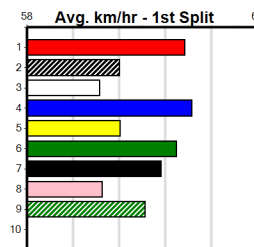

GEELONG PRINTING

Distance: 400m, Race Type: Mixed 6/7, Total Prizemoney: $2,925
1st: $1,950, 2nd: $600, 3rd: $300, 4th: $75

Watchdog Tips:

Bet:

Form Box	Wgt	Dist	Track	Date	Time	BON	Margin	1st/2nd (Time)	PIR	Checked	Comment	WR	Split 1	S/P	Grade

1

PAW RIVAL (NSW)[7]

BD Dog Jan-23 Sire: BERNARDO Dam: FAITHY BALE
Owner(s): B Wheeler
Trainer: Samantha Grenfell (Anakie)
Winning Distances: < 300m (0) 300 - 399m (0) 400 - 499m (1) 500 - 599m (0) 600 - 699m (0) > 700m (0)
Winning Weights: 32.3(1)

2nd (3)	32.8	525	MEP	R4	11-Sep-24	30.89	30.15	11.00 GAMBELLA (30.16)	M/2222	.	.	W	5.29	$5.20	MH
5th (6)	32.4	515	SAP	R1	16-Sep-24	30.49	29.52	5.50L PAW UCOLTA (30.12)	M/3345	.	.	.	5.17	$5.10	M
1st (2)	32.3	460	GEL	R4	27-Sep-24	25.77	25.56	6.50L SNITCH ADAMS (26.21)	Q/1111	.	.	.	6.53	$4.50	M
4th (1)	32.2	520	GEL	R3	07-Oct-24	31.09	29.88	9.50L PAW IMPERIAL (30.43)	Q/1114	.	.	.	5.33	$1.20	7
5th (7)	31.8	460	GEL	R9	11-Oct-24	26.36	25.86	7.50L EXTRADITED (25.86)	M/745	.	.	.	6.78	$4.50	X67
6th (8)	31.7	400	GEL	R4	18-Oct-24	22.93	22.40	8.00L ASTON FANTASTIC (22.40)	S/66	.	.	.	8.58	$25.00	SH
2nd (7)	32.4	460	GEL	R4	30-Oct-24	26.35	26.09	3.5L SAINTLY HIGHWAY (26.11)	M/222	.	.	.	6.69	$1.80	7

Last 3 wins NOT included above

Bx	1st	2nd	3rd	4th	5th	6th	7th	8th
1					1			
2	1							
3		1						
4								
5								
6					1			
7		1			1			
8							1	

Prize Best	$2665.00
Starts	22.93(8)-18/10/24
Trk/Dts	7-1-2-0
APM	1-0-0-0
	2078

2

MAJOR ALLEN [7]

WRF Dog Dec-22 Sire: ORSON ALLEN Dam: MAJOR SPOILS
Owner(s): B Dowler
Trainer: Brian Hodgson (Smythesdale)
Winning Distances: < 300m (0) 300 - 399m (1) 400 - 499m (0) 500 - 599m (0) 600 - 699m (0) > 700m (0)
Winning Weights: 30.8(1)

2nd (7)	30.9	300	HVL	R9	22-Sep-24	17.02	16.59	3.5L BABY GIRL PEARL (16.78)	M/7	.	.	.	4.04	$23.30	MH
7th (7)	31.1	300	HVL	R1	29-Sep-24	17.15	16.60	8.00L HIJACK (16.60)	M/4	.	.	V7	4.02	$18.40	MF
ST (-)	30.7	300	HVL		20-Oct-24	17.24		1.00L Trial Cleared	M/32	.	.	2of4	.	.	ST
1st (7)	30.8	390	BAL	R1	24-Oct-24	22.39	22.08	3.25L MOTIVATE (22.62)	M/12	.	.	.	8.46	$3.10	M
5th (3)	31.3	390	BAL	R2	30-Oct-24	22.81	21.83	6.00L SWEET LOVE (22.41)	M/55	.	.	.	8.81	$10.50	X67
2nd (7)	31.4	425	BEN	R2	06-Nov-24	24.22	23.88	1.00L ATLAS AMAZON (24.16)	Q/222	.	.	.	6.67	$3.70	X67
6th (5)	31.5	425	BEN	R10	15-Nov-24	24.52	23.97	7.00L SPIRITED OLIVER (24.05)	M/345	.	.	.	6.70	$7.90	X67

Last 3 wins NOT included above

Bx	1st	2nd	3rd	4th	5th	6th	7th	8th
1								
2								
3					1			
4								
5						1		
6								
7	1	2						1
8								

Prize Best	$2520.00
Starts	FSH
Trk/Dts	6-1-2-0
APM	0-0-0-0
	1976