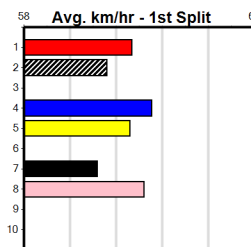

MERV JENNINGS SIGNS

Distance: 460m, Race Type: Mixed 6/7, Total Prizemoney: $2,925
1st: $1,950, 2nd: $600, 3rd: $300, 4th: $75

Watchdog Tips: ☐ ☐ ☐ ☐ ☐

Bet: ☐

Form Box	Wgt	Dist	Track	Date	Time	BON	Margin	1st/2nd (Time)	PIR	Checked	Comment	WR	Split 1	S/P	Grade

1

JUNGLE FIREBALL [6]
BK Dog Nov-22 Sire: JUNGLE DEUCE Dam: MISS INNINGS
Owner(s): CHAMPAGNE PTN (SYN), S Smith, A Langton Trainer: Barry Reid (Lovely Banks)
Winning Distances: < 300m (0) 300 - 399m (0) 400 - 499m (2) 500 - 599m (0) 600 - 699m (0) > 700m (0)
Winning Weights: 33.7(1) 35.3(1)

3rd (1)	35.0	390	WBL	R9	19-Sep-24	23.06	22.11	5.50L MISCHIEF MATE (22.70)	M/44	.	.	.	9.26	$7.70	7
2nd (6)	35.0	400	GEL	R3	24-Sep-24	23.06	22.50	1.75L ANACONDA SQUEEZE	M/34	.	.	.	8.74	$2.90	7
1st (4)	35.3	460	GEL	R7	01-Oct-24	26.69	26.08	0.25L HARD ROTOR (26.70)	Q/222	.	.	.	6.71	$2.20	X67
4th (7)	35.4	450	BAL	R13	07-Oct-24	26.34	25.98	5.50L FAST LEGS (25.98)	Q/334	.	.	.	6.72	$11.40	T3-RW
8th (3)	35.3	460	GEL	R7	15-Oct-24	26.87	25.90	14.00 PAW SAMUEL (25.90)	Q/448	.	.	.	6.80	$6.70	6G
2nd (6)	35.2	460	GEL	R7	22-Oct-24	26.27	25.93	2.50L STEADFAST EDDIE (26.10)	Q/112	.	.	.	6.68	$4.80	T3-RW
2nd (3)	34.7	460	GEL	R5	30-Oct-24	26.28	26.09	1.75L PSYCHO BUDDY (26.17)	Q/212	.	.	.	6.67	$3.60	6G
7th (3)	34.4	460	GEL	R4	22-Nov-24	27.15	25.89	17.00 SHE'S WIRED (26.02)	M/457	.	.	.	6.78	$14.20	RW

Last 3 wins NOT included above

1st (2)	33.7	400	GEL	R2	19-Jul-24	22.99	22.49	2.00L ZIPPING BOGART (23.12)	Q/11	.	.	.	8.53	$17.00	M

Bx	1st	2nd	3rd	4th	5th	6th	7th	8th
1			1					
2	1				1			1
3		1						1
4	1					1		
5								
6		2						
7		1		1		1		
8		1				1		

Prize Best	$4910.00	
Starts	26.27(6)-22/10/24	
Trk/Dts	16-2-5-1	
APM	5-1-2-0	
	2892	

2

CHATTANOOGA [7]
BK Bitch Jan-23 Sire: ASTON DEE BEE Dam: UPTOWN TRIXIE
Owner(s): J Hopper Trainer: Ian Hopper (Werribee)
Winning Distances: < 300m (0) 300 - 399m (0) 400 - 499m (1) 500 - 599m (0) 600 - 699m (0) > 700m (0)
Winning Weights: 27.4(1)

3rd (8)	28.4	400	GEL	R2	28-Sep-24	22.99	22.46	2.25L TOUCH OF SIN (22.83)	S/44	.	.	.	8.87	$5.80	M
4th (8)	28.1	450	BAL	R10	24-Oct-24	26.50	25.39	15.00 QUEST FOR ANGEL (25.48)	M/757	.	.	.	6.92	$6.30	M
2nd (8)	27.8	450	BAL	R4	31-Oct-24	25.84	25.08	2.25L MIKAELA'S JOY (25.69)	Q/223	.	.	.	6.68	$11.10	M
1st (8)	27.4	425	BEN	R1	06-Nov-24	24.21	23.88	6.50L CRYPTO PRINCESS (24.63)	M/421	.	.	.	6.88	$1.20	RW
2nd (8)	27.3	450	BAL	R10	13-Nov-24	25.67	25.03	3.00L UP HILL SHILOH (25.47)	M/443	.	.	.	6.83	$13.00	X67

Last 3 wins NOT included above

Prize Best	$2455.00	
Starts	FSTD	
Trk/Dts	5-1-2-1	
APM	0-0-0-0	
	2388	

3

*** VACANT BOX ***
Sire: Dam:
Owner(s): Trainer:
Winning Distances: < 300m (0) 300 - 399m (0) 400 - 499m (0) 500 - 599m (0) 600 - 699m (0) > 700m (0)
Winning Weights: Box History