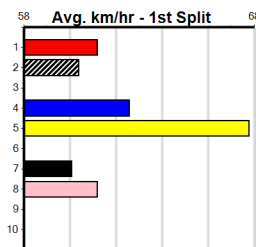

NP ELECTRICAL (0-1 WIN)

Distance: 460m, Race Type: Restricted Win, Total Prizemoney: $2,925
1st: $1,950, 2nd: $600, 3rd: $300, 4th: $75

Watchdog Tips: ☐ ☐ ☐ ☐ ☐ **Bet:** ☐

1 PAW URSULA (NSW)[M]
BK Bitch Dec-22 Sire: BERNARDO Dam: DYNA HARPA Trainer: Mark Delbridge (Balliang)
Owner(s): B Wheeler
Winning Distances: < 300m (0) 300 - 399m (0) 400 - 499m (0) 500 - 599m (0) 600 - 699m (0) > 700m (0)
Winning Weights:
3rd (1) 26.9 400 GEL R1 18-Oct-24 23.19 22.40 4.75L SUMO SMASH (22.87) S/53 8.86 $2.50 M
4th (3) 26.9 390 BAL R1 24-Oct-24 23.02 22.08 9.00L MAJOR ALLEN (22.39) M/45 8.83 $2.50 M
3rd (6) 27.0 390 BAL R3 31-Oct-24 22.67 22.23 3.00L FEROCIOUS QUEEN (22.47) S/54 8.73 $6.20 M
4th (5) 27.0 400 WGL R1 12-Nov-24 23.32 22.37 4.25L ASTON OUTLAY (23.04) M/54 8.74 $8.20 M
2nd (6) 26.9 450 BAL R5 21-Nov-24 25.48 25.19 1.5L VERY SNEAKY (25.37) M/322 6.76 $4.70 M
Last 3 wins NOT included above

Box History

Bx	1st	2nd	3rd	4th	5th	6th	7th	8th
1			1					
2								
3				1				
4								
5					1			
6		1	1					
7								
8								

Prize Best	$1190.00
Starts	FSTD
Trk/Dts	5-0-1-2
APM	0-0-0-0
	1123

2 RIVIA LUFFY [M]
RF Dog Jul-22 Sire: ALLEN DEED Dam: RIVIA BALE Trainer: Thomas Dailly (Anakie)
Owner(s): DAILLY GREYHOUND FARMS (SYN), G Dailly, T Dailly
Winning Distances: < 300m (0) 300 - 399m (0) 400 - 499m (0) 500 - 599m (0) 600 - 699m (0) > 700m (0)
Winning Weights:
3rd (4) 34.3 450 BAL R3 25-Sep-24 26.23 25.40 1.5L PAW FABIAN (26.13) M/885 7.04 $14.80 MH
3rd (5) 34.0 450 BAL R4 02-Oct-24 25.74 25.12 4.25L PAW FABIAN (25.46) M/654 6.80 $32.60 MF
4th (5) 34.4 450 BAL R2 09-Oct-24 25.86 25.19 7.00L SUNSET WISP (25.40) M/886 7.10 $10.40 M
3rd (1) 33.9 450 BAL R1 23-Oct-24 26.72 24.99 18.00L KIWI KENJI (25.47) Q/754 6.86 $3.60 M
3rd (5) 33.7 515 SAP R1 28-Oct-24 29.95 29.42 2.25L KIWI JAY (29.79) M/6433 5.34 $8.80 M
3rd (2) 33.5 525 MEP R3 06-Nov-24 30.49 29.90 4.75L DISTANT (30.17) M/4444 5.37 $4.30 MH
8th (3) 33.7 525 MEA R1 16-Nov-24 31.49 29.66 17.00L DISTANT (30.31) M/8488 SW 5.38 $8.70 MF
5th (1) 33.9 460 GEL R1 19-Nov-24 26.59 25.83 6.50L PAW VERA (26.17) Q/345 6.87 $6.50 M
Last 3 wins NOT included above

Box History

Bx	1st	2nd	3rd	4th	5th	6th	7th	8th
1			1	1	1			
2			2					
3								1
4			1					
5			2	1				
6								
7		1						1
8								

Prize Best	$2840.00
Starts	26.57(1)-26/4/24
Trk/Dts	12-0-1-6
APM	3-0-0-0
	1737

3 *** VACANT BOX ***
Sire: Dam: Trainer:
Owner(s):
Winning Distances: < 300m (0) 300 - 399m (0) 400 - 499m (0) 500 - 599m (0) 600 - 699m (0) > 700m (0)
Winning Weights:
Last 3 wins NOT included above

Box History

Bx	1st	2nd	3rd	4th	5th	6th	7th	8th
1								
2								
3								
4								
5								
6								
7								
8