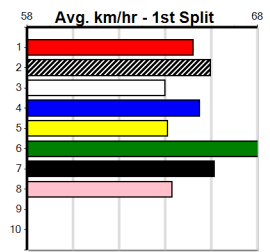

Geelong
13 (E1)
10:49PM

(VIC time)

GEELONG RACE 13

Distance: 400m, Race Type: Grade 5, Total Prizemoney: $2,925
1st: $1,950, 2nd: $600, 3rd: $300, 4th: $75

Watchdog Tips: ☐ ☐ ☐ ☐ ☐

Bet:

Form Box	Wgt	Dist	Track	Date	Time	BON	Margin	1st/2nd (Time)	PIR	Checked	Comment	WR	Split 1	S/P	Grade
AVIANNA [5]															
WBD Bitch Sep-20 Sire: FERNANDO BALE Dam: AYIA SOPHIA Trainer: Jeff Gorgioski (Stanhope)															
Owner(s): C Gorgioski															
Winning Distances: < 300m (0) 300 - 399m (12) 400 - 499m (12) 500 - 599m (0) 600 - 699m (0) > 700m (0)															
Winning Weights: 26.4(2) 26.6(1) 26.7(1) 26.8(2) 27.0(1) 27.1(2) 27.3(2) 27.4(2) 27.7(3) 27.8(1) 28.0(1) 28.1(1) 28.3(2)															
1	(8)	28.5	300	HVL	R11	15-Sep-24	16.80	16.80	0.75L	ASTON JALAPENO (16.85)	M/4	.	.	3.94	$1.80 5
4	(5)	27.8	390	SHP	R4	07-Oct-24	22.41	22.08	2.50L	HIGHER FORCE (22.24)	M/55	.	.	8.62	$14.80 5
5	(8)	27.5	390	SHP	R5	14-Oct-24	22.38	21.74	5.00L	BIG TIMBER (22.04)	M/35	.	.	8.52	$1.60 5
5	(3)	28.0	390	SHP	R3	28-Oct-24	22.40	21.85	4.75L	PACKHAM PRINCE (22.07)	M/55	.	.	8.53	$10.00 5
1	(8)	28.0	390	SHP	R3	01-Nov-24	22.08	21.88	1.25L	PETZEL BALE (22.15)	M/21	.	.	8.38	$2.30 5
3	(5)	28.2	425	BEN	R11	08-Nov-24	24.27	23.76	2.75L	LADY REPLICAS (24.09)	M/654	.	.	6.68	$8.40 5
7	(8)	28.2	390	BAL	R12	13-Nov-24	22.76	22.11	5.50L	NATALIE BALE (22.38)	M/67	.	.	8.70	$2.20 5
5	(6)	27.9	390	BAL	R12	21-Nov-24	22.30	21.93	5.50L	MYRNIONG STORM (21.93)	M/57	.	W	8.52	$17.00 5
Last 3 wins NOT included above															
1	(8)	27.8	410	HOR	R11	08-Mar-24	22.92	22.92	4.00L	MINTY BOX (23.20)	M/11	.	.	10.18	$4.20 X45
1	(8)	28.3	390	SHP	R9	23-Mar-24	21.98	21.98	3.00L	ASTON CASSIDY (22.19)	M/11	.	SW	8.41	$3.60 X45
1	(7)	27.3	410	HOR	R6	23-Apr-24	23.28	23.26	0.50L	ASTRA BALE (23.30)	M/21	.	.	10.33	$3.60 X34

Box History								
Bx	1st	2nd	3rd	4th	5th	6th	7th	8th
1	1	1	2	2	2	5	1	1
2	2	2	2	5	2	2		
3	1	2	3	4	5	2	1	
4	3	3	1	3	2	1	1	
5	3	1	4	3	3			
6	3	3	2	1	2	3		
7	2	4	5			1	2	
8	9	1	1	1	1	1	2	
Prize Best Starts	$65990.00							
Trk/Dts APM	22.46(5)-6/5/23 117-24-17-20 15-1-6-2 9378