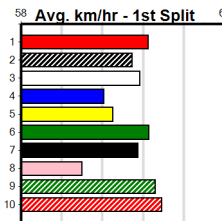

ALEX REID MEMORIAL

Distance: 450m, Race Type: Mixed 6/7, Total Prizemoney: \$2,925
1st: \$1,950, 2nd: \$600, 3rd: \$300, 4th: \$75

REALITY IS (4) has turned in some eye catching performances to date and he just needs a clear crack mid race. BAG OF SNAGS (1) has been consistent to date and he is drawn to get all the breaks. MORaine ARIANA (8) is improving all the time