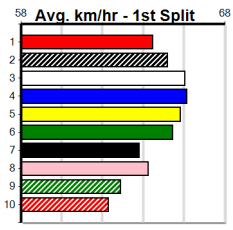

DOUG FERREMI MEMORIAL

Distance: 450m, Race Type: Grade 5, Total Prizemoney: $2,925
1st: $1,950, 2nd: $600, 3rd: $300, 4th: $75

7
8:55PM
(VIC time)

KNURLING (7) is a nice up and comer and he recently carved out a smart 29.97 at The Meadows.
ASTON ZOOM (6) has been placed in two of three here and she will dial up the pressure mid race.
SHOW CAUSE (1) will be on the pace from the outset.

Watchdog Tips: 7 6 1 8 Bet: Box Quinella 1,6,7 ($10 for 333.33%)

Main race card table containing 10 race entries. Each entry includes race number, horse name, trainer, date, track, time, BON, Margin, 1st/2nd (Time), PIR, Checked, Comment, W/R, Split 1, S/P, Grade, and a 'Winning Boxes' table with columns 1-8 and rows for Prize, Best, Starts, Trk/Dst, and APM.