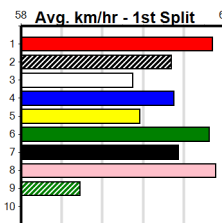

HAPPY BIRTHDAY STEVE

Distance: 390m, Race Type: Mixed 6/7, Total Prizemoney: $2,925
1st: $1,950, 2nd: $600, 3rd: $300, 4th: $75

10

9:55PM

(VIC time)

SACHIN (4) was a smart 22.16 winner here in October and he should prove hard to reel in again.
SPIRITED OLIVER (1) has been consistent to date and he is drawn to be prominent throughout.
DEADLY FORCE (8) is showing some promise

Watchdog Tips:

4 1 8 6

Bet:

Win 4