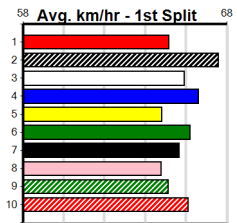

Shepparton

3

7:35PM

(VIC time)

KEL TREMELLEN MEMORIAL

Distance: 390m, Race Type: Grade 5, Total Prizemoney: \$2,925
1st: \$1,950, 2nd: \$600, 3rd: \$300, 4th: \$75

KERATIN (4) is armed with a great turn of foot and she can break up the field through the first bend. AVIANNA (8) will appreciate the drop in class and she is ideally drawn out wide. TASTE OF HELL (2) just needs a little room early on.