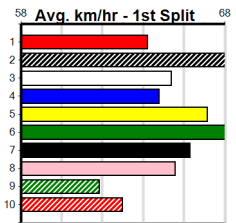

Shepparton

TONY DUNCAN MEMORIAL

Distance: 450m, Race Type: Mixed 4/5, Total Prizemoney: $3,360
1st: $2,250, 2nd: $690, 3rd: $345, 4th: $75

6

8:35PM

(VIC time)

MATT LOCH (5) is one of the best in the business and he will be carving out time on the arm. GO GO EVIE (6) has won three of her past four and she likes to stay wide in her races. RIENDO (2) will be in the firing line throughout.

Watchdog Tips:

5

6

2

1

Bet:

Trifecta 5/1,2,6/1,2,3,6 ($10 - 111.11%)