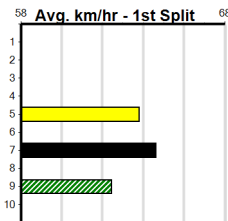

SPORTSBET MAKE IT A MULTI

Distance: 390m, Race Type: Maiden, Total Prizemoney: $2,535
1st: $1,680, 2nd: $520, 3rd: $260, 4th: $75

1
6:54PM
(VIC time)

PAW ALLEY (7) has been placed in three of five to date and she should have no trouble crossing early on. HECTIC HARRY (5) was far from disgraced when placed on debut at Bendigo and he can settle on the speed. RECONSTRUCTION (8) has claims

Watchdog Tips: **7** **5** **8** **3** **Bet:** **Win 7**

Form	Box	Weight	Dist	Track	Date	Time	BON	Margin	1st/2nd (Time)	PIR	Checked	Comment	W/R	Split 1	S/P	Grade
1																
ASTON CROWN [M] <i>Well bred, dam had a big engine, watch betting</i>																
BK	D				Nov-22											
Trainer: Samuel Webb (Epsom) ASTON DINNIGAN $6.50																
Owner(s): R Borda																
<table border="1"> <thead> <tr> <th colspan="8">Winning Boxes</th> </tr> <tr> <th>1</th><th>2</th><th>3</th><th>4</th><th>5</th><th>6</th><th>7</th><th>8</th> </tr> </thead> <tbody> <tr> <td>Prize</td><td></td><td></td><td></td><td></td><td></td><td></td><td></td> </tr> <tr> <td>Best</td><td></td><td></td><td></td><td></td><td></td><td></td><td></td> </tr> <tr> <td>Starts</td><td></td><td></td><td></td><td></td><td></td><td></td><td></td> </tr> <tr> <td>Trk/Dst</td><td></td><td></td><td></td><td></td><td></td><td></td><td></td> </tr> <tr> <td>APM</td><td></td><td></td><td></td><td></td><td></td><td></td><td></td> </tr> </tbody> </table>																
2																
JOSH'S JET [M] <i>Dam line has produced some classy types</i>																
WBK	D				Nov-22											
Trainer: Glenn Dainton (Cosgrove) NICKY NEO $7.50																
Owner(s): G Dainton																
<table border="1"> <thead> <tr> <th colspan="8">Winning Boxes</th> </tr> <tr> <th>1</th><th>2</th><th>3</th><th>4</th><th>5</th><th>6</th><th>7</th><th>8</th> </tr> </thead> <tbody> <tr> <td>Prize</td><td></td><td></td><td></td><td></td><td></td><td></td><td></td> </tr> <tr> <td>Best</td><td></td><td></td><td></td><td></td><td></td><td></td><td></td> </tr> <tr> <td>Starts</td><td></td><td></td><td></td><td></td><td></td><td></td><td></td> </tr> <tr> <td>Trk/Dst</td><td></td><td></td><td></td><td></td><td></td><td></td><td></td> </tr> <tr> <td>APM</td><td></td><td></td><td></td><td></td><td></td><td></td><td></td> </tr> </tbody> </table>																
3																
WHISTLING BY [M] <i>Bred to have plenty of early speed, keep safe</i>																
BD	B				Oct-22											
Trainer: Peter Knott (Carnegie) WHISTLING BULLET $8.00																
Owner(s): C Knott																
<table border="1"> <thead> <tr> <th colspan="8">Winning Boxes</th> </tr> <tr> <th>1</th><th>2</th><th>3</th><th>4</th><th>5</th><th>6</th><th>7</th><th>8</th> </tr> </thead> <tbody> <tr> <td>Prize</td><td></td><td></td><td></td><td></td><td></td><td></td><td></td> </tr> <tr> <td>Best</td><td></td><td></td><td></td><td></td><td></td><td></td><td></td> </tr> <tr> <td>Starts</td><td></td><td></td><td></td><td></td><td></td><td></td><td></td> </tr> <tr> <td>Trk/Dst</td><td></td><td></td><td></td><td></td><td></td><td></td><td></td> </tr> <tr> <td>APM</td><td></td><td></td><td></td><td></td><td></td><td></td><td></td> </tr> </tbody> </table>																
4																
TEDDY DEVIL [M] <i>Well bred but the draw is a worry, prefer others</i>																
BK	D				Sep-22											
Trainer: Michele Berry (Mount Camel) ABSOLUTE DELIGHT $16.00																
Owner(s): D Reardon																
<table border="1"> <thead> <tr> <th colspan="8">Winning Boxes</th> </tr> <tr> <th>1</th><th>2</th><th>3</th><th>4</th><th>5</th><th>6</th><th>7</th><th>8</th> </tr> </thead> <tbody> <tr> <td>Prize</td><td></td><td></td><td></td><td></td><td></td><td></td><td></td> </tr> <tr> <td>Best</td><td></td><td></td><td></td><td></td><td></td><td></td><td></td> </tr> <tr> <td>Starts</td><td></td><td></td><td></td><td></td><td></td><td></td><td></td> </tr> <tr> <td>Trk/Dst</td><td></td><td></td><td></td><td></td><td></td><td></td><td></td> </tr> <tr> <td>APM</td><td></td><td></td><td></td><td></td><td></td><td></td><td></td> </tr> </tbody> </table>																
5																
HECTIC HARRY [M] <i>Far from disgraced on debut, danger if steps</i>																
RF	D				Feb-23											
Trainer: David Torr (Myers Flat) MISS RHUBARB $4.80																
Owner(s): AVA'S (SYN), D Torr, J Torr																
<table border="1"> <thead> <tr> <th colspan="8">Winning Boxes</th> </tr> <tr> <th>1</th><th>2</th><th>3</th><th>4</th><th>5</th><th>6</th><th>7</th><th>8</th> </tr> </thead> <tbody> <tr> <td>Prize</td><td></td><td></td><td></td><td></td><td></td><td></td><td></td> </tr> <tr> <td>Best</td><td></td><td></td><td></td><td></td><td></td><td></td><td></td> </tr> <tr> <td>Starts</td><td></td><td></td><td></td><td></td><td></td><td></td><td></td> </tr> <tr> <td>Trk/Dst</td><td></td><td></td><td></td><td></td><td></td><td></td><td></td> </tr> <tr> <td>APM</td><td></td><td></td><td></td><td></td><td></td><td></td><td></td> </tr> </tbody> </table>