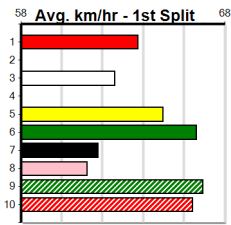

HAPPY BIRTHDAY ELOISE

Distance: 450m, Race Type: Maiden, Total Prizemoney: $2,535
1st: $1,680, 2nd: $520, 3rd: $260, 4th: $75

2

7:16PM

(VIC time)

QUEST FOR SPIRIT (6) was far from disgraced when placed here on debut and she will be even better for the run. OUT THE WINDOW (8) has been placed in three of four and she will get plenty of room early on. FAST REPLY (4) is a well bred type

Watchdog Tips: **6** **8** **4** **5** **Bet:** **Box Quinella 4,6,8 ($10 for 333.33%)**