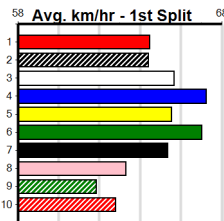

Shepparton

KEITH WARBURTON MEMORIAL

Distance: 450m, Race Type: Grade 5, Total Prizemoney: $2,925
1st: $1,950, 2nd: $600, 3rd: $300, 4th: $75

5

8:12PM
(VIC time)

ZAMBADA ICON (1) will find this easier than his recent racing and he is drawn to get every chance.
BRANDENBURG (8) is ideally drawn out wide and he will dial up the pressure in the middle stages.
DON'T TELL SHELL (7) just needs to step

Watchdog Tips: **1 8 7 3** Bet: **Box Quinella 1,7,8 ($10 for 333.33%)**