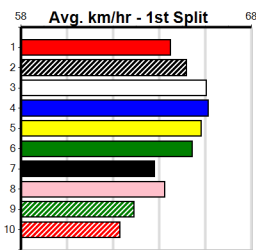

DOUG FERREMI MEMORIAL

Distance: 450m, Race Type: Grade 5, Total Prizemoney: $2,925
1st: $1,950, 2nd: $600, 3rd: $300, 4th: $75

7
8:55PM
(VIC time)

KNURLING (7) is a nice up and comer and he recently carved out a smart 29.97 at The Meadows.
ASTON ZOOM (6) has been placed in two of three here and she will dial up the pressure mid race.
SHOW CAUSE (1) will be on the pace from the outset.

Watchdog Tips: **7** **6** **1** **8** **Bet:** Box Quinella 1,6,7 ($10 for 333.33%)

Form Box	Wgt	Dist	Track	Date	Time	BON	Margin	1st/2nd (Time)	PIR	Checked	Comment	WR	Split 1	S/P	Grade
1															
SHOW CAUSE [5] $4.60															
F Bitch Apr-22 Sire: AUSSIE INFRARED Dam: JUSTIFY Trainer: Garry George (Beulah)															
Owner(s): G George															
Winning Distances: < 300m (0) 300 - 399m (0) 400 - 499m (6) 500 - 599m (0) 600 - 699m (0) > 700m (0)															
Winning Weights: 27.5(2) 27.7(2) 27.8(2)															
1st	(2)	27.8	425	BEN	R3	23-Aug-24	24.06	23.83	2.00L FABIO GIBLET (24.18)	Q/221	SW		6.53	$2.60	5
4th	(5)	27.8	450	WBL	R7	29-Aug-24	25.72	25.19	4.25L WILD BANKER (25.44)	M/444	VO		6.85	$16.70	X45
7th	(5)	27.8	450	BAL	R8	04-Sep-24	25.71	25.40	3.25L WHERE'S WALTER (25.49)	M/555			6.77	$13.10	X45
2nd	(5)	27.8	450	WBL	R8	12-Sep-24	25.72	25.32	0.50L LEKTRA LYANNA (25.69)	M/321			6.80	$10.00	X45
4th	(6)	27.9	450	BAL	R6	18-Sep-24	25.53	25.18	3.75L RICKY BOBBY RIOT (25.28)	M/444			6.67	$28.50	5
5th	(7)	28.0	450	BAL	R6	25-Sep-24	26.12	25.40	7.50L PAW REX (25.61)	M/754			6.82	$15.40	5
1st	(1)	27.5	450	WBL	R7	03-Oct-24	25.30	25.02	1.00L BLESSED RAIN (25.35)	M/222			6.65	$4.10	RWH
3rd	(2)	28.0	450	BAL	R5	23-Oct-24	25.90	24.99	6.00L SUNNY'S ALRIGHT (25.50)	M/353			6.63	$2.80	5
Last 3 wins NOT included above															
1st	(2)	27.7	410	HOR	R2	07-May-24	23.50	23.12	2.00L QILIN BALE (23.62)	Q/31			10.50	$2.70	7
1st	(2)	27.5	425	BEN	R9	24-May-24	24.24	23.90	3.25L HIGHER FORCE (24.45)	M/411			6.72	$3.50	X67
1st	(1)	27.8	410	HOR	R10	16-Jul-24	23.34	23.34	2.00L PANAMA PARADE (23.47)	M/11			10.28	$2.70	5

Box History								
Bx	1st	2nd	3rd	4th	5th	6th	7th	8th
1	2	1	1					
2	4	1	1			1		
3		1	1	1				
4			1					
5		2	1	2			3	
6		1	1	1	1			
7			1	1	1	1		
8						1		

Prize	$16805.00
Best Starts	FSH
Trk/Dts	29-6-4-6
APM	0-0-0-0
	9187

Form Box	Wgt	Dist	Track	Date	Time	BON	Margin	1st/2nd (Time)	PIR	Checked	Comment	WR	Split 1	S/P	Grade
2															
ELLI'S MY GIRL [5] Bks $12.00															
BD Bitch Dec-19 Sire: COLLISION Dam: GO GO TREATMENT Trainer: Gary Cowcher (Broadford)															
Owner(s): G Cowcher															
Winning Distances: < 300m (0) 300 - 399m (2) 400 - 499m (3) 500 - 599m (4) 600 - 699m (0) > 700m (0)															
Winning Weights: 26.2(2) 26.8(2) 27.1(3) 27.3(1) 28.1(1)															
8th	(7)	27.1	425	BEN	R12	17-May-24	24.56	23.88	4.75L CRUSOE RICO (24.24)	M/888	W		6.78	$9.70	5
1st	(8)	27.1	390	SHP	R9	27-May-24	22.20	21.84	0.50L ZAP (22.23)	M/42	SW		8.58	$2.50	VET
2nd	(3)	27.7	450	SHP	R10	17-Jun-24	25.55	25.17	0.50L KID LUCK (25.51)	M/332			6.73	$12.30	5
4th	(5)	28.2	350	HVL	R7	21-Jul-24	19.72	19.12	9.00L ROCK THE WOK (19.12)	M/5			6.66	$81.10	5
1st	(2)	28.1	390	SHP	R10	29-Jul-24	22.32	22.01	0.05L TAKE A SHINE (22.33)	M/63	SW		8.59	$13.50	5
6=	(8)	27.9	450	SHP	R12	09-Sep-24	25.65	25.01	4.00L CARAJILLO (25.37)	M/676			6.73	$13.70	VET
2nd	(3)	27.9	425	BEN	R11	27-Sep-24	24.10	23.60	0.75L BLACK LICORICE (24.06)	M/222			6.73	$16.20	5
4th	(4)	28.2	350	HVL	R5	13-Oct-24	19.67	19.03	5.50L FIBULARIS (19.31)	M/5			6.66	$20.00	VET
Last 3 wins NOT included above															
1st	(7)	26.8	500	BEN	R5	28-Jul-23	28.22	28.08	0.10L LONG LEGS LIAM (28.22)	M/433	SW		6.64	$12.10	5
1st	(4)	27.1	500	BEN	R4	04-Aug-23	28.29	28.09	0.75L SQUIGGLY BOB (28.33)	M/222			6.61	$2.70	X45
1st	(8)	27.3	450	SHP	R8	04-Apr-24	25.48	25.47	1.75L GREYSYND SHOCK (25.60)	Q/111			6.70	$2.50	T3-5