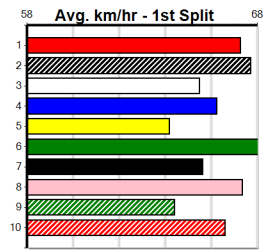

SPORTSBET MAKE IT A MULTI

Distance: 390m, Race Type: Mixed 4/5, Total Prizemoney: $3,360
1st: $2,250, 2nd: $690, 3rd: $345, 4th: $75

SHA TIN KING (1) is armed with lightning early speed and he should turn for home with a nice break. GREEN FLASH (8) has a good record here and she will get plenty of room in the early stages. PACKHAM PRINCE (6) has the engine.

Watchdog Tips: 1 8 6 7 **Bet:** Win 1

1

SHA TIN KING [5] **$3.40**

Sizzling early speed, getting stronger, go close

WBK Dog Jan-22 Sire: ORSON ALLEN Dam: OUR MAGIC TURBO Trainer: Thomas Wark (Rushworth)

Owner(s): SPIKEY (SYN), T Wark, S Evans

Winning Distances: < 300m (0) 300 - 399m (3) 400 - 499m (3) 500 - 599m (0) 600 - 699m (0) > 700m (0)

Winning Weights: 26.7(1) 26.9(2) 27.0(1) 27.2(1) 27.3(1)

Pos	Dist	Wgt	Track	Date	Time	BOB	Margin	1st/2nd (Time)	PIR	Checked	Comment	WR	Split 1	S/P	Grade
2nd (2)	26.0	390	SHP	R9	29-Jul-24	22.08	22.01	1.25L LIGHTNING JEWEL (22.01)	Q/11	.	.	.	8.27	$16.60	5
3rd (2)	25.8	425	BEN	R7	02-Aug-24	24.11	23.70	6.00L HIGHER FORCE (23.70)	M/233	.	.	.	6.89	$7.10	5
8th (4)	26.2	450	SHP	R7	12-Aug-24	26.33	25.11	18.00 MATCHING MOTORS (25.11)	Q/278	.	V10	.	6.64	$15.10	5
3rd (8)	27.4	390	SHP	R5	30-Sep-24	22.28	22.08	2.50L CARAJILLO (22.12)	Q/12	.	R	.	8.36	$5.40	X45
2nd (8)	27.3	390	SHP	R4	07-Oct-24	22.25	22.08	0.25L HIGHER FORCE (22.24)	Q/11	.	.	.	8.34	$4.60	5
2nd (2)	27.1	400	GEL	R12	11-Oct-24	22.74	22.58	0.50L PAW TABITHA (22.71)	M/21	.	.	.	8.41	$4.20	5
2nd (3)	27.0	400	GEL	R11	18-Oct-24	22.86	22.40	4.75L FIFTY SHORT (22.54)	Q/12	.	.	.	8.38	$8.90	X45
3rd (6)	27.2	450	SHP	R12	28-Oct-24	25.53	25.13	4.00L ASTON WESTERN (25.25)	Q/111	.	.	.	6.48	$17.00	5

Last 3 wins NOT included above

1st (1)	26.9	450	SHP	R6	11-Apr-24	25.40	25.34	0.50L FASCINATE BLAZE (25.42)	M/212	.	.	.	6.58	$5.50	5
1st (8)	27.2	450	SHP	R8	30-May-24	25.65	25.51	3.25L DOLLAR SIGNS (25.87)	M/111	.	.	.	6.72	$3.20	X45
1st (6)	27.3	300	HVL	R10	16-Jun-24	16.85	16.69	2.75L DO THAT EASY (17.03)	M/2	.	.	.	3.95	$3.10	5

Box History

Bx	1st	2nd	3rd	4th	5th	6th	7th	8th
1	1	2						1
2		3	2					
3	1	4	1	1				1
4	1		1	1				1
5				1				
6	1		1	1		1		1
7	1		1					1
8	1	1	2		1			

Prize Best Starts Trk/Dts APM

$15632.50
22.08(2)-29/7/24
36-6-10-8
12-2-4-2
5739