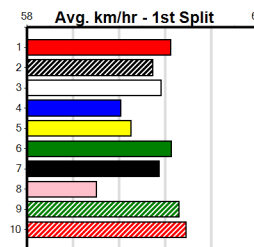

ALEX REID MEMORIAL

Distance: 450m, Race Type: Mixed 6/7, Total Prizemoney: $2,925
1st: $1,950, 2nd: $600, 3rd: $300, 4th: $75

REALITY IS (4) has turned in some eye catching performances to date and he just needs a clear crack mid race. BAG OF SNAGS (1) has been consistent to date and he is drawn to get all the breaks. MORAINÉ ARIANA (8) is improving all the time

Watchdog Tips: 4 1 8 6 Bet: Win 4

BAG OF SNAGS [7] Solid muster, drawn to settle close, danger $4.60
BK Dog Nov-22 Sire: BERNARDO Dam: HUSKY FLYER
Owner(s): Flora Hill butcher (SYN), R Clark, T Dargaville
Trainer: Rodney Clark (Echuca Village)
Winning Distances: < 300m (0) 300 - 399m (0) 400 - 499m (1) 500 - 599m (0) 600 - 699m (0) > 700m (0)
Winning Weights: 36.6(1)
4th (8) 37.0 410 HOR R1 10-Sep-24 23.85 22.93 3.25L TYCOON JILL (23.62) S/56 . . . . 10.66 $4.10 M
3rd (5) 36.6 410 HOR R1 15-Sep-24 24.01 23.03 3.25L SQUEEGEE'S RIDE (23.80) S/76 . . . . 11.19 $2.80 M
1st (6) 36.6 410 HOR R2 21-Sep-24 23.33 23.33 6.50L SOLAR EBONY (23.77) M/21 . . . . 10.49 $1.60 M
3rd (8) 36.9 410 HOR R3 01-Oct-24 23.65 22.85 2.75L TAKE THE STEPS (23.47) S/45 . . . . 10.50 $1.20 7
3rd (3) 37.2 450 SHP R7 07-Oct-24 25.72 25.40 1.25L ULTIMATE RIOT (25.64) S/552 . . . . 6.92 $4.00 RW
3rd (8) 37.2 410 HOR R2 15-Oct-24 23.78 22.86 6.50L MEAN PEACE (23.36) S/65 . . . . 10.84 $3.70 X67
6th (3) 37.2 485 HOR R6 22-Oct-24 28.01 27.24 7.50L PARABOLE RICO (27.51) S/877 . . . . 6.82 $28.80 RW
Last 3 wins NOT included above
Box History
Prize Best $2915.00
Starts 25.72(3)-7/10/24
Trk/Dts 7-1-0-4
APM 1-0-0-1 2512

KRAKEN TILLY [6] Never headed last time, this is harder, place $10.00
BK Bitch Dec-21 Sire: RAW ABILITY Dam: KRAKEN BAM BAM
Owner(s): EYLES (SYN), K Eyles, H Eyles, D Eyles
Trainer: Scott Stefanos (Longwood)
Winning Distances: < 300m (0) 300 - 399m (0) 400 - 499m (2) 500 - 599m (0) 600 - 699m (0) > 700m (0)
Winning Weights: 28.7(1) 31.1(1)
4th (1) 28.8 425 BEN R2 26-Jun-24 24.73 23.91 6.50L CRUSOE MAGIC (24.28) M/444 . . . . 6.83 $2.80 T3-7
3rd (8) 29.2 450 SHP R7 25-Jul-24 25.93 25.59 2.00L MR. FERGUSON (25.79) M/233 . . . . 6.81 $2.60 T3-RW
4th (5) 29.4 450 SHP R9 01-Aug-24 26.18 25.43 8.50L ULTIMATE SEAL (25.60) M/544 . . . . 6.94 $15.30 T3-7
4th (7) 30.0 450 SHP R7 22-Aug-24 26.09 25.56 7.00L SWEET BEGONIA (25.62) M/333 . . . . 6.83 $10.20 T3-RW
3rd (8) 30.1 450 SHP R7 29-Aug-24 26.18 25.54 9.50L MAX ROSE (25.54) M/532 . . . . 6.82 $11.30 X67
3rd (4) 31.6 390 SHP R4 17-Oct-24 22.88 22.22 4.75L GO A BEE (22.55) M/43 . . . . 8.66 $9.10 T3-7
5th (6) 31.5 425 BEN R2 23-Oct-24 24.67 24.02 5.50L EXPELLED (24.31) M/455 . . . . 6.70 $14.30 T3-7
1st (1) 31.1 425 BEN R9 29-Oct-24 24.30 24.05 3.75L SHALL BE QUICK (24.56) M/111 . . . . 6.71 $4.30 7
Last 3 wins NOT included above
1st (1) 28.7 425 BEN R1 19-Jun-24 24.38 24.13 4.50L BLUE TICK STELLA (24.69) Q/111 . . . . 6.63 $3.40 T3-M
Box History
Prize Best $3905.00
Starts 25.92(1)-25/1/24
Trk/Dts 16-2-3-4
APM 5-0-1-2 2097