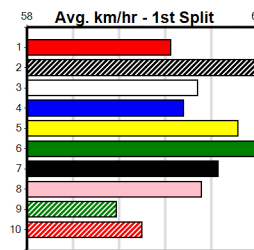

TONY DUNCAN MEMORIAL

6

8:35PM

(VIC time)

Distance: 450m, Race Type: Mixed 4/5, Total Prizemoney: $3,360
1st: $2,250, 2nd: $690, 3rd: $345, 4th: $75

MATT LOCH (5) is one of the best in the business and he will be carving out time on the arm. GO GO EVIE (6) has won three of her past four and she likes to stay wide in her races. RIENDO (2) will be in the firing line throughout.

Watchdog Tips: 5 6 2 1 **Bet:** Trifecta 5/1,2,6/1,2,3,6 ($10 - 111.11%)

Form Box	Wgt	Dist	Track	Date	Time	BON	Margin	1st/2nd (Time)	PIR	Checked	Comment	WR	Split 1	S/P	Grade
MIGHTY QUINN [5]															
Relies on luck but can charge to the line, respect															
$9.00															
BK Dog Nov-21 Sire: SHIMA SHINE Dam: SWIFT CURRENT Owner(s): SMSK Racing (SYN), S Gunnell, K O'brien, M Crowe, S Crowe Trainer: Rodney Clark (Echuca Village) Winning Distances: < 300m (0) 300 - 399m (0) 400 - 499m (6) 500 - 599m (2) 600 - 699m (0) > 700m (0) Winning Weights: 33.5(1) 33.8(1) 33.9(2) 34.7(1) 34.8(2) 35.1(1)															
<table border="0" style="width: 100%;"> <tr> <td style="width: 50%;"> 4th (7) 34.9 410 HOR R4 10-Sep-24 23.45 22.93 8.00L SYDNEY SHOW (22.93) S/88 . . . 10.98 $7.10 5 4th (6) 34.4 410 HOR R6 15-Sep-24 23.40 23.03 5.50L ASTON FANTASTIC (23.04) S/76 . . . SW . 10.71 $18.50 X45 2nd (2) 34.5 410 HOR R6 24-Sep-24 23.13 22.93 3.00L LILYDALE (22.93) S/55 . . . . 10.53 $3.40 5H 2nd (8) 34.4 410 HOR R6 01-Oct-24 23.12 22.85 0.05L ASTON ARETHA (23.11) S/64 . . . . 10.52 $5.40 5F 8th (7) 34.6 460 WGL R6 08-Oct-24 26.77 25.73 11.00 THIS TRAIN (26.00) S/887 . . . . 6.84 $5.50 X45 4th (6) 34.5 485 HOR R6 15-Oct-24 27.46 26.97 7.00L TANGELA BALE (26.97) M/455 . . . . 6.83 $12.30 FFA 1st (4) 34.8 410 HOR R5 22-Oct-24 23.39 22.99 0.25L DIVA ERADICATOR (23.40) S/64 . . . . 10.58 $2.30 5 5th (6) 34.7 525 MEA R3 26-Oct-24 30.63 29.65 15.00 FIELD DAY (29.65) S/8665 . . . . 5.32 $38.90 X45 </td> <td style="width: 50%;"> Box History <table border="1" style="font-size: small;"> <thead> <tr> <th>Bx</th><th>1st</th><th>2nd</th><th>3rd</th><th>4th</th><th>5th</th><th>6th</th><th>7th</th><th>8th</th></tr> </thead> <tbody> <tr><td>1</td><td>2</td><td>2</td><td>3</td><td>1</td><td></td><td></td><td></td><td></td></tr> <tr><td>2</td><td>3</td><td>3</td><td>1</td><td>1</td><td>1</td><td></td><td>1</td><td>1</td></tr> <tr><td>3</td><td></td><td>1</td><td>1</td><td>3</td><td>1</td><td></td><td></td><td></td></tr> <tr><td>4</td><td>1</td><td>1</td><td>4</td><td>2</td><td></td><td>1</td><td>1</td><td></td></tr> <tr><td>5</td><td></td><td></td><td></td><td>1</td><td>1</td><td></td><td>2</td><td></td></tr> <tr><td>6</td><td>1</td><td>2</td><td></td><td>2</td><td>1</td><td></td><td></td><td></td></tr> <tr><td>7</td><td></td><td>2</td><td>2</td><td>1</td><td>1</td><td></td><td></td><td>1</td></tr> <tr><td>8</td><td>1</td><td>2</td><td>1</td><td>2</td><td></td><td></td><td>1</td><td></td></tr> </tbody> </table> </td> </tr> </table>															
Last 3 wins NOT included above															
1st (2) 34.8 512 MTG R7 07-Apr-24 29.29 29.15 2.25L KAI BALE (29.46) 0 . . . SAMP . 4.49 $11.00 SH 1st (6) 35.1 525 MEA R5 20-Apr-24 30.25 29.87 1.5L COUNTRY CRUSADER S/7433 . . . SW . 5.28 $3.10 5 1st (1) 34.7 485 HOR R6 16-Jul-24 27.38 27.38 1.75L PENGUIN PAT (27.50) M/333 . . . . 6.73 $1.50 X45