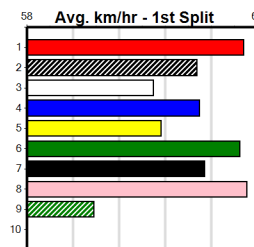

HAPPY BIRTHDAY STEVE

Distance: 390m, Race Type: Mixed 6/7, Total Prizemoney: $2,925
1st: $1,950, 2nd: $600, 3rd: $300, 4th: $75

SACHIN (4) was a smart 22.16 winner here in October and he should prove hard to reel in again.
SPIRITED OLIVER (1) has been consistent to date and he is drawn to be prominent throughout.
DEADLY FORCE (8) is showing some promise

Watchdog Tips: 4 1 8 6 Bet: Win 4

SPIRITED OLIVER [7] Impressive to date, has early speed, danger $3.60
BDW Dog Jan-23 Sire: ASTON RUPEE Dam: WHITE CYNDER
Owner(s): S Davis
Trainer: Aaron Debattista (Toolleen)

BIG SUNSHINE [6] Hit or miss early, rises in class, tough ask $10.00
F Dog Feb-23 Sire: OUT OF RANGE Dam: ORIENTAL KAY
Owner(s): ECHUCA SUNSHINE (SYN), R Clark, M Lord, K Tung, M Tung, B Lord
Trainer: Rodney Clark (Echuca Village)

RIVIA AKIRA [7] Lack of early speed is a worry, prefer to watch $21.00
BK Bitch Jul-22 Sire: ALLEN DEED Dam: RIVIA BALE
Owner(s): T Hammerstein
Trainer: Troy Hammerstein (Ararat)

SACHIN [6] Better than his past two, good muster, yes $3.40
BK Dog Oct-22 Sire: ASTON RUPEE Dam: SLINKY INKY
Owner(s): M Haines
Trainer: James Shaw (Seymour)

PAW KATTIA (NSW)[7] Tough draw, may get crowded, next time $12.00
BD Bitch Nov-22 Sire: FERAL FRANKY Dam: DYNA WINTER
Owner(s): L Harris
Trainer: Luke Harris (Devon Meadows)

1

2

3

4

5