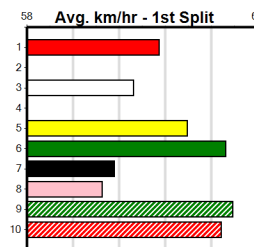

HAPPY BIRTHDAY ELOISE

2

7:16PM

(VIC time)

Distance: 450m, Race Type: Maiden, Total Prizemoney: $2,535
1st: $1,680, 2nd: $520, 3rd: $260, 4th: $75

QUEST FOR SPIRIT (6) was far from disgraced when placed here on debut and she will be even better for the run. OUT THE WINDOW (8) has been placed in three of four and she will get plenty of room early on. FAST REPLY (4) is a well bred type

Watchdog Tips: **6** **8** **4** **5** **Bet:** Box Quinella 4,6,8 ($10 for 333.33%)

1

STEEPLE [M] Had a few chances, draw helps, can run a drum **$8.00**

BK Dog Jul-22 Sire: MY BRO FABIO Dam: BIG SKINNY
Owner(s): The Bentley (SYN), L Edgerton, P Newell
Winning Distances: < 300m (0) 300 - 399m (0) 400 - 499m (0) 500 - 599m (0) 600 - 699m (0) > 700m (0)
Winning Weights:

7th	(3)	29.9	390	SHP	R2	17-Jun-24	22.98	21.85	13.00	LITTLE MINNIE (22.13)	M/44	VO	8.72	$2.20	M
ST (-)	30.3	400	GEL			09-Jul-24	22.97		9.50L	Trial Cleared	M/23	3of4			ST
2nd (7)	30.5	400	GEL	R3		12-Jul-24	23.07	22.51	2.00L	NO GOOD (22.93)	M/24		8.60	$3.20	M
5th (7)	30.9	400	GEL	R1		19-Jul-24	23.43	22.49	4.25L	ZIPPING POITIER (23.13)	S/55		8.86	$3.50	M
6th (8)	30.5	400	GEL	R2		09-Aug-24	23.78	22.43	11.00	CHEMICAL EROSION (23.02)	M/16		8.49	$2.50	MH
ST (-)	30.3	390	SHP			07-Oct-24	22.61		1.00L	Trial Cleared	M/33	3of4			ST
6th (7)	30.3	450	SHP	R2		21-Oct-24	26.09	25.01	15.00	PANADERO STAR (25.07)	M/666		6.95	$6.40	MH
3rd (4)	30.3	450	SHP	R1		28-Oct-24	26.14	25.13	7.00L	TOO COLD (25.65)	M/343		6.67	$13.00	M

Last 3 wins NOT included above

Trainer: Patrick Newell (Wallan)

Box History

Bx	1st	2nd	3rd	4th	5th	6th	7th	8th
1								
2								
3			1					1
4			1	1				
5								1
6								
7	1				1	1		
8							1	

Prize Best	$1115.00
Starts	26.09(7)-21/10/24
Trk/Dts	9-0-1-2
APM	2-0-0-1 639

2

BLACK FALCON [M] Dam line has produced some classy types **$7.50**

BK Dog Nov-22 Sire: KOBLENZ Dam: NICKY NEO
Owner(s): G Dainton
Winning Distances: < 300m (0) 300 - 399m (0) 400 - 499m (0) 500 - 599m (0) 600 - 699m (0) > 700m (0)
Winning Weights:

Bx	1st	2nd	3rd	4th	5th	6th	7th	8th
1								
2								
3								
4								
5								
6								
7								
8								

Last 3 wins NOT included above

Trainer: Glenn Dainton (Cosgrove)

Prize Best	$0
Starts	FSH
Trk/Dts	0-0-0-0
APM	0-0-0-0 0

3

INSANE [M] Steady on debut, needs more time, tested **$21.00**

BD Dog Feb-23 Sire: BLACK MAGIC OPAL Dam: IMMERSION
Owner(s): SEE THE DREAM (SYN), S Buccilli, B Buccilli
Winning Distances: < 300m (0) 300 - 399m (0) 400 - 499m (0) 500 - 599m (0) 600 - 699m (0) > 700m (0)
Winning Weights:

5th	(8)	31.0	390	SHP	R2	14-Oct-24	22.98	21.74	8.00L	ASTON MERRICK (22.45)	M/56		8.84	$6.60	M

Last 3 wins NOT included above

Trainer: Peter Frost (Heathcote)

Box History

Bx	1st	2nd	3rd	4th	5th	6th	7th	8th
1								
2								
3								
4								
5								
6								
7								
8					1			

Prize Best	$0.00
Starts	FSTD
Trk/Dts	1-0-0-0
APM	0-0-0-0 0

4

FAST REPLY [M] Well bred, in good hands, can threaten **$4.00**

BK Dog Nov-22 Sire: BERNARDO Dam: HUSKY FLYER
Owner(s): ECHUCA SUNSHINE (SYN), R Clark, M Lord, K Tung, M Tung, B Lord
Winning Distances: < 300m (0) 300 - 399m (0) 400 - 499m (0) 500 - 599m (0) 600 - 699m (0) > 700m (0)
Winning Weights:

Bx	1st	2nd	3rd	4th	5th	6th	7th	8th
1								
2								
3								
4								
5								
6								
7								
8								

Last 3 wins NOT included above

Trainer: Rodney Clark (Echuca Village)

Prize Best	$0
Starts	FSH
Trk/Dts	0-0-0-0
APM	0-0-0-0 0