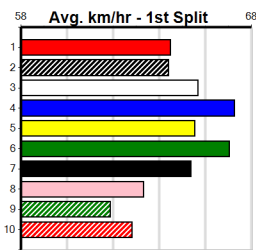

KEITH WARBURTON MEMORIAL

Distance: 450m, Race Type: Grade 5, Total Prizemoney: $2,925
1st: $1,950, 2nd: $600, 3rd: $300, 4th: $75

ZAMBADA ICON (1) will find this easier than his recent racing and he is drawn to get every chance.
BRANDENBURG (8) is ideally drawn out wide and he will dial up the pressure in the middle stages.
DON'T TELL SHELL (7) just needs to step

Watchdog Tips: **1** **8** **7** **3** **Bet:** Box Quinella 1,7,8 ($10 for 333.33%)

Form Box	Wgt	Dist	Track	Date	Time	BON	Margin	1st/2nd (Time)	PIR	Checked	Comment	WR	Split 1	S/P	Grade	
1	ZAMBADA ICON [5] $4.20															
	F Dog Jul-22 Sire: JARVIS BALE Dam: TIJUANA ICON															
	Owner(s): Sullivan Sullivan (SYN), R Sullivan, M Sullivan Trainer: Robert Sullivan (East Shepparton)															
	Winning Distances: < 300m (0) 300 - 399m (2) 400 - 499m (1) 500 - 599m (0) 600 - 699m (0) > 700m (0)															
	Winning Weights: 31.9(1) 32.9(1) 33.0(1)															
	1st	(3)	33.0	450	SHP	R11	14-Sep-24	25.52	25.39	0.75L FAWN DINGO (25.58)	Q/111	.	.	6.60	$2.10	X67
	3rd	(1)	32.7	425	BEN	R10	20-Sep-24	24.46	24.04	3.5L HARTNEY (24.22)	M/553	.	.	6.69	$6.30	5
	3rd	(1)	32.9	425	BEN	R12	27-Sep-24	24.34	23.60	1.00L YELLOW HAWK (24.27)	M/854	.	.	6.90	$4.10	5
	5th	(7)	33.3	450	SHP	R7	30-Sep-24	25.66	25.20	4.50L CITY LIMIT (25.35)	M/677	.	.	6.72	$42.40	RWH
	3rd	(2)	33.0	450	SHP	R6	07-Oct-24	25.70	25.40	4.50L TAMMY MCIVOR (25.40)	M/554	.	.	6.78	$12.30	5
4th	(8)	32.9	450	SHP	R7	12-Oct-24	25.70	25.15	4.25L STAR OF VENUS (25.40)	Q/544	.	.	6.74	$2.70	5	
5th	(3)	33.3	450	SHP	R11	21-Oct-24	25.83	25.01	9.50L SILVER MACK (25.17)	M/555	.	.	6.88	$16.60	5	
4th	(8)	33.1	450	SHP	R7	28-Oct-24	25.52	25.13	2.50L NOCTILUCENT (25.35)	M/333	.	.	6.69	$20.80	SH	
Last 3 wins NOT included above																
1st	(3)	31.9	390	SHP	R2	14-Mar-24	22.58	22.13	0.50L GOSSIP GIRL (22.62)	M/11	.	.	8.51	$3.80	M	
1st	(8)	32.9	390	SHP	R2	10-Aug-24	22.33	22.14	2.00L MORAIN MILEY (22.45)	M/22	.	.	8.67	$3.70	7	

Box History								
Bx	1st	2nd	3rd	4th	5th	6th	7th	8th
1		1	2					
2			1	1		1		
3	2				1			1
4		1						
5		1	1					
6			1					
7					1			
8	1			2		1		
Prize Best Starts								$6080.00
Trk/Dts								25.52(3)-14/9/24
APM								20-3-3-5 7-1-0-1 3516