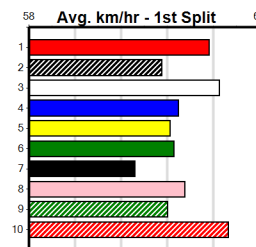

DREAMCHASERS - TICKETS ON SALE NOW

4

7:52PM

(VIC time)

Distance: 390m, Race Type: Grade 5, Total Prizemoney: $2,925
1st: $1,950, 2nd: $600, 3rd: $300, 4th: $75

BELIEVING (6) has been racing well in stronger company of late and he can assume control through the bend. KABUTO BALE (8) was smartly placed here two runs back and he will get plenty of room early on. CAR WASH CHAOS (5) can come out running

Watchdog Tips: 6 8 5 4 **Bet:** Win 6

1

GOLDEN LADY [5] **Racing well but this is harder, prefer to watch**

RBD Bitch Feb-22 **Sire: FERNANDO BALE Dam: GOLDEN SHIRAZ**

Owner(s): P Ellis Trainer: Paul Ellis (Heathcote)

Winning Distances: < 300m (0) 300 - 399m (4) 400 - 499m (3) 500 - 599m (0) 600 - 699m (0) > 700m (0)

Winning Weights: 25.8(1) 25.9(1) 26.2(1) 26.3(1) 26.5(1) 26.6(2)

Box	1st	2nd	3rd	4th	5th	6th	7th	8th				
6th (7)	25.7	390	SHP	R4	02-Sep-24	22.68	21.92	3.75L KIRWAN (22.42)	M/35	8.54	$11.30	5
3rd (2)	26.1	425	BEN	R10	11-Sep-24	24.61	24.14	4.25L ZAP (24.32)	M/223	6.76	$3.80	T3-5
3rd (8)	26.1	425	BEN	R10	18-Sep-24	24.40	24.12	3.00L MORAINÉ BELLA (24.20)	M/113	6.59	$3.40	T3-5
2nd (3)	26.3	425	BEN	R11	25-Sep-24	24.34	24.05	0.50L DEMON KYSAIAH (24.31)	Q/111	6.53	$3.80	5
7th (3)	26.3	425	BEN	R6	02-Oct-24	25.14	23.88	13.00 RADEBE (24.23)	Q/157	6.56	$4.90	SH
2nd (5)	26.2	390	SHP	R2	07-Oct-24	22.47	22.08	4.00L JAMES'S ENTITY (22.19)	M/12	8.50	$3.00	5H
1st (2)	26.3	390	SHP	R4	14-Oct-24	22.24	21.74	1.25L LEAP OF FAITH (22.32)	M/11	8.38	$8.40	5F
2nd (6)	26.8	425	BEN	R11	25-Oct-24	24.22	23.88	0.25L BLUE TICK NELSON (24.20)	M/111	6.50	$4.20	5

Last 3 wins NOT included above

1st (2)	26.5	425	BEN	R4	22-Mar-24	24.19	23.47	1.00L RUN FOR SHELTER (24.25)	M/121	SW	6.51	$35.60	RWH
1st (6)	26.6	390	SHP	R11	05-Apr-24	22.18	21.82	1.25L YEAH SO WHAT (22.26)	M/11	8.32	$12.10	5	
1st (6)	26.6	410	HOR	R10	19-Apr-24	23.63	23.40	1.25L RAPIDFIRE DENZEL (23.70)	Q/11	10.32	$7.80	5	

$7.50

Box History

Box	1st	2nd	3rd	4th	5th	6th	7th	8th
1	2							
2	2		1					
3		1						1 1
4		1			1			2
5		1	1	1		2		
6	2	1						
7	1					3		
8			1				1	2

Prize Best Starts Trk/Dts APM: $14750.00, 22.18(6)-5/4/24, 30-7-4-3, 9-3-1-0, 6014

2

MORAINÉ MILEY [5] **Capable but better suited to a wider draw, risky**

BK Bitch Feb-22 **Sire: BEAST UNLEASHED Dam: ASTON RIKU**

Owner(s): MORAINÉ (SYN), G Judd, S Judd Trainer: Briana Robertson-leech (Smeaton)

Winning Distances: < 300m (0) 300 - 399m (2) 400 - 499m (1) 500 - 599m (0) 600 - 699m (0) > 700m (0)

Winning Weights: 27.6(1) 27.7(1) 28.0(1)

Box	1st	2nd	3rd	4th	5th	6th	7th	8th					
3rd (5)	27.0	390	WBL	R3	05-Aug-24	22.98	22.42	4.00L FINNIS BALE (22.71)	Q/55	9.05	$2.00	7	
2nd (6)	27.5	390	SHP	R2	10-Aug-24	22.45	22.14	2.00L ZAMBADA ICON (22.33)	Q/11	8.42	$4.50	7	
1st (6)	27.7	410	HOR	R4	17-Aug-24	23.73	23.09	1.00L CONNOR'S FLYER (23.79)	M/11	10.33	$5.20	7	
1st (1)	28.0	390	WBL	R2	29-Aug-24	22.46	22.08	0.75L MAKE THE CUT (22.50)	Q/23	8.76	$16.30	X67	
6th (3)	28.4	390	WBL	R4	05-Sep-24	23.52	22.00	18.00 NO RIGHT TURNS (22.26)	M/76	VO	9.44	$7.00	RWH
2nd (8)	28.6	390	BAL	R11	11-Sep-24	22.61	22.05	3.00L FAST LOVE (22.41)	M/33	8.46	$15.20	RW	
4th (6)	28.5	390	BAL	R4	18-Sep-24	22.40	21.78	5.00L BLIND AMBITION (22.05)	M/44	8.56	$21.50	5	
6th (4)	28.0	390	BAL	R13	16-Oct-24	22.66	21.97	7.50L PAW TABITHA (22.15)	M/56	8.59	$63.20	5	

Last 3 wins NOT included above

1st (1)	27.6	390	WBL	R2	27-Nov-23	22.34	22.34	2.75L SWEET SECRET (22.52)	Q/11	SW	8.55	$4.30	M

$9.00

Box History

Box	1st	2nd	3rd	4th	5th	6th	7th	8th
1	2				1			
2			1		1	1		1
3		1			1	1	2	1
4					1	1		
5			3					
6	1	1	1	1				
7			1	1		2		
8		3	1	1		1		

Prize Best Starts Trk/Dts APM: $8285.00, 22.35(8)-17/2/24, 32-3-5-7, 6-0-1-3, 3957