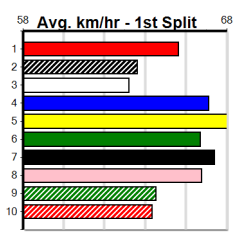

Geelong
7
8:38PM
(VIC time)

RSN GREY AREAS - WEDNESDAY & FRID

Distance: 460m, Race Type: Mixed 4/5, Total Prizemoney: $3,360
1st: $2,250, 2nd: $690, 3rd: $345, 4th: $75

Watchdog Tips: **0 0 0 0** Bet: **0**