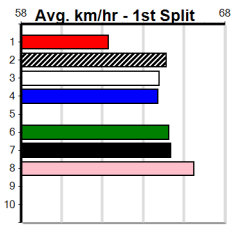

12
10:23PM
(VIC time)

Watchdog Tips:

0 0 0 0

Bet: