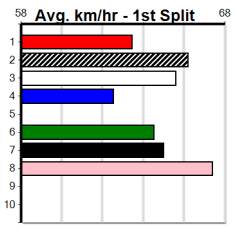

10

9:42PM
(VIC time)

Watchdog Tips: **0 0 0 0** Bet: **.**