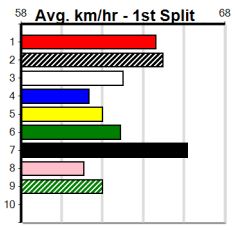

MILLERS MUZZLES

Distance: 400m, Race Type: Grade 5, Total Prizemoney: $2,925
1st: $1,950, 2nd: $600, 3rd: $300, 4th: $75

Watchdog Tips: **0 0 0 0** Bet: **0**