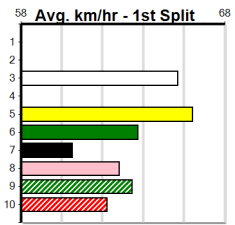

THE BECKLEY CENTRE GEELONG

Distance: 400m, Race Type: Maiden, Total Prizemoney: $2,535
1st: $1,680, 2nd: $520, 3rd: $260, 4th: $75

1
6:33PM
(VIC time)

Watchdog Tips:

0 0 0 0

Bet: