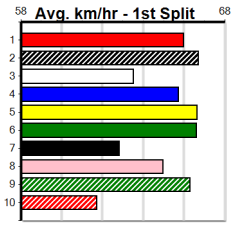

# SUPER VIGGREYS SERIES FINAL

Distance: 515m, Race Type: Restricted Win Final, Total Prizemoney: \$18,150  
1st: \$12,000, 2nd: \$4,000, 3rd: \$2,000, 4th: \$150