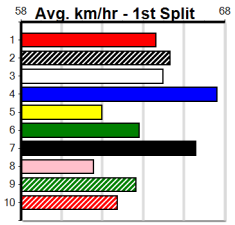

THE MILLION $$$$ WHEEL TONIGHT

Distance: 515m, Race Type: Mixed 6/7, Total Prizemoney: $8,785
1st: $5,900, 2nd: $1,820, 3rd: $915, 4th: $150

1
6:35PM
(VIC time)

Watchdog Tips: **0 0 0 0** Bet: .