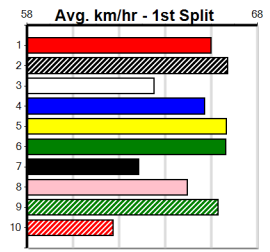

SUPER VICGREYS SERIES FINAL

4

7:43PM

(VIC time)

Distance: 515m, Race Type: Restricted Win Final, Total Prizemoney: $18,150
1st: $12,000, 2nd: $4,000, 3rd: $2,000, 4th: $150

Watchdog Tips: ☐ ☐ ☐ ☐ ☐ **Bet:** ☐

GIACOMO [5]
BK Dog Dec-22 Sire: FERAL FRANKY Dam: TILLY LEE Trainer: Jeffrey Britton (Anakie)
Owner(s): V Borg
Winning Distances: < 300m (0) 300 - 399m (1) 400 - 499m (2) 500 - 599m (2) 600 - 699m (0) > 700m (0)
Winning Weights: 29.7(1) 29.8(1) 30.1(3)

4th (5)	30.0	460	GEL	R8	04-Oct-24	26.21	25.69	4.25L FERGUS ZULU (25.92)	M/445	.	.	6.70	$4.50	RWH
1st (1)	30.1	425	BEN	R4	11-Oct-24	24.00	23.69	4.75L MICHIGAN GIRL (24.31)	M/411	.	SW	6.60	$1.80	X67H
5th (2)	30.0	425	BEN	R2	18-Oct-24	24.46	23.95	6.00L ONLY EASY (24.06)	M/244	.	.	6.62	$2.50	X67F
2nd (2)	29.5	460	GEL	R5	01-Nov-24	26.00	25.97	0.50L LEON'S ENTITY (25.97)	M/222	.	SW	6.57	$2.10	5
2nd (7)	30.1	525	MEP	R7	06-Nov-24	30.21	29.90	0.50L SEAGULL ROCK (30.18)	M/3432	.	.	5.14	$4.80	5
1st (2)	30.1	515	SAP	R5	11-Nov-24	29.63	29.47	0.75L PAW TIKA (29.66)	M/2111	.	VO	5.11	$1.70	5
2nd (2)	30.7	525	MEA	R11	16-Nov-24	30.07	29.66	0.50L WILLA BALE (30.04)	M/4322	.	.	5.17	$2.50	5
1st (2)	30.1	515	SAP	R11	25-Nov-24	29.63	29.49	1.5L MAYAN CHIEF (29.73)	M/1111	.	.	5.08	$1.40	RWH

Last 3 wins NOT included above

1st (7)	29.8	300	HVL	R1	04-Sep-24	16.67	16.39	3.5L LITTLE DARL (16.90)	M/1	.	SW	3.94	$2.90	MH
1st (3)	29.7	400	GEL	R5	27-Sep-24	22.34	22.22	3.00L ESSENCE (22.55)	Q/11	.	SW	8.27	$3.80	X67F

Box History

Bx	1st	2nd	3rd	4th	5th	6th	7th	8th
1	1							
2	2	2			1			
3	1							
4		1						
5				1				
6		1						
7	1	1	1					
8								

Prize Best Starts Trk/Dts APM: $15970.00, 29.63(2)-11/11/24, 13-5-5-0, 2-2-0-0, 12265

GAMBELLA [5]
BK Bitch Feb-23 Sire: FERNANDO BALE Dam: DESIREE DEVERE Trainer: Anthony Azzopardi (Rowsley)
Owner(s): BEV AND DANIEL (SYN), B Pell, D Pell
Winning Distances: < 300m (0) 300 - 399m (0) 400 - 499m (0) 500 - 599m (4) 600 - 699m (0) > 700m (0)
Winning Weights: 25.8(2) 26.0(1) 26.1(1)

1st (2)	25.8	525	MEP	R4	11-Sep-24	30.16	30.15	11.00 PAW RIVAL (30.89)	Q/1111	.	.	5.18	$2.10	MH
1st (5)	26.0	525<td>MEA<td>R1</td><td>21-Sep-24</td><td>29.88</td><td>29.88</td><td>6.00L DESIRABILITY (30.30)</td><td>Q/1111</td><td>.</td><td>SW</td><td>5.10</td><td>$1.80</td><td>MF</td></td>												
5th (8)	25.8	500<td>BEN<td>R5</td><td>04-Oct-24</td><td>28.79</td><td>27.99</td><td>4.75L KRAKEN WHISKY (28.47)</td><td>M/364</td><td>.</td><td>.</td><td>6.72</td><td>$1.50</td><td>RWH</td></td>												
1st (1)	25.8	515<td>SAN<td>R4</td><td>07-Nov-24</td><td>29.64</td><td>28.99</td><td>2.50L VISTA YTTTRIUM (29.81)</td><td>Q/2232</td><td>.</td><td>.</td><td>5.05</td><td>$1.80</td><td>RW</td></td>												
6th (8)	26.0	515<td>SAN<td>R12</td><td>15-Nov-24</td><td>29.99</td><td>28.94</td><td>12.00 FIELD DAY (29.19)</td><td>S/7788</td><td>.</td><td>.</td><td>5.28</td><td>$6.40</td><td>X45</td></td>												
1st (1)	26.1	515<td>SAP<td>R10</td><td>25-Nov-24</td><td>29.50</td><td>29.49</td><td>1.75L SHARAPOVA STAR (29.62)</td><td>Q/4232</td><td>.</td><td>SW</td><td>5.12</td><td>$1.30</td><td>RWH</td></td>												

Last 3 wins NOT included above

Box History

Bx	1st	2nd	3rd	4th	5th	6th	7th	8th
1	2							
2	1							
3								
4								
5	1							
6								
7					1	1		
8								

Prize Best Starts Trk/Dts APM: $16930.00, 29.50(1)-25/11/24, 6-4-0-0, 3-2-0-0, 12810