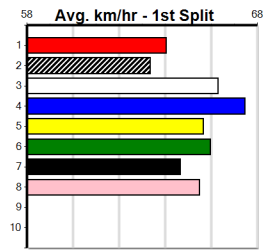

Owner(s):

Winning Distances: < 300m (0) 300 - 399m (0) 400 - 499m (0) 500 - 599m (0) 600 - 699m (0) > 700m (0)

Winning Weights:

Box History

BOOK FOR YOUR CHRISTMAS PARTIES NOW

Distance: 515m, Race Type: Grade 5, Total Prizemoney: \$8,785
1st: \$5,900, 2nd: \$1,820, 3rd: \$915, 4th: \$150