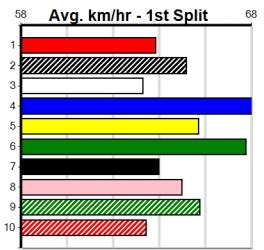

GRV VICBRED MAIDEN SERIES FINAL

3

7:23PM

(VIC time)

Distance: 515m, Race Type: Maiden Final, Total Prizemoney: $21,150
1st: $15,000, 2nd: $4,000, 3rd: $2,000, 4th: $150

Watchdog Tips: ☐ ☐ ☐ ☐ ☐ **Bet:** ☐