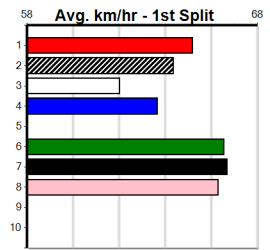

Distance: 595m, Race Type: Mixed 4/5, Total Prizemoney: $10,375
1st: $7,000, 2nd: $2,150, 3rd: $1,075, 4th: $150

Watchdog Tips: [ ] [ ] [ ] [ ] Bet: [ ]

Race card for LEROY'S GIRL [5]. Includes dog details (BK Bitch, Jan-22), sire (MY REDEEMER), dam (ZERO COOL), trainer (Sean Van taarling), winning distances, and a box history table.

Race card for INTREPID BALE (NSW)[5]. Includes dog details (DKBD Dog, Mar-22), sire (JS FLAMIN ACE), dam (FAITHY BALE), trainer (Samantha Grenfell), winning distances, and a box history table.

Race card for EXTINCT [5]. Includes dog details (RF Bitch, Sep-22), sire (ASTON RUPEE), dam (DISTINCT), trainer (John Delaroché), winning distances, and a box history table.

Race card for IT'S A RUNAWAY [5]. Includes dog details (BK Dog, Oct-21), sire (HOUDINI BOY), dam (IT'S A WINK), trainer (John Delaroché), winning distances, and a box history table.

Race card for *** VACANT BOX ***. Includes owner(s), sire, dam, and trainer information.

1

2

3

4

5