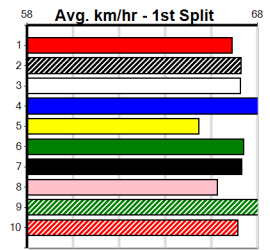

RSN SILVER BULLET

Distance: 525m, Race Type: S/E Group 3, Total Prizemoney: $37,250
1st: $25,000, 2nd: $7,000, 3rd: $3,500, 4th: $1,750

Watchdog Tips:

Bet:

Table with columns: Form Box, Wgt, Dist, Track, Date, Time, BON, Margin, 1st/2nd (Time), PIR, Checked, Comment, WR, Split 1, S/P, Grade

GRAND TOURER [4]
BDW Dog Jan-22 Sire: TOMMY SHELBY Dam: MEPUNGA PRUE
Owner(s): C Smith
Trainer: Kelly Bravo (Freshwater Creek)
Winning Distances: < 300m (0) 300 - 399m (2) 400 - 499m (9) 500 - 599m (8) 600 - 699m (0) > 700m (0)
Winning Weights: 32.1(1) 32.7(1) 32.9(3) 33.0(1) 33.1(1) 33.2(2) 33.3(2) 33.5(2) 33.7(2) 33.8(2) 34.0(1) 34.2(1)
Box History table and Prize Best information.

MORTON [1]
BK Dog Dec-21 Sire: TOMMY SHELBY Dam: CHLOE LOUISE
Owner(s): LOW FLYING (SYN), D Heathcote, J Sharp
Trainer: Jason Sharp (Lara)
Winning Distances: < 300m (0) 300 - 399m (0) 400 - 499m (1) 500 - 599m (17) 600 - 699m (0) > 700m (0)
Winning Weights: 30.5(1) 30.6(1) 30.8(2) 30.9(1) 31.0(1) 31.1(1) 31.2(1) 31.3(4) 31.4(3) 31.5(2) 31.6(1)
Box History table and Prize Best information.

TOMMY TEQUILA (NSW)[3]
RBD Dog Feb-22 Sire: TOMMY SHELBY Dam: DAZZLING BLING
Owner(s): Evolution (SYN), T Fogarty, J Phillips
Trainer: Rebecca Gibbons (Avalon)
Winning Distances: < 300m (0) 300 - 399m (0) 400 - 499m (4) 500 - 599m (7) 600 - 699m (0) > 700m (0)
Winning Weights: 31.3(1) 31.9(4) 32.0(2) 32.1(1) 32.6(1) 32.7(1) 32.9(1)
Box History table and Prize Best information.

KINGSLEY BALE (NSW)[3]
WBD Dog Mar-22 Sire: DROOPYS SYDNEY Dam: DYNA UNI
Owner(s): B Wheeler
Trainer: Thomas Dailly (Anakie)
Winning Distances: < 300m (0) 300 - 399m (0) 400 - 499m (3) 500 - 599m (8) 600 - 699m (0) > 700m (0)
Winning Weights: 29.4(1) 29.5(1) 29.6(1) 29.8(1) 29.9(1) 30.1(2) 30.2(2) 30.3(1) 30.5(1)
Box History table and Prize Best information.

HECTOR FAWLEY [4]
BE Dog Dec-20 Sire: BERNARDO Dam: ROLANDA HOCH
Owner(s): BAG OF LOLLYS (SYN), L Cockerell, I Cockerell, M Dopper
Trainer: Lisa Cockerell (Buckley)
Winning Distances: < 300m (0) 300 - 399m (0) 400 - 499m (0) 500 - 599m (21) 600 - 699m (4) > 700m (0)
Winning Weights: 33.5(1) 33.6(3) 33.7(1) 33.8(3) 33.9(6) 34.0(6) 34.1(2) 34.2(2) 34.3(1)
Box History table and Prize Best information.

1

2

3

4

5