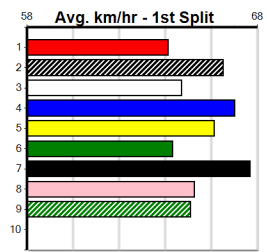

DREAMCHASERS - TICKETS ON SALE NOW

Distance: 525m, Race Type: Mixed 4/5, Total Prizemoney: $9,055
1st: $6,100, 2nd: $1,870, 3rd: $935, 4th: $150

Watchdog Tips: ☐ ☐ ☐ ☐ ☐

Bet:

Form Box	Wgt	Dist	Track	Date	Time	BON	Margin	1st/2nd (Time)	PIR	Checked	Comment	WR	Split 1	S/P	Grade

PAW PETROV (NSW)[5]
BK Dog Nov-22 Sire: FERAL FRANKY Dam: DYNA WINTER Trainer: Mark Delbridge (Balliang)

Owner(s): B Wheeler
Winning Distances: < 300m (0) 300 - 399m (0) 400 - 499m (0) 500 - 599m (4) 600 - 699m (0) > 700m (0)
Winning Weights: 31.5(1) 32.0(3)

1st (8)	32.0	530	APK	R8	19-Sep-24	30.53	30.35	1.25L ICONIC JET (30.62)	0	SAMP			5.44	$16.00	GRP3
1st (7)	32.0	520	WPK	R1	28-Sep-24	29.93	29.47	3.00L ON THE RAZZLE (30.14)	551	551			5.56	$7.50	5
1st (3)	32.0	515	SAN	R3	03-Oct-24	29.44	29.38	2.75L BILLY INTENTION (29.63)	M/3221				5.10	$4.50	5
2nd (2)	31.9	520	WPK	R9	13-Oct-24	29.78	29.25	0.75L MY PHARAOH (29.73)	654	654			5.60	$2.40	NG
2nd (1)	31.9	520	WPK	R3	18-Oct-24	29.39	29.33	0.10L TRANSCENDENT (29.38)	442	442			5.48	$3.40	NG
2nd (3)	31.6	525	MEP	R5	23-Oct-24	30.58	29.89	0.75L COLAC KID (30.55)	M/5432				5.29	$2.70	5H
3rd (8)	31.6	525	MEA	R3	26-Oct-24	30.58	29.65	14.00 FIELD DAY (29.65)	S/7554				5.23	$5.80	X45
2nd (6)	31.7	525	MEP	R7	30-Oct-24	30.12	29.86	3.75L COLAC KID (29.86)	M/5444				5.28	$4.00	5F

Last 3 wins NOT included above

1st (6)	31.5	525	MEP	R3	14-Aug-24	31.10	29.83	0.75L DIFFERENT HERE (31.14)	M/5443				5.26	$3.40	MH

Bx	1st	2nd	3rd	4th	5th	6th	7th	8th
1		2						
2		2		1				
3	1	1						
4		1		1				
5								
6	1	2						
7	1	1						
8	1		1					

Prize Best	$49320.00							
Starts	30.12(6)-30/10/24							
Trk/Dts	16-4-9-1							
APM	6-1-3-1 41215							

SILKY SAUCE [4]
BK Dog May-21 Sire: SENNACHIE Dam: SHANLYN GEORGIE Trainer: Lisa Delbridge (Balliang)

Owner(s): Twice as quick (SYN), D Johnston, D Johnston
Winning Distances: < 300m (0) 300 - 399m (2) 400 - 499m (5) 500 - 599m (7) 600 - 699m (0) > 700m (0)
Winning Weights: 31.0(1) 31.1(1) 31.4(1) 31.5(2) 31.6(3) 31.7(2) 31.8(3) 31.9(1)

4th (6)	31.8	425	BEN	R4	23-Aug-24	24.29	23.83	6.50L LOOKS LIKE MAGIC (23.87)	M/364				6.56	$6.00	FFA
1st (4)	31.6	425	BEN	R4	30-Aug-24	23.86	23.73	2.75L GAS LANTERN (24.05)	M/2111		SW		6.53	$3.30	X34
6th (6)	31.7	515	SAN	R9	05-Sep-24	29.89	29.33	6.50L IRMA PINCE (29.46)	M/2236				5.14	$2.90	5
1st (4)	31.7	515	SAN	R4	12-Sep-24	29.52	29.20	1.25L BO RHAPSODY (29.61)	M/1111				5.02	$8.80	5
3rd (5)	32.0	515	SAN	R8	19-Sep-24	29.87	29.57	2.25L YACHI BALE (29.73)	M/2112				5.05	$15.20	X34
2nd (4)	32.1	515	SAN	R7	26-Sep-24	29.77	29.29	2.25L ASTON FIGARO (29.61)	M/2111				5.11	$4.60	4
2nd (2)	31.9	515	SAN	R8	03-Oct-24	29.63	29.38	0.025 BAGMAN (29.63)	Q/2111		VO		5.08	$7.50	FFA
ST (-)	32.2	525	MEP		30-Oct-24	30.20		2.75L Trial Cleared	Q/1123		3of4		5.05		ST

Last 3 wins NOT included above

1st (8)	31.8	500	BEN	R9	08-Mar-24	28.04	27.86	3.5L CRUDE (28.27)	Q/111				6.44	$1.40	X45
1st (4)	31.8	525	MEA	R7	08-Jun-24	30.33	29.80	0.50L ORLI BALE (30.35)	M/4332		SW		5.19	$12.60	5F
1st (6)	31.9	515	SAN	R5	13-Jun-24	29.63	29.38	1.00L ROYAL GYPSY (29.70)	M/1111		SW		5.06	$3.70	5

Bx	1st	2nd	3rd	4th	5th	6th	7th	8th
1	3		1	1	1			
2		1	1	1	1			
3		1	2	1	1	1	3	
4	5	4	3	1	1	1	1	1
5	1	1	3					2
6	1		2	2	1			
7	1	2	1		1	1	1	
8	3			2	1	1	1	1

Prize Best	$79390.00							
Starts	30.04(8)-6/1/24							
Trk/Dts	60-14-9-12							
APM	19-3-4-5 26676