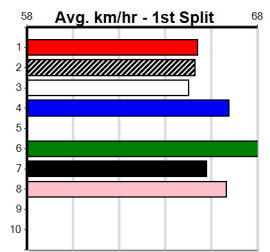

HUME CUPHT3

Distance: 600m, Race Type: S/E Heat, Total Prizemoney: $10,375
1st: $7,000, 2nd: $2,150, 3rd: $1,075, 4th: $150

Watchdog Tips: [ ] [ ] [ ] [ ] Bet: [ ]

Form Box Wgt Dist Track Date Time BON Margin 1st/2nd (Time) PIR Checked Comment W/R Split 1 S/P Grade

IRMA PINCE [4]
BK Bitch Dec-20 Sire: BERNARDO Dam: ROLANDA HOOCH
Owner(s): BAG OF LOLLYS (SYN), L Cockerell, I Cockerell, M Dopper
Trainer: Ian Cockerell (Buckley)
Winning Distances: < 300m (0) 300 - 399m (0) 400 - 499m (4) 500 - 599m (5) 600 - 699m (1) > 700m (0)
Winning Weights: 29.0(1) 29.4(1) 29.5(1) 29.6(1) 29.7(2) 29.8(3) 29.9(1)
1st (1) 29.5 515 SAN R9 05-Sep-24 29.46 29.33 3.5L BANJO ONE STRING (29.70) Q/3321 . . . 5.17 $8.50 5
3rd (1) 29.6 525 MEA R11 14-Sep-24 30.73 29.70 7.00L PAW OSWALD (30.24) M/6654 . . . 5.24 $4.60 5
7th (2) 29.7 530 APK R2 19-Sep-24 31.06 30.35 9.50L NOT WITHOUT (30.41) . . . 5.59 $16.00 X45
3rd (5) 29.8 525 MEP R6 25-Sep-24 30.25 29.64 9.00L BLUE KERMAR (29.64) M/7765 . . . 5.20 $37.10 5
6th (5) 30.1 595 SAN R7 03-Oct-24 34.57 34.12 6.50L FRED ROSE (34.12) M/7666 . . . 9.54 $23.30 X45
3rd (1) 29.7 595 SAN R3 17-Oct-24 34.56 34.48 1.25L RAVEN PETER (34.48) Q/2222 . . . 9.27 $6.30 X45
3rd (4) 29.7 595 SAN R9 24-Oct-24 34.41 34.13 4.00L WERRIS BALE (34.13) M/4333 . . . 9.39 $30.50 X45
7th (2) 29.5 595 SAN R4 31-Oct-24 34.97 34.30 8.00L WILD CASH (34.42) M/4677 . . . 9.37 $8.30 X45
Last 3 wins NOT included above
1st (8) 29.9 515 SAN R11 21-Dec-23 29.73 29.52 0.75L HIGHLY ALERT (29.77) M/6432 . . . 5.30 $25.90 5
1st (3) 29.7 600 MEA R6 16-Mar-24 34.62 34.42 1.5L SO CERTAIN (34.72) M/4422 . . SW . 9.17 $23.00 5
1st (4) 29.7 595 SAN R10 04-Apr-24 34.49 34.39 0.75L VOICE OF THUNDER (34.53) M/3322 . . . 9.43 $14.30 5

Box History table with columns Bx, 1st, 2nd, 3rd, 4th, 5th, 6th, 7th, 8th and Prize Best Starts Trk/Dts APM