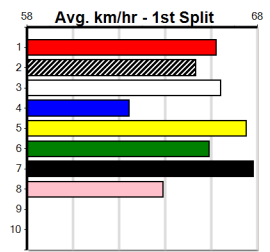

Sire: Dam:
Owner(s):
Trainer:
Winning Distances: < 300m (0) 300 - 399m (0) 400 - 499m (0) 500 - 599m (0) 600 - 699m (0) > 700m (0)
Winning Weights:
Box History

HUME CUPHT4

Distance: 600m, Race Type: S/E Heat, Total Prizemoney: \$10,375
1st: \$7,000, 2nd: \$2,150, 3rd: \$1,075, 4th: \$150