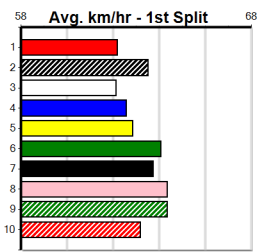

1
6:52PM

(VIC time)

Distance: 525m, Race Type: Grade 7, Total Prizemoney: $8,785
1st: $5,900, 2nd: $1,820, 3rd: $915, 4th: $150

Watchdog Tips: ☐ ☐ ☐ ☐ ☐ **Bet:** ☐

Form	Box	Wgt	Dist	Track	Date	Time	BON	Margin	1st/2nd (Time)	PIR	Checked	Comment	WR	Split 1	S/P	Grade

1

KIWI KENJI [7]
BK Bitch Jan-23 Sire: FERNANDO BALE Dam: LALA KIWI
Owner(s): J Dailly Trainer: Thomas Dailly (Anakie)
Winning Distances: < 300m (0) 300 - 399m (0) 400 - 499m (1) 500 - 599m (0) 600 - 699m (0) > 700m (0)
Winning Weights: 26.3(1)

4th (3)	25.9	450	BAL	R3	02-Oct-24	25.90	25.12	8.00L	CARUGGI (25.37)	S/764				6.97	$5.40	M
2nd (1)	26.1	450	BAL	R1	09-Oct-24	25.86	25.19	7.50L	KIWI HARRY (25.37)	S/742				6.82	$10.40	M
2nd (6)	26.3	450	BAL	R2	16-Oct-24	25.97	25.02	2.75L	ZIPPING PFEIFFER (25.78)	S/542				6.81	$13.20	M
1st (8)	26.3	450	BAL	R1	23-Oct-24	25.47	24.99	3.75L	PAW ALLEY (25.72)	M/221				6.72	$2.20	M
2nd (4)	26.3	450	BAL	R3	30-Oct-24	25.79	25.27	1.00L	TINKER LEE (25.72)	S/421				6.67	$8.40	7

Last 3 wins NOT included above

Box History

Bx	1st	2nd	3rd	4th	5th	6th	7th	8th
1		1						
2								
3				1				
4	1							
5								
6		1						
7								
8	1							

Prize Best	$3395.00
Starts	F5H
Trk/Dts	5-1-3-0
APM	0-0-0-0
	3395

2

KIWI JAY [7]
BK Bitch Jan-23 Sire: FERNANDO BALE Dam: LALA KIWI
Owner(s): DAILLY GREYHOUND FARMS (SYN), G Dailly, T Dailly Trainer: Thomas Dailly (Anakie)
Winning Distances: < 300m (0) 300 - 399m (0) 400 - 499m (0) 500 - 599m (1) 600 - 699m (0) > 700m (0)
Winning Weights: 27.5(1)

2nd (6)	27.5	450	BAL	R3	02-Oct-24	25.66	25.12	4.25L	CARUGGI (25.37)	M/222				6.78	$11.20	M
6th (2)	27.7	450	BAL	R1	09-Oct-24	26.21	25.19	12.00	KIWI HARRY (25.37)	M/456				6.76	$4.00	M
4th (4)	27.7	450	BAL	R2	16-Oct-24	26.15	25.02	5.50L	ZIPPING PFEIFFER (25.78)	M/334				6.78	$4.40	M
2nd (7)	27.6	450	BAL	R2	23-Oct-24	25.84	24.99	4.50L	PAW CRAFTER (25.54)	Q/333				6.66	$3.30	M
1st (3)	27.5	515	SAP	R1	28-Oct-24	29.79	29.42	1.75L	SCOTCH TIME (29.91)	M/1111				5.18	$2.90	M

Last 3 wins NOT included above

Box History

Bx	1st	2nd	3rd	4th	5th	6th	7th	8th
1								
2								
3	1							
4				1				
5								
6		1						
7		1						
8								

Prize Best	$3015.00
Starts	F5H
Trk/Dts	5-1-2-0
APM	0-0-0-0
	3015

3

CHEEKY DEED (NSW) [7]
BK Dog Jan-23 Sire: ALLEN DEED Dam: STILTON CHEEKY
Owner(s): J Bolwell Trainer: Mark Johnson (Ross Creek)
Winning Distances: < 300m (0) 300 - 399m (1) 400 - 499m (0) 500 - 599m (0) 600 - 699m (0) > 700m (0)
Winning Weights: 34.2(1)

1st (1)	34.2	390	BAL	R1	16-Oct-24	22.33	21.97	4.00L	MINH JACK (22.61)	Q/11				8.53	$5.50	M

Last 3 wins NOT included above

Box History

Bx	1st	2nd	3rd	4th	5th	6th	7th	8th
1	1							
2								
3								
4								
5								
6								
7								
8								

Prize Best	$1680.00
Starts	F5H
Trk/Dts	1-1-0-0
APM	0-0-0-0
	1680