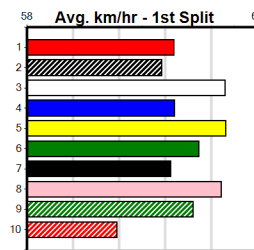

11
10:18PM

(VIC time)

Distance: 525m, Race Type: Grade 5, Total Prizemoney: $8,785
1st: $5,900, 2nd: $1,820, 3rd: $915, 4th: $150

Watchdog Tips:

Bet:

Form Box	Wgt	Dist	Track	Date	Time	BON	Margin	1st/2nd (Time)	PIR	Checked	Comment	WR	Split 1	S/P	Grade

1

SHANLYN SCOUT [5]

BE Dog May-21 **Sire: SENNACHIE** **Dam: SHANLYN GEORGIE** **Trainer: Lisa Delbridge (Balliang)**

Owner(s): L Larsen
Winning Distances: < 300m (0) 300 - 399m (0) 400 - 499m (4) 500 - 599m (3) 600 - 699m (0) > 700m (0)
Winning Weights: 32.6(1) 32.7(2) 32.8(2) 32.9(2)

3rd (6)	32.5	410	HOR	R10	17-Sep-24	23.47	23.11	5.50L NATALIE BALE (23.11)	M/45	.	SW	.	10.52	$2.70	5
4th (4)	32.9	410	HOR	R9	24-Sep-24	23.66	22.93	3.00L NUMEROUS (23.47)	M/77	.	.	.	10.78	$3.60	5H
2nd (6)	32.9	460	GEL	R10	04-Oct-24	25.96	25.69	1.00L XOEL BALE (25.90)	M/752	.	.	.	6.80	$4.50	5
2nd (1)	33.0	450	BAL	R8	09-Oct-24	25.22	25.19	0.50L ZIPPING MINAJ (25.19)	M/222	.	.	.	6.63	$12.30	X45
1st (3)	32.9	460	GEL	R8	18-Oct-24	26.13	26.00	0.75L PAW REX (26.17)	M/222	.	SW	.	6.72	$3.10	5
3rd (6)	32.8	525	MEP	R6	23-Oct-24	30.23	29.89	5.00L NICKI WHOOP (29.89)	M/6444	.	.	.	5.23	$18.00	5H
3rd (7)	32.6	525	MEA	R11	26-Oct-24	30.07	29.65	2.00L BARBIE ZEAL (29.93)	M/2333	.	.	.	5.07	$7.10	5
7th (3)	32.8	525	MEP	R7	30-Oct-24	30.69	29.86	12.00L COLAC KID (29.86)	M/6777	.	.	.	5.31	$8.60	5F

Last 3 wins NOT included above

1st (4)	32.8	435	SLE	R5	21-Apr-24	24.40	24.40	2.25L BANJO ONE STRING (24.54)	M/211	.	.	.	5.27	$6.00	X45
1st (6)	32.7	485	HOR	R7	07-May-24	27.15	27.15	1.00L BACK TO SCRATCH (27.21)	Q/111	.	.	.	6.54	$3.70	5H
1st (2)	32.7	425	BEN	R11	13-Sep-24	24.10	23.70	1.00L KELLY JANE (24.17)	M/333	.	.	.	6.66	$2.90	5

Box History

Bx	1st	2nd	3rd	4th	5th	6th	7th	8th
1			3	3	3			
2	1	1						
3	2	3						
4	1	1	2	2		1	1	1
5		1						1
6	1	2	3					
7	1	3	3	2	1	1		
8	1		3	3	1			

Prize Best Starts Trk/Dts APM
$36360.63
30.07(7)-26/10/24
55-7-14-14
16-3-1-5
11138