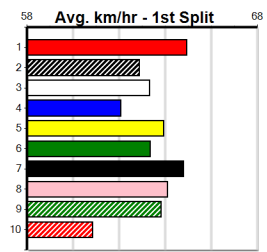

VALE ROSEMARY DEVAUX

Distance: 525m, Race Type: Grade 6, Total Prizemoney: $8,785
1st: $5,900, 2nd: $1,820, 3rd: $915, 4th: $150

Watchdog Tips:

Bet:

Table with columns: Form Box, Wgt, Dist, Track, Date, Time, BON, Margin, 1st/2nd (Time), PIR, Checked, Comment, WR, Split 1, S/P, Grade

TINKER LEE [6]
BD Dog Jan-22 Sire: FERNANDO BALE Dam: TINKER MARY
Owner(s): Burns Racing (SYN), C Burns, J Burns
Trainer: Craig Burns (Balliang)
Winning Distances: < 300m (0) 300 - 399m (1) 400 - 499m (1) 500 - 599m (0) 600 - 699m (0) > 700m (0)
Winning Weights: 32.0(1) 32.2(1)
Race results table with columns: F, (6), (7), (8), (9), (10), WBL, R, Date, Time, BON, Margin, Sire, Dam, PIR, Checked, Comment, WR, Split 1, S/P, Grade
Box History table with columns: Bx, 1st, 2nd, 3rd, 4th, 5th, 6th, 7th, 8th
Prize Best Starts Trk/Dts APM

TAPPET (SA)[6]
BK Dog Jun-22 Sire: TOMMY SHELBY Dam: KISSES FOR CHLOE
Owner(s): P Bouchier
Trainer: Patrick Bouchier (Dennington)
Winning Distances: < 300m (0) 300 - 399m (0) 400 - 499m (1) 500 - 599m (1) 600 - 699m (0) > 700m (0)
Winning Weights: 37.0(1) 37.7(1)
Race results table with columns: 2nd, 3rd, 4th, 5th, 6th, 7th, 8th, WBL, R, Date, Time, BON, Margin, Sire, Dam, PIR, Checked, Comment, WR, Split 1, S/P, Grade
Box History table with columns: Bx, 1st, 2nd, 3rd, 4th, 5th, 6th, 7th, 8th
Prize Best Starts Trk/Dts APM

COCONUT CARTER [6]
BK Dog May-22 Sire: EBBY JET POWER Dam: COCONUT MISS
Owner(s): P Gabriel
Trainer: Peter Gabriel (Toolern Vale)
ENG SHP 2024-11-01
Winning Distances: < 300m (0) 300 - 399m (0) 400 - 499m (2) 500 - 599m (0) 600 - 699m (0) > 700m (0)
Winning Weights: 34.7(2)
Race results table with columns: 3rd, 4th, 5th, 6th, 7th, 8th, WBL, R, Date, Time, BON, Margin, Sire, Dam, PIR, Checked, Comment, WR, Split 1, S/P, Grade
Box History table with columns: Bx, 1st, 2nd, 3rd, 4th, 5th, 6th, 7th, 8th
Prize Best Starts Trk/Dts APM

EXTINCT [6]
RF Bitch Sep-22 Sire: ASTON RUPEE Dam: DISTINCT
Owner(s): N De la roche
Trainer: John Delaroché (Cranbourne Nort)
Winning Distances: < 300m (0) 300 - 399m (0) 400 - 499m (1) 500 - 599m (1) 600 - 699m (0) > 700m (0)
Winning Weights: 25.5(1) 25.8(1)
Race results table with columns: F, 5th, 2nd, 1st, 5th, 1st, 7th, 3rd, WBL, R, Date, Time, BON, Margin, Sire, Dam, PIR, Checked, Comment, WR, Split 1, S/P, Grade
Box History table with columns: Bx, 1st, 2nd, 3rd, 4th, 5th, 6th, 7th, 8th
Prize Best Starts Trk/Dts APM

PAW GORDY [6]
BD Dog Jan-23 Sire: YOZO BALE Dam: KNICKS BALE
Owner(s): B Wheeler
Trainer: Correy Grenfell (Anakie)
Winning Distances: < 300m (0) 300 - 399m (0) 400 - 499m (2) 500 - 599m (0) 600 - 699m (0) > 700m (0)
Winning Weights: 35.1(1) 35.2(1)
Race results table with columns: 2nd, 2nd, 3rd, 2nd, 1st, 1st, 4th, 6th, WBL, R, Date, Time, BON, Margin, Sire, Dam, PIR, Checked, Comment, WR, Split 1, S/P, Grade
Box History table with columns: Bx, 1st, 2nd, 3rd, 4th, 5th, 6th, 7th, 8th
Prize Best Starts Trk/Dts APM