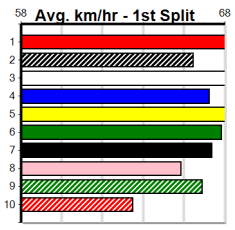

Watchdog Tips:

2

4

7

6

Bet:

Win 2

Main table containing race details for 10 races, including horse names, trainers, odds, and winning boxes.

SPORTSBET MELBOURNE CUP HT6

Distance: 515m, Race Type: S/E Heat, Total Prizemoney: \$14,800
1st: \$10,000, 2nd: \$3,000, 3rd: \$1,500, 4th: \$300

10

9:48PM

(VIC time)

LAKEVIEW EMILY (1) is a star front running speedster and she was simply devastating at The Meadows last time out. GRAND TOURER (2) can push up the track but he should be able to follow the red through early on. WARM COCKLES (7) may be value

Watchdog Tips:

1

2

7

8

Bet:

Win 1

Main table containing race details for 10 races. Each race entry includes horse name, trainer, odds, and a 'Winning Boxes' table. Races include Lakeview Emily, Grand Tourer, Inconspicuous, Matt Loch, Miss Envy, Werris Bale, Warm Cockles, Tim Zoo, Shayna Bale, and Holden Bale.