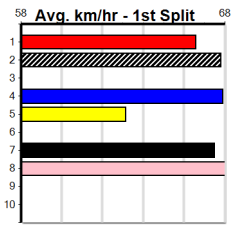

Suggested Quaddie:

- 1st Leg: 2,5,6 2nd Leg: 1,2,8
- 3rd Leg: 1 4th Leg: 2,5,6
- Cost: \$50 for 185.19%

Average Winning Time:

Distance	Grade	Avg. Time
515m	S/E Heat	29.46
715m	S/E Heat	41.87

Track Record:

Distance	Time	Greyhound	Date Set
515m	28.790	ASTON RUPEE	09-Sep-21
595m	33.562	COLLINDA PATTY	15-Aug-21
715m	41.157	HERE'S TEARS	30-Jan-20

Mobile Form Guide

Sandown

SPORTSBET BOLD TREASE HT1

Distance: 715m, Race Type: S/E Heat, Total Prizemoney: \$14,800
1st: \$10,000, 2nd: \$3,000, 3rd: \$1,500, 4th: \$300