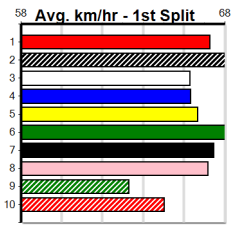

SPORTSBET MELBOURNE CUP HT5

Distance: 515m, Race Type: S/E Heat, Total Prizemoney: \$14,800
1st: \$10,000, 2nd: \$3,000, 3rd: \$1,500, 4th: \$300

9

9:27PM

(VIC time)

EXPLICIT (2) is arguably the best sprinter on the planet at present and he will be carving out time on the arm. FRED ROSE (4) is Mr. Consistent and he is a good anchor for top 4 in a SRM. PASS THE BUCK (7) has the motor and just needs to step