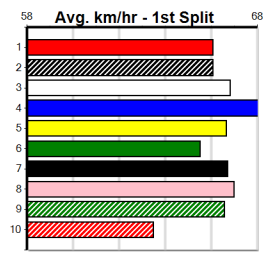

SPORTSBET MELBOURNE CUP HT7

Distance: 515m, Race Type: S/E Heat, Total Prizemoney: $14,800
1st: $10,000, 2nd: $3,000, 3rd: $1,500, 4th: $300

ZIPPING KAI (5) turned in a big performance at The Meadows and he can come out running at times. GOOD ODDS COBBER (4) was a gutsy winner here last week and he should be able to find the rail early. BLUE KERMARO (3) just needs to step

Watchdog Tips: 5 4 3 2 Bet: Win 5

MEPUNGA SMOKEY [3] Huge talent but will push up the track, too risky $6.00
Owner(s): B Smith
Sire: BARCIA BALE Dam: MEPUNGA ISLA
Trainer: Jeffrey Britton (Anakie)
Winning Distances: < 300m (0) 300 - 399m (0) 400 - 499m (4) 500 - 599m (14) 600 - 699m (1) > 700m (0)
Box History table and Prize Best information.

SUCCEED [4] Hard to follow but has the motor, place value $10.00
Owner(s): K Cottrell
Sire: FERNANDO BALE Dam: NAUGHTY CAZZA
Trainer: Kayla Cottrell (Pearcedale)
Winning Distances: < 300m (0) 300 - 399m (0) 400 - 499m (5) 500 - 599m (6) 600 - 699m (3) > 700m (0)
Box History table and Prize Best information.

BLUE KERMARO (NSW)[4] MDC champ, can ping the lids, big threat $3.40
Owner(s): B Peart
Sire: BARCIA BALE Dam: KERMARO
Trainer: Joshua Formosa (Anakie)
Winning Distances: < 300m (0) 300 - 399m (0) 400 - 499m (1) 500 - 599m (8) 600 - 699m (0) > 700m (0)
Box History table and Prize Best information.

GOOD ODDS COBBER (NSW) Gutsy winner last week, can cross and lead, danger $3.20
Owner(s): T Hurst
Sire: FERNANDO BALE Dam: GOOD ODDS MEGHAN
Trainer: Glenn Rounds (Devon Meadows)
Winning Distances: < 300m (0) 300 - 399m (3) 400 - 499m (5) 500 - 599m (19) 600 - 699m (0) > 700m (0)
Box History table and Prize Best information.

ZIPPING KAI (NSW)[4] Big effort last time, can come out running, yes $7.50
Owner(s): Hallinan Hallinan (SYN), M Hallinan, F Hallinan
Sire: ZACK MONELLI Dam: ZIPPING SAMARA
Trainer: Thomas Dailly (Anakie)
Winning Distances: < 300m (0) 300 - 399m (0) 400 - 499m (1) 500 - 599m (6) 600 - 699m (1) > 700m (0)
Box History table and Prize Best information.