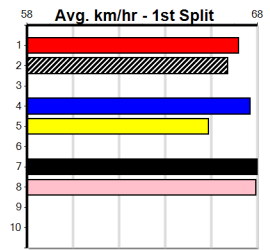

Watchdog Tips: 1 5 2 8 Bet: Trifecta 1,5/1,2,5/1,2,5,8 (\$10 - 125%)

Table with columns: Form Box, Wgt, Dist, Track, Date, Time, BON, Margin, 1st/2nd (Time), PIR, Checked, Comment, WR, Split 1, S/P, Grade