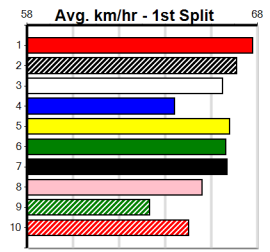

SPORTSBET MELBOURNE CUP HT8

Distance: 515m, Race Type: S/E Heat, Total Prizemoney: $14,800
1st: $10,000, 2nd: $3,000, 3rd: $1,500, 4th: $300

HOTEL WHISKY ONE (5) isn't the most talented in the race but he will hit the ground running and he will give them something to catch. ZIPPING HOPKINS (4) is a powerful type and he should get a nice run through at the first bend.

Watchdog Tips: 5 4 3 2 Bet: Win 5

STORMY DAY [4] G1 winner but is down on his best form, risky $10.00
Owner(s): LOW FLYING (SYN), D Heathcote, J Sharp
Trainer: Jason Sharp (Lara)

DEADLY AVENGER [4] Star on the rise, toughest test, keep safe $4.80
Owner(s): R Oppenhuus
Trainer: George Borg (Maryborough)

BIG ENERGY (WA)[1] Back to his best but needs to step, threat $2.20
Owner(s): Firing In Ten (SYN), K Moore, Y Ramphal, S Bayford, D Curtis, T Onn, D Fardig, J Nocen, M Rome
Trainer: Jacqueline Greenough (Pearcedal)

ZIPPING HOPKINS (NSW)[3] Powerful type, gets a nice run through, danger $10.00
Owner(s): Hallinan Hallinan (SYN), M Hallinan, F Hallinan
Trainer: Brooke Ennis (Avalon)

HOTEL WHISKY ONE (QLD)[4] Looks the leader, will run 29.20, may be enough $4.50
Owner(s): Team Smartee's (SYN), M Vincent, S Nothdurft
Trainer: Anthony Azzopardi (Rowsley)

1

2

3

4

5