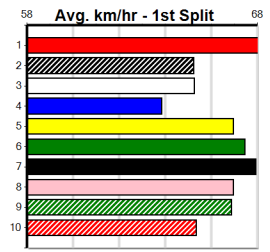

SPORTSBET MELBOURNE CUP HT2

Distance: 515m, Race Type: S/E Heat, Total Prizemoney: $14,800
1st: $10,000, 2nd: $3,000, 3rd: $1,500, 4th: $300

HECTOR FAWLEY (2) was a tad disappointing last week, however the speed map suits in this and he can pick them off late. SUNSET FRAZIER (1) was a gutsy winner here last week and he may be able to hold the lead. EXCAVATION (8) is a risk from the draw

Watchdog Tips: 2 1 8 5 Bet: Win 2

SUNSET FRAZIER (WA)[4] Gutsy winner last week, drawn to lead, main danger $6.50
WBK Dog Mar-22 Sire: SUNSET SPITFIRE Dam: SUNSET OCTAVIA
Trainer: Jeffrey Britton (Anakie)
Winning Distances: < 300m (0) 300 - 399m (0) 400 - 499m (2) 500 - 599m (14) 600 - 699m (0) > 700m (0)
Winning Weights: 34.6(4) 34.9(1) 35.0(1) 35.1(2) 35.2(2) 35.6(2) 36.0(2) 36.2(1) 36.4(1)

HECTOR FAWLEY [3] Loves this circuit, strong in the run home, yes $4.80
BE Dog Dec-20 Sire: BERNARDO Dam: ROLANDA HOOCH
Trainer: Lisa Cockerell (Buckley)
Winning Distances: < 300m (0) 300 - 399m (0) 400 - 499m (0) 500 - 599m (22) 600 - 699m (4) > 700m (0)
Winning Weights: 33.5(1) 33.6(3) 33.7(2) 33.8(3) 33.9(6) 34.0(6) 34.1(2) 34.2(2) 34.3(1)

PAW PETROV (NSW)[4] Shows promise, toughest test, prefer to watch $14.00
BK Dog Nov-22 Sire: FERAL FRANKY Dam: DYNA WINTER
Trainer: Mark Delbridge (Balliang)
Winning Distances: < 300m (0) 300 - 399m (0) 400 - 499m (0) 500 - 599m (5) 600 - 699m (0) > 700m (0)
Winning Weights: 31.5(1) 31.6(1) 32.0(3)

HE SHINES [5] Big talent but can find bother, prefer others $41.00
BK Dog Jan-22 Sire: SHIMA SHINE Dam: AMARA LUCY
Trainer: David Kerr (Caldermeade)
Winning Distances: < 300m (0) 300 - 399m (0) 400 - 499m (6) 500 - 599m (1) 600 - 699m (0) > 700m (0)
Winning Weights: 31.2(1) 32.1(1) 32.4(2) 32.7(1) 32.8(2)

BLUE GOOSE BOY [5] Better for the run here last time, may be value $10.00
BE Dog Jun-21 Sire: BEAST UNLEASHED Dam: ZIPPING KELLY
Trainer: Graeme Jose (Catani)
Winning Distances: < 300m (0) 300 - 399m (0) 400 - 499m (4) 500 - 599m (10) 600 - 699m (0) > 700m (0)
Winning Weights: 35.2(1) 35.3(1) 35.4(5) 35.5(2) 35.6(2) 35.7(1) 35.8(2)

1

2

3

4

5