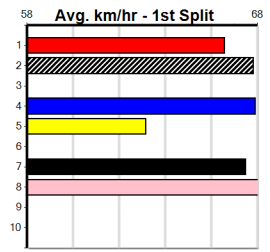

SPORTSBET BOLD TREASE HT1

1

6:35PM

(VIC time)

Distance: 715m, Race Type: S/E Heat, Total Prizemoney: $14,800
1st: $10,000, 2nd: $3,000, 3rd: $1,500, 4th: $300

ETHANOL WATER (7) is a gifted speedster and she regained some much needed confidence when placed here last week. LETHAL SNIPER (5) is a genuine star on the rise and he just needs a clear crack mid race. REITERATE (4) can set a cracking pace.

Watchdog Tips: **7** **5** **4** **8** **Bet:** **Win 7**

1

PAYBACK [5] **Honest type but likely to need it easier, tested** **$14.00**
BD Bitch Jun-22 Sire: HANDSOME PRINCE Dam: PAY CALL
Owner(s): Quaddie Boys (SYN), C Payne, C Hockey, P Joice, A Northridge
Winning Distances: < 300m (0) 300 - 399m (0) 400 - 499m (0) 500 - 599m (2) 600 - 699m (3) > 700m (1)
Winning Weights: 26.9(1) 27.2(1) 27.3(1) 27.4(3)
4th (6) 27.3 730 MEA R6 21-Sep-24 43.22 42.90 4.50L GALACTIC SPARTAN (42.90) M/6664 . . . SW . . . 5.15 $22.20 X45
6th (5) 27.2 715 SAN R9 26-Sep-24 42.40 41.92 7.00L GALACTIC SPARTAN (41.92) M/4446 . . . . . 6.33 $33.90 X45
5th (3) 27.3 600 MEA R8 12-Oct-24 34.92 34.60 4.75L PAW YASMIN (34.60) S/6666 . . . . . 9.18 $16.00 X45
1st (6) 27.4 600 MEP R6 16-Oct-24 34.72 34.58 6.00L PAW ERINA (35.11) M/6331 . . . . . 9.36 $3.80 RWH
2nd (5) 26.9 600 MEA R5 26-Oct-24 34.97 34.60 2.00L LANFRANCO (34.84) S/7542 . . . . . 9.58 $4.20 RWF
3rd (7) 27.3 595 SAN R4 31-Oct-24 34.56 34.30 2.25L WILD CASH (34.42) S/7754 . . . . . 9.48 $13.70 X45
4th (4) 27.3 730 MEA R9 04-Nov-24 43.29 42.40 13.00 CANYA AMY (42.40) M/5554 . . . . . 5.18 $7.10 X45
5th (7) 27.1 730 MEA R4 09-Nov-24 42.92 42.63 4.25L SHAKE AND BAKE (42.63) M/4665 . . . . . 5.10 $17.10 X45
Last 3 wins NOT included above
1st (1) 27.2 600 MEP R4 26-Jun-24 34.66 34.66 3.00L LIVEABLE (34.86) M/1111 . . . . . 9.22 $1.90 X67
1st (1) 27.4 730 MEP R5 31-Jul-24 43.19 43.19 1.25L LANFRANCO (43.27) M/2111 . . . SW . . . 5.08 $2.60 RW
1st (1) 27.3 640 SLE R5 11-Aug-24 37.11 37.11 1.25L FLYING DINAR (37.18) M/3211 . . . SW . . . 6.29 $3.50 RW
Trainer: Terrence Reid (Yuroke)

2

SKYE MONELLI (WA)[5] **Talented but trial here was just steady, place** **$7.50**
WBD Bitch Mar-21 Sire: ORSON ALLEN Dam: LEISEL MONELLI
Owner(s): S Wells
Winning Distances: < 300m (0) 300 - 399m (0) 400 - 499m (1) 500 - 599m (2) 600 - 699m (2) > 700m (9)
Winning Weights: 25.9(2) 26.0(2) 26.1(1) 26.2(2) 26.3(2) 26.4(1) 26.5(1) 26.6(1) 26.8(1) 27.2(1)
3rd (8) 25.8 600 BGC R8 30-Sep-24 35.46 35.17 4.25L JEREMIAH FIRE (35.17) 64 64 10.16 $18.00 X45
2nd (4) 26.0 600 BGC R7 07-Oct-24 35.63 34.76 13.00 HARA'S LUNA (34.76) 65 65 10.38 $3.40 5
2nd (7) 25.9 710 BGC R2 10-Oct-24 42.38 42.33 0.75L FIRST PICKED (42.33) 54 54 16.37 $3.70 FFA
1st (4) 26.0 710 BGC R4 17-Oct-24 42.10 42.10 4.00L SHINE A LIGHT (42.38) 32 32 16.25 $1.45 FFA
1st (5) 26.0 710 BGC R3 24-Oct-24 42.14 42.14 3.25L SPRINGTIME ROSE (42.37) 43 43 16.25 $1.45 FFA
6th (6) 26.1 630 IPS R3 31-Oct-24 37.79 36.95 4.50L PRIM AND PRECISE (37.47) 87 87 11.64 $5.50 SH
8th (6) 26.2 630 IPS R4 07-Nov-24 38.27 36.91 12.00 BORN TO RAVE (37.47) 77 77 11.83 $4.60 X45
ET (-) 26 595 SAN 15-Nov-24 34.75 0.01L Trial Cleared M . . . 1of1 . . . . . ET
Last 3 wins NOT included above
1st (4) 26.4 721 NOR R4 27-Jun-24 42.53 42.53 4.50L WARM REGARDS (42.85) 53331 Sxtic53331 S 17.41 $2.50 FFA
1st (8) 25.9 721 NOR R4 15-Aug-24 42.44 42.44 5.50L PENNY MAGIC (42.82) 54331 M5433c1 . . . $3.20 FFA
1st (2) 25.9 652 MAN R9 23-Aug-24 36.89 36.89 0.25L ALL ABOUT COAL (36.91) 3222 M3c222 14.40 $2.10 FFA
Trainer: Brooke Ennis (Avalon)