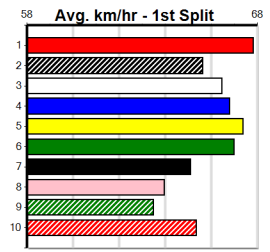

SPORTSBET MELBOURNE CUP HT3

Distance: 515m, Race Type: S/E Heat, Total Prizemoney: $14,800
1st: $10,000, 2nd: $3,000, 3rd: $1,500, 4th: $300

SMOOTH PLANE (1) is one of the most underrated chasers in work and he is drawn to get every chance tonight. WILLA BALE (2) powered to the line at The Meadows and she may be the value runner. CHAMPAGNE CUDDLE (5) can come out running

Watchdog Tips: 1 2 5 7 Bet: Trifecta 1/2,5,7/2,5,7,8 ($10 - 111.11%)

SMOOTH PLANE [1] All star, gets the gun run, hard to hold out $2.20
Owner(s): DAILLY GREYHOUND FARMS (SYN), G Dailly, T Dailly
Trainer: Thomas Dailly (Anakie)
Box History table and race details.

WILLA BALE (NSW)[5] Strong effort to score last time, may be value $12.00
Owner(s): B Wheeler
Trainer: Correy Grenfell (Anakie)
Box History table and race details.

DENISON FRISBY [4] *** SCRATCHED *** $26.00
Owner(s): BAG OF LOLLYS (SYN), L Cockerell, I Cockerell, M Dopfer
Trainer: Ian Cockerell (Buckley)
Box History table and race details.

MAKE NO PROMISE [2] Former star, a few lengths off his best, tested $10.00
Owner(s): BARTOLO AND EARL (SYN), R Bartolo, C Earl, G Bartolo
Trainer: Paul Bartolo (Littler River)
Box History table and race details.

CHAMPAGNE CUDDLE [5] Comes out running, can lead them up, threat $8.00
Owner(s): T Jose
Trainer: Graeme Jose (Catani)
Box History table and race details.