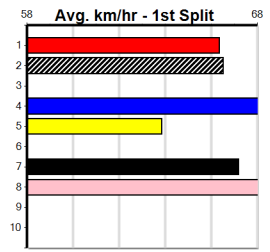

SPORTSBET BOLD TREASE HT4

4

7:38PM

(VIC time)

Distance: 715m, Race Type: S/E Heat, Total Prizemoney: $14,800
1st: $10,000, 2nd: $3,000, 3rd: $1,500, 4th: $300

BLACK SILENCER (2) is a gifted chaser when right and he can make amends for his defeat at The Meadows. CANYA ALL CLASS (1) captured the G1 Topgun and he will continue to get better with more racing over this journey.

Watchdog Tips: 2 1 8 4 Bet: Win 2

CANYA ALL CLASS (NSW)[4] G1 Topgun champ, will get stronger, big danger $1.90
BK Dog Apr-22 Sire: SHIMA SHINE Dam: SPRITLEY EBONY
Owner(s): Lalli Cremona (SYN), F Cremona, J Hopkins, C Smith, N Lalli
Trainer: Jessica Hopkins (Junction Village)

BLACK SILENCER [3] Gets the gun run, gifted chaser, take stopping $4.60
BK Dog Oct-21 Sire: HOOKED ON SCOTCH Dam: GWYDION
Owner(s): Aloisi Dimitriadis (SYN), T Aloisi, I Dimitriadis
Trainer: Kerrie White (Buln Buln East)

*** VACANT BOX ***
Sire: Dam:
Owner(s):
Trainer:

SHAKE AND BAKE [3] Great win last time, major player if steps $4.80
BK Bitch May-22 Sire: SHIMA SHINE Dam: SUPER TORA
Owner(s): Super Tora (SYN), G Farrugia, W Gallagher, S Siegersma, B Schuring
Trainer: Jeffrey Britton (Anakie)

FINNISS JEWEL [5] Just not up to this level, look to others tonight $26.00
BK Bitch Mar-21 Sire: FERNANDO BALE Dam: SUFFRAGETTE
Owner(s): Next Racing (SYN), R Tugwell, L Harris
Trainer: Kayla Cottrell (Pearcedale)