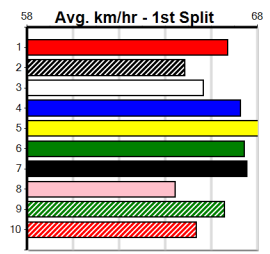

SPORTSBET MELBOURNE CUP HT4

Distance: 515m, Race Type: S/E Heat, Total Prizemoney: $14,800
1st: $10,000, 2nd: $3,000, 3rd: $1,500, 4th: $300

FLYING ZULU (6) is already a G1 winner and he is armed with devastating pace once balanced. ORLI BALE (2) is extremely underrated and he should get a nice run through early on. EPITOMIZE (5) shows promise and he can burn early.

Watchdog Tips: 6 2 5 4 Bet: Box Quinella 2,5,6 ($10 for 333.33%)

Race 1: SEAGULL ROCK [5] Racing well but this class is beyond him, tested $26.00. Includes owner, sire, dam, winning distances, weights, and a detailed box history table.

Race 2: ORLI BALE (NSW)[2] Ultra consistent, gets the gun run, main danger $7.50. Includes owner, sire, dam, winning distances, weights, and a detailed box history table.

Race 3: COLAC KID (SA)[4] Talented but the pace in 4,5 and 6 is a worry $14.00. Includes owner, sire, dam, winning distances, weights, and a detailed box history table.

Race 4: ZIPPING MINAJ (NSW)[5] Can come out running, capable of causing an upset $10.00. Includes owner, sire, dam, winning distances, weights, and a detailed box history table.

Race 5: EPITOMIZE [5] Thrown in the deep end, has pace to burn, threat $6.00. Includes owner, sire, dam, winning distances, weights, and a detailed box history table.