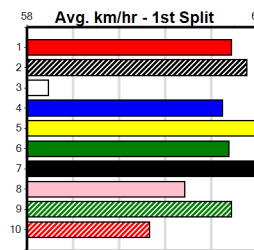

SPORTSBET MELBOURNE CUP HT1

Distance: 515m, Race Type: S/E Heat, Total Prizemoney: $14,800
1st: $10,000, 2nd: $3,000, 3rd: $1,500, 4th: $300

POWER AND GLORY (5) has megastar potential and he will be better for the hit out here last week.
VINCENT BALE (2) is airborne at present and he just needs to step on terms, while ZIPPING
MEGATRON (6) will be charging late.

Watchdog Tips: 5 2 6 4 Bet: Win 5

Horse card for BUDDY MONELLI (WA)[4]. Includes details on sire (ORSON ALLEN), dam (LEISEL MONELLI), owner (QUINSEE QUINSEE), and a list of past race results with dates, times, and distances.

Horse card for VINCENT BALE (NSW)[3]. Includes details on sire (CHRISTO BALE), dam (HELGA BALE), owner (B Wheeler), and a list of past race results.

Horse card for MY ANARCHY BOY [5]. Includes details on sire (SUPERIOR PANAMA), dam (SWEET WATERLOO), owner (INDEFINITE BOND), and a list of past race results.

Horse card for FIELD DAY (NSW)[3]. Includes details on sire (HOOKED ON SCOTCH), dam (MAGICAL MIA), owner (C Field), and a list of past race results.

Horse card for POWER AND GLORY (NSW)[5]. Includes details on sire (HOOKED ON SCOTCH), dam (KWONG MAGIC), owner (J Eastburn), and a list of past race results.