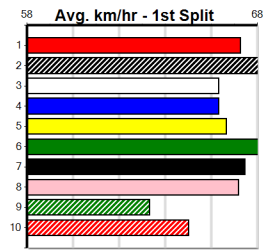

SPORTSBET MELBOURNE CUP HT5

Distance: 515m, Race Type: S/E Heat, Total Prizemoney: $14,800
1st: $10,000, 2nd: $3,000, 3rd: $1,500, 4th: $300

EXPLICIT (2) is arguably the best sprinter on the planet at present and he will be carving out time on the arm. FRED ROSE (4) is Mr. Consistent and he is a good anchor for top 4 in a SRM. PASS THE BUCK (7) has the motor and just needs to step

Watchdog Tips: 2 4 7 6 Bet: Win 2

READ THE ROOM [3] Continues to impress, toughest test, place $12.00
BK Bitch May-22 Sire: FERNANDO BALE Dam: ZIPPING TIFFANY
Owner(s): THE SIP (SYN), J Harradine, T Redmond, W Vassallo
Trainer: Karen Pitt (Pearcedale)

EXPLICIT [2] Superstar, can pounce on the arm, yes $1.90
BK Dog Jan-22 Sire: BERNARDO Dam: BRUEGHELINO
Owner(s): A Tullio
Trainer: Jason Thompson (Pearcedale)

FERNANDO PHIL [5] Every chance last week, needs to lead, risky $10.00
WBEED Dog Jan-22 Sire: FERNANDO BALE Dam: ZOOM OUT
Owner(s): R Magri
Trainer: Michelle Mallia (Avalon)

FRED ROSE [3] Never too far away, anchor in your SRM for top 4 $16.00
WBK Dog Dec-20 Sire: FERNANDO BALE Dam: DASH OF ROSE
Owner(s): S Chignell
Trainer: Jeffrey Chignell (Rosedale)

NANGAR JIM (NSW)[4] Racing well but unlikely to cross early, tested $21.00
F Dog Oct-21 Sire: ASTON DEE BEE Dam: NANGAR SILK
Owner(s): K Bailey
Trainer: Ken Bailey (Bundalaguah)

1

2

3

4

5

Box History table for Read the Room

Box History table for Explicit

Box History table for Fernando Phil

Box History table for Fred Rose

Box History table for Nangar Jim