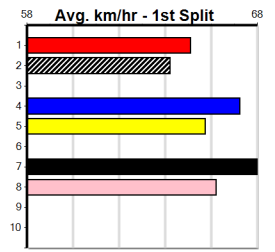

3

7:18PM

(VIC time)

SPORTSBET BOLD TREASE HT3

Distance: 715m, Race Type: S/E Heat, Total Prizemoney: $14,800
1st: $10,000, 2nd: $3,000, 3rd: $1,500, 4th: $300

ELLA'S BABE (4) is one of the hottest staying prospects in the land and she should prove too strong in the run home. DRILL SERGEANT (7) is as honest as they come and he can lead them a merry dance. MEPUNGA INFRARED (2) may be value

Watchdog Tips: 4 7 2 5 Bet: Trifecta 4,7/2,4,7/2,4,5,7 ($10 - 125%)

Form Box Wgt Dist Track Date Time BON Margin 1st/2nd (Time) PIR Checked Comment W/R Split 1 S/P Grade

PIGWIDGEON [5] Far from disgraced last week, can run a drum $12.00
Owner(s): BAG OF LOLLYS (SYN), L Cockerell, I Cockerell, M Dopfer
Trainer: Ian Cockerell (Buckley)
Box History table and Prize Best Starts info.

MEPUNGA INFRARED [5] Still learning but is a nice prospect, value $9.00
Owner(s): B Smith
Trainer: Jeffrey Britton (Anakie)
Box History table and Prize Best Starts info.

*** VACANT BOX ***
Owner(s):
Trainer:
Box History

ELLA'S BABE [5] Potential star, small field suits, go close $1.70
Owner(s): M Alati
Trainer: Brooke Ennis (Avalon)
Box History table and Prize Best Starts info.

FLYING ENVY [5] Talented but is lacking confidence, place best $8.00
Owner(s): T Erenshaw
Trainer: Kim Erenshaw (Junction Village)
Box History table and Prize Best Starts info.

1

2

3

4

5