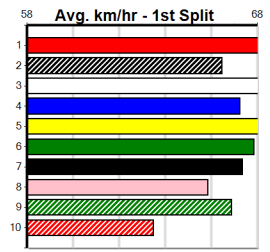

SPORTSBET MELBOURNE CUP HT6

Distance: 515m, Race Type: S/E Heat, Total Prizemoney: $14,800
1st: $10,000, 2nd: $3,000, 3rd: $1,500, 4th: $300

LAKEVIEW EMILY (1) is a star front running speedster and she was simply devastating at The Meadows last time out. GRAND TOURER (2) can push up the track but he should be able to follow the red through early on. WARM COCKLES (7) may be value

Watchdog Tips: 1 2 7 8 Bet: Win 1

LAKEVIEW EMILY [3] Drawn to lead, will get cover from the two, yes $2.20
WBD Bitch Feb-22 Sire: FERNANDO BALE Dam: LAKEVIEW MAISEY
Owner(s): Lakeview kennels (SYN), L Whelan, M Whelan, P Whelan
Trainer: Harley Whelan (Metung)

GRAND TOURER [3] Explodes soon after box rise, danger if steps $4.60
BDW Dog Jan-22 Sire: TOMMY SHELBY Dam: MEPUNGA PRUE
Owner(s): C Smith
Trainer: Kelly Bravo (Freshwater Creek)

INCONSPICUOUS (QLD)[5] Disappointing in his past two, has the talent $10.00
WBD Dog Dec-21 Sire: ORSON ALLEN Dam: COMMON GROUND
Owner(s): W Nicholls
Trainer: Anthony Azzopardi (Rowley)

MATT LOCH [4] Brilliant last week, draw is a worry, place $9.00
BK Dog Dec-21 Sire: AUSSIE INFRARED Dam: STEPPING
Owner(s): M Mallia
Trainer: Michelle Mallia (Avalon)

MISS ENVY (WA)[4] National Sprint champ, pace underneath is a worry $4.80
RBD Bitch Aug-22 Sire: ASTON DEE BEE Dam: MISS AMERICA
Owner(s): S Shinnners
Trainer: Krystal Shinnners (Jarrahdale)

1

2

3

4

5