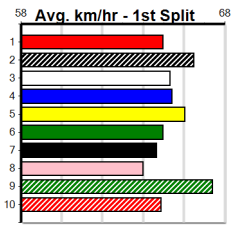

5
7:16PM
(VIC time)

Watchdog Tips: 0 0 0 0 Bet: .