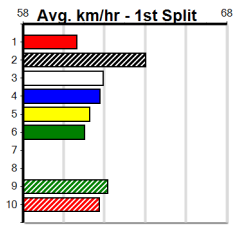

Horsham

DREAMCHASERS - TICKETS ON SALE NO

Distance: 410m, Race Type: Maiden, Total Prizemoney: \$2,535
1st: \$1,680, 2nd: \$520, 3rd: \$260, 4th: \$75

2

6:12PM

(VIC time)

Watchdog Tips:

0 0 0 0