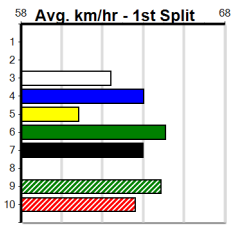

SPORTSBET WE LET THE DOGS OUT

Distance: 410m, Race Type: Maiden, Total Prizemoney: $2,535
1st: $1,680, 2nd: $520, 3rd: $260, 4th: $75

1
5:57PM
(VIC time)

Watchdog Tips: 0 0 0 0 **Bet:** .