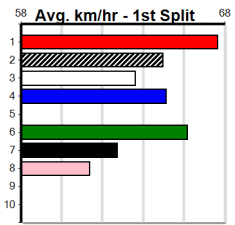

10 * NO RESERVE *****

Trainer:
Owner(s):

1	2	3	4	5	6	7	8
1							
Prize							
Best							
Starts							
Trk/Dst							
APM							

Horsham

10
9:00PM
(VIC time)

WATTS PRICE ACCOUNTANTS

Distance: 410m, Race Type: Grade 6, Total Prizemoney: \$2,925
1st: \$1,950, 2nd: \$600, 3rd: \$300, 4th: \$75