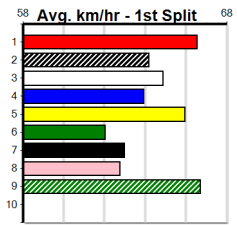

RSN GREY AREAS - WEDNESDAY & FRID

Distance: 485m, Race Type: Grade 5, Total Prizemoney: $3,340
1st: $2,230, 2nd: $690, 3rd: $345, 4th: $75

8

8:12PM

(VIC time)

Watchdog Tips: **0 0 0 0** Bet: **0**