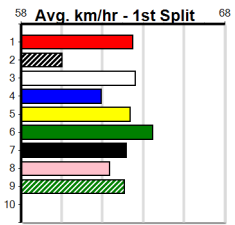

Horsham

SPORTSBET SAME RACE MULTI

Distance: 410m, Race Type: Grade 5 T3, Total Prizemoney: \$2,925
1st: \$1,950, 2nd: \$600, 3rd: \$300, 4th: \$75

12

9:40PM
(VIC time)

Watchdog Tips: **0 0 0 0** Bet: **0**