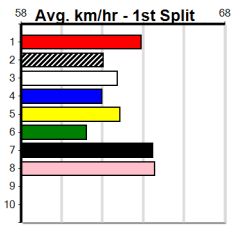

Horsham

ON-SITE ENGINEERING

Distance: 410m, Race Type: Grade 7, Total Prizemoney: $2,925
1st: $1,950, 2nd: $600, 3rd: $300, 4th: $75

9

8:35PM

(VIC time)

Watchdog Tips:

0 0 0 0

Bet:

Form	Box	Weight	Dist	Track	Date	Time	BON	Margin	1st/2nd (Time)	PIR	Checked	Comment	W/R	Split 1	S/P	Grade

1 TIME FOR TEA [7]

BK B Feb-23 FERNANDO BALE CIRCLE OF DREAMS

Trainer: Heather Baxter (Murtoa)

4th (6)	28.5	390	BAL	R2	07-Oct-24	23.26	22.52	4.50	LIMPEL (23.12)	M/33	.	.	.	8.71	$11.80	T3-M
1st (3)	28.0	390	BAL	R2	17-Oct-24	22.56	22.15	0.50	LADY'S PLUM SAUCE (22.59)	Q/11	.	.	.	8.53	$3.30	T3-M
3rd (1)	28.1	410	HOR	R3	29-Oct-24	23.63	23.25	0.50	COBBLE GIBLET (23.60)	Q/11	.	.	.	10.28	$2.50	7
4th (2)	28.2	410	HOR	R4	05-Nov-24	23.49	22.93	5.50	LIMPEL (23.12)	M/33	.	.	.	10.50	$15.10	7

Owner(s): CHAMPAGNE PTN (SYN), S Smith, A Langton

Winning Boxes

1	2	3	4	5	6	7	8
1							
Prize							
Best							
Starts							
Trk/Dst							
APM							

2 DINOSAUR [7]

BK D Jul-23 SH AVATAR FAIRYTALE WISH

Trainer: Chloe Dew (Anakie)

7th (8)	30.4	460	GEL	R4	15-Oct-24	27.25	25.90	9.50	FLY HIGH ZEUS (26.59)	M/577	.	.	.	7.02	$5.80	7
5th (3)	30.3	460	GEL	R7	22-Oct-24	26.73	25.93	9.00	STEADFAST EDDIE (26.10)	M/355	.	.	.	6.79	$14.20	T3-RW
7th (2)	30.3	600	MEA	R1	26-Oct-24	35.50	34.60	8.00	SINGLE LADIES (34.97)	S/7666	.	.	.	9.31	$39.70	RW
6th (6)	30.5	460	GEL	R4	30-Oct-24	26.66	26.09	8.00	SAINTLY HIGHWAY (26.11)	M/676	.	.	.	6.90	$92.10	7

Owner(s): C Capuano

Winning Boxes

1	2	3	4	5	6	7	8
1							
Prize							
Best							
Starts							
Trk/Dst							
APM							

3 SLOANE SQUARE [7]

BK B Dec-21 TOMMY SHELBY CHLOE LOUISE

Trainer: Greg Turnbull (Crowlands)

3rd (1)	27.7	410	HOR	R2	08-Oct-24	24.06	23.26	5.00	LYCOON JILL (23.72)	Q/22	.	.	.	10.53	$12.30	7
7th (7)	27.3	410	HOR	R9	15-Oct-24	24.29	22.86	12.00	NOSEY PARKER (23.49)	M/77	.	.	.	10.79	$60.50	7
7th (3)	27.6	390	BAL	R9	21-Oct-24	23.37	22.03	6.50	DELLE MISTER (22.94)	Q/48	.	.	.	8.70	$70.40	T3-7
5th (6)	27.4	410	HOR	R3	29-Oct-24	24.03	23.25	6.50	COBBLE GIBLET (23.60)	M/77	.	.	.	10.84	$33.00	7

Owner(s): G Turnbull

Winning Boxes

1	2	3	4	5	6	7	8
1							
Prize							
Best							
Starts							
Trk/Dst							
APM							

4 AUSSIE FLAME [7]

LTF B Jan-23 AUSSIE INFRARED FAUN FLAME

Trainer: Cameron Taylor (Neilborough)

6th (4)	27.4	460	GEL	R3	21-Oct-24	26.86	25.87	12.00	QUEEN KIMETTO (26.02)	M/546	.	.	.	6.71	$37.10	M
4th (8)	27.6	450	BAL	R2	28-Oct-24	26.16	25.54	4.50	FANCY FREDA (25.85)	Q/434	.	.	.	6.75	$27.50	T3-M
5th (6)	27.7	450	SHP	R3	31-Oct-24	26.79	25.48	7.00	WHERE TO NEXT (26.32)	Q/176	.	.	.	6.79	$5.40	T3-M
1st (8)	27.7	390	BAL	R2	04-Nov-24	22.94	22.43	1.5L	BUFFALO COWBOY (23.04)	M/34	.	.	.	8.80	$5.60	T3-M

Owner(s): HERE WE GO (SYN), C Jackson, H Taylor

Winning Boxes

1	2	3	4	5	6	7	8
1							
Prize							
Best							
Starts							
Trk/Dst							
APM							

5 MORAINÉ GLORIA [7]

BD B Oct-21 SUPERIOR PANAMA GLORIA BALE

Trainer: Glenn Judd (Noorat)

2nd (2)	27.3	390	WBL	R10	03-Oct-24	22.36	21.93	3.25L	WALTZING BUSTER (22.14)	M/64	.	.	.	8.89	$70.60	X67H
6th (2)	27.3	390	WBL	R10	10-Oct-24	23.73	21.87	19.00L	PAW WHITLEY (22.44)	M/86	.	.	V0	9.15	$15.40	X67F
3rd (8)	27.3	410	HOR	R3	22-Oct-24	23.77	22.99	2.00L	SOMETHING GOOD (23.64)	S/77	.	.	.	10.67	$29.30	7
8th (3)	27.3	400	GEL	R9	01-Nov-24	23.51	22.44	14.00L	LILIN BALE (22.58)	S/88	.	.	.	8.89	$97.00	RW

Owner(s): MORAINÉ (SYN), G Judd, S Judd

Winning Boxes

1	2	3	4	5	6	7	8
1							
Prize							
Best							
Starts							
Trk/Dst							
APM