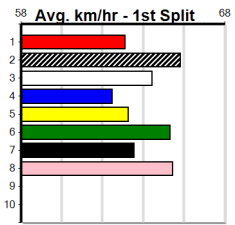

Horsham

CRYMELON KENNELS

Distance: 410m, Race Type: Grade 7, Total Prizemoney: $2,925
1st: $1,950, 2nd: $600, 3rd: $300, 4th: $75

3

6:33PM
(VIC time)

Watchdog Tips: **0 0 0 0** Bet: .