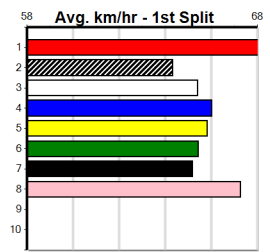

CHS GROUP

Distance: 410m, Race Type: Grade 4, Total Prizemoney: $3,360
1st: $2,250, 2nd: $690, 3rd: $345, 4th: $75

Watchdog Tips: [ ] [ ] [ ] [ ] Bet: [ ]

1 CORTEZ BALE (NSW)[4]
BK Dog Feb-22 Sire: BARCIA BALE Dam: IYLEE BALE
Owner(s): A Gurry
Trainer: Andrea Gurry (Nhili)
Winning Distances: < 300m (0) 300 - 399m (6) 400 - 499m (5) 500 - 599m (0) 600 - 699m (0) > 700m (0)
Winning Weights: 32.2(1) 32.3(1) 32.5(1) 32.8(1) 32.9(1) 33.8(1) 34.0(1) 34.2(1) 34.4(1) 34.5(1) 34.6(1)
Box History table and Prize Best Starts table included.

2 MIGHTY QUINN [4]
BK Dog Nov-21 Sire: SHIMA SHINE Dam: SWIFT CURRENT
Owner(s): SMSK Racing (SYN), S Gunnell, K O'brien, M Crowe, S Crowe
Trainer: Rodney Clark (Echuca Village)
Winning Distances: < 300m (0) 300 - 399m (0) 400 - 499m (6) 500 - 599m (2) 600 - 699m (0) > 700m (0)
Winning Weights: 33.5(1) 33.8(1) 33.9(2) 34.7(1) 34.8(2) 35.1(1)
Box History table and Prize Best Starts table included.

3 LALA TURBO [4]
BK Dog May-21 Sire: KC AND ALL Dam: LALA SHIM
Owner(s): C Roberts
Trainer: Catherine Roberts (Terang)
Winning Distances: < 300m (0) 300 - 399m (1) 400 - 499m (11) 500 - 599m (1) 600 - 699m (0) > 700m (0)
Winning Weights: 36.0(1) 36.2(2) 36.3(1) 36.5(1) 36.6(1) 36.7(1) 36.9(2) 37.0(1) 37.2(1) 37.4(1) 37.6(1)
Box History table and Prize Best Starts table included.

4 WAR TIME NOVELTY [4]
BK Dog May-20 Sire: BELLA INFRARED Dam: AFIRE LOVE
Owner(s): M Crowe
Trainer: Gavin Gledhill (Coomboona)
Winning Distances: < 300m (0) 300 - 399m (2) 400 - 499m (14) 500 - 599m (3) 600 - 699m (0) > 700m (0)
Winning Weights: 29.4(1) 30.0(3) 30.2(1) 30.3(2) 30.4(1) 30.5(1) 30.7(2) 30.8(3) 30.9(3) 31.0(1) 31.4(1)
Box History table and Prize Best Starts table included.

5 VELUZA BALE (NSW)[4]
BK Dog Apr-21 Sire: DYNA VILLA Dam: QUAIL BALE
Owner(s): A Gurry
Trainer: Andrea Gurry (Nhili)
Winning Distances: < 300m (0) 300 - 399m (3) 400 - 499m (7) 500 - 599m (0) 600 - 699m (0) > 700m (0)
Winning Weights: 30.2(1) 30.4(1) 30.5(1) 30.7(1) 30.9(2) 31.1(1) 31.3(1) 31.6(1) 32.0(1)
Box History table and Prize Best Starts table included.