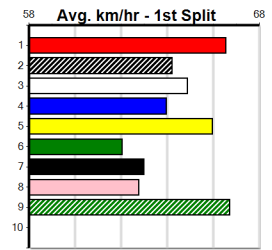

RSN GREY AREAS - WEDNESDAY & FRIDAY

Distance: 485m, Race Type: Grade 5, Total Prizemoney: $3,340
1st: $2,230, 2nd: $690, 3rd: $345, 4th: $75

Watchdog Tips:

Bet:

Form Box Wgt Dist Track Date Time BON Margin 1st/2nd (Time) PIR Checked Comment WR Split 1 S/P Grade

EXCAVATOR TICKET [5]
BK Dog Apr-21 Sire: HOOKED ON SCOTCH Dam: TINDERELLA
Owner(s): L Fulford
Trainer: Corey Fulford (Maffra)
Winning Distances: < 300m (0) 300 - 399m (0) 400 - 499m (3) 500 - 599m (2) 600 - 699m (1) > 700m (2)
Winning Weights: 32.4(1) 32.8(1) 33.1(1) 33.2(1) 33.4(1) 33.5(3)
Table with race results and Box History.

PIXIE TRIXIE [5]
BK Bitch Jul-22 Sire: SH AVATAR Dam: FAIRYTALE WISH
Owner(s): C Capuano
Trainer: Clint Capuano (Anakie)
Winning Distances: < 300m (0) 300 - 399m (1) 400 - 499m (3) 500 - 599m (0) 600 - 699m (1) > 700m (0)
Winning Weights: 25.2(1) 25.9(3) 26.3(1)
Table with race results and Box History.

INTERNAL AFFAIRS (NSW)[5]
BD Dog Sep-20 Sire: ZAMBORA BROCKIE Dam: NINO DE ORO
Owner(s): M Henderson
Trainer: Chloe Bowman (Kilmany)
Winning Distances: < 300m (0) 300 - 399m (0) 400 - 499m (3) 500 - 599m (11) 600 - 699m (0) > 700m (0)
Winning Weights: 30.0(1) 30.2(2) 30.8(1) 30.9(1) 31.2(1) 31.3(3) 31.4(1) 31.6(1) 31.7(2) 31.9(1)
Table with race results and Box History.

MOONLIGHT SID [5]
BK Dog Nov-21 Sire: SHIMA SHINE Dam: LULUMON
Owner(s): P Franklin
Trainer: Peter Franklin (Mortlake)
Winning Distances: < 300m (0) 300 - 399m (3) 400 - 499m (3) 500 - 599m (2) 600 - 699m (0) > 700m (0)
Winning Weights: 33.3(1) 33.8(1) 33.9(1) 34.3(2) 34.4(1) 34.5(1) 34.8(1)
Table with race results and Box History.

CRANK IT [5]
BK Dog Nov-22 Sire: TOMMY SHELBY Dam: SHOOT TO MISS
Owner(s): H Manolitis
Trainer: Garry George (Beulah)
Winning Distances: < 300m (0) 300 - 399m (0) 400 - 499m (2) 500 - 599m (1) 600 - 699m (0) > 700m (0)
Winning Weights: 29.6(1) 29.9(1) 30.3(1)
Table with race results and Box History.

1

2

3

4

5