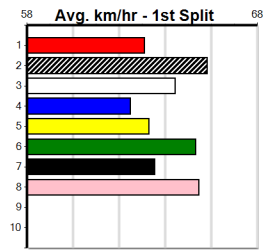

CRYMELON KENNELS

Distance: 410m, Race Type: Grade 7, Total Prizemoney: $2,925
1st: $1,950, 2nd: $600, 3rd: $300, 4th: $75

Watchdog Tips: [ ] [ ] [ ] [ ] Bet: [ ]

Form Box Wgt Dist Track Date Time BON Margin 1st/2nd (Time) PIR Checked Comment W/R Split 1 S/P Grade

RINGER'S GIRL [7]
BD Bitch Oct-22 Sire: ASTON RUPEE Dam: TWO PHONES
Owner(s): V Lenehan
Trainer: Peter Franklin (Mortlake)
Winning Distances: < 300m (0) 300 - 399m (0) 400 - 499m (1) 500 - 599m (0) 600 - 699m (0) > 700m (0)
Winning Weights: 26.1(1)
Race results table with columns for rank, weight, distance, track, date, time, odds, margin, sire, dam, PIR, checked, comment, W/R, split, S/P, grade.
Box History table with columns for box, 1st, 2nd, 3rd, 4th, 5th, 6th, 7th, 8th.
Prize Best Starts Trk/Dts APM summary table.

MAYBE RAIN [7]
BK Bitch Nov-22 Sire: FABREGAS Dam: SIXTEEN PEGS
Owner(s): B Fulton
Trainer: Peter Fulton (Ecklin South)
Winning Distances: < 300m (0) 300 - 399m (1) 400 - 499m (0) 500 - 599m (0) 600 - 699m (0) > 700m (0)
Winning Weights: 25.9(1)
Race results table with columns for rank, weight, distance, track, date, time, odds, margin, sire, dam, PIR, checked, comment, W/R, split, S/P, grade.
Box History table with columns for box, 1st, 2nd, 3rd, 4th, 5th, 6th, 7th, 8th.
Prize Best Starts Trk/Dts APM summary table.

ZIPPING TAMIKA (NSW)[7]
BE Bitch Dec-22 Sire: ASTON RUPEE Dam: ZIPPING MAGDA
Owner(s): Hallinan Hallinan (SYN), M Hallinan, F Hallinan
Trainer: Robert Camilleri (Lara)
Winning Distances: < 300m (0) 300 - 399m (0) 400 - 499m (1) 500 - 599m (0) 600 - 699m (0) > 700m (0)
Winning Weights: 28.4(1)
Race results table with columns for rank, weight, distance, track, date, time, odds, margin, sire, dam, PIR, checked, comment, W/R, split, S/P, grade.
Box History table with columns for box, 1st, 2nd, 3rd, 4th, 5th, 6th, 7th, 8th.
Prize Best Starts Trk/Dts APM summary table.

TINKER BRUCE [7]
WRF Dog Mar-21 Sire: FERNANDO BALE Dam: DYNA BOBBI
Owner(s): C Burns
Trainer: Jennifer Burns (Balliang)
Winning Distances: < 300m (0) 300 - 399m (0) 400 - 499m (1) 500 - 599m (0) 600 - 699m (0) > 700m (0)
Winning Weights: 29.1(1)
Race results table with columns for rank, weight, distance, track, date, time, odds, margin, sire, dam, PIR, checked, comment, W/R, split, S/P, grade.
Box History table with columns for box, 1st, 2nd, 3rd, 4th, 5th, 6th, 7th, 8th.
Prize Best Starts Trk/Dts APM summary table.

BAG OF SNAGS [7]
BK Dog Nov-22 Sire: BERNARDO Dam: HUSKY FLYER
Owner(s): Flora Hill butcher (SYN), R Clark, T Dargaville
Trainer: Rodney Clark (Echuca Village)
Winning Distances: < 300m (0) 300 - 399m (0) 400 - 499m (1) 500 - 599m (0) 600 - 699m (0) > 700m (0)
Winning Weights: 36.6(1)
Race results table with columns for rank, weight, distance, track, date, time, odds, margin, sire, dam, PIR, checked, comment, W/R, split, S/P, grade.
Box History table with columns for box, 1st, 2nd, 3rd, 4th, 5th, 6th, 7th, 8th.
Prize Best Starts Trk/Dts APM summary table.

1

2

3

4

5