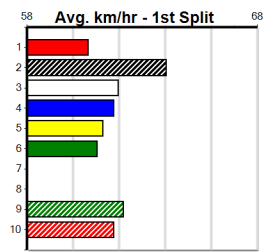

DREAMCHASERS - TICKETS ON SALE NOW

Distance: 410m, Race Type: Maiden, Total Prizemoney: $2,535
1st: $1,680, 2nd: $520, 3rd: $260, 4th: $75

Watchdog Tips: ☐ ☐ ☐ ☐ ☐ Bet:

Form Box	Wgt	Dist	Track	Date	Time	BON	Margin	1st/2nd (Time)	PIR	Checked	Comment	WR	Split 1	S/P	Grade

1

MORaine MAX [M]
BK Dog Jan-23 Sire: KOBLENZ Dam: MORaine COCO
Owner(s): MORaine (SYN), G Judd, S Judd Trainer: David Jensen (Woodstock)
Winning Distances: < 300m (0) 300 - 399m (0) 400 - 499m (0) 500 - 599m (0) 600 - 699m (0) > 700m (0)
ENG BAL 2024-11-06

Winning Weights:
6th (3) 29.5 460 WGL R3 01-Nov-24 26.88 25.71 14.00 HAWKER HURRICANE M/555 6.86 $16.70 M

Bx	1st	2nd	3rd	4th	5th	6th	7th	8th
1								
2								
3						1		
4								
5								
6								
7								
8								

Prize Best Starts Trk/Dts APM $0.00 FSH 1-0-0-0 0-0-0-0 0

Last 3 wins NOT included above

2

PAW PASADENA (NSW)[M]
BK Dog Feb-23 Sire: JACKSLITTLETHING Dam: IDRIA BALE
Owner(s): B Wheeler Trainer: Robert Camilleri (Lara)

Winning Distances: < 300m (0) 300 - 399m (0) 400 - 499m (0) 500 - 599m (0) 600 - 699m (0) > 700m (0)

Winning Weights:
2nd (1) 32.6 400 WGL R2 01-Nov-24 22.81 22.49 1.25L PRETTY FOLLIE (22.73) M/33 8.62 $4.60 M

Bx	1st	2nd	3rd	4th	5th	6th	7th	8th
1		1						
2								
3								
4								
5								
6								
7								
8								

Prize Best Starts Trk/Dts APM $520.00 FSH 1-0-1-0 0-0-0-0 520

Last 3 wins NOT included above

3

AUNTIE AMBER [M]
BK Bitch Nov-22 Sire: BERNARDO Dam: HUSKY FLYER
Owner(s): ECHUCA SUNSHINE (SYN), R Clark, M Lord, K Tung, M Tung, B Lord Trainer: Rodney Clark (Echuca Village)

Winning Distances: < 300m (0) 300 - 399m (0) 400 - 499m (0) 500 - 599m (0) 600 - 699m (0) > 700m (0)

Winning Weights:
7th (7) 30.3 485 HOR R2 10-Sep-24 28.46 27.27 16.00 WANDERING ROGUE (27.38) M/567 6.93 $11.20 M
6th (3) 29.9 410 HOR R4 15-Sep-24 24.32 23.03 9.00L IVORY NARWHAL (23.70) S/88 11.23 $6.80 M
4th (2) 30.0 410 HOR R3 21-Sep-24 24.24 23.33 11.00 CRACKERJACK REED S/77 11.23 $4.00 M
4th (5) 30.3 410 HOR R1 01-Oct-24 23.94 22.85 6.00L MAXIMUM BARB (23.54) S/44 10.89 $21.30 M
4th (6) 30.0 410 HOR R2 22-Oct-24 24.18 22.99 5.50L RICO BALBOA (23.82) M/55 10.89 $5.30 M
3rd (2) 30.0 410 HOR R1 29-Oct-24 23.78 23.25 3.00L VENETIAN BLUE (23.59) S/74 10.77 $10.80 M
5th (7) 30.4 450 SHP R2 01-Nov-24 26.31 25.11 10.00 OUT THE WINDOW (25.61) S/777 6.93 $29.00 M
2nd (7) 30.4 410 HOR R2 05-Nov-24 23.79 22.93 7.00L BE UNITED (23.32) S/54 10.95 $7.80 MH

Bx	1st	2nd	3rd	4th	5th	6th	7th	8th
1								
2			1	1				
3						1		
4								
5				1				
6					1			
7	1					1		1
8								

Prize Best Starts Trk/Dts APM $1005.00 23.78(2)-29/10/24 8-0-1-1 6-0-1-1 975

Last 3 wins NOT included above