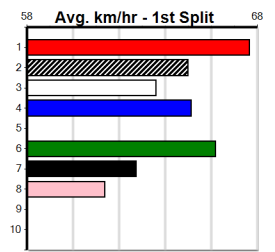

WATTS PRICE ACCOUNTANTS

Distance: 410m, Race Type: Grade 6, Total Prizemoney: $2,925
1st: $1,950, 2nd: $600, 3rd: $300, 4th: $75

Watchdog Tips: ☐ ☐ ☐ ☐ ☐ **Bet:**

Form Box	Wgt	Dist	Track	Date	Time	BON	Margin	1st/2nd (Time)	PIR	Checked	Comment	WR	Split 1	S/P	Grade	
1	ENZOLA [6]															
	BEF Dog			Dec-22			Sire: ASTON RUPEE			Dam: MARGIE IRENE			Trainer: Justin Bowman (Kilmany)			
	Owner(s): M Ciavarella															
	Winning Distances: < 300m (0) 300 - 399m (0) 400 - 499m (2) 500 - 599m (0) 600 - 699m (0) > 700m (0)															
	Winning Weights: 32.8(1) 33.4(1)															
	1st (1)	33.4	400	WGL	R2	03-Sep-24	23.03	22.38	5.50L UNACCEPTABLE SON (23.41)	M/11	.	.	.	8.46	$3.70	M
	1st (6)	32.8	400	WGL	R9	29-Oct-24	22.51	22.29	4.75L ENTERTAINMENT (22.84)	M/11	.	SW	.	8.26	$10.70	X67
	Last 3 wins NOT included above															
	Box History															
	Prize Best Starts Trk/Dts APM															

2	TINKER LEE [6]															
	BD Dog			Jan-22			Sire: FERNANDO BALE			Dam: TINKER MARY			Trainer: Craig Burns (Balliang)			
	Owner(s): Burns Racing (SYN), C Burns, J Burns															
	Winning Distances: < 300m (0) 300 - 399m (1) 400 - 499m (1) 500 - 599m (0) 600 - 699m (0) > 700m (0)															
	Winning Weights: 32.0(1) 32.2(1)															
	2nd (7)	31.9	390	WBL	R10	26-Sep-24	22.50	22.14	4.50L PAW QUARK (22.19)	M/33	.	.	.	8.67	$10.50	7
	2nd (4)	32.0	390	BAL	R10	07-Oct-24	22.74	22.52	3.25L MINI MILKY (22.52)	M/22	.	.	.	8.51	$3.70	T3-RW
	2nd (8)	32.0	390	WBL	R11	10-Oct-24	22.31	21.87	0.75L CRUISING JAMIE (22.27)	Q/12	.	.	.	8.68	$5.40	X67
	2nd (1)	32.0	390	BAL	R11	14-Oct-24	22.36	22.18	0.75L BURN AROUND (22.32)	Q/22	.	.	.	8.49	$2.90	T3-7
	2nd (7)	31.8	390	WBL	R9	17-Oct-24	22.66	21.72	2.25L LENA RHODE (22.51)	S/33	.	.	.	8.80	$3.50	7
3rd (5)	32.2	390	BAL	R12	24-Oct-24	22.55	22.08	4.25L LITTLE DARL (22.26)	M/64	.	.	.	8.63	$5.00	7	
1st (3)	32.2	450	BAL	R3	30-Oct-24	25.72	25.27	1.00L KIWI KENJI (25.79)	Q/112	.	.	.	6.59	$27.30	7	
7th (1)	32.3	525	MEA	R2	04-Nov-24	31.50	29.95	13.00 TAPPET (30.63)	M/1478	.	VO	.	5.27	$22.40	6G	
Last 3 wins NOT included above																
1st (6)	32.0	390	BAL	R2	28-Jul-24	23.14	22.75	0.75L GO NOW (23.19)	Q/11	.	.	.	8.44	$2.30	T3-M	
Box History																
Prize Best Starts Trk/Dts APM