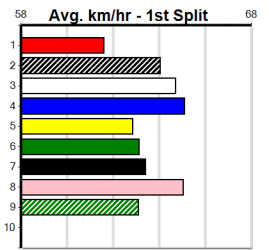

HORSHAM DOORS & GLASS

Distance: 410m, Race Type: Grade 5 T3, Total Prizemoney: $2,925
1st: $1,950, 2nd: $600, 3rd: $300, 4th: $75

Watchdog Tips:

Bet:

Table with columns: Form Box, Wgt, Dist, Track, Date, Time, BON, Margin, 1st/2nd (Time), PIR, Checked, Comment, WR, Split 1, S/P, Grade

SPAGHETTI ARMS [5]
BK Bitch Dec-21 Sire: MEPUNGA BLAZER Dam: POLLY'S YOHANNA
Owner(s): N Salna
Trainer: Nicole Salna (Anakie)
Winning Distances: < 300m (0) 300 - 399m (0) 400 - 499m (3) 500 - 599m (0) 600 - 699m (0) > 700m (0)
Winning Weights: 23.8(2) 24.0(1)
Box History table and Prize Best Starts table included.

SINGLE FLICKER [5]
RBD Dog Aug-21 Sire: HARD STYLE RICO Dam: FAUN FLAME
Owner(s): Big Three (SYN), M Dennis, B Wright, M Bolger
Trainer: Carol Jackson (Neilborough)
Winning Distances: < 300m (0) 300 - 399m (4) 400 - 499m (1) 500 - 599m (0) 600 - 699m (0) > 700m (0)
Winning Weights: 35.3(1) 35.5(1) 35.6(2) 36.1(1)
Box History table and Prize Best Starts table included.

UNKNOWN ABILITY [5]
BK Dog Dec-19 Sire: BARCIA BALE Dam: ANN'S MOMENT
Owner(s): G Guy
Trainer: Indiah Guy (Huntly)
Winning Distances: < 300m (0) 300 - 399m (3) 400 - 499m (6) 500 - 599m (1) 600 - 699m (0) > 700m (0)
Winning Weights: 32.9(1) 33.0(1) 33.2(3) 33.3(2) 33.4(1) 33.5(2)
Box History table and Prize Best Starts table included.

BANK ON FRANKIE [5]
F Dog Nov-20 Sire: BERNARDO Dam: PRINCESS MARJEN
Owner(s): M Roberts
Trainer: Catherine Roberts (Terang)
Winning Distances: < 300m (0) 300 - 399m (8) 400 - 499m (1) 500 - 599m (0) 600 - 699m (0) > 700m (0)
Winning Weights: 34.2(1) 35.0(1) 35.4(1) 35.6(1) 36.1(2) 36.4(1) 36.5(1) 36.7(1)
Box History table and Prize Best Starts table included.

RONNY ALLSORTS [5]
WF Dog Nov-21 Sire: FERNANDO BALE Dam: SIXTEEN PEGS
Owner(s): P Fulton
Trainer: Peter Fulton (Ecklin South)
Winning Distances: < 300m (0) 300 - 399m (2) 400 - 499m (1) 500 - 599m (0) 600 - 699m (0) > 700m (0)
Winning Weights: 28.6(1) 29.3(1) 29.8(1)
Box History table and Prize Best Starts table included.