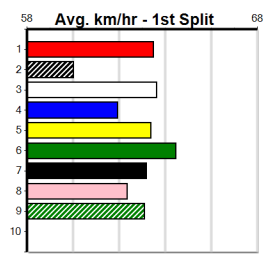

Horsham

12
9:40PM

(VIC time)

SPORTSBET SAME RACE MULTI

Distance: 410m, Race Type: Grade 5 T3, Total Prizemoney: $2,925
1st: $1,950, 2nd: $600, 3rd: $300, 4th: $75

Watchdog Tips:

Bet:

Form Box Wgt Dist Track Date Time BON Margin 1st/2nd (Time) PIR Checked Comment W/R Split 1 S/P Grade

TINKER CRYSTAL [5]
BK Bitch Jan-21
Sire: ASTON KIMETTO Dam: SLEW LEFT
Owner(s): Burns Racing (SYN), C Burns, J Burns
Trainer: Jennifer Burns (Balliang)
Winning Distances: < 300m (0) 300 - 399m (1) 400 - 499m (5) 500 - 599m (4) 600 - 699m (0) > 700m (0)
Winning Weights: 27.4(1) 27.6(1) 27.8(1) 28.0(1) 28.2(1) 28.3(1) 28.5(2) 28.7(1) 28.8(1)
Race history table and Box History grid.

TINKER KIM [5]
F Bitch May-20
Sire: KIOWA MON MANNY Dam: DYNA PEANUT
Owner(s): Burns Racing (SYN), C Burns, J Burns
Trainer: Craig Burns (Balliang)
Winning Distances: < 300m (0) 300 - 399m (0) 400 - 499m (2) 500 - 599m (1) 600 - 699m (0) > 700m (0)
Winning Weights: 28.8(1) 29.0(1) 29.4(1)
Race history table and Box History grid.

KOUTAKI [5]
BE Dog Dec-20
Sire: BERNARDO Dam: SOMEDAY LADY
Owner(s): M Roberts
Trainer: Christian Roberts (Terang)
Winning Distances: < 300m (0) 300 - 399m (7) 400 - 499m (0) 500 - 599m (0) 600 - 699m (0) > 700m (0)
Winning Weights: 31.3(1) 31.6(1) 31.8(1) 31.9(1) 33.1(1) 33.3(1) 33.4(1)
Race history table and Box History grid.

NEENA BALE (NSW)[5]
BK Bitch May-21
Sire: DYNA VILLA Dam: JACLYN BALE
Owner(s): L Harris
Trainer: Luke Harris (Devon Meadows)
Winning Distances: < 300m (0) 300 - 399m (3) 400 - 499m (1) 500 - 599m (0) 600 - 699m (0) > 700m (0)
Winning Weights: 23.2(1) 24.5(1) 24.9(1) 25.2(1)
Race history table and Box History grid.

BLUE VENDETTA [5]
BE Dog Jul-21
Sire: TOMMY SHELBY Dam: ZIANNA ROSE
Owner(s): KANKO (SYN), S Bauer, K Bauer
Trainer: Stan Bauer (Lovely Banks)
Winning Distances: < 300m (0) 300 - 399m (1) 400 - 499m (5) 500 - 599m (1) 600 - 699m (0) > 700m (0)
Winning Weights: 33.6(1) 33.8(2) 33.9(1) 34.0(1) 34.1(1) 34.5(1)
Race history table and Box History grid.