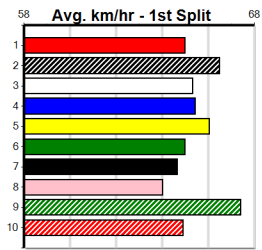

Watchdog Tips:
Bet: