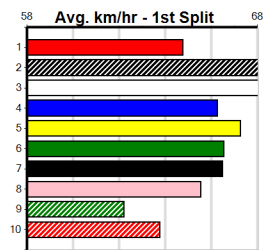

Prize Best Starts Trk/Dts APM: \$8990.00, 35.09(7)-13/11/24, 13-4-1-2, 2-0-0-0, 8165

6

7

8

9

10

CITY VIEW BISTRO

Distance: 600m, Race Type: Grade 5, Total Prizemoney: \$10,095
1st: \$6,800, 2nd: \$2,095, 3rd: \$1,050, 4th: \$150