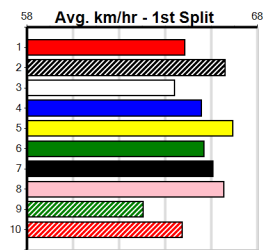

GORSKI TRUCK & TRAILER

Distance: 525m, Race Type: Grade 5, Total Prizemoney: $8,785
1st: $5,900, 2nd: $1,820, 3rd: $915, 4th: $150

Watchdog Tips: [ ] [ ] [ ] [ ] Bet: [ ]

Race 1: DESIRED PATH [5] BE Bitch Jul-21 Sire: WHISKEY RIOT Dam: VALLETTA MIST Trainer: Dylan Sharp (Lara). Includes winning distances, weights, and a box history table.

Race 2: SPRITELY SIAN (NSW)[5] BEF Bitch Sep-22 Sire: FERAL FRANKY Dam: ARMATREE KAYCEE Trainer: David Geall (Lara). Includes winning distances, weights, and a box history table.

Race 3: PAW IKE (NSW)[5] BK Dog Dec-22 Sire: BERNARDO Dam: HADARAH BALE Trainer: Mark Delbridge (Balliang). Includes winning distances, weights, and a box history table.

Race 4: BOMB LUCA [5] BD Dog Oct-22 Sire: FERNANDO BALE Dam: JD BOMBSHELL Trainer: Thomas Dailly (Anakie). Includes winning distances, weights, and a box history table.

Race 5: LASSARD [5] BK Dog Nov-21 Sire: FLYING RICCIARDO Dam: FLOWING Trainer: Mark Delbridge (Balliang). Includes winning distances, weights, and a box history table.