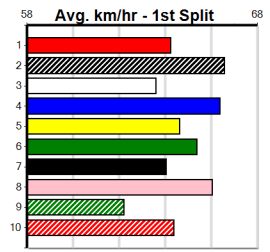

AMRON BOY AT STUD

7

9:08PM

(VIC time)

Distance: 600m, Race Type: Grade 5, Total Prizemoney: $10,095
1st: $6,800, 2nd: $2,095, 3rd: $1,050, 4th: $150

Watchdog Tips:

Bet:

Form Box	Wgt	Dist	Track	Date	Time	BON	Margin	1st/2nd (Time)	PIR	Checked	Comment	WR	Split 1	S/P	Grade

1 YASH BALE (NSW)[5]

BD Dog May-22 Sire: CHRISTO BALE Dam: QUINA BALE Trainer: Daniel Gibbons (Avalon)

Owner(s): B Wheeler

Winning Distances: < 300m (0) 300 - 399m (0) 400 - 499m (3) 500 - 599m (2) 600 - 699m (1) > 700m (0)

Winning Weights: 35.9(1) 36.0(1) 36.3(1) 36.4(1) 36.5(1) 36.6(1)

3rd (2)	36.3	515	SAN	R2	03-Oct-24	29.70	29.38	0.50L MY MAGIC MAN (29.67)	M/6433				5.18	$12.60	5
3rd (2)	36.7	515	SAN	R12	10-Oct-24	30.16	29.13	5.50L NACHO COOKIE (29.78)	M/6543				5.25	$2.20	5
5th (2)	37.3	600	MEP	R5	16-Oct-24	35.77	34.58	9.00L LANFRANCO (35.15)	M/6767				9.51	$10.20	RWH
1st (2)	36.6	600	MEP	R10	23-Oct-24	35.01	34.65	0.50L SCARLETT EXPRESS (35.03)	M/2221				9.14	$5.80	5
5th (6)	36.8	595	SAP	R5	28-Oct-24	34.74	34.07	9.50L ZIPPING KAI (34.07)	M/4655				9.35	$15.20	RWH
2nd (1)	36.7	595	SAP	R6	02-Nov-24	34.49	34.41	1.25L SHAKE IT OFF (34.41)	M/2222				9.20	$6.10	X45
2nd (8)	36.5	595	SAN	R9	07-Nov-24	34.54	34.22	4.50L PAW BODHI (34.22)	M/5422				9.39	$18.80	RWF
4th (2)	36.3	600	MEP	R5	13-Nov-24	35.24	34.58	9.50L LIVEABLE (34.58)	M/6654				9.43	$4.90	RWH

Last 3 wins NOT included above

1st (6)	36.0	460	GEL	R7	25-May-24	25.72	25.62	7.00L PERRY MARKERI (26.18)	M/1111		SW		6.66	$2.20	X67
1st (5)	36.3	525	MEP	R6	29-May-24	30.36	29.92	1.75L SPECTRE BUSTER (30.48)	S/6521			W	5.23	$3.00	5
1st (6)	35.9	525	MEA	R4	15-Jun-24	30.04	29.58	3.5L RAVEN PARROT (30.28)	M/1111		SW	W	5.09	$4.90	5

Box History

Bx	1st	2nd	3rd	4th	5th	6th	7th	8th
1	1				1			
2	1	1	3	2	1	1		
3			1					
4	1		1		1	1	1	
5	1	1	1	1				
6	3		1	2	1	1		
7			1				1	
8		1	1					

Prize Best Starts Trk/Dts APM: $26940.00, 35.01(2)-23/10/24, 33-6-4-8, 3-1-0-0, 14000