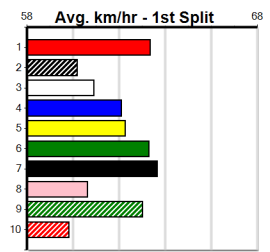

PHOENIX FLIGHT PATH PODCAST

1

7:08PM

(VIC time)

Distance: 600m, Race Type: Mixed 6/7, Total Prizemoney: $10,095
1st: $6,800, 2nd: $2,095, 3rd: $1,050, 4th: $150

Watchdog Tips:

Bet:

Form Box	Wgt	Dist	Track	Date	Time	BON	Margin	1st/2nd (Time)	PIR	Checked	Comment	WR	Split 1	S/P	Grade

COCONUT CARTER [6]

BK Dog May-22 **Sire: EBBY JET POWER** **Dam: COCONUT MISS** **Trainer: Peter Gabriel (Toolern Vale)**

Owner(s): P Gabriel
Winning Distances: < 300m (0) 300 - 399m (0) 400 - 499m (2) 500 - 599m (0) 600 - 699m (0) > 700m (0)
Winning Weights: 34.7(2)

3rd (6)	34.2	515	SAN	R1	19-Sep-24	30.08	29.57	2.50L MILL ALI (29.91)	M/5333				5.28	$13.40	X67
5th (3)	34.0	515	SAN	R1	26-Sep-24	30.19	29.29	5.50L RHUBARB (29.82)	M/7545				5.30	$19.10	X67
3rd (2)	34.5	450	SHP	R7	30-Sep-24	25.40	25.20	0.75L CITY LIMIT (25.35)	S/764				6.72	$23.20	RWH
4th (5)	34.1	525	MEA	R1	12-Oct-24	30.78	29.95	3.00L PAW YANELLE (30.58)	M/5333				5.29	$7.90	X67
4th (6)	34.0	525	MEA	R4	19-Oct-24	30.85	29.71	13.00L KNURLING (29.97)	S/7654				5.47	$8.60	6G
3rd (1)	34.3	450	SHP	R7	28-Oct-24	25.44	25.13	1.25L NOCTILUCENT (25.35)	S/642				6.76	$18.80	SH
2nd (3)	34.1	525	MEA	R2	04-Nov-24	30.77	29.95	2.25L TAPPET (30.63)	M/6622				5.42	$8.80	6G
5th (4)	34.2	525	MEA	R1	09-Nov-24	30.81	29.52	12.00L MARRAKESH (29.98)	S/8875				5.24	$14.90	X67

Last 3 wins NOT included above

1st (7)	34.7	425	BEN	R1	21-Aug-24	24.61	24.10	2.50L GUNAI MAVERICK (24.78)	M/352		SW		6.85	$2.00	M
1st (2)	34.7	425	BEN	R9	28-Aug-24	24.19	24.19	2.50L QUEEN KATE (24.36)	M/742				6.83	$6.30	T3-7

Box History

Bx	1st	2nd	3rd	4th	5th	6th	7th	8th
1			1		1			
2	1		1					
3		1	1	1	1			1
4					1			
5				1				1
6			2	1		1		
7	1							1
8								

Prize Best					$8450.00			
Starts					FSTD			
Trk/Dts					18-2-1-5			
APM					0-0-0-0			5911

COUNTY TYRONE [6]

BK Dog Oct-21 **Sire: SHIMA SHINE** **Dam: LIZZIE'S ENTITY** **Trainer: Suwit Bunchusri (Talbot)**

Owner(s): D Knight
Winning Distances: < 300m (0) 300 - 399m (1) 400 - 499m (1) 500 - 599m (0) 600 - 699m (0) > 700m (0)
Winning Weights: 34.6(1) 35.5(1)

5th (5)	34.5	425	BEN	R4	26-Sep-24	24.80	24.09	5.00L MAX KANE (24.47)	S/776				6.83	$91.50	T3-7
2nd (2)	35.5	390	BAL	R9	07-Oct-24	23.01	22.52	3.5L CANYA IGNITE (22.78)	S/76				8.96	$22.90	T3-7
4th (7)	35.2	500	BEN	R5	09-Oct-24	29.05	28.32	7.00L MISSIN' THE BUG (28.60)	M/555				7.01	$29.40	T3-7
3rd (8)	35.7	450	BAL	R7	17-Oct-24	25.98	25.70	4.00L MORE WINE PLEASE (25.70)	S/854				7.09	$26.30	T3-RW
2nd (3)	35.6	450	BAL	R11	24-Oct-24	25.98	25.39	2.75L REIKO WALTER (25.79)	S/644				6.88	$66.00	7
4th (5)	35.8	450	BAL	R7	31-Oct-24	25.98	25.08	4.75L ASTON BAMFORD (25.66)	S/775				6.94	$38.70	X67
7th (5)	35.9	500	BEN	R7	04-Nov-24	29.53	28.41	16.00L EVENING STAGGER (28.46)	S/657				6.88	$15.60	T3-RW
1st (5)	35.5	450	BAL	R9	14-Nov-24	26.07	25.67	0.25L PAW NITRO (26.08)	S/522				6.92	$9.50	T3-7

Last 3 wins NOT included above

1st (5)	34.6	390	BAL	R2	01-Sep-24	22.84	22.35	2.50L HEART TO HEART (23.00)	S/43				9.07	$11.80	T3-M

Box History

Bx	1st	2nd	3rd	4th	5th	6th	7th	8th
1		1		3				
2		2	1	2	2			
3		1				3	1	1
4				1	2			1
5	2	1	1	3	3	1	2	
6			3	1		2	1	1
7				2		2	1	
8		1	1		2			

Prize Best					$6085.00			
Starts					FSTD			
Trk/Dts					51-2-6-6			
APM					0-0-0-0			3591