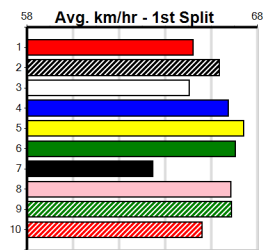

Distance: 525m, Race Type: Mixed 4/5, Total Prizemoney: $9,055
1st: $6,100, 2nd: $1,870, 3rd: $935, 4th: $150

Watchdog Tips: [ ] [ ] [ ] [ ] Bet: [ ]

FLYING DINAR [5]
BK Bitch Jul-22 Sire: ASTON RUPEE Dam: FLYING SMOOTH
Owner(s): T Erenshaw
Trainer: Kim Erenshaw (Junction Village)
Winning Distances: < 300m (0) 300 - 399m (0) 400 - 499m (0) 500 - 599m (6) 600 - 699m (0) > 700m (0)
Winning Weights: 30.2(2) 30.5(2) 30.9(1) 31.0(1)
1st (1) 30.2 530 APK R2 12-Sep-24 30.39 30.37 3.75L ZINFANDEL TRACE (30.65) 5.37 $2.20 SH
6th (5) 30.3 530 APK R6 19-Sep-24 30.76 30.35 4.75L BUN STORM (30.42) 5.40 $7.50 GRP3
1st (4) 30.9 515 SAP R6 30-Sep-24 29.48 29.15 2.00L SHARNI'S SECRET (29.61) M/6332 . . SW . 5.24 $3.00 RWH
2nd (7) 31.4 525 MEA R6 12-Oct-24 30.12 29.95 1.5L EPITOMIZE (30.02) M/3333 . . . . 5.18 $8.90 SSF
2nd (8) 31.5 525 MEP R8 16-Oct-24 30.52 29.96 8.50L EPITOMIZE (29.96) S/7663 . . SW . 5.28 $9.50 GRP3
3rd (5) 31.4 525 MEP R5 23-Oct-24 30.64 29.89 1.5L COLAC KID (30.55) M/6666 . . . . 5.30 $6.50 5H
3rd (6) 31.2 595 SAP R6 28-Oct-24 34.66 34.07 7.50L PAW BODHI (34.16) M/6665 . . V7 . 9.54 $1.80 RWH
4th (5) 31.0 595 SAN R9 07-Nov-24 34.80 34.22 8.50L PAW BODHI (34.22) Q/3554 . . . . 9.30 $3.40 RWF
Last 3 wins NOT included above
1st (5) 30.2 515 SAN R1 04-Apr-24 29.59 29.15 4.50L TAKUMI BALE (29.89) Q/1111 . . SW . 5.15 $2.30 7
1st (5) 31.0 515 SAN R2 30-May-24 30.01 29.95 0.50L QILIN BALE (30.03) M/5422 . . SW . 5.27 $3.60 6G
1st (1) 30.5 595 SAN R2 01-Aug-24 34.36 34.36 1.00L ASTON COSTELLO (34.43) Q/1221 . . SW . 9.30 $4.40 X45
Box History: [Table with columns Bx, 1st, 2nd, 3rd, 4th, 5th, 6th, 7th, 8th]