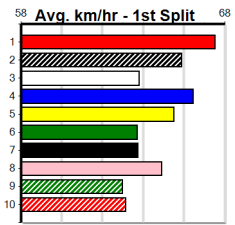

REJUVENATE @ STUD (250 + RANK)

Distance: 390m, Race Type: Mixed 4/5, Total Prizemoney: \$1,530
1st: \$1,000, 2nd: \$320, 3rd: \$160, 4th: \$50

10

9:03PM

(VIC time)

SWEET VALENTINE (1) recorded an impressive all the way win here last start and he could be the one to beat again from the gun draw. FRANK GRIMES (3) can explode mid race and has been racing well enough to challenge in this.