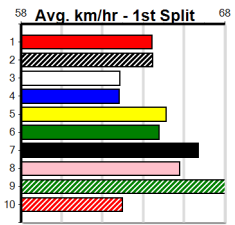

CKH PAINTING (250+ RANK)

Distance: 390m, Race Type: Grade 5, Total Prizemoney: $1,530
1st: $1,000, 2nd: $320, 3rd: $160, 4th: $50

4

6:56PM

(VIC time)

BEAR LEE CRIME (1) can race closer to the speed early from her gun draw today and she may prove hard to catch if she can find the arm. MARKET BLUE (7) can come out running in his races and he looks set to be prominent throughout here.

Watchdog Tips:

1

7

8

2

Bet:

Win 1