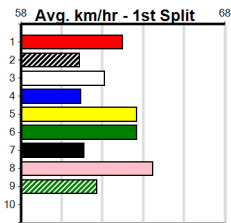

SPORTSBET GREEN TICKS (250+ RANK)

Distance: 390m, Race Type: Maiden, Total Prizemoney: $1,530
1st: $1,000, 2nd: $320, 3rd: $160, 4th: $50

1
5:57PM
(VIC time)

SUGAR SHINE (1) recorded a handy placing here 2 starts back and he may prove hard to beat from the gun draw today. ASTON CROWN (5) was impressive here on debut 2 starts back and can challenge with an ounce of luck early.

Watchdog Tips:

1

5

8

4

Bet:

Win 1