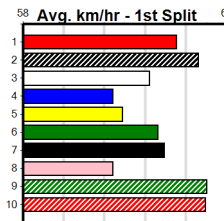

SPORTSBET SAME RACE MULTI (250+ RA

Distance: 390m, Race Type: Grade 5, Total Prizemoney: $1,530
1st: $1,000, 2nd: $320, 3rd: $160, 4th: $50

Watchdog Tips:

2

8

3

7

Bet:

Win 2