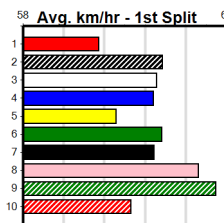

Distance: 390m, Race Type: Grade 6, Total Prizemoney: \$1,530

1st: \$1,000, 2nd: \$320, 3rd: \$160, 4th: \$50

9

8:38PM

(VIC time)

WELLERMAN (7) has been racing in great fashion against some tough opposition in recent times and he may be hard to beat in this. SASSY SPICE (1) looks drawn to get all of the favours in this and she could make her presence felt in the run home.