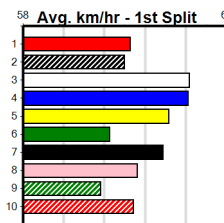

NAGAMBIE GUTTER CLEANING (250+ RA)

Distance: 450m, Race Type: Grade 5, Total Prizemoney: $1,530
1st: $1,000, 2nd: $320, 3rd: $160, 4th: $50

6

7:41PM

(VIC time)

MR. FERGUSON (7) has been racing well in good company of late and he may prove hard to hold out from his good draw today. SMALL Demeanour (2) has shown speed in solid wins in 2 of his last 3 starts and he could be right in the mix again here.

Watchdog Tips: **7** **2** **5** **8** **Bet:** **Win 7**