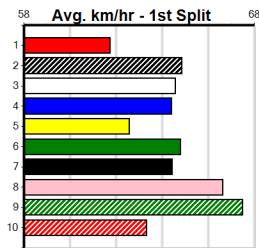

DREAMCHASERS TICKETS ON SALE NOW

Distance: 390m, Race Type: Grade 6, Total Prizemoney: $1,530
1st: $1,000, 2nd: $320, 3rd: $160, 4th: $50

WELLERMAN (7) has been racing in great fashion against some tough opposition in recent times and he may be hard to beat in this. SASSY SPICE (1) looks drawn to get all of the favours in this and she could make her presence felt in the run home.

Watchdog Tips: 7 1 6 8 Bet: Win 7

SASSY SPICE [6] Drawn to get all the favours, major player here. $6.50
BK Bitch Mar-22 Sire: SHIMA SHINE Dam: SUGAR SPICE
Owner(s): C Williams Trainer: Christopher Williams (Wangaratta)
Winning Distances: < 300m (0) 300 - 399m (0) 400 - 499m (2) 500 - 599m (0) 600 - 699m (0) > 700m (0)
Winning Weights: 24.4(1) 24.9(1)
Table with race results and box history.

KIYENG [6] Resuming, handy efforts last 2 starts, place hopes $12.00
BK Bitch Jul-21 Sire: BERNARDO Dam: GOLDEN CHARM
Owner(s): TWO BOWERMANS (SYN), M Bowerman, A Bowerman Trainer: Michael Bowerman (Raglan)
Winning Distances: < 300m (0) 300 - 399m (1) 400 - 499m (1) 500 - 599m (0) 600 - 699m (0) > 700m (0)
Winning Weights: 25.8(1) 26.2(1)
Table with race results and box history.

SCOTT LIL DIVA [6] Can be a bit too slow early at times, tough ask. $8.50
BK Bitch Sep-22 Sire: ASTON RUPEE Dam: WHODAT DIVA
Owner(s): E Scott Trainer: Steven Kemp (Springvale)
Winning Distances: < 300m (0) 300 - 399m (2) 400 - 499m (0) 500 - 599m (0) 600 - 699m (0) > 700m (0)
Winning Weights: 25.7(1) 25.9(1)
Table with race results and box history.

KRAKEN CASPER [6] Handy last start win here, must be respected. $7.00
F Dog Feb-22 Sire: FERAL FRANKY Dam: KRAKEN LIGHTNING
Owner(s): J Whybrow Trainer: Nicole Lummas (Wangaratta Sout)
Winning Distances: < 300m (0) 300 - 399m (1) 400 - 499m (1) 500 - 599m (0) 600 - 699m (0) > 700m (0)
Winning Weights: 32.0(1) 33.3(1)
Table with race results and box history.

BRASTON MISS [6] Drawn to find some bother early, needs luck. $26.00
BK Bitch Jul-21 Sire: ASTON DEE BEE Dam: BROADWAY MISS
Owner(s): B Ruttley Trainer: Jordan Formosa (Heathcote)
Winning Distances: < 300m (0) 300 - 399m (2) 400 - 499m (0) 500 - 599m (0) 600 - 699m (0) > 700m (0)
Winning Weights: 28.7(1) 29.7(1)
Table with race results and box history.