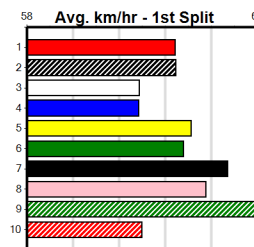

CKH PAINTING (250+ RANK)

4

6:56PM

(VIC time)

Distance: 390m, Race Type: Grade 5, Total Prizemoney: $1,530
1st: $1,000, 2nd: $320, 3rd: $160, 4th: $50

BEAR LEE CRIME (1) can race closer to the speed early from her gun draw today and she may prove hard to catch if she can find the arm. MARKET BLUE (7) can come out running in his races and he looks set to be prominent throughout here.

Watchdog Tips: 1 7 8 2 Bet: Win 1

Race 1 details for BEAR LEE CRIME [5]. Includes owner (A Powell), trainer (Adele Powell), winning distances, weights, and a detailed box history table.

Race 2 details for IMPRESS SIMBA (NSW)[5]. Includes owner (T Meyer), trainer (Terry Meyer), winning distances, weights, and a detailed box history table.

Race 3 details for SHAKA BIG TONKS [5]. Includes owner (D Bewley), trainer (Debbie Bewley), winning distances, weights, and a detailed box history table.

Race 4 details for SWANNY RIVER [5]. Includes owner (M Davis), trainer (Glenn Maxwell), winning distances, weights, and a detailed box history table.

Race 5 details for WHIPSTICK SERENA [5]. Includes owner (Whipstick Kennels), trainer (Cameron Taylor), winning distances, weights, and a detailed box history table.