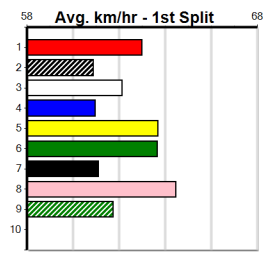

SPORTSBET GREEN TICKS (250+ RANK)

1

5:57PM

(VIC time)

Distance: 390m, Race Type: Maiden, Total Prizemoney: $1,530
1st: $1,000, 2nd: $320, 3rd: $160, 4th: $50

SUGAR SHINE (1) recorded a handy placing here 2 starts back and he may prove hard to beat from the gun draw today. ASTON CROWN (5) was impressive here on debut 2 starts back and can challenge with an ounce of luck early.

Watchdog Tips: 1 5 8 4 Bet: Win 1

Form Box Wgt Dist Track Date Time BON Margin 1st/2nd (Time) PIR Checked Comment W/R Split 1 S/P Grade

SUGAR SHINE [M] Gun draw, handy placing here 2 back, can go close. $4.20
Owner(s): P Dunlevey
Trainer: Peter Dunlevey (Cohuna)
Box History table and prize details.

PAW FORRESTER [M] Been too slow early in recent times, tested here. $12.00
Owner(s): L Harris
Trainer: Luke Harris (Devon Meadows)
Box History table and prize details.

GUNAI MAVERICK [M] Steady placing 3 starts back but will need to step $15.00
Owner(s): The Unbeatable Four (SYN), L Jovanovski, J Martin, T Martin, T Jovanovski
Trainer: George Kantzidis (Woodstock)
Box History table and prize details.

RADAR'S PATROL (NSW)[M] Shown mid race pace in recent placings, threat. $5.00
Owner(s): W Green
Trainer: Wade Green (Parwan)
Box History table and prize details.

ASTON CROWN [M] Impressed here on debut 2 back, major player. $3.20
Owner(s): R Borda
Trainer: Samuel Webb (Epsom)
Box History table and prize details.