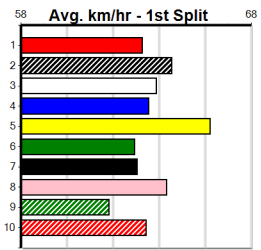

SOLITARY FLICKER (3) can race in a forward position from the outset and he may be the one to beat after his solid win 3 starts back. TUDOR PEAK (2) can wind up mid race here and he looks set to get the gun rails run throughout.

Watchdog Tips: 3 2 5 8 **Bet:** Box Quinella 2,3,5 ($10 for 333.33%)

Form Box Wgt Dist Track Date Time BON Margin 1st/2nd (Time) PIR Checked Comment W/R Split 1 S/P Grade

1 RIOT AS ONE [5] Racing well enough but can push wide, risky. **$12.00**

BK Dog Nov-20 Sire: SMOOTH FANCY Dam: BAGO GEM
Owner(s): B Kinder
Winning Distances: < 300m (0) 300 - 399m (4) 400 - 499m (2) 500 - 599m (1) 600 - 699m (0) > 700m (0)
Winning Weights: 28.7(1) 30.2(1) 30.3(2) 30.6(2) 30.7(1)

Bx	1st	2nd	3rd	4th	5th	6th	7th	8th
1	1	1	1	1	2	2	2	
2	1	2	2	2	1	1	2	
3	1	3	2	1			3	3
4	1			2	2	3		1
5	1	1			4			2
6	1	1	1	2	1	1	2	2
7	1	2			1			
8	1	2	3	3	1	1	2	2

Prize Best Starts Trk/Dts APM $15010.00 25.59(6)-30/5/24 81-7-9-8 15-0-2-0 2808

2 TUDOR PEAK [5] Mid race pace, can get the gun run, main danger. **$4.40**

BD Dog Apr-22 Sire: ORSON ALLEN Dam: CULLQUIN CERSEI
Owner(s): TOP SHOT (SYN), S Quinlan, J Accurso, C Russell
Winning Distances: < 300m (0) 300 - 399m (0) 400 - 499m (0) 500 - 599m (3) 600 - 699m (0) > 700m (0)
Winning Weights: 31.1(1) 31.2(1) 31.4(1)

Bx	1st	2nd	3rd	4th	5th	6th	7th	8th
1		1	1	1			1	
2	1	2	1	1	1	1		
3			2					1
4				1	1	1		
5				1	2			
6	2		1	1				2
7		1	1	1	2			
8		1	1	1	1			

Prize Best Starts Trk/Dts APM $6545.00 25.66(2)-25/7/24 32-3-4-7 7-0-1-3 3683

3 SOLITARY FLICKER [5] Early speed, solid Geelong win 3 back, go close. **$3.60**

F Dog Aug-21 Sire: HARD STYLE RICO Dam: FAUN FLAME
Owner(s): Big Three (SYN), M Dennis, B Wright, M Bolger
Winning Distances: < 300m (0) 300 - 399m (4) 400 - 499m (3) 500 - 599m (0) 600 - 699m (0) > 700m (0)
Winning Weights: 35.2(1) 35.4(2) 35.5(1) 35.8(1) 35.9(2)

Bx	1st	2nd	3rd	4th	5th	6th	7th	8th
1	1	1	1	2			1	1
2	1	1	1	1	2	1		1
3		2	1					1
4	1	2	2	2				2
5		1	1	1	1		1	3
6	1	2				2		
7	1	1	1	1				
8	3	2	2		1			

Prize Best Starts Trk/Dts APM $14135.00 25.59(8)-13/5/24 48-7-9-6 10-0-4-3 3722

4 MISS IMMY LEE [5] Talented but may need some luck early here. **$8.00**

BK Bitch Dec-20 Sire: ZAMBORA BROCKIE Dam: MISS GYPSY LEE
Owner(s): G Lemin
Winning Distances: < 300m (0) 300 - 399m (0) 400 - 499m (7) 500 - 599m (2) 600 - 699m (0) > 700m (0)
Winning Weights: 27.4(1) 27.7(1) 27.9(2) 28.3(1) 28.4(1) 28.5(2) 28.6(1)

Bx	1st	2nd	3rd	4th	5th	6th	7th	8th
1	1	2	2	2	2		1	
2		1	1	1	1	2		
3			2	1	1		3	2
4	1	4	1	2		1	1	
5		1	2	2	2	2		1
6	3		1		1	1	2	1
7	2	2	1	3	1		2	1
8	2	3	1	1			1	1

Prize Best Starts Trk/Dts APM $16420.00 25.57(8)-20/1/24 73-9-13-8 16-1-4-1 2023

5 VEGA BLACK (NSW)[5] Met some handy types in recent times, major player **$5.00**

BK Dog Mar-20 Sire: COSMIC RUMBLE Dam: BLACK EVA
Owner(s): M Wallworth
Winning Distances: < 300m (0) 300 - 399m (0) 400 - 499m (1) 500 - 599m (4) 600 - 699m (2) > 700m (6)
Winning Weights: 34.5(1) 34.9(1) 35.0(1) 35.1(1) 35.2(2) 35.3(2) 35.4(2) 35.5(1) 35.6(1) 36.2(1)

Bx	1st	2nd	3rd	4th	5th	6th	7th	8th
1	1	2	2	3	2	1	1	
2	1	2	2	3	2	1	1	2
3	3		1	1	3		1	
4	1		4	2				
5	1	2	1				1	2
6	1			2	2			1
7	2		2	1	4			
8	4	1		1	2	1	1	

Prize Best Starts Trk/Dts APM $44025.00 25.76(5)-4/9/23 69-13-5-9 3-0-0-0 6418