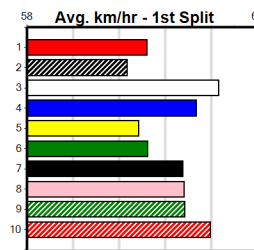

SHEPP CITY FENCING (250+ RANK)

Distance: 390m, Race Type: Grade 5, Total Prizemoney: $1,530
1st: $1,000, 2nd: $320, 3rd: $160, 4th: $50

SANDY CABANG (2) will find this much easier than some recent racing and if she can step on even terms she looks like the one to beat. WALTER WALRUS (4) has the speed to overcome his tricky draw and could be right in the finish.

Watchdog Tips: 2 4 8 1 Bet: Win 2

Form Box Wgt Dist Track Date Time BON Margin 1st/2nd (Time) PIR Checked Comment W/R Split 1 S/P Grade

SOLITARY FLAME [5] Solid Bendigo placing 2 starts back, can threaten. $6.50
DKBD Bitch Aug-21 Sire: HARD STYLE RICO Dam: FAUN FLAME
Owner(s): Big Three (SYN), M Dennis, B Wright, M Bolger
Trainer: Carol Jackson (Neilborough)

Box History table and Prize Best Starts Trk/Dts APM for SOLITARY FLAME

SANDY CABANG [5] Big drop in class, can race closer here, go close. $4.60
F Bitch Mar-22 Sire: BEAST UNLEASHED Dam: STARS AND LIGHTS
Owner(s): G Berry
Trainer: Greg Berry (Toolleen)

Box History table and Prize Best Starts Trk/Dts APM for SANDY CABANG

PRESTIA [5] Can come out running at times, cannot dismiss. $12.00
BK Bitch Jan-21 Sire: BARCIA BALE Dam: INMATE
Owner(s): Powellful Ryino (SYN), M Ryan, A Powell
Trainer: Adele Powell (Stanhope)

Box History table and Prize Best Starts Trk/Dts APM for PRESTIA

WALTER WALRUS [5] Has the speed to overcome tricky draw, danger. $4.20
F Dog Feb-22 Sire: ASTON DEE BEE Dam: MAJA MAHI MAHI
Owner(s): N Mckay
Trainer: Nathan Mckay (Toolleen)

Box History table and Prize Best Starts Trk/Dts APM for WALTER WALRUS

QUESTION BALE (NSW)[5] May find some of these a bit too quick, tested. $21.00
F Dog Aug-21 Sire: ORSON ALLEN Dam: HAE ALLEN
Owner(s): L Harris
Trainer: Tammy Kennedy-harris (Devon M)

Box History table and Prize Best Starts Trk/Dts APM for QUESTION BALE

1

2

3

4

5