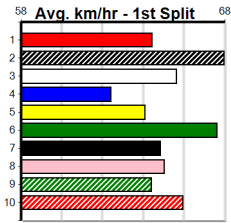

SPORTSBET FINAL

Distance: 525m, Race Type: Grade 5 Final, Total Prizemoney: $9,055
1st: $6,100, 2nd: $1,870, 3rd: $935, 4th: $150

3
7:49PM
(VIC time)

SHANLYN SCOUT (1) posted a quick 29.98 recent win here and can either lead or come off the speed to win here. NO MORE GAMES (8) had no luck in his heat and once fully balanced has an elite motor. PAW GRADY (4) powered home to win in his heat.

Watchdog Tips: **1** **8** **4** **2** Bet: **Box Trifecta 1,2,4,8 ($10 for 41.67%)**