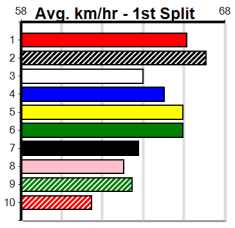

SPORTSBET SAME RACE MULTI

Distance: 525m, Race Type: Grade 5, Total Prizemoney: $8,785
1st: $5,900, 2nd: $1,820, 3rd: $915, 4th: $150

12

10:49PM
(VIC time)

Inside brigade looks set to dominate here with the speedy MICHALIS (1) drawn to lead throughout. PAW UTILITY (3) can be a little unpredictable at box rise but once balanced has a serious motor. RUXTON FLAME (2) can settle on the speed.

Watchdog Tips: **1** **3** **2** **4** Bet: **Win 1**