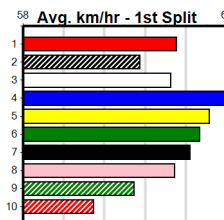

AVRO PLUMBING

Distance: 525m, Race Type: Mixed 4/5, Total Prizemoney: $9,055
1st: $6,100, 2nd: $1,870, 3rd: $935, 4th: $150

Watchdog Tips: **2** **7** **4** **8** **Bet:**

Win 2