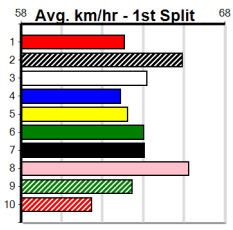

The Meadows

GORSKI TRUCK & TRAILER

Distance: 525m, Race Type: Grade 5, Total Prizemoney: $8,785
1st: $5,900, 2nd: $1,820, 3rd: $915, 4th: $150

2

7:24PM

(VIC time)

YAMANU BALE (4) was never threatened in his speedy 30.14 win here last week and a repeat effort would see him hard to beat. BRUCE INTENTION (1) can gain an economical run off his ideal draw going into the first bend.

Watchdog Tips:

4 1 7 8

Bet:

Box Quinella 1,4,7 ($10 for 333.33%)

Table containing race details for 10 horses: Bruce Intention [5], Aston Ping [5], Lyon Bale (NSW)[5], Yamanu Bale (NSW)[5], Thank You Tommy [5], Inga Johnny [5], Paw Imperial (NSW)[5], Breakdown [5], Sir Valentino [5] Res., and Big Boy Andre [5] Res. Each entry includes trainer, date, and race statistics.