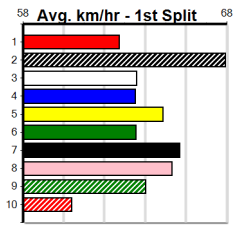

WARRNAMBOOL TO THE MEADOWS FINA

Distance: 525m, Race Type: Restricted Win Final, Total Prizemoney: $9,055
1st: $6,100, 2nd: $1,870, 3rd: $935, 4th: $150

1
7:07PM
(VIC time)

URIAH BALE (8) caught the eye in her unlucky heat run and is more suitably drawn here. TAPPET (3) has the track experience edge and can explode soon after box rise. TAKE THE STEPS (2) has only been unplaced once in his seven starts.

Watchdog Tips: **8** **3** **2** **1** **Bet:** **Win 8**