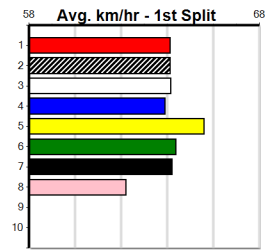

VIC BEARING COMPANY

Distance: 600m, Race Type: Grade 5, Total Prizemoney: $10,095
1st: $6,800, 2nd: $2,095, 3rd: $1,050, 4th: $150

MAHOGANY (2) is drawn to get cover from the wide running YASH BALE (3) and they look the main hopes here. BEAUTIFUL STORY (1) is drawn to get the gun run and is a must for top 3 SRM players.

Watchdog Tips: 2 3 1 7 Bet: Box Trifecta 1,2,3 ($10 for 166.67%)

Form Box Wgt Dist Track Date Time BON Margin 1st/2nd (Time) PIR Checked Comment W/R Split 1 S/P Grade
BEAUTIFUL STORY [5] Drawn to get all the favours, major player. $5.50
Owner(s): G Alvaro Sire: FERNANDO BALE Dam: FRONT PAGE NEWS
Trainer: Paul Abela (Parwan)

MAHOGANY [5] Class edge, back in form, hard to beat. $2.20
Owner(s): N De la roche Sire: HANDSOME PRINCE Dam: PAY CALL
Trainer: Kayla Cottrell (Pearcedale)

YASH BALE (NSW)[5] Wide runner with terrific muster, key player. $4.00
Owner(s): B Wheeler Sire: CHRISTO BALE Dam: QUINA BALE
Trainer: Daniel Gibbons (Avalon)

PIXIE TRIXIE [5] Capable of running a cheeky race at odds. $15.00
Owner(s): C Capuano Sire: SH AVATAR Dam: FAIRYTALE WISH
Trainer: Clint Capuano (Anakie)

BLACK THUMB [5] Can show early speed, place value. $15.00
Owner(s): A De Battista Sire: BERNARDO Dam: MANILA ROSE
Trainer: Jye Formosa (Heathcote)