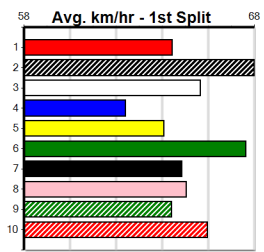

SPORTSBET FINAL

Distance: 525m, Race Type: Grade 5 Final, Total Prizemoney: $9,055
1st: $6,100, 2nd: $1,870, 3rd: $935, 4th: $150

SHANLYN SCOUT (1) posted a quick 29.98 recent win here and can either lead or come off the speed to win here. NO MORE GAMES (8) had no luck in his heat and once fully balanced has an elite motor. PAW GRADY (4) powered home to win in his heat.

Watchdog Tips: 1 8 4 2 Bet: Box Trifecta 1,2,4,8 ($10 for 41.67%)

Form Box Wgt Dist Track Date Time BON Margin 1st/2nd (Time) PIR Checked Comment W/R Split 1 S/P Grade

SHANLYN SCOUT [4] Fast recent winner here, gun draw, go close. $4.80
Owner(s): L Larsen
Sire: SENNACHIE Dam: SHANLYN GEORGIE
Trainer: Lisa Delbridge (Balliang)
Includes Box History and Prize Best Starts table.

PRETTY HOT [5] Can fly the lids, could be hard to catch. $4.50
Owner(s): A Smithson
Sire: ORSON ALLEN Dam: TINK
Trainer: Gerard O'keeffe (Neerim Junction)
Includes Box History and Prize Best Starts table.

CAPTAIN ALICE (SA)[5] Solid heat winner, has to lead, place. $7.50
Owner(s): The Nineofus (SYN), D Peckham, G Siney, B Schurgott, G Sterzl
Sire: FERAL FRANKY Dam: SWEET ON ME
Trainer: Brendan Pursell (Lara)
Includes Box History and Prize Best Starts table.

PAW GRADY (NSW)[5] Powerful heat winner, must for exotics. $5.00
Owner(s): B Wheeler
Sire: ALLEN DEED Dam: FANTA BALE
Trainer: Mark Delbridge (Balliang)
Includes Box History and Prize Best Starts table.

SPRING REGENCY (NSW)[5] Hit or miss early, needs to hit here. $12.00
Owner(s): Board Racing (SYN), G Board, S Board, J Board, J Opetaia, H Board
Sire: FERNANDO BALE Dam: BURNING FUEL
Trainer: Mark Delbridge (Balliang)
Includes Box History and Prize Best Starts table.

1

2

3

4

5