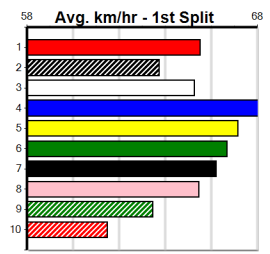

AVRO PLUMBING

Distance: 525m, Race Type: Mixed 4/5, Total Prizemoney: $9,055
1st: $6,100, 2nd: $1,870, 3rd: $935, 4th: $150

A host of early speed could have them bunching up going into the first turn which could allow REV ROSE (2) to obtain a stalking role and she could prove too strong in the run home. SEAGULL ROCK (7) drops in class. RIENDO (4) looks the leader.

Watchdog Tips: 2 7 4 8 Bet: Win 2

SHINY INK [4] Loves this box, can ping the lids, keep safe $12.00
BK Dog Jun-21 Sire: SHIMA SHINE Dam: SLINKY INKY
Trainer: James Shaw (Seymour)
Winning Distances: < 300m (0) 300 - 399m (0) 400 - 499m (5) 500 - 599m (2) 600 - 699m (0) > 700m (0)
Winning Weights: 31.1(1) 31.2(3) 31.3(2) 31.8(1)
Box History table and Prize Best Starts table included.

REV ROSE [4] Powerful type, can run over the top and score $5.00
BK Bitch Mar-22 Sire: SHIMA SHINE Dam: JD REVELATION
Trainer: Daniel Pell (Toolleen)
Winning Distances: < 300m (0) 300 - 399m (0) 400 - 499m (2) 500 - 599m (4) 600 - 699m (0) > 700m (0)
Winning Weights: 28.9(2) 29.2(1) 29.4(1) 29.5(1) 29.6(1)
Box History table and Prize Best Starts table included.

IRMA PINCE [5] One paced, place looks best in this class. $26.00
BK Bitch Dec-20 Sire: BERNARDO Dam: ROLANDA HOOCH
Trainer: Ian Cockerell (Buckley)
Winning Distances: < 300m (0) 300 - 399m (0) 400 - 499m (4) 500 - 599m (5) 600 - 699m (1) > 700m (0)
Winning Weights: 29.0(1) 29.4(1) 29.5(1) 29.6(1) 29.7(2) 29.8(3) 29.9(1)
Box History table and Prize Best Starts table included.

RIENDO [5] Explosive early but last 100m is the concern. $6.50
WBK Bitch Jan-22 Sire: ORSON ALLEN Dam: OUR MAGIC TURBO
Trainer: Thomas Wark (Rushworth)
Winning Distances: < 300m (0) 300 - 399m (11) 400 - 499m (7) 500 - 599m (2) 600 - 699m (0) > 700m (0)
Winning Weights: 21.6(2) 21.7(2) 21.8(3) 21.9(4) 22.0(2) 22.1(1) 22.2(1) 22.3(2) 22.4(2) 22.6(1)
Box History table and Prize Best Starts table included.

UTRILLO BALE (NSW)[5] Been racing in some tough races, respect. $8.00
BD Bitch May-22 Sire: CHRISTO BALE Dam: HELGA BALE
Trainer: Samantha Grenfell (Anakie)
Winning Distances: < 300m (0) 300 - 399m (0) 400 - 499m (2) 500 - 599m (7) 600 - 699m (0) > 700m (0)
Winning Weights: 26.9(1) 27.1(1) 27.3(1) 27.4(1) 27.9(2) 28.0(1) 28.1(2)
Box History table and Prize Best Starts table included.

1

2

3

4

5