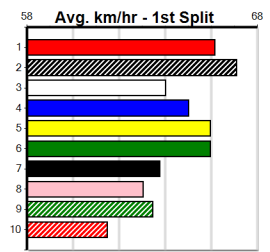

Watchdog Tips: 1 3 2 4 Bet: Win 1

MICHALIS [5] Ideally drawn, looks the leader, the one to catch. \$3.00
Owner(s): N Mugavin
Winning Distances: < 300m (0) 300 - 399m (0) 400 - 499m (3) 500 - 599m (4) 600 - 699m (0) > 700m (0)
Box History table and Prize Best Starts table included.