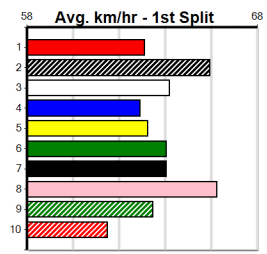

GORSKI TRUCK & TRAILER

Distance: 525m, Race Type: Grade 5, Total Prizemoney: $8,785
1st: $5,900, 2nd: $1,820, 3rd: $915, 4th: $150

2

7:24PM

(VIC time)

YAMANU BALE (4) was never threatened in his speedy 30.14 win here last week and a repeat effort would see him hard to beat. BRUCE INTENTION (1) can gain an economical run off his ideal draw going into the first bend.

Watchdog Tips: 4 1 7 8 **Bet:** Box Quinella 1,4,7 ($10 for 333.33%)

Form Box Wgt Dist Track Date Time BON Margin 1st/2nd (Time) PIR Checked Comment W/R Split 1 S/P Grade

1 **BRUCE INTENTION [5]** **Drawn to get the gun run, big danger.** **$4.50**

WBE Dog Nov-21 Sire: AUSSIE INFRARED Dam: JANE'S INTENTION Trainer: Tom O'Neill (Pearcedale)

Owner(s): O'Neill Racing (SYN), T O'Neill, T O'Neill, M O'Neill
Winning Distances: < 300m (0) 300 - 399m (0) 400 - 499m (3) 500 - 599m (2) 600 - 699m (0) > 700m (0)

Winning Weights: 36.2(1) 36.3(1) 36.4(1) 36.5(2)

Draw	Age	Wgt	Dist	Track	Date	Time	BON	Margin	1st/2nd (Time)	PIR	Checked	Comment	W/R	Split 1	S/P	Grade
4th (4)	36.2	435	SLE	R11	21-Aug-24	25.12	24.64	5.00L	DR. DYLAN (24.78)	M/655	.	.	.	5.41	$28.50	5
8th (4)	36.6	460	GEL	R7	30-Aug-24	26.65	25.76	9.50L	DAINTREE CHIEF (25.99)	M/455	.	.	.	6.80	$13.70	5
3rd (3)	36.7	515	SAP	R11	16-Sep-24	30.55	29.52	11.00L	PAW EARNST (29.84)	M/4677	.	.	.	5.21	$14.20	5
4th (3)	36.4	460	WGL	R8	01-Oct-24	26.29	25.54	7.50L	PAW ZELINI (25.77)	M/555	.	.	.	6.84	$14.20	X45
6th (3)	36.2	435	SLE	R10	09-Oct-24	25.11	24.13	4.50L	LENAGHAN (24.81)	M/566	.	.	.	5.49	$5.70	5NP
1st (3)	36.3	515	SAP	R11	28-Oct-24	29.79	29.42	4.50L	FIGHTING BOXER (30.10)	M/2111	.	.	.	5.17	$1.80	5NP
2nd (1)	36.3	515	SAP	R7	11-Nov-24	29.71	29.47	1.75L	XENI BALE (29.60)	M/3322	.	.	.	5.16	$2.10	5NP
4th (7)	36.7	515	SAP	R7	18-Nov-24	30.19	29.43	8.00L	PAW TIKI (29.65)	M/7765	.	.	.	5.32	$15.80	5

Last 3 wins NOT included above

1st (4)	36.5	435	SLE	R4	07-Mar-24	24.95	24.68	0.75L	CERSEI'S BOY (24.99)	M/222	.	SW	.	5.43	$1.70	7
1st (1)	36.2	515	SAP	R5	31-Mar-24	29.94	29.79	4.50L	LAMIA DOMINIQUE (30.25)	M/3111	.	.	.	5.19	$1.70	X67
1st (7)	36.4	460	WGL	R7	23-Apr-24	26.06	25.67	0.75L	BANKRUPT (26.11)	M/532	.	.	.	6.68	$3.60	5