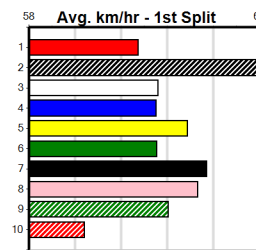

WARRNAMBOOL TO THE MEADOWS FINAL (1-

1
7:07PM

(VIC time)

Distance: 525m, Race Type: Restricted Win Final, Total Prizemoney: $9,055
1st: $6,100, 2nd: $1,870, 3rd: $935, 4th: $150

URIAH BALE (8) caught the eye in her unlucky heat run and is more suitably drawn here. TAPPET (3) has the track experience edge and can explode soon after box rise. TAKE THE STEPS (2) has only been unplaced once in his seven starts.

Watchdog Tips: **8** **3** **2** **1** **Bet:** Win 8

1

MAXIMUM BARB [5] **$5.50**

Box speed is improving, ideal draw, major player.

BK Bitch Jan-23 Sire: SHIMA SHINE Dam: MAXIMUM SHIRLEY Trainer: Jordan Cooper (Lethbridge)

Owner(s): J Cooper

Winning Distances: < 300m (0) 300 - 399m (0) 400 - 499m (3) 500 - 599m (0) 600 - 699m (0) > 700m (0)

Winning Weights: 30.9(1) 31.0(1) 31.3(1)

1st	2nd	3rd	4th	5th	6th	7th	8th
1st (3) 31.0 410 HOR R1 01-Oct-24 23.54 22.85 0.75L ZIPPING DIEGO (23.59) S/32 . . . . . 10.66 $3.30 M							
6th (2) 31.0 410 HOR R2 08-Oct-24 24.37 23.26 9.50L TYCOON JILL (23.72) S/86 . . . . . 11.11 $3.00 7							
3rd (7) 30.9 425 BEN R4 26-Oct-24 24.52 24.08 5.50L WE ARE ONE (24.17) S/873 . . . . . 6.90 $3.80 7							
5th (3) 31.0 460 GEL R4 30-Oct-24 26.49 26.09 5.50L SAINTLY HIGHWAY (26.11) M/865 . . . . . 6.99 $38.00 7							
1st (7) 30.9 450 BAL R9 04-Nov-24 25.80 25.74 1.75L PIP (25.91) S/642 . . . . . 6.78 $7.30 T3-7							
2nd (5) 31.1 450 BAL R7 11-Nov-24 25.84 25.77 0.05L NORBIT (25.84) M/112 . . . . . 6.74 $4.20 T3-RW							
2nd (6) 31.4 450 BAL R7 18-Nov-24 25.76 25.44 4.50L BELLE EXTRA (25.44) M/532 . . . . . 6.81 $2.80 T3-RW							
1st (2) 31.3 450 WBL R5 21-Nov-24 25.27 25.19 1.00L TAPPET (25.33) Q/111 . . . SW . 6.52 $54.80 RWH							

Last 3 wins NOT included above

Box History

Bx	1st	2nd	3rd	4th	5th	6th	7th	8th
1								
2								
3	1							
4								
5								
6								
7	1	1	1					
8								

Prize Best $5910.00 FSH
Starts 12-3-3-2
Trk/Dts 0-0-0-0
APM 5350

2

TAKE THE STEPS [5] **$6.50**

On speed runner, unplaced just once, threat

BK Dog Dec-22 Sire: ASTON RUPEE Dam: ZIPPING TIFFANY Trainer: Garry George (Beulah)

Owner(s): THE SIP (SYN), J Harradine, T Redmond, W Vassallo

Winning Distances: < 300m (0) 300 - 399m (0) 400 - 499m (3) 500 - 599m (0) 600 - 699m (0) > 700m (0)

Winning Weights: 36.4(3)

1st	2nd	3rd	4th	5th	6th	7th	8th
5th (6) 36.4 485 HOR R2 10-Sep-24 28.33 27.27 14.00 WANDERING ROGUE (27.38) M/745 . . . . . 7.00 $4.90 M							
1st (5) 36.4 485 HOR R2 17-Sep-24 27.88 27.44 0.25L MALINFORMATION (27.90) M/111 . . . . . 6.61 $5.20 M							
1st (6) 36.4 410 HOR R3 01-Oct-24 23.47 22.85 0.75L MISS PATSY (23.52) Q/22 . . . . . 10.40 $11.30 7							
1st (2) 36.4 485 HOR R7 05-Oct-24 27.61 27.61 3.25L INFRA ROCK (27.83) Q/111 . . . . . 6.61 $6.20 X67							
2nd (2) 36.4 485 HOR R6 22-Oct-24 27.58 27.24 1.00L PARABOLE RICO (27.51) M/121 . . . . . 6.52 $6.20 RW							
3rd (1) 36.3 485 HOR R7 12-Nov-24 27.43 27.08 1.25L OVER ACHIEVER (27.36) Q/111 . . . . . 6.54 $2.70 5							
2nd (7) 36.0 450 WBL R6 21-Nov-24 25.46 25.19 4.00L CRACKERJACK TONK (25.19) M/322 . . . . . 6.72 $7.70 RWH							

Last 3 wins NOT included above

Box History

Bx	1st	2nd	3rd	4th	5th	6th	7th	8th
1								
2	1	1						
3								
4								
5	1							
6	1							
7			1					
8								

Prize Best $7825.00 FSH
Starts 7-3-2-1
Trk/Dts 0-0-0-0
APM 6069