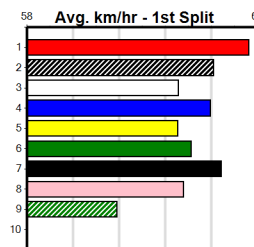

Watchdog Tips:

2

7

6

8

Bet:

Win 2

**CRACKERJACK SCUD [5]** **Hit or miss early, may get crowded, place** **\$3.60**