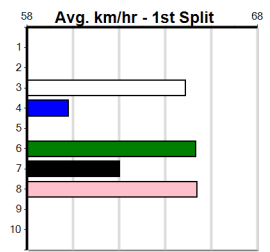

Geelong

2

3:05PM

(VIC time)

THE BECKLEY CENTRE GEELONG

Distance: 400m, Race Type: Maiden, Total Prizemoney: $2,535
1st: $1,680, 2nd: $520, 3rd: $260, 4th: $75

SEEK TO FLY (6) has been far from disgraced in her two runs and she is suited back to this journey.
BLACKPOOL GIGI (2) is well bred and well backed early.

Watchdog Tips: **6** **2** **7** **1** **Bet:** **Win 6**

Form Box	Wgt	Dist	Track	Date	Time	BON	Margin	1st/2nd (Time)	PIR	Checked	Comment	W/R	Split 1	S/P	Grade		
1	COMEBACK CHARLIE [M] Well bred, would have trialed here, watch $4.40																
	WBK	Dog		Feb-23													
	Owner(s): A Rippon		Sire: KOBLENZ		Dam: MEPUNGA GEM		Trainer: Nicole Salna (Anakie)										
	Winning Distances: < 300m (0) 300 - 399m (0) 400 - 499m (0) 500 - 599m (0) 600 - 699m (0) > 700m (0)																
	Winning Weights:																
	Last 3 wins NOT included above																
	Box History																
	Bx	1st	2nd	3rd	4th	5th	6th	7th	8th								
	1																
	2																
3																	
4																	
5																	
6																	
7																	
8																	
Prize																	
Best																	
Starts																	
Trk/Dts																	
APM																	
2	BLACKPOOL GIGI (QLD)[M] Bred to have plenty of early speed, threat $4.40																
	BK	Bitch		May-23													
	Owner(s): GLASWEGIAN ANGEL (SYN), A Kenyon, R Kenyon, A Kenyon, R Kenyon		Sire: ASTON RUPEE		Dam: LAVA YOU BEAUTY		Trainer: Renee Kenyon (Lara)										
	Winning Distances: < 300m (0) 300 - 399m (0) 400 - 499m (0) 500 - 599m (0) 600 - 699m (0) > 700m (0)																
	Winning Weights:																
	Last 3 wins NOT included above																
	Box History																
	Bx	1st	2nd	3rd	4th	5th	6th	7th	8th								
	1																
	2																
3																	
4																	
5																	
6																	
7																	
8																	
Prize																	
Best																	
Starts																	
Trk/Dts																	
APM																	
3	PAW VANCOUVER (NSW)[M] No luck on debut, can make amends, place $2.80																
	BD	Bitch		Feb-23													
	Owner(s): B Wheeler		Sire: CHRISTO BALE		Dam: WINNIE ALLEN		Trainer: Daniel Gibbons (Avalon)										
	Winning Distances: < 300m (0) 300 - 399m (0) 400 - 499m (0) 500 - 599m (0) 600 - 699m (0) > 700m (0)																
	Winning Weights:																
	6th (8) 28.3 400 GEL R3 28-Nov-24 23.35 22.55 9.00L PRISTINE (22.73) S/45 8.67 $4.80 MH																
	Last 3 wins NOT included above																
	Box History																
	Bx	1st	2nd	3rd	4th	5th	6th	7th	8th								
	1																
2																	
3																	
4																	
5																	
6																	
7																	
8															1		
Prize																	
Best																	
Starts																	
Trk/Dts																	
APM																	
4	IMMACULATE [M] Failed to fire on debut, needs more time $18.00																
	BK	Bitch		Feb-23													
	Owner(s): SEE THE DREAM (SYN), S Buccilli, B Buccilli		Sire: BLACK MAGIC OPAL		Dam: IMMERSION		Trainer: Kate Gorman (Tanjil South)										
	Winning Distances: < 300m (0) 300 - 399m (0) 400 - 499m (0) 500 - 599m (0) 600 - 699m (0) > 700m (0)																
	Winning Weights:																
	8th (7) 27.5 400 WGL R1 03-Dec-24 23.97 22.49 17.00 BULL DURHAM (22.78) S/76 8.97 $15.80 M