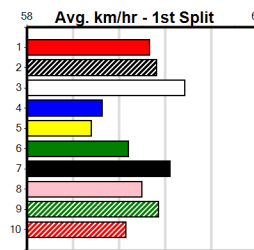

PARKER PUMPS

Distance: 460m, Race Type: Mixed 6/7, Total Prizemoney: $2,925
1st: $1,950, 2nd: $600, 3rd: $300, 4th: $75

MR. MIYAGI (8) was a dominant 25.93 debut winner here and he appears to be a nice prospect.
RADAR'S PATROL (5) is a powerful type and he just needs a clear crack in the middle stages.
TINKER BRUCE (1) is never too far away

Watchdog Tips: **8** **5** **1** **6** **Bet:** Box Quinella 1,5,8 ($10 for 333.33%)

1

TINKER BRUCE [7] **Rarely wins but never too far away, can threaten** **$7.50**

WRF Dog Mar-21 Sire: FERNANDO BALE Dam: DYNA BOBBI Trainer: Jennifer Burns (Balliang)

Owner(s): C Burns
Winning Distances: < 300m (0) 300 - 399m (0) 400 - 499m (1) 500 - 599m (0) 600 - 699m (0) > 700m (0)
Winning Weights: 29.1(1)

Rank	Box	Wgt	Dist	Track	Date	Time	BON	Margin	1st/2nd (Time)	PIR	Checked	Comment	WR	Split 1	S/P	Grade
2nd	(7)	30.8	390	BAL	R12	31-Oct-24	22.37	22.23	1.25L LAID BACK LASS (22.29)	M/32	.	.	.	8.49	$16.00	7
6th	(4)	30.9	525	MEA	R1	04-Nov-24	31.28	29.95	15.00 HIGHLY CONNECTED (30.24)	M/6786	.	.	.	5.26	$42.20	7
3rd	(4)	30.9	410	HOR	R3	09-Nov-24	23.65	22.98	1.5L BAG OF SNAGS (23.55)	M/44	.	.	.	10.61	$5.80	7
2nd	(6)	30.6	450	BAL	R9	13-Nov-24	25.78	25.03	1.00L FEROCIOUS QUEEN (25.71)	M/533	.	.	.	6.79	$18.10	7
2nd	(6)	30.9	450	SHP	R5	18-Nov-24	25.56	24.93	0.50L TWILIGHT SLEUTH (25.53)	M/333	.	.	.	6.65	$28.90	X67
5th	(4)	30.2	460	GEL	R4	22-Nov-24	26.76	25.89	11.00 SHE'S WIRED (26.02)	M/675	.	.	.	6.83	$5.20	RW
2nd	(8)	30.0	460	GEL	R5	28-Nov-24	26.29	25.69	0.75L REUBEN HILL (26.24)	M/422	.	SW	.	6.71	$7.50	X67
4th	(2)	30.4	410	HOR	R3	03-Dec-24	23.74	23.06	2.25L FAR OUT SCOUT (23.59)	M/65	.	.	.	10.59	$2.80	7

Last 3 wins NOT included above

Rank	Box	Wgt	Dist	Track	Date	Time	BON	Margin	1st/2nd (Time)	PIR	Checked	Comment	WR	Split 1	S/P	Grade
1st	(3)	29.1	400	GEL	R1	26-Apr-24	22.94	22.29	0.025 RIORSON BALE (22.94)	Q/11	.	.	.	8.54	$3.10	M

Prize Best Starts Trk/Dts APM: $9085.00, 26.02(2)-10/9/24, 38-1-11-6, 5-0-1-1, 5136

2

SIR DODGE [6] **Better suited to a slightly longer journey, tested** **$16.00**

BK Dog Apr-22 Sire: SH AVATAR Dam: SETTLED Trainer: Brendan Pursell (Lara)

Owner(s): S Hamilton
Winning Distances: < 300m (0) 300 - 399m (0) 400 - 499m (1) 500 - 599m (1) 600 - 699m (0) > 700m (0)
Winning Weights: 33.9(1) 34.1(1)

Rank	Box	Wgt	Dist	Track	Date	Time	BON	Margin	1st/2nd (Time)	PIR	Checked	Comment	WR	Split 1	S/P	Grade
4th	(1)	32.8	500	BEN	R4	02-Aug-24	28.89	28.50	1.75L KURRACA KID (28.77)	M/433	.	.	.	6.79	$2.90	7
2nd	(1)	32.6	450	BAL	R6	23-Aug-24	25.97	25.41	2.75L MITZI ROCKS (25.79)	M/222	.	.	.	6.79	$5.80	7
6th	(7)	32.4	460	GEL	R7	31-Aug-24	26.41	25.63	12.00 PIEBALD (25.63)	M/454	.	.	.	6.76	$19.10	X67
2nd	(2)	32.4	525	MEP	R9	11-Sep-24	30.75	30.15	4.50L PAW QWAN (30.43)	M/1112	.	.	.	5.15	$26.40	7
2nd	(2)	33.5	525	MEP	R4	30-Oct-24	30.18	29.86	0.75L ONLY EASY (30.13)	M/3333	.	.	.	5.29	$6.20	X67H
1st	(2)	34.1	525	MEA	R2	09-Nov-24	30.37	29.52	0.75L ONLY EASY (30.41)	M/4222	.	SW	.	5.22	$6.30	X67F
3rd	(4)	34.2	525	MEA	R3	16-Nov-24	30.12	29.66	3.75L PAW UCOLTA (29.87)	M/3333	.	.	.	5.18	$12.40	6G
5th	(7)	34.0	525	MEA	R2	22-Nov-24	30.58	29.82	7.50L HIGHLY CONNECTED (30.09)	M/4666	.	.	.	5.24	$7.10	X67

Last 3 wins NOT included above

Rank	Box	Wgt	Dist	Track	Date	Time	BON	Margin	1st/2nd (Time)	PIR	Checked	Comment	WR	Split 1	S/P	Grade
1st	(8)	33.9	400	GEL	R1	21-Jun-24	22.93	22.41	1.5L OAKOVER ROAD/ASTON	M/23	.	SW	.	8.63	$2.90	M

Prize Best Starts Trk/Dts APM: $13155.00, 26.20(1)-19/7/24, 14-2-4-3, 2-0-0-1, 9805