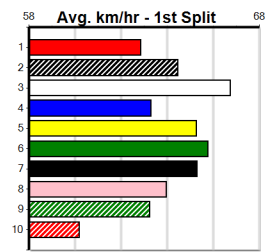

SPORTSBET GREEN TICKS (275+RANK)

Distance: 400m, Race Type: Grade 5 No Penalty, Total Prizemoney: $2,925
1st: $1,950, 2nd: $600, 3rd: $300, 4th: $75

BLACKPOOL VIPER (8) has a good record here and he regained some confidence last time out. DEEP FEVER (6) is a consistent speedster and he should be in the firing line throughout. GO ME GO (5) is showing some promise.

Watchdog Tips: 8 6 5 3 Bet: Win 8

WHATEVER HE SAID [5] Capable type but prefer over slightly longer, risk $6.00. Includes owner, sire, dam, winning distances, weights, and box history.

SHE DEVIL [5] *** SCRATCHED *** $7.50. Includes owner, sire, dam, winning distances, weights, and box history.

SOMETHING GOOD [5] Never headed last time, this is harder, place $6.00. Includes owner, sire, dam, winning distances, weights, and box history.

GOLDEN SCOTCH [5] Tough draw, steady record here, tough ask $21.00. Includes owner, sire, dam, winning distances, weights, and box history.

GO ME GO [5] Shows promise, good early burn, can threaten $4.20. Includes owner, sire, dam, winning distances, weights, and box history.