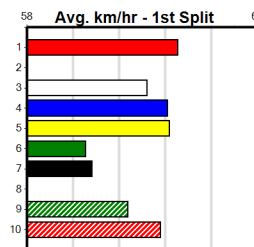

MELBOURNE CONTAINER PARK

Distance: 460m, Race Type: Maiden, Total Prizemoney: $2,535
1st: $1,680, 2nd: $520, 3rd: $260, 4th: $75

STATUE OF TIME (1) has been in the money in all four runs to date and he will give them something to catch. KIRKY STORM (2) is a well bred type and his dam has produced some gun speedsters. MEPUNGA LAROI (4) had little luck on debut.

Watchdog Tips: 1 2 4 5 **Bet:** Win 1

Form Box	Wgt	Dist	Track	Date	Time	BON	Margin	1st/2nd (Time)	PIR	Checked	Comment	W/R	Split 1	S/P	Grade		
1	STATUE OF TIME [M] $2.80																
	Placed in all four runs, well drawn, looks good																
	BK Dog Feb-23 Sire: ASTON FASTNET Dam: PRETTY MUCH Trainer: Peter Inguanti (Camperdown)																
	Owner(s): K Iles																
	Winning Distances: < 300m (0) 300 - 399m (0) 400 - 499m (0) 500 - 599m (0) 600 - 699m (0) > 700m (0)																
	Winning Weights:																
	2nd (8) 34.8 400 GEL R1 15-Nov-24 22.91 22.35 0.10L TIPSYP TURTLE (22.90) S/42 . . . . . 8.64 $8.90 M																
	3rd (2) 34.8 460 GEL R2 22-Nov-24 26.22 25.89 4.50L HONEY BUNNY (25.93) M/443 . . . . . 6.76 $12.90 M																
	2nd (8) 34.4 390 WBL R2 28-Nov-24 22.48 21.84 3.25L ULTIMO (22.27) S/43 . . . . . 8.97 $1.60 M																
	2nd (2) 34.8 450 WBL R2 04-Dec-24 25.61 24.92 5.50L OVERLAND BOY (25.23) M/533 . . . . . 6.71 $7.30 M																
Last 3 wins NOT included above																	
<table border="1" style="width: 100%; border-collapse: collapse;"> <thead> <tr><th colspan="8">Box History</th></tr> <tr><th>Bx</th><th>1st</th><th>2nd</th><th>3rd</th><th>4th</th><th>5th</th><th>6th</th><th>7th</th><th>8th</th></tr> </thead> <tbody> <tr><td>1</td><td></td><td></td><td></td><td></td><td></td><td></td><td></td><td></td></tr> <tr><td>2</td><td>1</td><td>1</td><td></td><td></td><td></td><td></td><td></td><td></td></tr> <tr><td>3</td><td></td><td></td><td></td><td></td><td></td><td></td><td></td><td></td></tr> <tr><td>4</td><td></td><td></td><td></td><td></td><td></td><td></td><td></td><td></td></tr> <tr><td>5</td><td></td><td></td><td></td><td></td><td></td><td></td><td></td><td></td></tr> <tr><td>6</td><td></td><td></td><td></td><td></td><td></td><td></td><td></td><td></td></tr> <tr><td>7</td><td></td><td></td><td></td><td></td><td></td><td></td><td></td><td></td></tr> <tr><td>8</td><td></td><td>2</td><td></td><td></td><td></td><td></td><td></td><td></td></tr> <tr><td colspan="8">Prize Best</td><td>$1820.00</td></tr> <tr><td colspan="8">Starts</td><td>26.22(2)-22/11/24</td></tr> <tr><td colspan="8">Trk/Dts</td><td>4-0-3-1</td></tr> <tr><td colspan="8">APM</td><td>1-0-0-1</td></tr> <tr><td colspan="8"></td><td>1820</td></tr> </tbody> </table>																	
2	KIRKY STORM [M] $4.60																
	Dam has produced some gun chasers, danger																
	BK Dog Apr-23 Sire: AUSSIE INFRARED Dam: FRANK'S GIRL Trainer: Matthew Lanigan (Rowsley)																
	Owner(s): S Billings																
	Winning Distances: < 300m (0) 300 - 399m (0) 400 - 499m (0) 500 - 599m (0) 600 - 699m (0) > 700m (0)																
	Winning Weights:																
	Last 3 wins NOT included above																
	<table border="1" style="width: 100%; border-collapse: collapse;"> <thead> <tr><th colspan="8">Box History</th></tr> <tr><th>Bx</th><th>1st</th><th>2nd</th><th>3rd</th><th>4th</th><th>5th</th><th>6th</th><th>7th</th><th>8th</th></tr> </thead> <tbody> <tr><td>1</td><td></td><td></td><td></td><td></td><td></td><td></td><td></td><td></td></tr> <tr><td>2</td><td></td><td></td><td></td><td></td><td></td><td></td><td></td><td></td></tr> <tr><td>3</td><td></td><td></td><td></td><td></td><td></td><td></td><td></td><td></td></tr> <tr><td>4</td><td></td><td></td><td></td><td></td><td></td><td></td><td></td><td></td></tr> <tr><td>5</td><td></td><td></td><td></td><td></td><td></td><td></td><td></td><td></td></tr> <tr><td>6</td><td></td><td></td><td></td><td></td><td></td><td></td><td></td><td></td></tr> <tr><td>7</td><td></td><td></td><td></td><td></td><td></td><td></td><td></td><td></td></tr> <tr><td>8</td><td></td><td></td><td></td><td></td><td></td><td></td><td></td><td></td></tr> <tr><td colspan="8">Prize Best</td><td>$0</td></tr> <tr><td colspan="8">Starts</td><td>FSH</td></tr> <tr><td colspan="8">Trk/Dts</td><td>0-0-0-0</td></tr> <tr><td colspan="8">APM</td><td>0-0-0-0</td></tr> <tr><td colspan="8"></td><td>0</td></tr> </tbody> </table>																
	3	ROGUE CHOICE [M] $16.00															
		Steady to date, lacks early speed, prefer others															
WBE Dog Mar-23 Sire: FERNANDO BALE Dam: MEPUNGA SPECTRE Trainer: Jeffrey Britton (Anakie)																	
Owner(s): A Smith																	
Winning Distances: < 300m (0) 300 - 399m (0) 400 - 499m (0) 500 - 599m (0) 600 - 699m (0) > 700m (0)																	
Winning Weights:																	
5th (6) 30.5 525 MEP R2 06-Nov-24 30.96 29.90 7.00L VISTA VANADIUM (30.51) S/7745 . . . . . 5.39 $10.10 MH