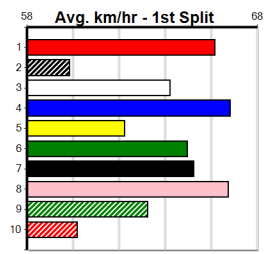

Geelong
11
6:10PM
(VIC time)

NP ELECTRICAL (275+RANK)

Distance: 400m, Race Type: Grade 5 No Penalty, Total Prizemoney: $2,925
1st: $1,950, 2nd: $600, 3rd: $300, 4th: $75

AVIANNA (6) will find this easier than her most recent racing and she can round them up mid race.
JUDY'S REDEEMER (7) has a solid record here and she can come out running at times. ANNA
YOU PEST (1) has the good draw.

Watchdog Tips: **6** **7** **1** **3** **Bet:** **Win 6**

1

ANNA YOU PEST [5] **Back in form, has the good draw, can threaten** **$4.60**
BE Bitch Mar-21 Sire: LIGHTNING FRANK Dam: RIXY YA PEST
Owner(s): G Hunt Trainer: Gary Hunt (Cudgee)
Winning Distances: < 300m (0) 300 - 399m (8) 400 - 499m (3) 500 - 599m (0) 600 - 699m (0) > 700m (0)
Winning Weights: 26.8(1) 27.6(2) 27.8(1) 27.9(1) 28.0(2) 28.2(1) 28.3(1) 28.4(1) 28.9(1)

Box	1st	2nd	3rd	4th	5th	6th	7th	8th
1	2	3	3	2	4	2		
2	1	1	2				1	
3	2	1	3	2	1	1		
4	2	1	2	3	1	2	2	1
5			1					
6	2	1	1	3	1	1		1
7	1	1	3	2	3	3		
8	2	2		2				2

Prize Best Starts Trk/Dts APM: $29435.00, 22.84(7)-8/8/23, 81-11-9-11, 3-0-1-0, 6359

2

JOLLY JOHNNY [5] **Can unwind a strong finish, must for exotics** **$12.00**
BE Dog Feb-21 Sire: MY REDEEMER Dam: MADAM BUTTERFLY
Owner(s): MILLIONAIRES (SYN), J Farrugia, A Farrugia Trainer: Marcus Lloyd (Balliang)
Winning Distances: < 300m (0) 300 - 399m (2) 400 - 499m (2) 500 - 599m (0) 600 - 699m (0) > 700m (0)
Winning Weights: 30.8(1) 31.0(1) 32.8(1) 33.1(1)

Box	1st	2nd	3rd	4th	5th	6th	7th	8th
1	1	1	1	1	1	3		1
2		3	4	1			1	2
3	2	4	4			1		
4	2	5	1	3	1			
5	1	1	4	2	3	2		
6	1	3	2	1		1		
7	1		2	1	2	2	1	
8			1	2	2			

Prize Best Starts Trk/Dts APM: $14170.00, 22.75(5)-30/11/24, 80-4-12-22, 18-1-2-4, 2590

3

BON STAR [5] **Risky early but has the talent, keep safe** **$10.00**
BK Bitch Jan-22 Sire: MY REDEEMER Dam: ZERO COOL
Owner(s): B Garrick Trainer: Danny Cortese (Devon Meadows)
Winning Distances: < 300m (0) 300 - 399m (0) 400 - 499m (2) 500 - 599m (1) 600 - 699m (0) > 700m (0)
Winning Weights: 26.9(2) 27.1(1)

Box	1st	2nd	3rd	4th	5th	6th	7th	8th
1	2	1	1	1	1			
2								
3	1							
4		1						
5				1				1
6								1
7	1	2						1
8								1

Prize Best Starts Trk/Dts APM: $8870.00, 22.98(7)-23/5/24, 17-3-5-1, 1-0-1-0, 4802

4

SHERICKA [5] **Needs to lead, will cop pressure, place best** **$7.50**
BK Bitch Apr-22 Sire: HURRY SLOWLY Dam: ALPHA DEMETER
Owner(s): S Welsh Trainer: Debbie Goudge (Terang)
Winning Distances: < 300m (0) 300 - 399m (1) 400 - 499m (2) 500 - 599m (0) 600 - 699m (0) > 700m (0)
Winning Weights: 28.9(1) 29.2(1) 29.6(1)

Box	1st	2nd	3rd	4th	5th	6th	7th	8th
1	1	1	1					
2	1	1	1	1	1		3	
3		1	1	1	1			1
4								1
5	1	1						
6		1				1		1
7	1	1	1	1	1			2
8	1	1			1			

Prize Best Starts Trk/Dts APM: $6650.00, 22.50(8)-16/1/24, 29-3-7-1, 12-2-3-0, 2930

5

THAT'S A BOODIE [5] ***** SCRATCHED ***** **$8.00**
BK Dog Feb-22 Sire: BERNARDO Dam: BUSH BLOSSOM
Owner(s): C Muscat privitelli Trainer: Patrick Furci (Maribyrnong)
Winning Distances: < 300m (0) 300 - 399m (1) 400 - 499m (6) 500 - 599m (0) 600 - 699m (0) > 700m (0)
Winning Weights: 30.3(1) 30.4(1) 30.7(1) 31.0(1) 31.2(2) 31.9(1)

Box	1st	2nd	3rd	4th	5th	6th	7th	8th
1	2	1	1	1	1	2		
2								
3		1	2				1	1
4				2				
5	1	2	2	1		1	2	
6	1			2	2			
7	3	1	1		1			
8		1	1					1

Prize Best Starts Trk/Dts APM: $10252.50, 22.71(6)-6/2/24, 42-7-2-6, 11-3-1-1, 4776