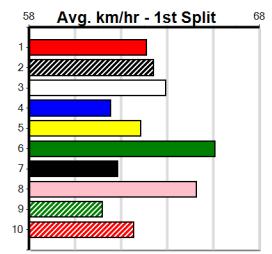

Geelong
13 (E1)
6:48PM
(VIC time)

GEELONG RACE 13 (275+RANK)

Distance: 400m, Race Type: Grade 5 No Penalty, Total Prizemoney: $2,925
1st: $1,950, 2nd: $600, 3rd: $300, 4th: $75

GUNAI JEDI (6) was never headed in his top 22.60 win here and a repeat of that can see him score again. YOU YANG YAALA (8) returned to form at Warrnambool and she will exit the same draw again. SHRAPNEL (5) has the talent.

Watchdog Tips: **6** **8** **5** **7** **Bet:** **Win 6**

1

LUCY JANE [5] **One paced, will get buried back, tough ask** **$12.00**
BK Bitch Mar-22 Sire: TOMMY SHELBY Dam: IVY WREN Trainer: Gary Hunt (Cudgee)

Owner(s): G Mclauchlan
Winning Distances: < 300m (0) 300 - 399m (2) 400 - 499m (1) 500 - 599m (0) 600 - 699m (0) > 700m (0)
Winning Weights: 25.7(1) 26.0(1) 26.1(1)

Box	1st	2nd	3rd	4th	5th	6th	7th	8th
1	2	1	1					
2	1	2	1	4	1	1		
3	1		2	1				
4			3	1	1	3		1
5		1	1	1			1	
6	1	1	1	1				
7			3	1	2			
8	1	1	1	1	3	1	1	

Prize Best Starts Trk/Dts APM: $8960.00, 23.04(2)-31/8/24, 50-3-7-10, 3-0-0-1, 3104

2

HERE'S BRUCE (QLD)[5] **Veteran chaser, needs it easier these days** **$8.00**
BK Dog Jul-20 Sire: WORM BURNER Dam: CAKE IT ON Trainer: Jayden Cassar (Ballarat East)

Owner(s): J Cassar
Winning Distances: < 300m (0) 300 - 399m (6) 400 - 499m (12) 500 - 599m (0) 600 - 699m (0) > 700m (0)
Winning Weights: 32.1(1) 32.2(1) 32.3(1) 32.4(1) 32.5(1) 32.6(5) 32.7(2) 32.8(1) 33.0(2) 33.4(2) 33.5(1)

Box	1st	2nd	3rd	4th	5th	6th	7th	8th
1	4	2	2	3	3	2		1
2	4	1	3		2			1
3	2	1		3				1
4	4	3	2	1		2	1	
5	1	1	1		2		2	1
6	3	1	1	2	1	1	1	1
7		3	2	1	4	2	3	1
8		2	1	3	4	2	2	1

Prize Best Starts Trk/Dts APM: $41995.00, 22.81(3)-2/6/23, 97-18-14-12, 10-1-1-0, 4499

3

SILVER TAQUISHA [5] **Every chance last time, can push wide, risky** **$7.50**
BK Bitch Feb-21 Sire: BARCIA BALE Dam: SILVER CUPCAKE Trainer: Keith Lloyd (Balliang)

Owner(s): D Burnett
Winning Distances: < 300m (0) 300 - 399m (0) 400 - 499m (7) 500 - 599m (2) 600 - 699m (0) > 700m (0)
Winning Weights: 26.8(1) 26.9(1) 27.0(1) 27.1(1) 27.2(1) 27.4(1) 27.6(1) 28.0(1) 28.1(1)

Box	1st	2nd	3rd	4th	5th	6th	7th	8th
1	1	1						
2	1	1			1	2		1
3			3	1	1	1	2	1
4	3				2	2	4	
5			1	1	1	2	1	
6	2	2	4	1	3	2		
7	1			6	2	2		
8	1		1	4	1	4		

Prize Best Starts Trk/Dts APM: $26575.00, 22.64(6)-14/4/23, 71-9-6-7, 12-4-1-0, 2911

4

TINKER PAT [5] **Strong effort two runs back, can run a drum** **$9.00**
BE Dog Feb-20 Sire: DALGETTY Dam: ZIPPING ELLA Trainer: Craig Burns (Balliang)

Owner(s): Burns Racing (SYN), C Burns, J Burns
Winning Distances: < 300m (0) 300 - 399m (2) 400 - 499m (9) 500 - 599m (0) 600 - 699m (0) > 700m (0)
Winning Weights: 28.8(1) 29.4(1) 29.7(1) 29.8(2) 30.5(1) 30.6(1) 30.7(1) 31.1(1) 31.2(2)

Box	1st	2nd	3rd	4th	5th	6th	7th	8th
1	2	1	3	1	4			2
2	1	4	1	4				1
3	1			3	4	2	1	
4			3	3	4	2	1	1
5		2	1		2	2	2	
6	2	1	2		3	1		
7	1		1	1	2	2	2	
8	4			2				1

Prize Best Starts Trk/Dts APM: $20067.50, 22.46(6)-9/8/22, 83-11-8-11, 45-8-3-8, 2310

5

SHRAPNEL [5] **Hard to follow but has the motor, can threaten** **$4.60**
BK Dog May-22 Sire: MAGIC SPRITE Dam: PRETTY BOMB Trainer: Wade Green (Parwan)

Owner(s): W Green
Winning Distances: < 300m (0) 300 - 399m (1) 400 - 499m (2) 500 - 599m (0) 600 - 699m (0) > 700m (0)
Winning Weights: 31.8(1) 32.0(1) 32.3(1)

Box	1st	2nd	3rd	4th	5th	6th	7th	8th
1	1			1	1			
2	1				1			1
3	1							1
4				2		1		
5								1
6								1
7			1	1				
8				1				

Prize Best Starts Trk/Dts APM: $3755.00, 22.43(2)-22/10/24, 17-3-0-3, 3-1-0-0, 3041