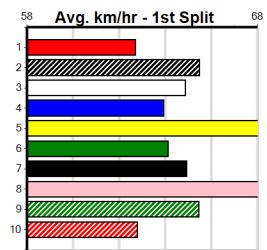

Geelong
10
5:46PM
(VIC time)

GEELONG PRINTING

Distance: 400m, Race Type: Mixed 6/7, Total Prizemoney: $2,925
1st: $1,950, 2nd: $600, 3rd: $300, 4th: $75

CONROY PARK (1) sizzled in a trial here recently and she is expected to fire after a freshen up.
LAMIA NONNA MARY (2) was never headed in her Bendigo win and she can run a cheeky race again.
MY BOY PARKER (7) shows promise.

Watchdog Tips: **1** **2** **7** **8** **Bet:** **Win 1**

1

CONROY PARK [7] Biks **Resuming, sizzled in a trial here, should fire** **$2.80**
BK Bitch Dec-22 Sire: ASTON DEE BEE Dam: HAPPY LASS Trainer: Geoffrey Mitchell (Spotswood)
Owner(s): G Mitchell
Winning Distances: < 300m (0) 300 - 399m (0) 400 - 499m (1) 500 - 599m (0) 600 - 699m (0) > 700m (0)
Winning Weights: 29.3(1)

Run	Time	Dist	Track	Date	Time	Margin	1st/2nd (Time)	PIR	Checked	Comment	W/R	Split 1	S/P	Grade
2nd (7)	29.5	450	BAL	R3	23-Aug-24	25.86	25.41	3.25L MY MUM ROCKS (25.65)	Q/111	.	.	6.78	$3.00 M	
1st (8)	29.3	450	WBL	R1	05-Sep-24	25.78	25.59	1.00L INFRA ROCK (25.84)	M/111	.	.	6.81	$2.60 M	
2nd (2)	29.5	410	HOR	R9	10-Sep-24	23.52	22.93	4.00L OUR MATE BEAR (23.26)	S/44	.	.	10.73	$3.40 X67	
6th (7)	29.0	410	HOR	R3	17-Sep-24	23.86	23.11	11.00 PAW ROXY (23.13)	S/88	.	.	10.98	$2.60 7	
4th (3)	29.7	400	GEL	R10	18-Oct-24	23.06	22.40	5.50L MINI MILKY (22.70)	S/75	.	.	8.89	$5.80 RW	
7= (6)	29.7	450	BAL	R5	24-Oct-24	25.90	25.39	7.50L SIZZLE JACK (25.39)	S/764	.	VO	6.68	$22.30 7	
ST (-)	29.3	390	BAL		18-Nov-24	23.09		10.00 Trial Not Cleared	M/34	.	5of6	.	ST	
ST (-)	29.3	400	GEL		03-Dec-24	22.51		0.01L Trial Cleared	M/11	.	1of7	8.41	ST	

Last 3 wins NOT included above

Box History

Bx	1st	2nd	3rd	4th	5th	6th	7th	8th
1								
2	1							
3				1				
4								
5		1			1			
6								1
7		1				1		
8	1							

Prize	$3395.00
Best	23.06(3)-18/10/24
Starts	8-1-3-0
Trk/Dts	1-0-0-0
APM	2052

2

LAMIA NONNA MARY (NSW)[**Never headed at Bendigo, danger if steps** **$4.60**
BK Bitch Feb-23 Sire: FERAL FRANKY Dam: UNLEASH THE FUN Trainer: John Barbara (Exford)
Owner(s): L Carbone
Winning Distances: < 300m (0) 300 - 399m (0) 400 - 499m (1) 500 - 599m (0) 600 - 699m (0) > 700m (0)
Winning Weights: 27.6(1)

Run	Time	Dist	Track	Date	Time	Margin	1st/2nd (Time)	PIR	Checked	Comment	W/R	Split 1	S/P	Grade
2nd (1)	27.0	400	GEL	R9	07-Oct-24	22.76	22.73	0.50L ETERNIA (22.73)	Q/11	.	SW	8.40	$1.70 M	
1st (1)	27.6	425	BEN	R2	25-Oct-24	23.96	23.88	6.00L SHOOT THE BREEZE (24.38)	Q/111	.	.	6.50	$1.50 M	
8th (8)	27.5	400	GEL	R3	01-Nov-24	23.92	22.44	13.00 DIABLO SIXTEEN (23.03)	Q/76	.	VO	8.93	$2.00 X67	
ST (-)	26.6	400	GEL		03-Dec-24	22.93		0.01L Trial Cleared	M/11	.	1of6	8.60	ST	

Last 3 wins NOT included above

Box History

Bx	1st	2nd	3rd	4th	5th	6th	7th	8th
1	1	1						
2								
3								
4								
5								
6								
7								1
8								

Prize	$2200.00
Best	22.76(1)-7/10/24
Starts	3-1-1-0
Trk/Dts	2-0-1-0
APM	1760