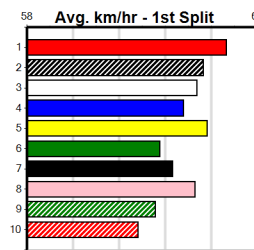

Distance: 390m, Race Type: Mixed 4/5, Total Prizemoney: $1,530
1st: $1,000, 2nd: $320, 3rd: $160, 4th: $50

Watchdog Tips:

Bet:

Form Box Wgt Dist Track Date Time BON Margin 1st/2nd (Time) PIR Checked Comment W/R Split 1 S/P Grade

1

PRESTIA [5]

BK Bitch Jan-21 Sire: BARCIA BALE Dam: INMATE Trainer: Adele Powell (Stanhope)

Owner(s): Powellful Ryino (SYN), M Ryan, A Powell
Winning Distances: < 300m (0) 300 - 399m (10) 400 - 499m (0) 500 - 599m (0) 600 - 699m (0) > 700m (0)

Winning Weights: 27.2(1) 27.5(1) 27.8(2) 28.0(1) 28.4(1) 28.7(1) 28.8(2) 28.9(1)

Run	Time	Wgt	Dist	Track	Date	Time	BON	Margin	1st/2nd (Time)	PIR	Checked	Comment	W/R	Split 1	S/P	Grade
4th (3)	28.5	300	HVL	R4	13-Oct-24	16.95	16.51	2.75L	BONNIE GAL (16.77)	M/4	.	.	.	4.02	$3.50	5
3rd (3)	28.2	300	HVL	R11	20-Oct-24	16.98	16.76	2.25L	SAILAWAY GIN (16.83)	M/3	.	.	.	3.95	$14.00	5
5th (8)	28.0	400	WGL	R7	24-Oct-24	23.29	22.95	1.5L	PAW XAVIER (23.19)	S/45	.	.	.	8.57	$3.10	T3-5
3rd (3)	28.4	390	SHP	R5	07-Nov-24	22.55	22.26	1.5L	REDEMPTION ROCK (22.45)	M/22	.	.	.	8.52	$3.80	T3-5
2nd (3)	28.6	390	SHP	R11	16-Nov-24	22.27	22.01	1.00L	QUESTON BALE (22.22)	Q/11	.	.	.	8.46	$4.70	5
4th (2)	29.0	390	SHP	R11	23-Nov-24	22.52	21.91	9.00L	NORTH CAROLINA (21.91)	M/45	.	.	.	8.64	$9.20	X45
2nd (5)	28.6	390	SHP	R4	12-Dec-24	22.36	21.78	0.10L	COCKTAIL (22.35)	M/11	.	SW	.	8.48	$12.70	5
5th (6)	28.8	300	HVL	R5	15-Dec-24	16.91	16.49	4.75L	MYOLA NICK (16.58)	M/6	.	.	.	3.98	$27.10	5H

Last 3 wins NOT included above

1st (5)	28.8	300	HVL	R10	07-Jan-24	16.87	16.56	2.25L	HILL TOP JONNIE (17.01)	M/1	.	.	.	3.96	$11.00	X45
1st (7)	28.7	390	BAL	R11	06-Jun-24	22.40	21.80	1.5L	EVIE MALDINI (22.49)	M/22	.	SW	.	8.43	$9.10	5H
1st (8)	28.0	300	HVL	R11	04-Oct-24	16.79	16.70	1.00L	JASON ROSE (16.86)	M/6	.	SW	.	4.04	$1.80	T3-5

Box History

Bx	1st	2nd	3rd	4th	5th	6th	7th	8th
1	1	1	1	1				
2	1	1	2	1				3 2
3	1	1	2	1				
4	1	2	1	1	3	1	1	
5	1	2	1	1	2			
6				1	1			
7	3		1	1	1			
8	3	1		2	1	2		

Prize Best $27760.00
Starts 22.27(3)-16/11/24
Trk/Dts 54-10-7-5
APM 8-0-2-1
3444

2

COLLINDA PEARL [5]

BK Bitch Dec-21 Sire: AUSSIE INFRARED Dam: SHE'S A COLLINDA Trainer: Jordan Mcquillen (Lara)

Owner(s): S Tyler
Winning Distances: < 300m (0) 300 - 399m (5) 400 - 499m (1) 500 - 599m (0) 600 - 699m (0) > 700m (0)

Winning Weights: 26.8(1) 27.0(1) 27.1(1) 27.5(1) 27.8(1) 28.2(1)

3rd (4)	27.7	390	WBL	R4	30-Sep-24	22.64	22.34	2.00L	MOONLIGHT SID (22.51)	Q/12	.	.	.	8.71	$4.40	5
1st (4)	27.5	390	WBL	R11	07-Oct-24	22.37	22.32	3.5L	IN THEIR HONOUR (22.61)	Q/11	.	.	.	8.61	$2.10	5
8th (1)	28.1	400	GEL	R12	18-Oct-24	23.40	22.40	8.50L	WATERLOO BOY (22.81)	Q/78	.	.	.	8.81	$30.80	5
1st (3)	28.2	390	WBL	R13	14-Nov-24	22.38	22.00	5.50L	SAINT MICK (22.74)	Q/11	.	.	.	8.62	$9.30	5
7th (6)	28.1	425	BEN	R11	22-Nov-24	24.64	23.58	11.00	EXPILLED (23.94)	M/567	.	.	.	6.70	$36.90	5
1st (2)	27.8	390	SHP	R3	28-Nov-24	22.43	22.30	4.25L	TASMAN HOPE (22.72)	Q/11	.	.	.	8.47	$2.40	5
7th (5)	27.8	400	GEL	R12	06-Dec-24	23.25	22.31	11.00	LOCHINVAR RUBY (22.53)	M/57	.	.	.	8.60	$60.60	5
5th (8)	27.6	425	BEN	R7	11-Dec-24	24.84	24.14	9.00L	HARRY ZOOM (24.23)	M/375	.	SW	.	6.66	$10.00	T3-5

Last 3 wins NOT included above