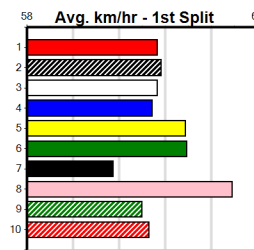

RIDE FOR LUCY (275+ RANK)

4

6:42PM

(VIC time)

Distance: 390m, Race Type: Grade 5, Total Prizemoney: $1,530
1st: $1,000, 2nd: $320, 3rd: $160, 4th: $50

Watchdog Tips:

Bet:

Form Box	Wgt	Dist	Track	Date	Time	BON	Margin	1st/2nd (Time)	PIR	Checked	Comment	WR	Split 1	S/P	Grade

1

NOLAN BALE (NSW)[5]
WBK Dog Oct-21 **Sire: NEED MY MONEYNOW** **Dam: DYNA GERTIE** **Trainer: Tammy Kennedy-harris (Devon M)**
Owner(s): L Harris
Winning Distances: < 300m (0) 300 - 399m (6) 400 - 499m (0) 500 - 599m (0) 600 - 699m (0) > 700m (0)
Winning Weights: 29.5(1) 30.1(1) 30.2(1) 30.8(1) 31.6(1) 31.8(1)

3rd (6)	31.0	400	GEL	R5	05-Nov-24	23.10	22.46	6.00L TUFF TOBY (22.69)	M/53	.	.	.	8.60	$4.80	5
6th (7)	31.0	410	HOR	R4	09-Nov-24	23.97	22.98	3.75L IN THEIR HONOUR (23.71)	S/56	.	.	.	10.83	$7.90	T3-5
5th (6)	31.0	390	BAL	R5	14-Nov-24	23.00	22.16	13.00 QUICK BISCUIT (22.16)	M/67	.	.	.	8.68	$14.00	T3-5
2nd (6)	31.3	390	BAL	R3	18-Nov-24	22.51	22.32	2.75L ABLETT FLYER (22.32)	M/22	.	.	.	8.51	$5.10	T3-5
1st (8)	30.8	390	BAL	R6	21-Nov-24	22.21	21.93	2.50L FABIO GIBLET (22.37)	M/31	.	SW	.	8.51	$4.20	T3-5
6th (1)	30.9	400	GEL	R5	26-Nov-24	23.24	22.58	6.00L SPICY PIPER (22.85)	M/76	.	.	.	8.96	$2.20	X45
5th (2)	31.0	400	WGL	R5	03-Dec-24	23.13	22.49	6.00L HARD ON ME (22.71)	M/33	.	.	.	8.57	$5.10	5
5th (7)	31.4	400	GEL	R5	10-Dec-24	23.07	22.51	5.50L CHESTER CAMPBELL (22.69)	M/54	.	.	.	8.54	$5.60	5

Last 3 wins NOT included above

1st (8)	30.2	350	TRA	R4	17-May-24	20.27	19.81	0.25L STURGIS (20.29)	M/55	.	.	.	6.82	$2.00	X67
1st (1)	31.6	390	SHP	R5	08-Aug-24	22.32	22.32	3.25L KNICKED OFF (22.54)	M/11	.	.	.	8.57	$3.80	T3-5
1st (4)	31.8	390	BAL	R5	17-Oct-24	22.27	22.15	5.50L MR. FLASH (22.64)	M/21	.	.	.	8.59	$3.40	T3-5

Box History

Bx	1st	2nd	3rd	4th	5th	6th	7th	8th
1	3	1	4				1	2
2	1	1	2	1	1			1
3	2		2	2	2			
4	1	1						
5			1		2			
6	2	3		3	2			1
7			2	3	2	2		1
8	2			1				1

Prize Best Starts Trk/Dts APM
$13605.00
22.32(1)-8/8/24
55-6-7-6
2-1-0-0
5325