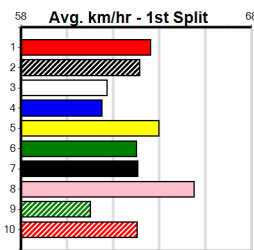

GPP LASER3300 (275+ RANK)

5

7:04PM

(VIC time)

Distance: 450m, Race Type: Mixed 6/7, Total Prizemoney: \$1,530
1st: \$1,000, 2nd: \$320, 3rd: \$160, 4th: \$50

Watchdog Tips:

Bet:

Form Box	Wgt	Dist	Track	Date	Time	BON	Margin	1st/2nd (Time)	PIR	Checked	Comment	WR	Split 1	S/P	Grade
----------	-----	------	-------	------	------	-----	--------	----------------	-----	---------	---------	----	---------	-----	-------