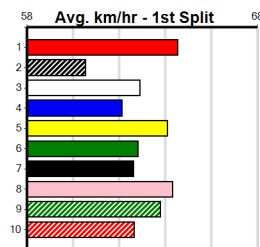

TOP CAT VIDEO (275+ RANK)

Distance: 450m, Race Type: Grade 5, Total Prizemoney: $1,530
1st: $1,000, 2nd: $320, 3rd: $160, 4th: $50

7

7:46PM

(VIC time)

Watchdog Tips:

Bet:

Form Box	Wgt	Dist	Track	Date	Time	BON	Margin	1st/2nd (Time)	PIR	Checked	Comment	WR	Split 1	S/P	Grade

MCIVOR OLLY [5]

BEBD Dog May-22 Sire: FERAL FRANKY Dam: MCIVOR VERNA
Owner(s): B Priest Trainer: Barry Priest (Junortoun)
Winning Distances: < 300m (0) 300 - 399m (0) 400 - 499m (1) 500 - 599m (2) 600 - 699m (0) > 700m (0)
Winning Weights: 33.7(1) 34.5(1) 35.6(1)

3rd (7)	34.3	500	BEN	R7	23-Oct-24	28.75	28.41	3.5L ZIPPING SCOOBY (28.51)	M/333				6.77	$5.80	T3-RW
4th (3)	34.4	600	MTG	R1	27-Oct-24	35.92	35.02	13.00 MOONLIGHT ANNIE (35.02)					9.15	$41.00	X
5th (7)	33.9	500	BEN	R7	13-Nov-24	29.06	28.49	8.50L MCIVOR JEWELS (28.49)	M/555				6.86	$19.00	T3-RW
3rd (8)	33.7	500	BEN	R6	20-Nov-24	28.95	28.60	2.50L MCIVOR MORGAN (28.78)	M/553				6.87	$6.10	6G
4th (5)	33.7	600	MTG	R1	24-Nov-24	35.67	35.05	6.50L SWEET SECRET (35.20)					9.26	$34.00	X
5th (4)	33.9	425	BEN	R10	29-Nov-24	24.58	23.63	11.00 MISS PATSY (23.87)	S/865				6.80	$81.40	6G
1st (1)	33.7	500	BEN	R9	06-Dec-24	28.94	28.10	0.50L TALK BACKS BACK (28.96)	Q/452				6.70	$10.40	RW
7th (8)	33.6	450	BAL	R11	11-Dec-24	25.97	24.92	9.00L KENSINGTON FLYER (25.36)	Q/677				6.78	$77.00	5

Last 3 wins NOT included above

1st (3)	35.6	425	BEN	R2	20-Mar-24	24.34	24.11	1.5L SNOW ROYALE (24.43)	Q/221				6.65	$2.80	M
1st (2)	34.5	500	BEN	R5	12-Jun-24	29.00	28.36	0.50L MCIVOR MORGAN (29.02)	M/212				6.74	$3.80	7

Box History

Bx	1st	2nd	3rd	4th	5th	6th	7th	8th
1	1	2	1	1			1	1
2	1					1		
3	1	1		1			1	1
4			1		1	1		
5			1	1				1
6				1				2
7			2	1	2	1		
8	1	2			2	1		

Prize Best	$7195.00
Starts	26.01(7)-7/9/24
Trk/Dts	35-3-4-7
APM	1-0-0-1 4263

TINKER KIM [5]

F Bitch May-20 Sire: KIOWA MON MANNY Dam: DYNA PEANUT
Owner(s): Burns Racing (SYN), C Burns, J Burns Trainer: Craig Burns (Balliang)
Winning Distances: < 300m (0) 300 - 399m (0) 400 - 499m (2) 500 - 599m (1) 600 - 699m (0) > 700m (0)
Winning Weights: 28.8(1) 29.0(1) 29.4(1)

2nd (2)	29.8	425	BEN	R11	26-Oct-24	24.73	24.08	0.25L CLASSY SHIFTER (24.72)	Q/112				6.70	$17.90	5
7th (4)	30.5	515	SAP	R12	02-Nov-24	30.66	29.56	13.00 SINGLE LADIES (29.76)	S/7777				5.34	$35.10	5NP
7th (2)	30.2	410	HOR	R12	09-Nov-24	24.50	22.98	17.00 FOXY ROXY (23.35)	M/67				11.17	$42.40	T3-5
5th (3)	29.7	450	WBL	R6	21-Nov-24	25.93	25.19	11.00 CRACKERJACK TONK (25.19)	S/776				6.98	$53.80	RWH
5th (8)	29.4	460	GEL	R8	26-Nov-24	26.38	25.91	3.75L SHOWGIRL SHIRLEY (26.13)	S/866				7.00	$47.70	5
6th (5)	29.5	460	GEL	R9	30-Nov-24	26.41	25.87	8.00L SHRAPNEL (25.87)	M/466		W		6.96	$43.60	RW
7th (2)	29.9	400	GEL	R4	09-Dec-24	23.42	22.41	9.00L SOMETHING GOOD (22.80)	S/87				9.20	$53.40	5NP
2nd (6)	29.7	410	HOR	R6	13-Dec-24	24.09	23.27	6.50L ZIPPING GIAN (23.65)	S/44				10.96	$5.80	5

Last 3 wins NOT included above

1st (4)	28.8	525	MEP	R1	05-Apr-23	30.68	29.90	1.25L LITTLE PEG (30.76)	M/2222		SW		5.29	$18.60	M
1st (1)	29.0	425	BEN	R4	28-Jun-23	24.58	23.86	3.00L COCONUT OAKLAND (24.78)	M/431		SW		6.77	$4.00	T3-7
1st (6)	29.4	460	GEL	R5	09-Jul-24	26.44	26.13	0.10L CLOSE COMBAT (26.45)	S/543		SW		6.87	$51.80	X67