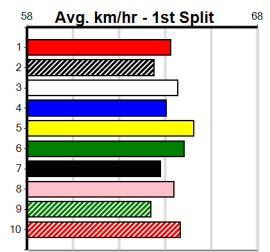

SPORTSBET SAME RACE MULTI (275+ RANK)

Distance: 390m, Race Type: Grade 5, Total Prizemoney: $1,530
1st: $1,000, 2nd: $320, 3rd: $160, 4th: $50

Watchdog Tips:

Bet:

Form Box Wgt Dist Track Date Time BON Margin 1st/2nd (Time) PIR Checked Comment W/R Split 1 S/P Grade

LEKTRA FRED [5]
BK Dog Apr-22 Sire: HOUDINI BOY Dam: LEKTRA JENA
Owner(s): WETZEL (SYN), S Wetzels, H Wetzels
Trainer: Shane Wetzels (Northwood)
Winning Distances: < 300m (0) 300 - 399m (4) 400 - 499m (1) 500 - 599m (0) 600 - 699m (0) > 700m (0)
Winning Weights: 30.3(1) 30.4(1) 30.8(1) 31.2(1) 31.4(1)
6th (5) 31.0 425 BEN R11 27-Sep-24 24.65 23.60 8.50L BLACK LICORICE (24.06) M/566 . . . 6.84 $13.70 5
5th (4) 31.9 390 SHP R10 12-Oct-24 22.61 21.99 6.00L BLAME SPENCER (22.21) M/66 . . . SW . 8.68 $10.30 X45
4th (2) 31.6 425 BEN R9 23-Oct-24 24.43 24.02 6.00L DUCHESS GEORGIA (24.02) M/465 . . . 6.72 $4.70 T3-5
1st (7) 31.2 390 SHP R4 31-Oct-24 22.45 22.11 1.25L IMPRESARIO (22.53) M/22 . . . 8.43 $2.10 T3-5
2nd (8) 30.9 425 BEN R10 06-Nov-24 24.12 23.88 0.50L SWANKY CHIC (24.08) M/322 . . . 6.65 $4.40 5
6th (8) 30.4 390 SHP R10 16-Nov-24 22.65 22.01 9.00L ZENI BALE (22.04) M/55 . . . 8.67 $3.30 X45
4th (1) 30.7 390 SHP R12 23-Nov-24 22.57 21.91 4.50L DAWNY BY NAME (22.26) M/44 . . . 8.77 $5.60 5
4th (5) 30.2 390 SHP R3 12-Dec-24 22.60 21.78 6.50L CINNABAR ICON (22.17) M/54 . . . 8.88 $7.40 5
Last 3 wins NOT included above
1st (1) 30.4 400 MTG R6 04-Feb-24 23.22 22.79 0.75L BELAIR BRAE (23.26) 10.85 $3.00 6
1st (2) 30.8 390 SHP R10 19-Jul-24 22.35 22.28 7.00L SLINGER (22.82) Q/11 . . . 8.51 $5.80 X67
1st (2) 31.4 390 SHP R4 10-Aug-24 22.33 22.14 3.25L ASTON AFFLECK (22.55) M/22 . . . 8.66 $3.40 RW

FULL BARREL [5]
F Dog Mar-22 Sire: FERNANDO BALE Dam: IT'S A BLUSH
Owner(s): Eye Candy (SYN), C Wilk, K Gorman
Trainer: Rachael Brown (Spring Gully)
Winning Distances: < 300m (0) 300 - 399m (3) 400 - 499m (1) 500 - 599m (0) 600 - 699m (0) > 700m (0)
Winning Weights: 29.0(1) 29.2(1) 29.5(1) 29.7(1)
4th (2) 29.2 400 WGL R12 01-Nov-24 23.05 22.49 4.75L MICK SAYS SO (22.72) M/77 . . . 8.74 $7.50 T3-5
2nd (1) 29.3 350 HVL R8 11-Nov-24 19.42 19.38 0.75L ZIPPI MUSTANG (19.38) M/3 . . . 6.62 $6.80 5
6th (7) 29.1 425 BEN R9 15-Nov-24 24.49 23.97 6.00L THEEGALA (24.10) M/776 . . . 6.81 $32.70 RW
1st (2) 29.2 400 GEL R12 19-Nov-24 22.88 22.65 0.75L SPICY SIREN (22.93) M/31 . . . 8.61 $14.10 5
4th (7) 29.4 435 SLE R12 24-Nov-24 24.89 24.22 7.00L VIKING (24.43) M/544 . . . 5.38 $35.80 5
7th (3) 29.8 400 GEL R10 30-Nov-24 22.87 22.48 5.50L GOT A PULSE (22.51) M/77 . . . 8.76 $20.00 X45
5th (8) 29.9 400 GEL R12 09-Dec-24 22.88 22.41 2.00L TINKER CONALL (22.76) S/77 . . . 8.71 $14.30 5NP
5th (7) 29.9 425 BEN R3 13-Dec-24 24.40 23.66 4.25L OPRAH BALE (24.11) M/887 . . . 6.69 $28.20 5
Last 3 wins NOT included above
1st (1) 29.7 395 TRA R2 11-Mar-24 22.87 22.31 1.00L RUPTURED (22.94) S/421 . . . 3.87 $2.30 M
1st (3) 29.0 395 TRA R9 20-Mar-24 23.11 22.55 1.00L PACIFIC BEAUTY (23.17) M/421 . . . SW . 3.93 $6.00 7
1st (2) 29.5 350 HVL R4 09-Oct-24 19.62 19.45 2.00L COMO PRINCE (19.76) M/2 . . . 6.59 $4.70 X67