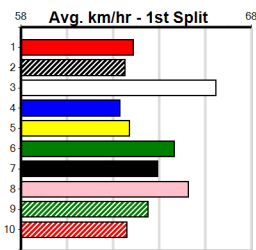

BYERS ELECTRICAL (275+ RANK)

Distance: 390m, Race Type: Grade 6, Total Prizemoney: $1,530
1st: $1,000, 2nd: $320, 3rd: $160, 4th: $50

Watchdog Tips: [ ] [ ] [ ] [ ] Bet: [ ]

ONE HAND CLAP [6]
BK Dog Nov-22 Sire: EXPLOSIVE BOY Dam: COCO NOVA
Owner(s): L Edgerton
Trainer: Simone Fisher (Lara)
Winning Distances: < 300m (0) 300 - 399m (1) 400 - 499m (1) 500 - 599m (0) 600 - 699m (0) > 700m (0)
Winning Weights: 32.1(1) 32.6(1)
1st (7) 32.1 390 BAL R3 06-Sep-24 22.67 22.42 4.50L ZULU WOLF (22.99) M/11 SW 8.62 $18.80 7
3rd (8) 32.4 425 BEN R9 11-Sep-24 24.52 24.14 5.50L PRINCE PIERRE (24.14) M/642 6.85 $3.40 T3-6
2nd (8) 32.5 425 BEN R9 18-Sep-24 24.55 24.12 0.50L KRAKEN HUGGIE (24.52) M/122 VO 6.65 $3.30 T3-6
ST (-) 34.3 400 GEL 19-Nov-24 23.20 2.75L Trial Cleared M/33 4of6 . . ST
6th (3) 33.8 390 WBL R3 28-Nov-24 22.82 21.84 8.00L LITTLE NARLA (22.27) M/56 8.74 $14.80 X67
8th (2) 34.1 435 SLE R3 04-Dec-24 25.74 24.43 16.00 ELITE DOM (24.64) M/778 5.44 $3.90 T3-6
3rd (1) 34.0 390 SHP R10 09-Dec-24 22.75 21.77 4.50L GOT A MESSAGE (22.45) S/65 8.87 $27.60 X67
8th (5) 33.8 410 HOR R9 17-Dec-24 24.66 23.14 18.00 PAW PASADENA (23.40) S/87 10.96 $21.80 6G
Last 3 wins NOT included above
1st (8) 32.6 410 HOR R1 13-Jul-24 23.92 23.35 1.5L LOSE MY NUMBER (24.01) S/11 10.56 $2.30 M
Prize Best $3620.00
Starts 22.75(1)-9/12/24
Trk/Dts 12-2-1-3
APM 1-0-0-1 1924

JERSEY JET (SA)[6]
BK Bitch Aug-22 Sire: FLYING RICCIARDO Dam: SELECT SOME
Owner(s): M Giddings
Trainer: Mark Giddings (Heathcote)
Winning Distances: < 300m (0) 300 - 399m (1) 400 - 499m (1) 500 - 599m (0) 600 - 699m (0) > 700m (0)
Winning Weights: 24.7(1) 24.9(1)
3rd (7) 24.9 300 HVL R4 30-Aug-24 17.12 16.96 0.75L LITTLE MISS ENVY (17.07) M/7 4.12 $6.10 T3-6
2nd (7) 25.0 390 BAL R10 06-Sep-24 22.48 22.42 1.00L COLLINDA PEARL (22.43) M/22 8.63 $11.30 6G
5th (2) 25.0 400 GEL R11 10-Sep-24 23.36 22.54 5.50L EVEN CHANCE (22.99) Q/57 VO 8.96 $10.40 6G
8th (1) 24.5 400 DUB R3 19-Oct-24 24.23 22.46 17.00 FLETCHER KEEPING (23.08) 368 368 9.66 $3.40 XM5
4th (8) 25.2 390 SHP R10 23-Nov-24 22.62 21.91 8.50L SWEET LOVE (22.05) M/33 8.69 $11.50 6G
8th (6) 24.8 390 WBL R3 02-Dec-24 23.10 22.17 12.00 RESIGN THE PLOW (22.29) M/88 9.11 $15.20 X67
7th (3) 25.4 390 SHP R9 12-Dec-24 22.81 21.78 9.50L TWILIGHT TORI (22.16) M/88 8.80 $12.20 6G
7th (4) 25.4 300 HVL R11 17-Dec-24 17.56 17.06 7.50L BLONDE MUSTANG (17.06) M/2 4.02 $16.60 6G
Last 3 wins NOT included above
1st (4) 24.7 400 GEL R2 18-Jun-24 22.72 22.63 3.75L AXEL'S RADAR (22.97) Q/11 8.47 $15.50 M
1st (6) 24.9 300 HVL R2 23-Aug-24 17.17 16.77 0.10L HUDSON FLYER (17.18) M/3 4.01 $7.60 T3-7
Prize Best $3695.00
Starts 22.62(8)-23/11/24
Trk/Dts 24-2-3-2
APM 3-0-0-0 1505