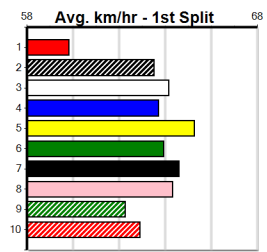

CKH PAINTING (275+ RANK)

Distance: 390m, Race Type: Grade 5, Total Prizemoney: $1,530
1st: $1,000, 2nd: $320, 3rd: $160, 4th: $50

Watchdog Tips:

Bet:

Form Box Wgt Dist Track Date Time BON Margin 1st/2nd (Time) PIR Checked Comment W/R Split 1 S/P Grade

LITTLE LORELEI (NSW)[5]
BK Bitch Jan-22 Sire: FABREGAS Dam: SLIPPERY GRANT
Owner(s): M Giddings
Trainer: Mark Giddings (Heathcote)
Winning Distances: < 300m (0) 300 - 399m (2) 400 - 499m (1) 500 - 599m (1) 600 - 699m (0) > 700m (0)
Winning Weights: 26.0(1) 26.3(1) 26.4(1) 26.7(1)
Box History table and Prize Best Starts Trk/Dts APM

ZAP [5]
BD Dog Jan-20 Sire: ZAMBORA BROCKIE Dam: KUNG FU HUSTLE
Owner(s): A Debattista
Trainer: Alfred Debattista (Sedgwick)
Winning Distances: < 300m (0) 300 - 399m (6) 400 - 499m (7) 500 - 599m (0) 600 - 699m (0) > 700m (0)
Winning Weights: 33.0(1) 34.1(2) 34.2(2) 34.3(1) 34.4(2) 34.5(1) 34.8(1) 35.0(1) 35.6(1) 35.7(1)
Box History table and Prize Best Starts Trk/Dts APM

LEAVE ME IN [5]
BD Bitch May-21 Sire: HOOKSY Dam: LEAVE ME OUT
Owner(s): D Jarvis
Trainer: Donald Jarvis (Heathcote)
ENG BEN 2024-12-18
Winning Distances: < 300m (0) 300 - 399m (1) 400 - 499m (2) 500 - 599m (1) 600 - 699m (0) > 700m (0)
Winning Weights: 28.6(1) 29.5(1) 29.7(2)
Box History table and Prize Best Starts Trk/Dts APM

ARGYLE EMMA [5] Biks
BK Bitch Dec-20 Sire: RAW ABILITY Dam: DUBOVKA
Owner(s): J Blake
Trainer: Jazmyn Blake (Simson)
ENG BEN 2024-12-18
Winning Distances: < 300m (0) 300 - 399m (10) 400 - 499m (1) 500 - 599m (0) 600 - 699m (0) > 700m (0)
Winning Weights: 27.0(1) 27.3(1) 27.4(2) 27.6(2) 27.7(4) 27.8(1)
Box History table and Prize Best Starts Trk/Dts APM

TINKER CONALL [5]
WBD Dog Oct-21 Sire: FERNANDO BALE Dam: GAWKER BALE
Owner(s): C Burns
Trainer: Jennifer Burns (Balliang)
Winning Distances: < 300m (0) 300 - 399m (3) 400 - 499m (7) 500 - 599m (1) 600 - 699m (0) > 700m (0)
Winning Weights: 33.2(1) 33.4(1) 33.8(1) 34.0(1) 34.2(3) 34.3(1) 34.4(1) 35.0(1) 35.2(1)
Box History table and Prize Best Starts Trk/Dts APM