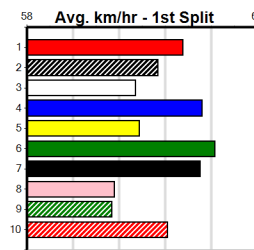

Watchdog Tips:

Bet:

Form Box	Wgt	Dist	Track	Date	Time	BON	Margin	1st/2nd (Time)	PIR	Checked	Comment	WR	Split 1	S/P	Grade

1

YELLOW HAWK [5]
BD Dog Feb-21 Sire: SUPERIOR PANAMA Dam: BOBBY SOXER
Owner(s): H Wetzels
Winning Distances: < 300m (1) 300 - 399m (1) 400 - 499m (6) 500 - 599m (1) 600 - 699m (0) > 700m (0)
Winning Weights: 30.6(1) 30.7(1) 30.9(1) 31.0(1) 31.4(1) 31.9(1) 32.2(1) 32.4(1) 32.6(1)

4th (1)	31.9	450	SHP	R7	14-Oct-24	25.81	25.13	5.50L READ THE ROOM (25.43)	S/455	.	.	.	6.77	$15.10	5
6th (3)	31.5	500	BEN	R8	18-Oct-24	28.53	28.13	6.00L KADE (28.13)	S/335	.	.	.	6.68	$65.60	X45
6th (4)	31.1	425	BEN	R8	25-Oct-24	24.36	23.88	5.50L GAS LANTERN (24.01)	M/555	.	.	.	6.74	$58.10	X45
6th (2)	30.7	450	SHP	R5	01-Nov-24	25.85	25.11	7.00L DON'T TELL SHELL (25.39)	M/887	.	.	.	6.90	$12.80	5
2nd (7)	30.1	450	SHP	R8	16-Nov-24	25.43	25.20	1.5L OUR ALAMO (25.33)	M/111	.	SW	.	6.56	$22.90	5
5th (4)	30.6	450	SHP	R6	23-Nov-24	25.70	25.32	5.50L DOLLAR SIGNS (25.32)	M/334	.	.	.	6.72	$5.60	X45
3rd (1)	29.7	390	SHP	R4	09-Dec-24	22.36	21.77	3.25L ZERO KILLER (22.14)	M/33	.	.	.	8.57	$9.30	5
2nd (4)	29.7	390	SHP	R12	12-Dec-24	22.29	21.78	2.00L ASTON WASHINGTON	M/22	.	.	.	8.61	$2.60	5

Last 3 wins NOT included above

1st (3)	32.6	340	HOB	R11	09-Nov-23	19.36	19.36	0.10L COLDEN MANDELLA (19.37)	0	.	B	.	5.10	$3.60	5
1st (1)	31.0	450	SHP	R7	14-Sep-24	25.39	25.39	4.25L DEMON KYSAIAH (25.68)	M/111	.	.	.	6.57	$3.90	5
1st (5)	30.9	425	BEN	R12	27-Sep-24	24.27	23.60	0.75L MORAINÉ BELLA (24.31)	M/333	.	.	.	6.73	$10.10	5

Box History

Bx	1st	2nd	3rd	4th	5th	6th	7th	8th
1	5	1	2	2	1	1	1	1
2	1	1	1	1	2	2	2	2
3	1	1	1	1	1	1	1	1
4	1	3	4	2	2	2	2	2
5	1	1	1	1	1	1	1	1
6	1	1	1	2	2	2	2	1
7	2	1	1	1	1	1	1	1
8	3	1	4	1	1	1	1	1

Prize Best Starts Trk/Dts APM $30105.00 25.39(1)-14/9/24 69-9-10-11 7-1-2-0 4422