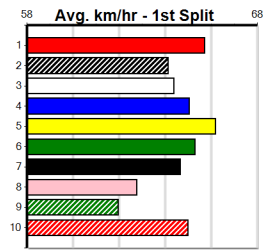

REJUVENATE @ STUD (275 + RANK)

Distance: 390m, Race Type: Grade 5, Total Prizemoney: $1,530
1st: $1,000, 2nd: $320, 3rd: $160, 4th: $50

Watchdog Tips:

Bet:

Form Box Wgt Dist Track Date Time BON Margin 1st/2nd (Time) PIR Checked Comment W/R Split 1 S/P Grade

DRAGONELLE [5]
BK Bitch Nov-22 Sire: EXPLOSIVE BOY Dam: COCO NOVA
Owner(s): L Edgerton
Trainer: Jordan Mcquillen (Lara)
Winning Distances: < 300m (0) 300 - 399m (4) 400 - 499m (1) 500 - 599m (0) 600 - 699m (0) > 700m (0)
Winning Weights: 27.4(1) 27.5(1) 28.4(3)
Box History table and Prize Best Starts table included.

HARTLAND DUKE [5]
BK Dog Mar-22 Sire: ASTON DUKE Dam: TREY SMIDGE
Owner(s): B Evans
Trainer: Jason Formosa (Heathcote)
Winning Distances: < 300m (0) 300 - 399m (5) 400 - 499m (2) 500 - 599m (0) 600 - 699m (0) > 700m (0)
Winning Weights: 33.8(1) 33.9(2) 34.0(1) 34.1(1) 34.3(1) 34.5(1)
Box History table and Prize Best Starts table included.

SOLITARY FLICKER [5]
F Dog Aug-21 Sire: HARD STYLE RICO Dam: FAUN FLAME
Owner(s): Big Three (SYN), M Dennis, B Wright, M Bolger
Trainer: Carol Jackson (Neilborough)
Winning Distances: < 300m (0) 300 - 399m (4) 400 - 499m (3) 500 - 599m (0) 600 - 699m (0) > 700m (0)
Winning Weights: 35.2(1) 35.4(2) 35.5(1) 35.8(1) 35.9(2)
Box History table and Prize Best Starts table included.

CLOSE COMBAT [5]
BK Dog Feb-22 Sire: FABREGAS Dam: GEORGIA KATE
Owner(s): D Mckay
Trainer: Daniel Mckay (Toolleen)
Winning Distances: < 300m (0) 300 - 399m (4) 400 - 499m (2) 500 - 599m (0) 600 - 699m (0) > 700m (0)
Winning Weights: 33.6(1) 34.6(1) 34.7(1) 34.9(2) 35.2(1)
Box History table and Prize Best Starts table included.

MR. BARTENDER [5]
WF Dog Oct-21 Sire: HOOKED ON SCOTCH Dam: PRETTY MUCH
Owner(s): M Katsiris
Trainer: Michael Katsiris (Thomastown)
Winning Distances: < 300m (0) 300 - 399m (2) 400 - 499m (7) 500 - 599m (0) 600 - 699m (0) > 700m (0)
Winning Weights: 30.1(1) 30.2(1) 30.3(1) 30.4(3) 30.6(1) 30.8(1) 30.9(1)
Box History table and Prize Best Starts table included.

1

2

3

4

5