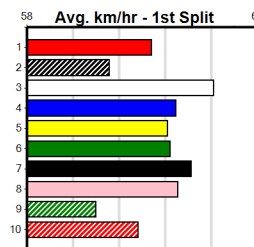

Distance: 450m, Race Type: Grade 5, Total Prizemoney: $1,530
1st: $1,000, 2nd: $320, 3rd: $160, 4th: $50

Watchdog Tips: [ ] [ ] [ ] [ ] Bet: [ ]

Form Box Wgt Dist Track Date Time BON Margin 1st/2nd (Time) PIR Checked Comment W/R Split 1 S/P Grade

1
TORNADO JACK [5]
F Dog Dec-21 Sire: BUCKLE UP WES Dam: LANCOME LADY
Owner(s): T Boehmke
Winning Distances: < 300m (0) 300 - 399m (0) 400 - 499m (5) 500 - 599m (0) 600 - 699m (0) > 700m (0)
Winning Weights: 28.5(1) 29.7(1) 29.8(1) 30.4(2)
5th (7) 29.8 425 BEN R10 26-Sep-24 24.79 24.09 1.75L LEKTRA RODNEY (24.68) S/555 . . . 6.77 $6.10 T3-5
6th (4) 30.5 425 BEN R6 02-Oct-24 24.80 23.88 8.50L RADEBE (24.23) M/776 . . . W 6.67 $26.10 SH
1st (3) 30.4 425 BEN R11 09-Oct-24 24.12 23.99 0.50L PENNY BLUE DEMON (24.14) M/332 . . . SW W 6.66 $21.40 T3-5
5th (3) 30.5 500 BEN R8 19-Oct-24 28.83 28.44 6.00L ZIPPING SPARTAN (28.44) M/455 . . . . 6.80 $10.80 5
1st (4) 30.4 425 BEN R4 06-Nov-24 24.12 23.88 2.00L MILLS FOR THREE (24.25) M/221 . . . . 6.65 $11.20 5
6th (2) 31.1 485 HOR R7 12-Nov-24 27.89 27.08 8.00L OVER ACHIEVER (27.36) M/466 . . . . 6.68 $17.00 5
3rd (8) 30.6 460 GEL R6 19-Nov-24 26.74 25.83 7.00L HIGHLY ALERT (26.25) M/113 . . . . 6.68 $12.70 5
4th (2) 30.5 410 HOR R5 13-Dec-24 24.05 23.27 7.00L CIRCLE THE SPACE (23.57) M/54 . . . . 10.70 $14.40 5
Last 3 wins NOT included above
1st (6) 28.5 450 BAL R3 21-Mar-24 26.08 25.43 1.00L MISS BOOM (26.14) S/821 . . . SW . 7.12 $7.70 M
1st (1) 29.8 425 BEN R3 21-Aug-24 24.35 24.10 2.25L HERE COMES SHAKA (24.49) M/111 . . . SW . 6.76 $4.00 7
1st (8) 29.7 425 BEN R11 28-Aug-24 24.46 24.19 1.5L PRINCE PIERRE (24.56) M/112 . . . . 6.72 $3.70 T3-6

Box History

Bx	1st	2nd	3rd	4th	5th	6th	7th	8th
1	1	1	1					
2	1	1	2	1	1	2	1	
3	1		1	1	1	1	1	
4	1		1	1	1	4		
5				1	2	1		
6	1		1	3	1	1		
7		1	1	1				
8	1	1	1			1		

Prize Best $7580.00
Starts 25.79(6)-5/9/24
Trk/Dts 45-5-3-8
APM 2-0-0-1 3607

2
BALLOON HEAD (NSW)[5]
BK Dog Apr-21 Sire: ASTON DEE BEE Dam: NO SPARKLE LEICA
Owner(s): D Petersen
Winning Distances: < 300m (0) 300 - 399m (2) 400 - 499m (2) 500 - 599m (0) 600 - 699m (0) > 700m (0)
Winning Weights: 34.0(1) 34.7(2) 35.7(1)
7th (4) 35.4 400 GEL R10 02-Nov-24 23.18 22.24 11.00L MICHALIS (22.41) S/66 . . . . 8.75 $62.00 5H
4th (4) 35.6 425 BEN R13 06-Nov-24 25.06 23.88 17.00L MAJOR FRANKY (23.90) M/566 . . . . 6.92 $16.70 5
3rd (6) 35.2 425 BEN R10 13-Nov-24 24.82 24.27 7.00L HE'S HELL BENT (24.36) S/643 . . . . 6.83 $21.00 T3-5
2nd (8) 35.0 425 BEN R13 20-Nov-24 24.37 24.19 0.25L LATIN RHYTHM (24.36) M/222 . . . . 6.72 $3.40 5
5th (1) 35.0 390 SHP R4 23-Nov-24 22.71 21.91 5.50L CRACKERJACK BERN M/65 . . . . 8.77 $12.60 5
2nd (2) 35.0 425 BEN R4 27-Nov-24 24.49 24.03 3.00L IRON TYSON (24.29) M/432 . . . SW . 6.77 $4.30 T3-5
2nd (6) 34.7 425 BEN R11 04-Dec-24 24.54 24.18 1.25L GOLD GIZMO (24.45) M/643 . . . . 6.66 $27.50 5
7th (2) 35.1 425 BEN R12 11-Dec-24 24.84 24.14 7.00L COLLINDA LAW (24.37) M/457 . . . . 6.83 $21.40 T3-5
Last 3 wins NOT included above
1st (8) 34.7 390 WBL R4 27-Nov-23 22.69 22.34 1.25L SKIDAMARINK (22.77) M/21 . . . SW . 8.66 $1.60 X67
1st (5) 34.7 390 WBL R9 15-Jan-24 22.47 22.30 0.05L GOLDEN SCOTCH (22.48) S/42 . . . . 8.64 $1.70 6G
1st (1) 35.7 450 BAL R8 23-Jun-24 25.58 25.50 3.75L LALA QUICK (25.83) M/111 . . . . 6.79 $2.20 T3-5