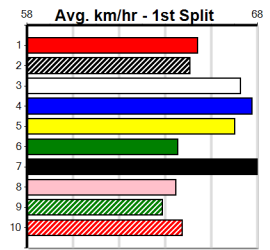

ONE MORE RACE TO GO

Distance: 390m, Race Type: Mixed 4/5, Total Prizemoney: $3,360
1st: $2,250, 2nd: $690, 3rd: $345, 4th: $75

Watchdog Tips:

Bet:

Form Box Wgt Dist Track Date Time BON Margin 1st/2nd (Time) PIR Checked Comment WR Split 1 S/P Grade

1

CHESTER DEEDS [5]

WBK Dog Feb-22 Sire: SENNACHIE Dam: BEAUT DEEDS

Trainer: Garry Anders (Koroit)

Owner(s): G Anders

Winning Distances: < 300m (0) 300 - 399m (3) 400 - 499m (8) 500 - 599m (0) 600 - 699m (0) > 700m (0)

Winning Weights: 28.9(6) 29.0(1) 29.1(2) 29.2(1) 29.3(1)

Table with columns: Rank, Dog, Wgt, Dist, Track, Date, Time, BON, Margin, 1st/2nd (Time), PIR, Checked, Comment, WR, Split 1, S/P, Grade. Includes entries for PAW SOME STORM, EDI BALE, MR. DEEDS, MAC AND CHEESE, CRUISIN' CHERRY, WARIO, IS HE LUCKY, and WARIO.

Last 3 wins NOT included above

Table with columns: Rank, Dog, Wgt, Dist, Track, Date, Time, BON, Margin, 1st/2nd (Time), PIR, Checked, Comment, WR, Split 1, S/P, Grade. Includes entries for GRUMPY SAILOR, SOLID GROUND, and MYALL JACK.

Box History table for CHESTER DEEDS with columns: Bx, 1st, 2nd, 3rd, 4th, 5th, 6th, 7th, 8th. Includes prize and start info.

2

SAINT TOMMY [4]

BKW Dog Jan-22 Sire: TOMMY SHELBY Dam: MEPUNGA PRUE

Trainer: Peter Byrne (Koroit)
ENG HOR 2024-12-23

Owner(s): P Byrne

Winning Distances: < 300m (0) 300 - 399m (3) 400 - 499m (5) 500 - 599m (1) 600 - 699m (0) > 700m (0)

Winning Weights: 28.8(1) 29.4(1) 29.5(1) 29.6(1) 29.7(1) 29.8(1) 29.9(1) 30.5(1) 30.6(1)

Table with columns: Rank, Dog, Wgt, Dist, Track, Date, Time, BON, Margin, 1st/2nd (Time), PIR, Checked, Comment, WR, Split 1, S/P, Grade. Includes entries for INGASALLY, JENNY BALE, COUNTY KILDARE, CHESTER DEEDS, TATTOOED, NATALIE BALE, SHOW CAUSE, and LADY PANAMA.

Last 3 wins NOT included above

Table with columns: Rank, Dog, Wgt, Dist, Track, Date, Time, BON, Margin, 1st/2nd (Time), PIR, Checked, Comment, WR, Split 1, S/P, Grade. Includes entries for CADILLAC GIRL, CAPTAIN ROSIE, and SHERICKA.

Box History table for SAINT TOMMY with columns: Bx, 1st, 2nd, 3rd, 4th, 5th, 6th, 7th, 8th. Includes prize and start info.

3

SEATS TWO [5]

BK Bitch Jan-22 Sire: FERAL FRANKY Dam: PICTOR LUCY

Trainer: Gary Hunt (Cudgee)

Owner(s): D Mckenna

Winning Distances: < 300m (0) 300 - 399m (5) 400 - 499m (3) 500 - 599m (0) 600 - 699m (0) > 700m (0)

Winning Weights: 27.2(1) 27.3(1) 27.6(1) 27.8(1) 28.0(1) 28.2(3)

Table with columns: Rank, Dog, Wgt, Dist, Track, Date, Time, BON, Margin, 1st/2nd (Time), PIR, Checked, Comment, WR, Split 1, S/P, Grade. Includes entries for MIGHTY QUINN, YAMGATA BALE, MOTOR HEAD MAXIM, CORTEZ BALE, LET'S WIN OLLIE, NATALIE BALE, NUMEROUS, and NIMBLE TOMMY.

Last 3 wins NOT included above

Table with columns: Rank, Dog, Wgt, Dist, Track, Date, Time, BON, Margin, 1st/2nd (Time), PIR, Checked, Comment, WR, Split 1, S/P, Grade. Includes entries for ELITE JET, ZIPPING SWAZI, and CORTEZ BALE.

Box History table for SEATS TWO with columns: Bx, 1st, 2nd, 3rd, 4th, 5th, 6th, 7th, 8th. Includes prize and start info.

4

URANA PANDA [5]

WBE Bitch May-22 Sire: FERNANDO BALE Dam: MA'S PLUM JAM

Trainer: Stephen Tabb (Lara)