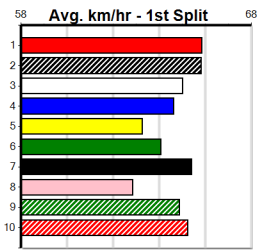

WARRNAMBOOL RACE 13

Distance: 390m, Race Type: Grade 5, Total Prizemoney: $2,925
1st: $1,950, 2nd: $600, 3rd: $300, 4th: $75

Watchdog Tips:

Bet:

Table with columns: Form Box, Wgt, Dist, Track, Date, Time, BON, Margin, 1st/2nd (Time), PIR, Checked, Comment, W/R, Split 1, S/P, Grade

SHERICKA [5]
BK Bitch Apr-22 Sire: HURRY SLOWLY Dam: ALPHA DEMETER
Owner(s): S Welsh
Trainer: Debbie Goudge (Terang)
Winning Distances: < 300m (0) 300 - 399m (2) 400 - 499m (2) 500 - 599m (0) 600 - 699m (0) > 700m (0)
Winning Weights: 28.9(1) 29.2(1) 29.6(1) 29.9(1)
Box History table and Prize Best Starts table included.

ASTON KING [5]
BK Dog Jan-22 Sire: HARD STYLE RICO Dam: ASTON ECLIPSE
Owner(s): R Borda
Trainer: Aimee Drew (Winslow)
Winning Distances: < 300m (0) 300 - 399m (3) 400 - 499m (2) 500 - 599m (0) 600 - 699m (0) > 700m (0)
Winning Weights: 32.4(1) 32.7(1) 32.8(1) 32.9(1) 33.0(1)
Box History table and Prize Best Starts table included.

LEKTRA DAMIAN [5]
BK Dog Oct-22 Sire: FERAL FRANKY Dam: LEKTRA RAINBOW
Owner(s): C Roberts
Trainer: Catherine Roberts (Terang)
Winning Distances: < 300m (0) 300 - 399m (0) 400 - 499m (3) 500 - 599m (0) 600 - 699m (0) > 700m (0)
Winning Weights: 33.6(1) 34.0(1) 34.3(1)
Box History table and Prize Best Starts table included.

DELL MISTER [5]
BE Dog Jan-23 Sire: ASTON RUPEE Dam: FUGACIOUS
Owner(s): V Lenehan
Trainer: Peter Franklin (Mortlake)
Winning Distances: < 300m (0) 300 - 399m (2) 400 - 499m (2) 500 - 599m (0) 600 - 699m (0) > 700m (0)
Winning Weights: 29.0(2) 29.3(2)
Box History table and Prize Best Starts table included.

MAX KANE [5]
BK Dog Jul-22 Sire: AUSSIE INFRARED Dam: KAELA STAR
Owner(s): JORDEAN (SYN), J Cooper, J Cooper
Trainer: Jordan Cooper (Lethbridge)
Winning Distances: < 300m (0) 300 - 399m (0) 400 - 499m (3) 500 - 599m (0) 600 - 699m (0) > 700m (0)
Winning Weights: 31.8(1) 31.9(1) 32.2(1)
Box History table and Prize Best Starts table included.

1

2

3

4

5