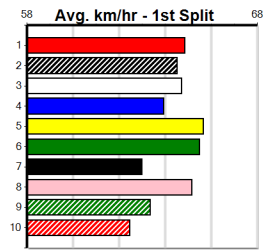

CASSIGN DESIGN

Distance: 390m, Race Type: Grade 5, Total Prizemoney: $2,925
1st: $1,950, 2nd: $600, 3rd: $300, 4th: $75

Watchdog Tips:

Bet:

Form Box Wgt Dist Track Date Time BON Margin 1st/2nd (Time) PIR Checked Comment WR Split 1 S/P Grade

STEP ON AIR [5]
BD Dog Mar-22 Sire: TOMMY SHELBY Dam: ART NOVEAU
Owner(s): C Roberts
Trainer: Catherine Roberts (Terang)
Winning Distances: < 300m (0) 300 - 399m (3) 400 - 499m (1) 500 - 599m (0) 600 - 699m (0) > 700m (0)
Winning Weights: 29.7(1) 30.1(1) 30.2(2)
Box History table and Prize Best Starts table included.

MYOLA THUNDER [5]
BK Dog Nov-21 Sire: AUSSIE INFRARED Dam: POCKET QUEEN
Owner(s): A Kampman
Trainer: Annette Kampman (Purdeet)
Winning Distances: < 300m (0) 300 - 399m (7) 400 - 499m (4) 500 - 599m (0) 600 - 699m (0) > 700m (0)
Winning Weights: 31.1(1) 31.5(2) 31.7(1) 32.0(1) 32.1(1) 32.2(1) 32.3(3) 32.5(1)
Box History table and Prize Best Starts table included.

GRUMPY SAILOR [5]
BK Dog Jan-20 Sire: ZAMBORA BROCKIE Dam: DISPUTIVE
Owner(s): R Mahony
Trainer: Raymond Mahony (Southern Cro)
Winning Distances: < 300m (0) 300 - 399m (2) 400 - 499m (5) 500 - 599m (0) 600 - 699m (0) > 700m (0)
Winning Weights: 35.6(2) 35.8(1) 35.9(2) 36.0(1) 36.1(1)
Box History table and Prize Best Starts table included.

SAINT MICK [5]
BK Dog Mar-22 Sire: BERNARDO Dam: SAINT MADDIE
Owner(s): P Byrne
Trainer: Narelle Byrne (Koroit)
ENG HOR 2024-12-23
Winning Distances: < 300m (0) 300 - 399m (6) 400 - 499m (3) 500 - 599m (0) 600 - 699m (0) > 700m (0)
Winning Weights: 29.0(1) 29.1(1) 29.2(2) 29.3(2) 29.4(1) 29.5(1) 29.9(1)
Box History table and Prize Best Starts table included.

NICE ONE TOM [5]
BE Dog Mar-22 Sire: TOMMY SHELBY Dam: IVY WREN
Owner(s): B Fulton
Trainer: Peter Fulton (Ecklin South)
Winning Distances: < 300m (0) 300 - 399m (2) 400 - 499m (4) 500 - 599m (0) 600 - 699m (0) > 700m (0)
Winning Weights: 27.5(1) 28.1(1) 28.3(1) 28.4(1) 28.8(1) 29.2(1)
Box History table and Prize Best Starts table included.