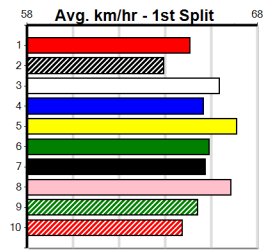

SPORTSBET FINAL (1-4 WINS)

Distance: 390m, Race Type: Restricted Win Final, Total Prizemoney: $3,360
1st: $2,250, 2nd: $690, 3rd: $345, 4th: $75

Watchdog Tips:

Bet:

Form Box Wgt Dist Track Date Time BON Margin 1st/2nd (Time) PIR Checked Comment WR Split 1 S/P Grade

ALL TALKER [4]
BK Dog Feb-22 Sire: SHIMA SHINE Dam: SUPER YESY
Owner(s): K Boyle
Trainer: Kathleen Boyle (Lethbridge)
Winning Distances: < 300m (0) 300 - 399m (3) 400 - 499m (2) 500 - 599m (0) 600 - 699m (0) > 700m (0)
Winning Weights: 33.9(1) 34.3(1) 34.6(1) 34.8(1) 35.2(1)
Box History table and Prize Best Starts table included.

ZOOM BOOM [5]
BK Dog Feb-22 Sire: SHIMA SHINE Dam: SUPER YESY
Owner(s): K Boyle
Trainer: Kathleen Boyle (Lethbridge)
Winning Distances: < 300m (0) 300 - 399m (3) 400 - 499m (0) 500 - 599m (0) 600 - 699m (0) > 700m (0)
Winning Weights: 34.2(1) 34.8(1) 35.9(1)
Box History table and Prize Best Starts table included.

LAID BACK LASS [5]
BK Bitch Dec-22 Sire: ASTON DEE BEE Dam: HAPPY LASS
Owner(s): G Peach
Trainer: Gary Peach (Cape Clear)
Winning Distances: < 300m (0) 300 - 399m (3) 400 - 499m (0) 500 - 599m (0) 600 - 699m (0) > 700m (0)
Winning Weights: 29.5(1) 29.9(1) 30.4(1)
Box History table and Prize Best Starts table included.

GOT THE CASH [5]
BK Dog Apr-22 Sire: TOMMY SHELBY Dam: FRANK'S GIRL
Owner(s): P Mcdowall
Trainer: Matthew Lanigan (Rowsley)
Winning Distances: < 300m (0) 300 - 399m (0) 400 - 499m (2) 500 - 599m (2) 600 - 699m (0) > 700m (0)
Winning Weights: 28.7(1) 29.3(1) 29.6(1) 29.8(1)
Box History table and Prize Best Starts table included.

SOMETHING GOOD [5]
BK Bitch Feb-23 Sire: BEWILDERING Dam: INVICTUS COCO
Owner(s): R Staggard
Trainer: Peter Inguanti (Camperdown)
Winning Distances: < 300m (0) 300 - 399m (1) 400 - 499m (3) 500 - 599m (0) 600 - 699m (0) > 700m (0)
Winning Weights: 27.5(1) 27.9(1) 28.0(2)
Box History table and Prize Best Starts table included.