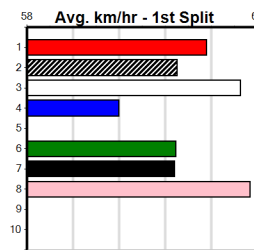

WOOD MOTORCYCLE & MOWER

9

9:24PM

(VIC time)

Distance: 390m, Race Type: Grade 7, Total Prizemoney: $2,925
1st: $1,950, 2nd: $600, 3rd: $300, 4th: $75

Watchdog Tips:

Bet:

Form	Box	Wgt	Dist	Track	Date	Time	BON	Margin	1st/2nd (Time)	PIR	Checked	Comment	WR	Split 1	S/P	Grade

1

MADDY GIBLET [7]
BD Bitch Mar-23 Sire: FERAL FRANKY Dam: GLORIA BALE
Owner(s): D Gibbons Trainer: Daniel Gibbons (Avalon)
Winning Distances: < 300m (0) 300 - 399m (0) 400 - 499m (1) 500 - 599m (0) 600 - 699m (0) > 700m (0)
Winning Weights: 29.4(1)

5th (8)	29.3	390	BAL	R9	31-Oct-24	23.42	22.23	13.00	PAW ZACHARY (22.53)	Q/55	.	VO	.	9.04	$4.00	M
4th (2)	29.4	390	WBL	R2	14-Nov-24	22.99	22.00	11.00	SHAKE THE DUST (22.27)	M/66	.	.	.	9.22	$5.40	MH
5th (7)	29.2	390	WBL	R3	21-Nov-24	22.85	21.81	7.00L	LAURISTON GIRL (22.39)	M/65	.	.	.	8.93	$36.40	MF
1st (1)	29.4	400	GEL	R1	26-Nov-24	22.70	22.58	3.00L	PAW TRINNY (22.90)	Q/11	.	SW	.	8.32	$2.60	M
2nd (8)	28.9	400	GEL	R11	05-Dec-24	22.79	22.56	1.25L	BELFAST SPOT (22.72)	M/22	.	.	.	8.59	$1.40	7
3rd (1)	28.9	450	BAL	R7	13-Dec-24	25.82	25.26	7.50L	ASCEND ECSTATIC (25.31)	M/122	.	.	.	6.60	$4.70	7
3rd (8)	28.5	390	WBL	R9	19-Dec-24	22.43	21.82	8.00L	GINA RHODE (21.89)	M/33	.	.	.	8.67	$12.90	X67

Last 3 wins NOT included above

Bx	1st	2nd	3rd	4th	5th	6th	7th	8th
1	1							
2								
3				1				
4								
5								
6								
7							1	
8		1	1		1			

Prize Best	$1995.00
Starts	22.43(8)-19/12/24
Trk/Dts	7-1-1-2
APM	3-0-0-1
	1980

2

SAINT CASSIDY [7]
BE Bitch Nov-22 Sire: FERNANDO BALE Dam: MEPUNGA STELLAR
Owner(s): P Byrne Trainer: Narelle Byrne (Koroit)
Winning Distances: < 300m (0) 300 - 399m (1) 400 - 499m (0) 500 - 599m (0) 600 - 699m (0) > 700m (0)
Winning Weights: 27.0(1)

1st (1)	27.0	305	MTG	R2	08-Sep-24	17.80	17.77	2.25L	CHEQUES TO BURN (17.97)	0	SAMP	.	.	5.81	$3.80	M
5th (1)	27.0	390	WBL	R10	12-Sep-24	22.82	21.89	10.00	MAKE THE CUT (22.15)	Q/55	.	.	.	9.00	$13.50	X67
7th (1)	27.0	410	HOR	R3	17-Sep-24	23.92	23.11	12.00	PAW ROXY (23.13)	M/55	.	.	.	10.75	$11.40	7
4th (5)	27.5	390	WBL	R3	30-Sep-24	22.88	22.34	3.00L	FORGOTTEN TIME (22.68)	Q/33	.	.	.	8.83	$2.90	7
2nd (4)	27.7	390	WBL	R4	07-Oct-24	22.85	22.32	2.00L	PACK YOUR BAGS (22.72)	Q/45	.	.	.	8.95	$5.00	7

Last 3 wins NOT included above

Bx	1st	2nd	3rd	4th	5th	6th	7th	8th
1	1							
2								
3								
4		1						
5				1				
6								
7								
8								

Prize Best	$1370.00
Starts	22.82(1)-12/9/24
Trk/Dts	5-1-1-0
APM	3-0-1-0
	822

3

TOP FLIGHT [7]
BKW Dog Mar-23 Sire: BEAST UNLEASHED Dam: ULTIMATE QUEST
Owner(s): Watts Waugh Talarico (SYN), G Talarico, J Waugh Trainer: Gary Hunt (Cudgee)
Winning Distances: < 300m (0) 300 - 399m (0) 400 - 499m (1) 500 - 599m (0) 600 - 699m (0) > 700m (0)
Winning Weights: 29.1(1)

3rd (8)	29.0	390	WBL	R1	28-Nov-24	22.61	21.84	5.50L	KING OF KINDRED (22.24)	M/23	.	.	.	8.74	$3.80	M
1st (1)	29.1	410	HOR	R2	03-Dec-24	23.91	23.06	3.75L	SOLAR EBONY (24.17)	M/11	.	.	.	10.44	$1.70	M
4th (7)	28.9	410	HOR	R3	10-Dec-24	24.08	23.06	12.00	NOVA OWEN (23.29)	M/34	.	.	.	10.59	$12.80	X67
2nd (2)	29.2	390	WBL	R9	19-Dec-24	22.40	21.82	7.50L	GINA RHODE (21.89)	Q/22	.	.	.	8.66	$22.70	X67

Last 3 wins NOT included above

Bx	1st	2nd	3rd	4th	5th	6th	7th	8th
1	1							
2			1					
3								
4								
5								
6								
7					1			
8			1					

Prize Best	$2615.00
Starts	22.40(2)-19/12/24
Trk/Dts	4-1-1-1
APM	2-0-1-1
	2615