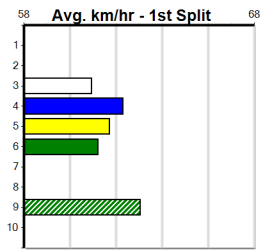

Distance: 390m, Race Type: Maiden, Total Prizemoney: $2,535
1st: $1,680, 2nd: $520, 3rd: $260, 4th: $75

Watchdog Tips: ☐ ☐ ☐ ☐ ☐ Bet:

	Form	Box	Wgt	Dist	Track	Date	Time	BON	Margin	1st/2nd (Time)	PIR	Checked	Comment	WR	Split 1	S/P	Grade		
1	MAYBE FABULOUS [M]																		
	BK Bitch Nov-22 Sire: FABREGAS Dam: SIXTEEN PEGS Trainer: Peter Fulton (Ecklin South)																		
	Owner(s): B Fulton																		
	Winning Distances: < 300m (0) 300 - 399m (0) 400 - 499m (0) 500 - 599m (0) 600 - 699m (0) > 700m (0)																		
	Winning Weights:																		
	<table border="1"> <thead> <tr> <th>Bx</th> <th>1st</th> <th>2nd</th> <th>3rd</th> <th>4th</th> <th>5th</th> <th>6th</th> <th>7th</th> <th>8th</th> </tr> </thead> <tbody> <tr><td>1</td><td></td><td></td><td></td><td></td><td></td><td></td><td></td><td></td></tr> <tr><td>2</td><td></td><td></td><td></td><td></td><td></td><td></td><td></td><td></td></tr> <tr><td>3</td><td></td><td></td><td></td><td></td><td></td><td></td><td></td><td></td></tr> <tr><td>4</td><td></td><td></td><td></td><td></td><td></td><td></td><td></td><td></td></tr> <tr><td>5</td><td></td><td></td><td></td><td></td><td></td><td></td><td></td><td></td></tr> <tr><td>6</td><td></td><td></td><td></td><td></td><td></td><td></td><td></td><td></td></tr> <tr><td>7</td><td></td><td></td><td></td><td></td><td></td><td></td><td></td><td></td></tr> <tr><td>8</td><td></td><td></td><td></td><td></td><td></td><td></td><td></td><td></td></tr> </tbody> </table>																		
	Last 3 wins NOT included above																		
	<table border="1"> <tr><td>Prize Best</td><td></td><td></td><td></td><td></td><td></td><td></td><td></td><td>$0</td></tr> <tr><td>Starts</td><td></td><td></td><td></td><td></td><td></td><td></td><td></td><td>0-0-0-0</td></tr> <tr><td>Trk/Dts</td><td></td><td></td><td></td><td></td><td></td><td></td><td></td><td>0-0-0-0</td></tr> <tr><td>APM</td><td></td><td></td><td></td><td></td><td></td><td></td><td></td><td>0</td></tr> </table>																		
	2	PAW RAZOR (NSW)[M]																	
		WF Dog Mar-23 Sire: YOZO BALE Dam: QUINA BALE Trainer: Robert Camilleri (Lara)																	
Owner(s): B Wheeler																			
Winning Distances: < 300m (0) 300 - 399m (0) 400 - 499m (0) 500 - 599m (0) 600 - 699m (0) > 700m (0)																			
Winning Weights:																			
<table border="1"> <thead> <tr> <th>Bx</th> <th>1st</th> <th>2nd</th> <th>3rd</th> <th>4th</th> <th>5th</th> <th>6th</th> <th>7th</th> <th>8th</th> </tr> </thead> <tbody> <tr><td>1</td><td></td><td></td><td></td><td></td><td></td><td></td><td></td><td></td></tr> <tr><td>2</td><td></td><td></td><td></td><td></td><td></td><td></td><td></td><td></td></tr> <tr><td>3</td><td></td><td></td><td></td><td></td><td></td><td></td><td></td><td></td></tr> <tr><td>4</td><td></td><td></td><td></td><td></td><td></td><td></td><td></td><td></td></tr> <tr><td>5</td><td></td><td></td><td></td><td></td><td></td><td></td><td></td><td></td></tr> <tr><td>6</td><td></td><td></td><td></td><td></td><td></td><td></td><td></td><td></td></tr> <tr><td>7</td><td></td><td></td><td></td><td></td><td></td><td></td><td></td><td></td></tr> <tr><td>8</td><td></td><td></td><td></td><td></td><td></td><td></td><td></td><td></td></tr> </tbody> </table>																			
Last 3 wins NOT included above																			
<table border="1"> <tr><td>Prize Best</td><td></td><td></td><td></td><td></td><td></td><td></td><td></td><td>$0</td></tr> <tr><td>Starts</td><td></td><td></td><td></td><td></td><td></td><td></td><td></td><td>0-0-0-0</td></tr> <tr><td>Trk/Dts</td><td></td><td></td><td></td><td></td><td></td><td></td><td></td><td>0-0-0-0</td></tr> <tr><td>APM</td><td></td><td></td><td></td><td></td><td></td><td></td><td></td><td>0</td></tr> </table>																			
3		NOVA'S FERN [M]																	
		F Bitch Mar-23 Sire: FERNANDO BALE Dam: NOVA WILLOW Trainer: Mary Inquanti (Camperdown) ENG WBL 2024-12-23																	
	Owner(s): M Rodgers																		
	Winning Distances: < 300m (0) 300 - 399m (0) 400 - 499m (0) 500 - 599m (0) 600 - 699m (0) > 700m (0)																		
	Winning Weights:																		
	<table border="1"> <thead> <tr> <th>7th</th> <th>(5)</th> <th>25.2</th> <th>390</th> <th>WBL</th> <th>R2</th> <th>28-Nov-24</th> <th>23.23</th> <th>21.84</th> <th>14.00</th> <th>ULTIMO (22.27)</th> <th>M/67</th> <th></th> <th></th> <th></th> <th>9.22</th> <th>$24.60</th> <th>M</th> </tr> </thead> <tbody> <tr> <td>8th</td> <td>(6)</td> <td>25.4</td> <td>410</td> <td>HOR</td> <td>R3</td> <td>07-Dec-24</td> <td>24.91</td> <td>23.34</td> <td>17.00</td> <td>HUSKY SARA LEE (23.76)</td> <td>M/88</td> <td></td> <td></td> <td></td> <td>11.10</td> <td>$36.10</td> <td>M</td> </tr> </tbody> </table>