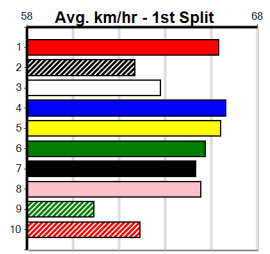

BROAD TREE CARE

Distance: 450m, Race Type: Mixed 4/5, Total Prizemoney: $3,360
1st: $2,250, 2nd: $690, 3rd: $345, 4th: $75

Watchdog Tips:

Bet:

Table with columns: Form Box, Wgt, Dist, Track, Date, Time, BON, Margin, 1st/2nd (Time), PIR, Checked, Comment, WR, Split 1, S/P, Grade

Race 1: MARAIS BALE (NSW)[5]. Includes dog details, owner (B Wheeler), sire (CHRISTO BALE), dam (HAE ALLEN), and a list of race results with dog names and times.

Race 2: FREDDY DEEDS [5]. Includes dog details, owner (G Anders), sire (BERNARDO), dam (BEAUT DEEDS), and a list of race results.

Race 3: JAG FERNANDO [5]. Includes dog details, owner (M McClelland), sire (FERNANDO BALE), dam (LOCHINVAR DASH), and a list of race results.

Race 4: BEN SHAKER [4]. Includes dog details, owner (B Rushton), sire (FERNANDO BALE), dam (BRYLEE), and a list of race results.

Race 5: TORNADO TAHLIA [4]. Includes dog details, owner (MILLIONAIRES (SYN), J Farrugia, A Farrugia), sire (HARD STYLE RICO), dam (JOSEPHINE), and a list of race results.