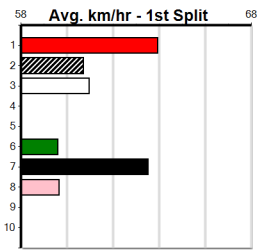

13 RACES TONIGHT

1

6:27PM

(VIC time)

Distance: 450m, Race Type: Maiden, Total Prizemoney: $2,535
1st: $1,680, 2nd: $520, 3rd: $260, 4th: $75

Watchdog Tips:

Bet:

Form	Box	Wgt	Dist	Track	Date	Time	BON	Margin	1st/2nd (Time)	PIR	Checked	Comment	WR	Split 1	S/P	Grade

PANAMA REBEL [M]

BK Bitch Dec-22 Sire: SUPERIOR PANAMA Dam: STELLA RHODE
Owner(s): OKAY JIM (SYN), B O'keefe, J O'keefe Trainer: Barry O'keefe (Wangoom)
Winning Distances: < 300m (0) 300 - 399m (0) 400 - 499m (0) 500 - 599m (0) 600 - 699m (0) > 700m (0)
Winning Weights:

2nd (2)	26.9	390	WBL	R1	07-Oct-24	22.90	22.32	2.25L ZIPPING VELMA (22.75)	M/33	. . .	8.99	$4.40 M
3rd (8)	26.8	390	WBL	R1	14-Oct-24	22.93	22.43	1.25L ERNIE DEEDS (22.85)	M/33	. . .	8.94	$2.40 M
4th (1)	26.8	390	WBL	R1	17-Oct-24	22.80	21.72	6.00L MAYBE RAIN (22.38)	M/54	. . .	9.08	$5.80 M
2nd (4)	26.8	390	WBL	R1	18-Nov-24	23.00	22.36	6.00L PAW DAHLIA (22.61)	M/22	. . .	9.04	$3.10 M
6th (6)	26.8	390	WBL	R1	21-Nov-24	23.08	21.81	10.00 LITTLE NARLA (22.41)	M/66	. . .	9.00	$15.60 M
5th (4)	27.3	390	WBL	R3	25-Nov-24	23.22	22.27	9.50L MINH JACK (22.56)	M/55	. . .	8.95	$11.00 M
4th (6)	27.2	450	WBL	R2	04-Dec-24	26.07	24.92	13.00 OVERLAND BOY (25.23)	Q/344	. . .	6.63	$46.00 M
7th (8)	28.0	450	BAL	R5	13-Dec-24	26.48	25.26	14.00 REIKO DAIQUIRI (25.56)	Q/455	. . .	6.80	$23.40 M

Last 3 wins NOT included above

Box History

Bx	1st	2nd	3rd	4th	5th	6th	7th	8th
1								
2	1							
3			2					
4								
5					1			
6						1	1	1
7								
8			1					1

Prize Best $1025.00
Starts 26.07(6)-4/12/24
Trk/Dts 10-0-2-1
APM 1-0-0-0
709

BLUE BENZ [M]

BE Dog Mar-23 Sire: KOBLENZ Dam: SWIFT BRITTANY
Owner(s): M Rodgers Trainer: Peter Inguanti (Camperdown)
Winning Distances: < 300m (0) 300 - 399m (0) 400 - 499m (0) 500 - 599m (0) 600 - 699m (0) > 700m (0)
Winning Weights:

6th (3)	31.8	390	WBL	R1	28-Nov-24	23.08	21.84	12.00 KING OF KINDRED (22.24)	M/87	. . . W	9.24	$13.10 M
6th (3)	32.0	410	HOR	R2	03-Dec-24	24.53	23.06	9.00L TOP FLIGHT (23.91)	Q/76	. . .	11.01	$20.20 M
6th (5)	31.9	410	HOR	R2	07-Dec-24	24.84	23.34	20.00 MIDDLE EARTH (23.49)	M/77	. . . VO	11.37	$9.20 M
3rd (7)	31.7	410	HOR	R1	13-Dec-24	24.03	23.27	3.75L PYRENEES PRINCE (23.78)	M/54	. . .	10.86	$7.10 M
7th (2)	31.7	425	BEN	R1	18-Dec-24	25.27	24.15	13.00 PAW VANCOUVER (24.39)	S/888	. . .	6.91	$8.00 T3-M

Last 3 wins NOT included above

Box History

Bx	1st	2nd	3rd	4th	5th	6th	7th	8th
1								
2								1
3						2		
4								
5						1		
6								
7			1					
8								

Prize Best $160.00
Starts FSTD
Trk/Dts 5-0-0-1
APM 0-0-0-0
160