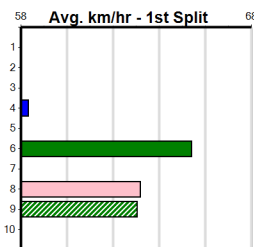

SPORTSBET SAME RACE MULTI

3

7:14PM

(VIC time)

Distance: 390m, Race Type: Maiden, Total Prizemoney: $2,535
1st: $1,680, 2nd: $520, 3rd: $260, 4th: $75

Watchdog Tips: ☐ ☐ ☐ ☐ ☐ Bet:

Form Box	Wgt	Dist	Track	Date	Time	BON	Margin	1st/2nd (Time)	PIR	Checked	Comment	WR	Split 1	S/P	Grade

1

PAW OLSON (NSW)[M]
WRF Dog Mar-23 Sire: YOZO BALE Dam: QUINA BALE
Owner(s): B Wheeler
Winning Distances: < 300m (0) 300 - 399m (0) 400 - 499m (0) 500 - 599m (0) 600 - 699m (0) > 700m (0)
Winning Weights:

Bx	1st	2nd	3rd	4th	5th	6th	7th	8th
1								
2								
3								
4								
5								
6								
7								
8								

Last 3 wins NOT included above

Prize Best							$0
Starts							FSH
Trk/Dts							0-0-0-0
APM							0

Trainer: Robert Camilleri (Lara)

2

PAW TONELLI (NSW)[M]
BK Bitch Apr-23 Sire: JACKSLITTLETHING Dam: JACLYN BALE
Owner(s): B Wheeler
Winning Distances: < 300m (0) 300 - 399m (0) 400 - 499m (0) 500 - 599m (0) 600 - 699m (0) > 700m (0)
Winning Weights:

Bx	1st	2nd	3rd	4th	5th	6th	7th	8th
1								
2								
3								
4								
5								
6								
7								
8								

Last 3 wins NOT included above

Prize Best							$0
Starts							FSH
Trk/Dts							0-0-0-0
APM							0

Trainer: Daniel Gibbons (Avalon)

3

KING RON [M]
WBK Dog Feb-23 Sire: KOBLENZ Dam: MEPUNGA GEM
Owner(s): T Keogh
Winning Distances: < 300m (0) 300 - 399m (0) 400 - 499m (0) 500 - 599m (0) 600 - 699m (0) > 700m (0)
Winning Weights:
6th (4) 36.5 390 BAL R1 13-Dec-24 23.20 22.19 15.00 PAW OLYSLAGERS (22.19) M/77 . . . . . 9.07 $10.20 M

Bx	1st	2nd	3rd	4th	5th	6th	7th	8th
1								
2								
3								
4						1		
5								
6								
7								
8								

Last 3 wins NOT included above

Prize Best							$0.00
Starts							FSH
Trk/Dts							1-0-0-0
APM							0-0-0-0
APM							0

Trainer: Mark Johnson (Ross Creek)

4

QUICK TRAVERSE [M]
BK Dog Feb-23 Sire: TIGGERLONG TONK Dam: SPYFECTION
Owner(s): Four Legged Tripod (SYN), G Smith, A Watts
Winning Distances: < 300m (0) 300 - 399m (0) 400 - 499m (0) 500 - 599m (0) 600 - 699m (0) > 700m (0)
Winning Weights:
8th (3) 29.0 390 WBL R1 04-Dec-24 23.97 22.03 21.00 PAW JENNEKE (22.56) S/88 . . . . . V0 . 9.46 $21.10 M

Bx	1st	2nd	3rd	4th	5th	6th	7th	8th
1								
2								
3								1
4								
5								
6								
7								
8								

Last 3 wins NOT included above

Prize Best							$0.00
Starts							23.97(3)-4/12/24
Trk/Dts							1-0-0-0
APM							1-0-0-0
APM							0

Trainer: Mark Keane (Koroit)

5

BUCK RODGERS (NSW)[M]
BK Dog Nov-22 Sire: HIGH EARNER Dam: WHITE ORCHARD
Owner(s): M Rodgers
Winning Distances: < 300m (0) 300 - 399m (0) 400 - 499m (0) 500 - 599m (0) 600 - 699m (0) > 700m (0)
Winning Weights:

Bx	1st	2nd	3rd	4th	5th	6th	7th	8th
1								
2								
3								
4								
5								
6								
7								
8								

Last 3 wins NOT included above

Prize Best							$0
Starts							FSH
Trk/Dts							0-0-0-0
APM							0-0-0-0
APM							0

Trainer: Mary Inguanti (Camperdown)