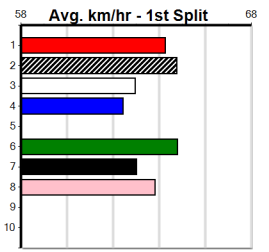

PADDY WANTS PATS

Distance: 450m, Race Type: Grade 7, Total Prizemoney: $2,925
1st: $1,950, 2nd: $600, 3rd: $300, 4th: $75

Watchdog Tips: [ ] [ ] [ ] [ ] Bet: [ ]

Form Box Wgt Dist Track Date Time BON Margin 1st/2nd (Time) PIR Checked Comment WR Split 1 S/P Grade

MORaine JOKER [7]
RBD Dog Jan-23 Sire: HOOKED ON SCOTCH Dam: MORaine IZZY
Owner(s): MORaine (SYN), G Judd, S Judd
Trainer: Peter Fulton (Ecklin South) ENG WBL 2024-12-23
Winning Distances: < 300m (0) 300 - 399m (0) 400 - 499m (0) 500 - 599m (1) 600 - 699m (0) > 700m (0)
Winning Weights: 27.7(1)
Box History table and Prize Best Starts Trk/Dts APM

AVIATION [7]
BK Dog May-23 Sire: ZAMBORA BROCKIE Dam: ASTON DAIQUIRI
Owner(s): A Tullio
Trainer: Daniel Gibbons (Avalon)
Winning Distances: < 300m (0) 300 - 399m (0) 400 - 499m (1) 500 - 599m (0) 600 - 699m (0) > 700m (0)
Winning Weights: 31.2(1)
Box History table and Prize Best Starts Trk/Dts APM

MORaine MAX [7]
BK Dog Jan-23 Sire: KOBLENZ Dam: MORaine COCO
Owner(s): MORaine (SYN), G Judd, S Judd
Trainer: David Jensen (Woodstock) ENG WBL 2024-12-23
Winning Distances: < 300m (0) 300 - 399m (0) 400 - 499m (1) 500 - 599m (0) 600 - 699m (0) > 700m (0)
Winning Weights: 29.4(1)
Box History table and Prize Best Starts Trk/Dts APM

PAW ISABELLE (NSW)[7]
BK Bitch Jul-22 Sire: ALLEN DEED Dam: FANTA BALE
Owner(s): L Harris
Trainer: Luke Harris (Devon Meadows)
Winning Distances: < 300m (0) 300 - 399m (0) 400 - 499m (1) 500 - 599m (0) 600 - 699m (0) > 700m (0)
Winning Weights: 28.1(1)
Box History table and Prize Best Starts Trk/Dts APM

*** VACANT BOX ***
Sire: Dam:
Owner(s):
Trainer:
Winning Distances: < 300m (0) 300 - 399m (0) 400 - 499m (0) 500 - 599m (0) 600 - 699m (0) > 700m (0)
Winning Weights:
Box History

1

2

3

4

5