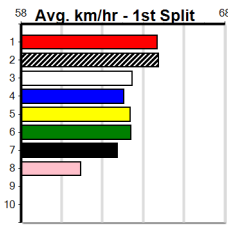

FIND US ON FACEBOOK (300+RANK)

Distance: 390m, Race Type: Grade 6, Total Prizemoney: $1,530
1st: $1,000, 2nd: $320, 3rd: $160, 4th: $50

10
6:00PM
(VIC time)

Watchdog Tips: **0 0 0 0** Bet: _____