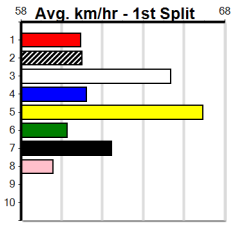

SPORTSBET GREEN TICKS (300+RANK)

Distance: 390m, Race Type: Maiden, Total Prizemoney: $1,530
1st: $1,000, 2nd: $320, 3rd: $160, 4th: $50

2

3:27PM

(VIC time)

Watchdog Tips: **0** **0** **0** **0** Bet: .