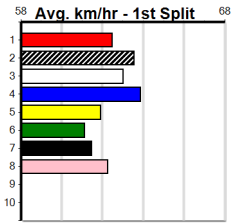

FIND US ON FACEBOOK (300+RANK)

Distance: 390m, Race Type: Grade 6, Total Prizemoney: \$1,530
1st: \$1,000, 2nd: \$320, 3rd: \$160, 4th: \$50

10
6:00PM
(VIC time)

Watchdog Tips: **0 0 0 0** Bet: _____

Form	Box	Weight	Dist	Track	Date	Time	BON	Margin	1st/2nd (Time)	PIR	Checked	Comment	W/R	Split 1	S/P	Grade	Winning Boxes	
1	DROP FIFTY (NSW)[6]																	Winning Boxes
BK	D				Nov-20													1 2 3 4 5 6 7 8
Trainer: Paul Herry (Terang)																		
7th (7) 35.6 450 WBL R7 25-Nov-24 26.81 25.83 14.00LHOOKED ON YUKI (25.84) M/888 . . . 6.96 \$36.30 X67																		
2nd (3) 35.2 390 WBL R9 02-Dec-24 22.65 22.17 2.75LSUPER SORT (22.47) M/22 . . . 8.86 \$23.70 X67																		
5th (6) 35.1 512 MTG R5 08-Dec-24 30.51 29.74 4.00LFLAX MILL (30.23) . . . 4.61 \$51.00 X345																		
7th (4) 35.5 600 MTG R5 15-Dec-24 36.07 34.66 21.00LASTON HORNET (34.66) 0 . . . 9.40 \$81.00 SNP																		
Owner(s): P Herry																		
2	ZIPPING VELMA (NSW)[6]																	Winning Boxes
RF	B				Dec-22													1 2 3 4 5 6 7 8
Trainer: Robert Camilleri (Lara)																		
7th (4) 27.8 390 BAL R3 25-Nov-24 22.86 22.22 7.00LDARK BEFORE DAWN (22.39) M/36 . . . 8.56 \$5.30 T3-6																		
2nd (1) 27.8 390 WBL R4 02-Dec-24 22.61 22.17 1.00LMISS YOUR KISS (22.55) Q/11 . . . 8.64 \$2.10 X67																		
2nd (5) 28.2 300 HVL R2 13-Dec-24 17.15 16.78 2.25LZIPPING REMY (17.00) M/2 . . . 4.00 \$11.60 T3-RW																		
3rd (6) 27.7 390 SHP R11 19-Dec-24 22.86 22.10 3.00LGOT IMMUNITY (22.66) M/44 . . . 8.83 \$2.30 6G																		
Owner(s): Hallinan Hallinan (SYN), M Hallinan, F Hallinan																		
3	PELICAN FLYER [6]																	Winning Boxes
BK	B				Apr-22													1 2 3 4 5 6 7 8
Trainer: Billy Mcrae (Smythes Creek)																		
5th (6) 24.0 400 GEL R11 05-Nov-24 23.54 22.46 9.50LBERT DEEDS (22.91) M/24 . . . 8.69 \$9.30 6G																		
6th (4) 24.2 400 GEL R12 12-Nov-24 23.46 22.54 11.00LCOBBLE GIBLET (22.74) M/56 . . . 8.69 \$18.70 6G																		
3rd (5) 24.3 390 BAL R3 25-Nov-24 22.44 22.22 0.75LDARK BEFORE DAWN (22.39) Q/12 . . . 8.42 \$27.10 T3-6																		
4th (4) 24.8 400 GEL R12 05-Dec-24 23.05 22.56 2.75LBIRLEY RIOT (22.86) Q/22 . . . 8.46 \$8.30 6G																		
Owner(s): Backyard Members (SYN), M Panopoulos, G Mcrae, B Mcrae																		
4	MANA'S WAY (NSW)[6]																	Winning Boxes
BK	B				Jun-22													1 2 3 4 5 6 7 8
Trainer: Danielle Keane (Koroit)																		
5th (6) 30.9 390 BAL R11 07-Nov-24 23.00 22.07 4.25LTONKA BALE (22.70) Q/22 . . . 8.61 \$6.80 X67																		
5th (2) 31.3 390 WBL R9 18-Nov-24 23.28 22.36 8.50LWAIRUA'S WAY (22.70) M/44 . . . 8.88 \$8.00 6G																		
5th (7) 31.2 390 WBL R9 02-Dec-24 22.93 22.17 7.00LSUPER SORT (22.47) M/34 . . . 8.87 \$5.30 X67																		
7th (3) 31.2 390 BAL R11 09-Dec-24 23.15 22.11 12.00LBOMBSHELL BANJO (22.36) Q/45 . . . 8.75 \$15.60 T3-6																		
Owner(s): D Keane																		
5	ASTON ACCORD [6]																	Winning Boxes
BE	B				Apr-22													1 2 3 4 5 6 7 8
Trainer: Glenn Campbell (Anakie)																		
6th (4) 24.5 390 WBL R9 26-Aug-24 23.06 22.46 7.50LLUCY JANE (22.54) M/66 . . . 9.14 \$17.30 6G																		
4th (7) 24.4 450 WBL R5 09-Sep-24 26.31 25.73 8.00LPAW VARNER (25.75) Q/334 . . . 6.82 \$17.20 X67																		
8th (2) 24.4 390 WBL R11 23-Sep-24 23.36 22.47 12.00LRONNY ALLSORTS (22.58) M/67 . . . 9.12 \$10.60 X67																		
5th (6) 25.2 390 WBL R11 14-Oct-24 23.32 22.43 11.00LELITE HEAT (22.61) M/46 . . . 8.87 \$9.10 6G																		
Owner(s): R Borda																		
6	GOOD GIRL KIWI [6]																	Winning Boxes
BK	B				Jan-23													1 2 3 4 5 6 7 8
Trainer: Aroha Hemingway (Rochester)																		
1st (8) 27.1 425 BEN R9 04-Dec-24 24.68 24.18 0.025LCHRISTA'S GIRL (24.68) M/332 . . . 6.69 \$14.30 7																		
7th (5) 27.8 425 BEN R2 11-Dec-24 24.93 24.14 9.50LPAW JANELLE (24.27) M/777 . . . 6.84 \$31.30 T3-6																		
6th (8) 27.4 425 BEN R9 14-Dec-24 24.85 24.07 11.00LBELFAST SPOT (24.10) M/355 . . . 6.77 \$10.90 6G																		
7th (3) 27.7 425 BEN R5 18-Dec-24 25.17 24.15 11.00LMISS YOUR KISS (24.44) Q/177 . . . 6.69 \$15.80 T3-6																		
Owner(s): D Petersen																		
7	SAINT JAYDEN [6]																	Winning Boxes
BE	D				Mar-22													1 2 3 4 5 6 7 8
Trainer: Connor Byrne (Koroit)																		
4th (1) 30.3 450 WBL R4 28-Nov-24 25.83 24.99 12.00LHEY PRESTO (24.99) M/555 . . . 6.92 \$18.10 X67H																		
8th (2) 30.6 450 WBL R5 04-Dec-24 26.06 24.92 17.00LHEY PRESTO (24.92) M/688 . . . 6.86 \$78.60 X67F																		
5th (4) 30.8 410 HOR R11 07-Dec-24 24.09 23.34 10.00LMAYBE RAIN (23.40) M/65 . . . 10.97 \$24.90 6G																		
6th (4) 30.9 390 WBL R9 19-Dec-24 22.86 21.82 14.00LGINA RHODE (21.89) S/86 . . . 8.93 \$144.10 X67																		
Owner(s): P Byrne																		
8	LORELLE SOLDIER (NSW)[6]																	Winning Boxes
BK	B				Oct-20													1 2 3 4 5 6 7 8
Trainer: Julie Green (Parwan)																		
3rd (8) 27.7 400 MTG R8 05-Dec-24 24.03 22.92 4.75LSOPHIE'S BEAST (23.70) . . . 11.42 \$41.00 RW																		
4th (8) 28.0 400 MTG R5 12-Dec-24 24.05 23.07 6.50LSUDOKU JADE (23.60) . . . 11.37 \$71.00 RWH																		
8th (6) 28.4 425 BEN R9 14-Dec-24 25.38 24.07 19.00LBELFAST SPOT (24.10) M/888 . . . 7.06 \$52.60 6G																		
4th (4) 28.5 400 MTG R10 19-Dec-24 23.97 23.31 3.5LBRUNO'S ENCANTO (23.72) . . . 11.46 \$81.00 RW																		
Owner(s): J Green																		
9	*** NO RESERVE ***																	Winning Boxes
Trainer: Owner(s):																		
10	*** NO RESERVE ***																	Winning Boxes
Trainer: Owner(s):																		