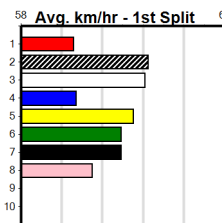

Download Now

Mobile Form Guide

Warrnambool

TRACK INFO
 Track Circumference: 421m
 Inside Top Turn: 35m
 Track Width: 67m
 Inside Home Turn: 35m

13 RACES TODAY (300+RANK)

Distance: 450m, Race Type: Maiden, Total Prizemoney: \$1,530
1st: \$1,000, 2nd: \$320, 3rd: \$160, 4th: \$50