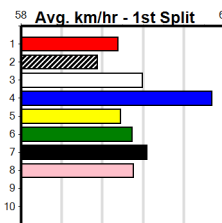

Warrnambool

3

3:45PM

(VIC time)

MACEY'S BISTRO (300+RANK)

Distance: 390m, Race Type: Grade 7, Total Prizemoney: \$1,530
1st: \$1,000, 2nd: \$320, 3rd: \$160, 4th: \$50

Watchdog Tips: [0] [0] [0] [0] Bet: []