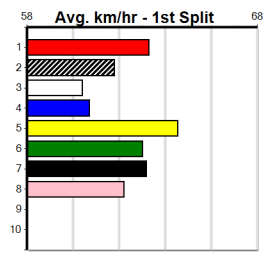

PADDY WANTS PATS (300+RANK)

Distance: 450m, Race Type: Grade 5, Total Prizemoney: $1,530
1st: $1,000, 2nd: $320, 3rd: $160, 4th: $50

Watchdog Tips:

Bet:

Table with columns: Form Box, Wgt, Dist, Track, Date, Time, BON, Margin, 1st/2nd (Time), PIR, Checked, Comment, WR, Split 1, S/P, Grade

LASER BEAM [5]
BK Dog Oct-21 Sire: KINLOCH BRAE Dam: UP HILL JILL
Owner(s): Never Better (SYN), J Geall, M Stevanja, B Geall, M Geall
Trainer: Jeff Geall (Fyansford)

Box History table for LASER BEAM [5] showing race results from 1st to 8th splits.

IVERSON [5]
BE Bitch Dec-19 Sire: MY REDEEMER Dam: MIRACLES HAPPEN
Owner(s): E Steel
Trainer: Elizabeth Steel (Nullawarre North)

Box History table for IVERSON [5] showing race results from 1st to 8th splits.

DR. FOREST [5]
BK Dog Jan-20 Sire: WALK HARD Dam: BLUE SURFONIC
Owner(s): GOREY SEVEN (SYN), G Malcolm, D Gore, J Couzens, G Kent
Trainer: Kevin Quinn (Cundare North)

Box History table for DR. FOREST [5] showing race results from 1st to 8th splits.

CAWBOURNE GIA (NSW)[5]
WBK Bitch Dec-20 Sire: LUCKY CHAP Dam: CAWBOURNE ZULU
Owner(s): R Colquhoun
Trainer: Julie Green (Parwan)

Box History table for CAWBOURNE GIA (NSW)[5] showing race results from 1st to 8th splits.

MORAINE NADIA [5]
F Bitch Sep-21 Sire: HOOKED ON SCOTCH Dam: RADIO SILENT
Owner(s): MORAINE (SYN), G Judd, S Judd
Trainer: Glenn Judd (Noorat)

Box History table for MORAINE NADIA [5] showing race results from 1st to 8th splits.

1

2

3

4

5