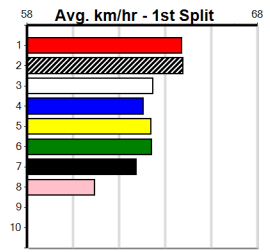

FIND US ON FACEBOOK (300+RANK)

Distance: 390m, Race Type: Grade 6, Total Prizemoney: $1,530
1st: $1,000, 2nd: $320, 3rd: $160, 4th: $50

Watchdog Tips:

Bet:

Form Box Wgt Dist Track Date Time BON Margin 1st/2nd (Time) PIR Checked Comment W/R Split 1 S/P Grade

DROP FIFTY (NSW)[6]
BK Dog Nov-20 Sire: MY BRO FABIO Dam: TIMTAMS FOR BAMS
Owner(s): P Herry
Trainer: Paul Herry (Terang)
Winning Distances: < 300m (0) 300 - 399m (1) 400 - 499m (0) 500 - 599m (1) 600 - 699m (0) > 700m (0)
Winning Weights: 34.5(1) 34.6(1)
Box History table and Prize Best Starts table included.

ZIPPING VELMA (NSW)[6]
RF Bitch Dec-22 Sire: ASTON RUPEE Dam: ZIPPING MAGDA
Owner(s): Hallinan Hallinan (SYN), M Hallinan, F Hallinan
Trainer: Robert Camilleri (Lara)
Winning Distances: < 300m (0) 300 - 399m (2) 400 - 499m (0) 500 - 599m (0) 600 - 699m (0) > 700m (0)
Winning Weights: 27.2(1) 27.7(1)
Box History table and Prize Best Starts table included.

PELICAN FLYER [6]
BK Bitch Apr-22 Sire: MY REDEEMER Dam: LIVERPOOL FLYER
Owner(s): Backyard Members (SYN), M Panopoulos, G Mcrae, B Mcrae
Trainer: Billy Mcrae (Smythes Creek)
Winning Distances: < 300m (0) 300 - 399m (2) 400 - 499m (0) 500 - 599m (0) 600 - 699m (0) > 700m (0)
Winning Weights: 25.0(1) 25.9(1)
Box History table and Prize Best Starts table included.

MANA'S WAY (NSW)[6]
BK Bitch Jun-22 Sire: FEDERAL MORGAN Dam: NANA'S HABIT
Owner(s): D Keane
Trainer: Danielle Keane (Koroit)
Winning Distances: < 300m (0) 300 - 399m (2) 400 - 499m (0) 500 - 599m (0) 600 - 699m (0) > 700m (0)
Winning Weights: 30.2(1) 31.0(1)
Box History table and Prize Best Starts table included.

ASTON ACCORD [6]
BEBD Bitch Apr-22 Sire: TOMMY SHELBY Dam: ASTON FRAICHE
Owner(s): R Borda
Trainer: Glenn Campbell (Anakie)
Winning Distances: < 300m (0) 300 - 399m (1) 400 - 499m (1) 500 - 599m (0) 600 - 699m (0) > 700m (0)
Winning Weights: 23.2(1) 24.2(1)
Box History table and Prize Best Starts table included.

1

2

3

4

5