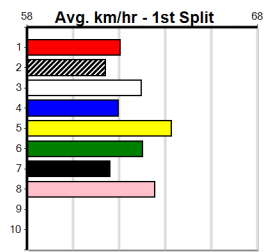

BROAD TREE CARE (300+RANK)

Distance: 450m, Race Type: Mixed 6/7, Total Prizemoney: $1,530
1st: $1,000, 2nd: $320, 3rd: $160, 4th: $50

Watchdog Tips: [ ] [ ] [ ] [ ] Bet: [ ]

Form Box Wgt Dist Track Date Time BON Margin 1st/2nd (Time) PIR Checked Comment W/R Split 1 S/P Grade

1 RUNNING SINKER [7]
WBK Dog Nov-22 Sire: HOOKED ON SCOTCH Dam: NEBRASKA NELL
Owner(s): Team Sharp (SYN), L Sharp, D Sharp, M Sharp
Trainer: Dylan Sharp (Lara)
Winning Distances: < 300m (0) 300 - 399m (0) 400 - 499m (1) 500 - 599m (0) 600 - 699m (0) > 700m (0)
Winning Weights: 35.9(1)
Box History table and Prize Best Starts Trk/Dts APM summary.

2 TIMMY TIME [7]
BEED Dog Jan-22 Sire: FERNANDO BALE Dam: ZOOM OUT
Owner(s): C Hose
Trainer: Cody Hosa (Lara)
ENG GEL 2024-12-20
Winning Distances: < 300m (0) 300 - 399m (1) 400 - 499m (0) 500 - 599m (0) 600 - 699m (0) > 700m (0)
Winning Weights: 30.9(1)
Box History table and Prize Best Starts Trk/Dts APM summary.

3 MORaine MAX [7]
BK Dog Jan-23 Sire: KOBLENZ Dam: MORaine COCO
Owner(s): MORaine (SYN), G Judd, S Judd
Trainer: David Jensen (Woodstock)
ENG BEN 2024-12-20
Winning Distances: < 300m (0) 300 - 399m (0) 400 - 499m (1) 500 - 599m (0) 600 - 699m (0) > 700m (0)
Winning Weights: 29.4(1)
Box History table and Prize Best Starts Trk/Dts APM summary.

4 ALICE EXPRESS [6]
BK Bitch Oct-21 Sire: ZIPPING GARTH Dam: LEVUSHKA
Owner(s): T De giorgi
Trainer: Julie Green (Parwan)
Winning Distances: < 300m (0) 300 - 399m (0) 400 - 499m (2) 500 - 599m (0) 600 - 699m (0) > 700m (0)
Winning Weights: 28.2(1) 29.0(1)
Box History table and Prize Best Starts Trk/Dts APM summary.

5 MORaine JOKER [7]
RBD Dog Jan-23 Sire: HOOKED ON SCOTCH Dam: MORaine IZZY
Owner(s): MORaine (SYN), G Judd, S Judd
Trainer: Peter Fulton (Ecklin South)
Winning Distances: < 300m (0) 300 - 399m (0) 400 - 499m (0) 500 - 599m (1) 600 - 699m (0) > 700m (0)
Winning Weights: 27.7(1)
Box History table and Prize Best Starts Trk/Dts APM summary.