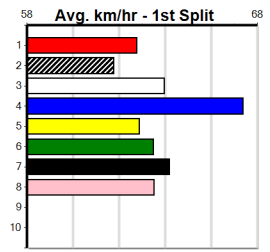

Owner(s): Sire: Dam: Trainer:

Winning Distances: < 300m (0) 300 - 399m (0) 400 - 499m (0) 500 - 599m (0) 600 - 699m (0) > 700m (0)

Winning Weights:

Box History

10

MACEY'S BISTRO (300+RANK)

Distance: 390m, Race Type: Grade 7, Total Prizemoney: \$1,530
1st: \$1,000, 2nd: \$320, 3rd: \$160, 4th: \$50