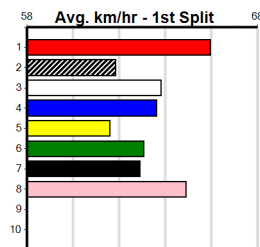

RIDE FOR LUCY (300+RANK)

Distance: 450m, Race Type: Grade 5, Total Prizemoney: $1,530
1st: $1,000, 2nd: $320, 3rd: $160, 4th: $50

Watchdog Tips:

Bet:

Table with columns: Form Box, Wgt, Dist, Track, Date, Time, BON, Margin, 1st/2nd (Time), PIR, Checked, Comment, WR, Split 1, S/P, Grade

GOLDEN BLEND (NSW)[5]
BEF Dog Jun-22 Sire: LK'S CRUSHN IT Dam: SERGIS
Owner(s): A Hunter
Trainer: Gary Hunt (Cudjee)
Winning Distances: < 300m (0) 300 - 399m (2) 400 - 499m (2) 500 - 599m (0) 600 - 699m (0) > 700m (0)
Winning Weights: 30.6(1) 31.6(1) 32.3(1) 32.4(1)
Box History table and Prize Best Starts table included.

LITTLE RUSH [5]
BK Bitch Oct-21 Sire: DROOPYS MALDINI Dam: ONE STEP AHEAD
Owner(s): C Treherne
Trainer: Craig Treherne (Lara)
Winning Distances: < 300m (0) 300 - 399m (2) 400 - 499m (1) 500 - 599m (0) 600 - 699m (0) > 700m (0)
Winning Weights: 27.5(1) 27.7(1) 27.8(1)
Box History table and Prize Best Starts table included.

SHAKA BIG CHIEF [5]
RBD Dog Jul-22 Sire: FERAL FRANKY Dam: GAZER BALE
Owner(s): M Bewley
Trainer: Michael Bewley (Pentland Hills)
Winning Distances: < 300m (0) 300 - 399m (0) 400 - 499m (3) 500 - 599m (1) 600 - 699m (0) > 700m (0)
Winning Weights: 30.6(1) 30.8(1) 30.9(1) 31.3(1)
Box History table and Prize Best Starts table included.

MISS YOUR KISS [5]
BD Bitch Jan-23 Sire: FERAL FRANKY Dam: KISS YOUR LIPS
Owner(s): Vi Alskar Hundar (SYN), A Lie, J Sharp
Trainer: Dylan Sharp (Lara)
Winning Distances: < 300m (0) 300 - 399m (1) 400 - 499m (2) 500 - 599m (0) 600 - 699m (0) > 700m (0)
Winning Weights: 28.8(1) 29.1(1) 29.2(1)
Box History table and Prize Best Starts table included.

KEL OF KINTYRE [5]
LTF Dog Oct-21 Sire: HARD STYLE RICO Dam: BROOKE'S WINGS
Owner(s): H Taylor
Trainer: Hugh Taylor (Langwarrin)
Winning Distances: < 300m (0) 300 - 399m (0) 400 - 499m (6) 500 - 599m (0) 600 - 699m (0) > 700m (0)
Winning Weights: 33.8(2) 34.3(1) 34.5(2) 34.7(1)
Box History table and Prize Best Starts table included.