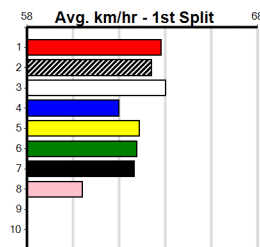

EDWARDS ELECTRICAL (300+RANK)

Distance: 450m, Race Type: Mixed 6/7, Total Prizemoney: $1,530
1st: $1,000, 2nd: $320, 3rd: $160, 4th: $50

Watchdog Tips:

Bet:

Table with columns: Form Box, Wgt, Dist, Track, Date, Time, BON, Margin, 1st/2nd (Time), PIR, Checked, Comment, WR, Split 1, S/P, Grade

ASTON LAMBADA [6]
BK Bitch Nov-22 Sire: HOOKED ON SCOTCH Dam: ASTON CHA CHA
Owner(s): N Dewhurst
Trainer: Cameron Morris-flynn (Mitchell P)
Box History table and Prize Best Starts Trk/Dts APM

BUILT FOR GLORY (NSW)[7]
BK Dog Oct-22 Sire: BERNARDO Dam: FERNANDO'S GLORY
Owner(s): Gh Syndications (SYN), A Hunter, E Diblasi, A Greening
Trainer: Gary Hunt (Cudjee)
Box History table and Prize Best Starts Trk/Dts APM

ROCKLANDS IMPALA (NSW)[3]
BK Bitch Feb-23 Sire: HARD STYLE RICO Dam: DRAKENSBERG DOT
Owner(s): L Davis
Trainer: Simone Fisher (Lara)
Box History table and Prize Best Starts Trk/Dts APM

CUBAN LAD [7]
BE Dog Jun-22 Sire: MAGICAL BALE Dam: HAVANA MISS
Owner(s): Vi Aiskar Hundar (SYN), A Lie, J Sharp
Trainer: Dylan Sharp (Lara)
Box History table and Prize Best Starts Trk/Dts APM

POCKET MOUSE [6]
BE Bitch Dec-22 Sire: FERAL FRANKY Dam: SEVILLA
Owner(s): SCOTLAND (SYN), D Ireland, A Scott
Trainer: Jason Formosa (Heathcote)
Box History table and Prize Best Starts Trk/Dts APM