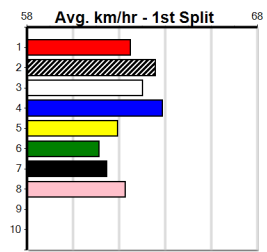

SPORTSBET SET A DEPOSIT LIMIT (300+RANK)

Distance: 390m, Race Type: Grade 5, Total Prizemoney: $1,530
1st: $1,000, 2nd: $320, 3rd: $160, 4th: $50

Watchdog Tips: [ ] [ ] [ ] [ ] Bet: [ ]

ALDREN BALE [5] Biks
FBD Dog Jan-21 Sire: KONOMI Dam: DYNA UNI
Owner(s): C Roberts
Trainer: Catherine Roberts (Terang)
Winning Distances: < 300m (0) 300 - 399m (4) 400 - 499m (2) 500 - 599m (0) 600 - 699m (0) > 700m (0)
Winning Weights: 32.2(1) 32.4(1) 32.6(1) 32.7(1) 33.0(1) 33.1(1)
Box History table and Prize Best Starts Trk/Dts APM

TAPERING OFF [5]
BK Dog Feb-19 Sire: BARCIA BALE Dam: TEAR AWAY BABE
Owner(s): D Dalton
Trainer: Raymond Mahony (Southern Cro)
Winning Distances: < 300m (0) 300 - 399m (0) 400 - 499m (6) 500 - 599m (4) 600 - 699m (0) > 700m (0)
Winning Weights: 37.6(2) 38.0(2) 38.1(2) 38.2(2) 38.3(1) 38.4(1)
Box History table and Prize Best Starts Trk/Dts APM

TWO HAT PAT [5]
BEBD Dog Jun-21 Sire: HOOKED ON SCOTCH Dam: DYNA QUAIL
Owner(s): P Keane
Trainer: Mark Keane (Koroit)
Winning Distances: < 300m (0) 300 - 399m (7) 400 - 499m (1) 500 - 599m (0) 600 - 699m (0) > 700m (0)
Winning Weights: 29.5(1) 29.6(1) 29.7(1) 31.2(1) 31.6(1) 31.7(2) 31.8(1)
Box History table and Prize Best Starts Trk/Dts APM

GOTHAM MARQUESS [5]
BK Bitch May-21 Sire: AUSSIE INFRARED Dam: GOTHAM QUEEN
Owner(s): SMKN (SYN), M Lithgow, D Maynes, K Maynes, N Riseley, E Avdulla
Trainer: Melanie Lithgow (Devon Meadow)
Winning Distances: < 300m (0) 300 - 399m (5) 400 - 499m (5) 500 - 599m (0) 600 - 699m (0) > 700m (0)
Winning Weights: 26.5(1) 26.6(1) 26.7(1) 26.8(1) 26.9(1) 27.0(1) 27.1(4)
Box History table and Prize Best Starts Trk/Dts APM

KILLER BEE CAMMY [5]
BD Bitch Jul-21 Sire: SUPERIOR PANAMA Dam: CHUN LI
Owner(s): H Mcadam
Trainer: Heath Mcadam (Ocean Grove)
Winning Distances: < 300m (0) 300 - 399m (2) 400 - 499m (4) 500 - 599m (0) 600 - 699m (0) > 700m (0)
Winning Weights: 27.1(1) 27.3(1) 27.5(2) 27.6(1) 28.0(1)
Box History table and Prize Best Starts Trk/Dts APM

1

2

3

4

5