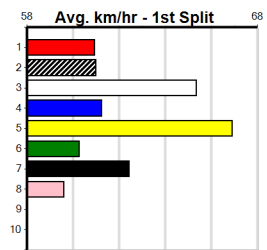

2

3:27PM

(VIC time)

Distance: 390m, Race Type: Maiden, Total Prizemoney: $1,530
1st: $1,000, 2nd: $320, 3rd: $160, 4th: $50

Watchdog Tips: ☐ ☐ ☐ ☐ ☐ Bet:

NOVA'S FERN [M]
F Bitch Mar-23 Sire: FERNANDO BALE Dam: NOVA WILLOW Trainer: Mary Inguanti (Camperdown)
Owner(s): M Rodgers
Winning Distances: < 300m (0) 300 - 399m (0) 400 - 499m (0) 500 - 599m (0) 600 - 699m (0) > 700m (0)
Winning Weights:
7th (5) 25.2 390 WBL R2 28-Nov-24 23.23 21.84 14.00 ULTIMO (22.27) M/67 9.22 $24.60 M
8th (6) 25.4 410 HOR R3 07-Dec-24 24.91 23.34 17.00 HUSKY SARA LEE (23.76) M/88 11.10 $36.10 M

Box History

Bx	1st	2nd	3rd	4th	5th	6th	7th	8th
1								
2								
3								
4								
5							1	
6								1
7								
8								

Prize Best $0.00
Starts 23.23(5)-28/11/24
Trk/Dts 2-0-0-0
APM 1-0-0-0

Last 3 wins NOT included above

TINDAL JET [M]
BK Bitch Apr-22 Sire: MY REDEEMER Dam: LIVERPOOL FLYER Trainer: Gregory Mcrae (Smythes Creek)
Owner(s): G Mcrae
Winning Distances: < 300m (0) 300 - 399m (0) 400 - 499m (0) 500 - 599m (0) 600 - 699m (0) > 700m (0)
Winning Weights:
5th (5) 24.1 410 HOR R3 05-Oct-24 24.79 23.32 12.00 SOLAR JESSIE (23.95) S/55 SW 11.24 $23.10 M
7th (7) 24.7 390 BAL R1 14-Oct-24 23.55 22.18 12.00 STILTON INDIE (22.76) S/57 8.77 $26.50 T3-M
8th (4) 24.4 390 BAL R2 21-Oct-24 23.23 22.03 10.00 NAUGHTY NUNG (22.53) M/88 9.00 $81.70 T3-M
6th (3) 24.2 425 BEN R3 29-Oct-24 26.00 24.05 19.00 COCONUT FELIPE (24.67) M/645 6.85 $9.00 M
4th (6) 24.2 400 GEL R2 19-Nov-24 23.74 22.65 12.00 ASTON HANSON (22.92) S/44 8.84 $59.80 M
6th (4) 24.6 390 BAL R1 25-Nov-24 22.83 22.22 7.50L NAUGHTY NORM (22.34) M/68 W 8.76 $44.40 T3-M
5th (8) 24.4 400 GEL R1 03-Dec-24 23.34 22.66 7.00L MINH CINDY (22.87) M/55 8.90 $21.60 T3-M
4th (3) 24.8 390 BAL R1 09-Dec-24 23.11 22.11 15.00 PUGSLEY (22.11) M/54 8.85 $23.60 T3-M

Box History

Bx	1st	2nd	3rd	4th	5th	6th	7th	8th
1								2
2			1			1		
3				1		1		
4						1		1
5	1				1			
6				1				1
7							1	
8					1			

Prize Best $580.00
Starts 23.00(5)-23/9/24
Trk/Dts 14-0-1-1
APM 1-0-1-0

Last 3 wins NOT included above

PAW HULL (NSW)[M]
RF Bitch Feb-23 Sire: CHRISTO BALE Dam: WANNA ALLEN Trainer: Robert Camilleri (Lara) ENG HVL 2024-12-20
Owner(s): B Wheeler
Winning Distances: < 300m (0) 300 - 399m (0) 400 - 499m (0) 500 - 599m (0) 600 - 699m (0) > 700m (0)
Winning Weights:
7th (2) 28.7 350 HVL R1 24-Nov-24 20.45 19.03 7.50L SCOTT MICAH (19.93) M/6 6.87 $6.50 M
6th (8) 29.1 300 HVL R2 12-Dec-24 17.37 16.63 8.00L MISS CHARMED (16.81) M/5 4.14 $8.20 M

Box History

Bx	1st	2nd	3rd	4th	5th	6th	7th	8th
1								
2								1
3								
4								
5								
6								
7								
8							1	

Prize Best $0.00
Starts FSH
Trk/Dts 2-0-0-0
APM 0-0-0-0

Last 3 wins NOT included above