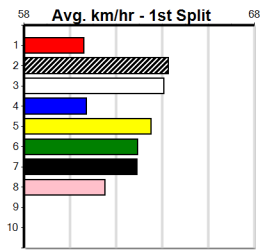

13 RACES TODAY (300+RANK)

Distance: 450m, Race Type: Maiden, Total Prizemoney: $1,530
1st: $1,000, 2nd: $320, 3rd: $160, 4th: $50

Watchdog Tips: ☐ ☐ ☐ ☐ ☐ Bet: ☐