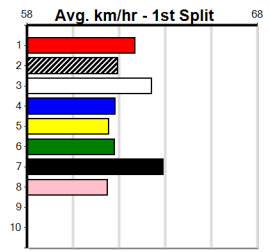

WOOD MOTORCYCLE & MOWER (300+RANK)

Distance: 390m, Race Type: Grade 7, Total Prizemoney: $1,530
1st: $1,000, 2nd: $320, 3rd: $160, 4th: $50

Watchdog Tips: [ ] [ ] [ ] [ ] Bet: [ ]

Form Box Wgt Dist Track Date Time BON Margin 1st/2nd (Time) PIR Checked Comment W/R Split 1 S/P Grade

IDENTIFY AS [7]
BK Bitch Nov-22 Sire: ZACK MONELLI Dam: WON'T STOP HER
Owner(s): D Keane
Winning Distances: < 300m (0) 300 - 399m (0) 400 - 499m (1) 500 - 599m (0) 600 - 699m (0) > 700m (0)
Winning Weights: 25.5(1)
Race results table with columns for rank, weight, track, date, time, odds, sire, dam, and prize money.

Box History
Table with columns Bx, 1st, 2nd, 3rd, 4th, 5th, 6th, 7th, 8th
Prize Best Starts Trk/Dts APM

MAJESTIC GEORGE [7]
BK Dog Apr-21 Sire: BORAT Dam: DYNA FAME
Owner(s): C Hose
Winning Distances: < 300m (0) 300 - 399m (1) 400 - 499m (0) 500 - 599m (0) 600 - 699m (0) > 700m (0)
Winning Weights: 29.1(1)
Race results table with columns for rank, weight, track, date, time, odds, sire, dam, and prize money.

Box History
Table with columns Bx, 1st, 2nd, 3rd, 4th, 5th, 6th, 7th, 8th
Prize Best Starts Trk/Dts APM

ASTON RUINART [7]
BK Bitch Apr-22 Sire: FERNANDO BALE Dam: ASTON CHANDON
Owner(s): R Borda
Winning Distances: < 300m (0) 300 - 399m (1) 400 - 499m (0) 500 - 599m (0) 600 - 699m (0) > 700m (0)
Winning Weights: 27.2(1)
Race results table with columns for rank, weight, track, date, time, odds, sire, dam, and prize money.

Box History
Table with columns Bx, 1st, 2nd, 3rd, 4th, 5th, 6th, 7th, 8th
Prize Best Starts Trk/Dts APM

MAKE US DREAM [7]
BE Bitch Apr-22 Sire: MY REDEEMER Dam: LIVERPOOL FLYER
Owner(s): B Thurston
Winning Distances: < 300m (0) 300 - 399m (1) 400 - 499m (0) 500 - 599m (0) 600 - 699m (0) > 700m (0)
Winning Weights: 23.0(1)
Race results table with columns for rank, weight, track, date, time, odds, sire, dam, and prize money.

Box History
Table with columns Bx, 1st, 2nd, 3rd, 4th, 5th, 6th, 7th, 8th
Prize Best Starts Trk/Dts APM

SISTERS NEW [7]
BD Bitch May-22 Sire: FERNANDO BALE Dam: FRONT PAGE NEWS
Owner(s): F Cremona
Winning Distances: < 300m (0) 300 - 399m (1) 400 - 499m (0) 500 - 599m (0) 600 - 699m (0) > 700m (0)
Winning Weights: 22.8(1)
Race results table with columns for rank, weight, track, date, time, odds, sire, dam, and prize money.

Box History
Table with columns Bx, 1st, 2nd, 3rd, 4th, 5th, 6th, 7th, 8th
Prize Best Starts Trk/Dts APM

1

2

3

4

5