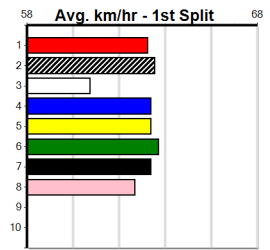

WARRNAMBOOL RACE 13 (300+RANK)

Distance: 390m, Race Type: Grade 5, Total Prizemoney: $1,530
1st: $1,000, 2nd: $320, 3rd: $160, 4th: $50

Watchdog Tips:

Bet:

Table with columns: Form Box, Wgt, Dist, Track, Date, Time, BON, Margin, 1st/2nd (Time), PIR, Checked, Comment, W/R, Split 1, S/P, Grade

CHASING JIMMY [5]
BE Dog Dec-19 Sire: MY REDEEMER Dam: MIRACLES HAPPEN
Owner(s): E Steel
Trainer: Elizabeth Steel (Nullawarre North)
Winning Distances: < 300m (0) 300 - 399m (4) 400 - 499m (1) 500 - 599m (0) 600 - 699m (0) > 700m (0)
Winning Weights: 31.7(1) 32.3(1) 32.6(2) 32.7(1)
Box History table and Prize Best Starts table included.

BELAIR BEE [5]
RBD Bitch Jan-22 Sire: TOMMY SHELBY Dam: MEPUNGA PRUE
Owner(s): G Wickham
Trainer: Trevor Steel (Nullawarre North)
Winning Distances: < 300m (0) 300 - 399m (1) 400 - 499m (3) 500 - 599m (0) 600 - 699m (0) > 700m (0)
Winning Weights: 26.0(1) 26.1(2) 27.2(1)
Box History table and Prize Best Starts table included.

SQUIGGLY PAPA [5]
BK Dog Feb-21 Sire: MEPUNGA BLAZER Dam: HEADSPACE
Owner(s): BELLE ZAC AND CHARLIE (SYN), M Tabb, S Tabb
Trainer: Mathew Tabb (Lara)
Winning Distances: < 300m (0) 300 - 399m (2) 400 - 499m (6) 500 - 599m (0) 600 - 699m (0) > 700m (0)
Winning Weights: 29.8(1) 29.9(1) 30.2(2) 30.4(2) 31.2(1) 31.5(1)
Box History table and Prize Best Starts table included.

RON'S MISTAKE [5]
RBD Dog Dec-21 Sire: FERAL FRANKY Dam: TAYLOR JAYDE
Owner(s): Blame it on Vegas (SYN), D Coulson, R Coulson, B Cole, J Williams, D Brennan, R Hiatt, C Gundr
Trainer: Debbie Bewley (Pentland Hills)
Winning Distances: < 300m (0) 300 - 399m (2) 400 - 499m (1) 500 - 599m (1) 600 - 699m (0) > 700m (0)
Winning Weights: 30.1(1) 30.7(1) 32.0(1) 32.3(1)
Box History table and Prize Best Starts table included.

MORE BOOST RICO [5]
BK Dog Jan-22 Sire: HARD STYLE RICO Dam: CHILL EASY
Owner(s): D Petersen
Trainer: Darren Petersen (Rochester)
Winning Distances: < 300m (0) 300 - 399m (2) 400 - 499m (1) 500 - 599m (0) 600 - 699m (0) > 700m (0)
Winning Weights: 33.7(1) 34.9(1) 35.0(1)
Box History table and Prize Best Starts table included.

1

2

3

4

5