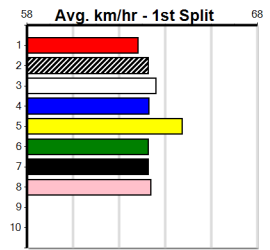

ONE MORE RACE TO GO (300+RANK)

Distance: 390m, Race Type: Grade 5, Total Prizemoney: $1,530
1st: $1,000, 2nd: $320, 3rd: $160, 4th: $50

Watchdog Tips:

Bet:

Form Box Wgt Dist Track Date Time BON Margin 1st/2nd (Time) PIR Checked Comment W/R Split 1 S/P Grade

SAINT MADIX [5]

BK Dog Jan-21 Sire: ASTON KIMETTO Dam: MISS LAVVA
Owner(s): P Byrne
Winning Distances: < 300m (0) 300 - 399m (1) 400 - 499m (2) 500 - 599m (0) 600 - 699m (0) > 700m (0)
Winning Weights: 35.5(1) 35.8(1) 36.1(1)
6th (3) 35.9 390 WBL R3 14-Oct-24 22.99 22.43 4.25L HARTLAND DUKE (22.70) S/77 . . . 9.22 $9.50 5
6th (8) 35.9 390 WBL R13 17-Oct-24 23.11 21.72 12.00 WESTERN BALE (22.28) S/55 . . . VO . 9.04 $21.70 5
3rd (1) 36.3 410 HOR R12 29-Oct-24 23.78 23.25 7.50L ALE (23.28) Q/44 . . . . 10.75 $35.10 5
4th (4) 36.5 390 WBL R13 14-Nov-24 22.99 22.00 9.00L COLLINDA PEARL (22.38) M/84 . . . . 9.18 $86.40 5
6th (8) 36.6 390 WBL R10 18-Nov-24 22.64 22.36 3.75L RONNY ALLSORTS (22.39) M/77 . . . . 9.06 $53.40 5
5th (1) 36.6 390 WBL R11 25-Nov-24 22.69 22.27 3.00L CAESARS PALACE (22.48) M/55 . . . . 8.99 $39.70 5
5th (4) 36.3 390 WBL R12 02-Dec-24 22.90 22.17 7.00L HARTLAND DUKE (22.44) S/88 . . . . 9.05 $16.10 5
7th (5) 36.1 485 HOR R8 07-Dec-24 28.02 27.54 7.00L DONITA BALE (27.54) M/777 . . . . 6.98 $53.70 5
Last 3 wins NOT included above
1st (8) 35.5 400 MTG R1 19-Feb-23 23.41 22.76 1.25L DE LA CRUZ (23.50) 0 . . . SAMP 11.17 $4.80 M
1st (2) 35.8 450 WBL R7 26-Feb-24 26.15 25.80 3.00L FUNKY FAUN (26.35) M/642 . . . . 6.98 $26.50 X67
1st (1) 36.1 390 WBL R9 15-Jul-24 22.87 22.62 0.50L MATETSI (22.89) M/33 . . . . 9.11 $11.00 6G

Trainer: Peter Byrne (Koroit)

Box History

Table with columns Bx, 1st, 2nd, 3rd, 4th, 5th, 6th, 7th, 8th. Includes Prize Best Starts, Trk/Dts, APM.

FULL SPEED AHEAD [5]

BK Bitch Feb-21 Sire: MAGICAL BALE Dam: ONE STEP AHEAD
Owner(s): C Treherne
Winning Distances: < 300m (0) 300 - 399m (0) 400 - 499m (4) 500 - 599m (0) 600 - 699m (0) > 700m (0)
Winning Weights: 28.9(1) 29.5(1) 30.2(2)
3rd (8) 29.9 400 WGL R11 06-Aug-24 23.13 22.37 2.25L ASTON BAHT (22.99) S/44 . . . W 8.60 $2.10 5
7th (4) 30.1 435 SLE R10 11-Aug-24 25.34 24.42 9.00L DAINTREE SPIRIT (24.74) M/577 . . . . 5.39 $9.30 5
5th (7) 30.1 390 WBL R12 15-Aug-24 22.76 21.75 9.00L TURBO GEORGE (22.14) S/46 . . . . 9.00 $8.70 5
7th (2) 30.1 400 GEL R12 10-Sep-24 23.25 22.54 8.50L XENI BALE (22.66) M/88 . . . . 9.02 $15.80 5
2nd (7) 30.1 425 BEN R10 25-Sep-24 24.25 24.05 0.75L PHIL'S NO ANGEL (24.21) M/122 . . . . 6.46 $18.80 5
8th (2) 30.0 460 GEL R7 04-Oct-24 26.49 25.69 12.00 SET TO SIZZLE (25.69) M/688 . . . . 6.85 $75.50 RWH
8th (6) 29.8 450 WBL R8 14-Oct-24 26.33 25.74 6.50L LOTHBROK GIRL (25.88) M/888 . . . . 7.02 $10.40 5
8th (3) 29.8 390 BAL R6 21-Nov-24 22.89 21.93 10.00 LOLLAN BALE (22.21) M/88 . . . V10 9.01 $10.00 T3-5
Last 3 wins NOT included above
1st (7) 29.5 450 BAL R5 03-Sep-23 25.75 25.74 2.00L DISTRACTING (25.88) M/111 . . . . 6.62 $4.20 T3-RW
1st (8) 30.2 425 BEN R2 27-Oct-23 24.00 23.75 2.00L BEN SHAKER (24.14) M/111 . . . . 6.49 $28.50 X67
1st (8) 28.9 400 GEL R7 09-Apr-24 22.80 22.46 1.5L MAGIC BEE (22.89) S/34 . . . SW 8.48 $1.30 5H

Trainer: Craig Treherne (Lara)

Box History