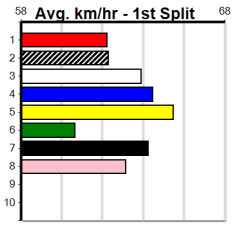

Sale

MONACELLARS HT3

Distance: 435m, Race Type: Grade 5 Heat, Total Prizemoney: $2,925
1st: $1,950, 2nd: $600, 3rd: $300, 4th: $75

10

9:12PM

(VIC time)

COLLINDA RISE (5) has a good record here and she can light them up soon after box rise.
DAINTREE DAMAGE (4) was far from disgraced last time and he should be on the pace from the
outset. AYLA ROSE (2) has solid claims

Watchdog Tips: 5 4 2 3 **Bet:** Win 5