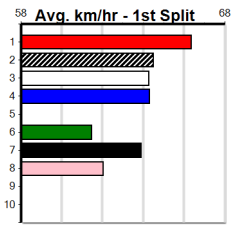

Sale

MONACELLARS HT2

Distance: 435m, Race Type: Grade 5 Heat, Total Prizemoney: $2,925
1st: $1,950, 2nd: $600, 3rd: $300, 4th: $75

9

8:48PM
(VIC time)

Watchdog Tips: **0 0 0 0** Bet: .

Form Box Weight Dist Track Date Time BON Margin 1st/2nd (Time) PIR Checked Comment W/R Split 1 S/P Grade

1 DOCHERTY [5]
BK D Jun-22 TOMMY SHELBY GOLD VEIN
Trainer: Daryl Holmes (Blind Bight)
4th (1) 29.6 450 BAL R5 04-Sep-24 25.75 25.40 4.00LDESTRUCTIVELY (25.49) M/223 . . . 6.57 $2.00 5F
2nd (1) 29.9 460 WGL R8 13-Sep-24 25.72 25.54 2.75LZEUS THUNDERBOLT (25.54) M/222 . . SW 6.39 $2.70 SH
6th (6) 29.9 460 WGL R8 20-Sep-24 26.18 25.89 4.25LRAVEN PETER (25.89) M/766 . . . 6.68 $4.20 GL
5th (5) 29.3 350 HVL R5 27-Oct-24 19.54 19.12 6.50LMY NAME'S EDEN (19.12) M/3 . . . 6.64 $2.30 5
Owner(s): SHIRAZ RACING (SYN), S Holmes, L Holmes, D Holmes

Winning Boxes

1	2	3	4	5	6	7	8
2	2	4					1
Prize	$25,870.00						
Best	FSH						
Starts	18-9-3-0						
Trk/Dst	0-0-0-0						
APM	$8527						

2 MICK SAYS SO [5]
BK D Aug-20 ORSON ALLEN ZIPPY ZURI
Trainer: Sean Lithgow (Devon Meadows)
3rd (4) 30.6 400 WGL R12 12-Nov-24 22.88 22.37 6.50LHOT SCOTCH (22.45) M/53 . . . 8.49 $17.80 5
1st (3) 30.8 390 SHP R3 18-Nov-24 22.20 21.87 1.75LCHEAP CHARLIE (22.31) Q/11 . . . 8.41 $3.00 VET
5th (6) 30.4 400 GEL R5 22-Nov-24 22.89 22.27 6.00LMAKE THE CUT (22.49) M/55 . . . 8.69 $29.30 5
3rd (5) 30.8 400 WGL R5 26-Nov-24 22.87 22.27 4.50LFLYING HELLCAT (22.56) M/44 . . . 8.63 $19.60 5
Owner(s): At The Nugget (SYN), T Welsh, D Fagan

Winning Boxes

1	2	3	4	5	6	7	8
4		3	1	2		4	
Prize	$30,040.00						
Best	24.83						
Starts	76-14-11-13						
Trk/Dst	7-0-0-4						
APM	$9021						

3 VALENCIA JIM [5]
BE D Oct-21 FERNANDO BALE COURTING
Trainer: Jennifer Gieschen (Valencia Creek)
4th (4) 32.1 460 WGL R6 20-Sep-24 26.00 25.89 1.5LBAGMAN (25.90) M/553 . . . 6.56 $24.00 5F
4th (5) 32.0 435 SLE R10 02-Oct-24 25.15 24.44 11.00LGOT THE LOT (24.44) M/444 . . . 5.38 $2.50 5
4th (5) 32.2 435 SLE R10 06-Oct-24 24.62 24.16 4.25LBLACK DREAM (24.34) Q/234 . . . 5.25 $7.30 X45
4th (5) 31.7 435 SLE R11 13-Oct-24 24.76 24.07 5.50LCALIMO (24.38) M/122 . . V5 5.24 $8.50 5
Owner(s): J Gieschen

Winning Boxes

1	2	3	4	5	6	7	8
2	2	1			1		2
Prize	$24,620.00						
Best	24.59						
Starts	43-8-12-3						
Trk/Dst	17-2-4-1						
APM	$7668						

4 ROMP TIN (WA)[5]
BK B Nov-21 FLYING RICCIARDO FINE CHAMPAN
Trainer: Corey Fulford (Maffra)
3rd (1) 26.3 435 SLE R12 05-Nov-24 25.09 24.54 8.00LSPRING GONZALES (24.54) Q/344 . . . 5.32 $9.50 T3-5
2nd (8) 26.3 435 SLE R6 13-Nov-24 24.64 24.42 3.25LANNA (24.42) M/222 . . . 5.30 $3.20 T3-5
7th (5) 25.9 460 WGL R8 19-Nov-24 26.52 25.67 4.00LBANKRUPT (26.26) M/577 . . . 6.67 $14.30 5
3rd (8) 25.8 400 WGL R11 26-Nov-24 22.98 22.27 11.00LHUNTER FRED (22.27) M/22 . . . 8.46 $129.80 X45
Owner(s): C Fulford

Winning Boxes

1	2	3	4	5	6	7	8
1	1		1	1	3	3	
Prize	$22,148.00						
Best	24.62						
Starts	49-10-7-8						
Trk/Dst	12-1-3-2						
APM	$4636						

5 *** VACANT BOX ***
Trainer:
Owner(s):

Winning Boxes

1	2	3	4	5	6	7	8