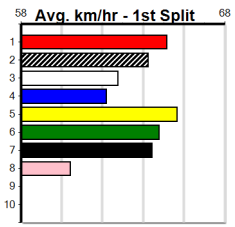

Sale

MONACELLARS HT3

Distance: 435m, Race Type: Grade 5 Heat, Total Prizemoney: \$2,925
1st: \$1,950, 2nd: \$600, 3rd: \$300, 4th: \$75

10

9:12PM

(VIC time)

COLLINDA RISE (5) has a good record here and she can light them up soon after box rise.
DAINTREE DAMAGE (4) was far from disgraced last time and he should be on the pace from the
outset. AYLA ROSE (2) has solid claims

Sale

H & S FIREARMS

Distance: 435m, Race Type: Free For All, Total Prizemoney: \$3,360
1st: \$2,250, 2nd: \$690, 3rd: \$345, 4th: \$75

11

9:30PM

(VIC time)

DR. UNITED (3) has been airborne in recent weeks and he can assume control soon after box rise.
BO RHAPSODY (5) has class on his side and he just needs a little room in the early stages. DR.
DYLAN (8) will be charging late.