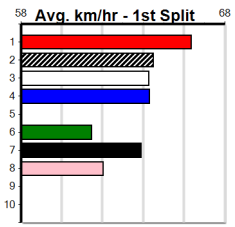

Sale

MONACELLARS HT2

Distance: 435m, Race Type: Grade 5 Heat, Total Prizemoney: $2,925
1st: $1,950, 2nd: $600, 3rd: $300, 4th: $75

9
8:48PM
(VIC time)

DOCHERTY (1) has some scorching wins to his credit and he should put a space in his rivals.
VALENCIA JIM (3) is better than his form indicates and he should be primed to fire fresh. MICK
SAYS SO (2) will be strong in the closing stages

Watchdog Tips: **1** **3** **2** **8** **Bet:** Trifecta 1/2,3,8/2,3,8 ($10 - 166.67%)