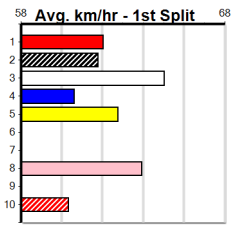

Mobile Form Guide

Average Winning Time:

Distance	Grade	Avg. Time
435m	Free For All	24.35
435m	Mixed 4/5	24.47
435m	Grade 5 Heat	24.50
435m	Mixed 6/7	24.78
435m	Maiden	24.91
510m	Mixed 4/5	28.82
510m	Restricted Win Heat	28.86
640m	Special Event	36.58

Track Record:

Distance	Time	Greyhound	Date Set
435m	24.030	WILD JAZZ	11-Feb-24
510m	28.427	ELITE ALEX	22-Sep-24
640m	36.281	ETHANOL VOLUME	22-Sep-24

Sale

Sale

1
6:07PM
(VIC time)

CASSIDY CONCRETING

Distance: 435m, Race Type: Maiden, Total Prizemoney: \$2,535
1st: \$1,680, 2nd: \$520, 3rd: \$260, 4th: \$75