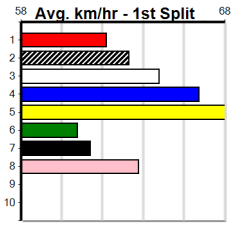

Sale

MONACELLARS HT1

Distance: 435m, Race Type: Grade 5 Heat, Total Prizemoney: $2,925
1st: $1,950, 2nd: $600, 3rd: $300, 4th: $75

3
6:50PM
(VIC time)

HUNTER FRED (5) has gone to another level in recent weeks and he can light them up soon after box rise. HAY RILEY (8) rarely runs a bad race here and is a good anchor for top 3 in a SRM. ELENA'S JEBRYNAH (3) can come out running at times

Watchdog Tips: **5** **8** **3** **1** **Bet:** **Box Quinella 3,5,8 ($10 for 333.33%)**