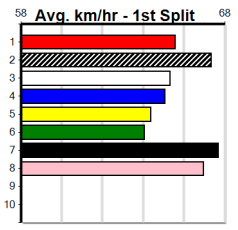

Healesville

SPORTSBET HT3

Distance: 300m, Race Type: Mixed 6/7 Heat, Total Prizemoney: $2,925
1st: $1,950, 2nd: $600, 3rd: $300, 4th: $75

4

11:47AM

(VIC time)

Watchdog Tips:

0 0 0 0

Bet: