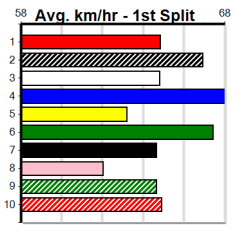

CENTRAL SCAFFOLDS

Distance: 300m, Race Type: Mixed 4/5, Total Prizemoney: $3,360
1st: $2,250, 2nd: $690, 3rd: $345, 4th: $75

5

12:03PM

(VIC time)

Watchdog Tips: **0 0 0 0** Bet: **.**