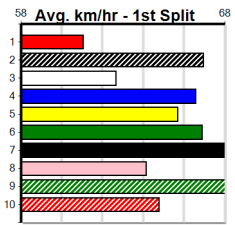

1

10:55AM
(VIC time)

Watchdog Tips: **0 0 0 0** Bet: **.**