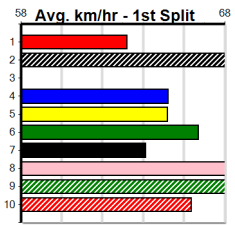

AQUA & THE PIGEONS

Distance: 300m, Race Type: Grade 5, Total Prizemoney: $2,925
1st: $1,950, 2nd: $600, 3rd: $300, 4th: $75

12

2:13PM

(VIC time)

Watchdog Tips: **0 0 0 0** Bet: **0**