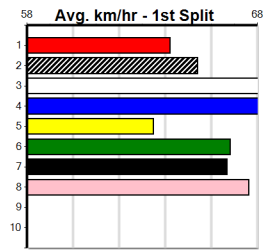

CHRISTMAS TROPHY HT3

Distance: 350m, Race Type: S/E Heat, Total Prizemoney: $3,360
1st: $2,250, 2nd: $690, 3rd: $345, 4th: $75

Watchdog Tips:

Bet:

Table with columns: Form Box, Wgt, Dist, Track, Date, Time, BON, Margin, 1st/2nd (Time), PIR, Checked, Comment, W/R, Split 1, S/P, Grade

CANYA UNTAMED (NSW)[5]
BK Dog Apr-22 Sire: SHIMA SHINE Dam: SPRITLEY EBONY
Owner(s): Lalli Cremona (SYN), F Cremona, V Rose, N Lalli, J Maskiell
Trainer: Jessica Hopkins (Junction Village)
Winning Distances: < 300m (0) 300 - 399m (9) 400 - 499m (1) 500 - 599m (0) 600 - 699m (0) > 700m (0)
Winning Weights: 30.0(1) 30.2(3) 30.3(3) 30.4(1) 30.5(1) 30.8(1)
Box History table and Prize Best Starts table included.

FAST LEGS [5]
BK Bitch Jun-22 Sire: FERAL FRANKY Dam: DREAMING
Owner(s): Gisborne Grumps (SYN), J Grant, J Prater, P Brun
Trainer: Jimmy Holt (Kyneton)
Winning Distances: < 300m (0) 300 - 399m (3) 400 - 499m (2) 500 - 599m (0) 600 - 699m (0) > 700m (0)
Winning Weights: 27.1(1) 27.3(2) 27.4(1) 27.5(1)
Box History table and Prize Best Starts table included.

FLAMING FOX [5]
BKW Dog Sep-22 Sire: BEAST UNLEASHED Dam: TWILIGHT FLAME
Owner(s): G Mclachlan
Trainer: Hannah Male (Cranbourne East)
Winning Distances: < 300m (0) 300 - 399m (5) 400 - 499m (0) 500 - 599m (0) 600 - 699m (0) > 700m (0)
Winning Weights: 30.3(1) 30.4(2) 30.5(1) 30.6(1)
Box History table and Prize Best Starts table included.

SHEEZEL (QLD)[4]
BKW Dog Mar-22 Sire: BEAST UNLEASHED Dam: ISLA'S STYLE
Owner(s): B Kline
Trainer: Mario Briganti (Pearcedale)
Winning Distances: < 300m (0) 300 - 399m (10) 400 - 499m (8) 500 - 599m (0) 600 - 699m (0) > 700m (0)
Winning Weights: 35.2(1) 35.4(2) 35.6(3) 35.7(1) 35.8(2) 35.9(1) 36.6(1) 36.7(1) 36.8(1) 36.9(1) 37.1(1) 37.2(1) 37.3(2)
Box History table and Prize Best Starts table included.

DEMONIC SPIRIT [5]
BK Dog Jun-22 Sire: FERAL FRANKY Dam: DREAMING
Owner(s): J Holt
Trainer: Katrina Evans (Kyneton)
Winning Distances: < 300m (0) 300 - 399m (2) 400 - 499m (1) 500 - 599m (0) 600 - 699m (0) > 700m (0)
Winning Weights: 32.6(1) 32.8(1) 33.2(1)
Box History table and Prize Best Starts table included.