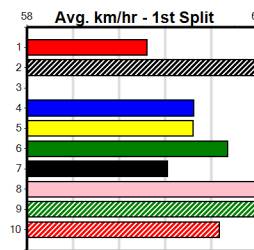

Owner(s): **Sire: Dam:** **Trainer:**

Winning Distances: < 300m (0) 300 - 399m (0) 400 - 499m (0) 500 - 599m (0) 600 - 699m (0) > 700m (0)

Winning Weights: **Box History**

AQUA & THE PIGEONS

Distance: 300m, Race Type: Grade 5, Total Prizemoney: \$2,925
1st: \$1,950, 2nd: \$600, 3rd: \$300, 4th: \$75