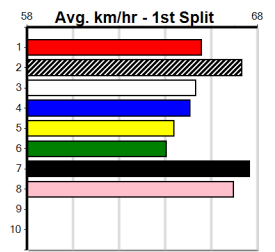

Watchdog Tips: [ ] [ ] [ ] [ ] Bet: [ ]

MR. OTTO [6]
F Dog Sep-22 Sire: FERAL FRANKY Dam: BACK TO BOSS
Owner(s): R Aitken
Trainer: Carl Haas (Tynong)
Winning Distances: < 300m (0) 300 - 399m (2) 400 - 499m (0) 500 - 599m (0) 600 - 699m (0) > 700m (0)
Winning Weights: 31.3(1) 32.4(1)
Box History: [Table]
Prize Best: $4275.00

QUEEN KATE [6]
BK Bitch Aug-22 Sire: FLYING RICCIARDO Dam: MISS MORRISSET
Owner(s): P Moody
Trainer: Garry Johnson (Chum Creek)
Winning Distances: < 300m (0) 300 - 399m (1) 400 - 499m (1) 500 - 599m (0) 600 - 699m (0) > 700m (0)
Winning Weights: 29.2(1) 29.5(1)
Box History: [Table]
Prize Best: $4530.00

SAXON KELTON [6]
BE Dog May-22 Sire: SHIMA SHINE Dam: ITA LOUISA
Owner(s): S Toner
Trainer: Barry Toner (Bunyip)
Winning Distances: < 300m (0) 300 - 399m (1) 400 - 499m (1) 500 - 599m (0) 600 - 699m (0) > 700m (0)
Winning Weights: 35.4(1) 36.3(1)
Box History: [Table]
Prize Best: $7225.00

HALF MAC [6]
BE Dog Mar-22 Sire: SHIMA SHINE Dam: SUGAR SPICE
Owner(s): GLENORE (SYN), G Fullerton, N Fullerton, K Fullerton, D Fullerton, D Reid, J Somerville
Trainer: Darryl Fullerton (Long Gully)
Winning Distances: < 300m (0) 300 - 399m (2) 400 - 499m (0) 500 - 599m (0) 600 - 699m (0) > 700m (0)
Winning Weights: 30.0(1) 30.4(1)
Box History: [Table]
Prize Best: $3760.00

I'M A TREASURE (NSW)[7]
BK Bitch Oct-21 Sire: MEPUNGA BLAZER Dam: IRMA ADELINE
Owner(s): C Treasure
Trainer: Craig Treasure (Hazelwood South)
Winning Distances: < 300m (0) 300 - 399m (1) 400 - 499m (0) 500 - 599m (0) 600 - 699m (0) > 700m (0)
Winning Weights: 28.1(1)
Box History: [Table]
Prize Best: $3970.00