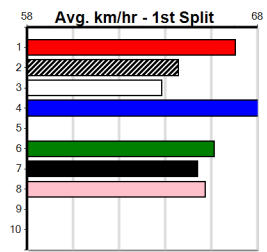

CHRISTMAS TROPHY HT1

Distance: 350m, Race Type: S/E Heat, Total Prizemoney: $3,360
1st: $2,250, 2nd: $690, 3rd: $345, 4th: $75

Watchdog Tips: [ ] [ ] [ ] [ ] Bet: [ ]

Form Box Wgt Dist Track Date Time BON Margin 1st/2nd (Time) PIR Checked Comment WR Split 1 S/P Grade

BURN ALONG [2] RF Dog Feb-22 Sire: BERNARDO Dam: VAN EVIE
Owner(s): Remembering Red (SYN), P Jones, M Barber, J Jones, P Kercher, T Murphy, T Kelly, S Andueza
Trainer: Paul Jones (Hoddles Creek)
Winning Distances: < 300m (0) 300 - 399m (9) 400 - 499m (8) 500 - 599m (0) 600 - 699m (0) > 700m (0)
Winning Weights: 33.3(1) 33.8(1) 33.9(2) 34.0(1) 34.2(1) 34.4(2) 34.7(1) 35.0(1) 35.1(2) 35.2(1) 35.3(1) 35.4(1) 35.6(1)
1st (8) 35.1 435 SLE R11 16-Oct-24 24.34 24.34 1.25L COLLINDA RISE (24.42) M/211 . . . 5.28 $1.60 5
1st (7) 35.2 300 HVL R4 20-Oct-24 16.76 16.76 0.75L BLUE CRISTALLE (16.79) M/2 . . . 4.00 $2.50 FFA
2nd (7) 35.6 400 WGL R5 25-Oct-24 22.67 22.52 0.50L DAINTREE DAMAGE (22.65) Q/22 . . . 8.28 $1.70 X45
1st (6) 35.4 400 WGL R6 01-Nov-24 22.49 22.49 3.25L DONITA BALE (22.71) M/11 . . . SW . 8.28 $1.80 X45
4th (2) 35.1 450 BAL R8 06-Nov-24 25.47 25.30 1.75L FERNANDO PHIL (25.36) Q/111 . . . 6.53 $9.80 X45
1st (8) 35.6 400 WGL R4 12-Nov-24 22.37 22.37 0.50L BETTER BANJO (22.40) S/32 . . . 8.27 $2.40 X34
1st (3) 35.8 350 HVL R8 17-Nov-24 19.56 19.04 0.75L SONIC DIESEL (19.60) M/2 . . . 6.58 $2.00 FFA
5th (6) 35.8 450 SHP R6 25-Nov-24 25.49 24.93 2.75L PAW WHISTLER (25.32) M/445 . . . 6.68 $2.10 X45
Last 3 wins NOT included above
1st (4) 34.7 460 WGL R9 05-Jan-24 25.61 25.41 0.75L TRANSPONDER (25.65) M/111 . . . SW . 6.46 $22.20 SH
1st (2) 33.9 460 WGL R6 13-Feb-24 25.79 25.79 1.00L LIGHTNING JEWEL (25.86) M/111 . . . SW . 6.46 $2.00 SH
1st (2) 35.3 350 HVL R8 06-Oct-24 19.42 19.34 0.10L SONIC DIESEL (19.42) M/4 . . . SW . 6.65 $6.80 X45

Box History table for BURN ALONG [2] showing performance across various splits and distances.