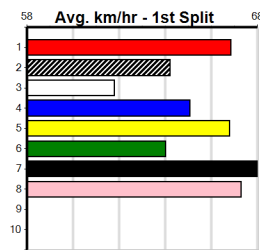

Watchdog Tips:

Bet:

Form Box	Wgt	Dist	Track	Date	Time	BON	Margin	1st/2nd (Time)	PIR	Checked	Comment	WR	Split 1	S/P	Grade

1 FULL OF FUN [7]
WBD Bitch Sep-21 Sire: FULLY LOADED Dam: IVEY'S AFFAIR Trainer: Marion Clay (Lang Lang)
Owner(s): M Clay
Winning Distances: < 300m (0) 300 - 399m (1) 400 - 499m (0) 500 - 599m (0) 600 - 699m (0) > 700m (0)
Winning Weights: 25.7(1)

4th (5)	25.2	300	HVL	R1	08-Sep-24	16.91	16.31	6.50L BLACK STATESMAN (16.47)	M/4				4.06	$20.80	M
1st (2)	25.7	300	HVL	R2	22-Sep-24	17.03	16.59	0.25L AUSSIE CAN (17.04)	M/5				4.03	$6.50	MH
6th (1)	25.9	300	HVL	R1	29-Sep-24	17.09	16.60	7.00L HIJACK (16.60)	M/6				4.03	$41.70	MF
2nd (4)	25.7	300	HVL	R3	06-Oct-24	16.93	16.60	1.00L GUNAI DAISY (16.87)	M/3				3.98	$21.00	X67H
2nd (2)	25.8	300	HVL	R2	13-Oct-24	16.86	16.51	3.00L THIRTY SECONDS (16.67)	M/4				3.99	$10.40	X67F
2nd (6)	26.0	300	HVL	R10	27-Oct-24	16.88	16.41	2.50L NOVEMBER RAIN (16.72)	Q/3				4.11	$6.40	X67
3rd (6)	26.6	300	HVL	R9	10-Nov-24	16.96	16.61	4.25L NOVEMBER RAIN (16.67)	M/3				4.00	$4.90	RW
8th (2)	26.4	300	HVL	R3	17-Nov-24	17.94	16.66	13.00M MUMS PEARL (17.09)	M/4		VO		4.00	$5.80	X67

Last 3 wins NOT included above

Bx	1st	2nd	3rd	4th	5th	6th	7th	8th
1								
2	1	2		1		1		1
3								
4		1						
5				1				
6		1	1					1
7		1						
8								

Prize Best	$4860.00
Starts	16.86(2)-13/10/24
Trk/Dts	12-1-5-1
APM	9-1-4-1
	3310

2 GOT FLAIR (NSW)[6]
BD Dog Nov-22 Sire: FERNANDO BALE Dam: CHAMPION MODEL Trainer: Sharyn Combridge (Junction Villa)
Owner(s): B Alford
Winning Distances: < 300m (0) 300 - 399m (1) 400 - 499m (1) 500 - 599m (0) 600 - 699m (0) > 700m (0)
Winning Weights: 33.2(1) 33.3(1)

2nd (1)	33.9	400	WGL	R12	04-Oct-24	23.04	22.71	2.00L LIGHTNING AL (22.92)	M/32				8.48	$10.00	6G
2nd (8)	33.8	400	WGL	R3	11-Oct-24	23.09	22.36	1.75L WHISKEY GOSSIP (22.98)	S/22				8.44	$6.20	6G
2nd (3)	34.2	435	SLE	R4	20-Oct-24	24.73	24.18	1.00L ZIPPITY ZIPPIN' (24.67)	M/111				5.28	$6.70	RW
8th (7)	33.9	300	HVL	R10	27-Oct-24	17.24	16.41	7.50L NOVEMBER RAIN (16.72)	M/6				4.31	$7.30	X67
2nd (2)	33.9	300	HVL	R10	01-Nov-24	17.10	16.82	1.00L MATCHBOX FLAME (17.04)	S/4				4.06	$4.00	T3-6
2nd (6)	33.8	300	HVL	R10	08-Nov-24	17.11	16.77	0.50L WESTERN FEEL (17.08)	M/6				4.17	$2.10	T3-6
5th (3)	34.0	300	HVL	R3	17-Nov-24	17.49	16.66	6.00L MUMS PEARL (17.09)	S/7				4.04	$19.90	X67
3rd (7)	34.2	350	HVL	R4	24-Nov-24	19.63	19.03	1.00L OLIVER KELTON (19.56)	M/3				6.65	$10.90	X67

Last 3 wins NOT included above

Bx	1st	2nd	3rd	4th	5th	6th	7th	8th
1		2	1					
2	1	1		1				
3		1	2		1	1		
4								
5	1				1			
6		2	2					
7		1	1					1
8		2	1					

Prize Best	$7975.00
Starts	17.10(2)-1/11/24
Trk/Dts	23-2-9-7
APM	4-0-2-0
	4737