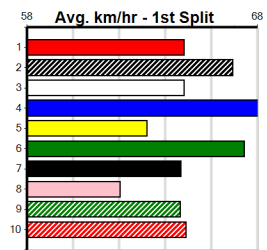

Owner(s):

Winning Distances: < 300m (0) 300 - 399m (0) 400 - 499m (0) 500 - 599m (0) 600 - 699m (0) > 700m (0)

Winning Weights:

Box History

CENTRAL SCAFFOLDS

Distance: 300m, Race Type: Mixed 4/5, Total Prizemoney: \$3,360
1st: \$2,250, 2nd: \$690, 3rd: \$345, 4th: \$75