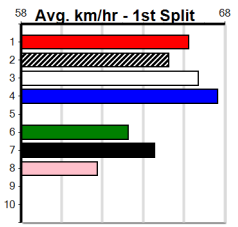

10 * NO RESERVE *****

Trainer:
Owner(s):

1	2	3	4	5	6	7	8
Prize							
Best							
Starts							
Trk/Dst							
APM							

Horsham

SPORTSBET HT1

Distance: 485m, Race Type: Grade 5 Heat, Total Prizemoney: \$3,340
1st: \$2,230, 2nd: \$690, 3rd: \$345, 4th: \$75