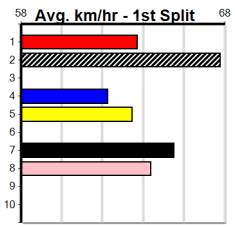

Horsham

WATTS PRICE ACCOUNTANTS

Distance: 410m, Race Type: Grade 6, Total Prizemoney: $2,925
1st: $1,950, 2nd: $600, 3rd: $300, 4th: $75

9

5:34PM
(VIC time)

Watchdog Tips: **0** **0** **0** **0** Bet: **0**

Form Box Weight Dist Track Date Time BON Margin 1st/2nd (Time) PIR Checked Comment W/R Split 1 S/P Grade

1 GRANNIE MAY [6]

BK B Mar-22 ASTON DEE BEE WHITE AMBUSH

Trainer: Wayne Hooke (Wellsford)

5th (7)	29.3	450	SHP	R9	11-Nov-24	26.05	25.09	11.00	NANCY DEVERE (25.34)	S/653	.	.	.	6.93	$16.20	X67
3rd (5)	28.7	390	WBL	R4	14-Nov-24	22.75	22.00	6.00	LAIID BACK LASS (22.35)	M/44	.	.	.	8.97	$10.90	6G
3rd (8)	28.7	390	WBL	R9	21-Nov-24	22.53	21.81	4.75	MISCHIEF MATE (22.21)	M/33	.	.	.	8.74	$2.50	X67
7th (6)	29.0	410	HOR	R4	26-Nov-24	23.98	22.97	12.00	ZIPPING MUFASA (23.21)	M/77	.	.	.	10.95	$30.10	6G

Owner(s): J Hooke

Winning Boxes

1	2	3	4	5	6	7	8
			1				1
Prize	$5,600.00						
Best	23.65						
Starts	24-2-4-5						
Trk/Dst	6-0-0-1						
APM	$3148						

2 SUNTORY LISA [6]

BK B Oct-22 TOMMY SHELBY KUMBIA LASS

Trainer: Heather Baxter (Murtoa)

2nd (5)	28.6	410	HOR	R4	24-Sep-24	23.56	22.93	0.25	LPAW HUNTER (23.56)	Q/11	.	.	.	10.23	$12.00	6G
5th (3)	28.4	410	HOR	R10	01-Oct-24	23.54	22.85	4.50	BLACK STATESMAN (23.22)	Q/32	.	.	.	10.38	$10.90	6G
4th (4)	28.3	410	HOR	R10	05-Oct-24	23.87	23.32	3.75	LPAW OLYMPIA (23.62)	M/11	.	.	.	10.48	$10.30	6G
2nd (2)	29.0	410	HOR	R9	05-Nov-24	23.48	22.93	0.50	LBIG SUNSHINE (23.45)	M/11	.	.	.	10.42	$8.40	6G

Owner(s): CHAMPAGNE PTN (SYN), S Smith, A Langton

Winning Boxes

1	2	3	4	5	6	7	8
		1					1
Prize	$6,430.00						
Best	23.48						
Starts	14-2-4-1						
Trk/Dst	12-2-3-1						
APM	$4098						

3 *** VACANT BOX ***

Trainer:
Owner(s):

4 ROMANTIC CITY [6]

F D Jan-23 FERAL FRANKY KISS YOUR LIPS

Trainer: Jason Sharp (Lara)

4= (8)	32.6	400	WGL	R3	07-Nov-24	23.16	22.67	2.50	JUMBOK JOHNNY (23.00)	M/44	.	.	.	8.57	$8.00	T3-7
1st (5)	32.9	460	GEL	R7	12-Nov-24	26.47	26.20	0.25	CIRCLE ROUND (26.49)	Q/211	.	SW	.	6.73	$6.30	X67
8th (6)	32.9	410	HOR	R3	19-Nov-24	24.15	23.16	14.00	ENTERTAINMENT (23.20)	M/78	.	.	.	10.97	$73.50	RW
2nd (2)	33.0	425	BEN	R3	27-Nov-24	24.23	24.03	1.75	LATLAS AMAZON (24.12)	M/222	.	.	.	6.75	$2.70	T3-6

Owner(s): Vi Alskar Hundar (SYN), A Lie, J Sharp

Winning Boxes

1	2	3	4	5	6	7	8
1				1			
Prize	$3,865.00						
Best	24.15						
Starts	11-2-3-0						
Trk/Dst	1-0-0-0						
APM	$3321						

5 STRAIGHT SPEED [6]

BK D Apr-22 ZAMBORA BROCKIE EXTRA SPEED

Trainer: Colin Bermingham (Mount Mercer)

3rd (4)	28.5	390	BAL	R3	26-Jun-24	22.51	22.01	6.00	LECO BALE (22.10)	M/53	.	V0	.	8.69	$11.90	X67
ST (-)	28.4	390	BAL		01-Sep-24	22.47		2.00	Trial Cleared	M/11	.	1of4	.	8.56	$.	ST
1st (5)	28.3	400	GEL	R11	06-Sep-24	22.85	22.68	0.10	CHEMICAL EROSION (22.85)	Q/12	.	SW	.	8.37	$6.00	7
ST (-)	28.8	390	BAL		18-Nov-24	23.13		10.00	Trial Cleared	M/43	.	6of6	.	.	$.	ST

Owner(s): S Camden-bermingham

Winning Boxes

1	2	3	4	5	6	7	8
			1	1			
Prize	$5,130.00						
Best	FSH						
Starts	6-2-1-3						
Trk/Dst	0-0-0-0						
APM	$2106						

6 *** VACANT BOX ***

Trainer:
Owner(s):