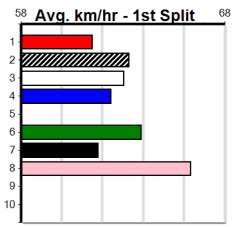

Horsham

WEBBICON MARINE

Distance: 410m, Race Type: Grade 6, Total Prizemoney: $2,925
1st: $1,950, 2nd: $600, 3rd: $300, 4th: $75

4

3:54PM

(VIC time)

Watchdog Tips: **0 0 0 0** Bet: **.**