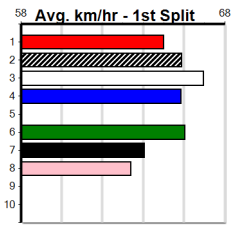

Horsham

WARRACK BUTCHERY

Distance: 410m, Race Type: Mixed 4/5, Total Prizemoney: \$3,360
1st: \$2,250, 2nd: \$690, 3rd: \$345, 4th: \$75

10

5:52PM

(VIC time)

Watchdog Tips:

0 0 0 0