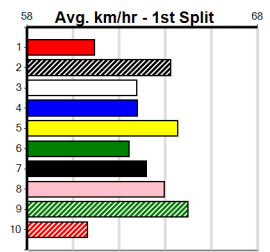

RSN GREY AREAS - WEDNESDAY & FRIDAY

9

9:38PM

(VIC time)

Distance: 525m, Race Type: Grade 7, Total Prizemoney: $3,340
1st: $2,230, 2nd: $690, 3rd: $345, 4th: $75

Watchdog Tips:

Bet:

Form Box	Wgt	Dist	Track	Date	Time	BON	Margin	1st/2nd (Time)	PIR	Checked	Comment	WR	Split 1	S/P	Grade

RADAR'S PATROL (NSW)[7]

BE Dog Jun-22 Sire: BERNARDO Dam: MIDNIGHT DARE

Owner(s): W Green Trainer: Wade Green (Parwan)

Winning Distances: < 300m (0) 300 - 399m (0) 400 - 499m (1) 500 - 599m (0) 600 - 699m (0) > 700m (0)

Winning Weights: 37.1(1)

2nd (6)	36.4	450	BAL	R3	09-Sep-24	25.97	25.55	0.05L HURRICANE BERT (25.96)	M/432	. . . . .	7.00	$4.10	T3-M
6th (2)	37.4	400	GEL	R1	30-Oct-24	23.72	22.68	9.00L YOU WIN (23.11)	S/77	. . . . .	8.99	$1.90	M
2nd (7)	37.2	460	GEL	R1	05-Nov-24	26.44	25.92	2.50L CERULEAN POPPY (26.27)	M/764	. . . . .	6.92	$7.70	M
3rd (2)	37.3	300	HVL	R1	08-Nov-24	17.35	16.77	1.00L DECODED (17.30)	M/7	. . . . .	4.26	$1.80	T3-M
5th (4)	36.9	390	SHP	R1	16-Nov-24	22.81	22.01	2.00L REDBACK EXPRESS (22.67)	M/46	. . . . .	8.81	$5.30	M
3rd (2)	37.0	460	GEL	R1	19-Nov-24	26.44	25.83	4.00L PAW VERA (26.17)	M/664	. . . . .	6.92	$12.40	M
1st (4)	37.1	460	GEL	R2	26-Nov-24	25.91	25.91	9.50L PAW KINSLEY (26.56)	M/221	. . . . .	6.71	$2.80	M
3rd (5)	36.7	460	GEL	R4	30-Nov-24	26.17	25.87	2.75L DIFFERENT HERE (25.98)	M/443	. . . . .	6.86	$8.20	7

Last 3 wins NOT included above

Box History

Bx	1st	2nd	3rd	4th	5th	6th	7th	8th
1								
2			2	1		1		
3			1					
4	1				1			
5			1					
6		1						
7			1					
8								

Prize Best $2490.00
Starts 30.78(3)-4/9/24
Trk/Dts 11-1-2-4
APM 2-0-0-1 2214

PAW VERA (NSW)[7]

WDKBD Bitch Jan-23 Sire: FERNANDO BALE Dam: ZELZER ALLEN

Owner(s): B Wheeler Trainer: Thomas Dailly (Anakie)

Winning Distances: < 300m (0) 300 - 399m (0) 400 - 499m (1) 500 - 599m (0) 600 - 699m (0) > 700m (0)

Winning Weights: 28.6(1)

7th (3)	28.2	525	MEP	R2	18-Sep-24	31.80	29.87	22.00 SWEET AS SARAH (30.33)	M/4777	. . . . .	5.26	$3.90	M
3rd (3)	28.0	525	MEP	R3	25-Sep-24	30.69	29.64	4.25L PAW ZEVA (30.40)	Q/2223	. . . . .	5.15	$5.90	M
3rd (8)	27.7	450	BAL	R1	02-Oct-24	25.88	25.12	2.75L PAW WHISPER (25.71)	M/222	. . . . .	6.74	$1.60	M
4th (5)	28.0	525	MEP	R1	06-Nov-24	30.86	29.90	7.50L SCOTCH TIME (30.35)	M/2233	. . . . .	5.29	$3.60	MH
2nd (3)	28.7	460	GEL	R3	12-Nov-24	26.59	26.20	0.10L WINE LOVER (26.59)	Q/122	. . . . .	6.68	$2.30	M
1st (6)	28.6	460	GEL	R1	19-Nov-24	26.17	25.83	1.75L OREGON JANET (26.27)	Q/111	. . . . .	6.59	$2.00	M
3rd (4)	28.0	525	MEP	R9	27-Nov-24	30.55	30.02	2.75L KARUNA (30.36)	M/2222	. . . . .	5.17	$20.70	X67H

Last 3 wins NOT included above

Box History

Bx	1st	2nd	3rd	4th	5th	6th	7th	8th
1								
2								
3		1	1				1	
4			1					
5				1				
6	1							
7								
8			1					

Prize Best $2295.00
Starts 30.55(4)-27/11/24
Trk/Dts 7-1-1-3
APM 4-0-0-2 2073