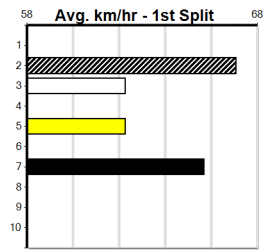

Trainer:

Box History

10

4

8:01PM

(VIC time)

Distance: 525m, Race Type: Maiden Heat, Total Prizemoney: \$2,860
1st: \$1,900, 2nd: \$590, 3rd: \$295, 4th: \$75

Watchdog Tips: [] [] [] [] Bet: []