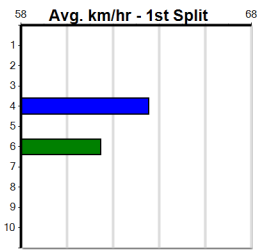

3

7:38PM

(VIC time)

Distance: 525m, Race Type: Maiden Heat, Total Prizemoney: $2,860
1st: $1,900, 2nd: $590, 3rd: $295, 4th: $75

Watchdog Tips: ☐ ☐ ☐ ☐ ☐ Bet:

1

VALENZUELA [M]
RF Dog May-23 Sire: FERNANDO BALE Dam: JS MAKIN WAVES
Owner(s): Ladbrokes Racing Club (SYN), R Stanaway, G Farrugia
Winning Distances: < 300m (0) 300 - 399m (0) 400 - 499m (0) 500 - 599m (0) 600 - 699m (0) > 700m (0)
Winning Weights:

Box	1st	2nd	3rd	4th	5th	6th	7th	8th
1								
2								
3								
4								
5								
6								
7								
8								

Last 3 wins NOT included above

Trainer: Jeffrey Britton (Anakie)

Box History

Box	1st	2nd	3rd	4th	5th	6th	7th	8th
1								
2								
3								
4								
5								
6								
7								
8								

Prize Best							$0
Starts							FSH
Trk/Dts							0-0-0-0
APM							0-0-0-0
							0

2

SHIMA STAN [M]
LTF Dog Apr-23 Sire: FERAL FRANKY Dam: SHIMA PEARL
Owner(s): CGC SYN (SYN), D Gleeson, R Cummings, S Cummings
Winning Distances: < 300m (0) 300 - 399m (0) 400 - 499m (0) 500 - 599m (0) 600 - 699m (0) > 700m (0)
Winning Weights:

Box	1st	2nd	3rd	4th	5th	6th	7th	8th
1								
2								
3								
4								
5								
6								
7								
8								

Last 3 wins NOT included above

Trainer: Thomas Dailly (Anakie)

Box History

Box	1st	2nd	3rd	4th	5th	6th	7th	8th
1								
2								
3								
4								
5								
6								
7								
8								

Prize Best							$0
Starts							FSH
Trk/Dts							0-0-0-0
APM							0-0-0-0
							0

3

CRUZADO (NSW)[M]
WLTF Dog Feb-23 Sire: OUT OF RANGE Dam: KANZAN
Owner(s): Quaddie Boys (SYN), C Payne, C Hockey, P Joice, A Northridge
Winning Distances: < 300m (0) 300 - 399m (0) 400 - 499m (0) 500 - 599m (0) 600 - 699m (0) > 700m (0)
Winning Weights:

Box	1st	2nd	3rd	4th	5th	6th	7th	8th
1								
2								
3								
4								
5								
6								
7								
8								

Last 3 wins NOT included above

Trainer: Terrence Reid (Yuroke)

Box History

Box	1st	2nd	3rd	4th	5th	6th	7th	8th
1								
2								
3								
4								
5								
6								
7								
8								

Prize Best							$0
Starts							FSH
Trk/Dts							0-0-0-0
APM							0-0-0-0
							0

4

ROGUE CHOICE [M]
WBE Dog Mar-23 Sire: FERNANDO BALE Dam: MEPUNGA SPECTRE
Owner(s): A Smith
Winning Distances: < 300m (0) 300 - 399m (0) 400 - 499m (0) 500 - 599m (0) 600 - 699m (0) > 700m (0)
Winning Weights:

Box	1st	2nd	3rd	4th	5th	6th	7th	8th
1								
2								
3								
4								
5							1	
6			1		1			
7								
8					1			

Last 3 wins NOT included above

Trainer: Jeffrey Britton (Anakie)
ENG SAP 2024-12-02

Box History

Box	1st	2nd	3rd	4th	5th	6th	7th	8th
1								
2								
3								
4								
5								
6			1		1			
7								
8					1			

Prize Best							$295.00
Starts							30.96(6)-6/11/24
Trk/Dts							4-0-0-1
APM							1-0-0-0
							295

5

SHIMA SUNSET [M]
RF Dog Apr-23 Sire: FERNANDO BALE Dam: SHIMA GLOW
Owner(s): G Dailly
Winning Distances: < 300m (0) 300 - 399m (0) 400 - 499m (0) 500 - 599m (0) 600 - 699m (0) > 700m (0)
Winning Weights:

Box	1st	2nd	3rd	4th	5th	6th	7th	8th
1								
2								
3								
4								
5								
6								
7								
8								

Last 3 wins NOT included above

Trainer: Thomas Dailly (Anakie)

Box History

Box	1st	2nd	3rd	4th	5th	6th	7th	8th
1								
2								
3								
4								
5								
6								
7								
8								

Prize Best							$0
Starts							FSH
Trk/Dts							0-0-0-0
APM							0-0-0-0
							0