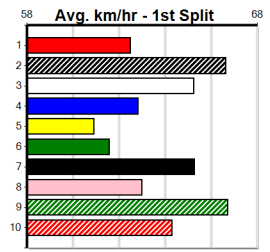

WESTLINK CONTAINER SALES

11

10:27PM

(VIC time)

Distance: 525m, Race Type: Grade 5, Total Prizemoney: $3,340
1st: $2,230, 2nd: $690, 3rd: $345, 4th: $75

Watchdog Tips:

Bet:

Form	Box	Wgt	Dist	Track	Date	Time	BON	Margin	1st/2nd (Time)	PIR	Checked	Comment	WR	Split 1	S/P	Grade

SHRAPNEL [5]

BK Dog May-22 Sire: MAGIC SPRITE Dam: PRETTY BOMB Trainer: Wade Green (Parwan)

Owner(s): W Green
Winning Distances: < 300m (0) 300 - 399m (1) 400 - 499m (2) 500 - 599m (0) 600 - 699m (0) > 700m (0)
Winning Weights: 31.8(1) 32.0(1) 32.3(1)

1st (2)	32.0	400	GEL	R9	22-Oct-24	22.43	22.43	5.50L	LIONESS EYES (22.81)	Q/11				8.42	$4.50	T3-7
4th (8)	32.2	460	GEL	R5	30-Oct-24	26.61	26.09	6.50L	PSYCHO BUDDY (26.17)	M/434				6.88	$1.90	6G
7th (3)	31.9	525	MEP	R9	06-Nov-24	31.10	29.90	9.00L	REAR VISION (30.50)	M/4447				5.29	$25.00	6G
4th (7)	32.4	460	GEL	R7	12-Nov-24	26.66	26.20	2.75L	ROMANTIC CITY (26.47)	S/544		SW		7.01	$4.80	X67
3rd (5)	32.3	450	SHP	R5	16-Nov-24	25.44	25.20	3.5L	ASTON PERK (25.20)	S/433				6.86	$14.50	X67
4th (1)	32.3	400	GEL	R7	19-Nov-24	23.41	22.65	7.50L	OUR VISION (22.89)	M/54				8.71	$3.40	6G
3rd (7)	32.1	460	GEL	R3	26-Nov-24	26.21	25.91	1.5L	FLEETWOOD EROS (26.11)	M/335				6.66	$3.70	X67
1st (1)	32.3	460	GEL	R9	30-Nov-24	25.87	25.87	3.25L	TALK BACKS BACK (26.09)	Q/111				6.66	$5.20	RW

Last 3 wins NOT included above

1st (3)	31.8	300	HVL	R1	04-Oct-24	16.92	16.70	2.25L	ZIPPING SCOOBY (17.07)	M/2				4.04	$21.50	T3-M

Prize Best Starts Trk/Dts APM: $3755.00, 31.10(3)-6/11/24, 16-3-0-3, 2-0-0-0, 3241

LUKA MAGIC [5]

BK Dog May-22 Sire: AUSSIE INFRARED Dam: JOKARE Trainer: Geoffrey Mitchell (Spotswood)

Owner(s): G Mitchell
Winning Distances: < 300m (0) 300 - 399m (4) 400 - 499m (3) 500 - 599m (0) 600 - 699m (0) > 700m (0)
Winning Weights: 29.7(1) 30.1(1) 30.3(1) 30.4(1) 30.8(1) 31.1(1) 31.3(1)

7th (3)	30.7	405	COO	R16	07-Oct-24	23.67	22.99	10.00	KEONI (22.99)					6.55	$3.00	NG
2nd (5)	30.2	450	SHP	R8	12-Oct-24	25.27	25.15	0.50L	ASTON GAGA (25.23)	M/111				6.59	$5.10	X45
7th (6)	30.3	350	HVL	R8	20-Oct-24	19.93	19.25	2.75L	SAILPLANE (19.74)	M/3				6.59	$3.80	5H
5th (1)	30.5	400	WGL	R3	29-Oct-24	23.06	22.29	4.25L	MAC AND CHEESE (22.77)	S/22				8.57	$1.90	5NP
5th (5)	30.5	425	BEN	R4	06-Nov-24	24.47	23.88	5.00L	TORNADO JACK (22.92)	S/554				6.90	$2.00	5
1st (2)	30.3	400	GEL	R6	15-Nov-24	22.95	22.35	0.75L	SIN CITY MARV (22.99)	M/31		SW		8.57	$3.10	5
2nd (7)	30.6	400	GEL	R10	19-Nov-24	22.72	22.65	0.50L	NANA'S TRIFLE (22.69)	M/32				8.45	$1.60	5
4th (4)	30.7	450	SHP	R7	25-Nov-24	25.65	24.93	3.5L	DARRA TOPAZ (25.41)	M/433				6.83	$2.60	5

Last 3 wins NOT included above

1st (6)	30.1	400	GEL	R3	06-Aug-24	22.32	22.31	4.75L	PURSUIT (22.64)	Q/11		SW		8.31	$2.00	5
1st (1)	29.7	390	BAL	R6	28-Aug-24	22.46	22.24	0.75L	VALVE BOUNCE (22.50)	M/42				8.65	$1.90	5
1st (4)	30.4	350	HVL	R8	27-Sep-24	19.32	19.32	6.50L	RAGING ELSA (19.76)	S/1				6.56	$2.00	T3-5

Prize Best Starts Trk/Dts APM: $12065.00, FSH, 27-7-4-2, 0-0-0-0, 6947