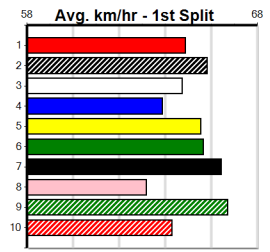

DREAMCHASERS - TICKETS ON SALE NOW

6

8:39PM

(VIC time)

Distance: 525m, Race Type: Grade 5, Total Prizemoney: $3,340
1st: $2,230, 2nd: $690, 3rd: $345, 4th: $75

Watchdog Tips:

Bet:

Form Box	Wgt	Dist	Track	Date	Time	BON	Margin	1st/2nd (Time)	PIR	Checked	Comment	WR	Split 1	S/P	Grade

PAW WHITLEY (NSW)[5]

DKBD Bitch Jan-23 Sire: BERNARDO Dam: FAITHY BALE
Owner(s): B Wheeler
Trainer: Correy Grenfell (Anakie)
Winning Distances: < 300m (0) 300 - 399m (3) 400 - 499m (1) 500 - 599m (0) 600 - 699m (0) > 700m (0)
Winning Weights: 24.5(1) 24.7(1) 24.8(1) 24.9(1)

3rd (2)	24.5	390	WBL	R10	26-Sep-24	22.54	22.14	5.00L PAW QUARK (22.19)	M/44	.	.	.	8.72	$26.10	7
2nd (6)	24.7	390	WBL	R9	03-Oct-24	22.43	21.93	1.5L SUPER SEATTLE (22.34)	M/22	.	.	.	8.72	$3.00	X67H
1st (3)	24.9	390	WBL	R10	10-Oct-24	22.44	21.87	0.50L CINDY'S FIRE (22.47)	Q/12	.	.	.	8.69	$9.70	X67F
3rd (4)	25.0	390	BAL	R10	16-Oct-24	22.44	21.97	3.25L CAPTAIN STEVIE (22.23)	M/43	.	.	.	8.63	$9.30	X67
2nd (5)	24.8	390	BAL	R2	30-Oct-24	22.42	21.83	0.25L SWEET LOVE (22.41)	Q/22	.	.	.	8.49	$5.40	X67
1st (6)	24.8	390	BAL	R4	06-Nov-24	22.34	21.76	2.75L LAID BACK LASS (22.53)	M/41	.	.	.	8.43	$4.80	X67
7th (4)	24.9	390	BAL	R11	13-Nov-24	22.88	22.11	11.00 CAPTAIN ALICE (22.12)	M/88	.	.	.	8.68	$13.50	5
1st (1)	24.7	390	WBL	R10	28-Nov-24	21.98	21.84	1.5L DIABLO SIXTEEN (22.08)	Q/11	.	.	.	8.48	$5.30	5

Last 3 wins NOT included above

1st (7)	24.5	400	GEL	R2	13-Sep-24	23.05	22.65	2.50L FLEETWOOD ODIN (23.22)	M/11	.	.	.	8.56	$6.40	M

Prize Best Starts Trk/Dts APM: $9630.00 FSH 10-4-2-2 0-0-0-0 8088

TEONNA [5]

BK Bitch Jun-21 Sire: BARCIA BALE Dam: BAKALI
Owner(s): Country Mile (SYN), C Madigan, D Massina, R Madigan, R Massina, N Massina
Trainer: Dallas Massina (Golden Square)
Winning Distances: < 300m (0) 300 - 399m (0) 400 - 499m (0) 500 - 599m (3) 600 - 699m (0) > 700m (0)
Winning Weights: 28.5(1) 28.6(1) 28.7(1)

2nd (4)	28.2	425	BEN	R1	10-Nov-23	24.22	23.55	3.75L JETSTREAM ICON (23.97)	M/743	.	.	.	6.77	$2.60	M
3rd (8)	28.5	500	BEN	R2	15-Dec-23	28.85	28.33	3.00L BUCK SHINES (28.65)	M/123	.	.	.	6.55	$2.30	MH
1st (2)	28.7	500	BEN	R2	22-Dec-23	27.93	27.83	5.50L FLED THE SCENE (28.30)	Q/111	.	SW	.	6.40	$6.10	MF
1st (2)	28.6	525	MEP	R2	03-Jan-24	30.19	29.89	4.25L FLYING HOT (30.47)	Q/1111	.	.	.	5.10	$1.20	X67
1st (1)	28.5	515	SAN	R2	18-Jul-24	29.65	29.29	3.75L FLAWS AND SINS (29.90)	Q/1111	.	.	.	5.08	$1.50	X67
3rd (8)	28.5	460	WGL	R5	02-Aug-24	26.08	25.82	4.00L BEBOP JAZZ (25.82)	M/643	.	.	.	6.60	$3.40	RW
2nd (7)	28.5	485	HOR	R8	17-Aug-24	27.70	27.40	4.50L LEKTRA TRIGGER (27.40)	M/432	.	.	.	6.76	$3.00	X45
5th (3)	28.5	520	GEL	R7	23-Aug-24	30.89	30.32	8.50L I'M HONEY (30.32)	M/4444	.	.	.	5.57	$2.50	RW

Last 3 wins NOT included above

Prize Best Starts Trk/Dts APM: $15455.00 30.19(2)-3/1/24 10-3-3-3 1-1-0-0 4182