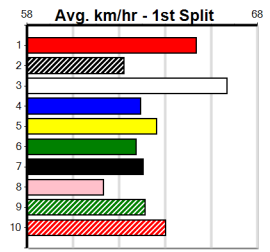

12
10:44PM

(VIC time)

Distance: 525m, Race Type: Grade 5 T3, Total Prizemoney: $3,340
1st: $2,230, 2nd: $690, 3rd: $345, 4th: $75

Watchdog Tips:

Bet:

Form Box	Wgt	Dist	Track	Date	Time	BON	Margin	1st/2nd (Time)	PIR	Checked	Comment	WR	Split 1	S/P	Grade

ALMOST IMMINENT [5]

BD Bitch Mar-22 Sire: SUPERIOR PANAMA Dam: IMMINENT Trainer: Julie Chilcott (Heathcote)

Owner(s): J Chilcott
Winning Distances: < 300m (0) 300 - 399m (1) 400 - 499m (0) 500 - 599m (2) 600 - 699m (0) > 700m (0)
Winning Weights: 28.0(1) 28.5(1) 29.5(1)

4th (1)	28.8	500	BEN	R13	02-Oct-24	28.61	28.22	5.50L KRAKEN ROLL (28.22)	M/433	.	.	.	6.68	$4.90	X45
4th (8)	28.8	525	MEA	R12	12-Oct-24	30.88	29.95	6.00L URANA JASMINE (30.48)	S/7866	.	.	.	5.29	$45.70	5
6th (4)	28.8	525	MEP	R10	16-Oct-24	31.48	29.96	17.00L NEED A PILOT (30.30)	M/4566	.	.	.	5.21	$26.10	5
3rd (3)	28.9	500	BEN	R6	23-Oct-24	28.56	28.41	2.25L RED SHIRAZ (28.41)	M/433	.	.	.	6.77	$7.90	T3-RW
6th (6)	28.7	450	SHP	R13	28-Oct-24	25.86	25.13	7.00L ESPECIAL PIP (25.40)	M/776	.	.	.	6.85	$17.00	5
2nd (2)	28.6	500	BEN	R7	13-Nov-24	28.77	28.49	4.00L MCIVOR JEWELS (28.49)	M/333	.	.	.	6.72	$5.10	T3-RW
2nd (2)	27.9	515	SAP	R12	18-Nov-24	30.00	29.43	0.25L SAKURA RYKER (29.98)	M/4222	.	.	.	5.24	$7.80	T3-5H
3rd (1)	27.6	515	SAP	R4	25-Nov-24	30.16	29.49	3.5L FORBES SUPREME (29.92)	M/5333	.	.	.	5.25	$9.20	5F

Last 3 wins NOT included above

1st (4)	29.5	395	TRA	R2	05-Feb-24	22.80	22.25	3.5L BARRY'S GAZE (23.03)	M/111	.	.	.	3.85	$8.40	M
1st (1)	28.0	500	BEN	R7	21-Aug-24	28.49	28.49	5.50L MISS BOOM (28.84)	M/111	.	.	SW	6.69	$7.00	X67
1st (7)	28.5	500	BEN	R7	25-Sep-24	28.50	28.48	2.75L MCIVOR OLLY (28.68)	M/111	.	.	.	6.62	$11.80	6G

Box History

Bx	1st	2nd	3rd	4th	5th	6th	7th	8th
1	1	1	1	1				
2		2		1				
3			1					
4	1	1				1		2
5								
6					1	1		
7	1							1
8				1	1			1

Prize Best Starts Trk/Dts APM: $5525.00, 30.87(4)-28/8/24, 23-3-3-2, 3-0-0-0, 3561