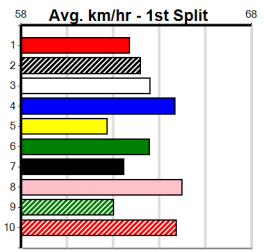

FERNANDO MICK AT STUD

Distance: 525m, Race Type: Grade 6, Total Prizemoney: $3,340
1st: $2,230, 2nd: $690, 3rd: $345, 4th: $75

Watchdog Tips:

Bet:

Form	Box	Wgt	Dist	Track	Date	Time	BON	Margin	1st/2nd (Time)	PIR	Checked	Comment	WR	Split 1	S/P	Grade

PAW EVA (NSW)[6]

RF Bitch Jan-23 Sire: CHRISTO BALE Dam: DYNA UNI Trainer: Correy Grenfell (Anakie)

Owner(s): B Wheeler

Winning Distances: < 300m (0) 300 - 399m (1) 400 - 499m (1) 500 - 599m (0) 600 - 699m (0) > 700m (0)

Winning Weights: 28.0(1) 28.5(1)

5th (7)	28.8	400	GEL	R3	13-Sep-24	23.37	22.65	7.50L	CAPTAIN STEVIE (22.85)	M/66				8.77	$14.50	M
6th (5)	28.3	450	BAL	R3	25-Sep-24	26.52	25.40	6.00L	PAW FABIAN (26.13)	M/556				6.90	$11.90	MH
1st (5)	28.5	400	GEL	R2	01-Oct-24	23.04	22.76	4.25L	PAW WAITARA (23.33)	M/21				8.54	$1.60	M
3rd (4)	28.2	400	GEL	R3	30-Oct-24	23.19	22.68	4.00L	BROWSER (22.91)	M/32				8.75	$5.40	7
1st (1)	28.0	390	BAL	R11	18-Nov-24	22.36	22.32	6.00L	PAW JOLYN (22.76)	M/11		SW		8.48	$3.00	T3-7
4th (8)	27.7	410	HOR	R4	26-Nov-24	23.69	22.97	7.00L	ZIPPING MUFASA (23.21)	M/33				10.83	$16.20	6G
5th (3)	27.8	460	GEL	R9	30-Nov-24	26.39	25.87	8.00L	SHRAPNEL (25.87)	S/655				6.97	$6.00	RW

Last 3 wins NOT included above

Box History

Bx	1st	2nd	3rd	4th	5th	6th	7th	8th
1	1							
2								
3								
4					1			
5	1					1		
6								
7						1		
8					1			

Prize Best $2235.00
Starts FSH
Trk/Dts 7-2-0-1
APM 0-0-0-0
1803

PAW HELION (NSW)[6]

BK Dog Jul-22 Sire: ALLEN DEED Dam: FANTA BALE Trainer: Mark Delbridge (Balliang)

Owner(s): B Wheeler

Winning Distances: < 300m (0) 300 - 399m (0) 400 - 499m (0) 500 - 599m (2) 600 - 699m (0) > 700m (0)

Winning Weights: 33.4(1) 33.5(1)

5th (7)	33.7	595	SAN	R7	12-Sep-24	34.81	33.97	7.00L	PAW YASMIN (34.35)	S/6665				9.50	$28.80	RWF
2= (1)	33.9	660	BAL	R5	18-Sep-24	39.09	39.09	0.05L	CANYA VIVI (39.09)	M/1111		V7		12.97	$3.10	RW
ST (-)	33.4	390	BAL		28-Oct-24	22.32		4.75L	Trial Cleared	M/44		3of5		8.37		ST
3rd (3)	33.7	450	BAL	R7	31-Oct-24	25.73	25.08	1.25L	ASTON BAMFORD (25.66)	M/533				6.82	$6.70	X67
3rd (8)	33.7	525	MEP	R9	06-Nov-24	30.83	29.90	4.75L	REAR VISION (30.50)	M/7776				5.41	$1.60	6G
3rd (5)	33.7	525	MEP	R11	13-Nov-24	30.60	29.96	7.50L	TARA'S LILY (30.09)	S/6333				5.33	$13.40	6G
2nd (8)	33.5	525	MEP	R9	20-Nov-24	30.42	30.03	0.75L	HARVINGTON (30.37)	S/6654				5.41	$7.20	6G
5th (1)	33.7	525	MEP	R3	27-Nov-24	30.68	30.02	3.00L	STAR STAY (30.48)	M/6777				5.29	$3.10	X67H

Last 3 wins NOT included above

1st (8)	33.5	595	SAP	R2	22-Jul-24	34.79	34.51	1.5L	MISTY BLUE (34.89)	S/3311				9.58	$4.30	RW
1st (4)	33.4	525	MEP	R10	07-Aug-24	30.37	29.93	1.00L	STAPLETON (30.43)	S/6432				5.36	$2.70	X67H

Box History

Bx	1st	2nd	3rd	4th	5th	6th	7th	8th
1		2	1	1	1			1
2			2	1				
3		1	2	1				
4	1		1					
5		1	1		1			
6								
7			2		1	1		
8	1	1	2	1				

Prize Best $13817.50
Starts 30.20(3)-10/7/24
Trk/Dts 27-2-5-11
APM 12-1-3-7
7098