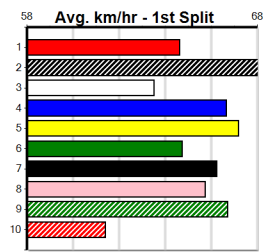

8

9:19PM

(VIC time)

Distance: 525m, Race Type: Mixed 4/5, Total Prizemoney: $3,875
1st: $2,600, 2nd: $800, 3rd: $400, 4th: $75

Watchdog Tips:

Bet:

Table with columns: Form Box, Wgt, Dist, Track, Date, Time, BON, Margin, 1st/2nd (Time), PIR, Checked, Comment, WR, Split 1, S/P, Grade

Detailed race information for ZYGMON BALE (NSW)[5]. Includes dog name, owner (B Wheeler), sire (FERAL FRANKY), dam (ZELZER ALLEN), and trainer (Robert Camilleri). Lists winning distances, weights, and a list of recent race results with dates, times, and margins.

Box History table for ZYGMON BALE showing performance across 8 boxes (1st-8th) and prize details.

Detailed race information for MEPUNGA TULLY [5]. Includes dog name, owner (B Smith), sire (FERNANDO BALE), dam (MEPUNGA ISLA), and trainer (Jeffrey Britton). Lists winning distances, weights, and a list of recent race results.

Box History table for MEPUNGA TULLY showing performance across 8 boxes and prize details.

Detailed race information for DASHER BALE (NSW)[4]. Includes dog name, owner (L Harris), sire (FERNANDO BALE), dam (IDRIA BALE), and trainer (Tammy Kennedy-harris). Lists winning distances, weights, and a list of recent race results.

Box History table for DASHER BALE showing performance across 8 boxes and prize details.

Detailed race information for TAMMY MCIVOR [5]. Includes dog name, owner (B Priest), sire (FERAL FRANKY), dam (MCIVOR VERNA), and trainer (Barry Priest). Lists winning distances, weights, and a list of recent race results.

Box History table for TAMMY MCIVOR showing performance across 8 boxes and prize details.

Detailed race information for WILD SERENA [5]. Includes dog name, owner (Bilvis (Syn), A Gwynne, D Bourke), sire (ASTON DEE BEE), dam (INVICTUS REIGN), and trainer (David Bourke). Lists winning distances, weights, and a list of recent race results.

Box History table for WILD SERENA showing performance across 8 boxes and prize details.