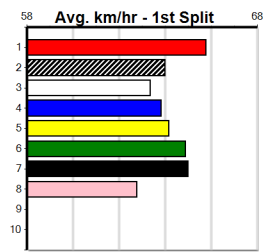

GORSKI TRUCK & TRAILER (1-3 WINS)

Distance: 600m, Race Type: Restricted Win, Total Prizemoney: $3,940
1st: $2,640, 2nd: $815, 3rd: $410, 4th: $75

Watchdog Tips:

Bet:

Table with columns: Form Box, Wgt, Dist, Track, Date, Time, BON, Margin, 1st/2nd (Time), PIR, Checked, Comment, WR, Split 1, S/P, Grade

Facetious [5]
BD Bitch Dec-21 Sire: SUPERIOR PANAMA Dam: GEMILLY
Owner(s): D Verhagen
Trainer: Bruno Panetta (Melton West)
Winning Distances: < 300m (0) 300 - 399m (0) 400 - 499m (1) 500 - 599m (1) 600 - 699m (1) > 700m (0)
Winning Weights: 25.6(1) 26.0(1) 26.3(1)
Box History table and Prize Best Starts table included.

Canya Diversion (NSW)[7]
BK Dog Apr-23 Sire: HOUDINI BOY Dam: WYNBURN MIA
Owner(s): Correct Weight (SYN), M Lanigan, D Bowman, J Allen, J Mcneil, P Mcdowall, H Coffey
Trainer: Matthew Lanigan (Rowsley)
Winning Distances: < 300m (0) 300 - 399m (0) 400 - 499m (0) 500 - 599m (1) 600 - 699m (0) > 700m (0)
Winning Weights: 32.8(1)
Box History table and Prize Best Starts table included.

Bold Bert [6]
BD Dog Jan-22 Sire: TOMMY SHELBY Dam: KATEY PENNY
Owner(s): A Coonerty
Trainer: Scott Stefanos (Longwood)
Winning Distances: < 300m (0) 300 - 399m (0) 400 - 499m (1) 500 - 599m (1) 600 - 699m (0) > 700m (0)
Winning Weights: 34.1(1) 34.2(1)
Box History table and Prize Best Starts table included.

Moraine Wally [7]
BK Dog Jan-23 Sire: KOBLENZ Dam: MORaine COCO
Owner(s): MORaine (SYN), G Judd, S Judd
Trainer: Peter Fulton (Ecklin South)
Winning Distances: < 300m (0) 300 - 399m (0) 400 - 499m (0) 500 - 599m (1) 600 - 699m (0) > 700m (0)
Winning Weights: 33.0(1)
Box History table and Prize Best Starts table included.

Moraine Joker [7]
RBD Dog Jan-23 Sire: HOOKED ON SCOTCH Dam: MORaine IZZY
Owner(s): MORaine (SYN), G Judd, S Judd
Trainer: Peter Fulton (Ecklin South)
Winning Distances: < 300m (0) 300 - 399m (0) 400 - 499m (0) 500 - 599m (1) 600 - 699m (0) > 700m (0)
Winning Weights: 27.7(1)
Box History table and Prize Best Starts table included.

1

2

3

4

5