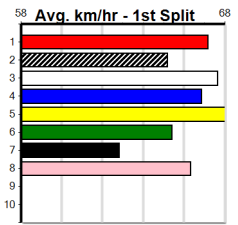

LAURELS CLASSIC HT5

Distance: 515m, Race Type: S/E Heat, Total Prizemoney: $9,055
1st: $6,100, 2nd: $1,870, 3rd: $935, 4th: $150

7

8:59PM
(VIC time)

Watchdog Tips: **0 0 0 0** Bet: **0**