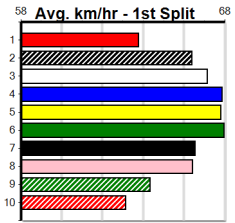

Distance: 515m, Race Type: Mixed 4/5, Total Prizemoney: $9,055
1st: $6,100, 2nd: $1,870, 3rd: $935, 4th: $150

10

10:09PM
(VIC time)

Watchdog Tips: **0 0 0 0** Bet: **0**