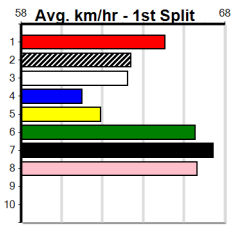

LAURELS CLASSIC HT4

Distance: 515m, Race Type: S/E Heat, Total Prizemoney: $9,055
1st: $6,100, 2nd: $1,870, 3rd: $935, 4th: $150

6

8:38PM
(VIC time)

Watchdog Tips: **0 0 0 0** Bet: **0**

Form	Box	Weight	Dist	Track	Date	Time	BON	Margin	1st/2nd (Time)	PIR	Checked	Comment	W/R	Split 1	S/P	Grade

1 FLYING DINAR [5]
BK B Jul-22 ASTON RUPEE FLYING SMOOTH
Trainer: Kim Erenshaw (Junction Village)
3rd (5) 31.4 525 MEP R5 23-Oct-24 30.64 29.89 1.5L COLAC KID (30.55) M/6666 . . . 5.30 $6.50 5H
3rd (6) 31.2 595 SAP R6 28-Oct-24 34.66 34.07 7.50L PAW BODHI (34.16) M/6665 . V7 . 9.54 $1.80 RWH
4th (5) 31.0 595 SAN R9 07-Nov-24 34.80 34.22 8.50L PAW BODHI (34.22) Q/3554 . . . 9.30 $3.40 RWF
1st (1) 31.1 525 MEA R3 22-Nov-24 30.11 29.82 1.75L ZIPPING WHINCUP (30.23) M/3453 . . . 5.09 $4.60 X45
Owner(s): T Erenshaw

Winning Boxes

1	2	3	4	5	6	7	8
3			1	2			1
Prize	$58,625.00						
Best	29.48						
Starts	33-7-9-10						
Trk/Dst	15-4-5-5						
APM	$28196						

2 UPSET SUNSET (NSW)[5]
BEBD B Feb-23 FERAL FRANKY SUNSET BOURBSKI
Trainer: Thomas Dailly (Anakie)
7th (8) 28.5 595 SAP R5 28-Oct-24 35.04 34.07 14.00L ZIPPING KAI (34.07) M/5777 . . . 9.35 $23.70 RWH
6th (3) 28.6 460 GEL R3 08-Nov-24 26.99 25.65 7.50L PAW GORDY (26.47) M/667 . . . 6.80 $18.50 X67
1st (6) 28.6 460 GEL R7 19-Nov-24 25.83 25.83 3.25L ASCEND ECSTATIC (26.04) Q/111 . . . 6.57 $6.10 7
1st (7) 28.3 525 MEP R4 27-Nov-24 30.18 30.02 0.50L COOPER'S LEGACY (30.20) Q/1422 . . . 5.07 $3.70 X67H
Owner(s): DAILLY GREYHOUND FARMS (SYN), G Dailly, T Dailly

Winning Boxes

1	2	3	4	5	6	7	8
1					1	1	
Prize	$4,565.00						
Best	FSTD						
Starts	8-3-0-1						
Trk/Dst	0-0-0-0						
APM	$4283						

3 QUEST FOR ANGEL [7]
BK B Mar-23 ASTON RUPEE QUEST FOR GLORY
Trainer: Bradley Debono (Mill Park)
2nd (5) 28.8 460 GEL R3 15-Oct-24 26.31 25.90 0.25L MASQUERADE PARTY (26.30) Q/111 . . . 6.68 $3.90 M
1st (2) 29.6 450 BAL R10 24-Oct-24 25.48 25.39 1.75L DAD'S PLUM SAUCE (25.59) Q/111 . . . 6.59 $4.70 M
2nd (2) 29.8 460 GEL R2 02-Nov-24 26.31 25.53 9.50L REAPER (25.67) M/222 . . . 6.66 $10.80 X67
7th (6) 29.6 460 GEL R3 08-Nov-24 27.03 25.65 8.00L PAW GORDY (26.47) Q/116 . . . 6.61 $10.00 X67
Owner(s): B Debono

Winning Boxes

1	2	3	4	5	6	7	8
1							
Prize	$2,600.00						
Best	FSH						
Starts	6-1-2-0						
Trk/Dst	0-0-0-0						
APM	$2200						

4 MOMENT [7]
BK B Feb-23 PINDARI EXPRESS AMBITIOUS
Trainer: Maria Barber (Hoddles Creek)
3rd (8) 27.4 395 MBR R2 26-Aug-24 22.95 22.21 1.75L FINNISS SUNSET (22.82) . . . 5.28 $3.70 M
2nd (5) 27.4 525 BHL R2 01-Sep-24 31.90 30.62 2.00L STOPPED (31.75) . . . $1.70 M
1st (1) 27.9 531 GAW R1 06-Sep-24 32.13 31.24 11.00L IT'S AIDAN (32.89) 0 SAMP 3.41 $1.30 M
Owner(s): J AND J (SYN), M Barber, P Jones

Winning Boxes

1	2	3	4	5	6	7	8
1							
Prize	$1,600.00						
Best	FSH						
Starts	3-1-1-1						
Trk/Dst	0-0-0-0						
APM	$960