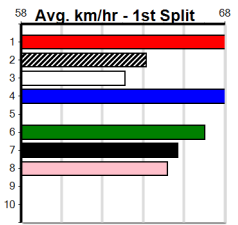

LAURELS CLASSIC HT2

Distance: 515m, Race Type: S/E Heat, Total Prizemoney: $9,055
1st: $6,100, 2nd: $1,870, 3rd: $935, 4th: $150

4

8:01PM

(VIC time)

Watchdog Tips:

0 0 0 0

Bet:

Form	Box	Weight	Dist	Track	Date	Time	BON	Margin	1st/2nd (Time)	PIR	Checked	Comment	W/R	Split 1	S/P	Grade

1 MISS ENVY (WA)[3]

RBD B Aug-22 ASTON DEE BEE MISS AMERICA

Trainer: Krystal Shinnars (Jarrahdale)

1st (8)	27.9	520	WPK	R6	18-Oct-24	29.80	29.33	1.75L	POWER AND GLORY (29.93)	541	541			5.51	$4.00	NG
1st (4)	27.5	515	SAN	R7	15-Nov-24	29.26	28.94	3.00L	ETHANOL VOLUME (29.47)	Q/2111		SW		5.05	$3.30	S
1st (5)	28.1	515	SAN	R10	23-Nov-24	29.16	29.00	3.00L	WARM COCKLES (29.36)	M/2111		SW		5.06	$5.20	SH
3rd (5)	28.2	515	SAN	R10	30-Nov-24	29.95	29.24	9.50L	EXPLICIT (29.29)	M/5433		SW		5.07	$10.50	GRP1

Owner(s): S Shinnars

Winning Boxes

1	2	3	4	5	6	7	8
1	2	1	2	1	1	2	2
Prize	$291,332.00						
Best	29.16						
Starts	19-12-2-4						
Trk/Dst	3-2-0-1						
APM	$201310						

2 FEAT OF STRENGTH [5]

BK B Nov-22 ASTON RUPEE MEPUNGA BELLA

Trainer: Jeffrey Britton (Anakie)

1st (1)	29.4	515	SAN	R1	07-Nov-24	29.83	28.99	1.5L	PAW CRAFTER (29.92)	Q/1111				5.11	$2.70	7
4th (2)	29.6	525	MEA	R3	16-Nov-24	30.35	29.66	7.00L	PAW UCOLTA (29.87)	S/8544				5.32	$14.50	6G
1st (4)	30.0	515	SAP	R3	25-Nov-24	29.73	29.49	4.00L	CANYA DIVERSION (30.00)	M/1111				5.17	$4.20	X67
6th (7)	30.0	525	MEA	R12	29-Nov-24	30.63	29.55	10.00L	PAW UTILITY (29.95)	M/7677				5.26	$16.50	5

Owner(s): G Farrugia

Winning Boxes

1	2	3	4	5	6	7	8
1		1					1
Prize	$12,275.00						
Best	29.73						
Starts	12-3-2-2						
Trk/Dst	4-2-0-1						
APM	$10884						

3 FUJI APPLE [7]

F B Nov-22 FERAL FRANKY JUNK FOOD JUNKIE

Trainer: Jason Sharp (Lara)

5th (7)	28.6	525	MEP	R2	30-Oct-24	31.09	29.86	6.50L	MORAINO JOKER (30.67)	M/5555				5.38	$8.20	M
2nd (8)	28.5	525	MEP	R3	06-Nov-24	30.39	29.90	3.25L	LDISTANT (30.17)	S/3333				5.33	$11.10	MH
3rd (5)	28.5	525	MEA	R1	16-Nov-24	30.93	29.66	9.00L	LDISTANT (30.31)	M/7755				5.38	$10.40	MF
1st (2)	28.5	525	MEP	R2	20-Nov-24	30.26	30.03	6.50L	GOLD VENOM (30.69)	Q/1111				5.15	$2.70	M

Owner(s): A Lie

Winning Boxes

1	2	3	4	5	6	7	8
1							
Prize	$4,405.00						
Best	FSH						
Starts	8-1-2-2						
Trk/Dst	0-0-0-0						
APM	$4205						

4 NELL DEVERE [6]

BD B Mar-23 FERNANDO BALE PHEME

Trainer: Daniel Pell (Toolleen)

2nd (6)	25.7	515	SAP	R2	18-Nov-24	30.11	29.43	3.5L	JULY SHE LIED (29.86)	Q/222				5.11	$21.20	MH
1st (4)	25.5	515	SAP	R1	25-Nov-24	29.57	29.49	5.50L	RAINING FIRE (29.92)	Q/1111		SW		5.04	$13.20	MSF
1st (4)	25.6	515	SAN	R3	30-Nov-24	29.79	29.24	3.5L	NOSEY BLUEY (30.02)	Q/1111		SW		5.01	$4.60	MF

Owner(s): BEV AND DANIEL (SYN), B Pell, D Pell

Winning Boxes

1	2	3	4	5	6	7	8
1			2				
Prize	$23,890.00						
Best	29.57						
Starts	3-2-1-0						
Trk/Dst	3-2-1-0						
APM	$21490						

5 *** VACANT BOX ***

Trainer:
Owner(s):