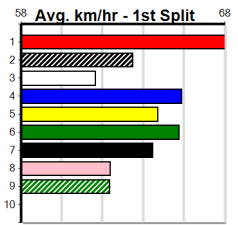

Mobile Form Guide

Sandown

VALE BELINDA ELDRIDGE

Distance: 515m, Race Type: Mixed 6/7, Total Prizemoney: \$8,785
1st: \$5,900, 2nd: \$1,820, 3rd: \$915, 4th: \$150

1

6:57PM
(VIC time)

Watchdog Tips: **0 0 0 0** Bet: **.**