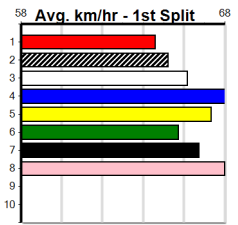

CLAYTON FNC COMMUNITY SWEEP WIN

Distance: 515m, Race Type: Free For All, Total Prizemoney: $9,055
1st: $6,100, 2nd: $1,870, 3rd: $935, 4th: $150

8

9:23PM

(VIC time)

Watchdog Tips: 0 0 0 0 **Bet:** .