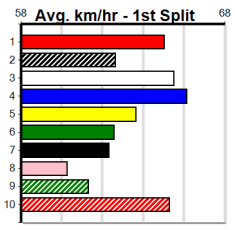

ENG SHP 2024-12-02

SALE TO SANDOWN PARK FINAL (1-4 WIN

Distance: 515m, Race Type: Restricted Win Final, Total Prizemoney: \$9,055

1st: \$6,100, 2nd: \$1,870, 3rd: \$935, 4th: \$150

2

7:19PM

(VIC time)

Watchdog Tips: **0 0 0 0** Bet: **.**