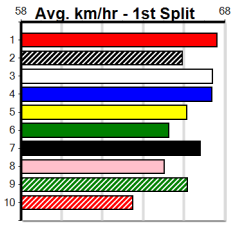

1	2	3	4	5	6	7	8
1			1	2	1	2	
Prize	\$46,150.00						
Best	29.64						
Starts	45-7-11-12						
Trk/Dst	13-1-4-3						
APM	\$11158						

1	2	3	4	5	6	7	8
1			2		1	1	
Prize	\$20,010.00						
Best	29.63						
Starts	36-4-14-2						
Trk/Dst	9-0-3-0						
APM	\$5280						

ETHANOL WATER 2024 BOLD TREASURE W

Distance: 515m, Race Type: Grade 5, Total Prizemoney: \$8,785
1st: \$5,900, 2nd: \$1,820, 3rd: \$915, 4th: \$150

11

10:27PM

(VIC time)

Watchdog Tips: **0 0 0 0** Bet: **0**