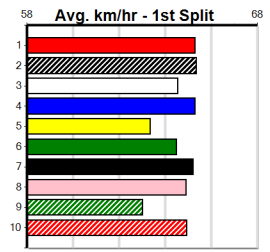

SPORTSBET GO THE BLUE DOG

Distance: 515m, Race Type: Grade 5, Total Prizemoney: $8,785
1st: $5,900, 2nd: $1,820, 3rd: $915, 4th: $150

Watchdog Tips:

Bet:

Form Box	Wgt	Dist	Track	Date	Time	BON	Margin	1st/2nd (Time)	PIR	Checked	Comment	WR	Split 1	S/P	Grade

POWER PAWS [5]

BD Bitch **May-22** **Sire: AUSSIE INFRARED** **Dam: QUICK PAWS**
Owner(s): DODGE N BOOKS (SYN), J Booker, R Aurisch, K Morrison **Trainer: Kellie Morrison (Kilmany)**
Winning Distances: < 300m (0) 300 - 399m (5) 400 - 499m (6) 500 - 599m (1) 600 - 699m (0) > 700m (0)
Winning Weights: 29.8(1) 30.3(2) 30.5(3) 30.6(1) 30.7(1) 30.8(3) 31.0(1)

3rd (5)	30.5	520	WPK	R9	05-Oct-24	29.83	29.12	4.25L ZIPPING MEGATRON (29.54)	112	112			5.42	$4.40	NG
2nd (6)	30.4	520	WPK	R8	12-Oct-24	30.14	29.19	0.25L SUNSET FRAZIER (30.12)	774	774			5.56	$10.00	NG
7th (2)	30.4	520	WPK	R6	18-Oct-24	30.21	29.33	6.00L MISS ENVY (29.80)	877	877			5.63	$8.00	NG
3rd (3)	30.3	460	GEL	R2	25-Oct-24	26.26	25.63	2.50L ROSA MARIE (26.10)	S/332				6.60	$3.20	SH
3rd (8)	30.4	460	GEL	R6	02-Nov-24	25.93	25.53	6.00L I'M A MUSTANG (25.53)	M/643				6.72	$5.20	SF
5th (6)	30.1	435	SLE	R9	17-Nov-24	24.71	24.27	6.50L DR. UNITED (24.27)	M/334				5.35	$2.60	FFA
2nd (1)	30.4	435	SLE	R7	24-Nov-24	24.39	24.22	1.5L DR. UNITED (24.28)	M/222				5.27	$2.40	X23
2nd (7)	30.1	510	SLE	R4	01-Dec-24	28.56	28.48	1.25L CHAMPAGNE CUDDLE	M/222				8.98	$7.20	X45

Last 3 wins NOT included above

1st (2)	30.8	460	GEL	R6	12-Jul-24	25.68	25.68	2.00L ASTON KENNEDY (25.81)	Q/111		SW		6.51	$7.10	5
1st (3)	30.8	435	SLE	R7	01-Sep-24	24.58	24.45	0.25L WINKING WILLIE (24.59)	Q/112		SW		5.26	$4.30	X34
1st (4)	30.5	520	WPK	R10	21-Sep-24	29.60	29.47	7.00L MISS LOUELLA (30.09)	111	111			5.40	$4.00	5

Box History

Bx	1st	2nd	3rd	4th	5th	6th	7th	8th
1	2	2						1
2	2	1	2					1
3	2	1	1					1
4	1			1				1
5	1			1	1			
6		2			2			
7	2	1	3	1				
8	2	1	2					1

Prize								$6625.00
Best								29.93(2)-19/8/24
Starts								42-12-8-9
Trk/Dts								3-0-0-1
APM								27967

MY HUMMINGBIRD (NSW)[5]

BK Bitch **Apr-22** **Sire: BARCIA BALE** **Dam: ANGEL GLOW**
Owner(s): J Carruthers **Trainer: Paul Bartolo (Little River)**
Winning Distances: < 300m (0) 300 - 399m (0) 400 - 499m (0) 500 - 599m (3) 600 - 699m (0) > 700m (0)
Winning Weights: 27.0(2) 27.2(1)

4th (6)	26.7	520	WPK	R1	17-May-24	30.85	29.45	15.00L TODDLES JACK (29.80)	556	556			5.63	$2.80	MH
F (8)	26.7	520	WPK	R1	25-May-24	0.00	29.55	. TODDLES JACK (29.78)	337	337			5.61	$3.70	MF
1st (3)	27.2	515	SAP	R1	26-Aug-24	29.67	29.43	7.50L ONCE MORE (30.19)	M/7211		SW		5.38	$1.40	M
1st (4)	27.0	515	SAN	R1	05-Sep-24	30.00	29.33	3.75L GRAB THE GOLD/LIBERTY	M/4532				5.25	$1.30	7
7th (6)	27.4	525	MEA	R1	09-Nov-24	31.05	29.52	16.00L MARRAKESH (29.98)	S/6667				5.18	$7.00	X67
1st (1)	27.0	515	SAN	R1	30-Nov-24	29.36	29.24	8.00L QUEEN AVENGER (29.89)	Q/2111		SW		5.06	$1.80	X67

Last 3 wins NOT included above

Prize								$13800.00
Best								29.36(1)-30/11/24
Starts								6-3-0-0
Trk/Dts								3-3-0-0
APM								10600