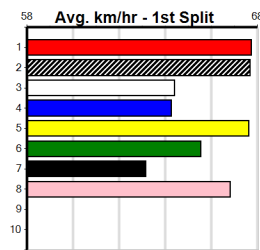

LAURELS CLASSIC HT1

Distance: 515m, Race Type: S/E Heat, Total Prizemoney: $9,055
1st: $6,100, 2nd: $1,870, 3rd: $935, 4th: $150

Watchdog Tips:

Bet:

Table with columns: Form Box, Wgt, Dist, Track, Date, Time, BON, Margin, 1st/2nd (Time), PIR, Checked, Comment, W/R, Split 1, S/P, Grade

LA SAGRADA (WA)[5]
BK Bitch Aug-22
Sire: ASTON DEE BEE Dam: MISS AMERICA
Owner(s): S Shinners
Trainer: Krystal Shinners (Jarrahdale)
Winning Distances: < 300m (0) 300 - 399m (0) 400 - 499m (3) 500 - 599m (3) 600 - 699m (0) > 700m (0)
Winning Weights: 30.1(1) 30.2(1) 30.3(1) 30.6(2) 30.9(1)
Box History table

SPRITELY SIAN (NSW)[5]
BEF Bitch Sep-22
Sire: FERAL FRANKY Dam: ARMATREE KAYCEE
Owner(s): T Ginn
Trainer: David Geall (Lara)
Winning Distances: < 300m (0) 300 - 399m (2) 400 - 499m (5) 500 - 599m (1) 600 - 699m (0) > 700m (0)
Winning Weights: 27.6(1) 27.8(1) 27.9(1) 28.1(1) 28.3(2) 28.9(1) 29.2(1)
Box History table

TARA'S LILY (SA)[5]
BK Bitch Feb-23
Sire: BARCIA BALE Dam: LILY PAD
Owner(s): A Lapinskas
Trainer: Mark Delbridge (Balliang)
Winning Distances: < 300m (0) 300 - 399m (0) 400 - 499m (1) 500 - 599m (2) 600 - 699m (0) > 700m (0)
Winning Weights: 25.1(1) 25.2(1) 25.3(1)
Box History table

FLYING BATTY [7]
BK Bitch Oct-22
Sire: MY REDEEMER Dam: FLYING UNICORN
Owner(s): T Erenshaw
Trainer: Kim Erenshaw (Junction Village)
Winning Distances: < 300m (0) 300 - 399m (0) 400 - 499m (1) 500 - 599m (0) 600 - 699m (0) > 700m (0)
Winning Weights: 25.7(1)
Box History table

HONEY ZEN [5]
BK Bitch Nov-22
Sire: BARCIA BALE Dam: INDY HONEY
Owner(s): DAILLY GREYHOUND FARMS (SYN), G Dailly, T Dailly
Trainer: Thomas Dailly (Anakie)
Winning Distances: < 300m (0) 300 - 399m (0) 400 - 499m (2) 500 - 599m (4) 600 - 699m (0) > 700m (0)
Winning Weights: 24.1(1) 24.5(1) 24.8(2) 24.9(1) 25.2(1)
Box History table

1

2

3

4

5