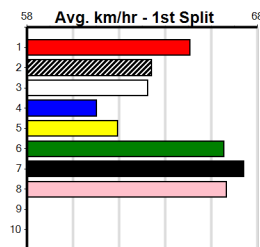

LAURELS CLASSIC HT4

Distance: 515m, Race Type: S/E Heat, Total Prizemoney: \$9,055
1st: \$6,100, 2nd: \$1,870, 3rd: \$935, 4th: \$150

Watchdog Tips: [ ] [ ] [ ] [ ] Bet: [ ]

Form Box Wgt Dist Track Date Time BON Margin 1st/2nd (Time) PIR Checked Comment W/R Split 1 S/P Grade