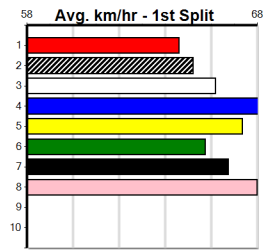

CLAYTON FNC COMMUNITY SWEEP WINNERS

Distance: 515m, Race Type: Free For All, Total Prizemoney: $9,055
1st: $6,100, 2nd: $1,870, 3rd: $935, 4th: $150

Watchdog Tips:

Bet:

Table with columns: Form Box, Wgt, Dist, Track, Date, Time, BON, Margin, 1st/2nd (Time), PIR, Checked, Comment, WR, Split 1, S/P, Grade

ZIPPING HOPKINS (NSW)[3]
BK Dog Feb-22 Sire: MY REDEEMER Dam: ZIPPING IVY
Owner(s): Hallinan Hallinan (SYN), M Hallinan, F Hallinan
Trainer: Brooke Ennis (Avalon)
Box History table and Prize Best Starts table included.

NAVARINO [4]
BK Dog Jun-21 Sire: ASTON DEE BEE Dam: MADALIA MAGGIE
Owner(s): J Connor
Trainer: John Connor (Rosedale)
Box History table and Prize Best Starts table included.

BLISTERED EARTH (NSW)[3]
RBD Dog Nov-21 Sire: FERAL FRANKY Dam: EURO MARSH
Owner(s): M Crowe
Trainer: George Borq (Maryborough)
Box History table and Prize Best Starts table included.

LAKEVIEW EMILY [4]
WBD Bitch Feb-22 Sire: FERNANDO BALE Dam: LAKEVIEW MAISEY
Owner(s): Lakeview kennels (SYN), L Whelan, M Whelan, P Whelan
Trainer: Harley Whelan (Metung)
Box History table and Prize Best Starts table included.

WARM COCKLES [4]
BK Dog May-22 Sire: FERNANDO BALE Dam: MA'S PLUM JAM
Owner(s): D Burnett
Trainer: David Burnett (Little River)
Box History table and Prize Best Starts table included.

1

2

3

4

5