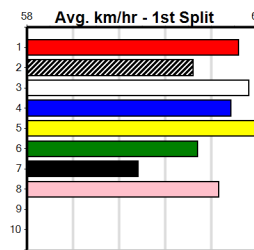

LAURELS CLASSIC HT5

7

8:59PM

(VIC time)

Distance: 515m, Race Type: S/E Heat, Total Prizemoney: $9,055
1st: $6,100, 2nd: $1,870, 3rd: $935, 4th: $150

Watchdog Tips:

Bet:

Form Box	Wgt	Dist	Track	Date	Time	BON	Margin	1st/2nd (Time)	PIR	Checked	Comment	WR	Split 1	S/P	Grade

BUN STORM [5]

BK Bitch Jun-22 Sire: DROOPYS SYDNEY Dam: GYPSY BUN
Owner(s): D Pell Trainer: Daniel Pell (Toolleen)

Winning Distances: < 300m (0) 300 - 399m (0) 400 - 499m (1) 500 - 599m (10) 600 - 699m (0) > 700m (0)

Winning Weights: 27.6(1) 27.7(2) 27.8(2) 28.0(3) 28.2(1) 28.3(1) 28.5(1)

3rd (5)	27.7	500	BEN	R8	30-Aug-24	28.42	28.06	5.50L BANJO ONE STRING (28.06)	S/433	.	.	.	6.70	$1.80	X45
3rd (5)	28.0	530	APK	R4	12-Sep-24	30.61	30.37	3.00L APILLA (30.39)	.	.	.	.	5.23	$2.70	SH
1st (1)	28.2	530	APK	R6	19-Sep-24	30.42	30.35	0.75L APILLA (30.46)	0	SAMP	.	.	5.24	$3.00	GRP3
5th (6)	28.1	515	SAN	R5	26-Sep-24	29.91	29.29	7.50L ZIPPING KAI (29.40)	M/4555	.	.	.	5.18	$3.50	5
5th (3)	28.1	425	BEN	R8	05-Oct-24	24.07	23.52	5.50L BORACAY STORM (23.69)	M/655	.	.	.	6.68	$12.60	SH
1st (2)	28.0	500	BEN	R10	11-Oct-24	27.85	27.85	1.25L HI THERE FRANK (27.94)	M/222	.	SW	.	6.45	$1.50	X45
1st (7)	28.3	525	MEP	R9	16-Oct-24	30.17	29.96	1.25L INVICTUS HARRY (30.24)	M/3432	.	.	.	5.12	$1.40	X45
4th (3)	28.3	450	SHP	R6	21-Oct-24	25.38	25.01	5.50L PACKHAM PRINCE (25.02)	M/134	.	.	.	6.52	$2.60	X34

Last 3 wins NOT included above

1st (2)	27.6	500	BEN	R7	26-Jul-24	27.89	27.89	5.00L HELLO PA (28.24)	Q/111	.	.	.	6.43	$3.70	5
1st (7)	27.8	525	MEP	R9	31-Jul-24	30.00	29.92	2.75L MEPUNGA LUNA (30.19)	M/3111	.	.	.	5.12	$1.50	5H
1st (7)	27.8	525	MEA	R9	10-Aug-24	29.98	29.91	1.5L WREN BALE (30.08)	M/1111	.	SW	.	5.08	$3.70	5F

Box History

Bx	1st	2nd	3rd	4th	5th	6th	7th	8th
1	1	1						
2	3	1	1					1
3	1	1	1	1				1
4	3	3			2			
5	1	2	1					
6					1			
7	3	3	1			1		
8	1	2						

Prize Best Starts Trk/Dts APM: $92028.57, 29.48(3)-25/4/24, 38-11-12-5, 9-1-2-2, 36247

SUNSET WISP (NSW)[6]

F Bitch Feb-23 Sire: FERAL FRANKY Dam: SUNSET BOURBSKI
Owner(s): DAILLY GREYHOUND FARMS (SYN), G Dailly, T Dailly Trainer: Thomas Dailly (Anakie)

Winning Distances: < 300m (0) 300 - 399m (0) 400 - 499m (1) 500 - 599m (1) 600 - 699m (0) > 700m (0)

Winning Weights: 25.3(1) 25.6(1)

2nd (7)	25.3	450	BAL	R2	02-Oct-24	25.86	25.12	0.75L COBBLE GIBLET (25.82)	M/533	.	.	.	6.93	$9.40	M
1st (3)	25.6	450	BAL	R2	09-Oct-24	25.40	25.19	1.5L PAW GORDY (25.50)	Q/111	.	.	.	6.66	$4.60	M
3rd (6)	25.2	515	SAP	R4	14-Oct-24	30.42	29.64	7.50L SPRING REGENCY (29.91)	M/4454	.	.	.	5.27	$6.80	X67H
1st (2)	25.3	525	MEA	R3	19-Oct-24	30.12	29.71	7.50L SWEET BEE (30.62)	Q/2111	.	SW	.	5.19	$3.40	X67
3rd (7)	25.1	515	SAN	R1	24-Oct-24	29.91	29.13	3.5L PIA BELLA (29.68)	M/2333	.	.	.	5.10	$3.50	X67
2nd (7)	25.3	595	SAP	R6	28-Oct-24	34.54	34.07	5.50L PAW BODHI (34.16)	Q/1112	.	.	.	9.17	$5.50	RWH
6th (3)	25.1	595	SAN	R9	07-Nov-24	35.06	34.22	12.00L PAW BODHI (34.22)	M/2246	.	.	.	9.27	$9.40	RWF

Last 3 wins NOT included above

Prize Best Starts Trk/Dts APM: $10175.00, 29.91(7)-24/10/24, 7-2-2-2, 2-0-0-2, 8036