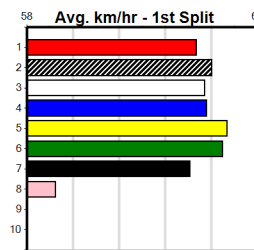

LAURELS CLASSIC HT3

Distance: 515m, Race Type: S/E Heat, Total Prizemoney: $9,055
1st: $6,100, 2nd: $1,870, 3rd: $935, 4th: $150

Watchdog Tips:

Bet:

Form Box Wgt Dist Track Date Time BON Margin 1st/2nd (Time) PIR Checked Comment W/R Split 1 S/P Grade

REANNA'S PRIDE [5]
BK Bitch Sep-22 Sire: TOMMY SHELBY Dam: AVENGER LASS
Owner(s): J Borg
Trainer: George Borg (Maryborough)
Winning Distances: < 300m (0) 300 - 399m (0) 400 - 499m (2) 500 - 599m (2) 600 - 699m (0) > 700m (0)
Winning Weights: 25.5(1) 25.7(1) 25.9(1) 26.4(1)
Race results table with columns for rank, weight, sex, age, date, time, BON, margin, 1st/2nd, PIR, checked, comment, W/R, split, S/P, grade.

Box History table for REANNA'S PRIDE [5] showing performance across different box positions (1-8) and race numbers (1-8).

SHARAPOVA STAR [5]
BE Bitch Dec-22 Sire: FERNANDO BLUEY Dam: MIDNIGHT SNOOZE
Owner(s): D Trewin
Trainer: Tina Womann (Lara)
Winning Distances: < 300m (0) 300 - 399m (1) 400 - 499m (3) 500 - 599m (0) 600 - 699m (0) > 700m (0)
Winning Weights: 25.2(1) 25.3(1) 25.6(1) 25.8(1)
Race results table with columns for rank, weight, sex, age, date, time, BON, margin, 1st/2nd, PIR, checked, comment, W/R, split, S/P, grade.

Box History table for SHARAPOVA STAR [5] showing performance across different box positions (1-8) and race numbers (1-8).

PAW TIKA (NSW)[4]
BK Bitch Sep-22 Sire: FERNANDO BALE Dam: HELMA BALE
Owner(s): B Wheeler
Trainer: Samantha Grenfell (Anakie)
ENG SAP 2024-12-02
Winning Distances: < 300m (0) 300 - 399m (3) 400 - 499m (1) 500 - 599m (4) 600 - 699m (0) > 700m (0)
Winning Weights: 25.2(2) 25.3(1) 25.4(1) 25.7(1) 25.9(1) 26.1(1) 26.2(1)
Race results table with columns for rank, weight, sex, age, date, time, BON, margin, 1st/2nd, PIR, checked, comment, W/R, split, S/P, grade.

Box History table for PAW TIKA (NSW)[4] showing performance across different box positions (1-8) and race numbers (1-8).

BEBOP JAZZ [5]
BK Bitch Sep-22 Sire: SHIMA SHINE Dam: JAZZ OPERA
Owner(s): N Presutto
Trainer: Peter Presutto (Devon Meadows)
Winning Distances: < 300m (0) 300 - 399m (0) 400 - 499m (4) 500 - 599m (0) 600 - 699m (0) > 700m (0)
Winning Weights: 27.2(3) 27.3(1)
Race results table with columns for rank, weight, sex, age, date, time, BON, margin, 1st/2nd, PIR, checked, comment, W/R, split, S/P, grade.

Box History table for BEBOP JAZZ [5] showing performance across different box positions (1-8) and race numbers (1-8).

QUEST FOR SPIRIT [7]
BK Bitch Mar-23 Sire: ASTON RUPEE Dam: QUEST FOR GLORY
Owner(s): B Debono
Trainer: Michelle Mallia (Avalon)
Winning Distances: < 300m (0) 300 - 399m (0) 400 - 499m (1) 500 - 599m (0) 600 - 699m (0) > 700m (0)
Winning Weights: 27.8(1)
Race results table with columns for rank, weight, sex, age, date, time, BON, margin, 1st/2nd, PIR, checked, comment, W/R, split, S/P, grade.

Box History table for QUEST FOR SPIRIT [7] showing performance across different box positions (1-8) and race numbers (1-8).