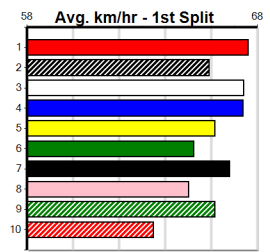

6

7

8

9

10

ETHANOL WATER 2024 BOLD TREASE

Distance: 515m, Race Type: Grade 5, Total Prizemoney: \$8,785
1st: \$5,900, 2nd: \$1,820, 3rd: \$915, 4th: \$150

Watchdog Tips: