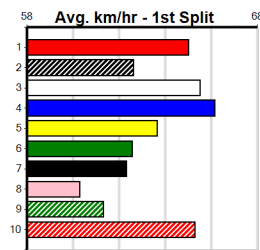

SALE TO SANDOWN PARK FINAL (1-4 WINS)

Distance: 515m, Race Type: Restricted Win Final, Total Prizemoney: $9,055
1st: $6,100, 2nd: $1,870, 3rd: $935, 4th: $150

Watchdog Tips: [ ] [ ] [ ] [ ] Bet: [ ]

RHYTHMIC ENERGY [5]
BK Dog Sep-22 Sire: SHIMA SHINE Dam: JAZZ OPERA
Owner(s): N Presutto
Trainer: Natalie Presutto (Devon Meadows)
Winning Distances: < 300m (0) 300 - 399m (0) 400 - 499m (4) 500 - 599m (1) 600 - 699m (0) > 700m (0)
Winning Weights: 30.9(1) 31.0(2) 31.1(1) 31.3(1)
1st (1) 31.0 400 WGL R9 16-Aug-24 22.69 22.44 7.00L SON OF DUKE (23.16) M/21 . . . . 8.47 $2.40 X67
2nd (3) 31.2 460 WGL R5 10-Sep-24 26.33 26.03 0.75L ONCE MORE (26.28) M/521 . . . . 6.70 $2.80 RW
1st (6) 30.9 485 HOR R7 15-Sep-24 27.30 27.30 0.50L BARRETOS (27.32) M/321 . . . . 6.65 $9.50 X67
6th (4) 31.0 460 GEL R7 20-Sep-24 26.58 25.75 12.00 AEROPLANE MODE (25.75) M/565 . . . . 7.00 $6.60 5
1st (3) 31.0 450 SHP R6 28-Oct-24 25.16 25.13 2.50L READ THE ROOM (25.32) M/111 . . . SW . 6.51 $7.50 SH
3rd (1) 31.2 450 SHP R8 01-Nov-24 25.44 25.11 1.75L GREYSYND SAMMY (25.32) S/323 . . . SW . 6.61 $5.70 GRP3
5th (2) 31.5 515 SAP R10 25-Nov-24 30.03 29.49 8.00L GAMBELLA (29.50) M/5555 . . . . 5.19 $8.00 RWH
1st (1) 31.3 510 SLE R7 01-Dec-24 28.74 28.48 2.25L STORMY NEO (28.89) M/211 . . . . 9.06 $1.90 RWH
Last 3 wins NOT included above
1st (4) 31.1 400 WGL R1 30-Jul-24 22.73 22.45 0.75L STAR COMMAND (22.77) M/22 . . . . 8.48 $3.30 M

MYALL MEG [5]
F Bitch Jan-22 Sire: BEAST UNLEASHED Dam: SPOT ON CINTA
Owner(s): Yacaaba (SYN), J Risk, R Gilmore, S Risk
Trainer: Raymond Gilmore (Kilmany)
Winning Distances: < 300m (0) 300 - 399m (1) 400 - 499m (3) 500 - 599m (0) 600 - 699m (0) > 700m (0)
Winning Weights: 25.9(1) 26.0(1) 26.2(1) 26.3(1)
5th (5) 26.3 435 SLE R10 13-Oct-24 24.59 24.07 4.00L PARIS BALE (24.31) M/555 . . . . 5.38 $9.00 X45
2nd (3) 26.0 435 SLE R5 20-Oct-24 24.74 24.18 0.50L GALLOPING JESSIE (24.72) M/465 . . . . 5.42 $2.20 RW
7th (4) 26.0 435 SLE R3 27-Oct-24 25.21 24.09 11.00 PAW TABITHA (24.45) M/877 . . . . 5.72 $6.40 5H
5th (2) 26.3 435 SLE R10 03-Nov-24 24.73 24.26 3.25L KELLY JANE (24.51) M/555 . . . W 5.38 $4.20 5
4th (7) 26.1 460 WGL R5 08-Nov-24 26.10 25.55 5.00L SPRITELY SIAN (25.75) M/433 . . . . 6.54 $30.10 5H
2nd (4) 26.1 510 SLE R5 17-Nov-24 28.94 28.68 0.50L NIKITA BALE (28.92) M/533 . . . . 9.40 $11.00 5
4th (6) 26.0 515 SAP R11 25-Nov-24 29.88 29.49 3.75L GIACOMO (29.63) M/4344 . . . . 5.15 $15.70 RWH
3rd (8) 26.3 510 SLE R5 01-Dec-24 28.98 28.48 4.25L DR. REESE (28.70) M/544 . . . . 9.38 $3.30 RWH
Last 3 wins NOT included above
1st (6) 26.2 435 SLE R10 21-Jan-24 24.61 24.08 1.00L AUDACIOUS PADDY (24.68) M/222 . . . . 5.30 $2.30 X67
1st (8) 26.0 435 SLE R9 11-Sep-24 24.36 24.22 2.75L MAD KEV (24.54) M/111 . . . SW . 5.22 $2.00 6G
1st (4) 26.3 435 SLE R10 29-Sep-24 24.74 24.44 1.25L BIG TIMBER (24.82) M/522 . . . . 5.48 $3.50 5