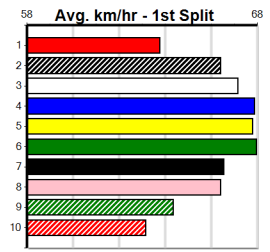

SPORTSBET NOBODY DOES IT EASIER

Distance: 515m, Race Type: Mixed 4/5, Total Prizemoney: $9,055
1st: $6,100, 2nd: $1,870, 3rd: $935, 4th: $150

Watchdog Tips:

Bet:

Form Box Wgt Dist Track Date Time BON Margin 1st/2nd (Time) PIR Checked Comment W/R Split 1 S/P Grade

REV ROSE [4]
BK Bitch Mar-22 Sire: SHIMA SHINE Dam: JD REVELATION
Owner(s): D Pell
Winning Distances: < 300m (0) 300 - 399m (0) 400 - 499m (2) 500 - 599m (4) 600 - 699m (0) > 700m (0)
Winning Weights: 28.9(2) 29.2(1) 29.4(1) 29.5(1) 29.6(1)
3rd (4) 30.4 425 BEN R11 16-Aug-24 24.26 23.83 0.75L BLUE BLOOD (24.22) M/885 . . . . 6.83 $4.00 5
8th (7) 29.2 425 BEN R8 25-Oct-24 24.56 23.88 8.00L GAS LANTERN (24.01) S/888 . . . . 6.79 $8.90 X45
3rd (1) 29.3 450 BAL R5 30-Oct-24 25.48 25.27 1.25L ASTON ZINGARA (25.40) M/333 . . . . 6.69 $9.70 5
4th (8) 29.2 450 BAL R6 06-Nov-24 25.86 25.30 6.50L MR. KIA ORA (25.41) S/634 . . . SW . 6.68 $3.10 5
6th (6) 29.3 450 SHP R11 11-Nov-24 26.05 25.09 8.00L GO GO EVIE (25.50) M/786 . . . . 6.90 $10.20 5
1st (2) 29.4 525 MEA R12 16-Nov-24 30.19 29.66 2.50L DYNAMITE DOUG (30.36) S/6432 . . . . 5.25 $4.20 5
6th (7) 29.4 525 MEA R3 23-Nov-24 30.35 29.82 3.75L FLYING DINAR (30.11) M/7535 . . . . 5.22 $14.00 X45
5th (2) 29.4 525 MEA R4 29-Nov-24 30.49 29.55 3.75L DISHEVELED (30.24) M/6766 . . . . 5.23 $4.20 X45
Last 3 wins NOT included above
1st (3) 28.9 525 MEA R1 06-Jan-24 30.13 29.84 2.00L BUN RIDGE (30.26) S/5532 . . SW . 5.25 $3.70 7
1st (4) 29.5 525 MEP R6 10-Apr-24 30.00 29.82 4.25L SWIFT VODKA (30.29) M/8631 . . . . 5.28 $4.30 5
1st (5) 29.6 515 SAN R11 25-Apr-24 29.44 29.24 0.25L SHIMA STEEL (29.45) M/4222 . . . . 5.13 $3.40 X45

Trainer: Daniel Pell (Toolleen)
Box History
Bx 1st 2nd 3rd 4th 5th 6th 7th 8th
1 1 2 2 2 1 1 1
2 1 1 1 1 1 1 1
3 1 1 1 1 1 1 1
4 2 1 4 1 1 1 1
5 1 2 1 1 1 2 1
6 1 1 2 1 1 1 1
7 1 1 2 1 1 1 1
8 1 1 1 4 1 1 1 2
Prize Best $49567.50
Starts 29.44(5)-25/4/24
Trk/Dts 53-6-10-11
APM 10-1-2-1 14835