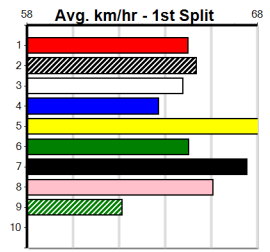

EXPLICIT 2024 MELBOURNE CUP WINNER

Distance: 595m, Race Type: Mixed 4/5, Total Prizemoney: \$10,375
1st: \$7,000, 2nd: \$2,150, 3rd: \$1,075, 4th: \$150

Watchdog Tips:

Bet:

Form Box Wgt Dist Track Date Time BON Margin 1st/2nd (Time) PIR Checked Comment W/R Split 1 S/P Grade