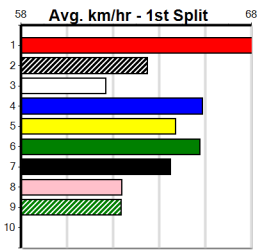

VALE BELINDA ELDRIDGE

1

6:57PM

(VIC time)

Distance: 515m, Race Type: Mixed 6/7, Total Prizemoney: $8,785
1st: $5,900, 2nd: $1,820, 3rd: $915, 4th: $150

Watchdog Tips:

Bet:

Form Box	Wgt	Dist	Track	Date	Time	BON	Margin	1st/2nd (Time)	PIR	Checked	Comment	WR	Split 1	S/P	Grade

1

EXTREME WHEELS [6]

BK Bitch Jan-23 Sire: BARCIA BALE Dam: SHE'S GOT WHEELS Trainer: Bradley Greenough (Pearcedale)

Owner(s): G Sprod
Winning Distances: < 300m (0) 300 - 399m (0) 400 - 499m (0) 500 - 599m (2) 600 - 699m (0) > 700m (0)
Winning Weights: 27.3(1) 27.5(1)

1st (7)	27.3	515	SAP	R3	18-Nov-24	29.67	29.43	2.75L NOSEY BLUEY (29.85)	M/1111		SW		5.08	$2.20	MH
1st (4)	27.5	515	SAP	R2	25-Nov-24	29.67	29.49	4.50L FROM THE GHETTO (29.98)	Q/1111		SW		5.11	$2.00	MSF
3rd (6)	27.6	515	SAN	R3	30-Nov-24	30.10	29.24	4.50L NELL DEVERE (29.79)	M/2223				5.06	$2.90	MF

Last 3 wins NOT included above

Box History

Bx	1st	2nd	3rd	4th	5th	6th	7th	8th
1								
2								
3								
4	1							
5								
6			1					
7	1							
8								

Prize Best $9800.00
Starts 29.67(7)-18/11/24
Trk/Dts 3-2-0-1
APM 3-2-0-1 9800

2

MAYAN CHIEF [7] Biks

BK Dog Nov-21 Sire: SENNACHIE Dam: BUSY BELLA Trainer: Danny Cortese (Devon Meadows)

Owner(s): T Cortese
Winning Distances: < 300m (0) 300 - 399m (0) 400 - 499m (1) 500 - 599m (0) 600 - 699m (0) > 700m (0)
Winning Weights: 31.0(1)

4th (2)	30.9	515	SAP	R7	14-Oct-24	30.18	29.64	4.25L PAW ALEXIS (29.88)	S/7554				5.32	$25.60	X67H
2nd (1)	31.1	525	MEA	R2	19-Oct-24	30.72	29.71	2.75L SPEEDY RICCARDO (30.55)	M/4322				5.27	$9.90	7
6th (8)	31.0	515	SAN	R1	24-Oct-24	30.52	29.13	12.00 PIA BELLA (29.68)	S/6866				5.26	$35.30	X67
6th (4)	31.6	525	MEP	R6	30-Oct-24	31.25	29.86	16.00 PAW PHELPS (30.17)	M/4444				5.44	$18.10	X67H
3rd (2)	31.6	515	SAN	R1	07-Nov-24	29.95	28.99	2.00L FEAT OF STRENGTH (29.83)	Q/5322				5.20	$15.00	7
4th (5)	31.1	515	SAP	R9	18-Nov-24	31.04	29.43	12.00 INVICTUS BLUE (30.23)	M/8866				7.82	$10.30	7
2nd (3)	31.4	515	SAP	R11	25-Nov-24	29.73	29.49	1.5L GIACOMO (29.63)	M/5433		SW		5.23	$44.10	RWH
4th (3)	31.6	515	SAN	R4	30-Nov-24	29.78	29.24	4.25L GAMBELLA (29.49)	M/7444				5.25	$43.50	RWF

Last 3 wins NOT included above

1st (8)	31.0	400	WGL	R2	09-Nov-23	22.89	22.81	7.50L LOUIE CAN FLY (23.42)	Q/11				8.45	$1.90	T3-M

Box History

Bx	1st	2nd	3rd	4th	5th	6th	7th	8th
1								
2	1	1	1	1				
3		2	2	2	1			
4			1	1	1			1
5				2				
6				1		2		1
7			1	1	2			
8	1		2	1		4		

Prize Best $8457.50
Starts 29.73(3)-25/11/24
Trk/Dts 38-1-5-5
APM 18-0-1-3 4929

3

SNITCH ADAMS [7]

BK Dog Feb-23 Sire: FERNANDO BALE Dam: PATRIOT EARHART Trainer: Lisa Cockerell (Buckley)

Owner(s): L Cockerell
Winning Distances: < 300m (0) 300 - 399m (0) 400 - 499m (1) 500 - 599m (0) 600 - 699m (0) > 700m (0)
Winning Weights: 33.4(1)

2nd (8)	33.3	460	GEL	R4	27-Sep-24	26.21	25.56	6.50L PAW RIVAL (25.77)	M/433				6.74	$2.20	M
2nd (1)	32.9	460	GEL	R1	04-Oct-24	26.28	25.69	6.00L TARA'S LILY (25.89)	M/222				6.64	$1.90	MH
1st (5)	33.4	460	GEL	R2	30-Oct-24	26.10	26.09	5.00L FLEETWOOD ODIN (26.43)	S/321				6.78	$2.20	M
7th (5)	33.3	515	SAN	R1	30-Nov-24	30.41	29.24	15.00 MY HUMMINGBIRD (29.36)	S/8887				5.43	$14.10	X67

Last 3 wins NOT included above

Box History

Bx	1st	2nd	3rd	4th	5th	6th	7th	8th
1		1						
2								
3								
4								
5	1							1
6								
7								
8		1						

Prize Best $2040.00
Starts 30.41(5)-30/11/24
Trk/Dts 4-1-2-0
APM 1-0-0-0 1528