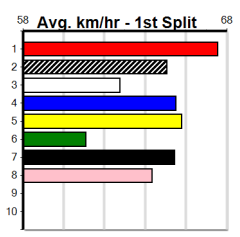

Geelong
5
8:26PM
(VIC time)

GEELONG TO THE MEADOWS HT1

Distance: 520m, Race Type: Grade 5 Heat, Total Prizemoney: $3,340
1st: $2,230, 2nd: $690, 3rd: $345, 4th: $75

Watchdog Tips: 0 0 0 0 **Bet:** .