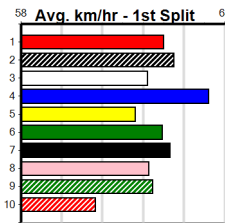

MELBOURNE CONTAINER PARK

Distance: 460m, Race Type: Grade 5, Total Prizemoney: $2,925
1st: $1,950, 2nd: $600, 3rd: $300, 4th: $75

8

9:26PM

(VIC time)

Watchdog Tips: **0 0 0 0** Bet: .