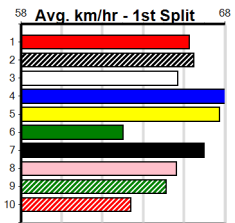

Geelong

2

7:30PM

(VIC time)

THE BECKLEY CENTRE GEELONG

Distance: 400m, Race Type: Mixed 4/5, Total Prizemoney: \$3,360
1st: \$2,250, 2nd: \$690, 3rd: \$345, 4th: \$75

Watchdog Tips: 0 0 0 0 Bet:

Form	Box	Weight	Dist	Track	Date	Time	BON	Margin	1st/2nd (Time)	PIR	Checked	Comment	W/R	Split 1	S/P	Grade	Winning Boxes							
1 MYRNIONG STORM (NSW)[5]																	1	2	3	4	5	6	7	8
BE	D	May-22 WOW LET'S WIN MEISHA														1	1	2	1	1			1	
Trainer: Paul Mathieson (Myrniong)																	Prize	\$19,320.00						
4th (6) 32.4 400 GEL R4 25-Oct-24 23.01 22.53 5.50LVERDI (22.64) M/34 . . . 8.47 \$3.60 5																	Best	22.66						
2nd (1) 32.0 390 BAL R13 06-Nov-24 22.26 21.76 1.5LCAPTAIN STEVIE (22.17) M/53 . . . 8.53 \$2.30 5																	Starts	27-6-9-6						
3rd (3) 32.2 410 HOR R6 12-Nov-24 23.33 22.95 4.75LMIGHTY QUINN (23.01) Q/33 . . . 10.55 \$2.20 X45																	Trk/Dst	3-0-1-1						
1st (2) 32.7 390 BAL R12 21-Nov-24 21.93 21.93 0.25LBEGONIA BELL (21.94) Q/21 . . . 8.33 \$2.60 5																	APM	\$10032						
Owner(s): T Kingcott																								
2 TORNADO TAHLIA [5]																	1	2	3	4	5	6	7	8
F	B	Nov-21 HARD STYLE RICO JOSEPHINE														1	2	3	4	5	6	7	8	
Trainer: Keith Lloyd (Balliang)																	Prize	\$23,705.00						
2nd (2) 27.3 450 BAL R9 21-Aug-24 25.49 25.21 4.00LFIELD DAY (25.21) Q/111 . . . 6.57 \$4.50 5																	Best	22.66						
7th (2) 27.8 450 WBL R7 29-Aug-24 25.90 25.19 7.00LWILD BANKER (25.44) M/677 . . . 6.87 \$2.50 X45																	Starts	42-10-6-4						
3rd (6) 28.3 400 GEL R7 15-Nov-24 22.75 22.35 2.25LLET'S WIN OLLIE (22.60) Q/14 . . . 8.33 \$8.10 X45																	Trk/Dst	5-1-0-2						
5th (6) 28.2 390 BAL R4 20-Nov-24 22.66 21.84 10.00LNATALIE BALE (21.97) M/76 . . . 8.62 \$7.10 FFA																	APM	\$7774						
Owner(s): MILLIONAIRES (SYN), F Farrugia, A Farrugia																								
3 TINKER MAV [5]																	1	2	3	4	5	6	7	8
RBD	D	Jan-21 ORSON ALLEN GAWKER BALE														1	2	3	4	5	6	7	8	
Trainer: Craig Burns (Balliang)																	Prize	\$19,805.00						
3rd (2) 32.7 450 BAL R6 13-Nov-24 25.33 25.03 4.50LMASTER PABLO (25.03) M/333 . . . 6.59 \$39.50 5																	Best	22.60						
2nd (3) 33.1 450 SHP R8 18-Nov-24 25.47 24.93 3.5LBEAUTY BEAST (25.24) M/332 . . . 6.66 \$5.70 5																	Starts	35-9-5-3						
4th (2) 32.3 400 GEL R6 22-Nov-24 22.92 22.27 8.00LSUMMER KOBIE (22.36) M/64 . . . 8.63 \$6.50 5																	Trk/Dst	12-2-1-1						
4th (3) 32.5 400 GEL R11 28-Nov-24 22.97 22.55 2.25LTOMMY TEQUILA (22.82) M/86 . . . 8.69 \$14.90 X45																	APM	\$5530						
Owner(s): Burns Racing (SYN), C Burns, J Burns																								
4 FERNANDO QUALITY (NSW)[5]																	1	2	3	4	5	6	7	8
BK	D	Jun-21 FERNANDO BALE CAVIAR QUALITY														1	2	3	4	5	6	7	8	
Trainer: Michelle Sultana (Londonderry)																	Prize	\$33,630.00						
5th (3) 33.3 400 MAT R5 20-May-24 22.56 22.20 2.50LISLE OF ROSE (22.37) 45 45 . \$2.90 X45																	Best	FSH						
3rd (1) 34.1 400 BUL R3 16-Jul-24 22.80 22.44 3.25LCATASTROPHIZE (22.57) 4553 4553 6.67 \$1.30 X45																	Starts	18-10-4-1						
2nd (1) 34.7 324 RIS R11 21-Nov-24 17.59 17.33 0.75LSEND IT SILVER (17.53) 662 662 6.99 \$2.80 X34																	Trk/Dst	0-0-0-0						
6th (6) 34.5 400 MAT R4 28-Nov-24 23.18 22.27 13.00LDAWN RAIDER (22.27) 246 246 5.39 \$1.60 5																	APM	\$1540						
Owner(s): B Avdulla B Cauty J Mcdonald Syndicate (SYN), B Cauty, B Avdulla, J Mcdonald																								
5 SUDOKU CARMELLO [5]																	1	2	3	4	5	6	7	8
RF	D	Jul-22 FERNANDO BALE STALENBERG														1	2	3	4	5	6	7	8	
Trainer: Anthony Azzopardi (Rowsley)																	Prize	\$11,140.00						
1st (3) 30.9 390 WBL R3 27-Jun-24 22.06 22.05 5.00LBIG SOLOMONA (22.41) Q/11 . . . 8.62 \$2.80 X67H																	Best	22.62						
1st (7) 31.2 390 WBL R3 04-Jul-24 22.10 22.08 4.50LDRAGONELLE (22.40) Q/11 . SW 8.50 \$3.70 X67F																	Starts	11-5-2-0						
1st (1) 31.2 450 WBL R3 11-Jul-24 25.46 25.45 0.50LZADIE (25.49) Q/111 . . . 6.61 \$2.60 RWH																	Trk/Dst	3-2-0-0						
F (2) 31.2 450 WBL R5 18-Jul-24 0.00 25.28 .SICK AND TIRED (25.40) Q/12 . V28 6.55 \$4.90 RWF																	APM	\$3648						
Owner(s): K Anderson																								
6 LADY ARANDT [4]																	1	2	3	4	5	6	7	8
BK	B	Jun-21 BERNARDO ME BROS BAD														1	2	3	4	5	6	7	8	
Trainer: Max Zammit (Exford)																	Prize	\$20,235.00						
8th (5) 30.4 390 BAL R12 16-Sep-24 23.94 22.20 25.00LIF HE COULD (22.20) M/88 . V10 8.83 \$10.20 T3-5																	Best	22.94						
7th (5) 30.5 400 WGL R12 10-Oct-24 23.55 22.67 8.00LBRENDEN (23.02) M/13 . V0 8.40 \$4.40 T3-5																	Starts	52-12-3-3						
6th (4) 30.7 390 BAL R3 14-Oct-24 23.00 22.18 6.00LCRACKERJACK BERN (22.61) M/78 . . . 8.99 \$3.20 T3-5																	Trk/Dst	7-2-0-1						
1st (2) 30.1 390 BAL R14 21-Nov-24 22.15 21.93 2.00LDAD'S JAM DONUT (22.28) Q/11 . V0 8.40 \$10.80 T3-5																	APM	\$4196						
Owner(s): M Zammit																								
7 CANYA JIVE (NSW)[5]																	1	2	3	4	5	6	7	8
BK	D	Oct-22 ASTON RUPEE BALI SUNSET														1	2	3	4	5	6	7	8	
Trainer: Dylan Sharp (Lara)																	Prize	\$22,855.00						
8th (5) 33.6 525 MEA R3 09-Nov-24 31.01 29.52 18.00LHOTEL WHISKY ONE (29.78) M/4568 . . . 5.19 \$11.60 X45																	Best	22.61						
2nd (1) 33.4 400 GEL R7 15-Nov-24 22.61 22.35 0.25LLET'S WIN OLLIE (22.60) Q/42 . . . 8.52 \$3.00 X45																	Starts	22-5-4-2						
8th (6) 33.0 525 MEA R9 22-Nov-24 30.43 29.82 9.00LLASSARD (29.82) M/8677 . . . 5.25 \$17.20 5																	Trk/Dst	4-0-2-0						
2nd (8) 33.2 400 GEL R11 28-Nov-24 22.85 22.55 0.50LTOMMY TEQUILA (22.82) S/54 . . . 8.45 \$8.20 X45																	APM	\$14200						
Owner(s): E Burrett																								
8 IDYLLIC JAMES [5]																	1	2	3	4	5	6	7	8
BE	D	Mar-22 FERNANDO BALE PRINCESS KIWI														1	2	3	4	5	6	7	8	
Trainer: Clint Capuano (Anakie)																	Prize	\$15,405.00						
1st (5) 30.9 485 HOR R8 09-Jul-24 27.58 27.40 0.50LRAPIDFIRE DENZEL (27.61) M/111 . . . 6.66 \$1.40 RWF																	Best	FSTD						
5th (8) 30.9 525 MEA R10 13-Jul-24 30.96 29.89 13.00LFOLLOW THE BAND (30.05) S/4333 . . . 5.19 \$20.80 SH																	Starts	13-6-2-2						
3rd (4) 31.2 425 BEN R9 27-Sep-24 23.95 23.60 5.00LHOTEL WHISKY ONE (23.60) M/333 . . . 6.59 \$6.40 X45																	Trk/Dst	0-0-0-0						
8th (5) 31.1 425 BEN R7 05-Oct-24 24.26 23.52 7.50LMILE A MINUTE (23.75) S/334 . . . 6.62 \$14.20 SH																	APM	\$4145						
Owner(s): C Capuano																								
9 HOT SUMMER SKY [5] Res.																	1	2	3	4	5	6	7	8
BD	B	May-22 KOBLENZ SUMMER NIGHTS														1	2	3	4	5	6	7	8	
Trainer: Jodi Thorpe (Arthurs Creek)																	Prize	\$8,695.00						
3rd (3) 28.5 450 SHP R6 26-Aug-24 26.02 25.36 4.00LCRUSH YOUR RUSH (25.74) M/555 . . . 6.83 \$7.00 5																	Best	FSH						
1st (7) 29.4 300 HVL R9 23-Sep-24 16.72 16.72 2.25LYCYCLONE WILL (16.88) Q/1 . . . 3.95 \$2.70 T3-5																	Starts	23-5-3-5						
3rd (8) 29.0 390 SHP R12 30-Sep-24 22.41 22.08 2.75LCRUPELLA (22.23) S/33 . . . 8.66 \$3.20 5																	Trk/Dst	0-0-0-0						
7th (5) 29.2 425 BEN R12 05-Oct-24 25.09 23.52 12.00LCRUSOE RICO (24.31) M/477 . SW 6.63 \$30.80 X45																	APM	\$3002						
Owner(s): THOR-PLUM (SYN), J Thorpe, J Thorpe, D Plumridge, T Sando, A Stock, R Stock																								
10 JUST WANT PIZZA [5] Res.																	1	2	3	4	5	6	7	8
F	B	Apr-22 SUPERIOR PANAMA JUNK FOOD JUNKIE														1	2	3	4	5	6	7	8	
Trainer: Jason Sharp (Lara)																	Prize	\$11,640.00						
8th (6) 28.5 400 GEL R13 30-Oct-24 23.40 22.68 9.00LWINCKIE BALE (22.77) M/37 . . . 8.63 \$3.50 5																	Best	22.77						
3rd (1) 28.5 390 BAL R13 11-Nov-24 22.65 22.11 8.00LVOLKANOVSKI (22.11) S/63 . . . 8.66 \$10.00 T3-5																	Starts	35-9-3-3						
1st (1) 28.3 390 WBL R11 18-Nov-24 22.36 22.36 1.5LOUTSMART (22.46) Q/11 . . . 8.57 \$2.10 5																	Trk/Dst	10-4-1-0						
4th (7) 27.7 390 WBL R13 28-Nov-24 22.46 21.84 4.25LLOCHINVAR RUBY (22.17) M/33 . . . 8.66 \$2.20 5																	APM	\$4698						
Owner(s): A Lie																								