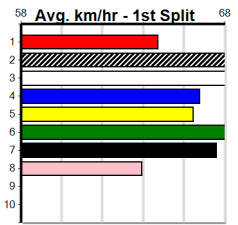

MELBOURNE CONTAINER PARK

Distance: 460m, Race Type: Grade 5, Total Prizemoney: \$2,925
1st: \$1,950, 2nd: \$600, 3rd: \$300, 4th: \$75

8

9:26PM

(VIC time)

Watchdog Tips: **0 0 0 0** Bet: .

Form	Box	Weight	Dist	Track	Date	Time	BON	Margin	1st/2nd (Time)	PIR	Checked	Comment	W/R	Split 1	S/P	Grade	
1 BRONELLY STRIKER [5]																	
BK	D	Mar-22			FERNANDO BALE	STRIKER LIGHT					Winnings Boxes						
Trainer: Kelly Bravo (Freshwater Creek)																	
1st	(6)	35.4	530	APK	R4	26-Sep-24	30.78	29.84	2.25LCAMILLA KEEPING (30.95)	0	SAMP			5.43	\$7.50	5	
7th	(4)	35.4	530	APK	R6	03-Oct-24	30.69	29.93	8.50LMORTON (30.09)					5.43	\$41.00	SH	
4th	(1)	35.7	530	APK	R4	11-Oct-24	30.61	30.08	4.25LBIG ENERGY (30.30)					5.34	\$17.00	SH	
7th	(5)	35.5	515	SAN	R9	17-Oct-24	30.63	29.22	16.00LLAKEVIEW EMILY (29.52)	M/5477				5.19	\$77.00	SH	
Owner(s): K Bravo																	
2 PAW WHISTLER (NSW)[5]																	
BE	D	Jul-22			AUSSIE INFRARED	DYNA PATTY					Winnings Boxes						
Trainer: Mark Delbridge (Balliang)																	
8th	(2)	32.9	525	MEA	R7	09-Nov-24	31.17	29.52	17.00LTHE HUB (30.02)	M/7668		V0		5.15	\$7.50	FFA	
8th	(5)	32.9	525	MEA	R10	16-Nov-24	30.91	29.66	14.00LURIEL BALE (29.95)	M/6777				5.25	\$9.90	5	
1st	(8)	33.0	450	SHP	R6	25-Nov-24	25.32	24.93	2.25LPAW QUARK (25.46)	S/322				6.63	\$4.60	X45	
8th	(8)	32.6	525	MEA	R4	29-Nov-24	30.66	29.55	6.00LDISHEVELED (30.24)	S/7888				5.24	\$7.70	X45	
Owner(s): B Wheeler																	
3 BETTER LIGHT UP (NSW)[5]																	
F	D	Sep-22			FERAL FRANKY	ARMATREE KAYCEE					Winnings Boxes						
Trainer: David Geall (Lara)																	
1st	(5)	35.5	400	DUB	R1	19-Oct-24	22.74	22.46	1.00LGIVE IT ALL (22.82)	111	111			8.88	\$6.00	XM5	
3rd	(2)	35.2	400	DUB	R6	26-Oct-24	23.27	22.36	8.50LBERNARDO BEACH (22.69)	533	533			9.17	\$3.10	XM5	
1st	(1)	34.8	390	BAL	R2	20-Nov-24	22.06	21.84	0.75LBLACKPOOL RANGER (22.11)	M/32				8.42	\$1.90	RW	
3rd	(4)	34.8	425	BEN	R11	29-Nov-24	24.27	23.63	3.75LLET'S WIN OLLIE (24.01)	M/433		W		6.58	\$5.50	5	
Owner(s): Baker Racing (SYN), A Baker, R Baker																	
4 RUN FOR SHELTER [5]																	
BK	B	Dec-21			SUPERIOR PANAMA	GEMILLY					Winnings Boxes						
Trainer: Ann Panetta (Melton West)																	
4th	(3)	26.1	515	SAN	R3	24-Oct-24	29.67	29.13	3.5LPAW OSWALD (29.44)	M/2444				5.03	\$28.10	5	
7th	(7)	26.2	515	SAN	R7	31-Oct-24	30.24	28.97	13.00LBAGMAN (29.34)	M/2777				5.11	\$12.90	S	
3rd	(6)	26.2	500	BEN	R6	08-Nov-24	28.57	28.25	0.75LSMOOTH COLLINDA (28.52)	M/765				6.87	\$6.40	X45	
8th	(3)	26.0	425	BEN	R4	29-Nov-24	24.26	23.63	9.00LPACKHAM PRINCE (23.65)	M/478				6.56	\$22.10	X45	
Owner(s): D Verhagen																	
5 DOLLAR BUCKS [5]																	
BK	D	Sep-21			ZAMBORA BROCKIE	CAWBOURNE DOLLY					Winnings Boxes						
Trainer: Troy Deglaitis (Moolap)																	
2nd	(1)	34.3	460	GEL	R8	07-Oct-24	25.93	25.91	0.25LIDYLLIC LAYLA (25.91)	M/111				6.65	\$1.60	5	
3rd	(8)	34.3	460	GEL	R12	25-Oct-24	26.09	25.63	3.00LASTON KENNEDY (25.88)	M/543				6.77	\$6.40	X45	
2nd	(3)	34.2	460	GEL	R7	02-Nov-24	25.77	25.53	1.75LINCONSPICUOUS (25.66)	M/432				6.54	\$26.70	X45	
1st	(1)	34.4	450	BAL	R5	13-Nov-24	25.57	25.03	3.00LBEN SHAKER (25.77)	Q/121		SW		6.61	\$1.90	5	
Owner(s): T Deglaitis																	
6 PAW PHELPS (NSW)[5]																	
BK	D	Dec-22			BERNARDO	DYNA HARPA					Winnings Boxes						
Trainer: Mark Delbridge (Balliang)																	
3rd	(1)	34.4	525	MEP	R5	06-Nov-24	30.03	29.90	2.00LEXTRADITED (29.90)	M/3333				5.37	\$1.60	5	
8th	(5)	34.4	525	MEA	R2	09-Nov-24	31.26	29.52	13.00LSIR DODGE (30.37)	M/5888				5.23	\$4.40	X67F	
5th	(5)	34.1	525	MEA	R12	16-Nov-24	30.57	29.66	5.50LREV ROSE (30.19)	M/3555				5.21	\$3.40	5	
7th	(7)	33.9	525	MEA	R9	22-Nov-24	30.38	29.82	8.50LLASSARD (29.82)	M/6888				5.15	\$10.80	5	
Owner(s): B Wheeler																	
7 LEGGETT BALE (NSW)[5]																	
BE	D	Mar-22			DROOPYS SYDNEY	DYNA UNI					Winnings Boxes						
Trainer: Samantha Grenfell (Anakie)																	
4th	(1)	31.9	390	BAL	R7	06-Nov-24	22.68	21.76	14.00LZIPPING GRYLIS (21.76)	M/54				8.50	\$5.20	X34	
5th	(7)	31.9	390	BAL	R13	13-Nov-24	22.35	22.11	1.5LART THE CLOWN (22.26)	M/76				8.53	\$3.00	X45	
5th	(7)	32.1	400	GEL	R9	22-Nov-24	22.64	22.27	5.50LAUGUSTUS FINCH (22.27)	M/55		V0		8.56	\$15.90	FFA	
8th	(5)	31.5	450	WBL	R6	28-Nov-24	26.21	24.99	11.00LRUBY'S SHOW (25.46)	M/778				6.82	\$6.90	5	
Owner(s): B Wheeler																	
8 PAW FREDRICK (NSW)[5]																	
BK	D	Dec-22			BERNARDO	HADARAH BALE					Winnings Boxes						
Trainer: Mark Delbridge (Balliang)																	
5th	(4)	33.4	525	MEA	R11	16-Nov-24	30.36	29.66	4.75LWILLA BALE (30.04)	S/8766				5.26	\$6.20	5	
2nd	(4)	33.4	450	BAL	R7	20-Nov-24	25.40	25.27	2.00LBLACK VIPER (25.27)	M/764				6.75	\$3.20	5	
1st	(8)	33.9	450	SHP	R8	25-Nov-24	25.27	24.93	3.5LMAVIS TOLMIE (25.52)	M/431				6.65	\$1.50	5	
2nd	(8)	33.5	460	WGL	R8	03-Dec-24	26.00	25.95	0.75LHOT SCOTCH (25.95)	S/733				6.73	\$2.20	X45	
Owner(s): B Wheeler																	
9 ALL TALKER [5] Res.																	
BK	D	Feb-22			SHIMA SHINE	SUPER YESY					Winnings Boxes						
Trainer: Kathleen Boyle (Lethbridge)																	
5th	(3)	34.7	390	BAL	R4	09-Oct-24	22.71	22.06	9.00LPAW TIKI (22.09)	M/44				8.48	\$11.30	RWH	
1st	(1)	35.2	400	GEL	R3	02-Nov-24	22.24	22.24	8.50LREV MICHAEL (22.82)	M/11		SW		8.31	\$2.00	5	
2nd	(4)	34.8	425	BEN	R9	15-Nov-24	24.15	23.97	0.75LTHEEGALA (24.10)	M/433				6.64	\$4.60	RWH	
6th	(5)	35.2	425	BEN	R3	22-Nov-24	24.70	23.58	11.00LCHEMICAL EROSION (24.00)	M/567				6.67	\$18.90	RWF	
Owner(s): K Boyle																	
10 GO NOW (NSW)[5] Res.																	
BK	D	Jan-22			MEPUNGA BLAZER	SWEET AS BETH					Winnings Boxes						
Trainer: Marcus Lloyd (Balliang)																	
8th	(4)	32.1	460	GEL	R2	02-Nov-24	26.98	25.53	19.00LREAPER (25.67)	M/668				6.80	\$57.80	X67	
1st	(5)	32.2	450	BAL	R5	11-Nov-24	25.86	25.77	0.10LPAW IGNITE (25.87)	S/542		SW		6.77	\$15.60	T3-7	
1st	(5)	32.4	460	GEL	R5	19-Nov-24	26.41	25.83	0.75LIVORY PYGMY (26.45)	M/431				6.77	\$5.10	6G	
2nd	(3)	32.4	460	GEL	R8	30-Nov-24	26.26	25.87	5.50LBOROUGH BANKER (25.88)	M/332				6.78	\$21.90	5	
Owner(s): V Lungu																	