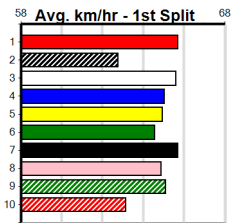

Watchdog Tips: 0 0 0 0 Bet:

Main table containing race details for 10 races, including race number, name, trainer, horse name, jockey, weight, distance, track, date, time, odds, and prize money. Includes 'Winnning Boxes' sub-tables for each race.