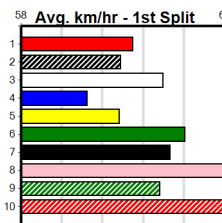

SPORTSBET FINAL

Distance: 400m, Race Type: Maiden Final, Total Prizemoney: $2,925
1st: $1,950, 2nd: $600, 3rd: $300, 4th: $75

1
7:08PM
(VIC time)

Watchdog Tips: **0** **0** **0** **0** **Bet:** .