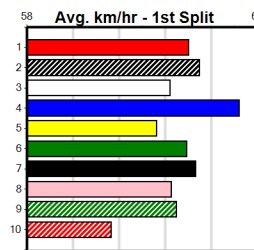

MELBOURNE CONTAINER PARK

Distance: 460m, Race Type: Grade 5, Total Prizemoney: $2,925
1st: $1,950, 2nd: $600, 3rd: $300, 4th: $75

Watchdog Tips:

Bet:

Table with columns: Form Box, Wgt, Dist, Track, Date, Time, BON, Margin, 1st/2nd (Time), PIR, Checked, Comment, W/R, Split 1, S/P, Grade

BRONELLY STRIKER [5]
BK Dog Mar-22 Sire: FERNANDO BALE Dam: STRIKER LIGHT
Owner(s): K Bravo
Trainer: Kelly Bravo (Freshwater Creek)
Winning Distances: < 300m (0) 300 - 399m (0) 400 - 499m (2) 500 - 599m (7) 600 - 699m (0) > 700m (0)
Winning Weights: 35.0(1) 35.4(3) 35.6(4) 35.7(1)
Box History table and Prize Best Starts table included.

PAW WHISTLER (NSW)[5]
BEED Dog Jul-22 Sire: AUSSIE INFRARED Dam: DYNA PATTY
Owner(s): B Wheeler
Trainer: Mark Delbridge (Balliang)
Winning Distances: < 300m (0) 300 - 399m (0) 400 - 499m (3) 500 - 599m (4) 600 - 699m (0) > 700m (0)
Winning Weights: 32.8(1) 33.0(3) 33.2(1) 33.3(2)
Box History table and Prize Best Starts table included.

BETTER LIGHT UP (NSW)[5]
F Dog Sep-22 Sire: FERAL FRANKY Dam: ARMATREE KAYCEE
Owner(s): Baker Racing (SYN), A Baker, R Baker
Trainer: David Geall (Lara)
Winning Distances: < 300m (0) 300 - 399m (2) 400 - 499m (1) 500 - 599m (0) 600 - 699m (0) > 700m (0)
Winning Weights: 34.8(1) 35.4(1) 35.5(1)
Box History table and Prize Best Starts table included.

RUN FOR SHELTER [5]
BK Bitch Dec-21 Sire: SUPERIOR PANAMA Dam: GEMILLY
Owner(s): D Verhagen
Trainer: Ann Panetta (Melton West)
Winning Distances: < 300m (0) 300 - 399m (0) 400 - 499m (1) 500 - 599m (4) 600 - 699m (0) > 700m (0)
Winning Weights: 25.9(2) 26.0(2) 26.3(1)
Box History table and Prize Best Starts table included.

DOLLAR BUCKS [5]
BK Dog Sep-21 Sire: ZAMBORA BROCKIE Dam: CAWBOURNE DOLLY
Owner(s): T Deglaitis
Trainer: Troy Deglaitis (Moolap)
Winning Distances: < 300m (0) 300 - 399m (0) 400 - 499m (10) 500 - 599m (0) 600 - 699m (0) > 700m (0)
Winning Weights: 32.9(2) 33.1(1) 33.3(2) 33.5(1) 33.6(1) 33.8(1) 34.0(1) 34.4(1)
Box History table and Prize Best Starts table included.