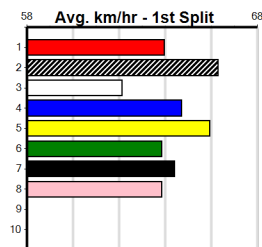

GEELONG TO THE MEADOWS HT2

Distance: 520m, Race Type: Grade 5 Heat, Total Prizemoney: $3,340
1st: $2,230, 2nd: $690, 3rd: $345, 4th: $75

Watchdog Tips:

Bet:

Form Box Wgt Dist Track Date Time BON Margin 1st/2nd (Time) PIR Checked Comment W/R Split 1 S/P Grade

NIMBLE BENNY [5] WBD Dog Apr-22 Sire: TOMMY SHELBY Dam: MEPUNGA REMI
Owner(s): M Bloom
Trainer: Debbie Goudge (Terang)
Winning Distances: < 300m (0) 300 - 399m (1) 400 - 499m (6) 500 - 599m (0) 600 - 699m (0) > 700m (0)
Box History table and Prizemoney details.

PERFECT ACE [5] BK Dog Jan-22 Sire: AUSSIE INFRARED Dam: PERFECT PIPER
Owner(s): J Weightman
Trainer: Jake Weightman (Dean)
Winning Distances: < 300m (0) 300 - 399m (0) 400 - 499m (2) 500 - 599m (2) 600 - 699m (0) > 700m (0)
Box History table and Prizemoney details.

REIKO DUSTY [5] BK Dog Mar-22 Sire: ORSON ALLEN Dam: STAR REIKO
Owner(s): Reiko (SYN), A Fry, J Fry
Trainer: Ashleigh Fry (Haddon)
Winning Distances: < 300m (0) 300 - 399m (1) 400 - 499m (1) 500 - 599m (1) 600 - 699m (0) > 700m (0)
Box History table and Prizemoney details.

WHITE OWL [5] WBK Dog Oct-22 Sire: FERNANDO BALE Dam: SUB ROSA
Owner(s): KRAMERICA (SYN), G Farrugia, W Gallagher
Trainer: Jeffrey Britton (Anakie)
Winning Distances: < 300m (0) 300 - 399m (0) 400 - 499m (1) 500 - 599m (2) 600 - 699m (0) > 700m (0)
Box History table and Prizemoney details.

PLAY THE VICTIM [5] BK Dog May-21 Sire: HARD STYLE RICO Dam: DYNA QUOTA
Owner(s): TWO BRANDO'S (SYN), S Brandon, D Brandon, D Atkin
Trainer: Debra Brandon (Cranbourne East)
Winning Distances: < 300m (0) 300 - 399m (3) 400 - 499m (9) 500 - 599m (2) 600 - 699m (0) > 700m (0)
Box History table and Prizemoney details.