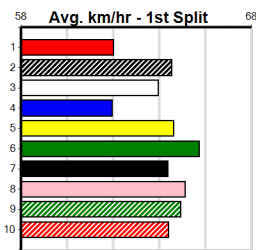

BEACHSIDE SECURITY

Distance: 460m, Race Type: Grade 5, Total Prizemoney: $2,925
1st: $1,950, 2nd: $600, 3rd: $300, 4th: $75

Watchdog Tips: [ ] [ ] [ ] [ ] Bet: [ ]

ZIPPING CARDI (NSW)[5]
BK Bitch Dec-21 Sire: AUSSIE INFRARED Dam: ZIPPING MEG
Owner(s): Hallinan Hallinan (SYN), M Hallinan, F Hallinan
Trainer: Marcus Lloyd (Balliang)
Winning Distances: < 300m (0) 300 - 399m (0) 400 - 499m (3) 500 - 599m (2) 600 - 699m (0) > 700m (0)
Winning Weights: 26.2(1) 26.6(1) 27.1(1) 27.2(1) 28.3(1)
8th (7) 28.0 600 MEA R6 14-Sep-24 35.30 34.60 9.50L SHREWD STICKER (34.63) M/7888 . . . 9.25 $47.60 5
8th (6) 27.9 520 GEL R6 20-Sep-24 31.01 30.23 12.00 RUXTON FLAME (30.23) M/8888 . . . 5.90 $37.30 5
5th (4) 28.0 600 MEA R5 28-Sep-24 35.16 34.67 3.5L POMMEL BOY (34.92) S/7777 . . . 9.30 $14.70 5
7th (7) 28.1 596 GEL R6 04-Oct-24 35.98 34.62 20.00 SHADOWS OF BLUE (34.62) M/7777 . . . 9.91 $41.10 5
4th (2) 28.1 460 GEL R7 01-Nov-24 26.41 25.97 4.50L OUR ALAMO (26.10) M/644 . . . 6.76 $15.10 5
1st (6) 28.3 450 BAL R8 11-Nov-24 25.77 25.77 0.025 BRANDENBURG (25.77) M/764 . . . 6.96 $7.40 T3-5
5th (1) 28.3 460 GEL R4 15-Nov-24 26.27 25.85 6.50L ASTON ZOOM (25.85) S/665 . . . 6.77 $7.00 5
4th (2) 27.9 545 BAL R8 25-Nov-24 31.39 31.04 5.50L THIEF RETURNS (31.04) M/7666 . . . 7.13 $3.00 T3-5
Last 3 wins NOT included above
1st (2) 27.1 450 BAL R10 31-May-24 25.55 24.81 0.50L HENRY BALE/PAW BRADLEY S/544 . . . 6.82 $14.90 X67
1st (7) 27.2 460 GEL R9 14-Jun-24 25.94 25.53 2.00L PLAY THE MUSIC (26.07) Q/322 . . . 6.66 $7.00 X67
1st (4) 26.6 515 SAN R12 20-Jun-24 29.90 29.15 0.01L HAY RILEY (29.90) M/7432 . . . 5.39 $10.30 5

ARANDT ABOUT [5]
BK Dog Jun-21 Sire: BERNARDO Dam: ME BROS BAD
Owner(s): M Zammit
Trainer: Max Zammit (Exford)
Winning Distances: < 300m (0) 300 - 399m (2) 400 - 499m (4) 500 - 599m (0) 600 - 699m (0) > 700m (0)
Winning Weights: 32.8(1) 33.2(2) 33.4(1) 33.7(2)
2nd (3) 33.6 450 BAL R7 18-Sep-24 25.59 25.18 0.50L TRICKY DISCO (25.56) M/222 . . . 6.60 $8.70 5
6th (2) 33.6 450 BAL R6 25-Sep-24 26.15 25.40 8.00L PAW REX (25.61) M/348 . . . W 6.64 $32.00 5
1st (7) 33.4 450 BAL R7 09-Oct-24 25.57 25.19 2.00L TADEN BALE (25.69) Q/111 . . . W 6.55 $32.00 5
7th (4) 33.5 525 MEA R12 19-Oct-24 31.01 29.71 9.00L MARAIS BALE (30.38) M/5777 . . . . 5.29 $7.90 5
7th (7) 33.7 450 BAL R6 23-Oct-24 25.70 24.99 11.00 ON HIGH ALERT (24.99) S/777 . . . W 6.70 $32.60 X45
6th (8) 34.0 460 GEL R6 01-Nov-24 26.67 25.97 9.50L LYRICAL LASSY (26.04) M/456 . . . . 6.70 $12.90 X45
7th (2) 33.7 450 BAL R8 20-Nov-24 26.03 25.27 9.50L ASTON WESTERN (25.37) M/677 . . . . 6.75 $140.90 X45
2nd (7) 34.3 450 BAL R6 25-Nov-24 25.55 25.48 1.25L NORBIT (25.48) Q/113 . . . W 6.56 $2.20 T3-5
Last 3 wins NOT included above
1st (1) 33.7 450 BAL R5 28-Oct-23 25.88 25.65 2.50L NO COMMENT (26.04) S/211 . . . SW 6.86 $8.40 X67
1st (8) 32.8 350 HVL R6 09-Feb-24 19.65 19.65 2.25L HELLBOY (19.80) M/3 . . . . 6.63 $4.00 T3-5
1st (3) 33.7 450 SHP R8 05-Sep-24 25.50 25.41 2.25L KERATIN (25.65) M/222 . . . SW 6.72 $9.00 T3-5