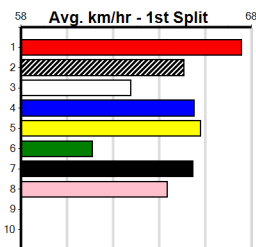

Sire: Dam: Trainer:

Owner(s):
Winning Distances: < 300m (0) 300 - 399m (0) 400 - 499m (0) 500 - 599m (0) 600 - 699m (0) > 700m (0)
Winning Weights:

Box History

GEELONG TO THE MEADOWS HT1

Distance: 520m, Race Type: Grade 5 Heat, Total Prizemoney: \$3,340
1st: \$2,230, 2nd: \$690, 3rd: \$345, 4th: \$75