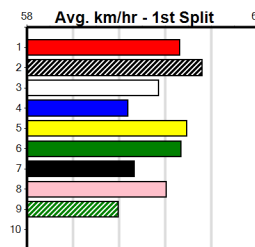

GRV DISTANCE RACING (0-4 WINS)

Distance: 680m, Race Type: Restricted Win, Total Prizemoney: $3,940
1st: $2,640, 2nd: $815, 3rd: $410, 4th: $75

Watchdog Tips:

Bet:

Form Box	Wgt	Dist	Track	Date	Time	BON	Margin	1st/2nd (Time)	PIR	Checked	Comment	WR	Split 1	S/P	Grade

BEAUTIFUL STORY [5]

F Dog May-22 Sire: FERNANDO BALE Dam: FRONT PAGE NEWS
Owner(s): G Alvaro Trainer: Paul Abela (Parwan)
Winning Distances: < 300m (0) 300 - 399m (0) 400 - 499m (0) 500 - 599m (2) 600 - 699m (1) > 700m (0)
Winning Weights: 31.5(1) 32.4(1) 32.5(1)

1st (5)	32.5	600	MEP	R2	23-Oct-24	35.20	34.65	0.25L CRAFTY BEER (35.21)	M/2233	.	.	.	9.10	$1.04	RW
1st (4)	32.4	525	MEP	R9	30-Oct-24	30.27	29.86	4.50L SAINT NIFTY (30.57)	M/5221	.	SW	.	5.32	$2.60	X67H
4th (8)	32.4	525	MEA	R12	04-Nov-24	30.43	29.95	3.00L WILD SERENA (30.22)	S/4444	.	.	.	5.24	$3.90	5
3rd (3)	32.4	525	MEA	R2	09-Nov-24	30.62	29.52	3.75L SIR DODGE (30.37)	M/8443	.	.	.	5.29	$7.80	X67F
3rd (8)	32.8	545	BAL	R8	13-Nov-24	31.40	31.28	1.75L VOSS ALI (31.28)	M/4444	.	.	.	6.85	$7.70	X45
2nd (5)	32.7	595	SAP	R6	18-Nov-24	34.71	34.70	0.25L CASHING OUT (34.70)	M/3222	.	.	.	9.58	$6.00	5
4th (3)	32.8	600	MEA	R7	22-Nov-24	35.36	34.33	14.00 SHAKE IT OFF (34.43)	M/4545	.	.	.	9.32	$8.50	5
2nd (1)	32.5	600	MEA	R7	29-Nov-24	34.63	34.34	1.5L MAHOGANY (34.53)	M/2222	.	.	.	9.10	$3.70	5

Last 3 wins NOT included above

1st (8)	31.5	515	SAP	R1	17-Mar-24	29.72	29.41	1.00L FLYING DINAR (29.78)	Q/1111	.	SW	.	5.19	$2.30	M

Prize Best Starts Trk/Dts APM: $19735.00 FSH 21-3-5-8 0-0-0-0 12492

ANNABELLA ROSE [5]

BK Bitch Apr-22 Sire: FERNANDO BALE Dam: MY AMERICAN GIRL
Owner(s): SPARKLE AND FADE (SYN), J Paraskevas, A Paraskevas Trainer: Andrew Paraskevas (Pearcedale)
Winning Distances: < 300m (0) 300 - 399m (0) 400 - 499m (3) 500 - 599m (0) 600 - 699m (1) > 700m (0)
Winning Weights: 28.1(1) 28.3(1) 28.8(1) 28.9(1)

4th (2)	28.7	515	SAN	R5	12-Sep-24	30.18	29.20	3.25L THORKILDSEN (29.96)	Q/4344	.	SW	.	5.21	$1.70	RWF
2nd (6)	28.4	500	BEN	R6	20-Sep-24	28.49	28.29	1.00L PIEBALD (28.44)	S/3333	.	.	.	6.72	$3.00	RWH
4th (3)	28.3	515	SAP	R6	21-Oct-24	30.03	29.38	9.50L PRETTY HOT (29.38)	M/6555	.	.	.	5.23	$4.50	5
4th (3)	28.5	595	SAP	R6	28-Oct-24	34.67	34.07	7.50L PAW BODHI (34.16)	M/3444	.	.	.	9.42	$7.70	RWH
3rd (1)	28.3	595	SAN	R9	07-Nov-24	34.73	34.22	7.50L PAW BODHI (34.22)	M/4333	.	.	.	9.32	$5.60	RWF
1st (1)	28.3	650	SHP	R6	11-Nov-24	37.40	37.40	2.75L GRACE BURGESS (37.58)	M/1111	.	.	.	17.09	$3.00	RW
2nd (5)	28.4	660	BAL	R6	20-Nov-24	38.26	38.04	3.25L INFRA ROCK (38.04)	M/1111	.	.	.	12.64	$3.70	RW
6th (2)	28.8	730	MEP	R5	27-Nov-24	43.92	42.73	18.00 ROMANTIC RED (42.73)	M/4434	.	.	.	5.07	$4.40	RW

Last 3 wins NOT included above

1st (5)	28.8	400	WGL	R1	12-Mar-24	22.88	22.55	2.50L JOCELYN WILL DO (23.05)	M/11	.	.	.	8.33	$2.00	MH
1st (2)	28.9	400	WGL	R1	25-Mar-24	22.67	22.46	1.5L ABUNDANT LUMENS (22.77)	M/11	.	.	.	8.39	$1.70	X67H
1st (5)	28.1	460	WGL	R9	23-Jul-24	25.85	25.66	4.00L PAW ISABELLE (26.12)	Q/1111	.	.	.	6.52	$2.40	X67

Prize Best Starts Trk/Dts APM: $14135.00 FSH 18-4-4-2 0-0-0-0 7338