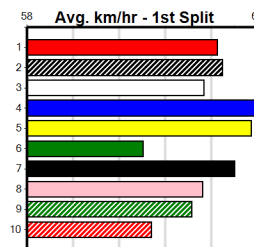

THE BECKLEY CENTRE GEELONG

Distance: 400m, Race Type: Mixed 4/5, Total Prizemoney: $3,360
1st: $2,250, 2nd: $690, 3rd: $345, 4th: $75

Watchdog Tips:

Bet:

Table with columns: Form Box, Wgt, Dist, Track, Date, Time, BON, Margin, 1st/2nd (Time), PIR, Checked, Comment, W/R, Split 1, S/P, Grade

MYRNIONG STORM (NSW)[5]
BE Dog May-22 Sire: WOW Dam: LET'S WIN MEISHA
Owner(s): T Kingcott
Trainer: Paul Mathieson (Myrniong)
Winning Distances: < 300m (0) 300 - 399m (3) 400 - 499m (3) 500 - 599m (0) 600 - 699m (0) > 700m (0)
Winning Weights: 32.2(4) 32.6(1) 32.7(1)
Box History table and Prize Best Starts table included.

TORNADO TAHLIA [5]
F Bitch Nov-21 Sire: HARD STYLE RICO Dam: JOSEPHINE
Owner(s): MILLIONAIRES (SYN), J Farrugia, A Farrugia
Trainer: Keith Lloyd (Balliang)
Winning Distances: < 300m (0) 300 - 399m (4) 400 - 499m (6) 500 - 599m (0) 600 - 699m (0) > 700m (0)
Winning Weights: 26.6(2) 26.8(2) 26.9(1) 27.0(1) 27.1(1) 27.3(1) 27.4(1) 27.5(1) 28.2(1)
Box History table and Prize Best Starts table included.

TINKER MAV [5]
RBD Dog Jan-21 Sire: ORSON ALLEN Dam: GAWKER BALE
Owner(s): Burns Racing (SYN), C Burns, J Burns
Trainer: Craig Burns (Balliang)
Winning Distances: < 300m (0) 300 - 399m (2) 400 - 499m (7) 500 - 599m (0) 600 - 699m (0) > 700m (0)
Winning Weights: 31.4(1) 31.7(2) 31.8(2) 31.9(1) 32.1(1) 32.2(1) 32.7(1)
Box History table and Prize Best Starts table included.

FERNANDO QUALITY (NSW)[4]
BK Dog Jun-21 Sire: FERNANDO BALE Dam: CAVIAR QUALITY
Owner(s): B Avdulla B Canty J Mcdonald Syndicate (SYN), B Canty, B Avdulla, J Mcdonald
Trainer: Michelle Sultana (Londonderry)
Winning Distances: < 300m (0) 300 - 399m (1) 400 - 499m (6) 500 - 599m (3) 600 - 699m (0) > 700m (0)
Winning Weights: 33.3(1) 33.7(1) 33.8(1) 33.9(2) 34.0(2) 34.2(1) 34.3(1) 34.7(1)
Box History table and Prize Best Starts table included.

SUDOKU CARMELO [5]
RF Dog Jul-22 Sire: FERNANDO BALE Dam: STALENBERG
Owner(s): K Anderson
Trainer: Anthony Azzopardi (Rowsley)
Winning Distances: < 300m (0) 300 - 399m (2) 400 - 499m (3) 500 - 599m (0) 600 - 699m (0) > 700m (0)
Winning Weights: 30.9(1) 31.0(1) 31.1(1) 31.2(2)
Box History table and Prize Best Starts table included.