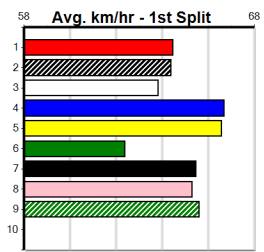

NP ELECTRICAL DAMSELS DASH

Distance: 460m, Race Type: Grade 5, Total Prizemoney: $2,925
1st: $1,950, 2nd: $600, 3rd: $300, 4th: $75

Watchdog Tips: ☐

Bet: ☐

Form Box Wgt Dist Track Date Time BON Margin 1st/2nd (Time) PIR Checked Comment W/R Split 1 S/P Grade

1 PAW BERRY (NSW)[5]
BEF Bitch Dec-22 Sire: **BERNARDO** Dam: **HADARAH BALE** Trainer: **Mark Delbridge (Balliang)**
Owner(s): B Wheeler
Winning Distances: < 300m (0) 300 - 399m (0) 400 - 499m (3) 500 - 599m (1) 600 - 699m (0) > 700m (0)
Winning Weights: 28.4(2) 28.8(2)
7th (6) 28.9 515 SAN R2 26-Sep-24 30.36 29.29 11.00 PAW HARRY (29.60) Q/2556 . . . 5.22 $18.60 X67F
7th (8) 28.8 425 BEN R4 25-Oct-24 24.73 23.88 13.00 CRACKERJACK TONK (23.88) M/447 . . . 6.63 $2.10 6G
1st (5) 28.8 450 BAL R4 30-Oct-24 25.74 25.27 1.5L REIKO WALTER (25.83) Q/111 . . . 6.53 $2.70 6G
6th (6) 28.4 435 SLE R4 03-Nov-24 25.30 24.26 12.00 DAINTREE DAMAGE (24.48) M/466 . . . 5.28 $4.80 5
4th (4) 28.5 460 GEL R5 08-Nov-24 26.44 25.65 3.75L NIMBLE BENNY (26.20) M/564 . . . 6.79 $4.70 5
3rd (8) 28.8 450 BAL R7 13-Nov-24 25.60 25.03 1.25L PAW JUDAS (25.52) M/333 . . . 6.73 $6.90 5
1st (2) 28.8 450 BAL R5 20-Nov-24 25.58 25.27 1.75L DASH EXPRESS (25.69) Q/224 . . SW . 6.71 $2.30 5
5th (6) 28.7 460 GEL R7 28-Nov-24 26.21 25.69 5.00L CAMP FIRE (25.86) M/755 . . . 6.74 $7.50 5
Last 3 wins NOT included above
1st (2) 28.4 410 HOR R1 06-Aug-24 23.86 23.13 3.5L SUNTORY LISA (24.10) M/22 . . SW . 10.66 $6.30 M
1st (8) 28.4 500 BEN R6 30-Aug-24 28.45 28.06 4.25L RED SHIRAZ (28.73) M/111 . . . 6.71 $5.70 RW

Box History

Bx	1st	2nd	3rd	4th	5th	6th	7th	8th
1								
2	2	1						
3			1	2				
4			1	1				
5	1							
6		1			1	1	2	
7					1			
8	1	1	1					1

Prize Best Starts Trk/Dts APM $12157.14 26.11(3)-6/9/24 20-4-4-3 5-0-0-2 8614