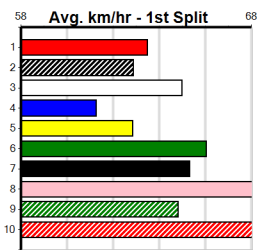

SPORTSBET FINAL

Distance: 400m, Race Type: Maiden Final, Total Prizemoney: $2,925
1st: $1,950, 2nd: $600, 3rd: $300, 4th: $75

Watchdog Tips: [ ] [ ] [ ] [ ] Bet: [ ]

Table with columns: Form Box, Wgt, Dist, Track, Date, Time, BON, Margin, 1st/2nd (Time), PIR, Checked, Comment, WR, Split 1, S/P, Grade

ENDEAVOUR [M]
BK Dog Mar-23 Sire: ASTON RUPEE Dam: IT'S A BLUSH
Owner(s): G Black
Trainer: Lisa Delbridge (Balliang)
Winning Distances: < 300m (0) 300 - 399m (0) 400 - 499m (0) 500 - 599m (0) 600 - 699m (0) > 700m (0)
Winning Weights:
5th (2) 32.6 390 BAL R3 31-Oct-24 22.77 22.23 4.50L FEROCIOUS QUEEN (22.47) M/35 . . . 8.55 $12.00 M
2nd (3) 32.2 390 BAL R2 13-Nov-24 22.61 22.11 3.00L AUSSIE FRED (22.41) Q/12 . . . 8.38 $7.20 M
4th (3) 32.2 390 BAL R4 21-Nov-24 22.73 21.93 5.00L MR. FRANKIE LEE (22.39) Q/53 . . . 8.71 $3.20 M
2nd (1) 32.1 400 GEL R3 28-Nov-24 22.94 22.55 3.00L PRISTINE (22.73) Q/22 . . . 8.44 $8.80 MH
Last 3 wins NOT included above
Box History
Prize Best $1115.00
Starts 22.94(1)-28/11/24
Trk/Dts 4-0-2-0
APM 1-0-1-0 1115

MAJOR LIGHTYEAR [M]
WF Bitch Dec-22 Sire: ORSON ALLEN Dam: MAJOR SPOILS
Owner(s): B Dowler
Trainer: Brian Hodgson (Smythesdale)
Winning Distances: < 300m (0) 300 - 399m (0) 400 - 499m (0) 500 - 599m (0) 600 - 699m (0) > 700m (0)
Winning Weights:
5th (3) 28.5 300 HVL R4 22-Sep-24 17.29 16.59 11.00 HIJACK (16.59) S/6 . . . V0 . 4.12 $37.90 MH
2nd (5) 28.5 390 WBL R2 17-Oct-24 22.79 21.72 1.5L PAW HARRIS (22.69) M/22 . . . 9.12 $5.10 M
2nd (8) 28.6 390 BAL R4 24-Oct-24 22.48 22.08 3.5L JILL'S JULIETTE (22.25) M/22 . . . 8.53 $9.20 M
6th (2) 28.7 390 BAL R2 31-Oct-24 23.40 22.23 13.00 DOONGALLA SHANE (22.50) M/76 . . . 8.81 $2.20 M
2nd (7) 28.4 400 GEL R2 28-Nov-24 22.74 22.55 2.25L ASTON TAMSYN (22.59) M/22 . . . 8.41 $28.10 MH
Last 3 wins NOT included above
Box History
Prize Best $1560.00
Starts 22.74(7)-28/11/24
Trk/Dts 5-0-3-0
APM 1-0-1-0 1352

PRISTINE [7]
BK Bitch May-23 Sire: ZAMBORA BROCKIE Dam: ASTON DAIQUIRI
Owner(s): A Tullio
Trainer: Daniel Gibbons (Avalon)
Winning Distances: < 300m (0) 300 - 399m (0) 400 - 499m (1) 500 - 599m (0) 600 - 699m (0) > 700m (0)
Winning Weights: 25.6(1)
2nd (5) 25.8 390 WBL R1 14-Nov-24 23.02 22.00 9.00L BUFFALO COWBOY (22.42) Q/32 . . . 9.23 $3.30 MH
F (8) 25.5 390 WBL R3 21-Nov-24 0.00 21.81 . LAURISTON GIRL (22.39) Q/78 . . . V5 . 9.07 $7.10 MF
1st (7) 25.6 400 GEL R3 28-Nov-24 22.73 22.55 3.00L ENDEAVOUR (22.94) Q/11 . . . 8.23 $3.30 MH
Last 3 wins NOT included above
Box History
Prize Best $2200.00
Starts 22.73(7)-28/11/24
Trk/Dts 3-1-1-0
APM 1-1-0-0 2200