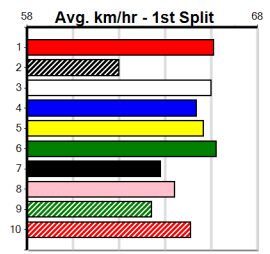

SPORTSBET EVERY DOG HAS ITS DAY

Distance: 400m, Race Type: Grade 5, Total Prizemoney: $2,925
1st: $1,950, 2nd: $600, 3rd: $300, 4th: $75

Watchdog Tips: ☐ ☐ ☐ ☐ ☐ ☐

Bet:

1

ODYSSEUS BALE [5]
BEBD Dog Jul-22 Sire: FERAL FRANKY Dam: QUAIL BALE
Owner(s): B Wheeler Trainer: Correy Grenfell (Anakie)
Winning Distances: < 300m (0) 300 - 399m (1) 400 - 499m (2) 500 - 599m (0) 600 - 699m (0) > 700m (0)
Winning Weights: 34.0(1) 34.4(2)

Box	1st	2nd	3rd	4th	5th	6th	7th	8th
1		1						
2			1					
3	2							
4	1							1
5							1	
6								
7								
8					1			

Prize Best $3620.00
Starts 22.65(1)-30/11/24
Trk/Dts 9-3-1-1
APM 5-2-1-0 3220

2

THAT'S A BOODIE [5]
BK Dog Feb-22 Sire: BERNARDO Dam: BUSH BLOSSOM
Owner(s): C Muscat privitelli Trainer: Patrick Furci (Maribyrnong)
Winning Distances: < 300m (0) 300 - 399m (1) 400 - 499m (6) 500 - 599m (0) 600 - 699m (0) > 700m (0)
Winning Weights: 30.3(1) 30.4(1) 30.7(1) 31.0(1) 31.2(2) 31.9(1)

Box	1st	2nd	3rd	4th	5th	6th	7th	8th
1	2	1	1	1	1	2		
2					1		1	1
3		1	2				1	1
4			2					
5	1	2	2	1			1	2
6	1			2	2			
7	3	1	1		1			
8		1	1					1

Prize Best $10252.50
Starts 22.71(6)-6/2/24
Trk/Dts 41-7-2-6
APM 10-3-1-1 4786

3

MORE BEER PLEASE [5]
F Dog Nov-22 Sire: FERAL FRANKY Dam: JUNK FOOD JUNKIE
Owner(s): A Lie Trainer: Jason Sharp (Lara)
Winning Distances: < 300m (0) 300 - 399m (0) 400 - 499m (4) 500 - 599m (0) 600 - 699m (0) > 700m (0)
Winning Weights: 31.1(1) 31.3(2) 31.8(1)

Box	1st	2nd	3rd	4th	5th	6th	7th	8th
1				1				1
2						1		
3			2	1				
4	1	1						1
5	2		1					
6			1					
7	1							
8	1							1

Prize Best $7840.00
Starts 22.91(4)-13/9/24
Trk/Dts 16-4-2-4
APM 3-1-1-0 5412

4

LOCHINVAR RUBY (NSW)[5]
BK Bitch Jul-22 Sire: FERNANDO BALE Dam: KROES
Owner(s): B Osborne Trainer: Jack Osborne (Avalon)
Winning Distances: < 300m (0) 300 - 399m (3) 400 - 499m (1) 500 - 599m (0) 600 - 699m (0) > 700m (0)
Winning Weights: 25.3(1) 26.2(1) 26.3(1) 27.2(1)

Box	1st	2nd	3rd	4th	5th	6th	7th	8th
1					1			1
2					1			
3	1		2					
4	1	1		2		1		
5				1				
6	1	1				1		1
7	1	2	1			1		
8		1	1					

Prize Best $9905.63
Starts 22.92(4)-30/10/24
Trk/Dts 24-4-5-2
APM 4-0-2-0 5690

5

COLLINDA PEARL [5]
BK Bitch Dec-21 Sire: AUSSIE INFRARED Dam: SHE'S A COLLINDA
Owner(s): S Tyler Trainer: Jordan Mcquillen (Lara)
Winning Distances: < 300m (0) 300 - 399m (5) 400 - 499m (1) 500 - 599m (0) 600 - 699m (0) > 700m (0)
Winning Weights: 26.8(1) 27.0(1) 27.1(1) 27.5(1) 27.8(1) 28.2(1)

Box	1st	2nd	3rd	4th	5th	6th	7th	8th
1	1	1						2
2	1	1						
3	1	1					1	
4	1	2	1		3	1	1	1
5	1				1			
6				1	1			1
7		1						1
8	1	1	1	1		1		

Prize Best $9595.00
Starts 23.40(1)-18/10/24
Trk/Dts 30-6-6-2
APM 1-0-0-0 6058