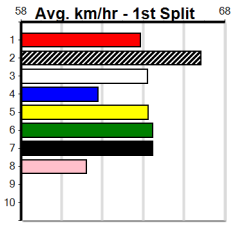

Healesville

THE LIMBO STAKES

Distance: 300m, Race Type: Tier 3 - Grade 7, Total Prizemoney: $1,530
1st: $1,000, 2nd: $320, 3rd: $160, 4th: $50

10

1:48PM
(VIC time)

Watchdog Tips: **0 0 0 0** Bet: **0**