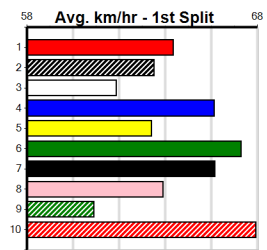

PITSTOP MOWER REPAIRS (1-2 WINS)

9

1:24PM

(VIC time)

Distance: 350m, Race Type: Tier 3 - Restricted Win, Total Prizemoney: $1,530
1st: $1,000, 2nd: $320, 3rd: $160, 4th: $50

Watchdog Tips: ☐ ☐ ☐ ☐ ☐ Bet: ☐

Form Box Wgt Dist Track Date Time BON Margin 1st/2nd (Time) PIR Checked Comment W/R Split 1 S/P Grade

SCOTT MICAH [7] Biks

F Dog Sep-22 Sire: ASTON RUPEE Dam: WHODAT DIVA
Owner(s): E Scott Trainer: Emma Scott (Tatura)
Winning Distances: < 300m (0) 300 - 399m (1) 400 - 499m (0) 500 - 599m (0) 600 - 699m (0) > 700m (0)
Winning Weights: 33.3(1)

Box	1st	2nd	3rd	4th	5th	6th	7th	8th
1		1	1					
2			1					
3	1							
4								
5			1					
6								
7							1	
8		2	1	1		1		

Prize Best $4105.00
Starts 19.81(8)-15/11/24
Trk/Dts 11-1-3-4
APM 2-1-1-0 2807

MISS YOUR KISS [6]

BD Bitch Jan-23 Sire: FERAL FRANKY Dam: KISS YOUR LIPS
Owner(s): Vi Alskar Hundar (SYN), A Lie, J Sharp Trainer: Dylan Sharp (Lara)
Winning Distances: < 300m (0) 300 - 399m (1) 400 - 499m (1) 500 - 599m (0) 600 - 699m (0) > 700m (0)
Winning Weights: 28.8(1) 29.2(1)

Box	1st	2nd	3rd	4th	5th	6th	7th	8th
1	1							
2			1					1
3			1					
4					1			
5			1			1		
6	1				1			
7							1	
8							1	

Prize Best $3260.00
Starts FSH
Trk/Dts 11-2-0-3
APM 0-0-0-0 2788

DUSTY ALICE [7]

F Bitch Aug-22 Sire: AUSSIE INFRARED Dam: PAIR OF NINES
Owner(s): Vi Alskar Hundar (SYN), A Lie, J Sharp Trainer: Jason Sharp (Lara)
Winning Distances: < 300m (0) 300 - 399m (0) 400 - 499m (1) 500 - 599m (0) 600 - 699m (0) > 700m (0)
Winning Weights: 25.8(1)

Box	1st	2nd	3rd	4th	5th	6th	7th	8th
1								
2				1	1			
3		1		1	1			2
4						1		
5		1		1	1	1		2
6	1							1
7								1
8	1					2		

Prize Best $2185.00
Starts 20.33(3)-5/8/24
Trk/Dts 22-1-3-0
APM 1-0-0-0 869

BALDO [7]

BK Dog Jan-21 Sire: BARCIA BALE Dam: CHIQUITA LASS
Owner(s): M Collyer Trainer: Murray Collyer (Coburg North)
Winning Distances: < 300m (0) 300 - 399m (1) 400 - 499m (0) 500 - 599m (0) 600 - 699m (0) > 700m (0)
Winning Weights: 33.3(1)

Box	1st	2nd	3rd	4th	5th	6th	7th	8th
1		3	2	6	3	1		
2		3	1	1	3	4	2	
3	4	2	3	3			1	1
4		1	2	2	3	2		
5	1	1	1	2	2		1	
6		1	4	2	2	1	2	3
7		1	2	1	5	1	1	
8		1	3	1	4	2	3	

Prize Best $9880.00
Starts 19.75(5)-14/7/23
Trk/Dts 101-1-14-16
APM 36-0-2-8 1806

SHE'S OUR ART [7]

BK Bitch Nov-22 Sire: SHIMA SHINE Dam: MISS MALFUNCTION
Owner(s): J Arter Trainer: Russell Edwards (Devon Meadow)
Winning Distances: < 300m (0) 300 - 399m (0) 400 - 499m (1) 500 - 599m (0) 600 - 699m (0) > 700m (0)
Winning Weights: 27.6(1)

Box	1st	2nd	3rd	4th	5th	6th	7th	8th
1					1			
2							1	
3						1	1	1
4	1						2	
5								
6								1
7		1						
8								1

Prize Best $2000.00
Starts 20.07(4)-22/11/24
Trk/Dts 11-1-1-0
APM 1-0-0-0 864

1

2

3

4

5