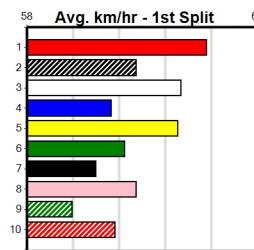

Watchdog Tips:

Bet:

Form Box	Wgt	Dist	Track	Date	Time	BON	Margin	1st/2nd (Time)	PIR	Checked	Comment	WR	Split 1	S/P	Grade

MS DAISY MIKADO [M]

BK Bitch Jun-22 Sire: SIDESHOW MARJEN Dam: LADY MIKADO

Owner(s): J AND J (SYN), M Barber, P Jones Trainer: Maria Barber (Hoddles Creek)

Winning Distances: < 300m (0) 300 - 399m (0) 400 - 499m (0) 500 - 599m (0) 600 - 699m (0) > 700m (0)

Winning Weights:

2nd (5)	29.3	350	HVL	R9	19-Aug-24	19.86	19.15	1.5L MINA WINGS (19.77)	M/3	. . .	6.69	$5.30	T3-M	
3rd (3)	29.1	350	HVL	R2	26-Aug-24	20.16	19.33	6.50L CANYA IGNITE (19.72)	M/5	. . .	6.80	$7.20	T3-M	
6th (4)	29.3	350	HVL	R2	30-Aug-24	20.23	19.45	9.50L ALL IN OLLIE (19.60)	M/6	. . .	6.88	$9.10	T3-M	
6th (4)	28.8	400	WGL	R2	13-Sep-24	23.81	22.67	7.00L BLACK TYCOON (23.35)	Q/34	. . .	8.58	$19.40	M	
5th (8)	28.8	350	HVL	R2	20-Sep-24	20.19	19.41	7.00L SHAUN LEE ROSE (19.70)	M/2	. . .	6.66	$4.60	M	
5th (1)	28.5	350	HVL	R2	09-Oct-24	20.29	19.45	5.00L BANORA POINT (19.95)	. . .	SW	. . .	. . .	$4.00	M
6th (1)	28.7	435	SLE	R4	16-Oct-24	25.58	24.34	17.00 TOMMY THE HOOD (24.41)	M/544	. . .	5.36	$42.90	M	
2nd (7)	29.6	300	HVL	R1	20-Nov-24	17.46	17.01	0.50L BULL INDEED (17.43)	Q/3	. . .	4.03	$5.60	M	

Last 3 wins NOT included above

Box History

Bx	1st	2nd	3rd	4th	5th	6th	7th	8th
1					1	1		
2					1			
3			1					
4						2		
5		1						
6								1
7		1						
8					2			

Prize Best $800.00
Starts 17.32(2)-9/8/24
Trk/Dts 11-0-2-1
APM 2-0-1-0
608

DOOKIE DIVA [M]

WBK Bitch Nov-22 Sire: KOBLENZ Dam: NICKY NEO

Owner(s): R Russell Trainer: Roslyn Russell (Tatura)

Winning Distances: < 300m (0) 300 - 399m (0) 400 - 499m (0) 500 - 599m (0) 600 - 699m (0) > 700m (0)

Winning Weights:

2nd (5)	25.1	390	SHP	R1	11-Nov-24	22.61	21.77	1.5L MARIONVALE KEV (22.53)	M/42	. . .	8.78	$8.90	M
2nd (3)	25.3	390	SHP	R1	18-Nov-24	22.93	21.87	8.50L BOTH SIDES (22.34)	M/32	. . .	8.57	$4.30	M
3rd (6)	25.3	390	SHP	R1	21-Nov-24	22.82	22.13	2.75L CATCH A COD (22.63)	M/73	. . .	8.98	$3.00	T3-M
7th (4)	25.3	450	SHP	R1	25-Nov-24	26.60	24.93	11.00 BLACK CABANG (25.88)	M/776	. . .	7.06	$5.90	M

Last 3 wins NOT included above

Box History

Bx	1st	2nd	3rd	4th	5th	6th	7th	8th
1								
2								
3		1						
4							1	
5		1						
6			1					
7								
8								

Prize Best $1200.00
Starts FSH
Trk/Dts 4-0-2-1
APM 0-0-0-0
1200