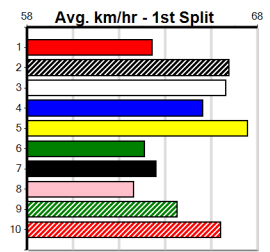

GORSKI ENGINEERING

Distance: 350m, Race Type: Grade 5 T3, Total Prizemoney: $1,530
1st: $1,000, 2nd: $320, 3rd: $160, 4th: $50

Watchdog Tips: [ ] [ ] [ ] [ ] Bet: [ ]

ARCHER TWO (SA)[5]
BD Dog May-22 Sire: WORM BURNER Dam: CAWBOURNE ZEBRA
Owner(s): J Archer
Trainer: Dean Millier (Pakenham)
Winning Distances: < 300m (0) 300 - 399m (1) 400 - 499m (1) 500 - 599m (1) 600 - 699m (0) > 700m (0)
Winning Weights: 32.2(1) 33.5(1) 34.3(1)
Box History table and Prize Best Starts Trk/Dts APM

REDSHIFT ROMEO (NSW)[5]
BEF Dog Mar-21 Sire: BARCIA BALE Dam: TAYLOR MADE STAR
Owner(s): K Kubik
Trainer: Kenneth Kubik (Seymour)
Winning Distances: < 300m (0) 300 - 399m (1) 400 - 499m (1) 500 - 599m (2) 600 - 699m (0) > 700m (0)
Winning Weights: 35.3(1) 35.8(1) 36.6(1) 37.5(1)
Box History table and Prize Best Starts Trk/Dts APM

REDEMPTION ROCK [5]
BK Dog Oct-21 Sire: BARCIA BALE Dam: ZIPPING JAMIE
Owner(s): S Randle
Trainer: Stephen Tabb (Lara)
Winning Distances: < 300m (0) 300 - 399m (5) 400 - 499m (0) 500 - 599m (0) 600 - 699m (0) > 700m (0)
Winning Weights: 34.7(2) 35.6(1) 37.4(1) 37.6(1)
Box History table and Prize Best Starts Trk/Dts APM

BRAEMAR CORA [5]
F Bitch Sep-21 Sire: AUSSIE INFRARED Dam: BRAEMAR KEELIE
Owner(s): Y Cassidy
Trainer: Yvonne Cassidy (Valencia Creek)
Winning Distances: < 300m (0) 300 - 399m (0) 400 - 499m (4) 500 - 599m (0) 600 - 699m (0) > 700m (0)
Winning Weights: 28.4(1) 28.6(1) 28.9(1) 29.0(1)
Box History table and Prize Best Starts Trk/Dts APM

SLIPPERY SHARK (NSW)[5]
BE Dog Dec-20 Sire: PINDARI EXPRESS Dam: JAYDA ROSE
Owner(s): M Franklin
Trainer: Michael Franklin (Bacchus Marsh)
Winning Distances: < 300m (0) 300 - 399m (8) 400 - 499m (4) 500 - 599m (0) 600 - 699m (0) > 700m (0)
Winning Weights: 28.1(1) 28.3(1) 28.5(1) 28.6(1) 28.8(1) 29.0(1) 29.2(1) 29.4(2) 29.5(3)
Box History table and Prize Best Starts Trk/Dts APM