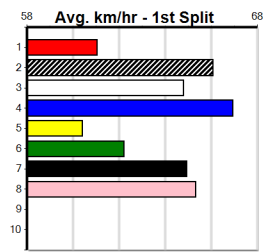

MR HUMMER LIMOS (2-3 WINS)

11

2:09PM

(VIC time)

Distance: 300m, Race Type: Tier 3 - Restricted Win, Total Prizemoney: $1,530
1st: $1,000, 2nd: $320, 3rd: $160, 4th: $50

Watchdog Tips: ☐ ☐ ☐ ☐ ☐

Bet: ☐

MAN OF ACTION [6]
BK Dog Aug-21 Sire: BARCIA BALE Dam: STACEY KEEPING
Owner(s): J Clarke Trainer: Jack Clarke (Creswick)
Winning Distances: < 300m (0) 300 - 399m (2) 400 - 499m (0) 500 - 599m (0) 600 - 699m (0) > 700m (0)
Winning Weights: 30.4(1) 31.7(1)

5th	7th	8th	4th	1st	4th	8th	5th	9.00L	M/36	8.98	$15.20	7	
7th (7)	29.9	300	HVL	R2	12-Jul-24	17.65	16.68	14.00	STORM SENSATION (16.68)	M/7	4.20	$54.30	T3-7
7th (8)	31.8	390	BAL	R9	02-Sep-24	23.47	22.64	8.50L	CAPUANO (22.88)	S/26	8.65	$6.40	7
4th (8)	32.0	300	HVL	R3	11-Oct-24	17.34	16.95	2.50L	CLASSIC WYNSTAN (17.18)	M/1	3.99	$48.10	T3-7
1st (4)	31.7	300	HVL	R3	25-Oct-24	17.37	16.95	2.00L	NURSE ROSIE (17.50)	M/1	3.99	$32.10	T3-7
4th (4)	31.6	300	HVL	R10	01-Nov-24	17.30	16.82	3.75L	MATCHBOX FLAME (17.04)	M/3	4.00	$20.20	T3-6
8th (4)	31.6	300	HVL	R10	15-Nov-24	17.48	16.86	8.50L	HAMMER (16.90)	M/4	4.01	$12.20	T3-RW
4th (2)	31.5	300	HVL	R10	29-Nov-24	17.72	16.75	0.75L	DOWN SOUTH QUEEN	M/1	4.45	$11.70	T3-RW

Last 3 wins NOT included above

1st	3rd	30.4	390	BAL	R1	11-Sep-23	22.67	22.14	0.25L	NORMAL LIFE (22.68)	Q/11	8.49	$13.30	T3-M
1st (3)	30.4	390	BAL	R1	11-Sep-23	22.67	22.14	0.25L	NORMAL LIFE (22.68)	Q/11	8.49	$13.30	T3-M	

Prize Best Starts Trk/Dts APM: $3130.00, 17.26(3)-14/6/24, 27-2-1-2, 11-1-0-1, 1028

CRYPTO PRINCE [6]
BK Dog Sep-22 Sire: ASTON RUPEE Dam: PRINCESS LACE
Owner(s): Crypto Syndicate (SYN), B De rozario, M Brigham Trainer: Brendan De rozario (Cranbourne)
Winning Distances: < 300m (0) 300 - 399m (1) 400 - 499m (1) 500 - 599m (0) 600 - 699m (0) > 700m (0)
Winning Weights: 31.0(1) 31.4(1)

2nd	3rd	31.0	400	WGL <th>R9</th> <th>05-Sep-24</th> <th>23.57</th> <th>23.16</th> <th>1.25L</th> <th>EVIE WONDER (23.49) <th>M/11</th> <th>8.44</th> <th>$1.50</th> <th>7</th> </th>									
1st (7)	31.0	390	SHP	R10	14-Sep-24	22.54	22.12	3.5L	MISSIN' THE BUG (22.78)	M/11	8.40	$12.70	7
8th (8)	31.2	400	WGL	R10	19-Sep-24	23.45	22.83	9.00L	GALLOPING JESSIE (22.83)	M/46	8.41	$7.00	6G
3rd (3)	31.2	400	GEL	R10	24-Sep-24	23.26	22.50	11.00	BOMBARDA MAXIMA (22.50)	Q/23	8.40	$27.70	6G
4th (3)	31.0	300	HVL	R9	27-Sep-24	17.26	16.87	4.75L	WALTZING BLAZE (16.93)	S/8	4.14	$3.20	T3-6
7th (4)	31.1	300	HVL	R4	06-Oct-24	17.37	16.60	6.00L	CANYA WILDFIRE (16.96)	M/6	4.03	$106.30	X67H
8th (6)	30.9	390	SHP	R9	12-Oct-24	23.03	21.99	15.00	LITTLE MINNIE (21.99)	S/67	8.67	$13.90	X67
3rd (4)	31.1	400	WGL	R9	24-Oct-24	23.35	22.95	1.75L	TILLY GIRL (23.24)	M/11	8.38	$12.30	T3-RW

Last 3 wins NOT included above

1st	1st	31.4	400	WGL <th>R2</th> <th>04-Jun-24</th> <th>23.05</th> <th>22.82</th> <th>2.25L</th> <th>NOTORIOUS BLAZE (23.20)</th> <th>Q/11</th> <th>8.35</th> <th>$1.90</th> <th>T3-M</th>									
1st (1)	31.4	400	WGL	R2	04-Jun-24	23.05	22.82	2.25L	NOTORIOUS BLAZE (23.20)	Q/11	8.35	$1.90	T3-M

Prize Best Starts Trk/Dts APM: $3185.00, 17.26(3)-27/9/24, 17-2-1-4, 2-0-0-0, 1409