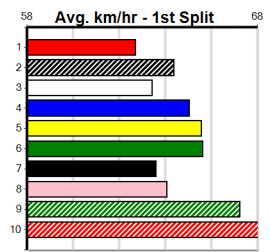

RSN GREY AREAS - WEDNESDAY & FRIDAY

Distance: 350m, Race Type: Grade 5 T3, Total Prizemoney: $1,530
1st: $1,000, 2nd: $320, 3rd: $160, 4th: $50

Watchdog Tips: [ ] [ ] [ ] [ ] Bet: [ ]

Form Box Wgt Dist Track Date Time BON Margin 1st/2nd (Time) PIR Checked Comment W/R Split 1 S/P Grade

GRACELAND BOY [5]
F Dog Oct-20 Sire: WORM BURNER Dam: OUTSIDE EDGE
Owner(s): S Dionysiou
Trainer: Greg Doyle (Mulgrave)
Winning Distances: < 300m (0) 300 - 399m (0) 400 - 499m (1) 500 - 599m (7) 600 - 699m (1) > 700m (0)
Winning Weights: 29.6(1) 29.7(1) 29.9(2) 30.1(2) 30.4(3)
Box History table and Prize Best Starts table included.

CANYA IGNITE (NSW)[5]
BK Dog Aug-22 Sire: GOOD ODDS HARADA Dam: ZIPPING SPRING
Owner(s): R Gatt
Trainer: Rita Gatt (Bannockburn)
Winning Distances: < 300m (0) 300 - 399m (3) 400 - 499m (0) 500 - 599m (0) 600 - 699m (0) > 700m (0)
Winning Weights: 35.5(1) 35.9(1) 36.2(1)
Box History table and Prize Best Starts table included.

PLATYPUS YAALA [5]
WBD Dog Nov-21 Sire: FERNANDO BALE Dam: NATTY ALLEN
Owner(s): A Welsh
Trainer: Jason Wickham (Lara)
Winning Distances: < 300m (0) 300 - 399m (1) 400 - 499m (2) 500 - 599m (0) 600 - 699m (0) > 700m (0)
Winning Weights: 31.8(1) 32.6(1) 33.1(1)
Box History table and Prize Best Starts table included.

CATCH A RAINBOW [5]
BK Bitch Nov-21 Sire: GET IT GIZMO Dam: MISS FIREBIRD
Owner(s): C Pirani
Trainer: Cheryl Pirani (Boronia)
Winning Distances: < 300m (0) 300 - 399m (0) 400 - 499m (4) 500 - 599m (0) 600 - 699m (0) > 700m (0)
Winning Weights: 28.2(1) 28.3(1) 28.5(2)
Box History table and Prize Best Starts table included.

SWEET NUGGET [5]
BK Dog Feb-22 Sire: ZAMBORA BROCKIE Dam: SHE'S A BLAZIN'
Owner(s): M Droog
Trainer: Ricky Jarvis (Tyers)
Winning Distances: < 300m (0) 300 - 399m (5) 400 - 499m (2) 500 - 599m (0) 600 - 699m (0) > 700m (0)
Winning Weights: 33.7(1) 33.9(1) 34.1(1) 34.6(1) 34.7(1) 34.8(1) 35.1(1)
Box History table and Prize Best Starts table included.

1

2

3

4

5