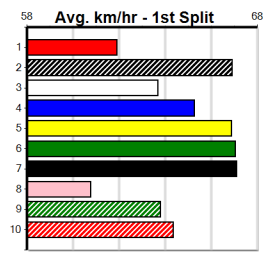

Distance: 300m, Race Type: Grade 5 T3, Total Prizemoney: $1,530
1st: $1,000, 2nd: $320, 3rd: $160, 4th: $50

Watchdog Tips:

Bet:

Form Box Wgt Dist Track Date Time BON Margin 1st/2nd (Time) PIR Checked Comment W/R Split 1 S/P Grade

NO MANNERS [5]
BK Dog Mar-22 Sire: FERAL FRANKY Dam: MANNERS MATTER Trainer: Ronald Wood (Warragul)
Owner(s): R Wood
Winning Distances: < 300m (0) 300 - 399m (6) 400 - 499m (0) 500 - 599m (0) 600 - 699m (0) > 700m (0)
Winning Weights: 29.2(1) 29.3(1) 29.5(2) 29.7(1) 30.5(1)
7th (7) 29.6 300 HVL R3 18-Oct-24 17.46 16.76 7.50L ARTEMIS ONE (16.94) M/7 . . . . 4.11 $34.00 T3-5
F (8) 29.6 390 BAL R14 21-Oct-24 0.00 22.03 . BERN'S BANJO (22.03) M/78 . . . V5 . 8.88 $33.40 T3-5
6th (1) 29.5 300 HVL R4 28-Oct-24 17.41 16.85 7.50L ROCK BALBOA (16.91) M/7 . . . . 4.12 $38.30 5
1st (4) 29.5 300 HVL R12 01-Nov-24 17.24 16.82 0.25L WHAT'S THAT (17.26) M/4 . . . . 4.02 $8.40 T3-5
8th (3) 30.1 400 WGL R4 07-Nov-24 23.56 22.67 8.00L BANDARI (23.00) M/54 . . . . 8.57 $20.40 T3-5
8th (7) 29.6 400 WGL R11 14-Nov-24 23.69 22.72 14.00 SHANK'S PONY (22.72) S/88 . . . . 8.78 $5.90 5
3rd (8) 29.4 300 HVL R12 20-Nov-24 17.49 17.01 2.75L COSMIC HOLIDAY (17.31) M/6 . . . . 4.11 $1.70 5
6th (6) 29.7 300 HVL R12 27-Nov-24 17.46 16.81 4.25L HERE'S TO LOUIE (17.17) M/6 . . . . 4.10 $9.20 5
Last 3 wins NOT included above
1st (6) 29.2 300 HVL R11 12-Aug-24 17.00 16.88 0.50L CERTAIN MAGIC (17.04) M/2 . . . . 4.00 $3.10 6G
1st (1) 29.3 390 BAL R11 02-Sep-24 22.77 22.64 0.50L DIMORA ASHLEY (22.80) M/21 . . . SW . 8.59 $3.60 5
1st (8) 29.5 300 HVL R12 06-Sep-24 17.17 16.80 1.75L ASSUME KEALY (17.29) M/5 . . . . 3.95 $3.60 T3-5

Box History table for NO MANNERS [5]. Columns: Bx, 1st, 2nd, 3rd, 4th, 5th, 6th, 7th, 8th. Includes Prize Best ($8930.00), Starts (17.00(6)-12/8/24), Trk/Dts (50-6-4-7, 18-4-1-3), and APM (3740).