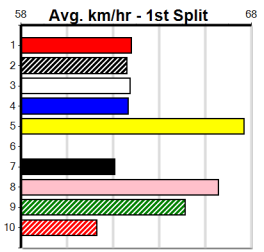

GREYHOUND ADOPTION PROGRAM

2

11:09AM

(VIC time)

Distance: 300m, Race Type: Tier 3 - Maiden, Total Prizemoney: $1,530
1st: $1,000, 2nd: $320, 3rd: $160, 4th: $50

Watchdog Tips:

Bet:

Form Box	Wgt	Dist	Track	Date	Time	BON	Margin	1st/2nd (Time)	PIR	Checked	Comment	WR	Split 1	S/P	Grade

1

BIG BRUCE (NSW)[M]

BK Dog Mar-22 **Sire: SHIMA SHINE** **Dam: MIDNIGHT CARMEN** **Trainer: Constance Mcmillan (Drouin)**

Owner(s): J O'keefe
Winning Distances: < 300m (0) 300 - 399m (0) 400 - 499m (0) 500 - 599m (0) 600 - 699m (0) > 700m (0)

Winning Weights:

5th (7)	35.3	400	WGL	R1	11-Oct-24	23.85	22.36	17.00 CORINTHIAN (22.71)	M/55	. . .	. . .	. . .	8.73	$13.90	M
4th (2)	34.9	435	SLE	R2	16-Oct-24	25.61	24.34	13.00 JUST A NEO (24.72)	M/744	. . .	. . .	. . .	5.56	$49.20	M
5th (6)	35.3	435	SLE	R2	23-Oct-24	25.87	24.65	4.25L DON'T BLAME ME (25.57)	M/875	. . .	. . .	. . .	5.68	$11.10	M
4th (3)	35.0	435	SLE	R2	30-Oct-24	25.38	24.81	7.50L UNDERCOVER GUY (24.86)	M/444	. . .	. . .	. . .	5.40	$22.80	M
8th (5)	35.9	400	WGL	R1	07-Nov-24	23.73	22.67	12.00 MAGIC OUTLAW (22.93)	M/78	. . .	. . .	. . .	8.76	$34.20	T3-M
6th (6)	36.1	460	WGL	R1	14-Nov-24	26.86	26.19	3.5L MINH BRONCO (26.62)	M/323	. . .	. . .	. . .	6.75	$40.20	M
7th (4)	35.9	350	HVL	R2	20-Nov-24	20.20	19.40	12.00 DR. REESE (19.40)	S/5	. . .	. . .	. . .	6.80	$29.70	M
7th (2)	36.1	460	WGL	R1	28-Nov-24	26.97	26.13	8.00L GENERAL SHADOW (26.42)	M/334	. . .	. . .	. . .	6.70	$29.90	T3-M

Last 3 wins NOT included above

Bx	1st	2nd	3rd	4th	5th	6th	7th	8th
1								
2				1		1	1	
3				1				
4				1				1
5					1			1
6					1	1		
7		1			1			
8				1				

Prize						$460.00		
Best						FSTD		
Starts						12-0-0-1		
Trk/Dts						0-0-0-0		
APM						301		

2

JAY'S GIRL [M]

BD Bitch Nov-22 **Sire: TOMMY SHELBY** **Dam: SHOOT TO MISS** **Trainer: Gino Micallef (Narre Warren)**

Owner(s): D Falzon
Winning Distances: < 300m (0) 300 - 399m (0) 400 - 499m (0) 500 - 599m (0) 600 - 699m (0) > 700m (0)

Winning Weights:

5th (6)	26.4	390	BAL	R9	02-Oct-24	23.12	21.95	8.00L NO BAD DEED (22.58)	M/55	. . .	. . .	. . .	8.76	$9.70	M
3rd (1)	26.7	400	WGL	R9	11-Oct-24	23.64	22.36	2.00L WARRIOR JACK (23.51)	M/65	. . .	. . .	. . .	8.75	$4.60	M
5th (6)	26.5	390	BAL	R1	16-Oct-24	23.50	21.97	17.00 CHEEKY DEED (22.33)	M/77	. . .	. . .	. . .	9.06	$6.70	M
4th (5)	26.8	300	HVL	R1	15-Nov-24	17.58	16.86	1.25L BAMBI ROSE (17.49)	M/6	. . .	. . .	. . .	4.12	$8.00	T3-M
4th (3)	26.9	350	HVL	R2	20-Nov-24	20.04	19.40	9.50L DR. REESE (19.40)	M/8	. . .	. . .	. . .	6.83	$6.70	M

Last 3 wins NOT included above

Bx	1st	2nd	3rd	4th	5th	6th	7th	8th
1			1					
2								
3				1				
4								
5				1				
6					2			
7								
8								

Prize						$360.00		
Best						17.58(5)-15/11/24		
Starts						5-0-0-1		
Trk/Dts						1-0-0-0		
APM						308		

3

ZINZAN CHARLIE (NSW)[M]

BK Dog Feb-23 **Sire: ZINZAN BROOKE** **Dam: PEBBLES CIAN** **Trainer: Derek Faulknall (Elphinstone)**

Owner(s): D Faulknall
Winning Distances: < 300m (0) 300 - 399m (0) 400 - 499m (0) 500 - 599m (0) 600 - 699m (0) > 700m (0)

Winning Weights:

7th (8)	33.3	450	SHP	R1	14-Oct-24	26.44	25.13	9.50L LUCKY LISA (25.78)	S/667	. . .	. . .	. . .	6.88	$23.00	M
5th (7)	33.1	410	HOR	R1	05-Nov-24	23.95	22.93	5.50L BELLA BLOSSOM (23.57)	M/34	. . .	. . .	. . .	10.63	$18.30	MH
8th (2)	33.4	460	GEL	R4	12-Nov-24	27.67	26.20	22.00 ASCEND ECSTATIC (26.20)	M/588	. . .	V21	. . .	6.88	$8.70	M

Last 3 wins NOT included above

Bx	1st	2nd	3rd	4th	5th	6th	7th	8th
1								
2								1
3								
4								
5								
6								
7					1			
8								1

Prize						$0.00		
Best						FSH		
Starts						3-0-0-0		
Trk/Dts						0-0-0-0		
APM						0