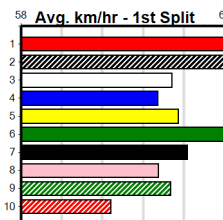

SPORTSBET GREEN TICKS

Distance: 525m, Race Type: Grade 5, Total Prizemoney: $8,785
1st: $5,900, 2nd: $1,820, 3rd: $915, 4th: $150

9

9:24PM
(VIC time)

Watchdog Tips: **0** **0** **0** **0** Bet: .