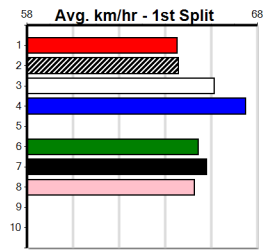

ELLIOT & GREENHORN DASH

Distance: 600m, Race Type: Grade 5, Total Prizemoney: $10,095
1st: $6,800, 2nd: $2,095, 3rd: $1,050, 4th: $150

Watchdog Tips:

Bet:

Form Box	Wgt	Dist	Track	Date	Time	BON	Margin	1st/2nd (Time)	PIR	Checked	Comment	WR	Split 1	S/P	Grade

MAGIC SNOWDROP [5]

F Bitch Feb-23 Sire: AUSSIE INFRARED Dam: NEVER DUPLICATED Trainer: Emma Scott (Tatura)

Owner(s): T Johnson
Winning Distances: < 300m (0) 300 - 399m (1) 400 - 499m (1) 500 - 599m (1) 600 - 699m (0) > 700m (0)
Winning Weights: 27.6(2) 28.0(1)

2nd (7)	27.7	500	BEN	R5	25-Oct-24	28.42	28.18	1.5L	CRANK IT (28.32)	M/322	. . . . .	6.75	$7.90	RW
7th (2)	27.7	515	SAP	R3	02-Nov-24	31.05	29.56	21.00	REALITY BEST (29.62)	Q/8887	. . . . .	5.37	$9.40	X67H
6th (5)	27.9	515	SAN	R2	07-Nov-24	30.60	28.99	13.00	PAW UCOLTA (29.74)	M/6567	. . . . .	5.35	$93.30	X67
3rd (8)	27.9	450	SHP	R9	11-Nov-24	25.93	25.09	9.00L	NANCY DEVERE (25.34)	M/434	. . . . .	6.86	$6.80	X67
6th (8)	27.6	525	MEA	R3	16-Nov-24	30.54	29.66	10.00	PAW UCOLTA (29.87)	M/4666	. . . . .	5.23	$38.70	6G
7th (2)	27.7	350	HVL	R4	24-Nov-24	20.01	19.03	6.50L	OLIVER KELTON (19.56)	M/8	. . . . .	6.77	$16.30	X67
5th (3)	27.6	525	MEP	R10	27-Nov-24	31.07	30.02	12.00	KIWI JAY (30.24)	M/5665	. . . . .	5.26	$24.00	X67H
1st (4)	27.6	595	SAP	R4	02-Dec-24	34.09	33.81	7.00L	RING ME LATER (34.55)	Q/1111	. . . . .	9.17	$5.00	RW

Last 3 wins NOT included above

1st (2)	28.0	300	HVL	R2	04-Oct-24	17.17	16.70	2.50L	ALL DONE UP (17.34)	M/6	. . . . .	4.12	$6.30	T3-M
1st (1)	27.6	450	SHP	R4	12-Oct-24	25.42	25.15	4.25L	SAVVY LONG LEGS (25.70)	Q/111	. . . . .	6.70	$3.80	X67

Box History

Bx	1st	2nd	3rd	4th	5th	6th	7th	8th
1	1							
2	1							
3					1	1	2	
4	1							
5						1		
6		1					1	
7	1	1			1			
8	1	2				1		

Prize Best Starts	$6450.00
Trk/Dts	FSTD
APM	18-3-3-2 0-0-0-0 5484