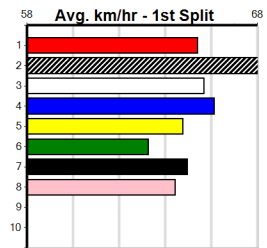

SILVER CHIEF HT4

Distance: 525m, Race Type: S/E Heat, Total Prizemoney: \$9,055
1st: \$6,100, 2nd: \$1,870, 3rd: \$935, 4th: \$150

Watchdog Tips:

Bet:

Table with columns: Form Box, Wgt, Dist, Track, Date, Time, BON, Margin, 1st/2nd (Time), PIR, Checked, Comment, WR, Split 1, S/P, Grade