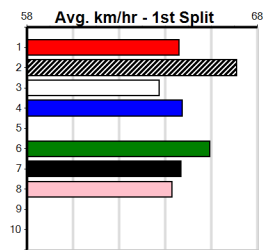

SILVER CHIEF HT3

Distance: 525m, Race Type: S/E Heat, Total Prizemoney: $9,055
1st: $6,100, 2nd: $1,870, 3rd: $935, 4th: $150

Watchdog Tips:

Bet:

Table with columns: Form Box, Wgt, Dist, Track, Date, Time, BON, Margin, 1st/2nd (Time), PIR, Checked, Comment, W/R, Split 1, S/P, Grade

PAW FABIAN (NSW)[5]
BD Dog Jan-23 Sire: CHRISTO BALE Dam: DYNA UNI
Owner(s): B Wheeler
Trainer: Correy Grenfell (Anakie)
Winning Distances: < 300m (0) 300 - 399m (0) 400 - 499m (2) 500 - 599m (1) 600 - 699m (0) > 700m (0)
Winning Weights: 33.9(1) 34.0(1) 34.1(1)
Box History table

FIELD DAY (NSW)[4]
BK Dog Jul-22 Sire: HOOKED ON SCOTCH Dam: MAGICAL MIA
Owner(s): C Field
Trainer: Jason Thompson (Pearcedale)
Winning Distances: < 300m (0) 300 - 399m (0) 400 - 499m (8) 500 - 599m (4) 600 - 699m (0) > 700m (0)
Winning Weights: 38.8(2) 39.0(1) 39.2(2) 39.5(1) 39.6(3) 39.7(1) 39.8(1) 40.3(1)
Box History table

KNURLING [5]
BK Dog Oct-22 Sire: ASTON RUPEE Dam: BLACK GEMSTONE
Owner(s): D Trewin
Trainer: Tina Womann (Lara)
Winning Distances: < 300m (0) 300 - 399m (0) 400 - 499m (0) 500 - 599m (3) 600 - 699m (0) > 700m (0)
Winning Weights: 33.3(1) 34.2(1) 34.3(1)
Box History table

PAW GUNNER (NSW)[5]
DKBD Dog Dec-22 Sire: BERNARDO Dam: HADARAH BALE
Owner(s): B Wheeler
Trainer: Mark Delbridge (Balliang)
Winning Distances: < 300m (0) 300 - 399m (0) 400 - 499m (0) 500 - 599m (3) 600 - 699m (0) > 700m (0)
Winning Weights: 33.1(2) 33.3(1)
Box History table

*** VACANT BOX ***
Sire: Dam:
Owner(s):
Trainer:
Winning Distances: < 300m (0) 300 - 399m (0) 400 - 499m (0) 500 - 599m (0) 600 - 699m (0) > 700m (0)
Winning Weights:
Box History

1

2

3

4

5