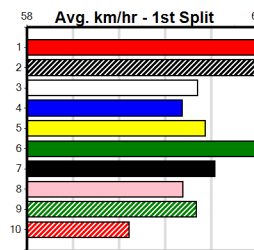

9

9:24PM

(VIC time)

Distance: 525m, Race Type: Grade 5, Total Prizemoney: $8,785
1st: $5,900, 2nd: $1,820, 3rd: $915, 4th: $150

Watchdog Tips:

Bet:

Table with columns: Form Box, Wgt, Dist, Track, Date, Time, BON, Margin, 1st/2nd (Time), PIR, Checked, Comment, WR, Split 1, S/P, Grade

DRILL SERGEANT [5] Biks
WBK Dog Jul-20 Sire: MY REDEEMER Dam: PRINCESS POUT
Owner(s): N Young
Trainer: Shane Drummond (Heathcote)

Box History table for Drill Sergeant with columns Bx, 1st, 2nd, 3rd, 4th, 5th, 6th, 7th, 8th and Prize Best Starts Trk/Dts APM

READ THE ROOM [5]
BK Bitch May-22 Sire: FERNANDO BALE Dam: ZIPPING TIFFANY
Owner(s): THE SIP (SYN), J Harradine, T Redmond, W Vassallo
Trainer: Karen Pitt (Pearcedale)

Box History table for Read the Room with columns Bx, 1st, 2nd, 3rd, 4th, 5th, 6th, 7th, 8th and Prize Best Starts Trk/Dts APM

SWEET SUNDOWN (TAS)[5]
BK Bitch May-22 Sire: WHISKEY RIOT Dam: SACRED SHADOW
Owner(s): G Fahey
Trainer: Brendan Pursell (Lara)

Box History table for Sweet Sundown with columns Bx, 1st, 2nd, 3rd, 4th, 5th, 6th, 7th, 8th and Prize Best Starts Trk/Dts APM

URANA JASMINE [5]
BE Bitch Apr-22 Sire: FERNANDO BALE Dam: GYPSY URANA
Owner(s): S Xerri
Trainer: Andrew Xerri (Merrimu)

Box History table for Urana Jasmine with columns Bx, 1st, 2nd, 3rd, 4th, 5th, 6th, 7th, 8th and Prize Best Starts Trk/Dts APM

SEAGULL ROCK [5]
BK Dog Apr-22 Sire: BERNARDO Dam: SHORE'S GIRL
Owner(s): T Sinnott
Trainer: Rebecca Gibbons (Avalon)

Box History table for Seagull Rock with columns Bx, 1st, 2nd, 3rd, 4th, 5th, 6th, 7th, 8th and Prize Best Starts Trk/Dts APM

1

2

3

4

5