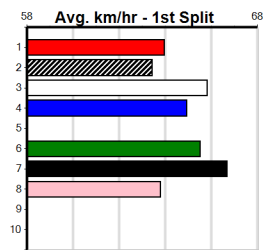

SILVER CHIEF HT1

Distance: 525m, Race Type: S/E Heat, Total Prizemoney: $9,055
1st: $6,100, 2nd: $1,870, 3rd: $935, 4th: $150

Watchdog Tips: ☐ ☐ ☐ ☐ ☐ ☐ ☐ ☐ ☐ ☐

Bet:

Form Box	Wgt	Dist	Track	Date	Time	BON	Margin	1st/2nd (Time)	PIR	Checked	Comment	WR	Split 1	S/P	Grade

PAW ULTRA (NSW)[6]
RF Dog Jan-23 Sire: BERNARDO Dam: FAITHY BALE
Owner(s): B Wheeler
Winning Distances: < 300m (0) 300 - 399m (0) 400 - 499m (0) 500 - 599m (1) 600 - 699m (1) > 700m (0)
Winning Weights: 32.3(1) 32.4(1)

4th (7)	31.8	425	BEN	R2	27-Sep-24	24.23	23.60	2.75L GLISTENING (24.05)	M/764	.	.	.	6.79	$8.70	X67
2nd (2)	32.1	425	BEN	R3	05-Oct-24	24.09	23.52	2.50L PETE'S ENTITY (23.91)	S/422	.	.	.	6.74	$2.40	X67
3rd (8)	31.7	515	SAN	R1	10-Oct-24	30.36	29.13	5.50L PAW SUMMER (29.99)	M/1444	.	.	.	5.18	$8.40	X67
1st (2)	32.3	600	MEP	R7	16-Oct-24	34.70	34.58	0.50L JACKPOT JEWEL (34.73)	Q/1111	.	.	.	8.87	$4.10	RWH
5th (8)	31.9	600	MEA	R5	26-Oct-24	35.56	34.60	11.00 LANFRANCO (34.84)	M/3334	.	.	.	9.49	$5.70	RWF
4th (6)	31.9	515	SAN	R1	31-Oct-24	30.28	28.97	12.00 VISTA YTTRIUM (29.47)	M/2433	.	.	.	5.08	$12.80	X67
8th (8)	31.7	525	MEA	R2	04-Nov-24	31.55	29.95	14.00 TAPPET (30.63)	M/3587	.	.	.	5.29	$2.20	6G
4th (7)	31.7	460	GEL	R3	08-Nov-24	26.83	25.65	5.50L PAW GORDY (26.47)	Q/223	.	.	.	6.62	$2.20	X67

Last 3 wins NOT included above

1st (8)	32.4	525	MEP	R1	11-Sep-24	30.92	30.15	1.25L PAW UCOLTA (31.00)	M/3221	.	SW	.	5.24	$2.20	MH

Box History

Bx	1st	2nd	3rd	4th	5th	6th	7th	8th
1								
2	1	1						
3					1			
4								
5								
6					1			
7					2			
8	1		1		1			1

Prize Best Starts Trk/Dts APM
$6355.00
30.92(8)-11/9/24
10-2-1-1
3-1-0-0
4704

PAW QWAN (NSW)[5]
BK Dog Dec-22 Sire: BERNARDO Dam: DYNA HARPA
Owner(s): B Wheeler
Winning Distances: < 300m (0) 300 - 399m (0) 400 - 499m (0) 500 - 599m (3) 600 - 699m (0) > 700m (0)
Winning Weights: 31.2(3)

2nd (5)	30.6	515	SAN	R2	17-Oct-24	29.57	29.22	3.5L WHISKY TRIP (29.34)	M/7332	.	.	.	5.23	$7.50	5
3rd (4)	31.1	525	MEA	R10	26-Oct-24	30.11	29.65	3.00L PAW WHISTLER (29.91)	M/7333	.	.	.	5.18	$6.20	5
5th (7)	31.0	515	SAN	R11	31-Oct-24	30.19	28.97	8.00L DEDALUS DIGGLE (29.66)	S/5345	.	.	.	5.20	$7.50	5
5th (2)	30.8	525	MEA	R11	04-Nov-24	30.34	29.95	5.50L SHANLYN SCOUT (29.98)	S/8866	.	V5	.	5.44	$3.50	5
3rd (4)	30.8	525	MEA	R11	09-Nov-24	30.31	29.52	2.25L SHAYNA BALE (30.16)	S/7433	.	.	.	5.26	$3.90	5H
8th (7)	30.7	525	MEA	R9	16-Nov-24	30.95	29.66	16.00 SHAYNA BALE (29.89)	S/8868	.	.	.	5.34	$7.60	5F
3rd (2)	30.5	525	MEA	R11	22-Nov-24	30.28	29.82	4.75L PAW TIKI (29.96)	M/7555	.	.	.	5.26	$3.30	5
5th (6)	30.5	525	MEA	R10	29-Nov-24	30.38	29.55	7.50L LANFRANCO (29.86)	M/8665	.	.	.	5.37	$10.90	5

Last 3 wins NOT included above

1st (3)	31.2	515	SAP	R1	02-Sep-24	30.07	29.85	4.00L MINTER SHINE (30.34)	M/4321	.	SW	.	5.38	$2.90	M
1st (3)	31.2	525	MEP	R9	11-Sep-24	30.43	30.15	4.50L SIR DODGE (30.75)	S/7221	.	.	.	5.38	$6.70	7
1st (8)	31.2	515	SAP	R9	30-Sep-24	29.77	29.15	1.25L LOCHINVAR CHAOS (29.85)	M/3322	.	.	.	5.25	$X67	

Box History

Bx	1st	2nd	3rd	4th	5th	6th	7th	8th
1								
2		1	1		1			
3	2		1					
4		1	2					
5		2				1		
6			1					
7						1		1
8	1	1						

Prize Best Starts Trk/Dts APM
$17105.00
30.11(4)-26/10/24
18-3-5-5
10-1-1-4
11906