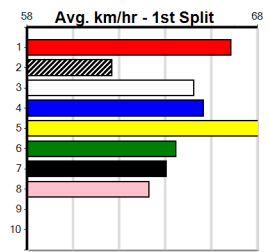

SILVER CHIEF HT6

Distance: 525m, Race Type: S/E Heat, Total Prizemoney: $9,055
1st: $6,100, 2nd: $1,870, 3rd: $935, 4th: $150

Watchdog Tips:

Bet:

Form Box Wgt Dist Track Date Time BON Margin 1st/2nd (Time) PIR Checked Comment W/R Split 1 S/P Grade

EXTRADITED [5] BK Dog Dec-22 Sire: FERNANDO BALE Dam: SUBMISSION Trainer: Daniel Gibbons (Avalon)
Winning Distances: < 300m (0) 300 - 399m (0) 400 - 499m (3) 500 - 599m (1) 600 - 699m (0) > 700m (0)
Winning Weights: 28.3(1) 28.6(1) 28.8(1) 28.9(1)
Box History table and Prize Best Starts Trk/Dts APM

MISTER MANFREDI [7] F Dog Aug-22 Sire: AUSSIE INFRARED Dam: OVER AND AWAY Trainer: Chris Armstrong (Hoppers Crossi)
Winning Distances: < 300m (0) 300 - 399m (0) 400 - 499m (0) 500 - 599m (1) 600 - 699m (0) > 700m (0)
Winning Weights: 36.0(1)
Box History table and Prize Best Starts Trk/Dts APM

ASTON BOURKE [6] BK Dog Jan-23 Sire: ASTON KIMETTO Dam: ASTON LAVINIA Trainer: Benjamin Magri (Avalon)
Winning Distances: < 300m (0) 300 - 399m (1) 400 - 499m (1) 500 - 599m (0) 600 - 699m (0) > 700m (0)
Winning Weights: 30.1(2)
Box History table and Prize Best Starts Trk/Dts APM

PAW KRAMER (NSW)[4] DKBD Dog Aug-22 Sire: FERNANDO BALE Dam: XAMIRA BALE Trainer: Samantha Grenfell (Anakie)
Winning Distances: < 300m (0) 300 - 399m (0) 400 - 499m (1) 500 - 599m (4) 600 - 699m (0) > 700m (0)
Winning Weights: 30.9(1) 31.1(2) 31.2(1) 31.5(1)
Box History table and Prize Best Starts Trk/Dts APM

EPITOMIZE [4] WBD Dog Aug-22 Sire: BLACK MAGIC OPAL Dam: PROMOTE Trainer: Bradley Greenough (Pearcedale)
Winning Distances: < 300m (0) 300 - 399m (2) 400 - 499m (1) 500 - 599m (4) 600 - 699m (0) > 700m (0)
Winning Weights: 31.1(1) 31.3(1) 31.4(2) 31.6(1) 31.7(1) 31.9(1)
Box History table and Prize Best Starts Trk/Dts APM

1

2

3

4

5