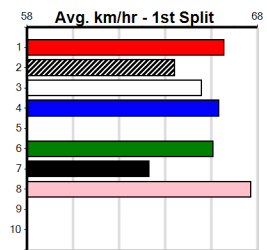

SILVER CHIEF HT2

4

7:39PM

(VIC time)

Distance: 525m, Race Type: S/E Heat, Total Prizemoney: $9,055
1st: $6,100, 2nd: $1,870, 3rd: $935, 4th: $150

Watchdog Tips:

Bet:

Form	Box	Wgt	Dist	Track	Date	Time	BON	Margin	1st/2nd (Time)	PIR	Checked	Comment	WR	Split 1	S/P	Grade

1

SPENCER [4]

BK Dog Sep-22 Sire: ASTON RUPEE Dam: DISTINCT

Owner(s): G Ebenezer Trainer: Matthew Marshall (Darley)

Winning Distances: < 300m (0) 300 - 399m (0) 400 - 499m (1) 500 - 599m (4) 600 - 699m (0) > 700m (0)

Winning Weights: 28.4(1) 28.6(1) 28.7(3)

Pos	Box	Wgt	Dist	Track	Date	Time	BON	Margin	1st/2nd (Time)	PIR	Checked	Comment	WR	Split 1	S/P	Grade
2nd	(3)	28.6	525	MEA	R1	31-Aug-24	30.16	29.84	4.75L PAW GUNNER (29.84)	Q/1112	.	.	.	5.02	$5.80	X67
1st	(8)	28.6	525	MEA	R1	14-Sep-24	30.85	29.70	0.50L BEAUTIFUL STORY (30.89)	M/3311	.	.	R	5.32	$2.00	X67
1st	(8)	28.7	525	MEA	R10	21-Sep-24	30.09	29.88	4.75L PAW XANDER (30.42)	Q/1111	.	.	SW	5.10	$5.60	5
7th	(8)	28.6	515	SAN	R4	26-Sep-24	30.14	29.29	5.50L RAVEN PETER (29.79)	M/2488	.	.	.	5.12	$4.20	5
1st	(7)	28.4	515	SAP	R8	14-Oct-24	29.85	29.64	0.50L RUXTON FLAME (29.88)	M/1322	.	.	.	5.17	$3.70	X45
8th	(3)	28.6	525	MEP	R6	23-Oct-24	31.10	29.89	18.00 NICKI WHOOP (29.89)	Q/3778	.	.	VO	5.18	$2.60	5H
4th	(1)	28.5	450	BAL	R6	30-Oct-24	25.66	25.27	4.75L KADE (25.33)	Q/233	.	.	.	6.59	$2.60	5
3rd	(5)	28.6	425	BEN	R4	29-Nov-24	24.02	23.63	5.50L PACKHAM PRINCE (23.65)	M/644	.	.	.	6.59	$5.80	X45

Last 3 wins NOT included above

1st	(4)	28.7	425	BEN	R1	26-Jul-24	23.96	23.79	4.50L PAW ALEXIS (24.26)	Q/111	.	.	.	6.57	$3.20	M
1st	(4)	28.7	525	MEA	R2	24-Aug-24	29.99	29.71	1.00L WHISKY TRIP (30.05)	Q/2111	.	.	SW	5.05	$4.50	7

Box History

Bx	1st	2nd	3rd	4th	5th	6th	7th	8th
1		1	1	1				
2								
3			1					1
4	2							
5				1				
6								
7	1	1						
8	2		1					1

Prize Best Starts Trk/Dts APM

$30210.00
29.99(4)-24/8/24
14-5-3-3
9-3-3-2
17112