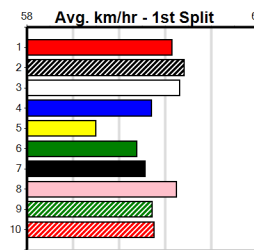

SPORTSBET FINAL

1
6:33PM

(VIC time)

Distance: 525m, Race Type: Mixed 6/7 Final, Total Prizemoney: $9,055
1st: $6,100, 2nd: $1,870, 3rd: $935, 4th: $150

Watchdog Tips: ☐ ☐ ☐ ☐ ☐

Bet:

Form Box	Wgt	Dist	Track	Date	Time	BON	Margin	1st/2nd (Time)	PIR	Checked	Comment	WR	Split 1	S/P	Grade

1 **KIWI JAY [5]**

BK Bitch **Jan-23** Sire: FERNANDO BALE Dam: LALA KIWI

Owner(s): DAILLY GREYHOUND FARMS (SYN), G Dailly, T Dailly

Trainer: Thomas Dailly (Anakie)

Winning Distances: < 300m (0) 300 - 399m (0) 400 - 499m (0) 500 - 599m (3) 600 - 699m (0) > 700m (0)

Winning Weights: 27.0(1) 27.3(1) 27.5(1)

2nd (6)	27.5	450	BAL	R3	02-Oct-24	25.66	25.12	4.25L CARUGGI (25.37)	M/222				6.78	$11.20	M	
6th (2)	27.7	450	BAL	R1	09-Oct-24	26.21	25.19	12.00 KIWI HARRY (25.37)	M/456					6.76	$4.00	M
4th (4)	27.7	450	BAL	R2	16-Oct-24	26.15	25.02	5.50L ZIPPING PFEIFFER (25.78)	M/334					6.78	$4.40	M
2nd (7)	27.6	450	BAL	R2	23-Oct-24	25.84	24.99	4.50L PAW CRAFTER (25.54)	Q/333					6.66	$3.30	M
1st (3)	27.5	515	SAP	R1	28-Oct-24	29.79	29.42	1.75L SCOTCH TIME (29.91)	M/1111					5.18	$2.90	M
5th (2)	27.3	525	MEA	R1	04-Nov-24	31.14	29.95	13.00 HIGHLY CONNECTED (30.24)	Q/3554		VO			5.23	$5.90	7
1st (7)	27.3	525	MEP	R9	13-Nov-24	30.58	29.96	0.25L BANCHERO (30.59)	Q/2221					5.19	$3.90	7
1st (5)	27.0	525	MEP	R10	27-Nov-24	30.24	30.02	0.50L WARM HUGS (30.25)	M/1111					5.15	$4.90	X67H

Last 3 wins NOT included above

Box History

Bx	1st	2nd	3rd	4th	5th	6th	7th	8th
1								
2					1	1		
3	1							
4				1				
5	1							
6		1						
7	1	1						
8								

Prize Best Starts Trk/Dts APM

$7475.00
30.24(5)-27/11/24
8-3-2-0
3-2-0-0
6768

2 **KIWI HARRY [7]**

BD Dog **Jan-23** Sire: FERNANDO BALE Dam: LALA KIWI

Owner(s): DAILLY GREYHOUND FARMS (SYN), G Dailly, T Dailly

Trainer: Thomas Dailly (Anakie)

Winning Distances: < 300m (0) 300 - 399m (0) 400 - 499m (1) 500 - 599m (0) 600 - 699m (0) > 700m (0)

Winning Weights: 32.1(1)

2nd (1)	31.9	525	MEA	R1	19-Oct-24	30.71	29.71	6.50L EXTINCT (30.28)	Q/2222				5.18	$3.70	7
5th (5)	31.6	515	SAN	R2	24-Oct-24	29.98	29.13	7.50L ALABAMA JAMMER (29.47)	S/8655				5.30	$11.70	X67F
3rd (2)	31.7	450	BAL	R3	30-Oct-24	25.80	25.27	1.25L TINKER LEE (25.72)	M/363				6.66	$2.20	7
4th (6)	31.6	525	MEA	R1	04-Nov-24	31.10	29.95	13.00 HIGHLY CONNECTED (30.24)	M/7875		VO		5.33	$4.30	7
3rd (5)	31.5	525	MEA	R1	09-Nov-24	30.44	29.52	7.00L MARRAKESH (29.98)	Q/3333				5.09	$13.10	X67
2nd (2)	31.4	525	MEP	R3	13-Nov-24	30.23	29.96	0.25L DESIRABILITY (30.22)	M/2222				5.22	$1.70	7
3rd (2)	31.7	525	MEA	R2	22-Nov-24	30.14	29.82	0.75L HIGHLY CONNECTED (30.09)	M/3333				5.21	$4.00	X67
2nd (3)	31.2	525	MEP	R9	27-Nov-24	30.54	30.02	2.75L KARUNA (30.36)	M/3443				5.23	$1.60	X67H

Last 3 wins NOT included above

1st (6)	32.1	450	BAL	R1	09-Oct-24	25.37	25.19	7.50L KIWI KENJI (25.86)	Q/111		SW		6.63	$4.70	M

Box History

Bx	1st	2nd	3rd	4th	5th	6th	7th	8th
1		2						
2		1	2					
3	1							
4								
5			1		1			
6	1			1				
7			1					
8								

Prize Best Starts Trk/Dts APM

$8110.00
30.14(2)-22/11/24
11-1-4-4
6-0-3-2
7108