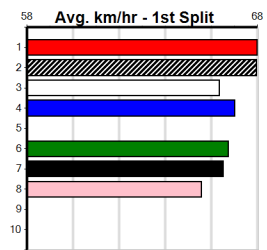

VIC RACING PIGEON UNION

Distance: 600m, Race Type: Mixed 4/5, Total Prizemoney: $10,375
1st: $7,000, 2nd: $2,150, 3rd: $1,075, 4th: $150

Watchdog Tips:

Bet:

Table with columns: Form Box, Wgt, Dist, Track, Date, Time, BON, Margin, 1st/2nd (Time), PIR, Checked, Comment, W/R, Split 1, S/P, Grade

Race 1: GARRY STUN ON [5]. Dog: MEA R6. Sire: FULLY LOADED, Dam: EXPRESS ANGEL. Trainer: Cole Brett (Kurunjang). Includes winning distances, weights, and a detailed box history table.

Race 2: WERRIS BALE (NSW)[5]. Dog: SAN R9. Sire: CHRISTO BALE, Dam: HELGA BALE. Trainer: Correy Grenfell (Anakie). Includes winning distances, weights, and a detailed box history table.

Race 3: HIS SPECIAL [5]. Dog: SAN R11. Sire: OUT OF RANGE, Dam: FREEDOM FIRE. Trainer: John Carr (Devon Meadows). Includes winning distances, weights, and a detailed box history table.

Race 4: SHAKE IT OFF [4]. Dog: MEA R5. Sire: FERNANDO BALE, Dam: AMELIA CHRISTA. Trainer: Robin Moore (Devon Meadows). Includes winning distances, weights, and a detailed box history table.

Race 5: *** VACANT BOX ***. Includes fields for Owner(s), Sire, Dam, Trainer, and Box History.